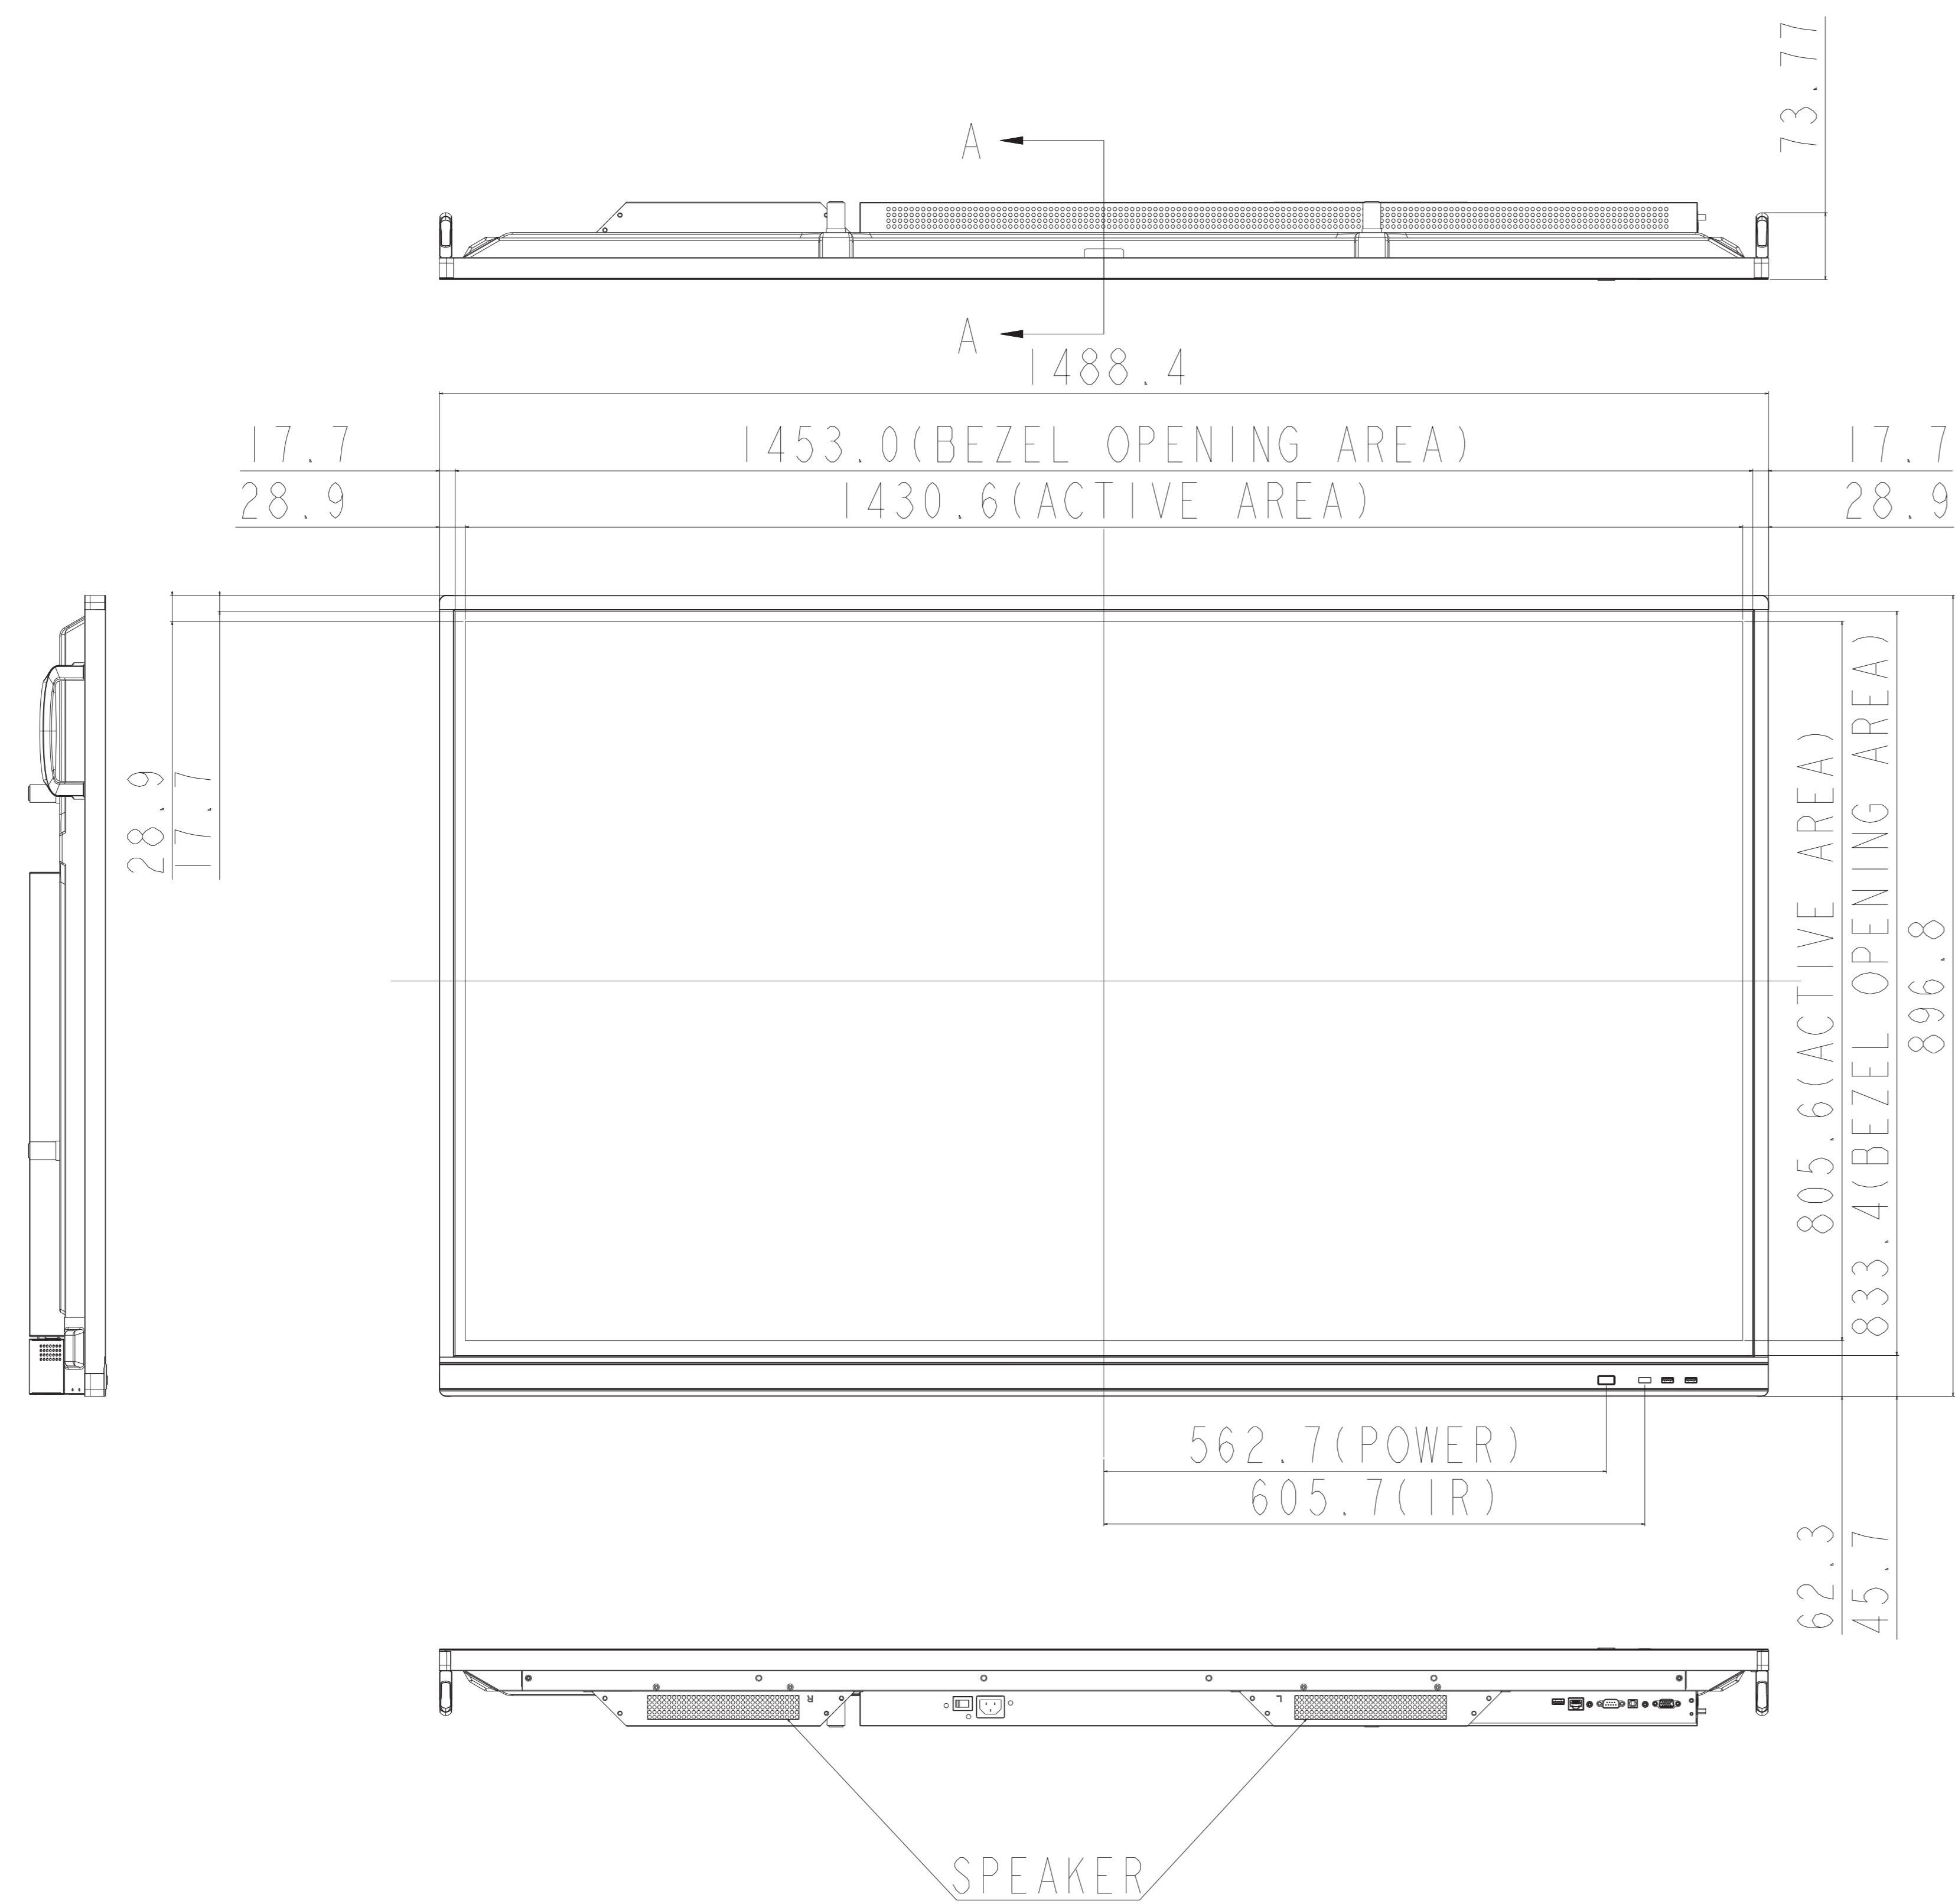

CB651Q OUTLINE

UNIT	mm
MODEL	CB651Q
SCALE	1/5
NEC Display Solutions 2019/09/12	