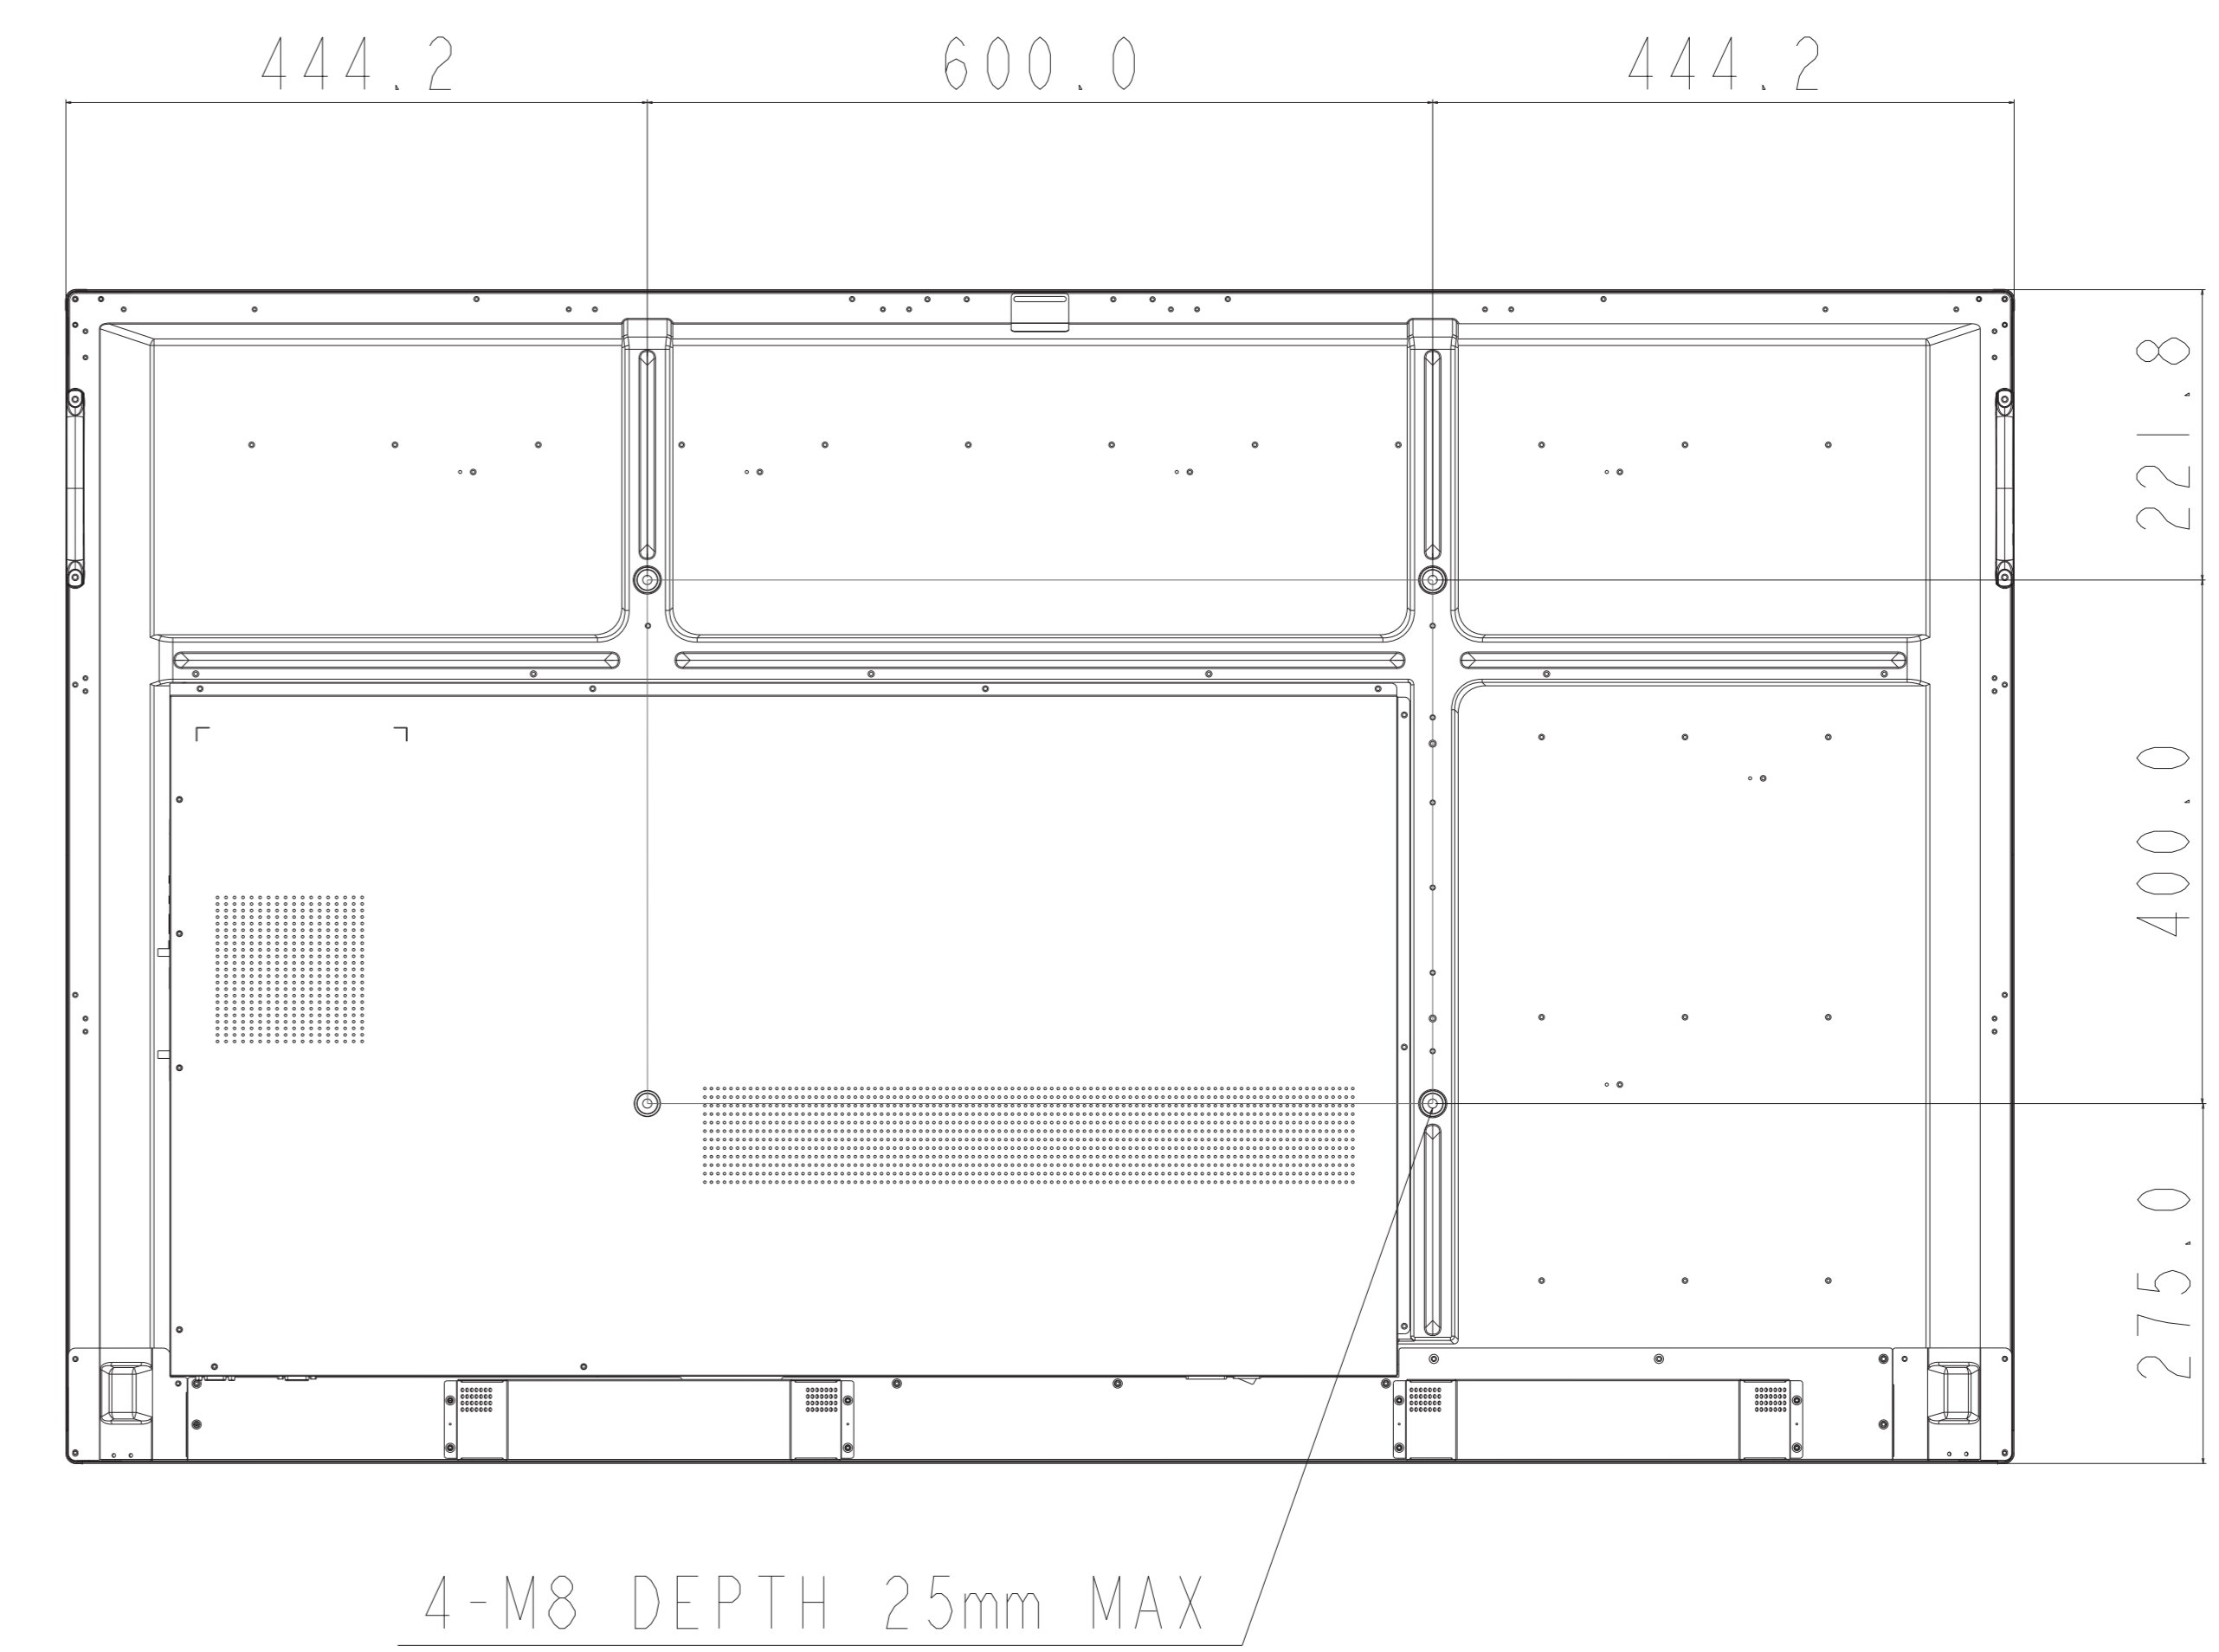

CB651Q OUTLINE

UNIT	mm
MODEL	CB651Q
SCALE	1/5
NEC Display Solutions 2019/09/12	