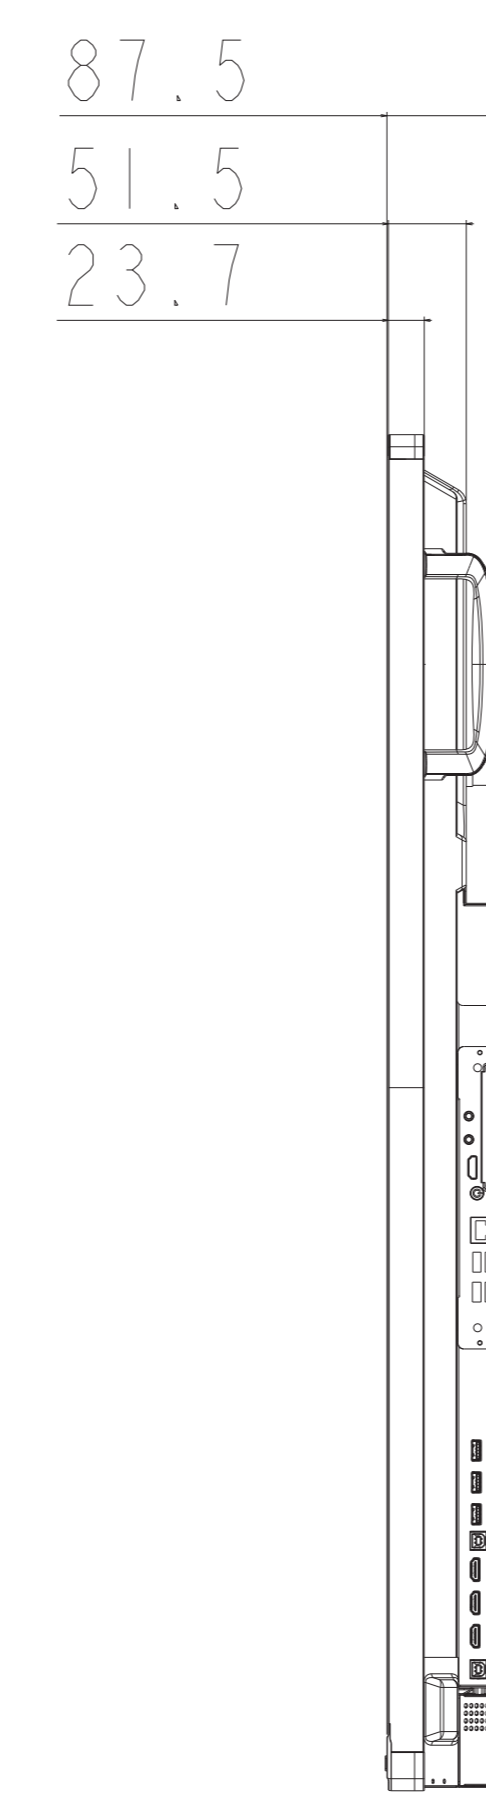

CB651Q OUTLINE

UNIT	mm
MODEL	CB651Q
SCALE	1/5
NEC Display Solutions 2019/09/12	