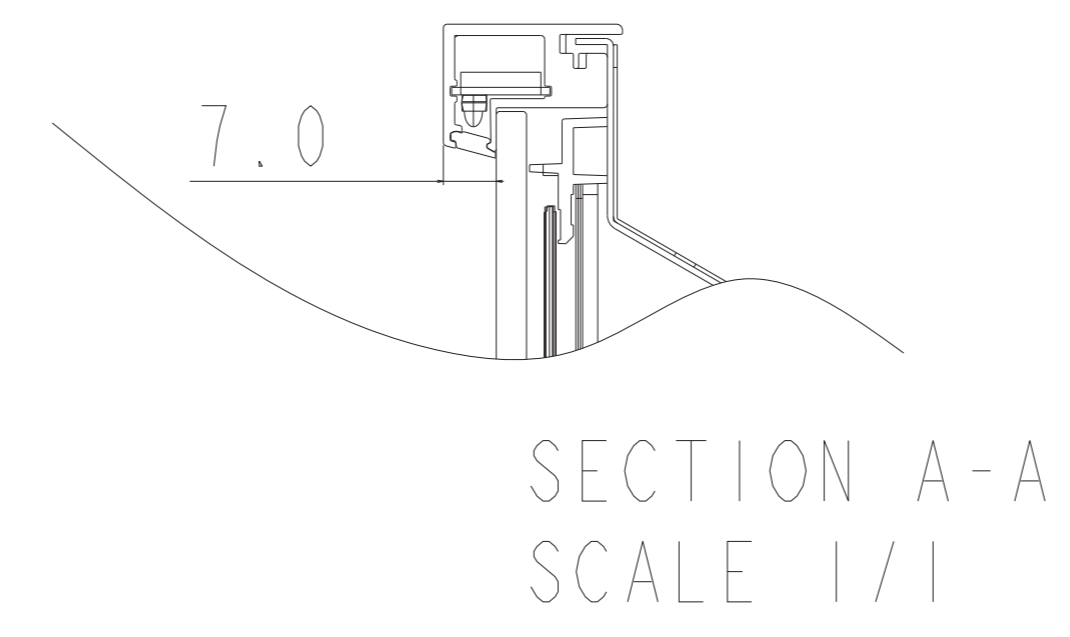

CB651Q OUTLINE

UNIT	mm
MODEL	CB651Q
SCALE	1/5
NEC Display Solutions 2019/09/12	