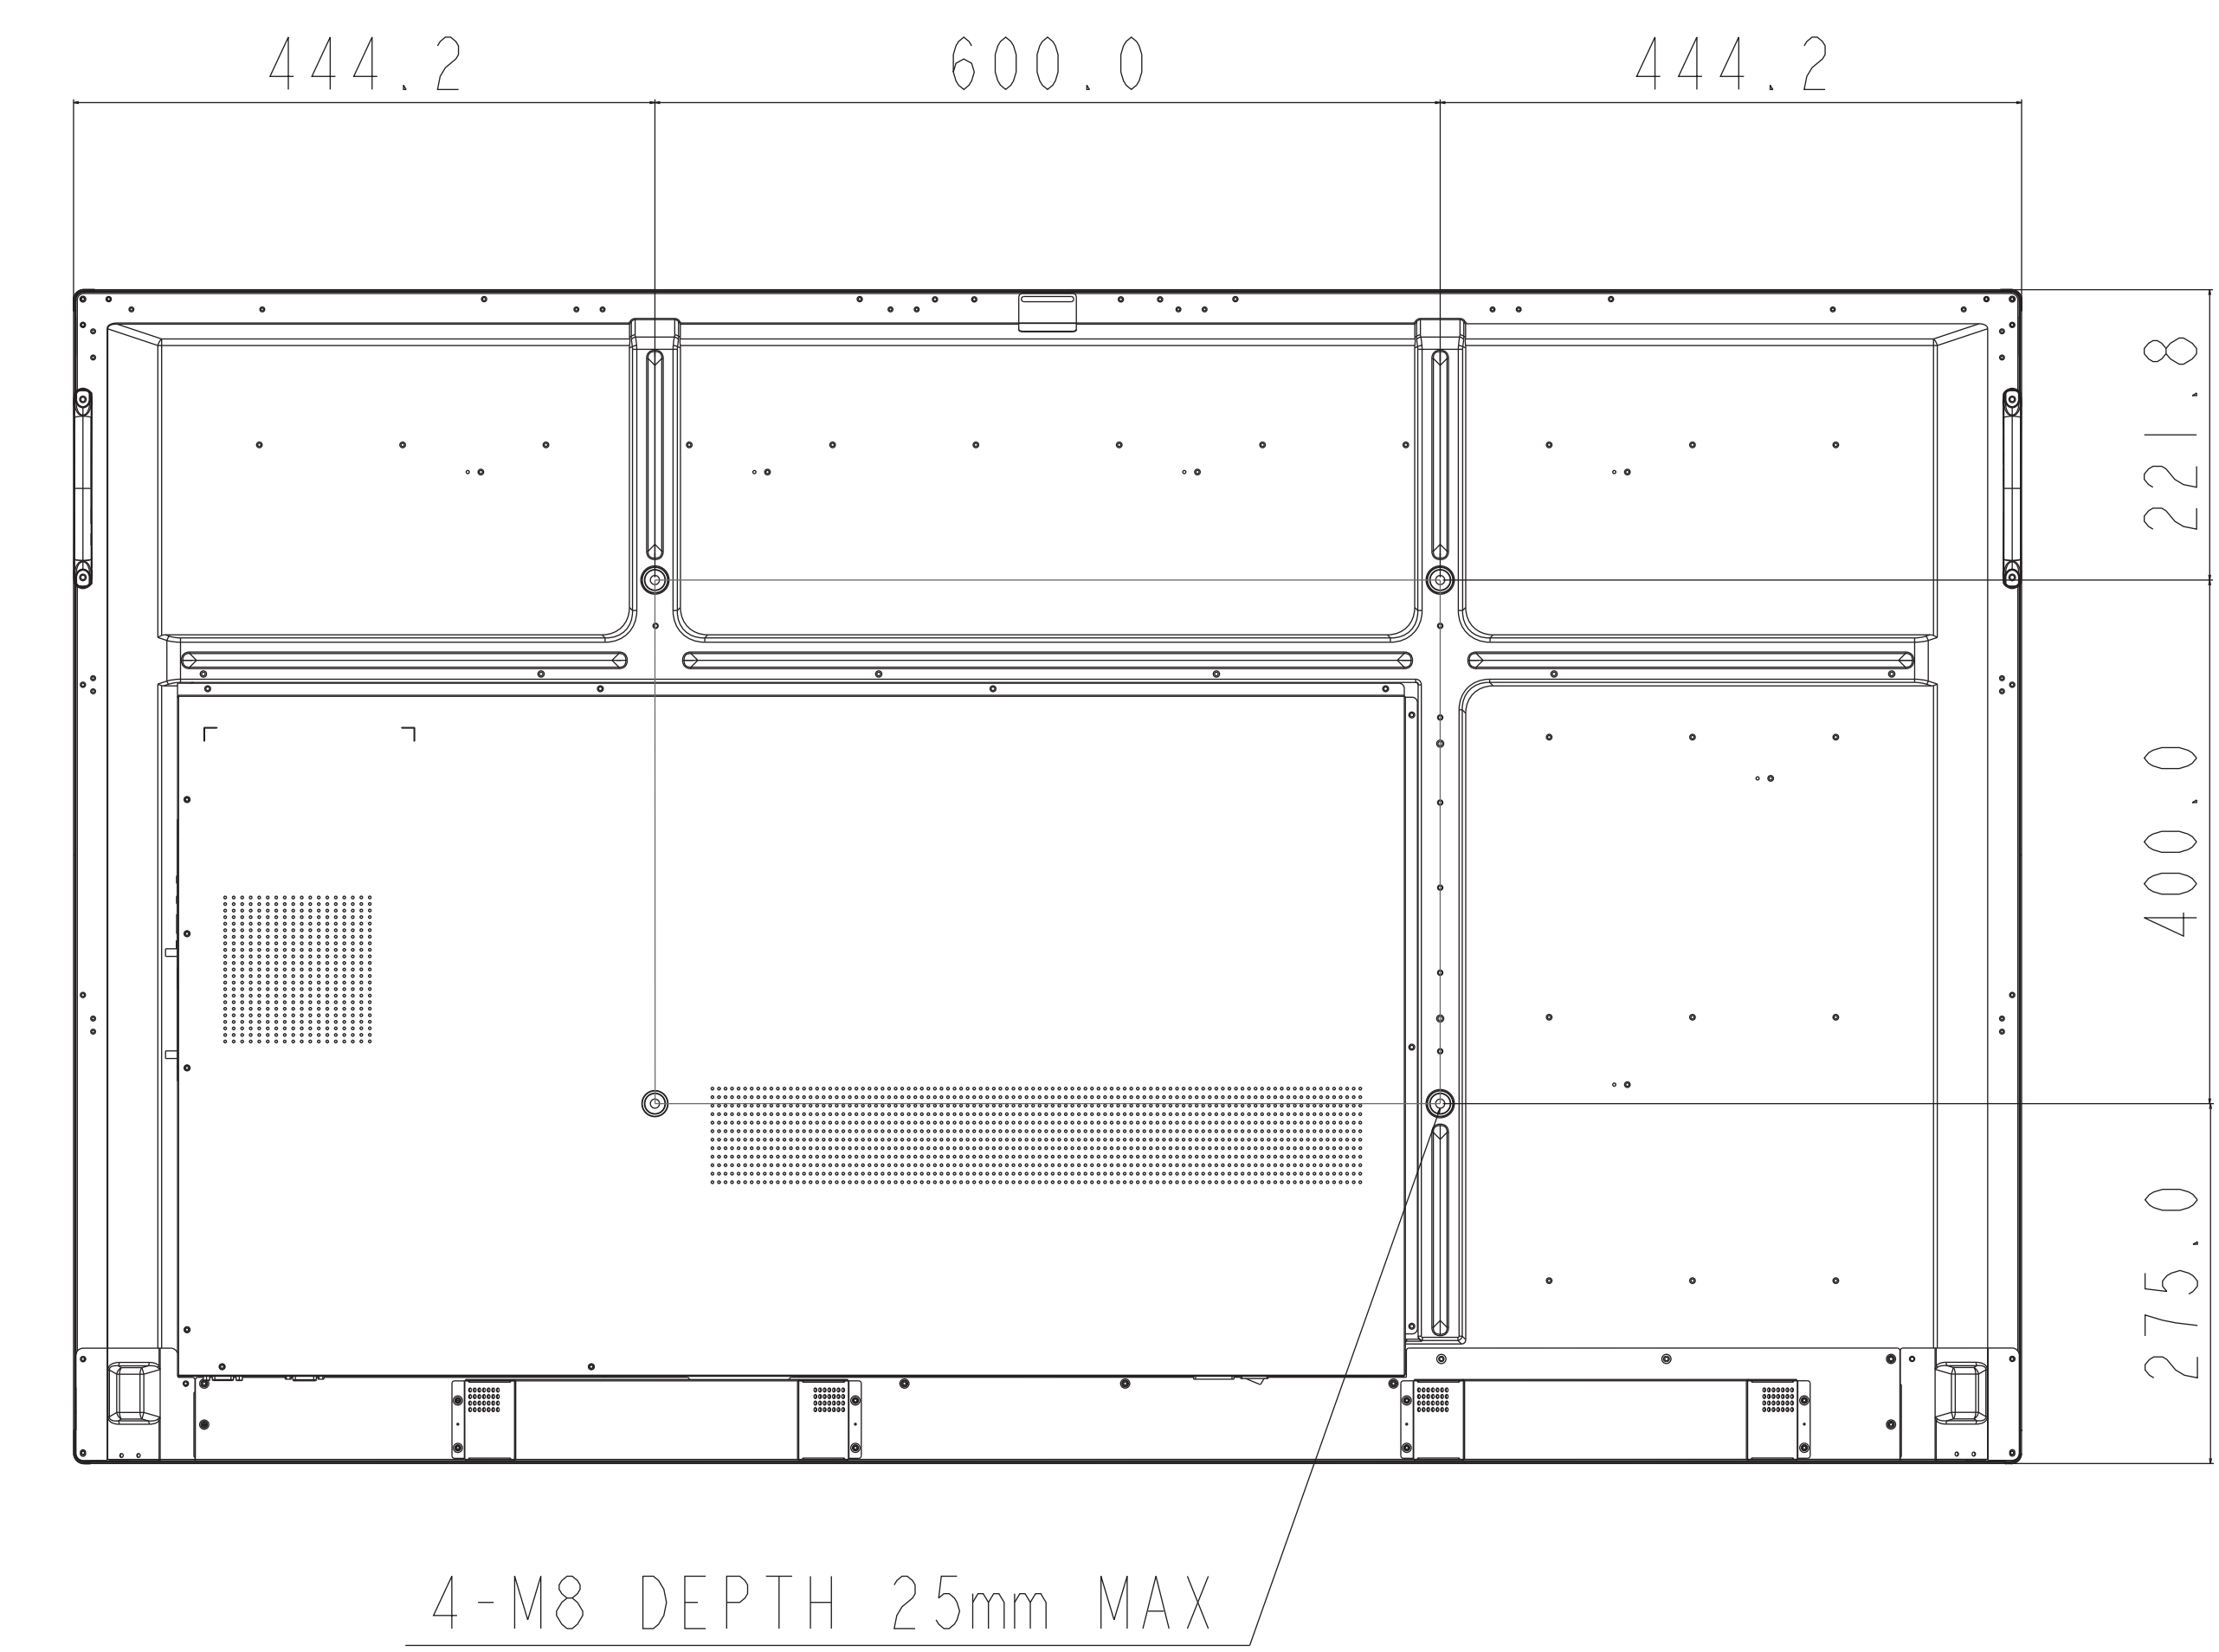

CB652 OUTLINE

UNIT	mm
MODEL	CB652
SCALE	1/5
NEC Display Solutions 2020/10/30	