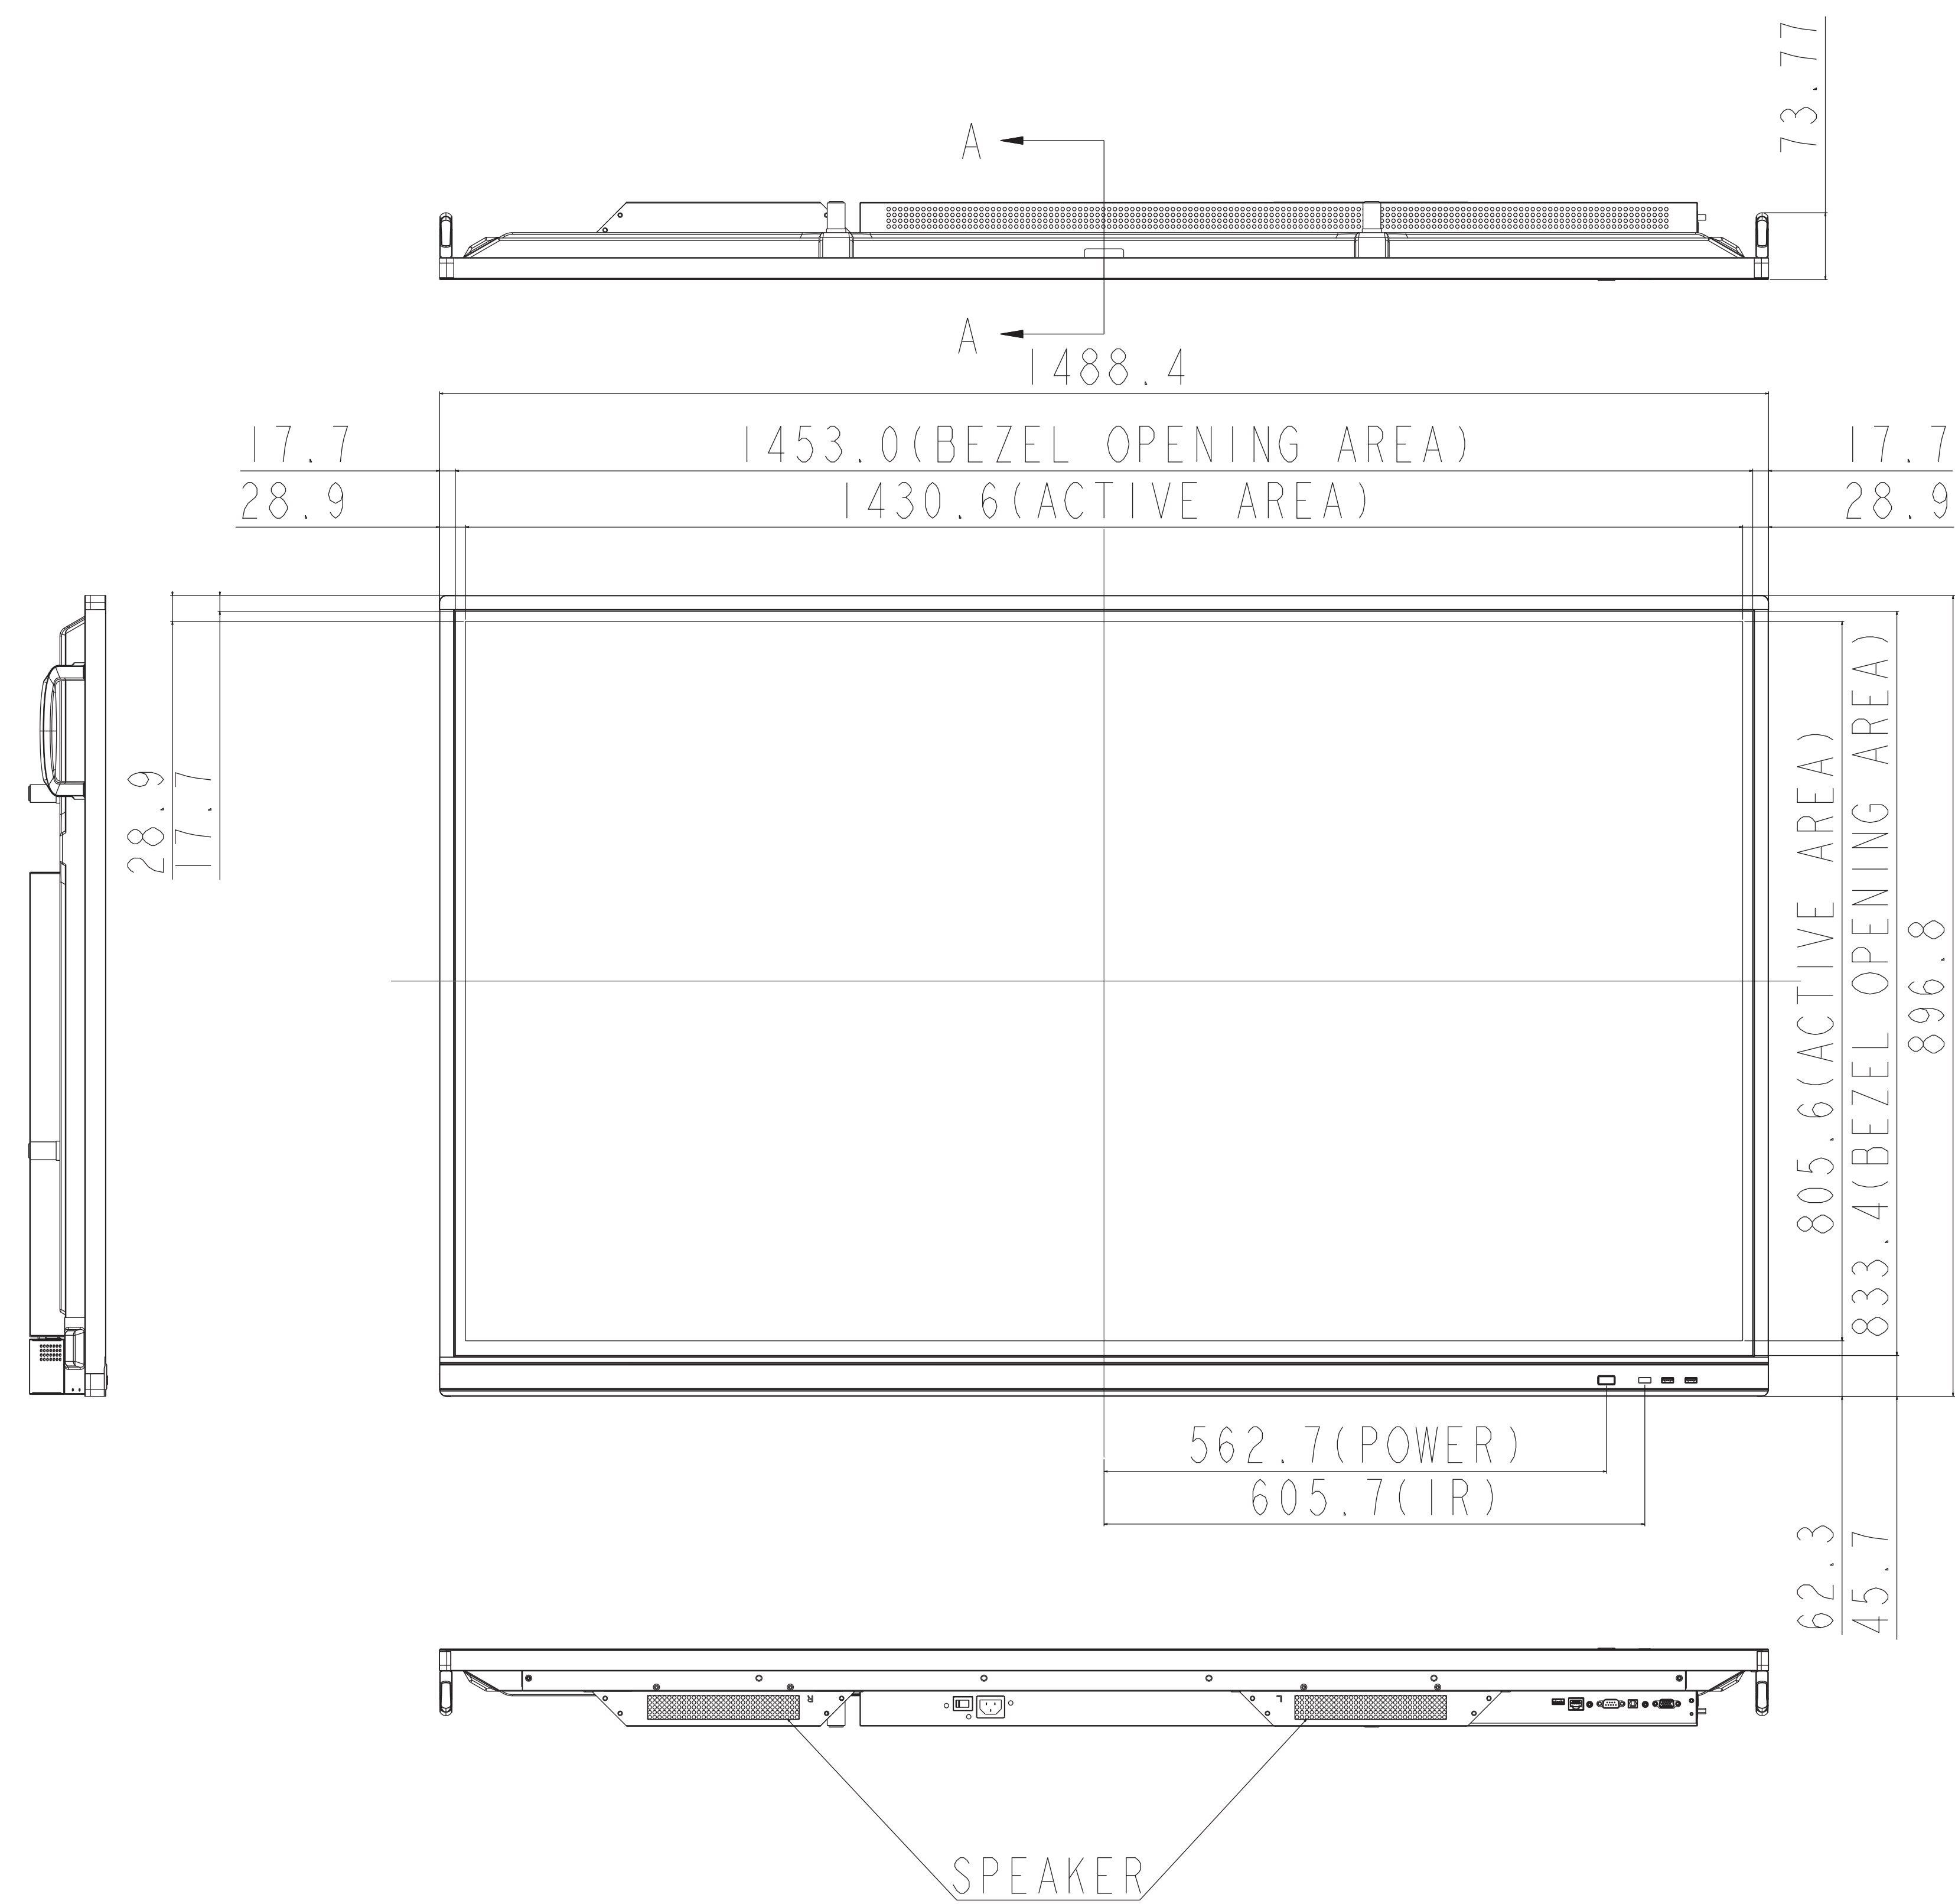

CB652 OUTLINE

UNIT	mm
MODEL	CB652
SCALE	1/5
NEC Display Solutions 2020/10/30	