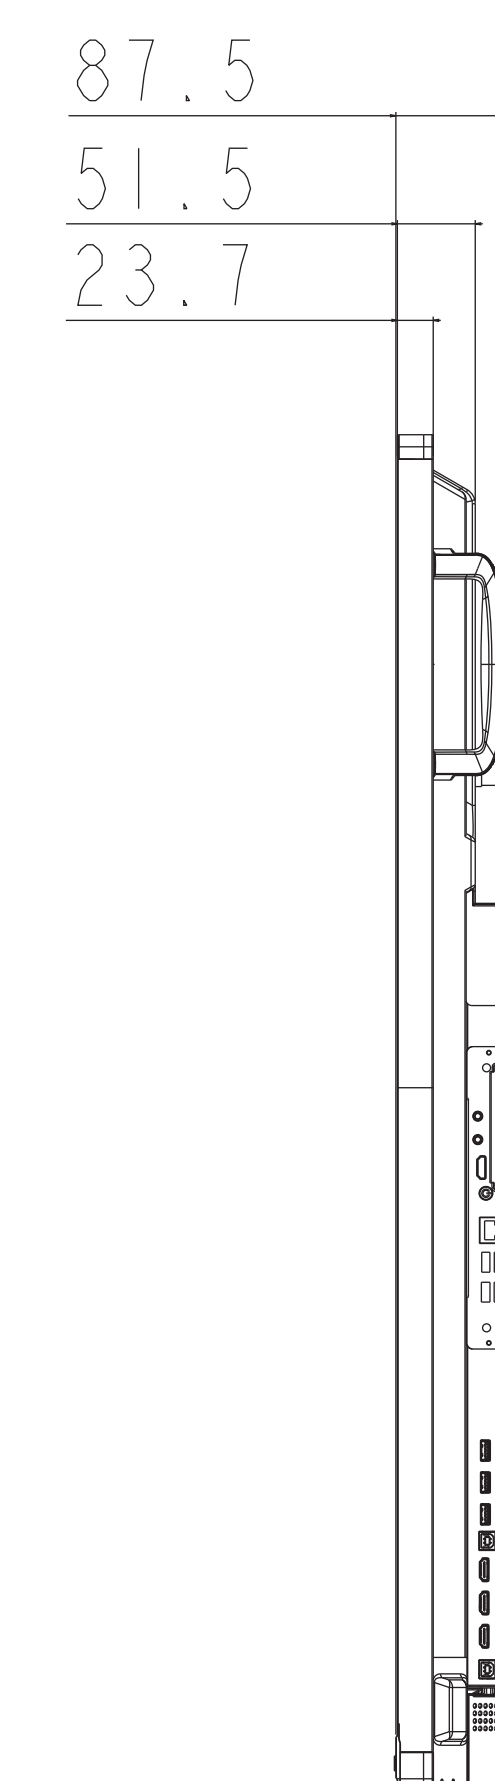

CB652 OUTLINE

UNIT	mm
MODEL	CB652
SCALE	1/5
NEC Display Solutions 2020/10/30	