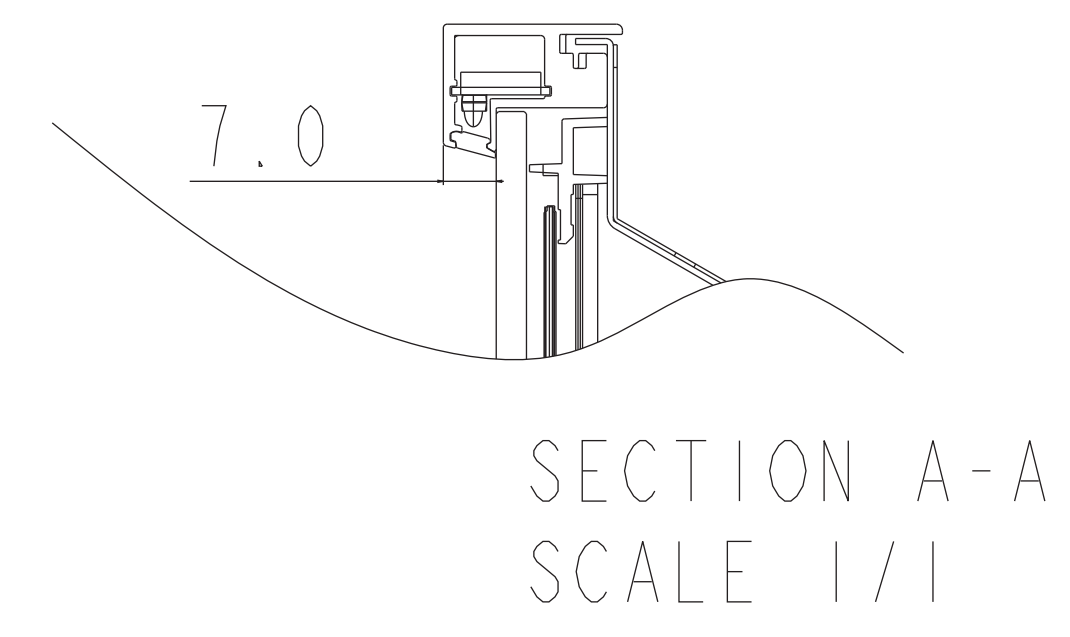

CB652 OUTLINE

UNIT	mm
MODEL	CB652
SCALE	1/5
NEC Display Solutions 2020/10/30	