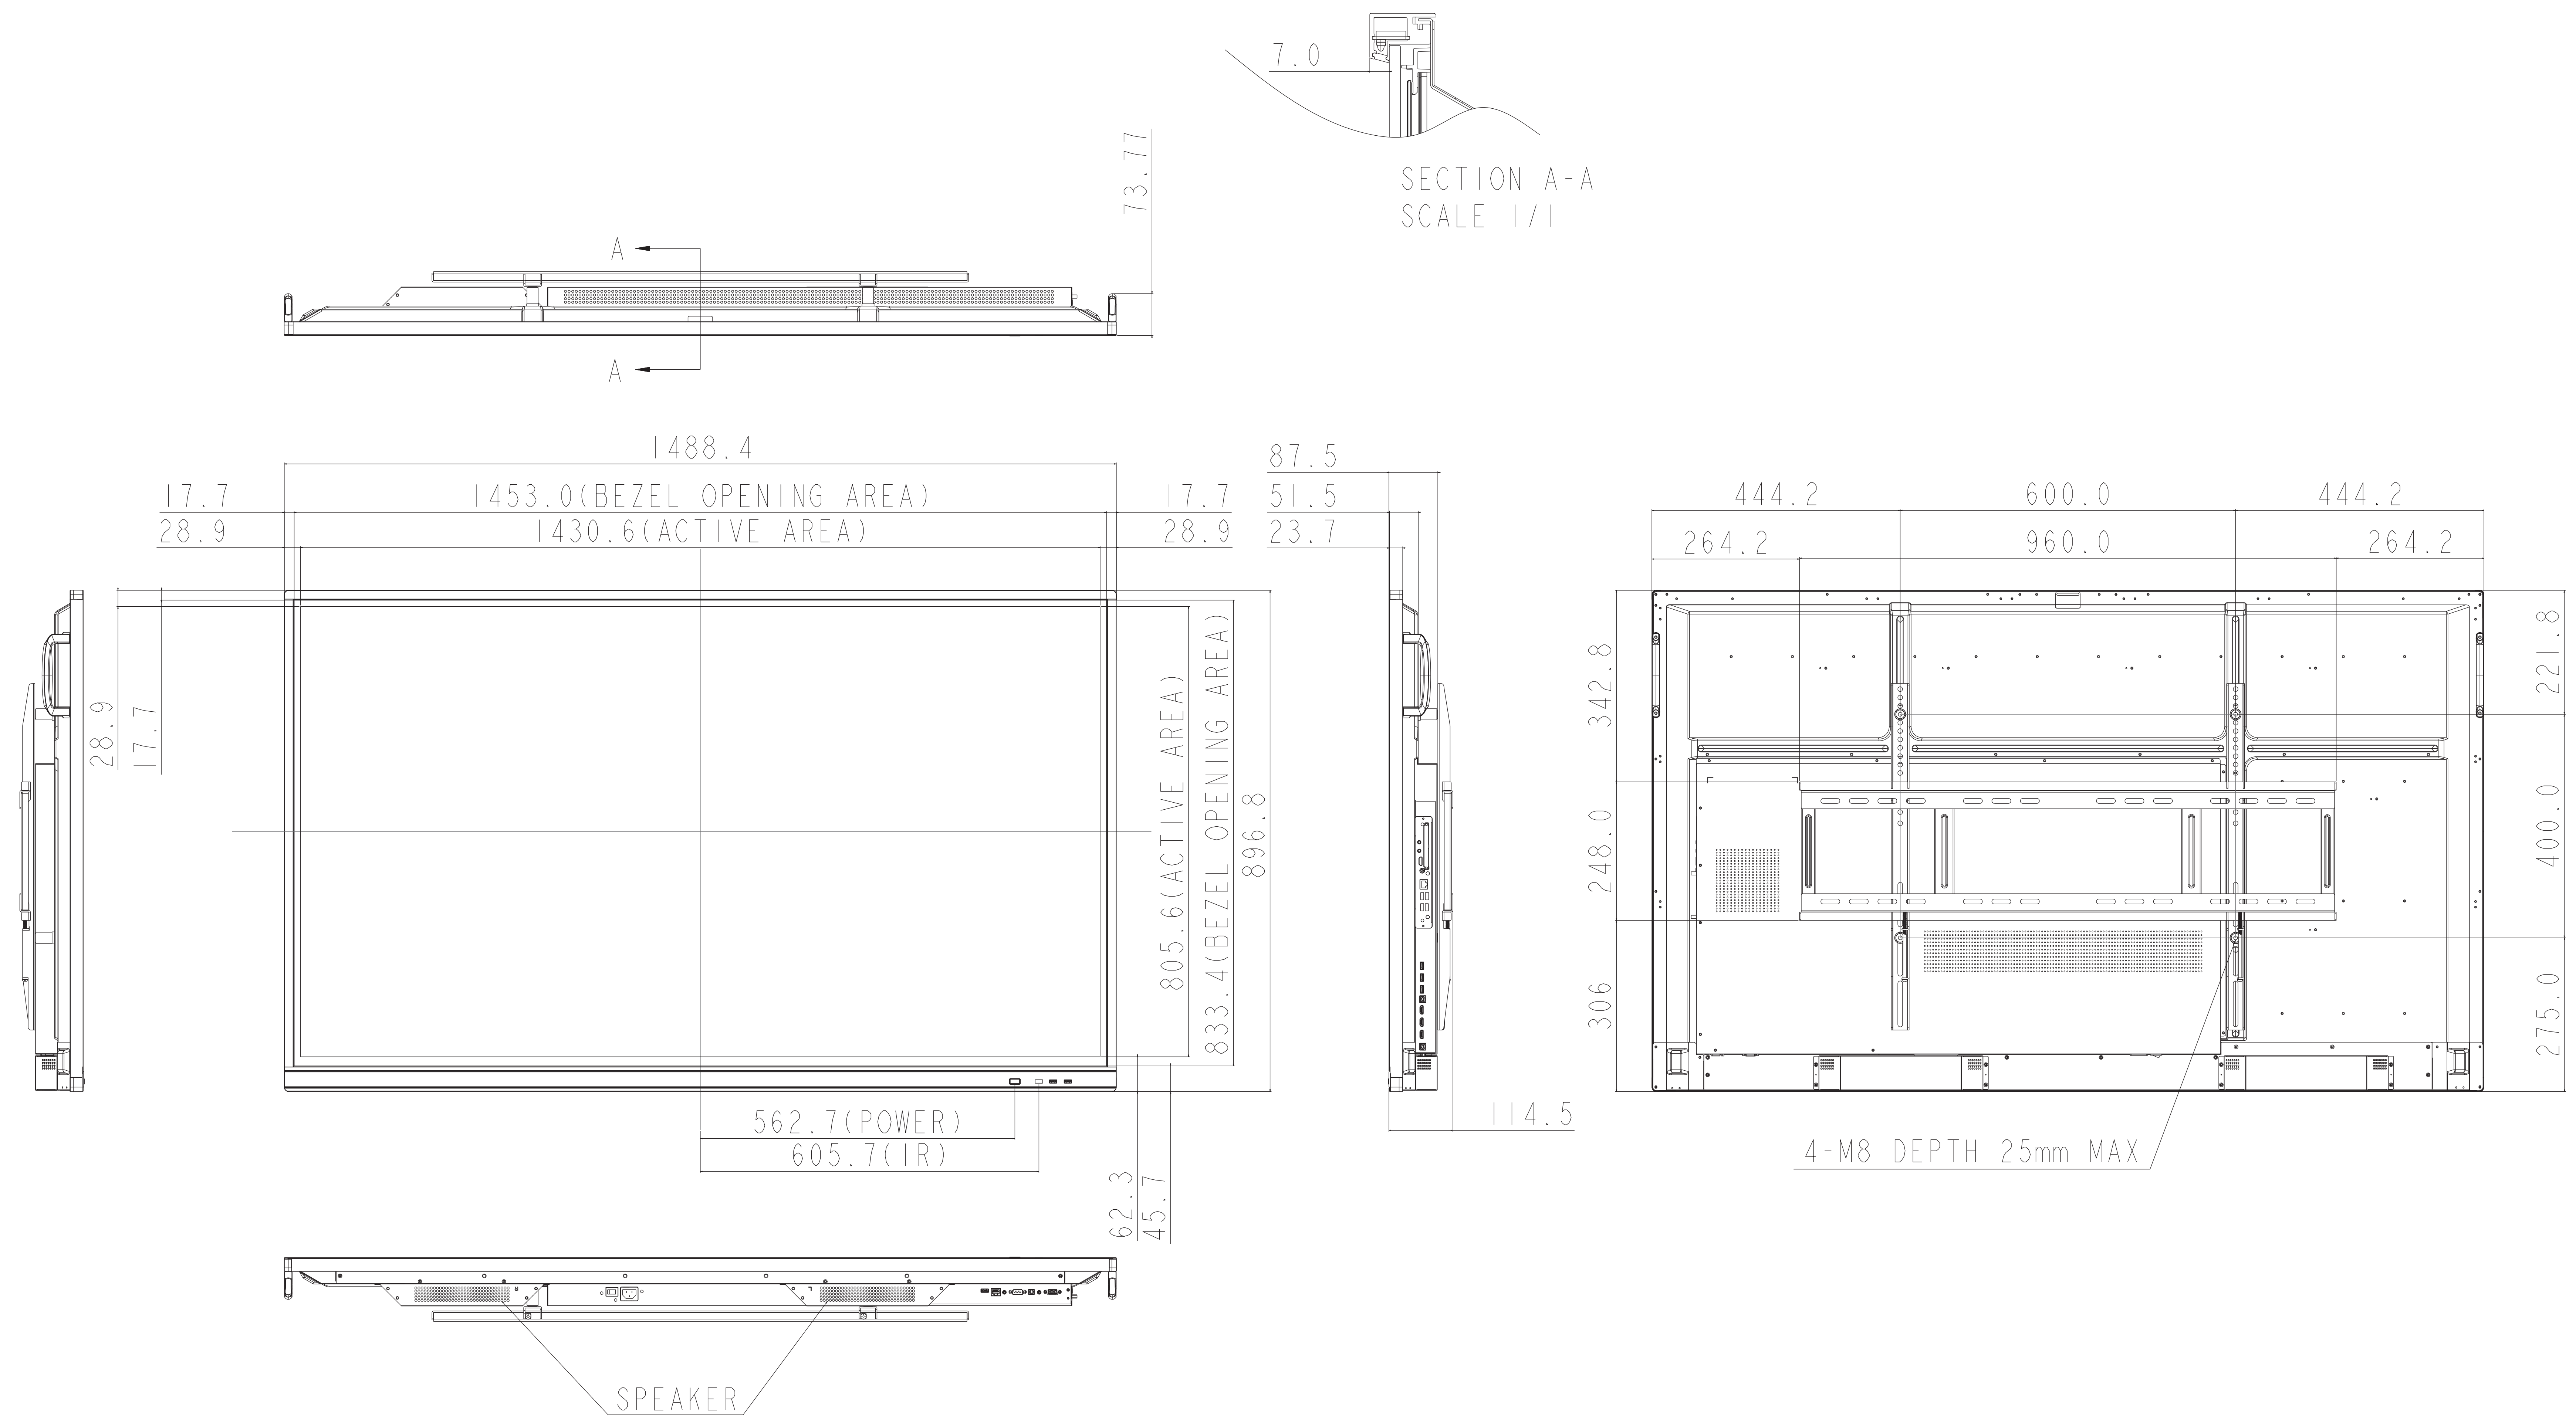

CB652 WITH WALL MOUNT

UNIT	mm
MODEL	CB652
SCALE	1/5
NEC Display Solutions 2020/10/30	