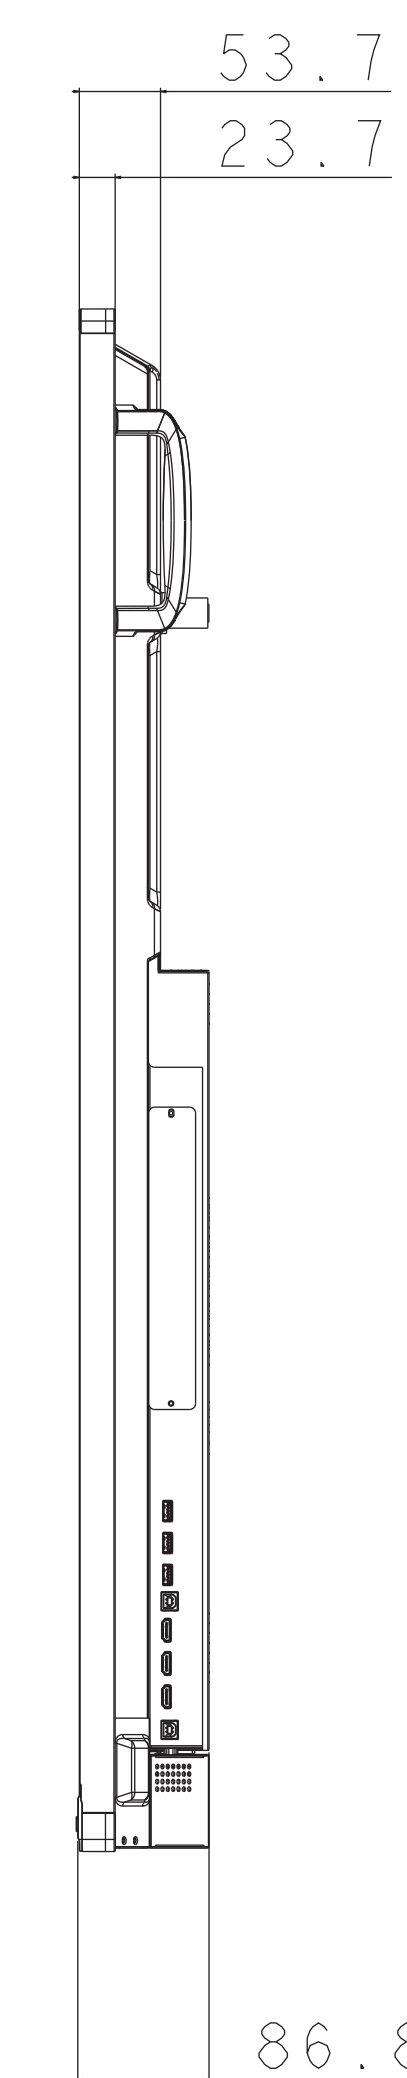

CB752 OUTLINE

SECTION A-A
SCALE 1/1

UNIT	mm
MODEL	CB752
SCALE	1/5
NEC Display Solutions 2020/10/30	