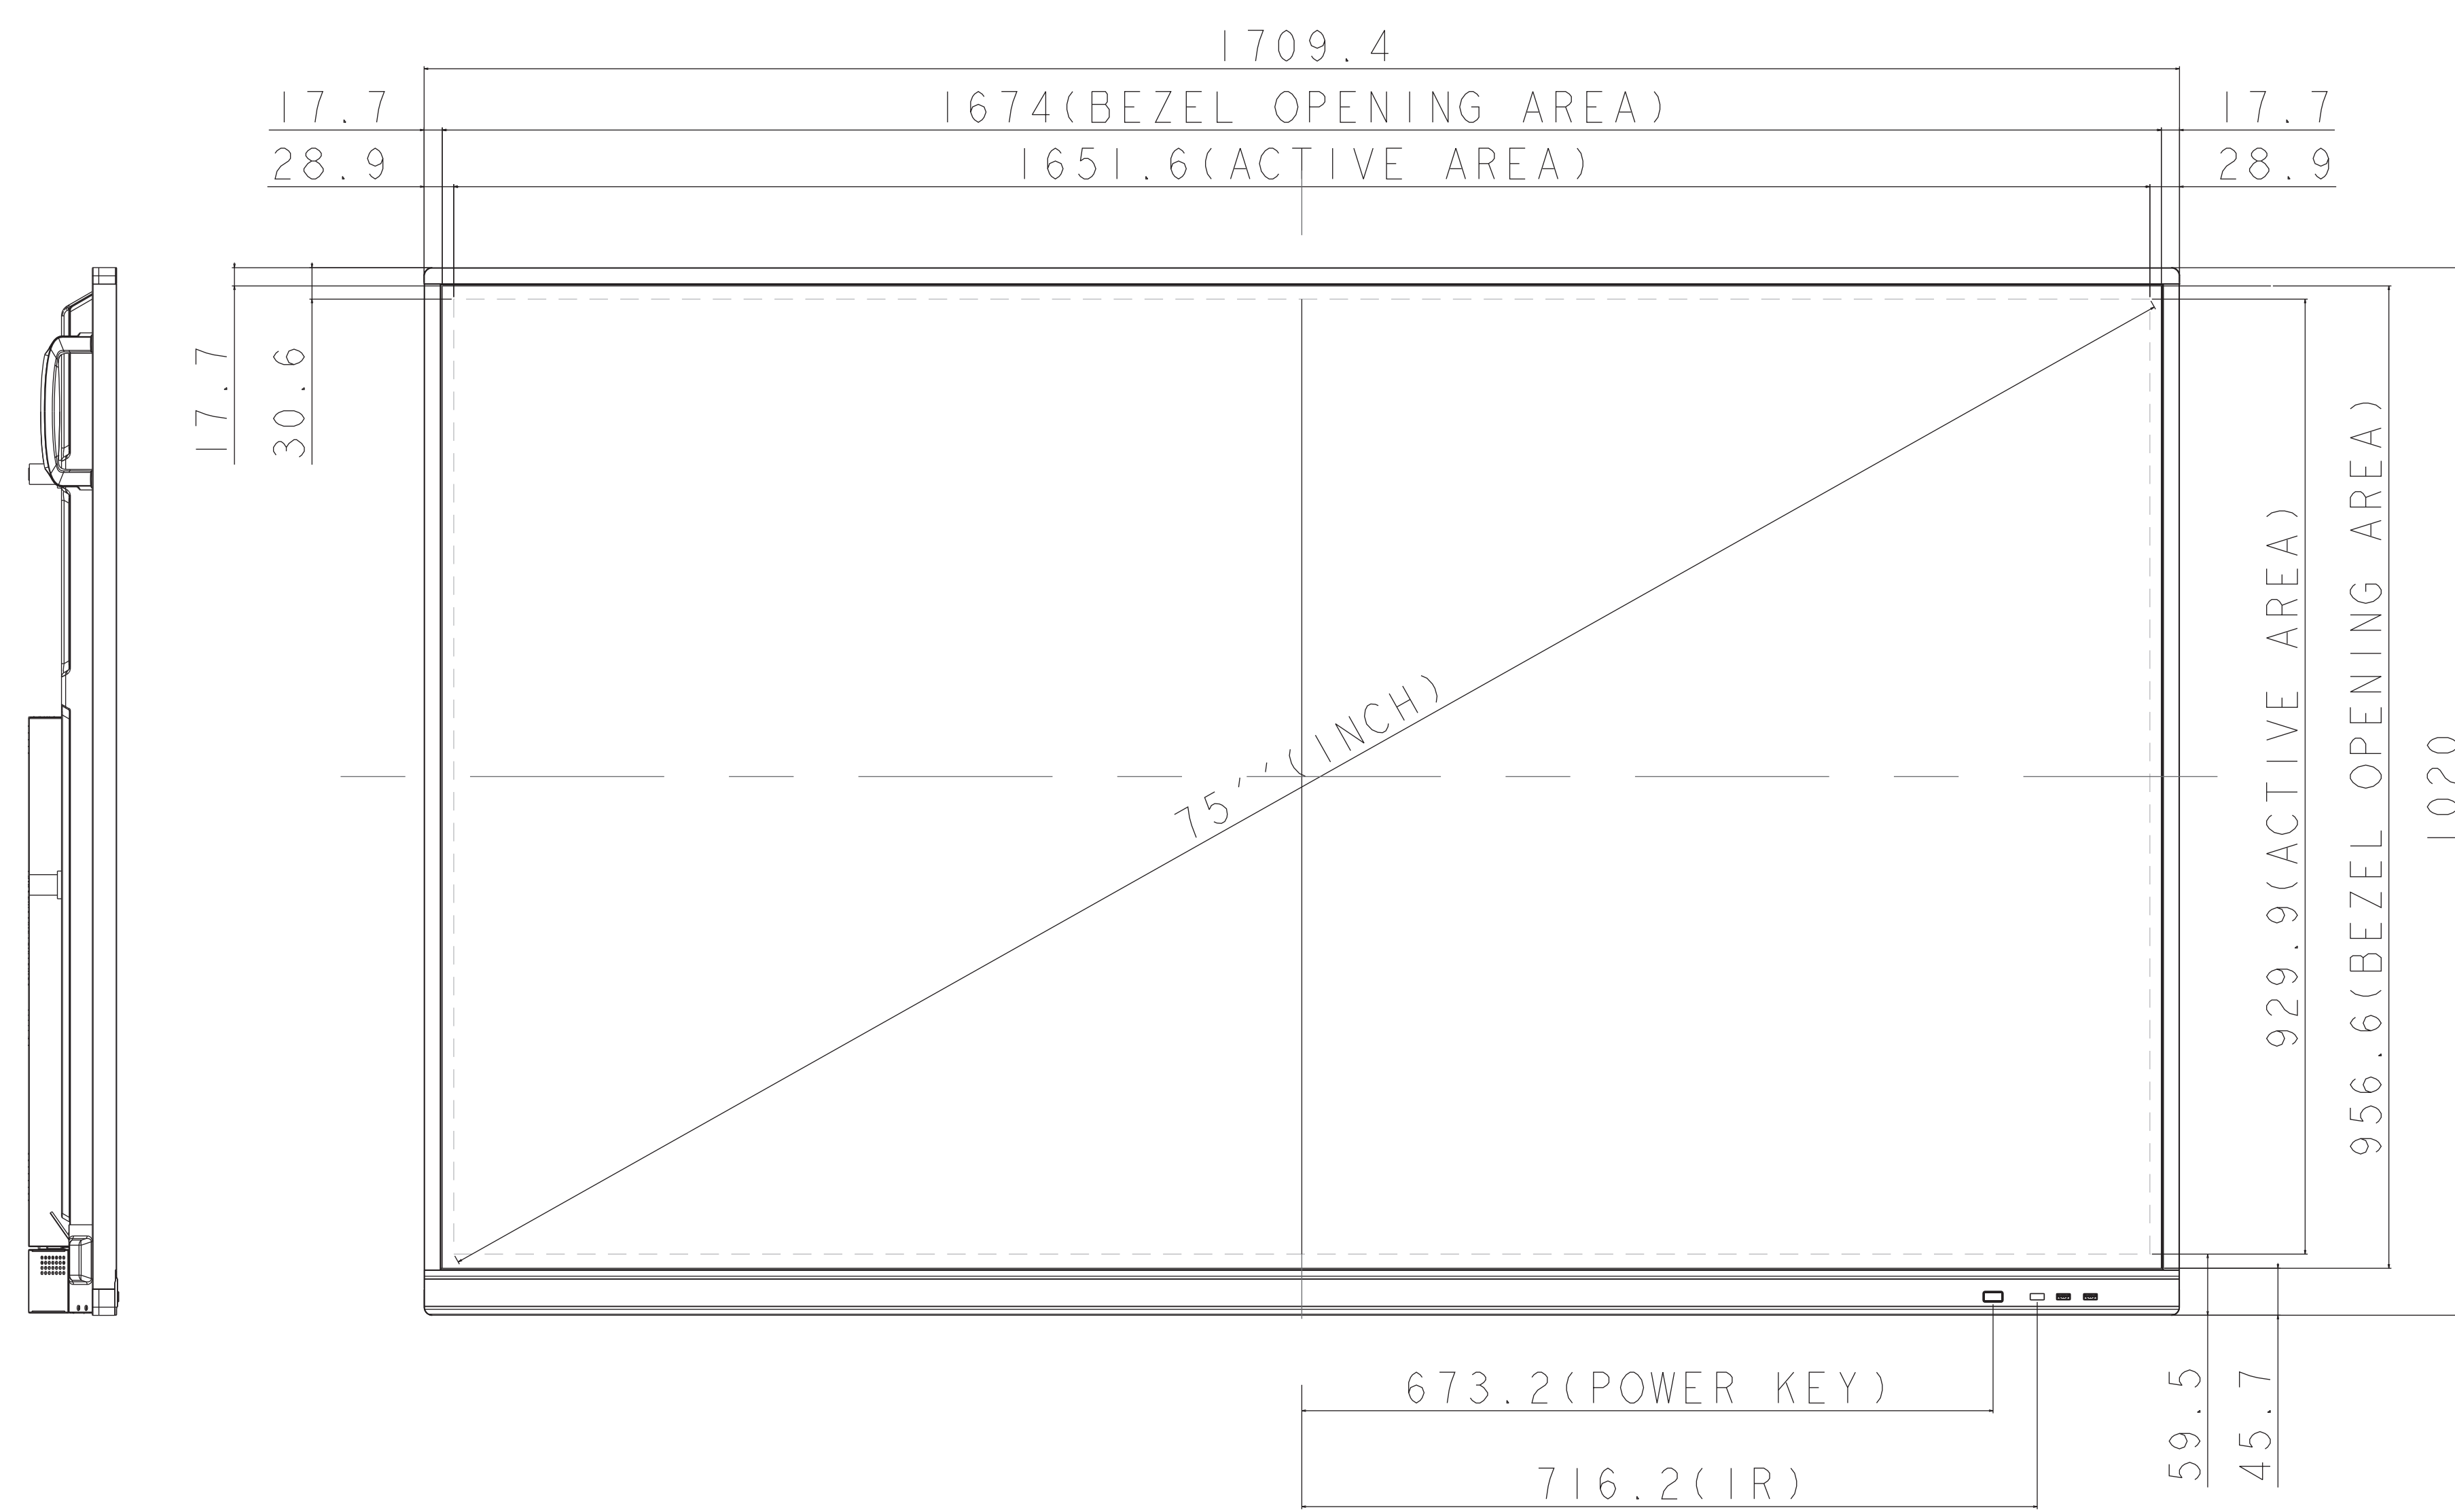

CB752 OUTLINE

SECTION A-A
SCALE 1/1

UNIT	mm
MODEL	CB752
SCALE	1/5
NEC Display Solutions 2020/10/30	