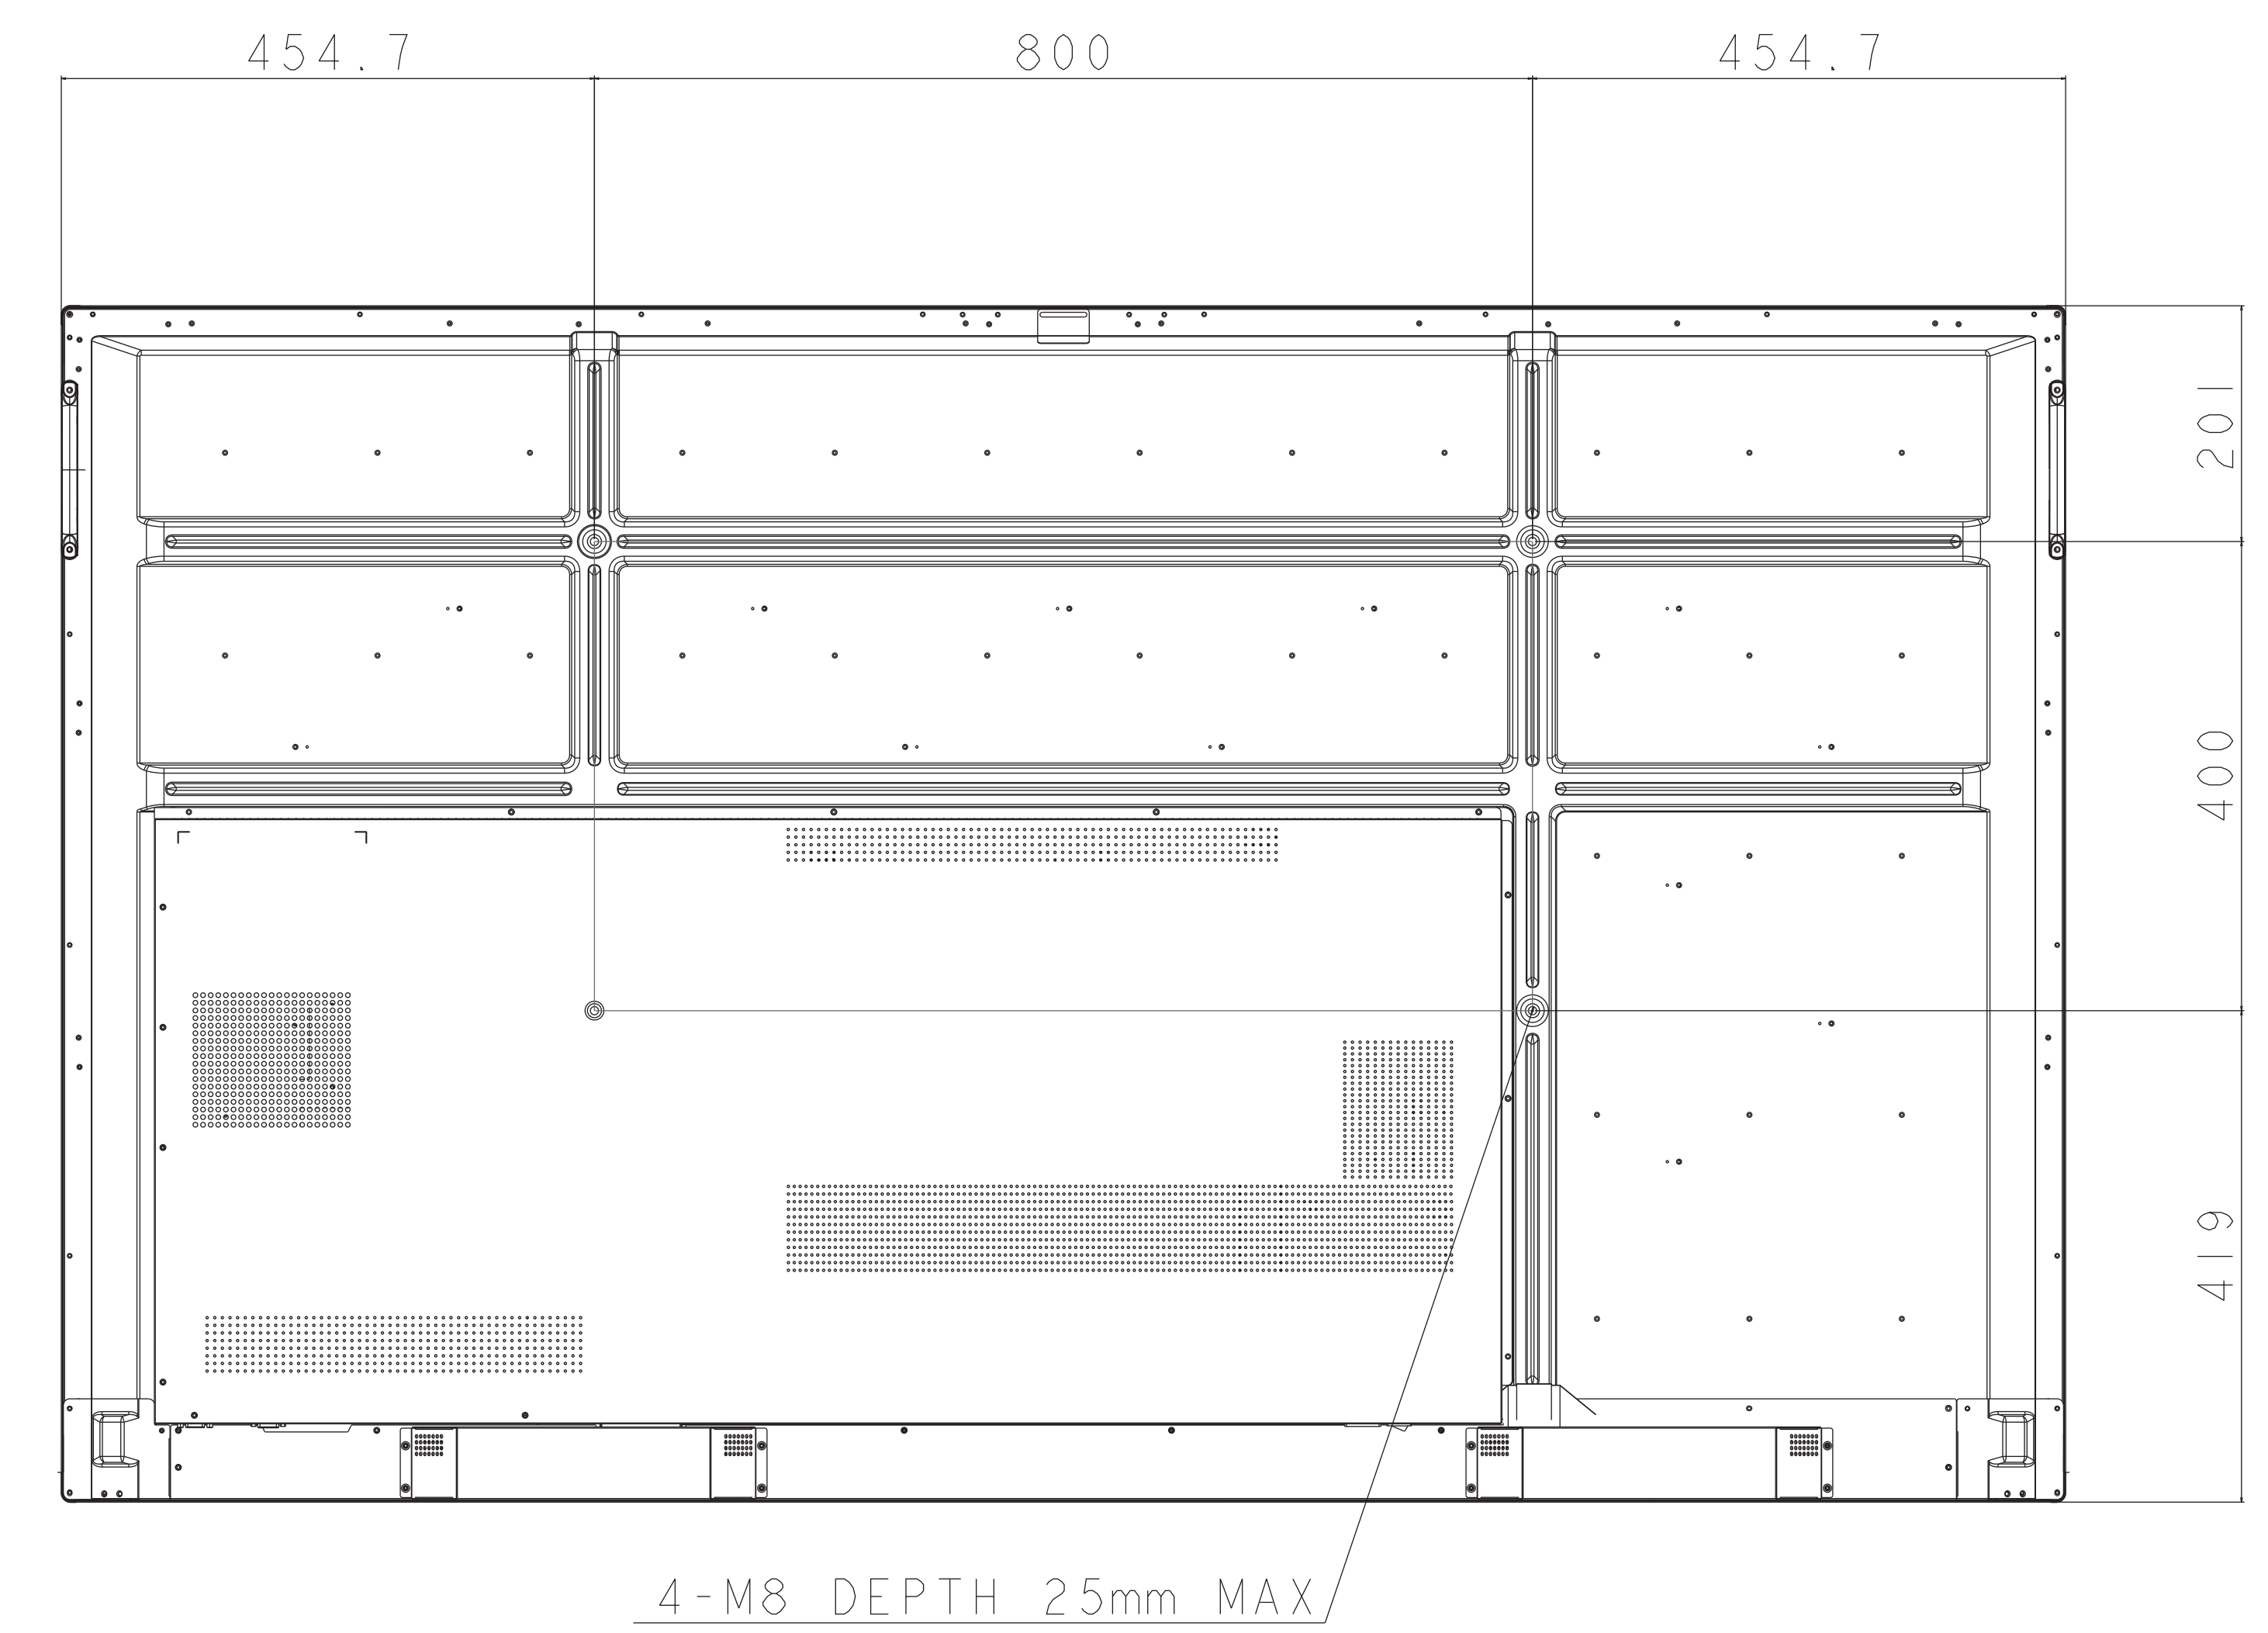

CB752 OUTLINE

SECTION A-A
SCALE 1/1

UNIT	mm
MODEL	CB752
SCALE	1/5
NEC Display Solutions 2020/10/30	