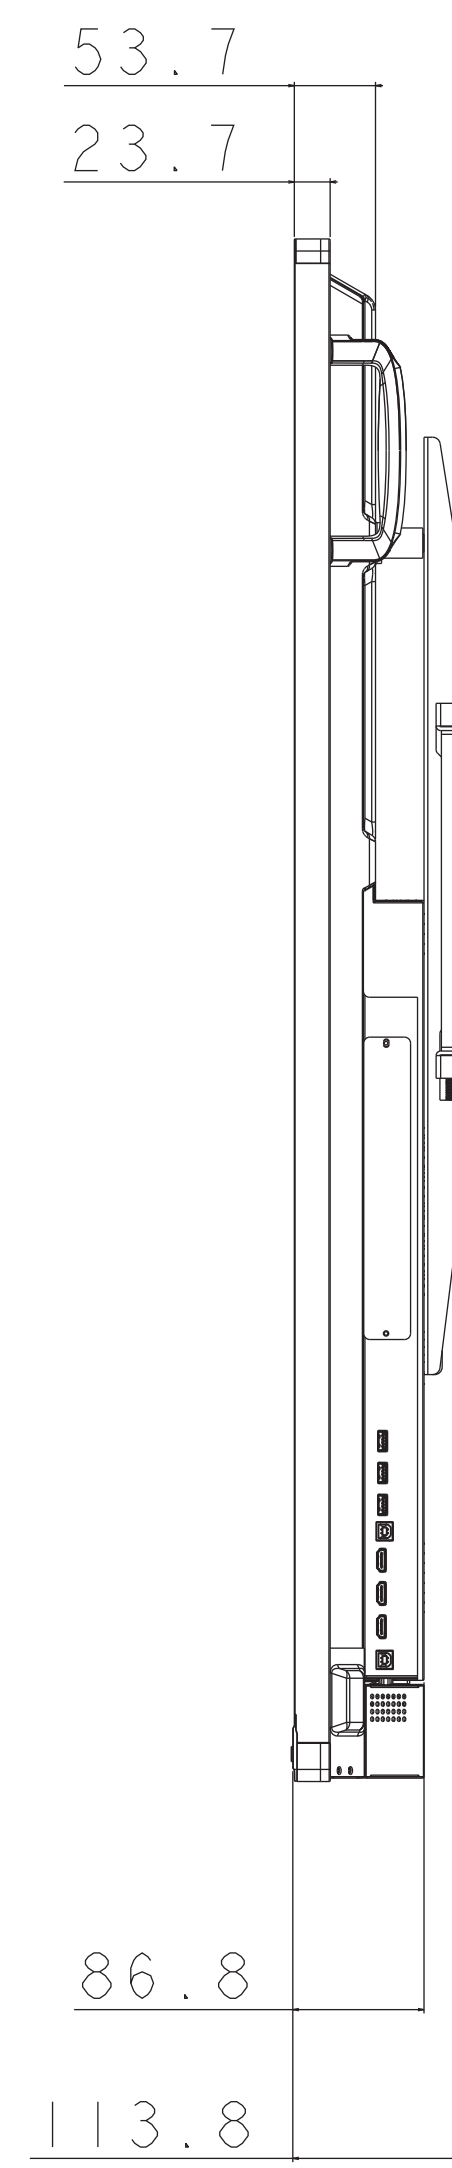

CB752 WITH WALL MOUNT

SECTION A-A
SCALE 1/1

UNIT	mm
MODEL	CB752
SCALE	1/5
NEC Display Solutions	
2020/10/30	