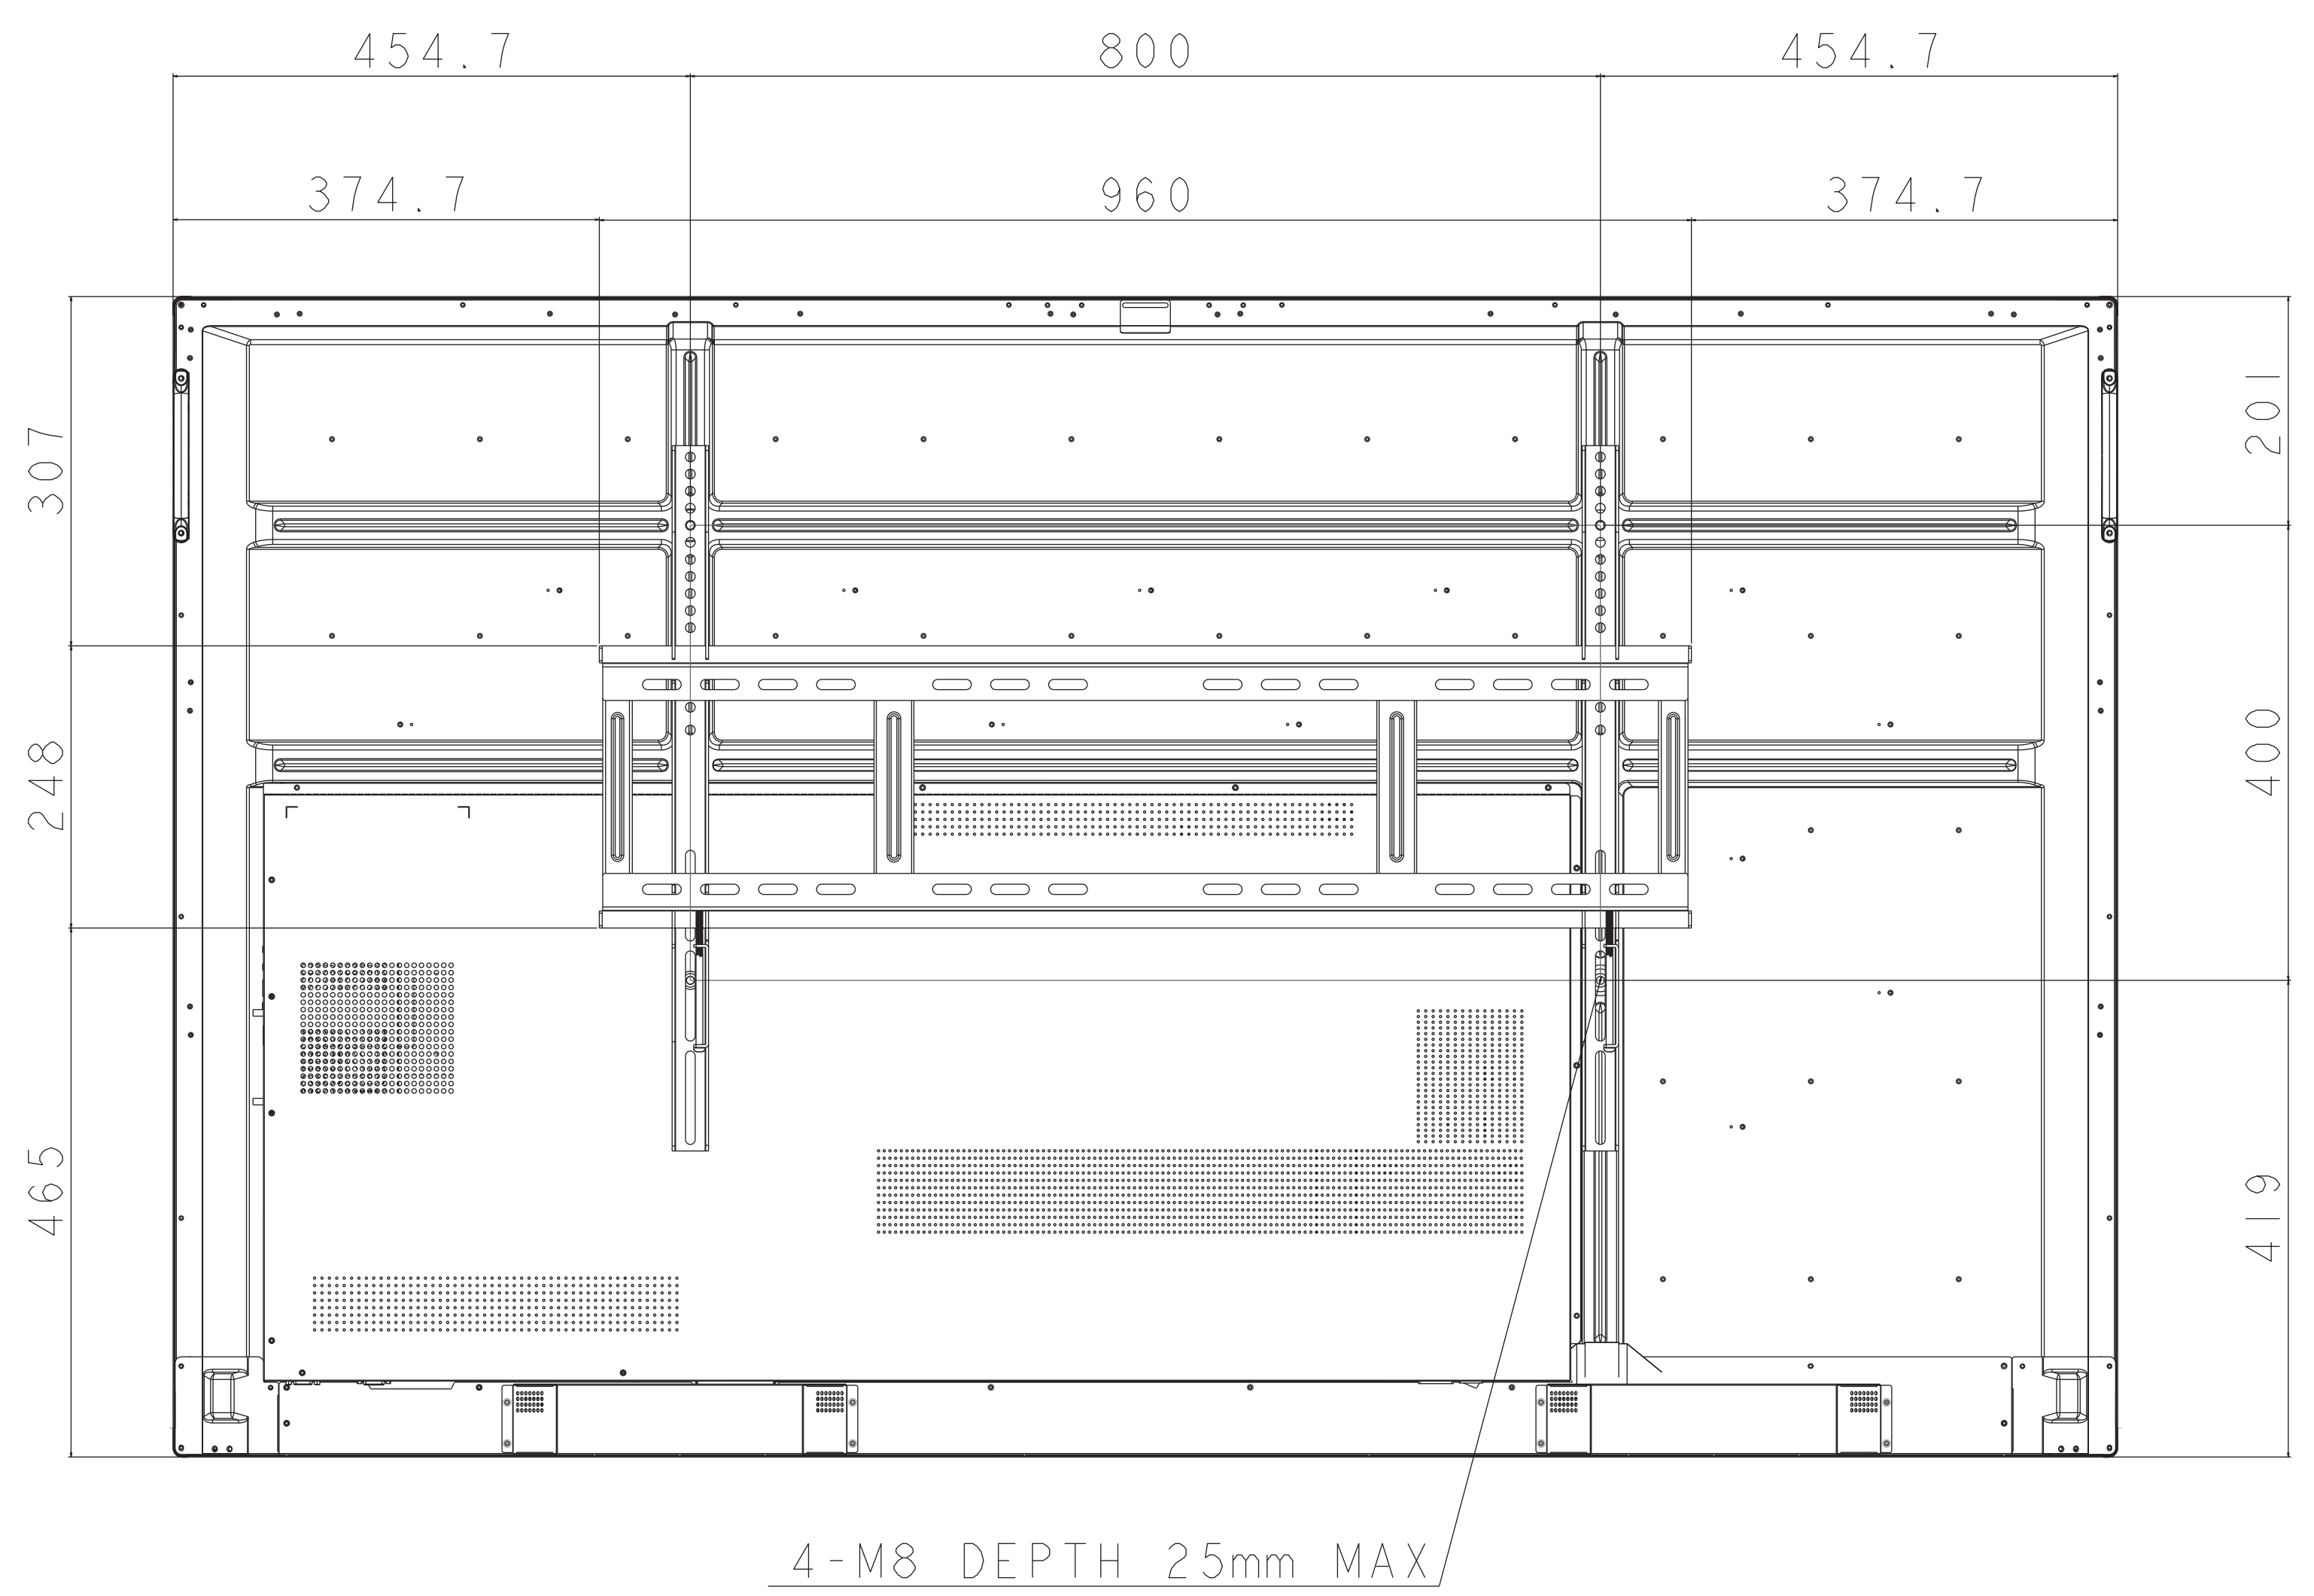

CB752 WITH WALL MOUNT

SECTION A-A
SCALE 1/1

UNIT	mm
MODEL	CB752
SCALE	1/5
NEC Display Solutions	
2020/10/30	