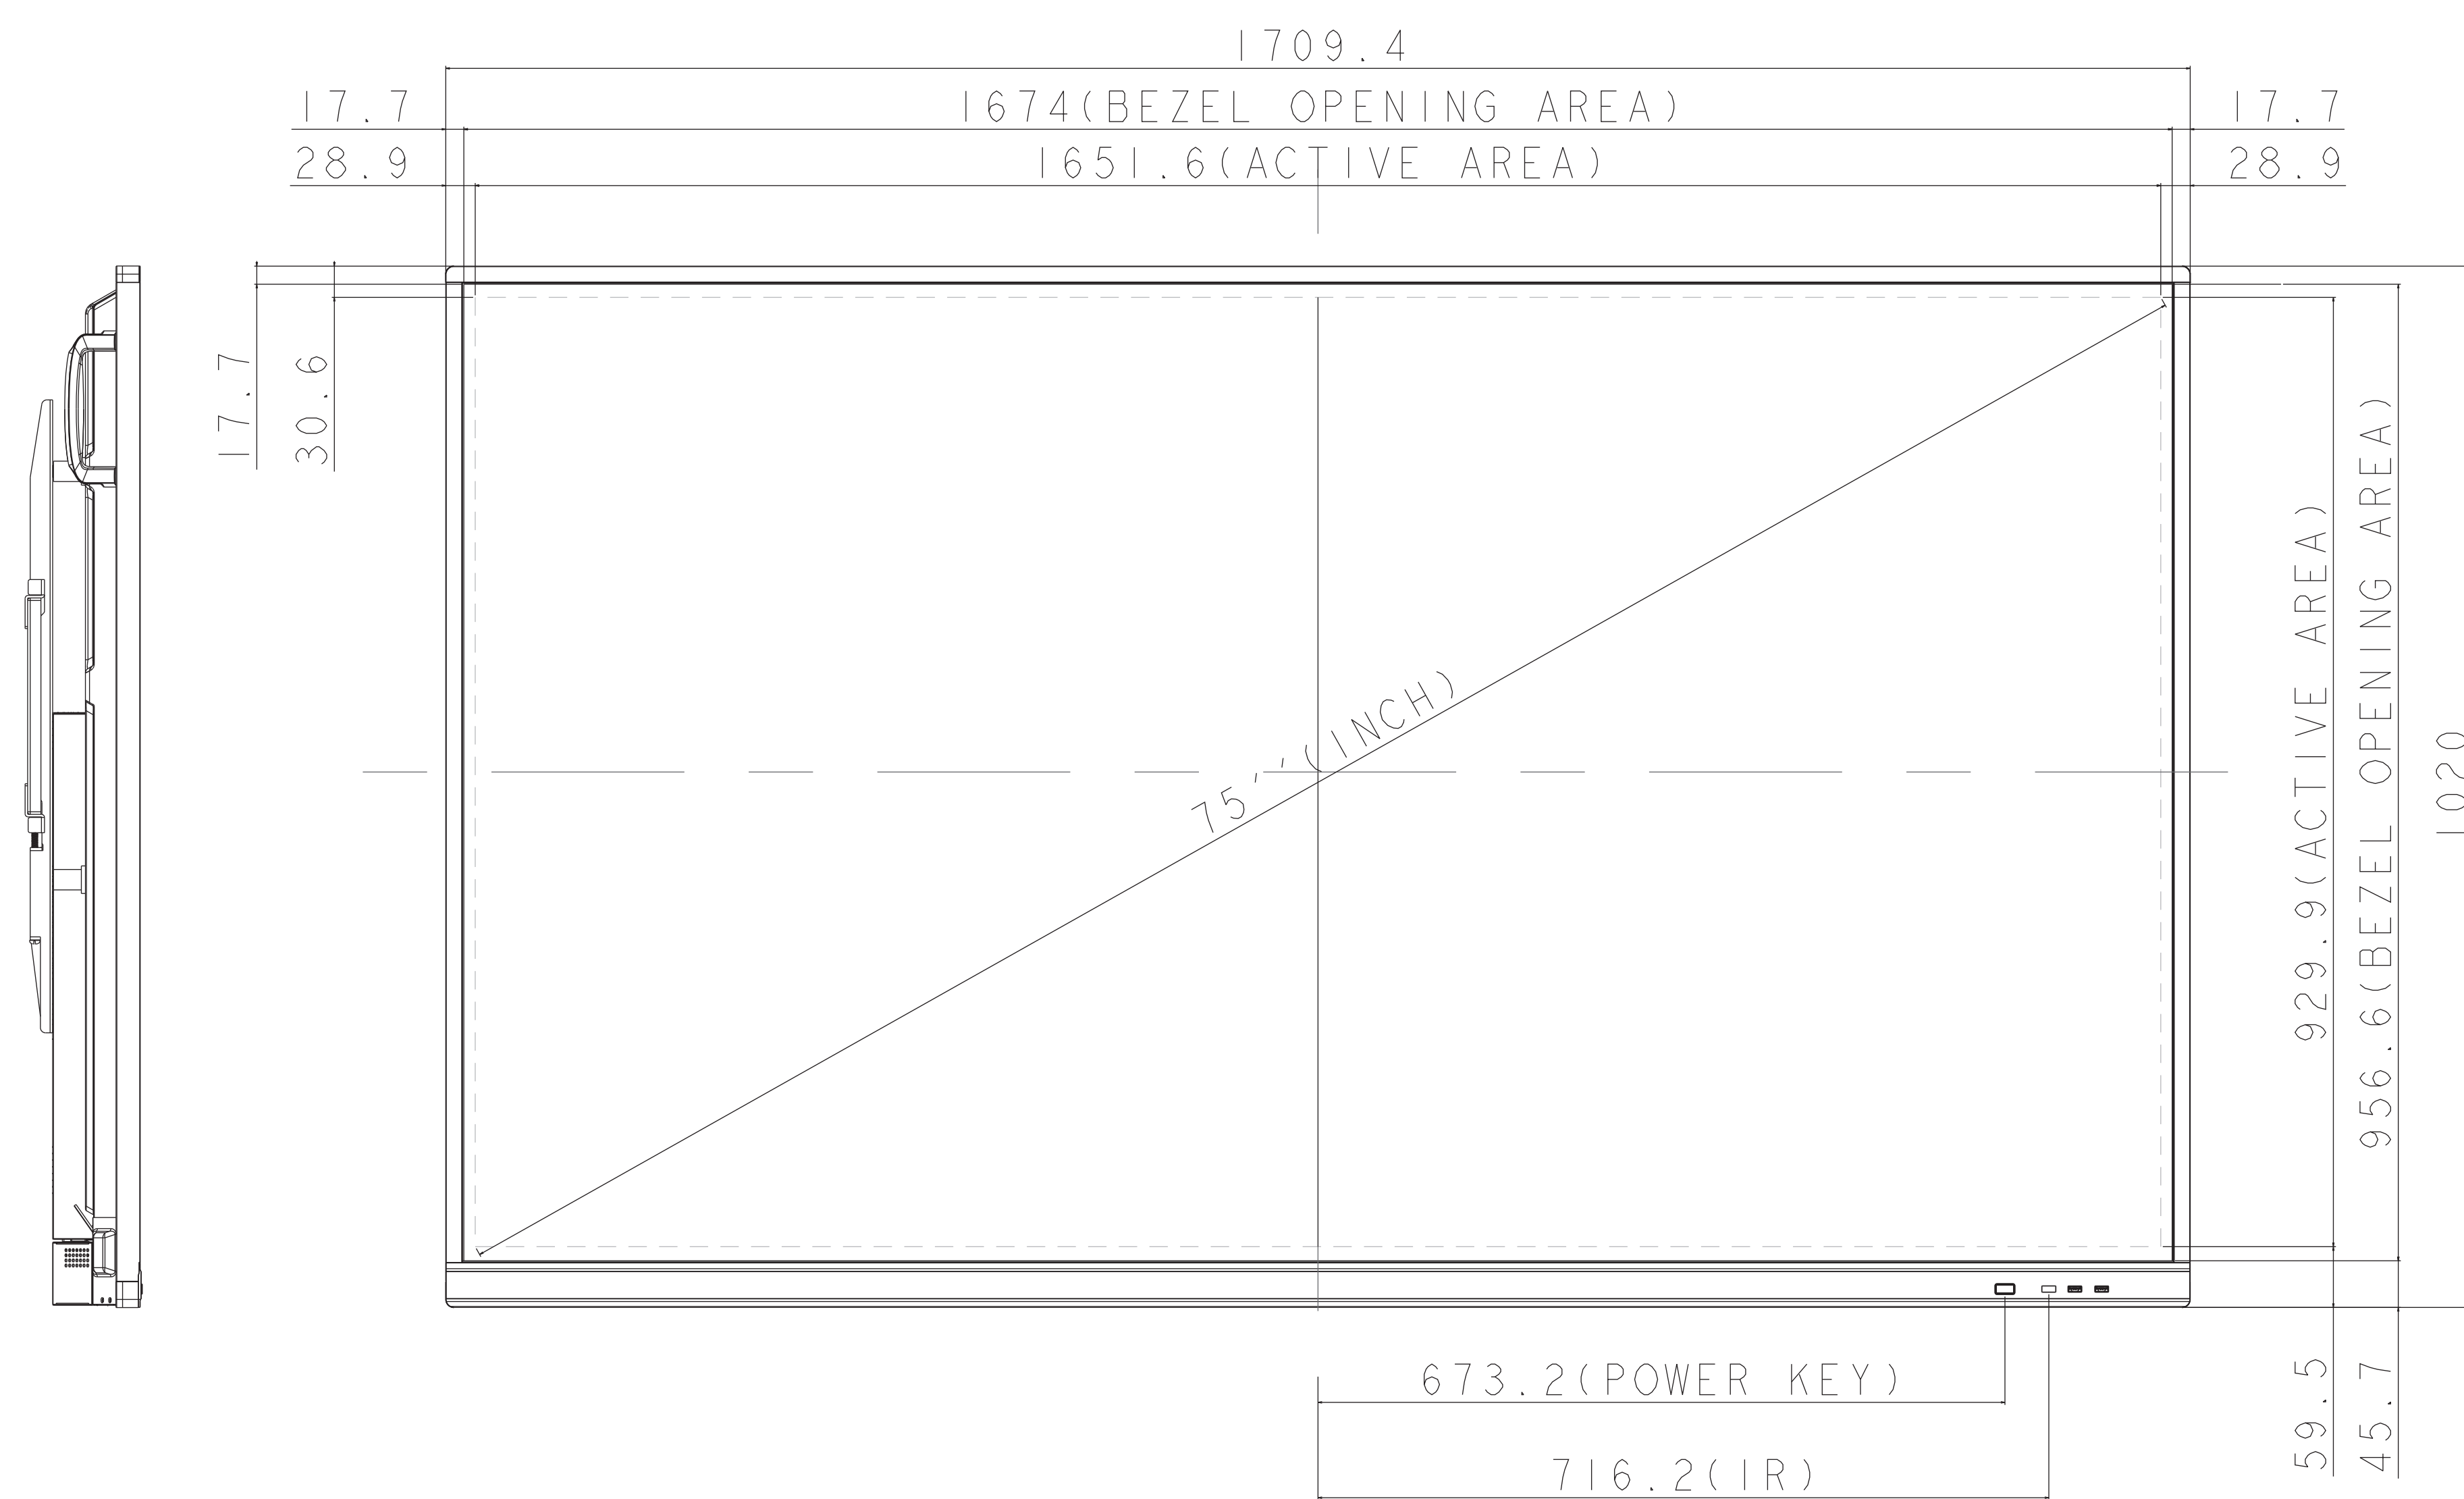

CB752 WITH WALL MOUNT

SECTION A-A
SCALE 1/1

UNIT	mm
MODEL	CB752
SCALE	1/5
NEC Display Solutions	
2020/10/30	