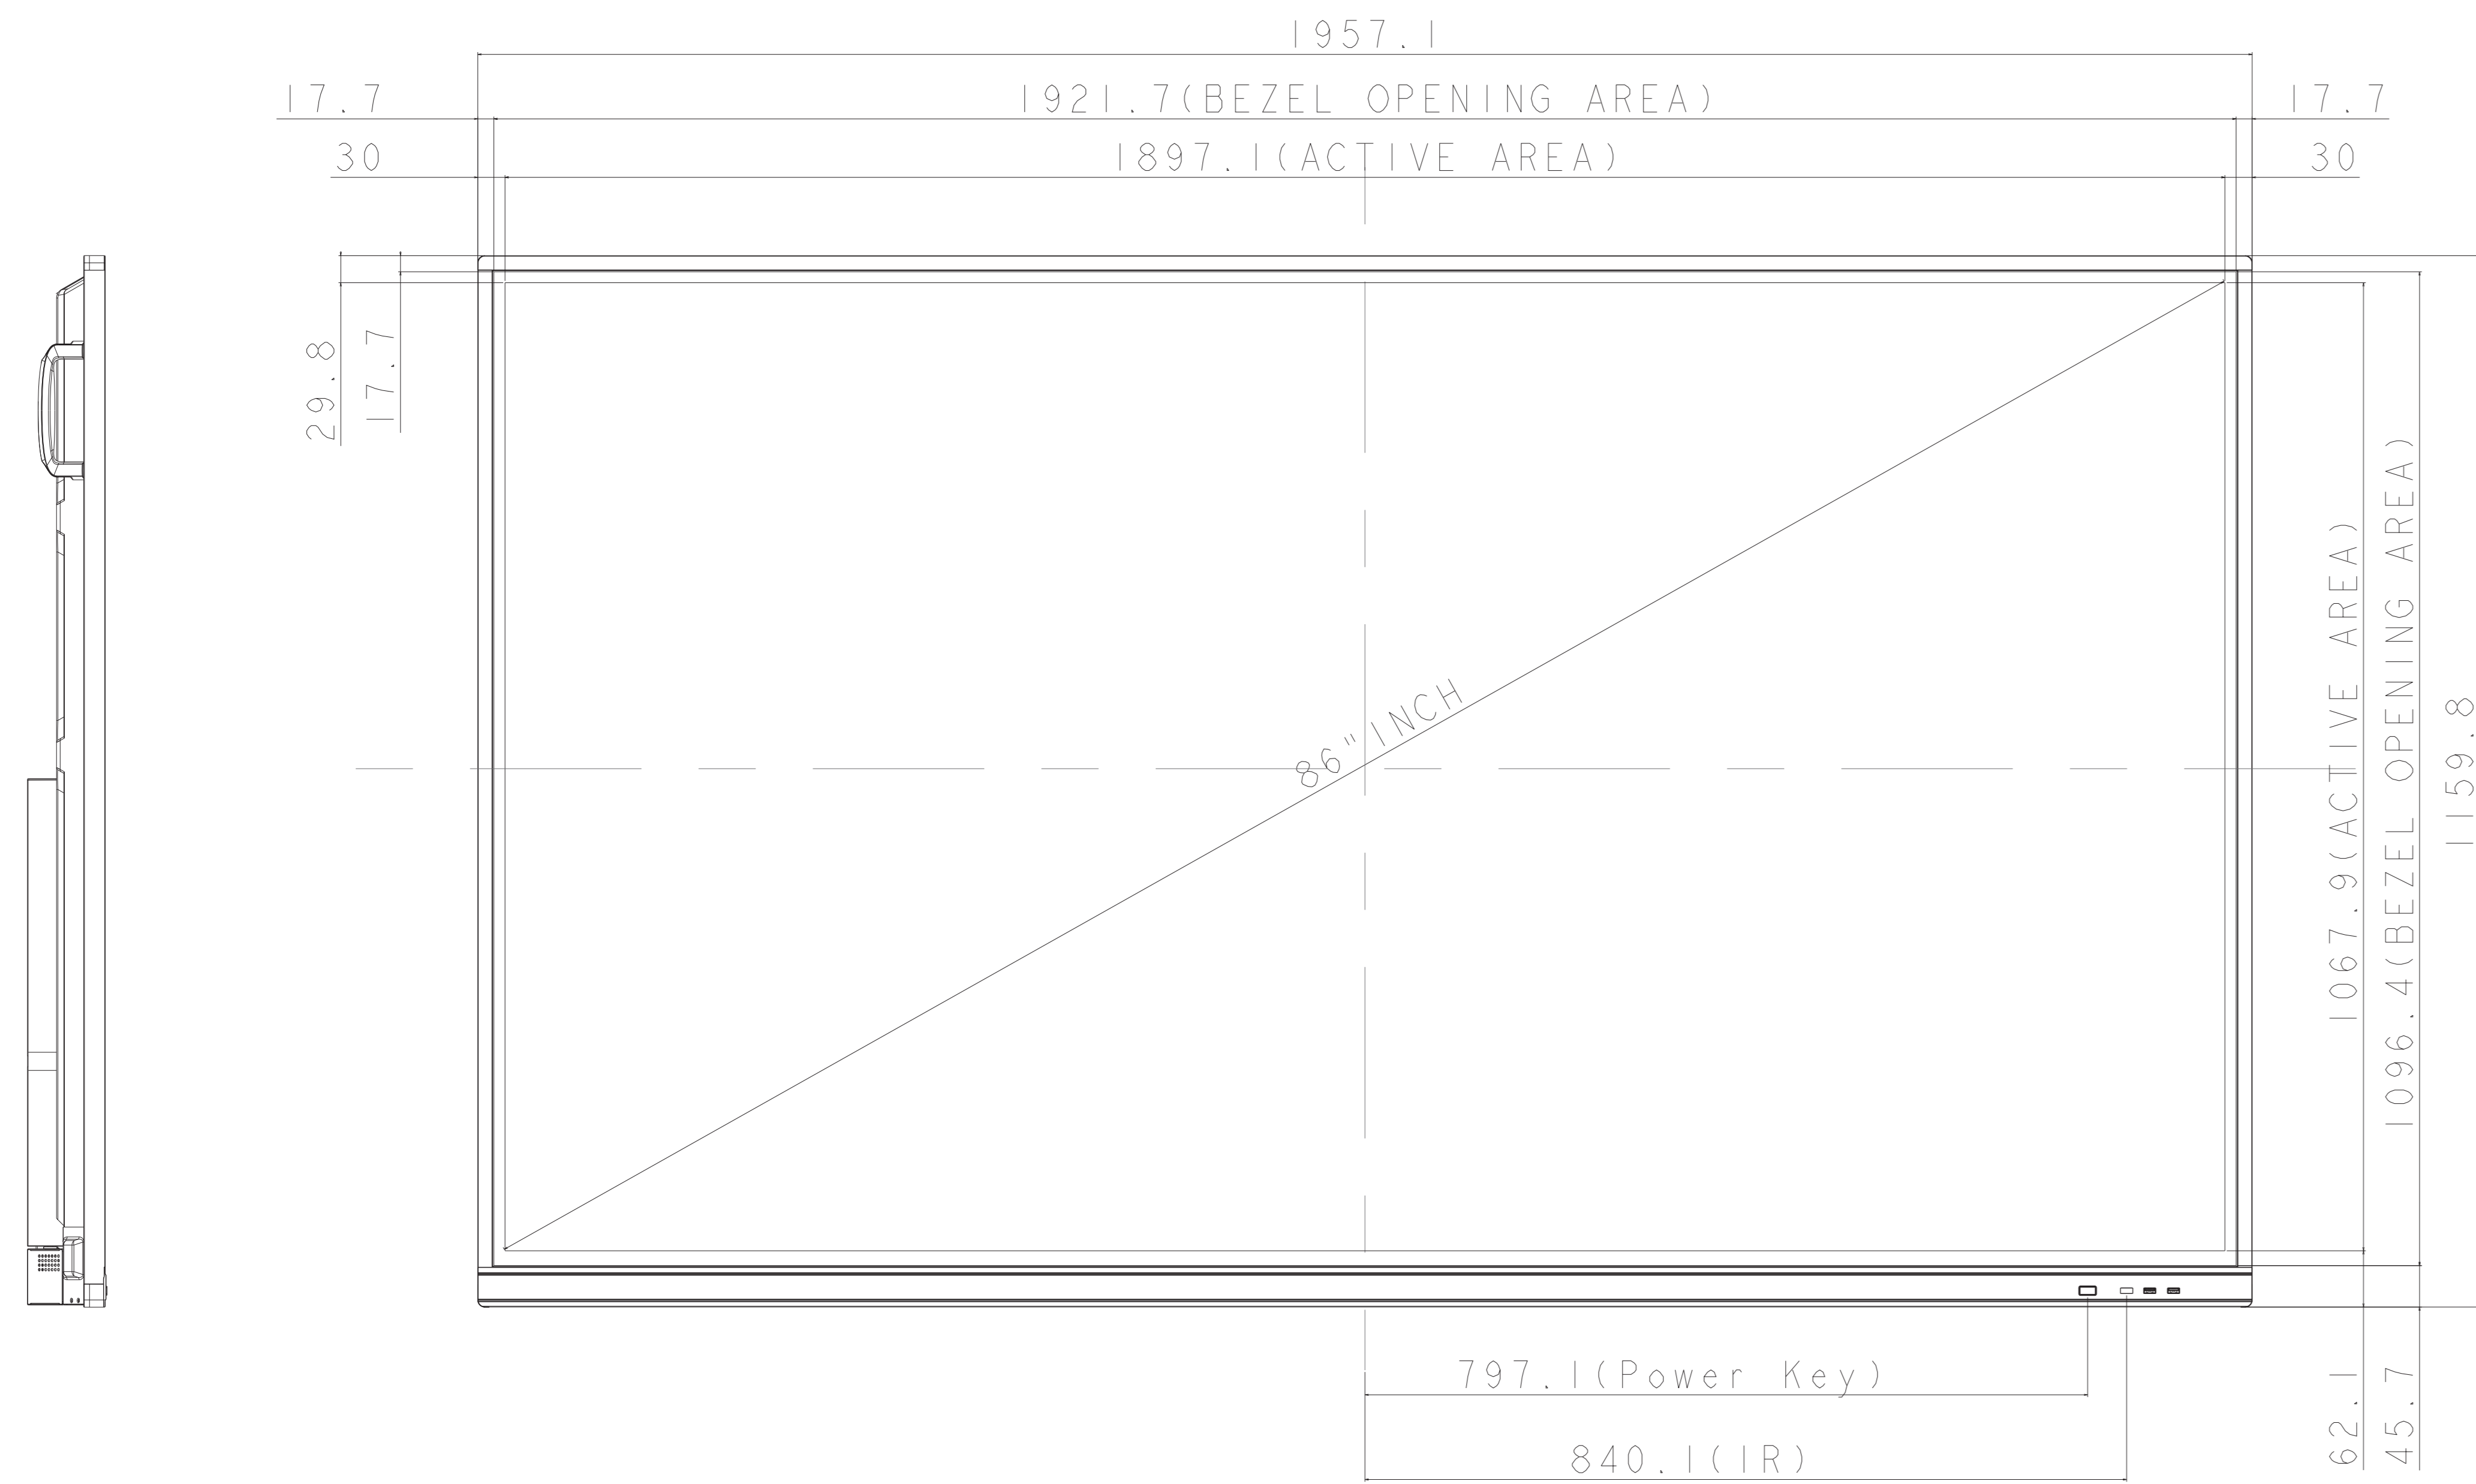

# CB861Q OUTLINE

SECTION A-A  
SCALE 1/1

UNIT	mm
MODEL	CB861Q
SCALE	1/5
NEC Display Solutions 2019/09/12	