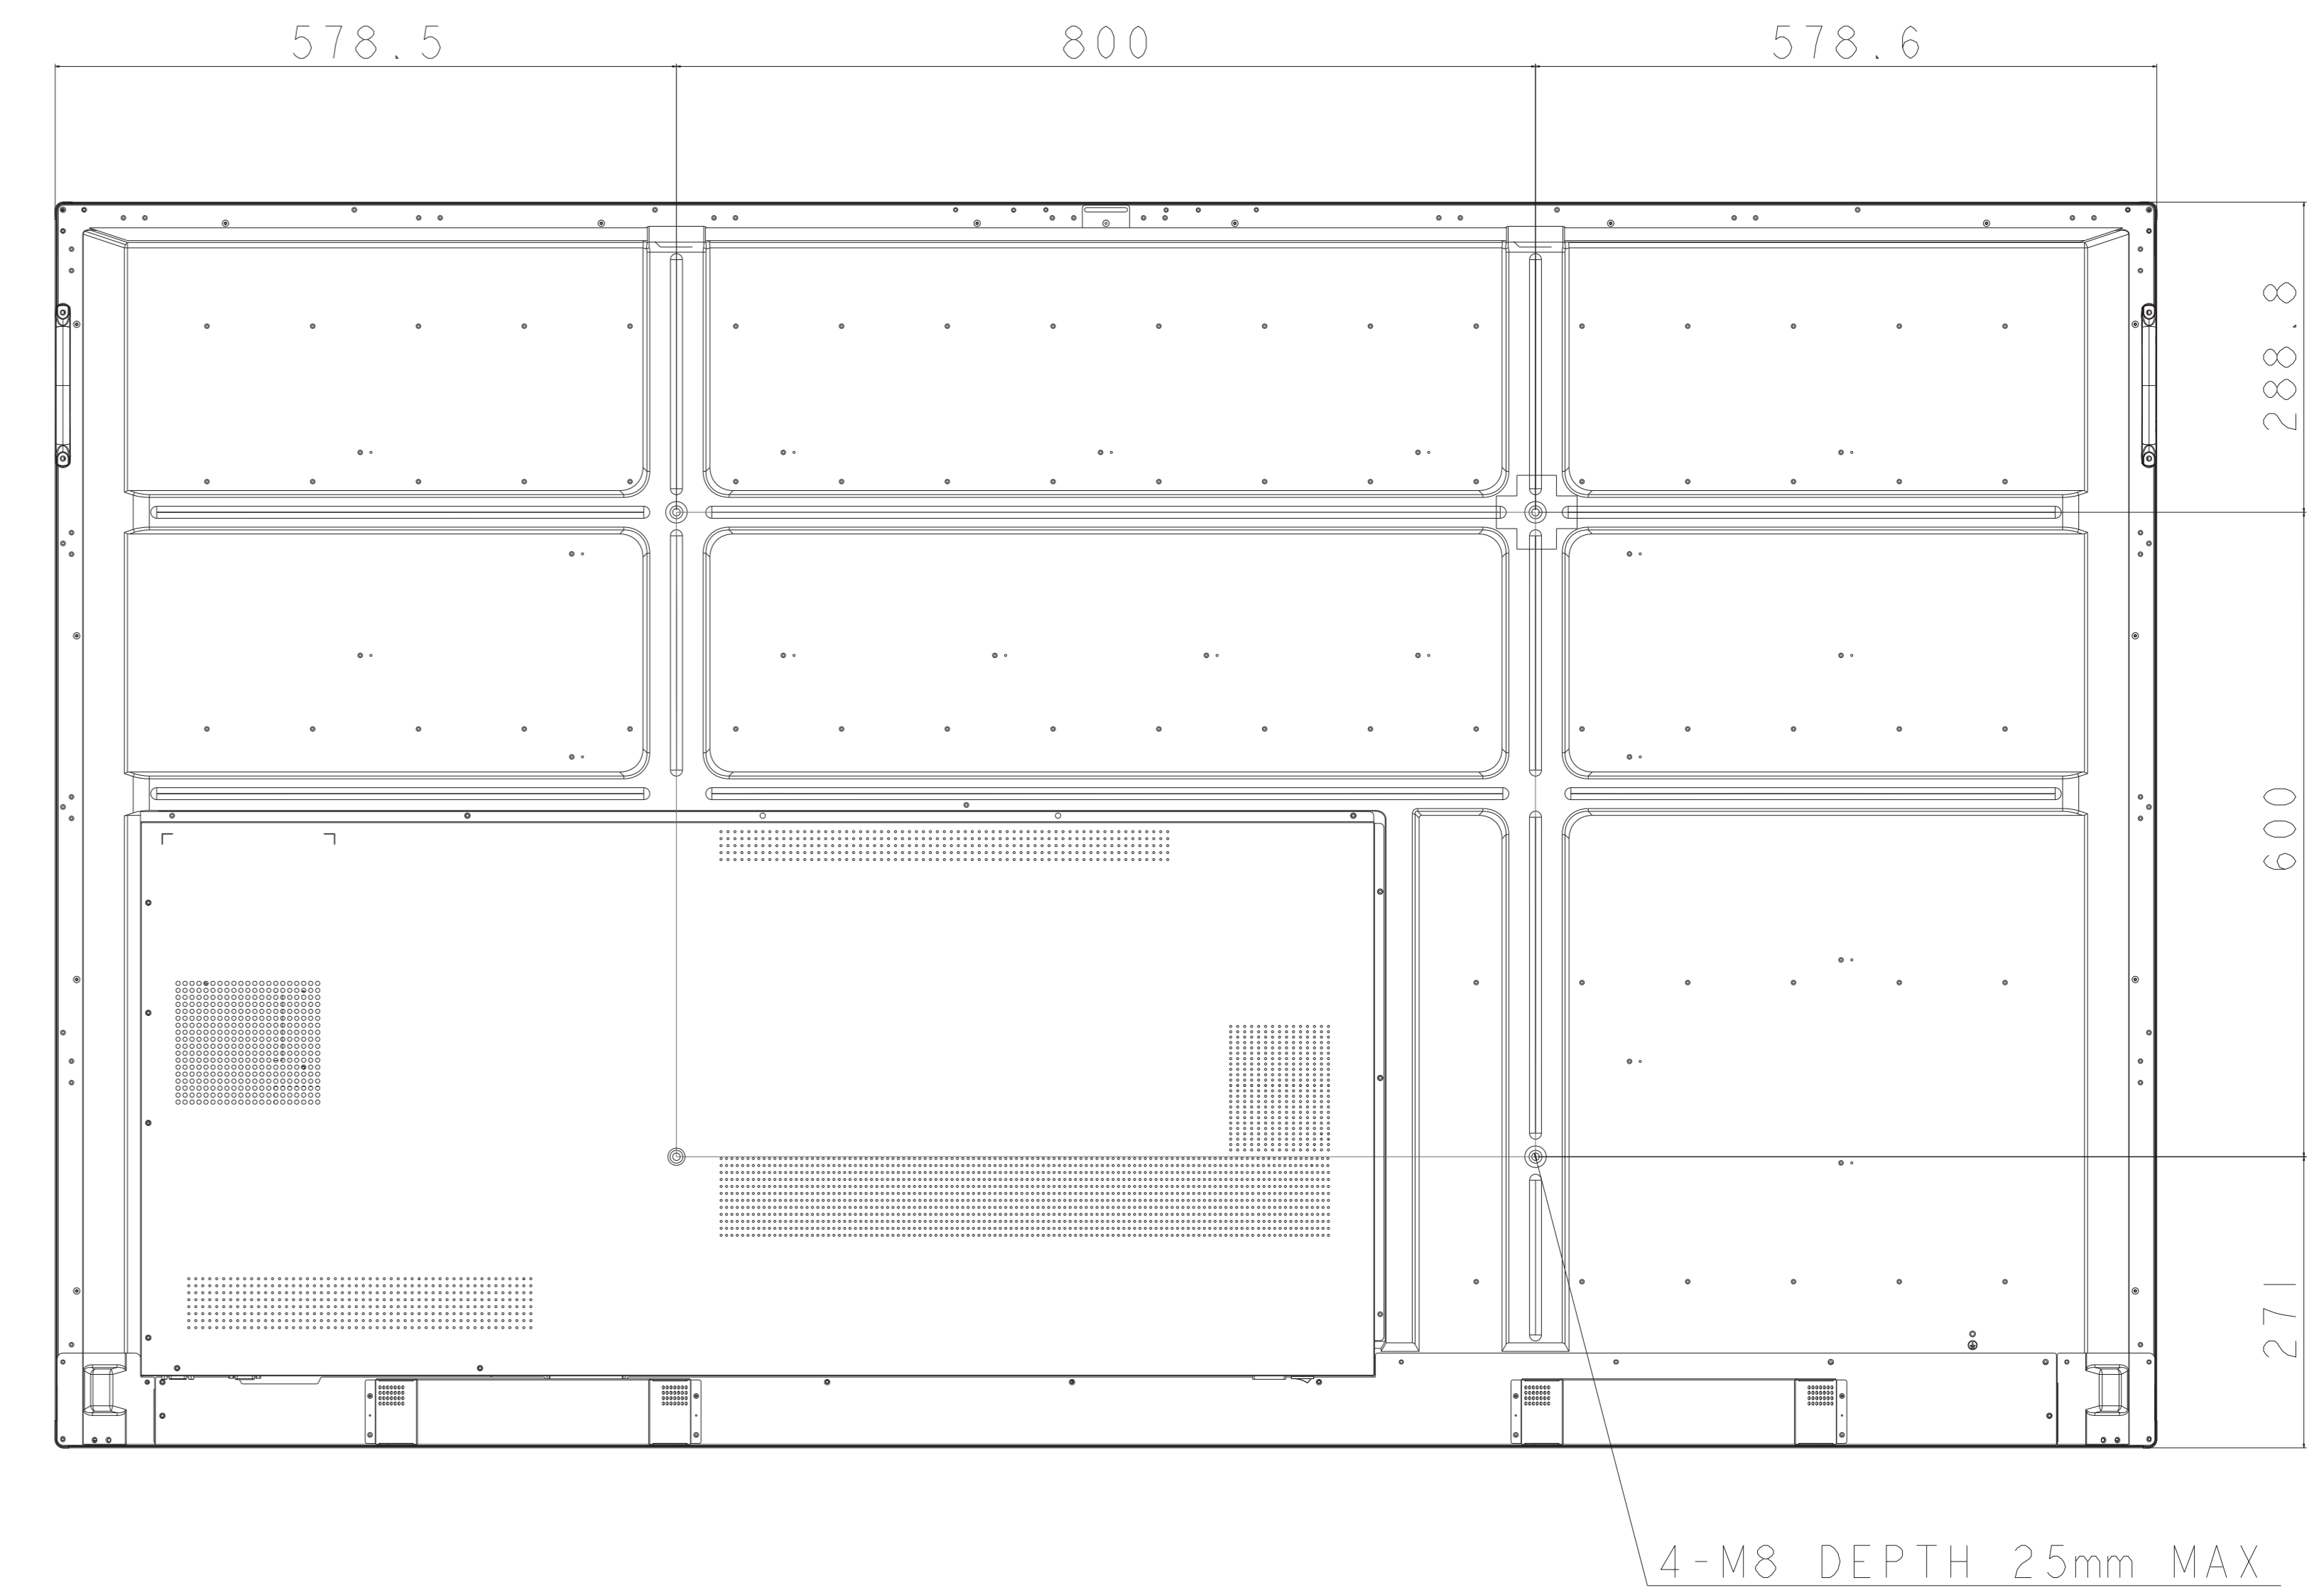

# CB861Q OUTLINE

SECTION A-A  
SCALE 1/1

UNIT	mm
MODEL	CB861Q
SCALE	1/5
NEC Display Solutions 2019/09/12	