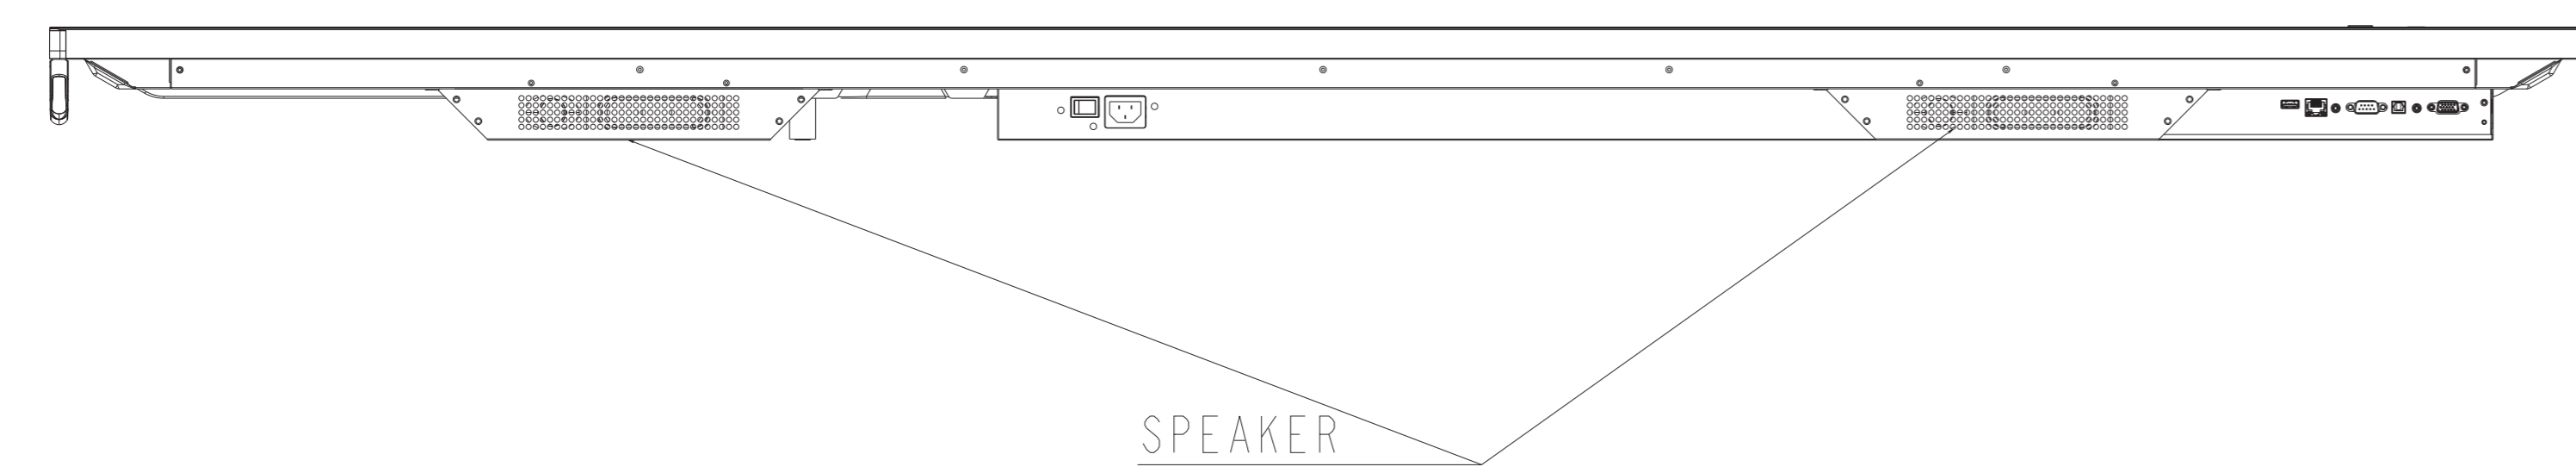

# CB861Q OUTLINE

SECTION A-A  
SCALE 1/1

UNIT	mm
MODEL	CB861Q
SCALE	1/5
NEC Display Solutions 2019/09/12	