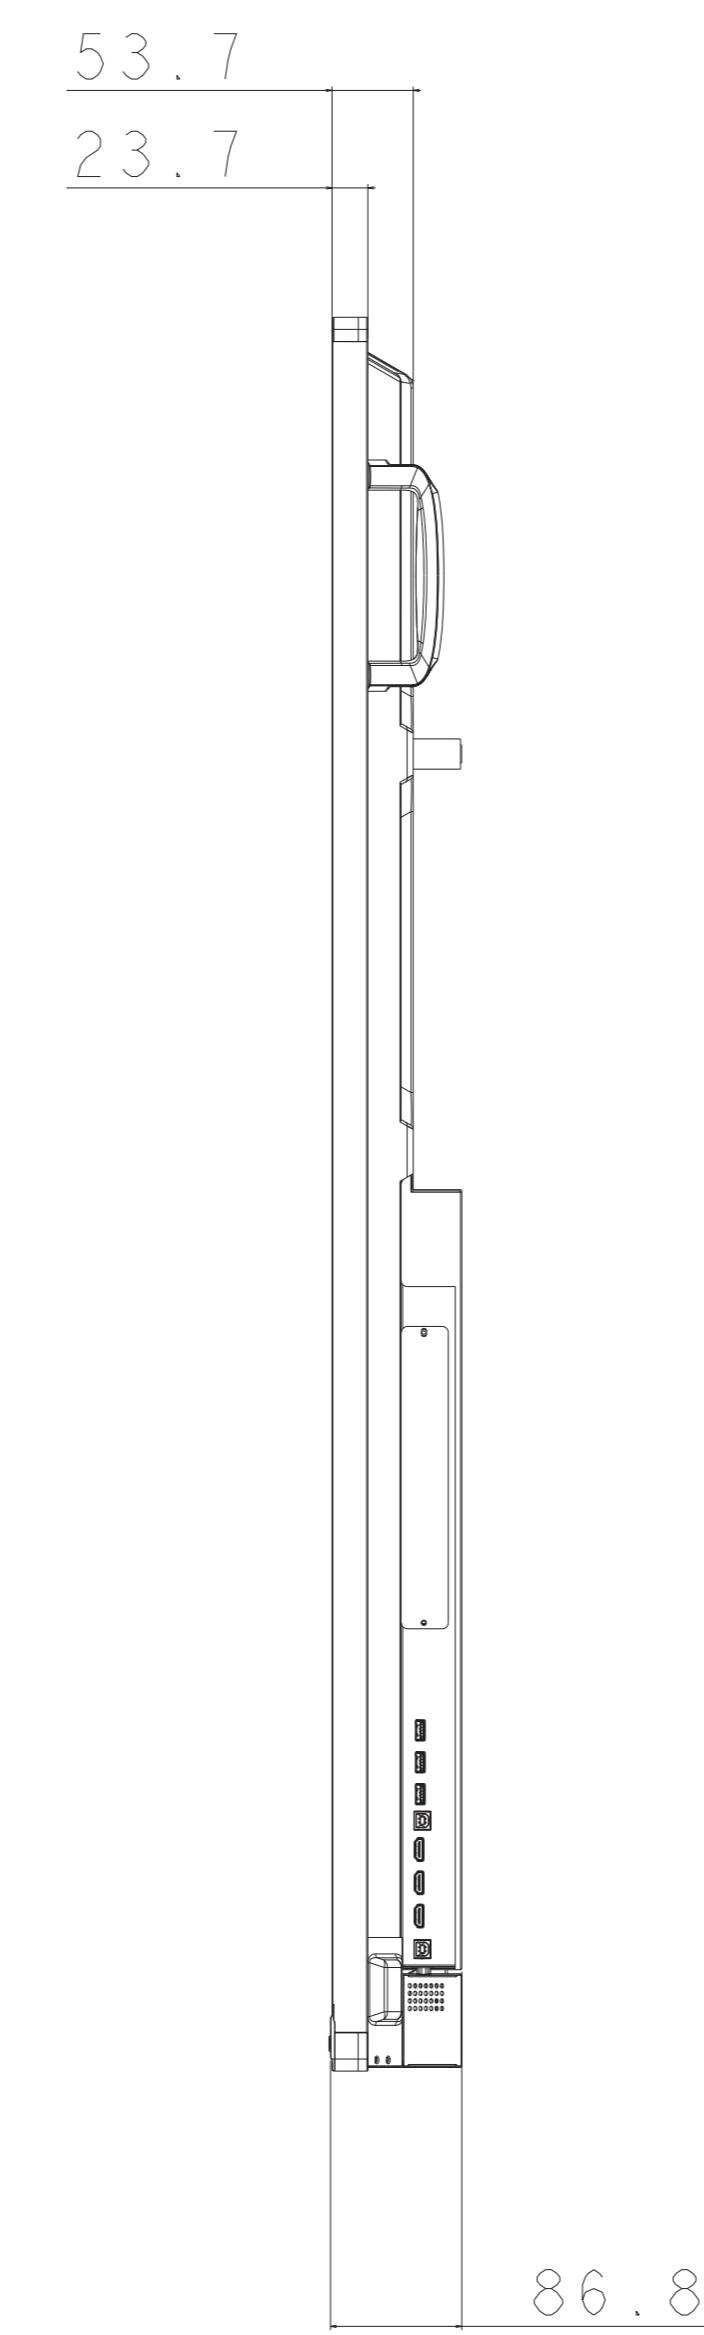

# CB861Q OUTLINE

SECTION A-A  
SCALE 1/1

UNIT	mm
MODEL	CB861Q
SCALE	1/5
NEC Display Solutions 2019/09/12	