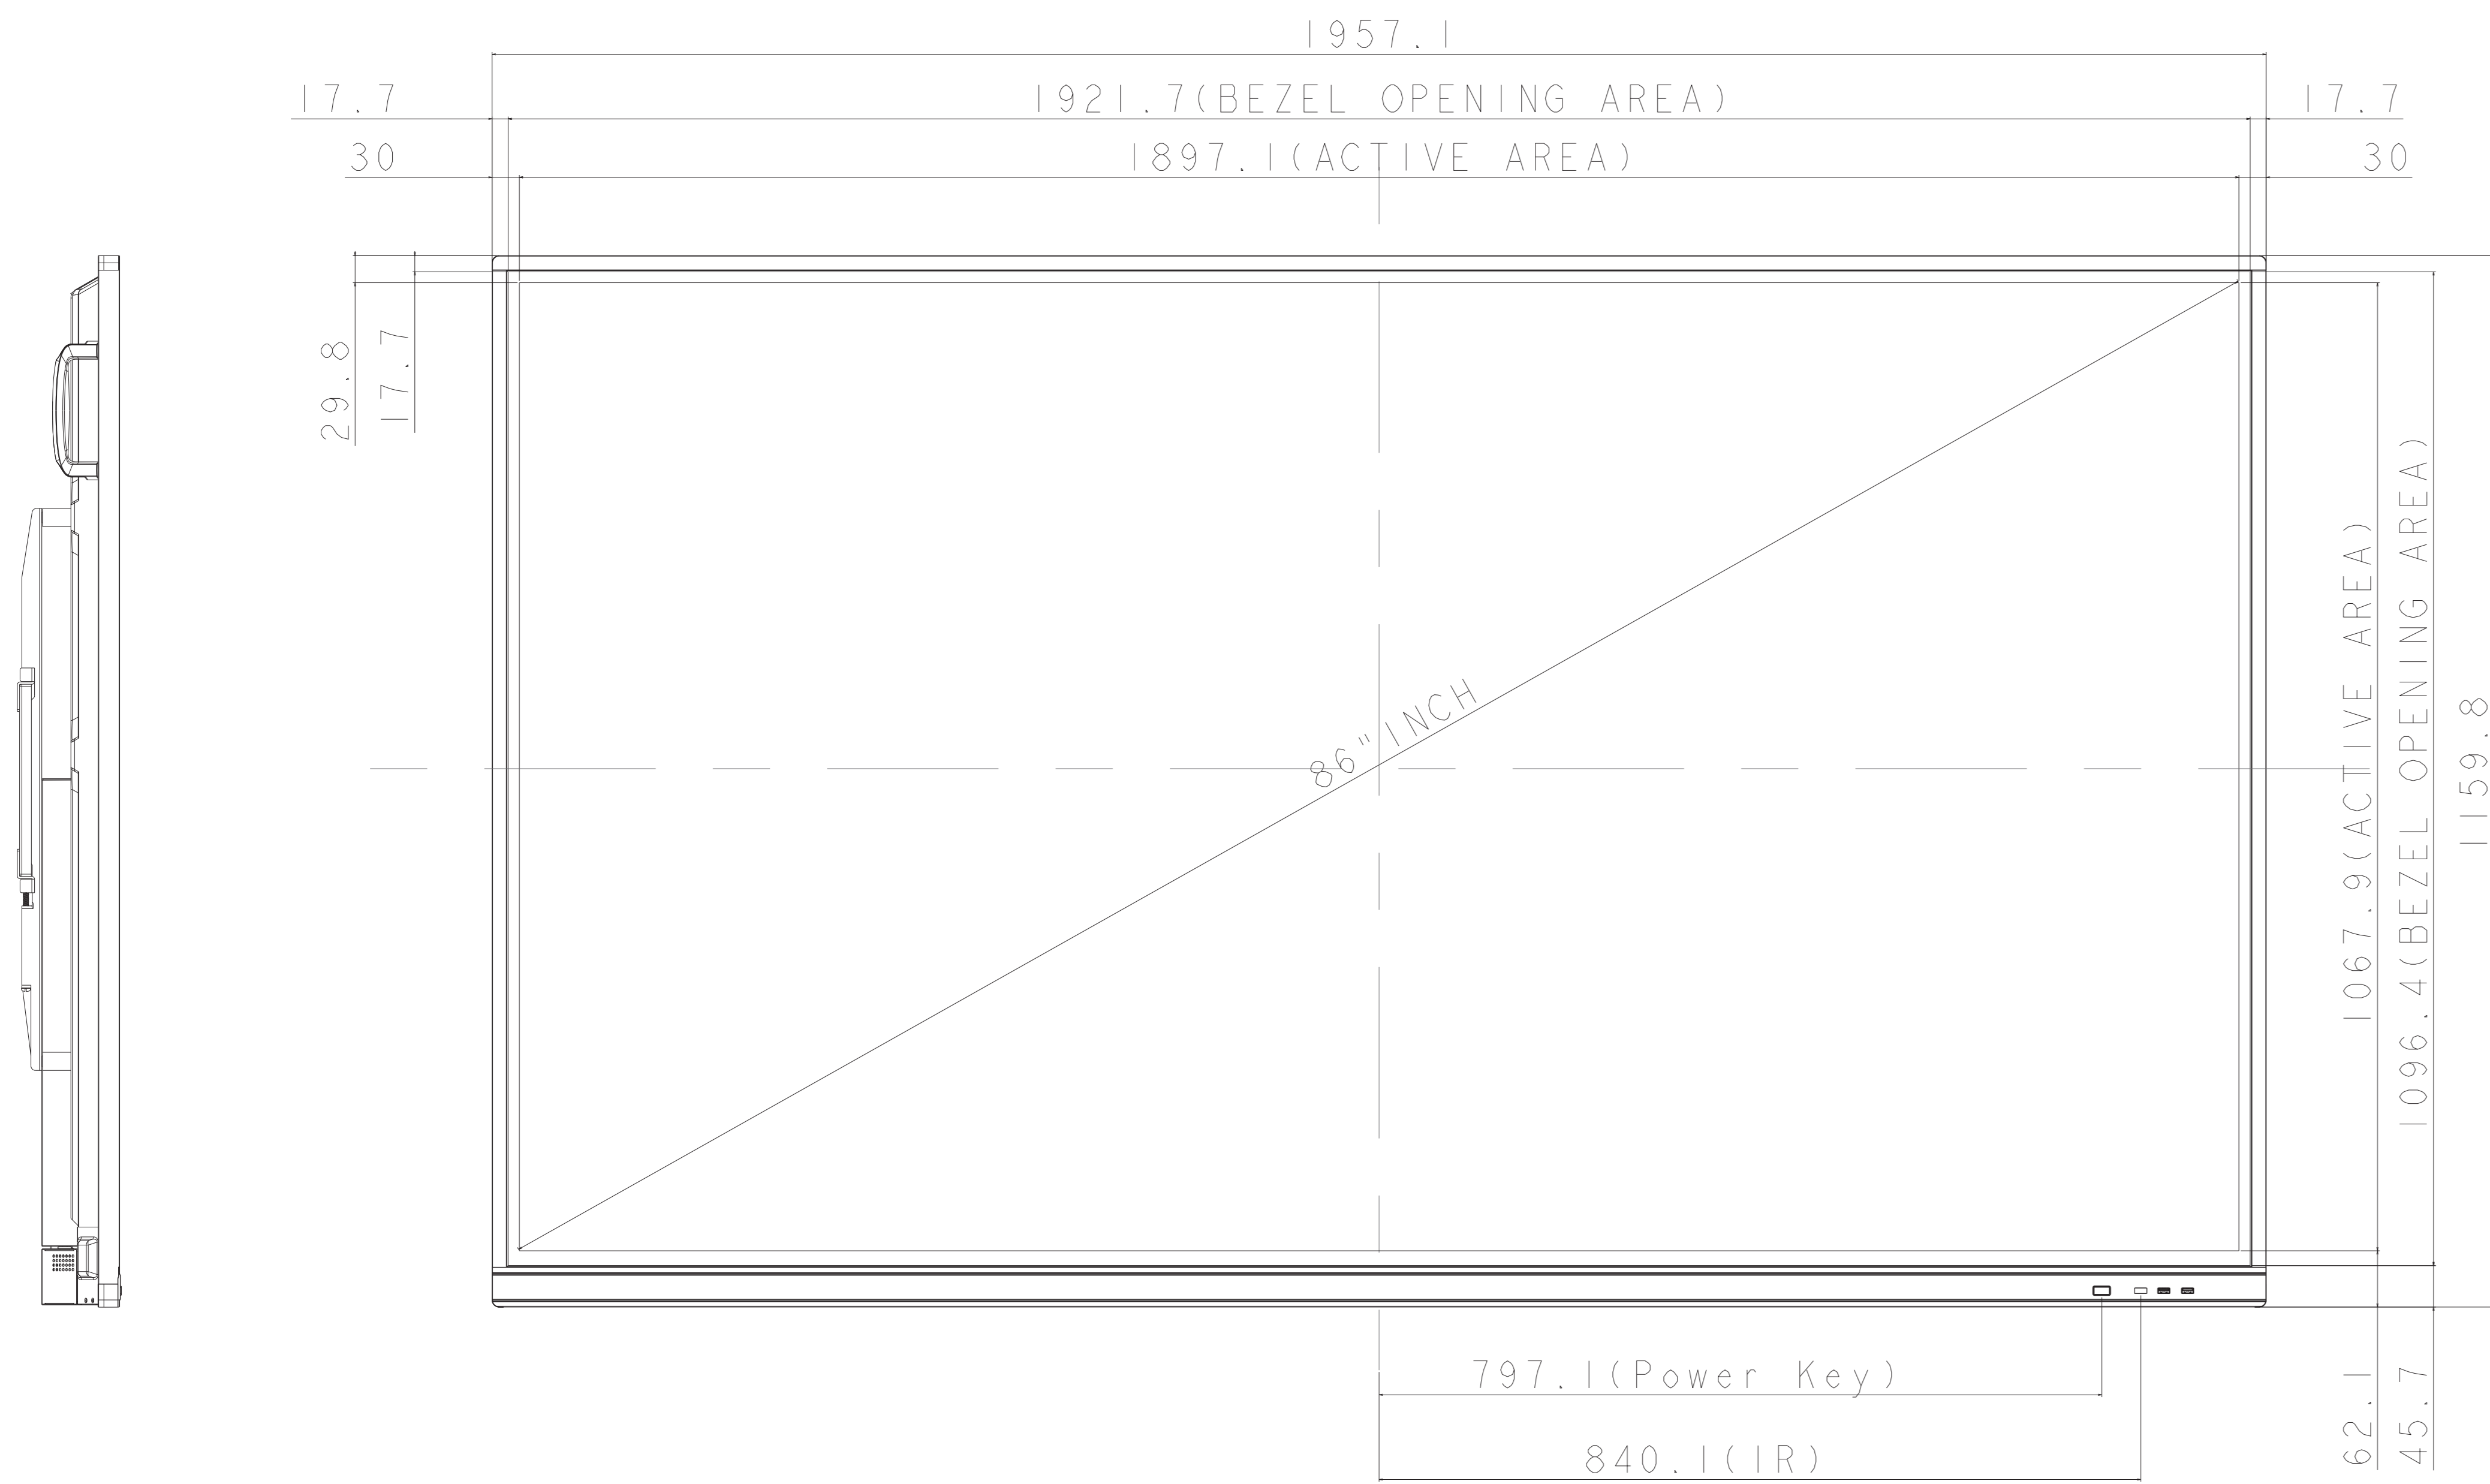

CB861Q WITH WALL MOUNT

SECTION A-A
SCALE 1/1

UNIT	mm
MODEL	CB861Q
SCALE	1/5
NEC Display Solutions 2019/09/12	