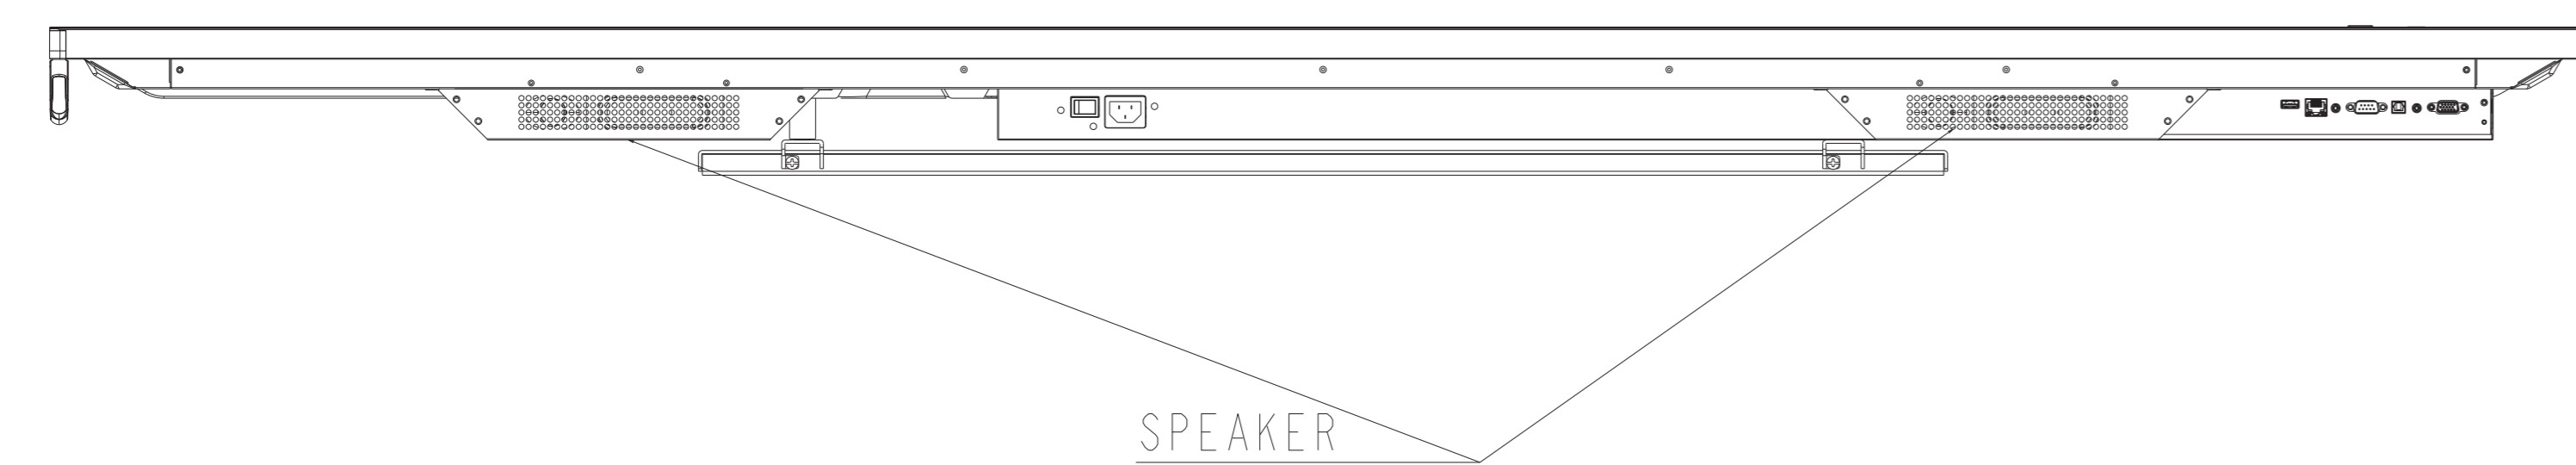

CB861Q WITH WALL MOUNT

SECTION A-A
SCALE 1/1

UNIT	mm
MODEL	CB861Q
SCALE	1/5
NEC Display Solutions 2019/09/12	