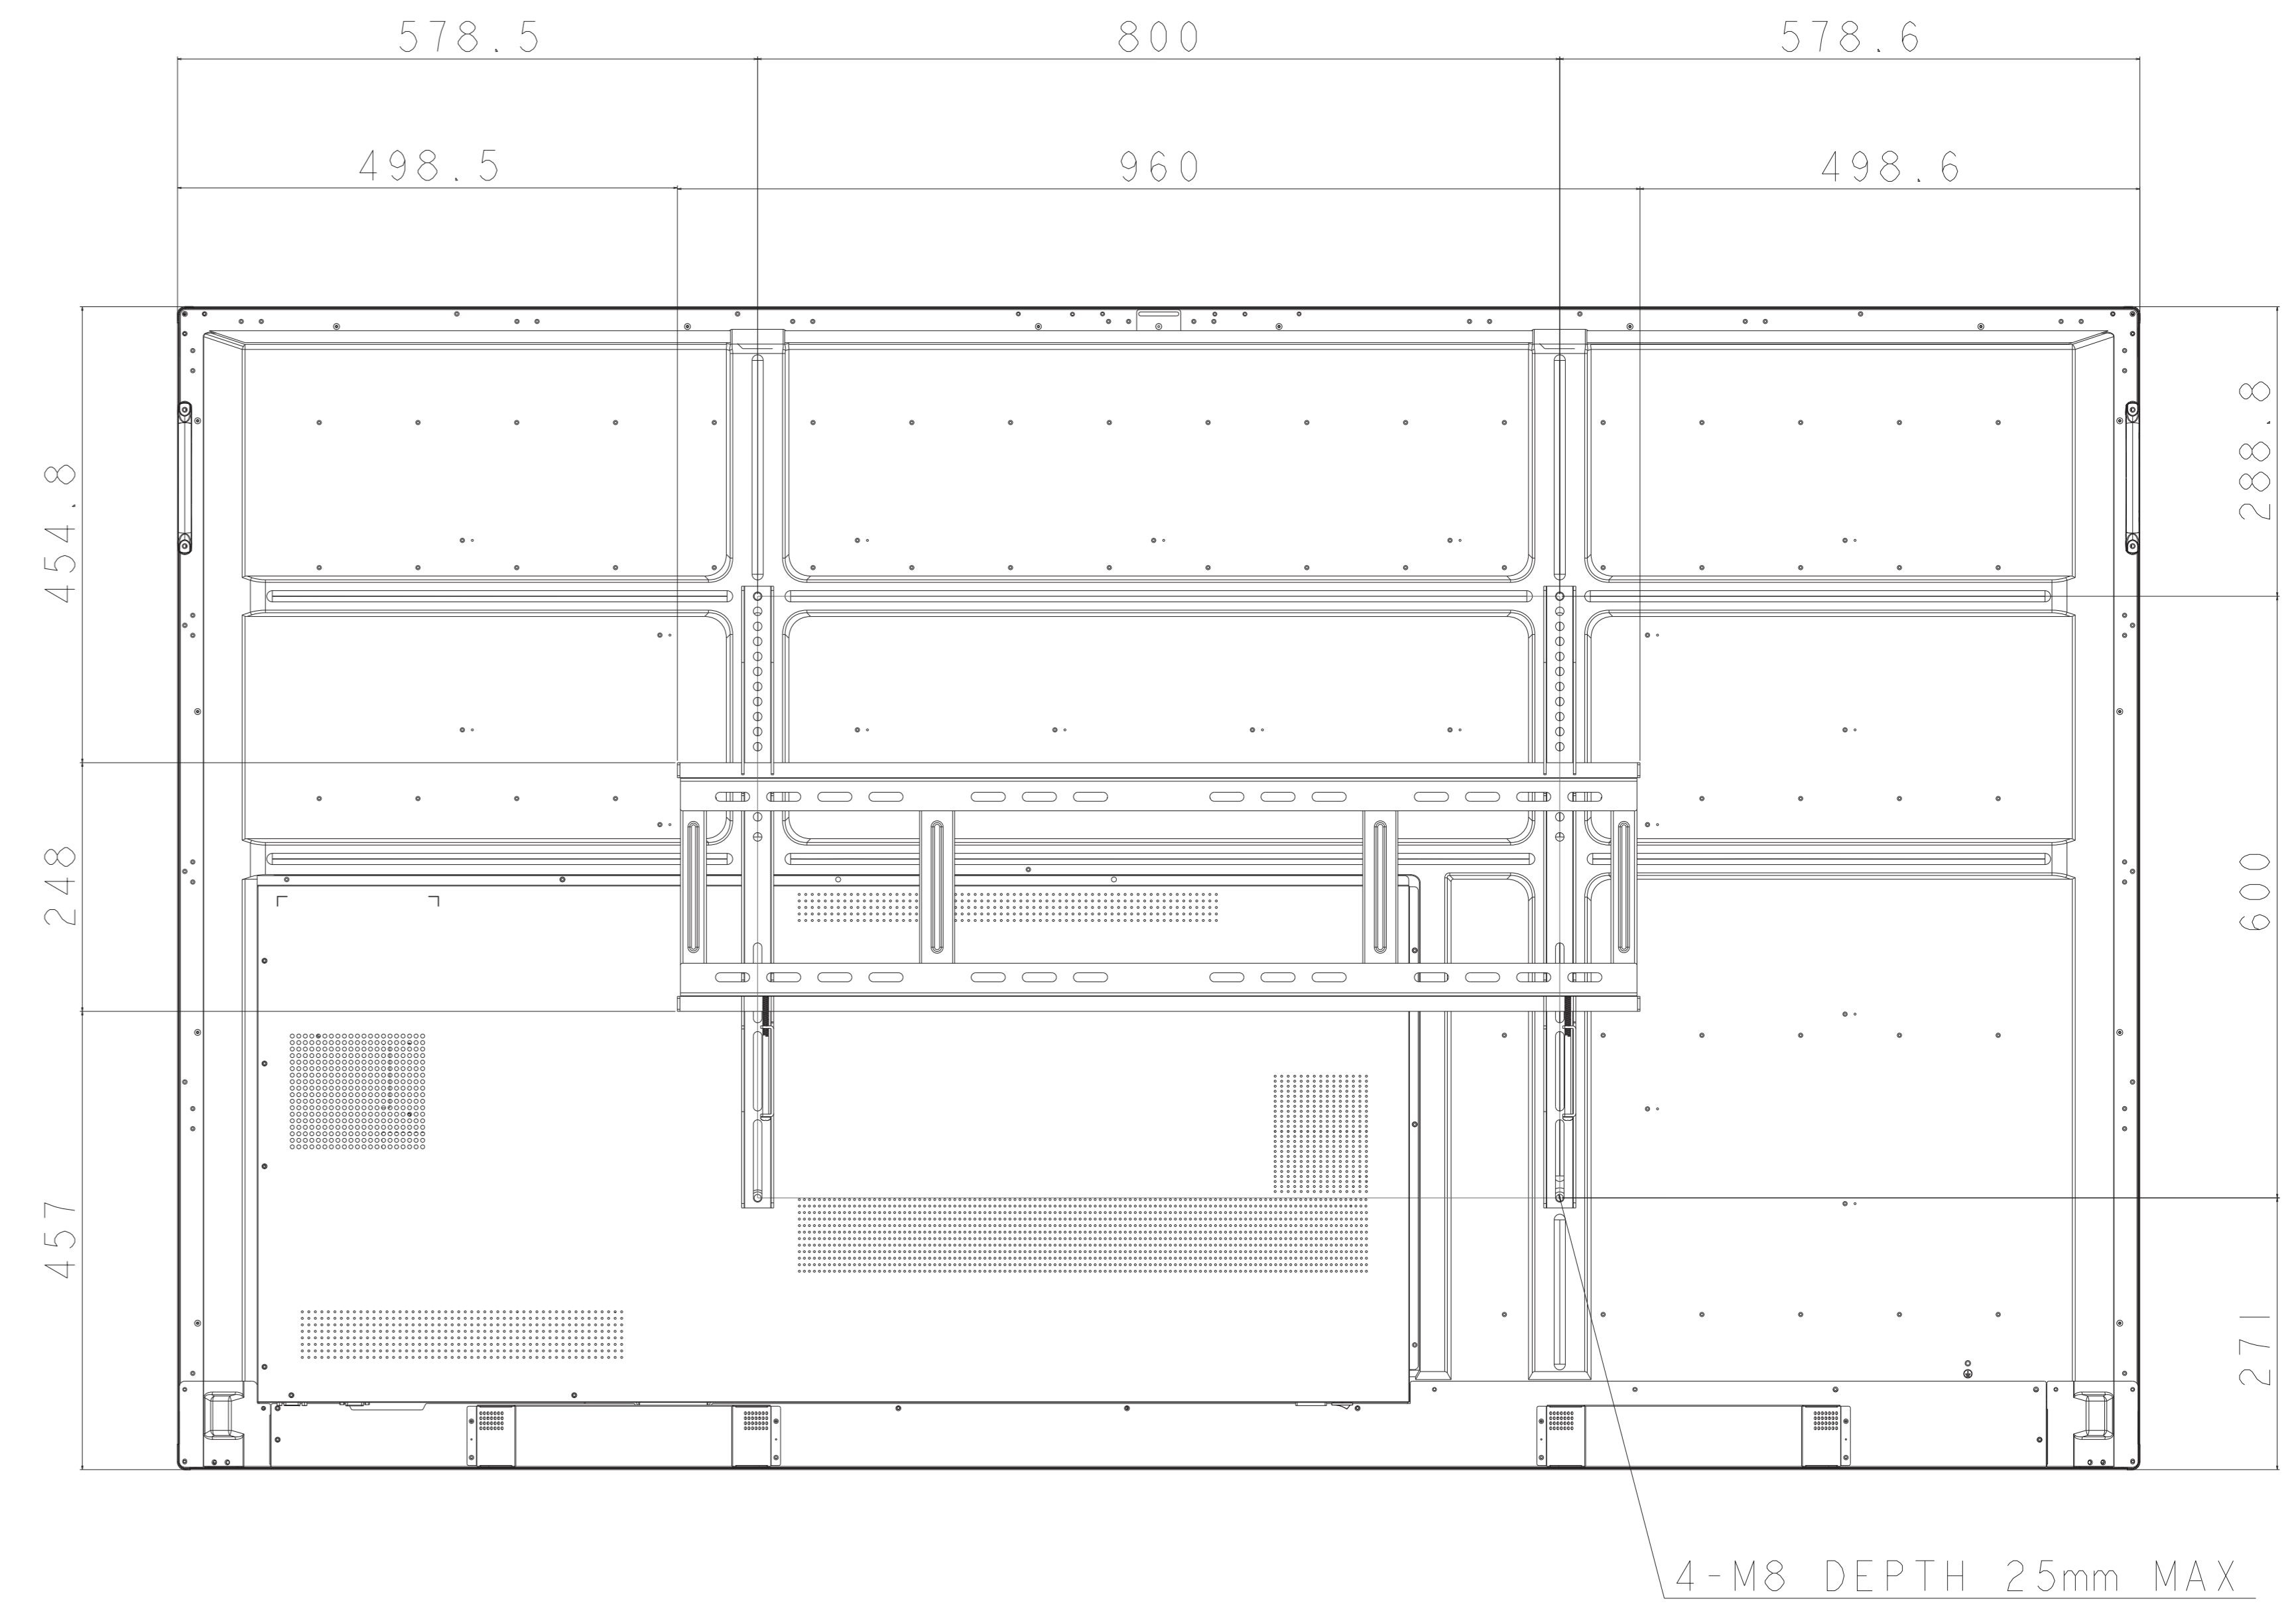

CB861Q WITH WALL MOUNT

SECTION A-A
SCALE 1/1

UNIT	mm
MODEL	CB861Q
SCALE	1/5
NEC Display Solutions 2019/09/12	