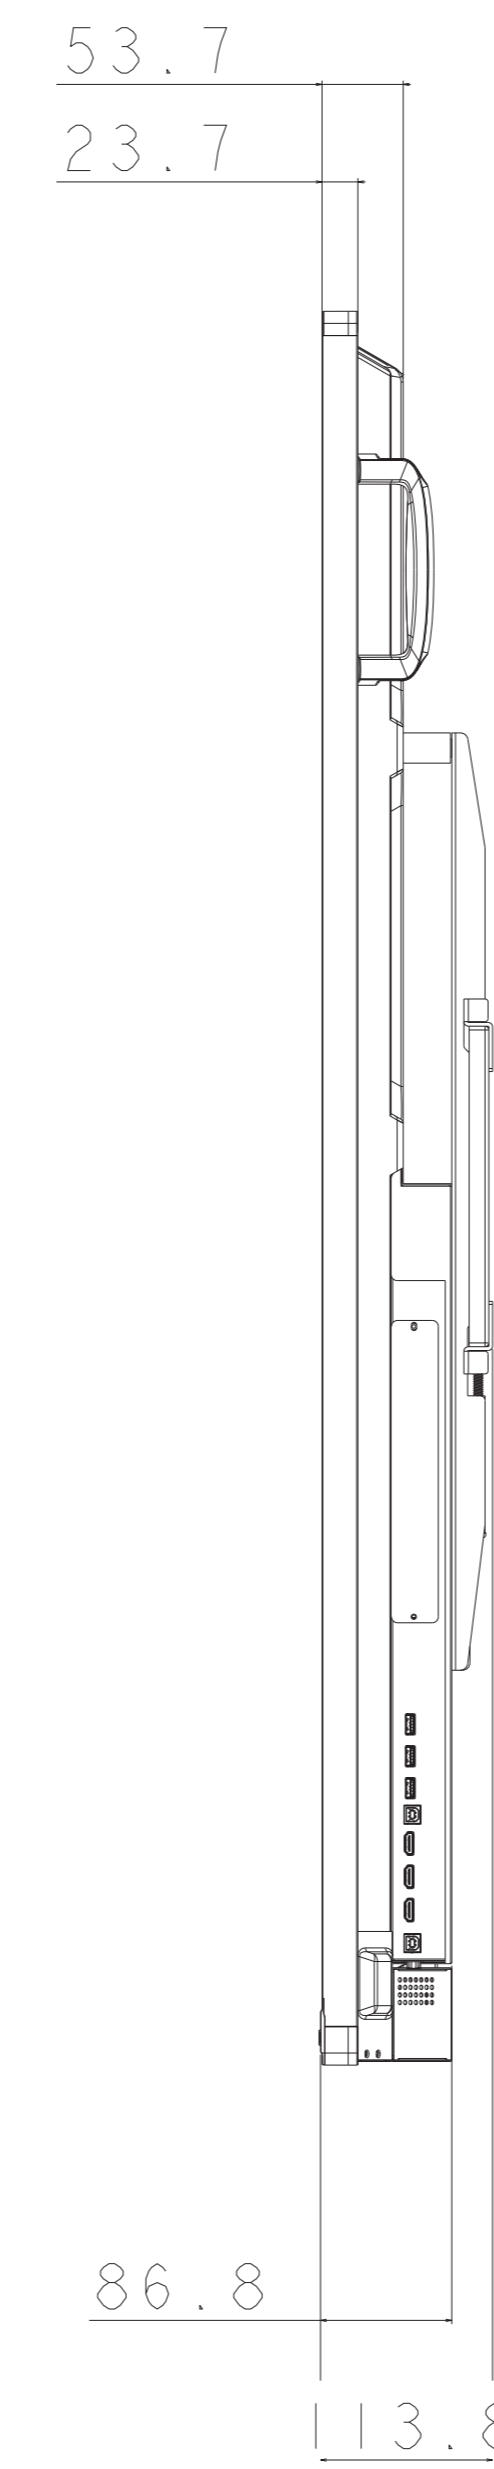

CB861Q WITH WALL MOUNT

SECTION A-A
SCALE 1/1

UNIT	mm
MODEL	CB861Q
SCALE	1/5
NEC Display Solutions 2019/09/12	