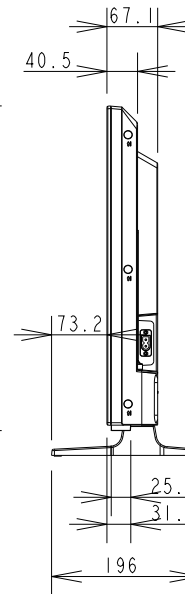

E328 PD WITH STAND OUTLINE

SECTION A-A
SCALE 1/1

DETAIL B
SCALE 1/2

UNIT	mm
MODEL	E328 PD with Stand
SCALE	1/10
Sharp NEC Display Solutions 2021/03/10	