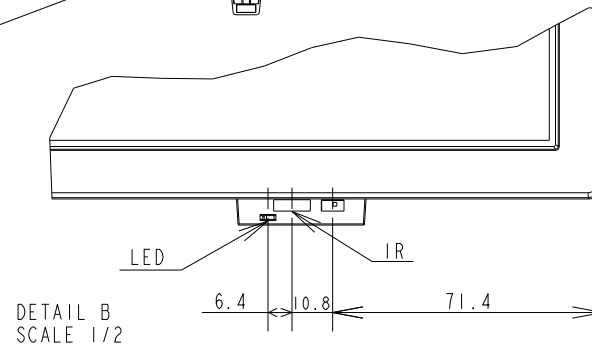

E328 PD WITH STAND OUTLINE

SECTION A-A
SCALE 1/1

DETAIL B
SCALE 1/2

UNIT	mm
MODEL	E328 PD with Stand
SCALE	1/10
Sharp NEC Display Solutions 2021/03/10	