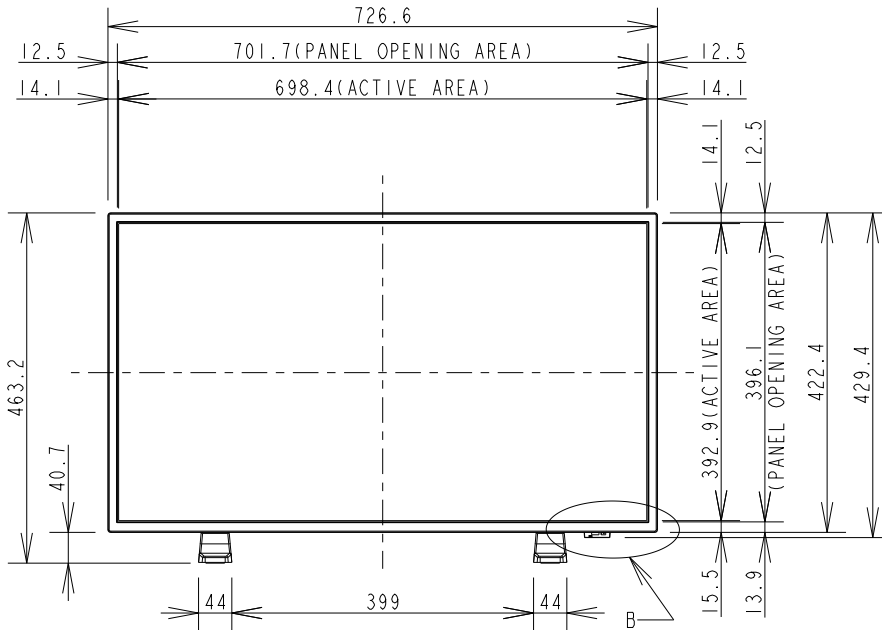

E328 PD WITH STAND OUTLINE

SECTION A-A
SCALE 1/1

DETAIL B
SCALE 1/2

UNIT	mm
MODEL	E328 PD with Stand
SCALE	1/10
Sharp NEC Display Solutions 2021/03/10	