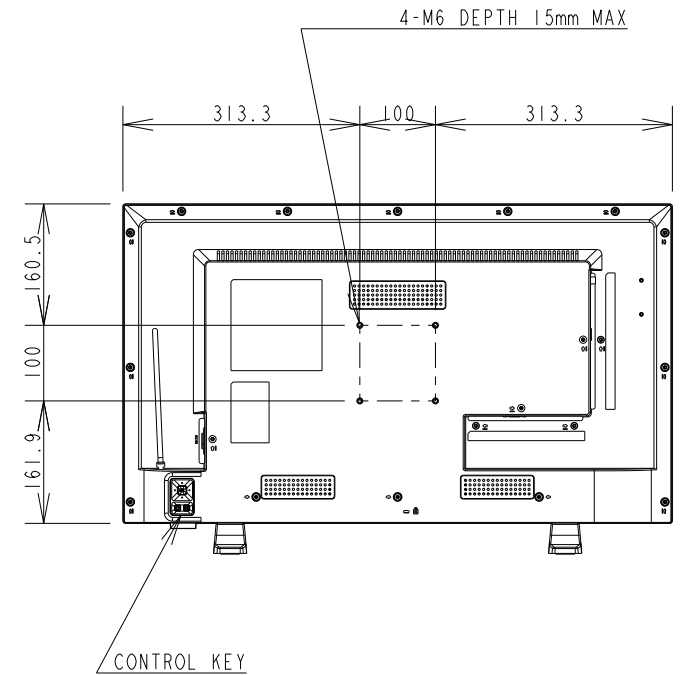

E328 PD WITH STAND OUTLINE

SECTION A-A
SCALE 1/1

DETAIL B
SCALE 1/2

UNIT	mm
MODEL	E328 PD with Stand
SCALE	1/10
Sharp NEC Display Solutions 2021/03/10	