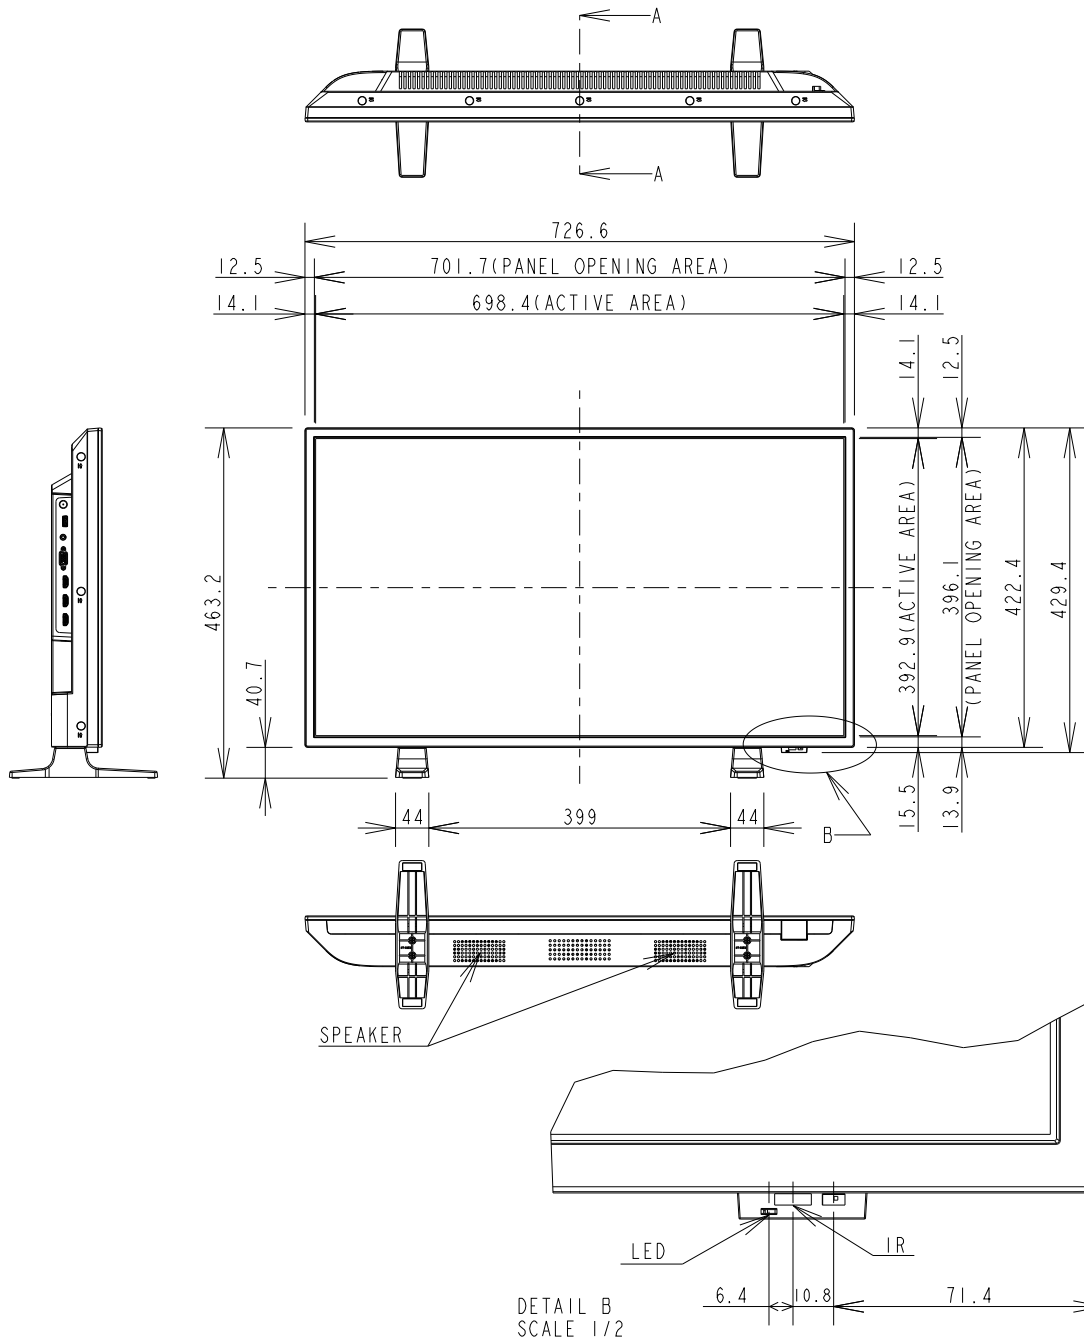

E328 TV WITH STAND OUTLINE

SECTION A-A
SCALE 1/1

| | |
|---|--------------------|
| UNIT | mm |
| MODEL | E328 TV with Stand |
| SCALE | 1/10 |
| Sharp NEC Display Solutions 2021/03/10 | |