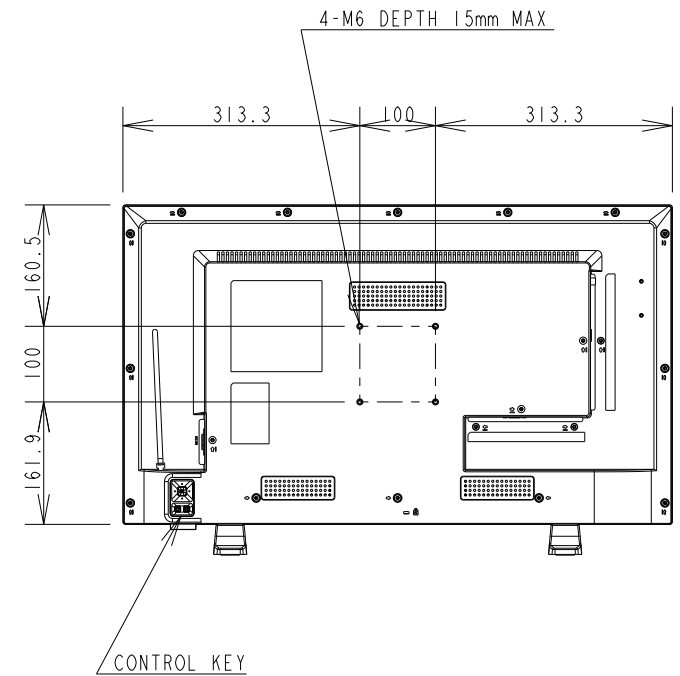

E328 TV WITH STAND OUTLINE

SECTION A-A
SCALE 1/1

| | |
|---|--------------------|
| UNIT | mm |
| MODEL | E328 TV with Stand |
| SCALE | 1/10 |
| Sharp NEC Display Solutions 2021/03/10 | |