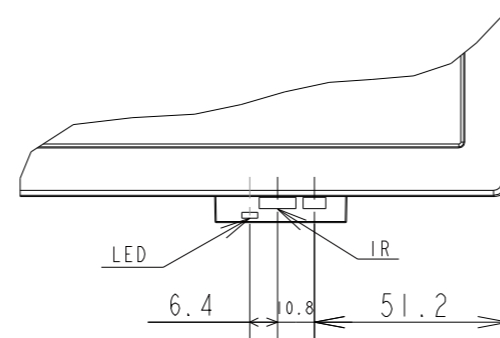

E438 PD OUTLINE

SECTION A-A
SCALE 1/1

DETAIL B
SCALE 1/2

UNIT	mm
MODEL	E438 PD
SCALE	1/10
Sharp NEC Display Solutions 2021/02/26	