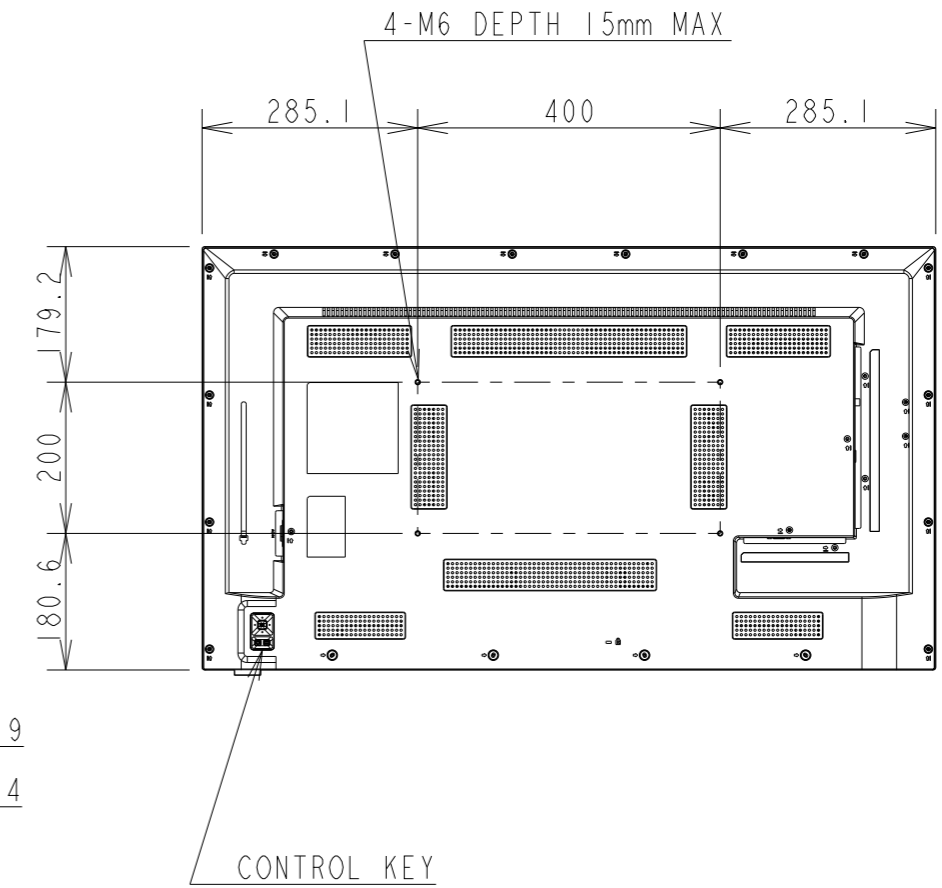

E438 PD OUTLINE

SECTION A-A
SCALE 1/1

DETAIL B
SCALE 1/2

UNIT	mm
MODEL	E438 PD
SCALE	1/10
Sharp NEC Display Solutions 2021/02/26	