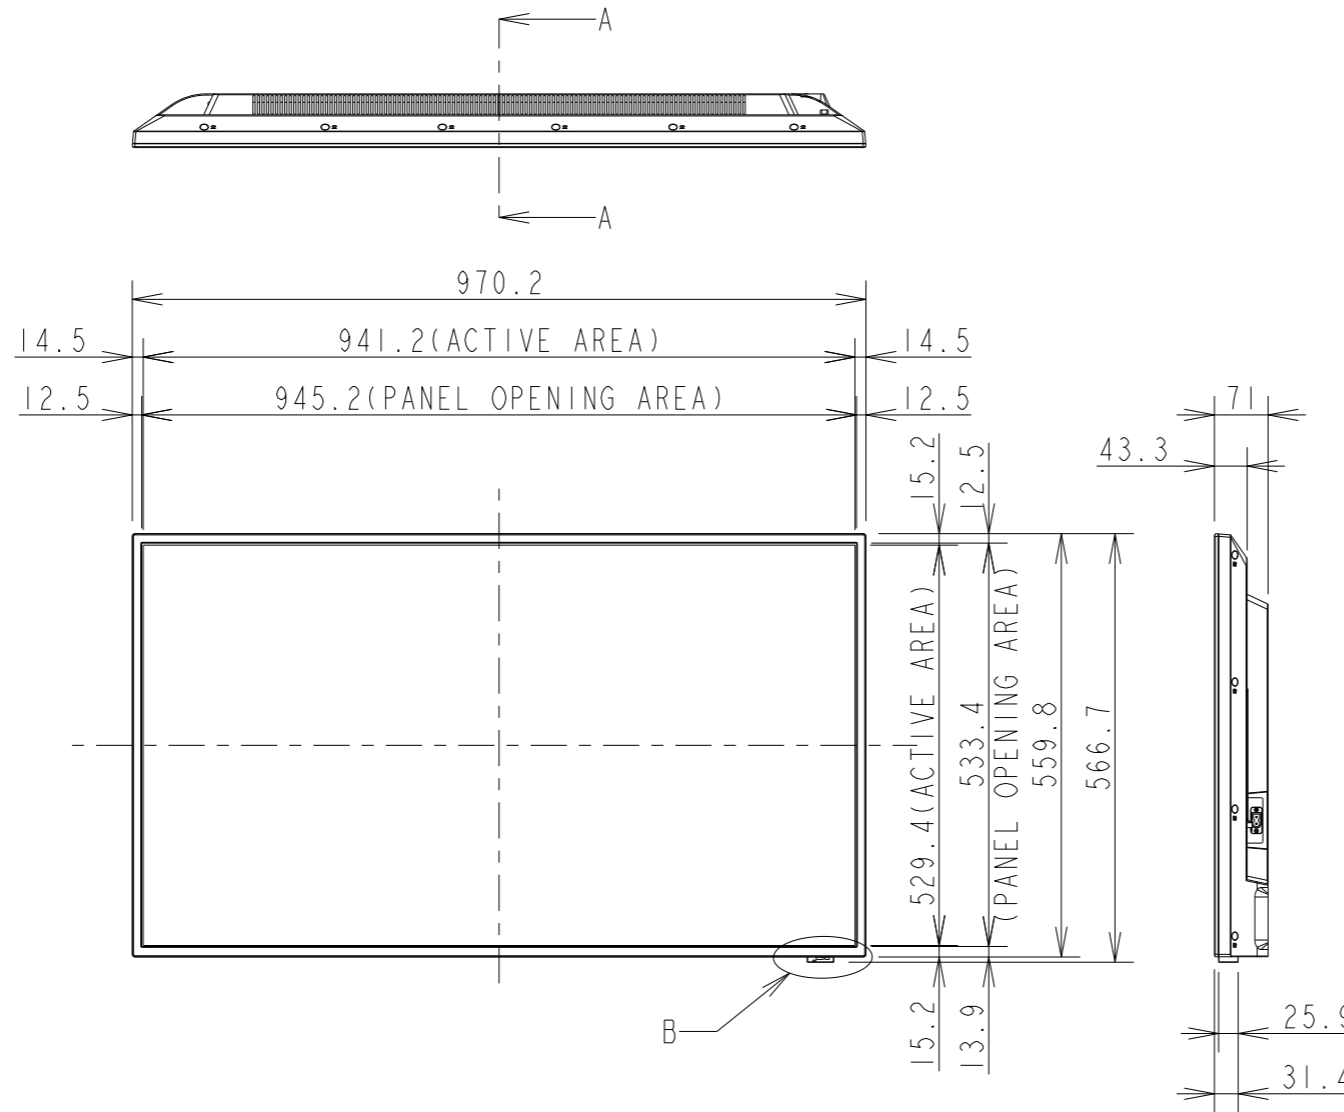

E438 PD OUTLINE

SECTION A-A
SCALE 1/1

DETAIL B
SCALE 1/2

UNIT	mm
MODEL	E438 PD
SCALE	1/10
Sharp NEC Display Solutions 2021/02/26	