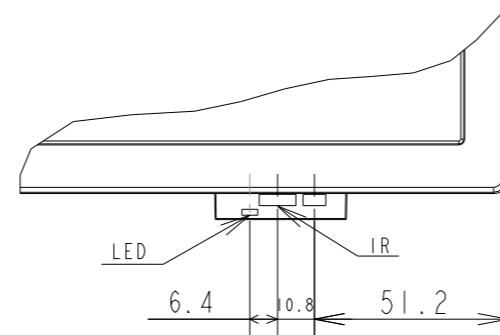

E438 PD WITH STAND OUTLINE

SECTION A-A
SCALE 1/1

DETAIL B
SCALE 1/2

UNIT	mm
MODEL	E438 PD with stand
SCALE	1/10
Sharp NEC Display Solutions 2021/03/10	