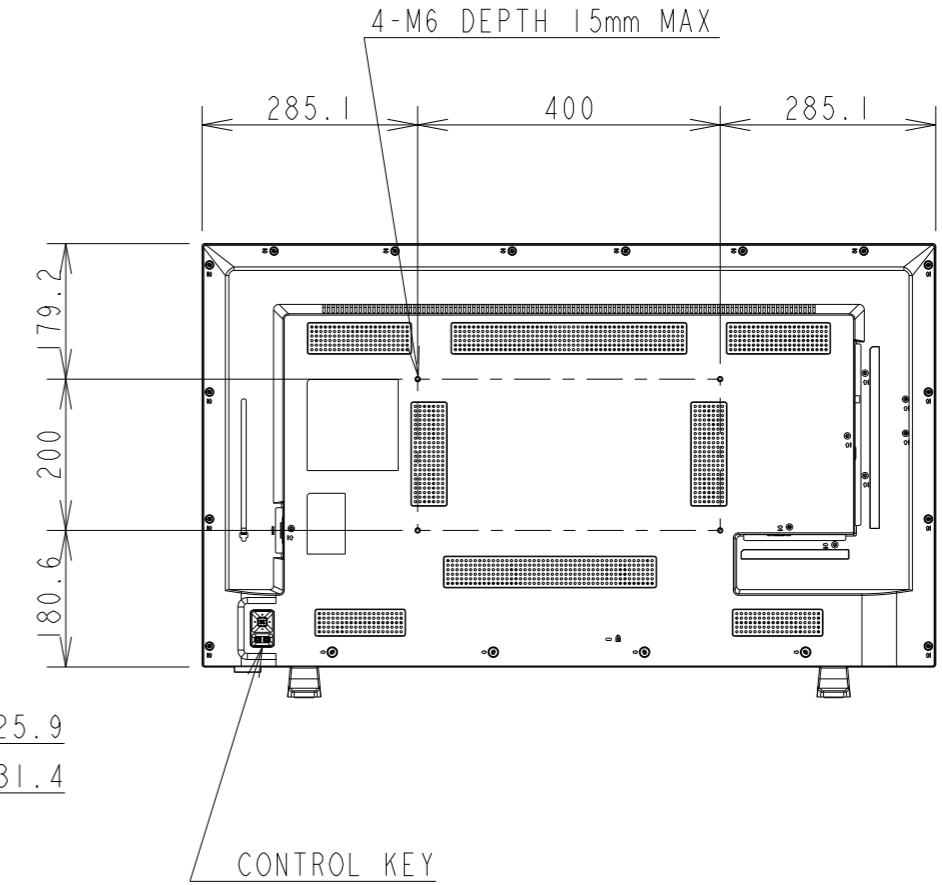

E438 PD WITH STAND OUTLINE

SECTION A-A
SCALE 1/1

DETAIL B
SCALE 1/2

UNIT	mm
MODEL	E438 PD with stand
SCALE	1/10
Sharp NEC Display Solutions 2021/03/10	