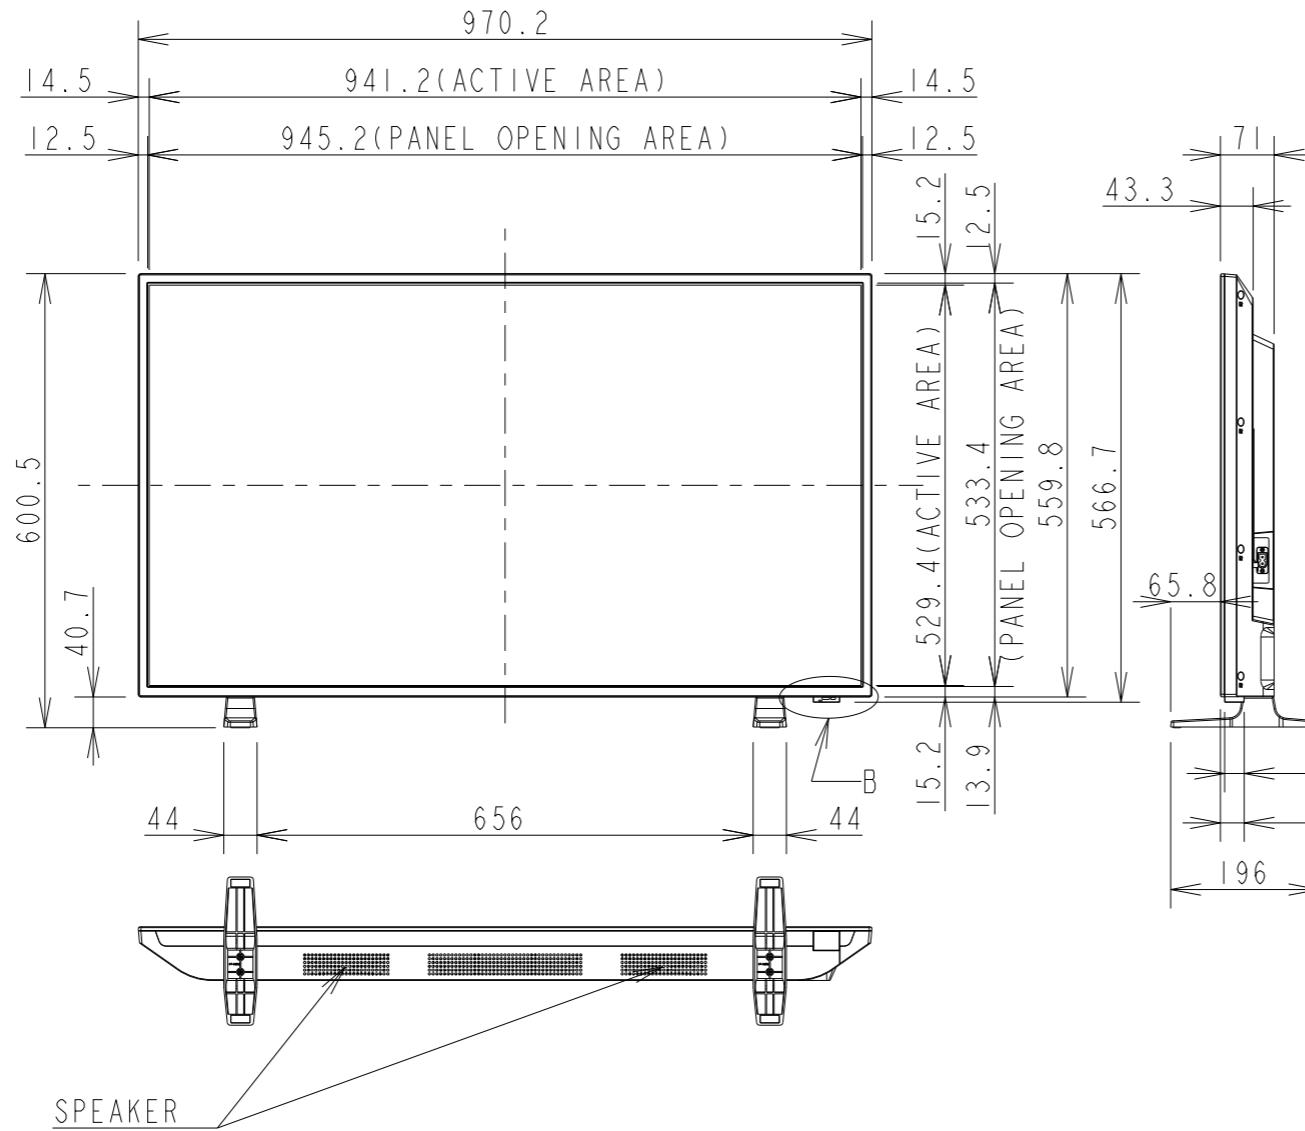

E438 PD WITH STAND OUTLINE

SECTION A-A
SCALE 1/1

DETAIL B
SCALE 1/2

UNIT	mm
MODEL	E438 PD with stand
SCALE	1/10
Sharp NEC Display Solutions 2021/03/10	