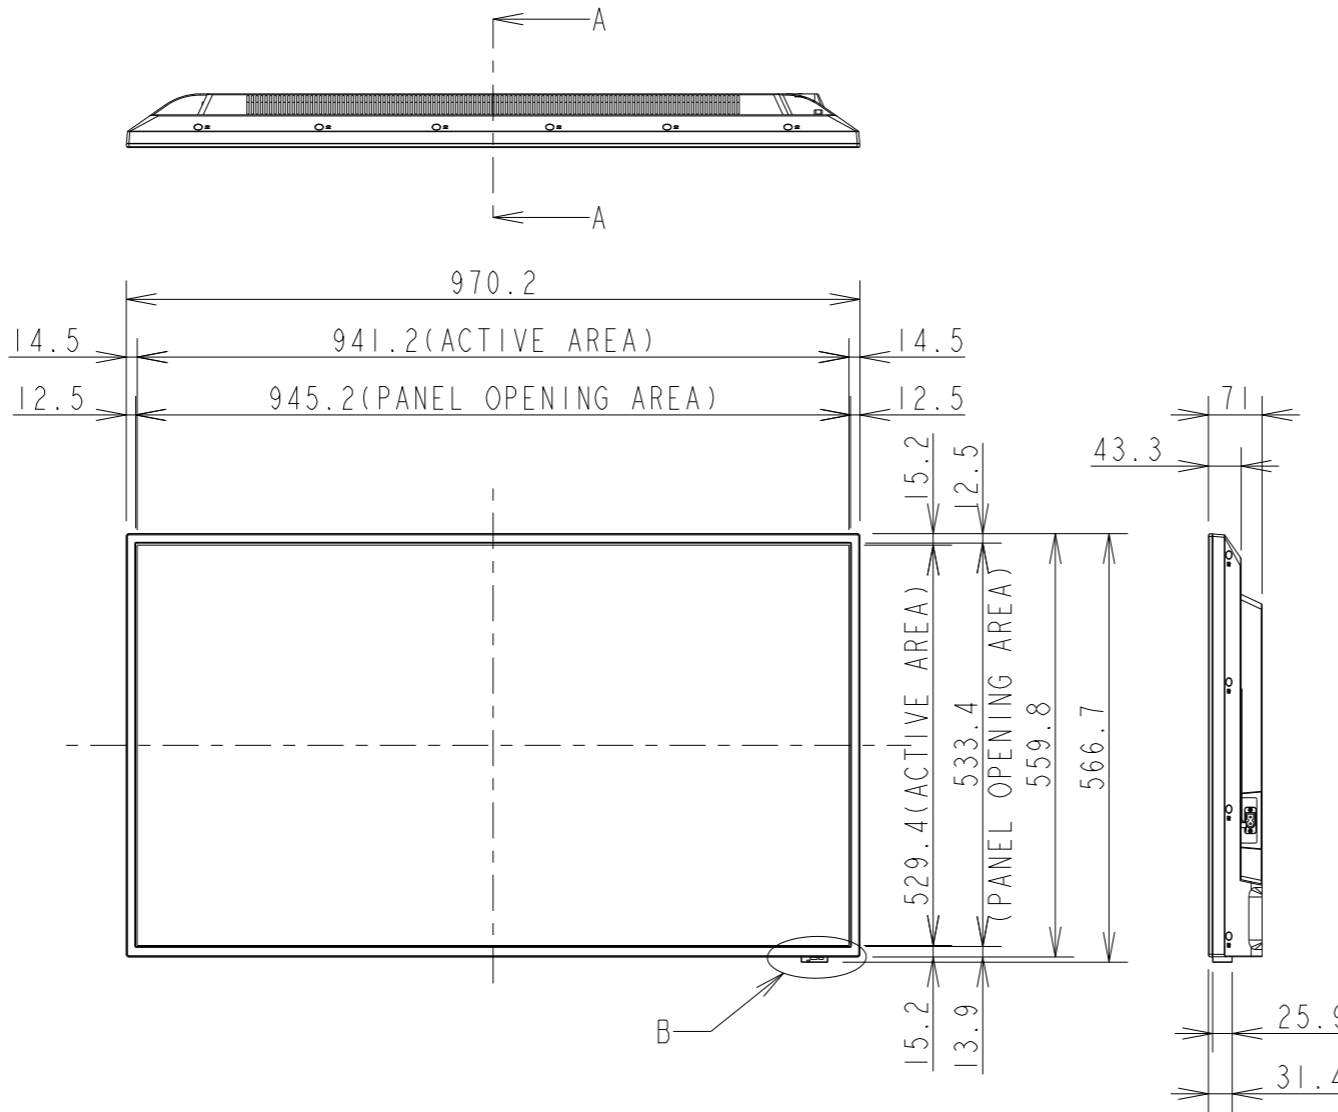

E438 TV OUTLINE

SECTION A-A
SCALE 1/1

DETAIL B
SCALE 1/2

UNIT	mm
MODEL	E438 TV
SCALE	1/10
Sharp NEC Display Solutions 2021/02/26	