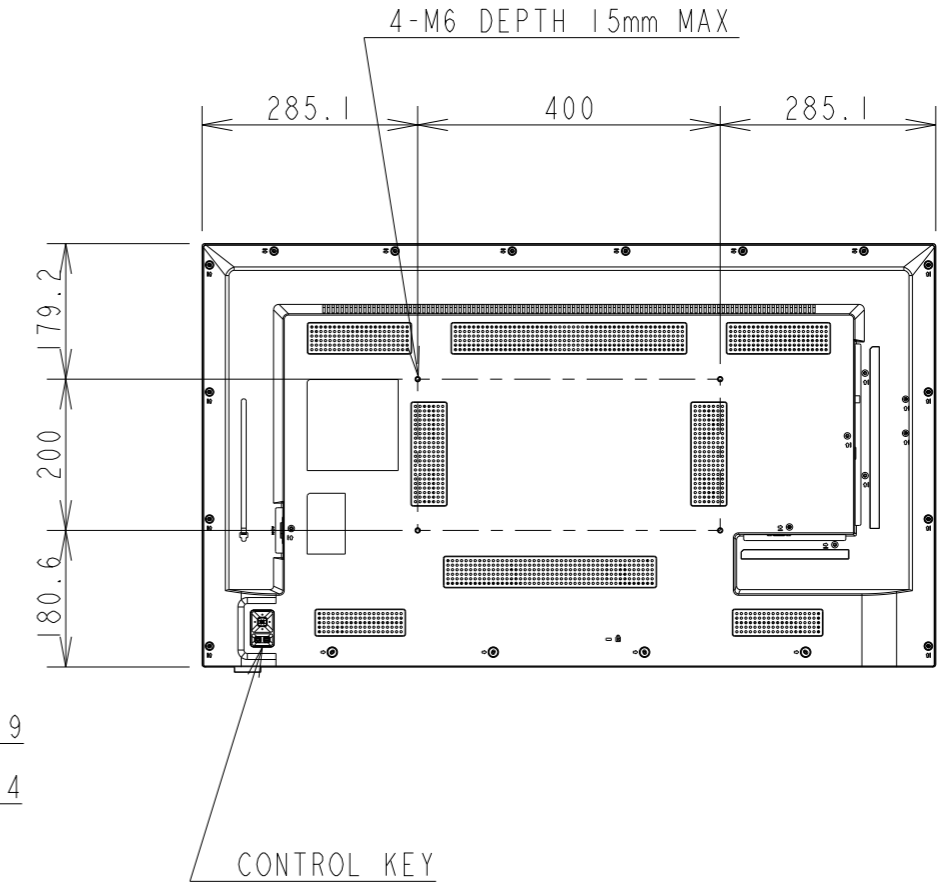

E438 TV OUTLINE

SECTION A-A
SCALE 1/1

DETAIL B
SCALE 1/2

UNIT	mm
MODEL	E438 TV
SCALE	1/10
Sharp NEC Display Solutions 2021/02/26	