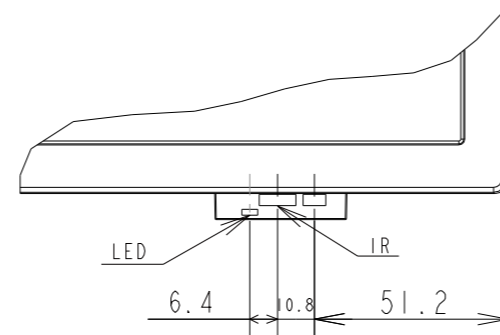

E438 TV OUTLINE

SECTION A-A
SCALE 1/1

DETAIL B
SCALE 1/2

UNIT	mm
MODEL	E438 TV
SCALE	1/10
Sharp NEC Display Solutions 2021/02/26	