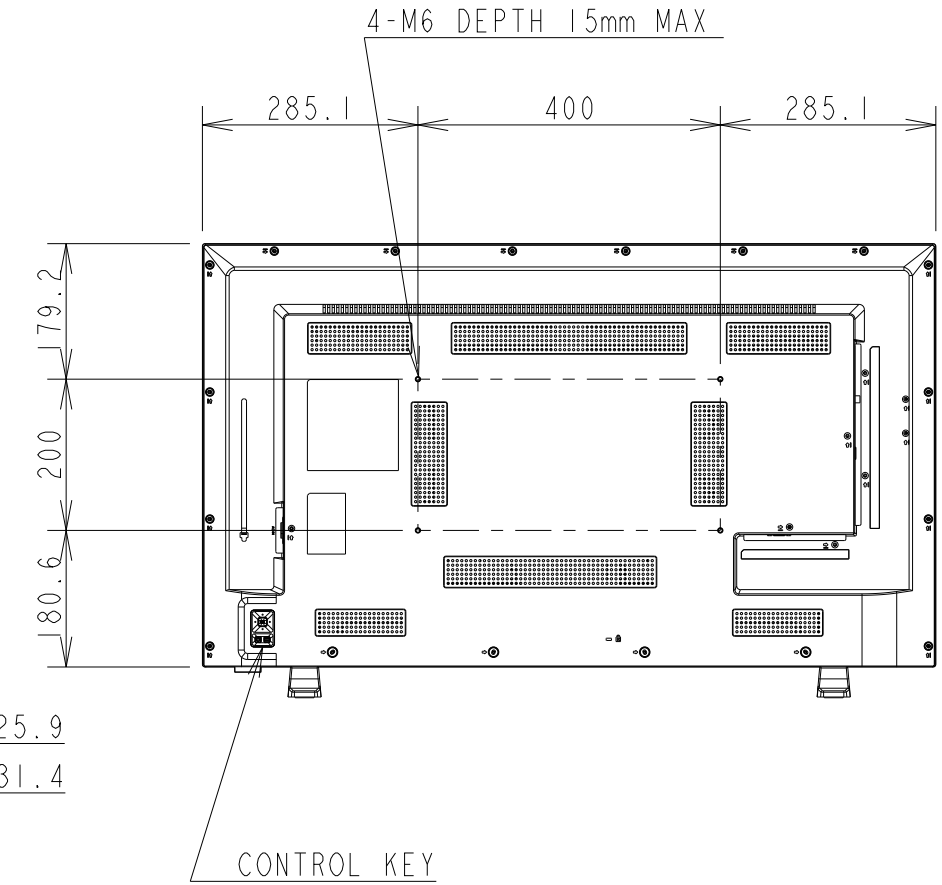

E438 TV WITH STAND OUTLINE

SECTION A-A
SCALE 1/1

DETAIL B
SCALE 1/2

UNIT	mm
MODEL	E438 TV with stand
SCALE	1/10
Sharp NEC Display Solutions 2021/03/10	