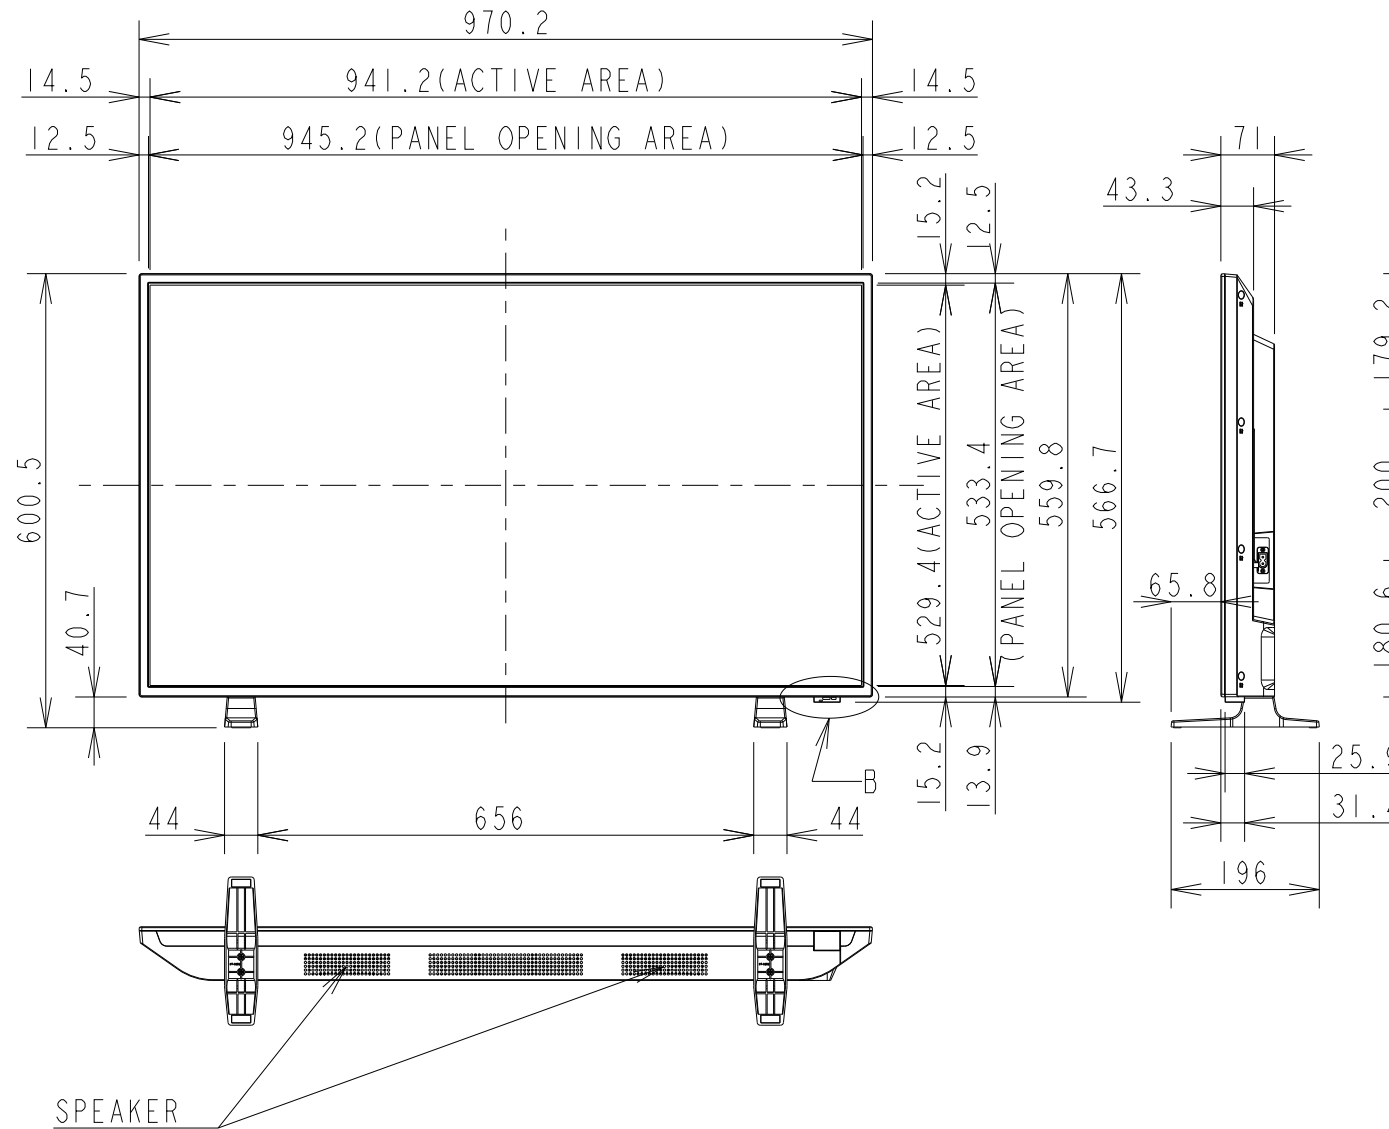

E438 TV WITH STAND OUTLINE

SECTION A-A
SCALE 1/1

DETAIL B
SCALE 1/2

UNIT	mm
MODEL	E438 TV with stand
SCALE	1/10
Sharp NEC Display Solutions 2021/03/10	