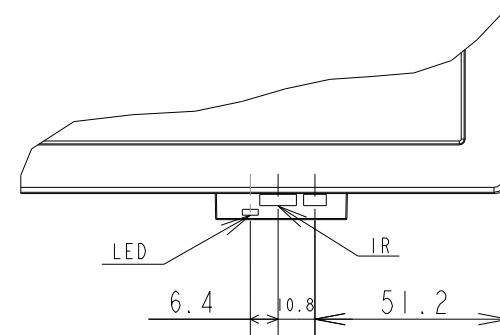

E438 TV WITH STAND OUTLINE

SECTION A-A
SCALE 1/1

DETAIL B
SCALE 1/2

UNIT	mm
MODEL	E438 TV with stand
SCALE	1/10
Sharp NEC Display Solutions 2021/03/10	