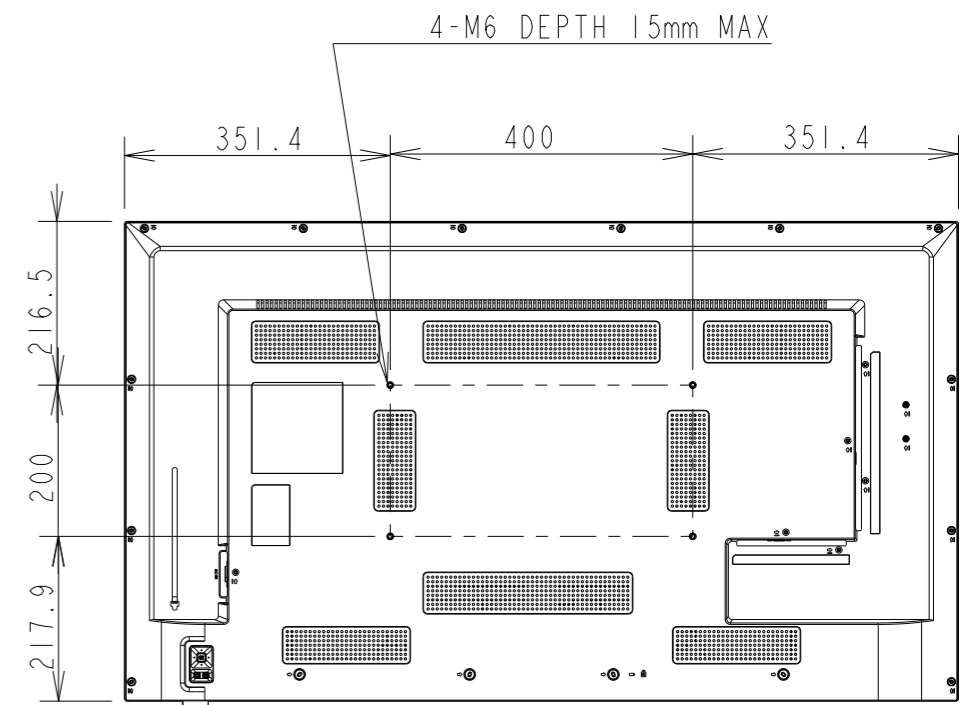

E498 PD OUTLINE

SECTION A-A

DETAIL A
SCALE 1:2

UNIT	mm
MODEL	E498 PD
SCALE	1/10
Sharp NEC Display Solutions 2021/02/26	