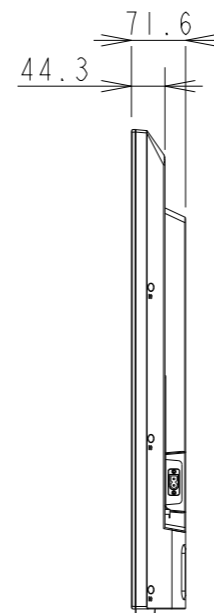

E498 PD OUTLINE

SECTION A-A

DETAIL A
SCALE 1:2

UNIT	mm
MODEL	E498 PD
SCALE	1/10
Sharp NEC Display Solutions 2021/02/26	