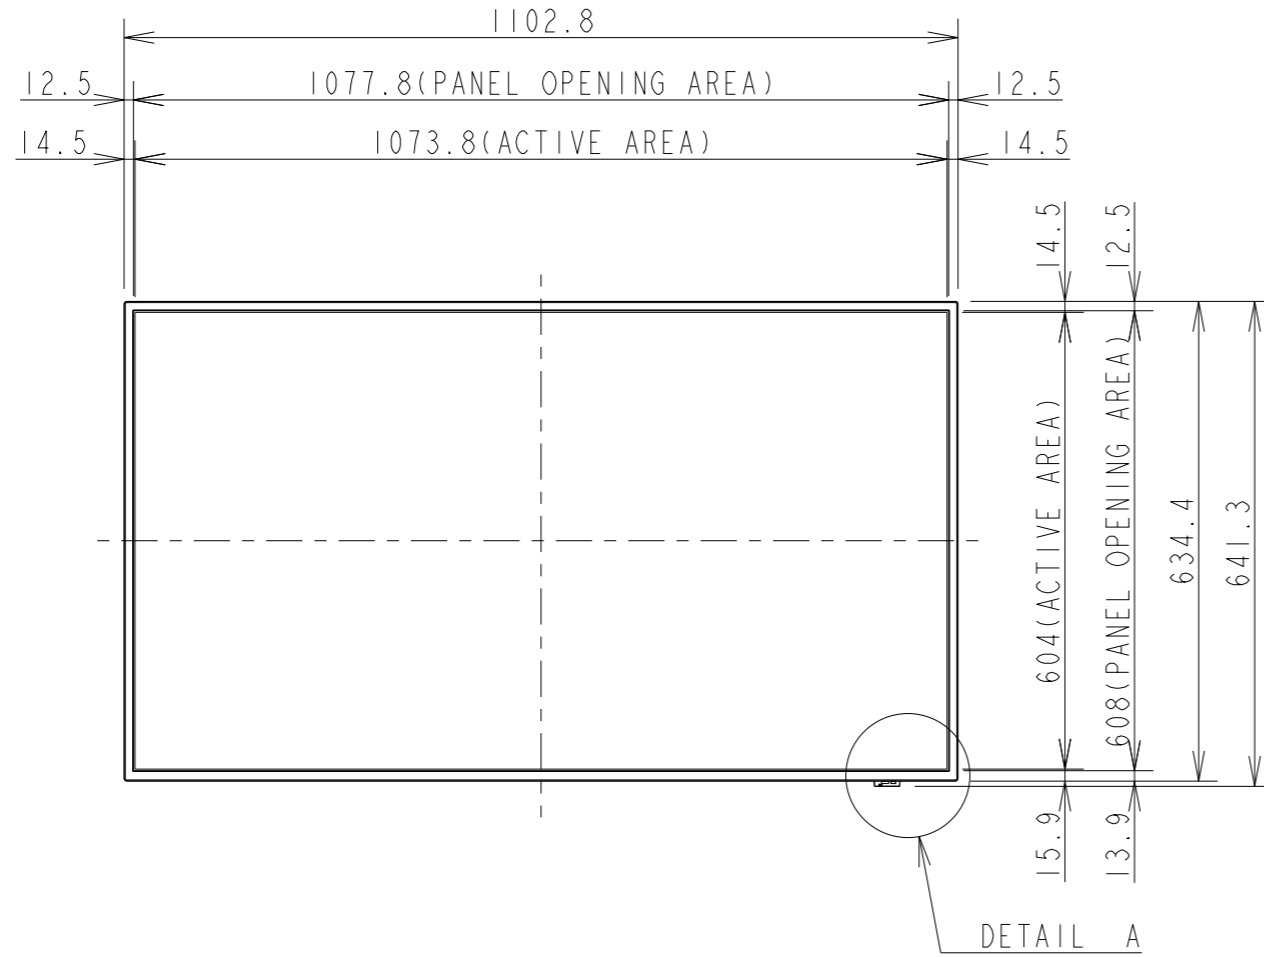

E498 PD OUTLINE

SECTION A-A

DETAIL A
SCALE 1:2

UNIT	mm
MODEL	E498 PD
SCALE	1/10
Sharp NEC Display Solutions 2021/02/26	