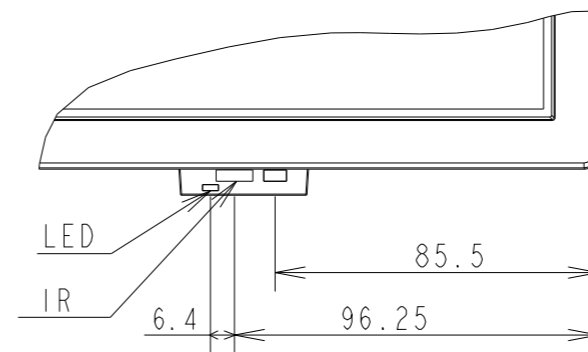

E498 PD OUTLINE

SECTION A-A

DETAIL A
SCALE 1:2

UNIT	mm
MODEL	E498 PD
SCALE	1/10
Sharp NEC Display Solutions 2021/02/26	