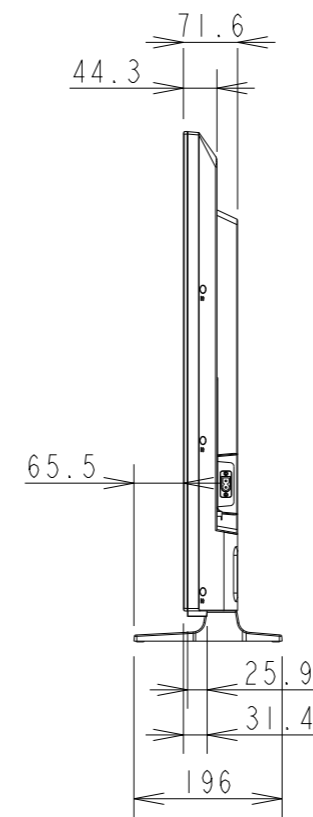

E498 PD WITH STAND OUTLINE

SECTION A-A

DETAIL B
SCALE 1:2

UNIT	mm
MODEL	E498 PD with stand
SCALE	1/10
Sharp NEC Display Solutions 2021/03/10	