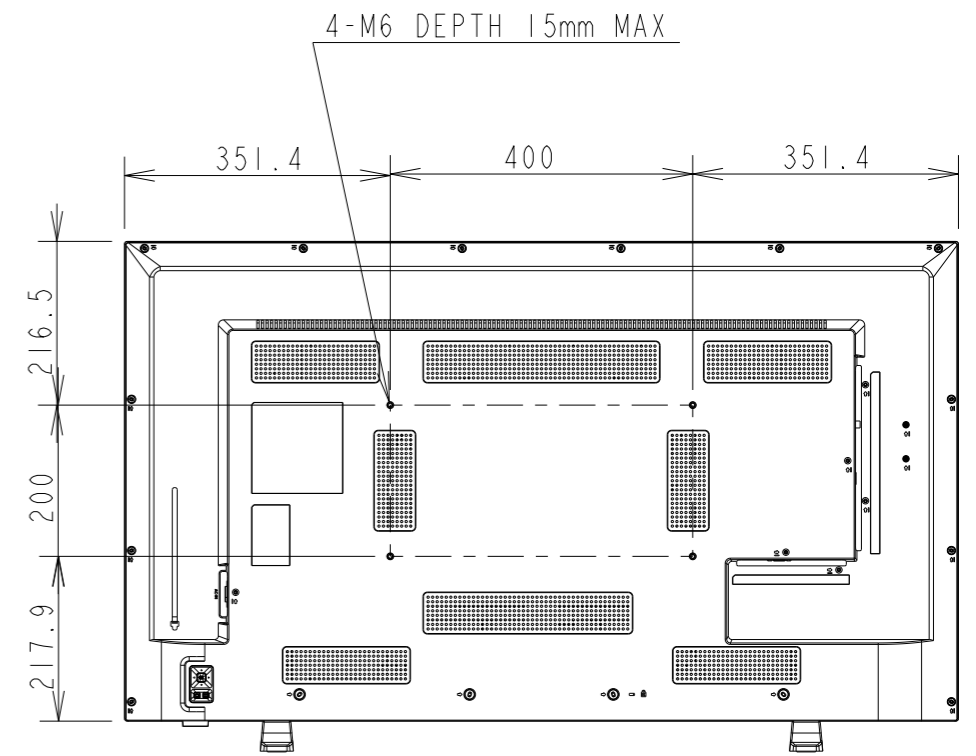

E498 PD WITH STAND OUTLINE

SECTION A-A

DETAIL B
SCALE 1:2

UNIT	mm
MODEL	E498 PD with stand
SCALE	1/10
Sharp NEC Display Solutions 2021/03/10	