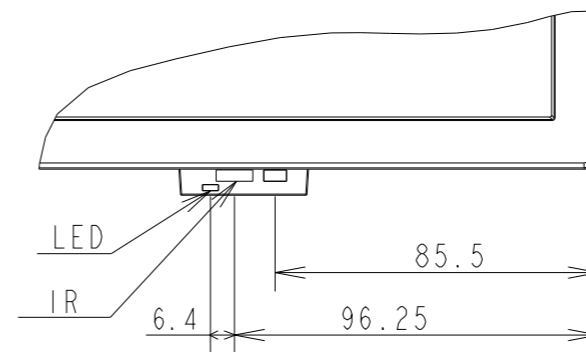

E498 PD WITH STAND OUTLINE

SECTION A-A

DETAIL B
SCALE 1:2

UNIT	mm
MODEL	E498 PD with stand
SCALE	1/10
Sharp NEC Display Solutions 2021/03/10	