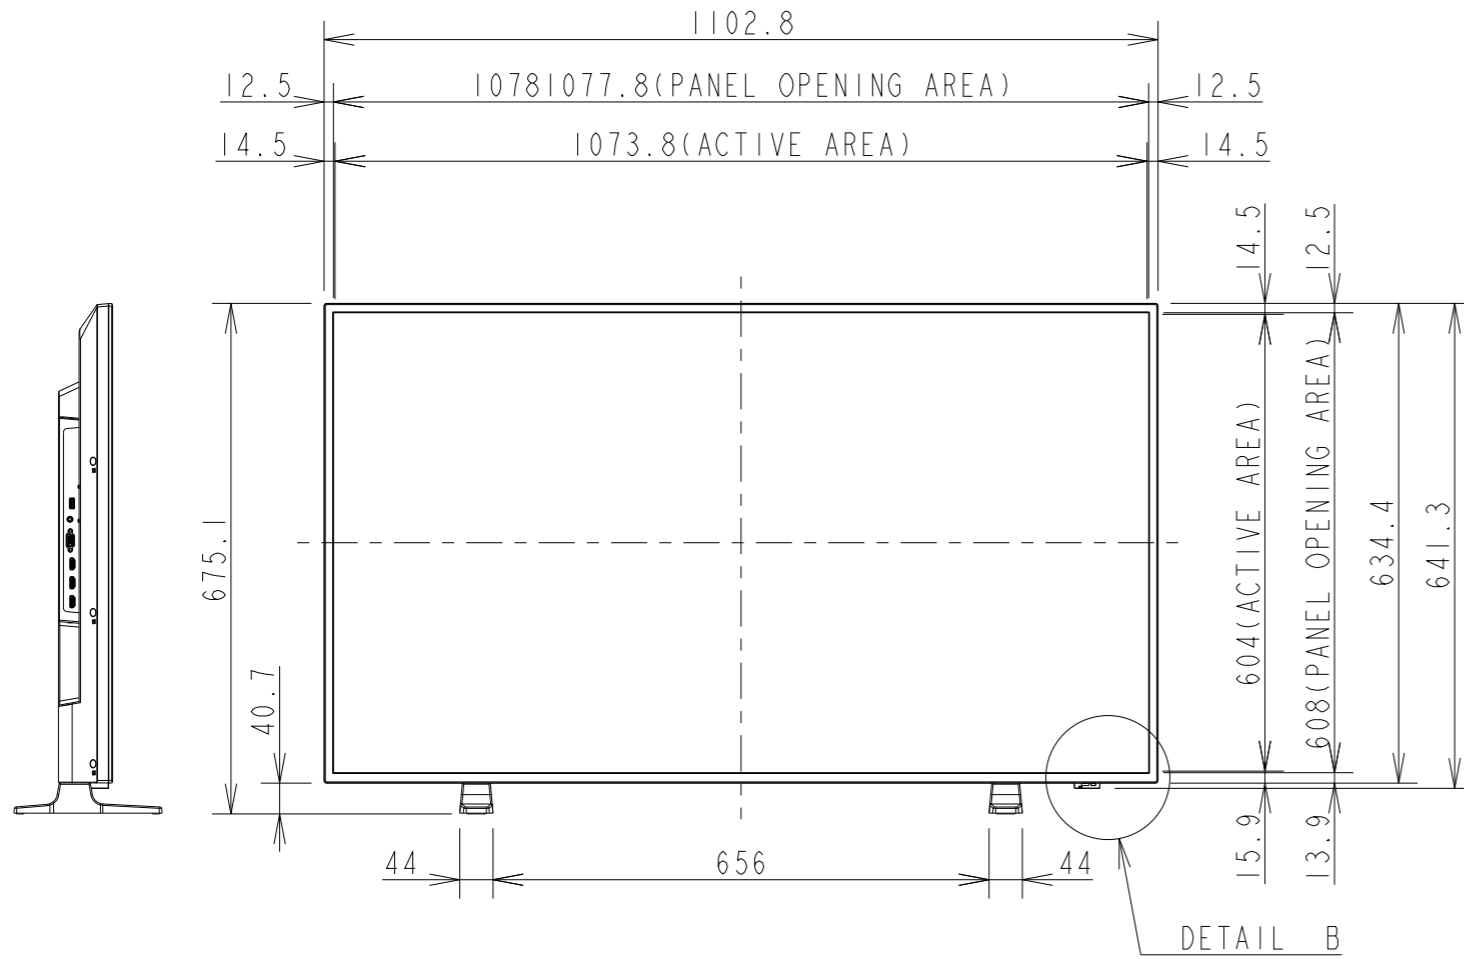

E498 PD WITH STAND OUTLINE

SECTION A-A

DETAIL B
SCALE 1:2

UNIT	mm
MODEL	E498 PD with stand
SCALE	1/10
Sharp NEC Display Solutions 2021/03/10	