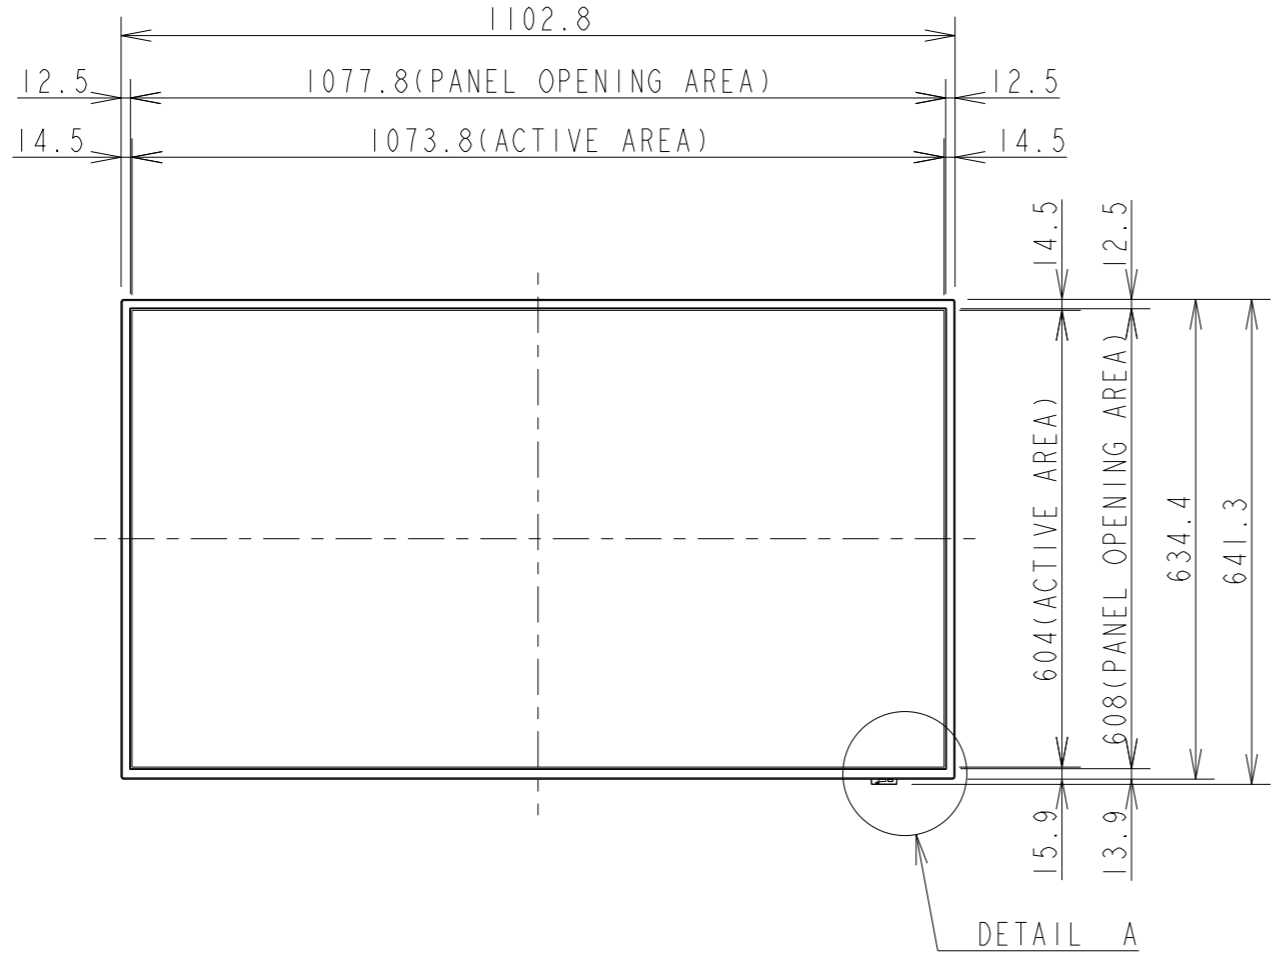

# E498 TV OUTLINE

SECTION A-A

DETAIL A  
SCALE 1:2

UNIT	mm
MODEL	E498 TV
SCALE	1/10
Sharp NEC Display Solutions 2021/02/26	