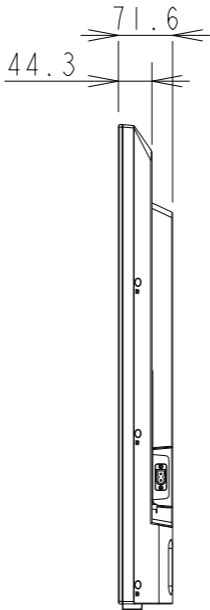

# E498 TV OUTLINE

SECTION A-A

DETAIL A  
SCALE 1:2

UNIT	mm
MODEL	E498 TV
SCALE	1/10
Sharp NEC Display Solutions 2021/02/26	