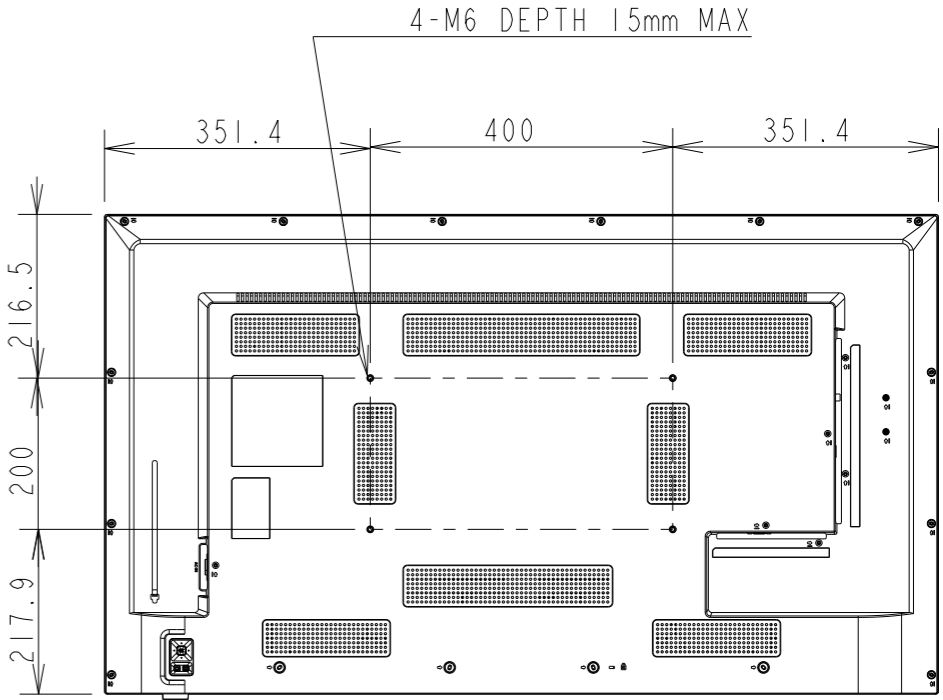

# E498 TV OUTLINE

SECTION A-A

DETAIL A  
SCALE 1:2

UNIT	mm
MODEL	E498 TV
SCALE	1/10
Sharp NEC Display Solutions 2021/02/26	