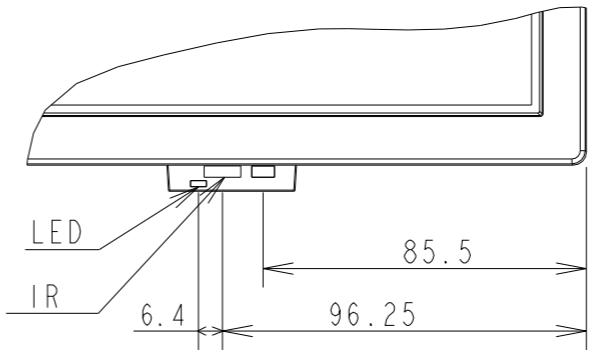

# E498 TV OUTLINE

SECTION A-A

DETAIL A  
SCALE 1:2

UNIT	mm
MODEL	E498 TV
SCALE	1/10
Sharp NEC Display Solutions 2021/02/26	