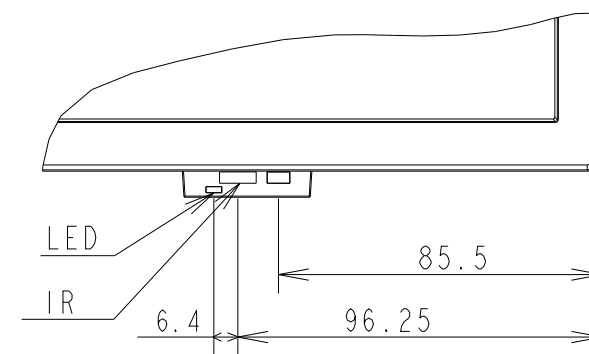

E498 TV WITH STAND OUTLINE

SECTION A-A

DETAIL B
SCALE 1:2

UNIT	mm
MODEL	E498 TV with stand
SCALE	1/10
Sharp NEC Display Solutions 2021/03/10	