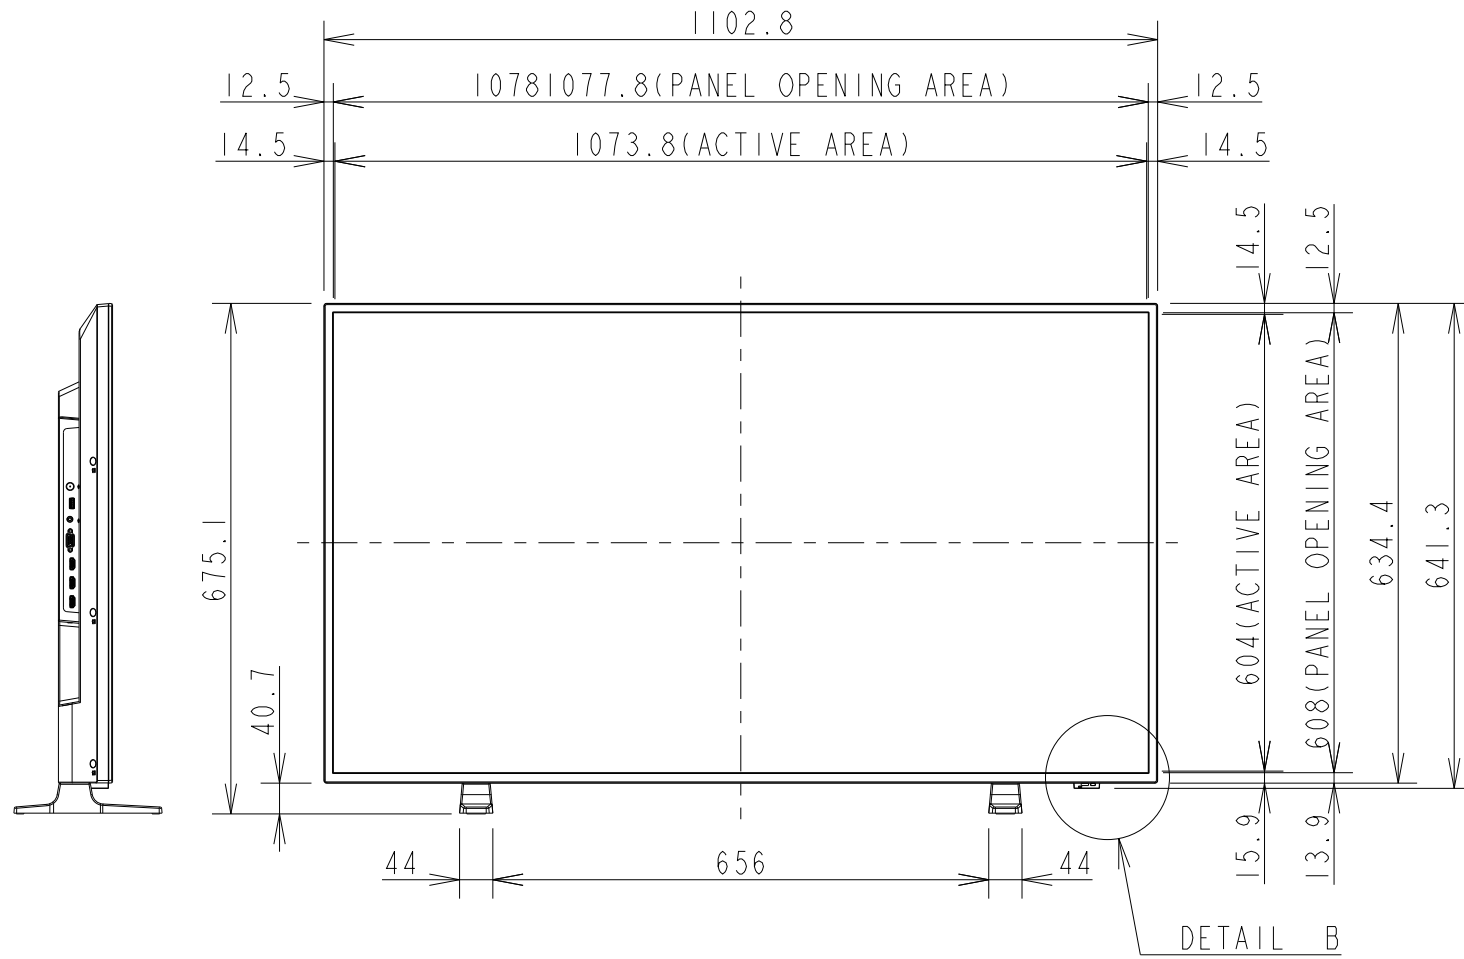

E498 TV WITH STAND OUTLINE

SECTION A-A

DETAIL B
SCALE 1:2

UNIT	mm
MODEL	E498 TV with stand
SCALE	1/10
Sharp NEC Display Solutions 2021/03/10	