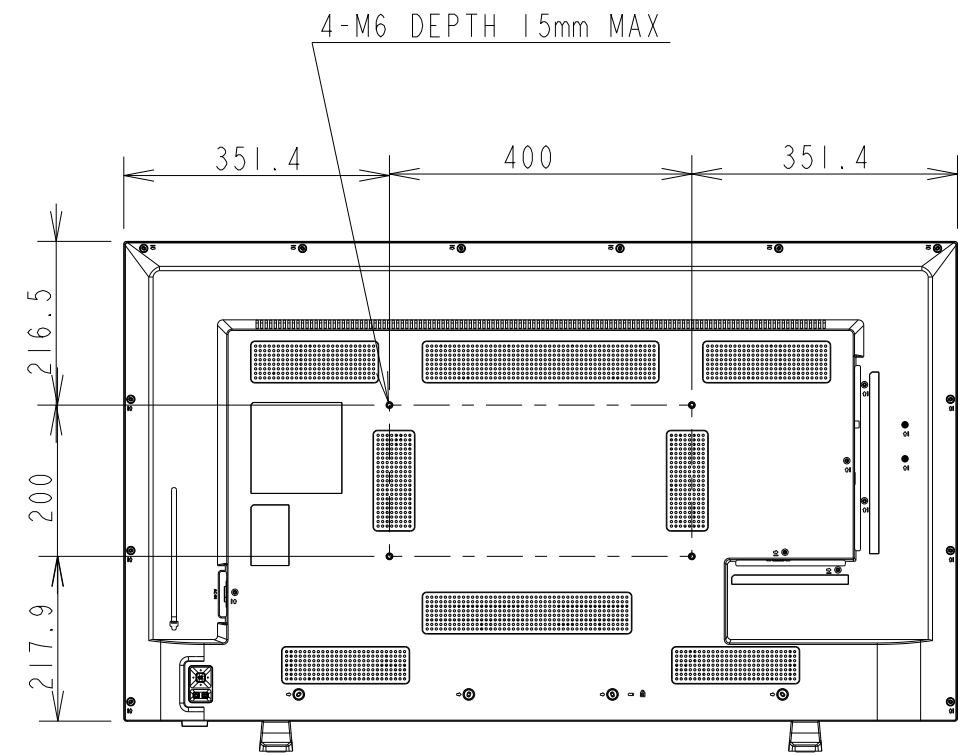

E498 TV WITH STAND OUTLINE

SECTION A-A

DETAIL B
SCALE 1:2

UNIT	mm
MODEL	E498 TV with stand
SCALE	1/10
Sharp NEC Display Solutions 2021/03/10	