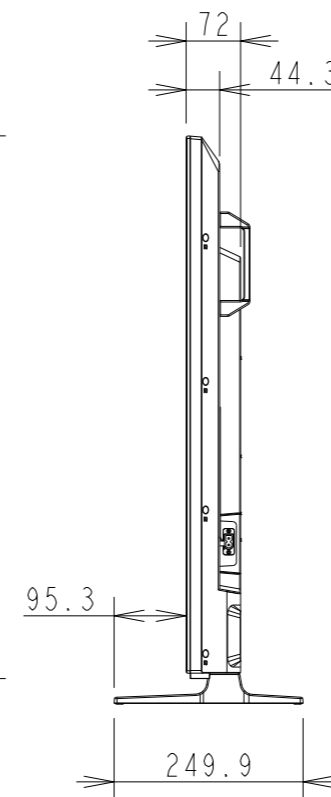

E558 PD WITH STAND OUTLINE

SECTION A-A
SCALE 1:1

DETAIL B
SCALE 1:2

UNIT	mm
MODEL	E558
SCALE	1/10
Sharp NEC Display solutions	
2021/02/26	