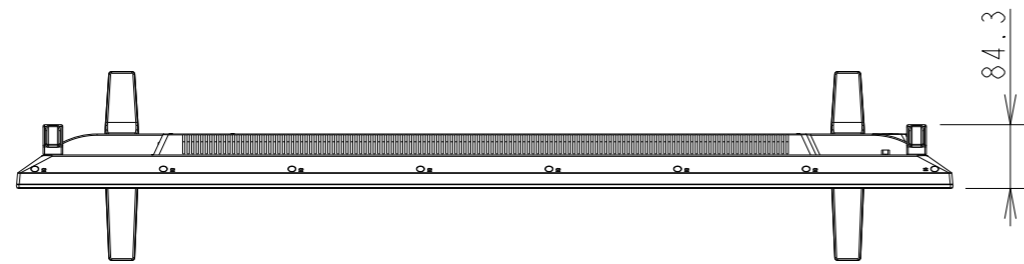

E558 PD WITH STAND OUTLINE

SECTION A-A
SCALE 1:1

DETAIL B
SCALE 1:2

UNIT	mm
MODEL	E558
SCALE	1/10
Sharp NEC Display solutions	
2021/02/26	