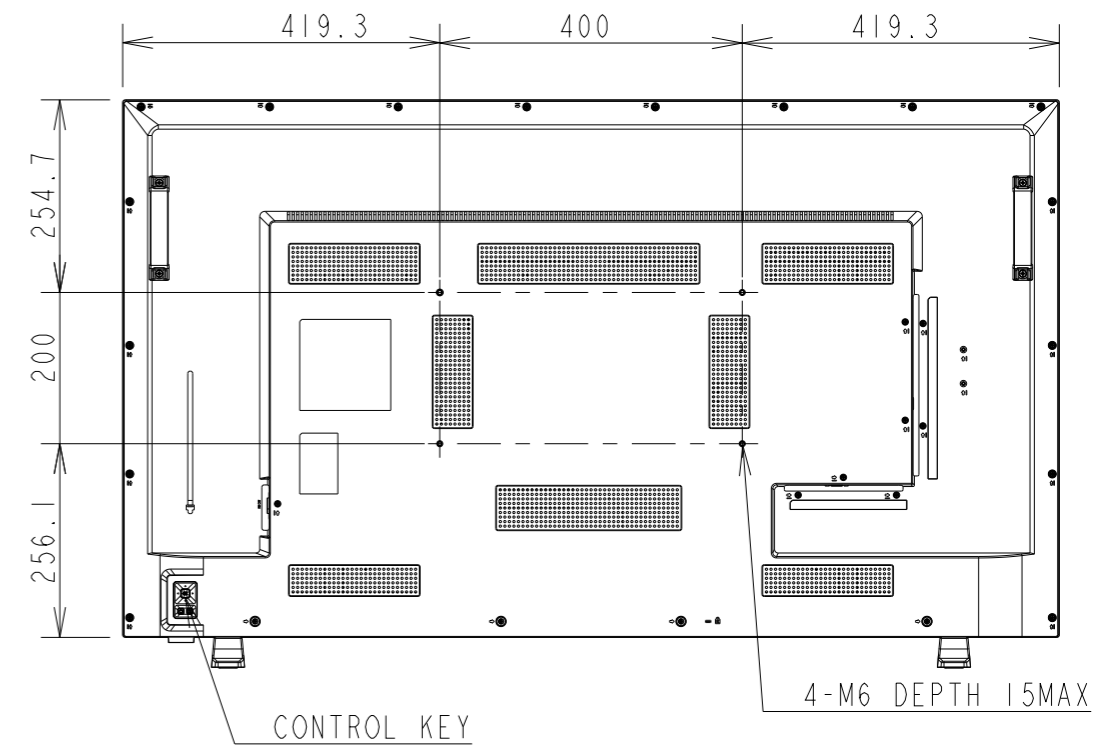

E558 PD WITH STAND OUTLINE

SECTION A-A
SCALE 1:1

DETAIL B
SCALE 1:2

UNIT	mm
MODEL	E558
SCALE	1/10
Sharp NEC Display solutions	
2021/02/26	