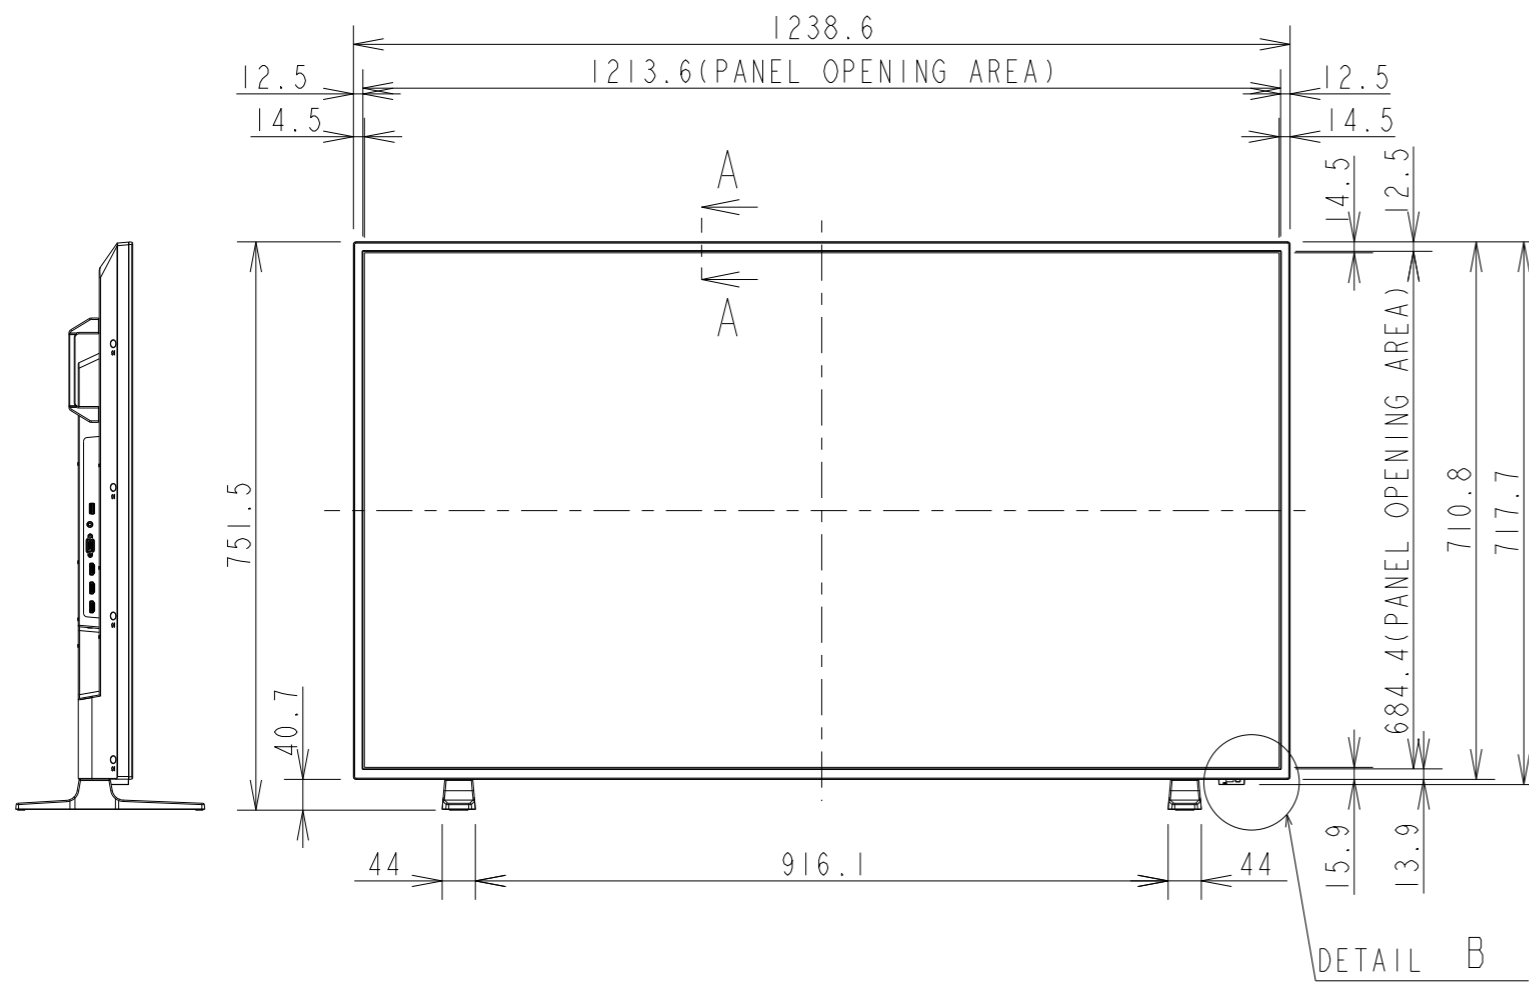

E558 PD WITH STAND OUTLINE

SECTION A-A
SCALE 1:1

DETAIL B
SCALE 1:2

UNIT	mm
MODEL	E558
SCALE	1/10
Sharp NEC Display solutions	
2021/02/26	