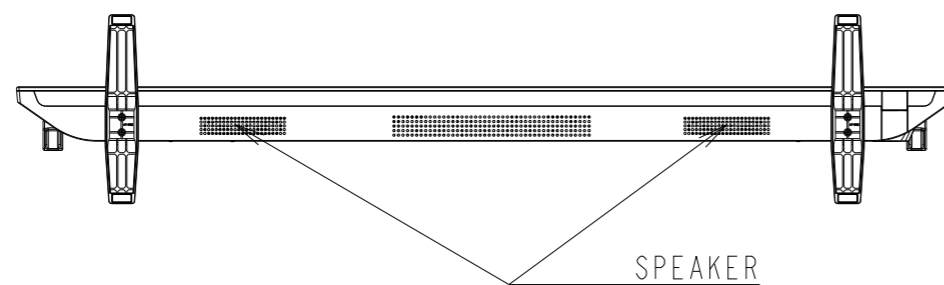

E558 PD WITH STAND OUTLINE

SECTION A-A
SCALE 1:1

DETAIL B
SCALE 1:2

UNIT	mm
MODEL	E558
SCALE	1/10
Sharp NEC Display solutions	
2021/02/26	