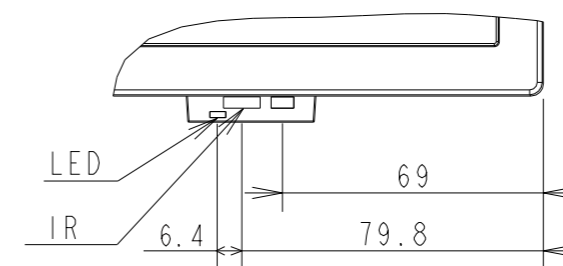

E558 PD WITH STAND OUTLINE

SECTION A-A
SCALE 1:1

DETAIL B
SCALE 1:2

UNIT	mm
MODEL	E558
SCALE	1/10
Sharp NEC Display solutions	
2021/02/26	