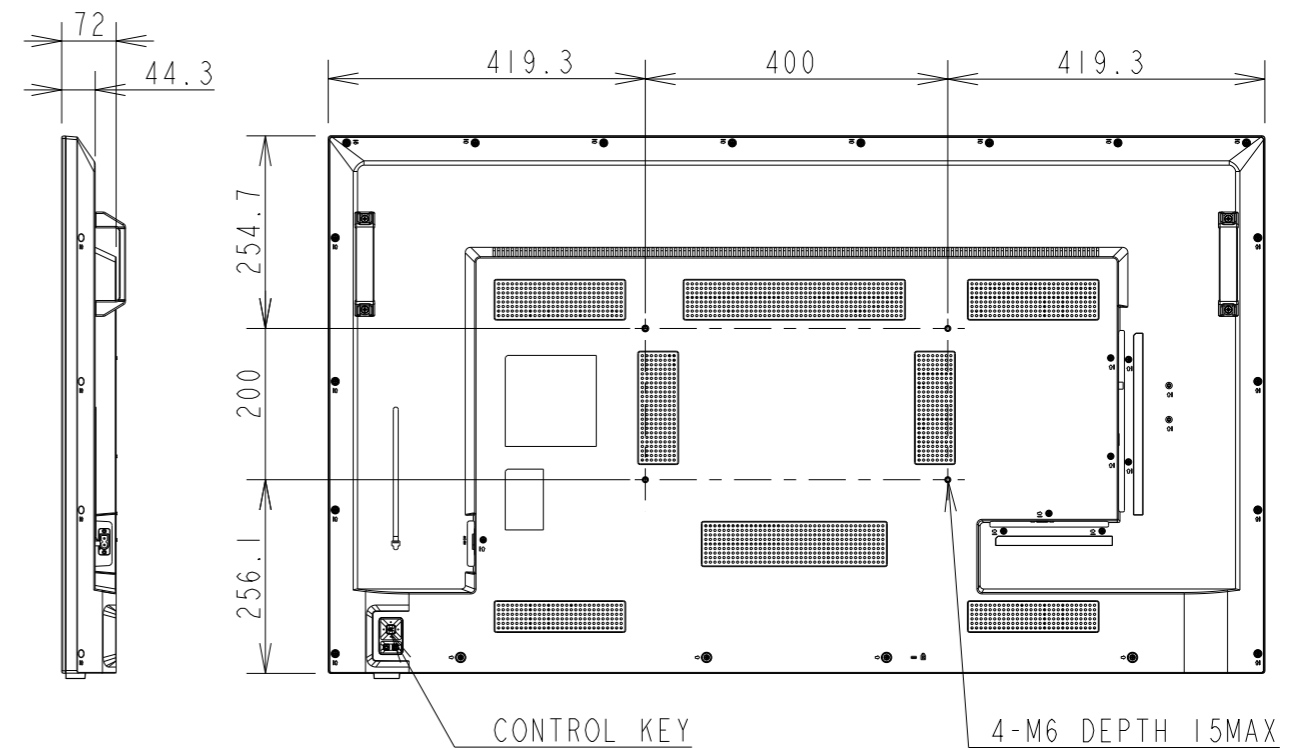

# E558 TV OUTLINE

SECTION A-A  
SCALE 1:1

DETAIL A

DETAIL A  
SCALE 1:2

UNIT	mm
MODEL	E558 TV
SCALE	1/10
Sharp NEC Display solutions 2021/02/26	