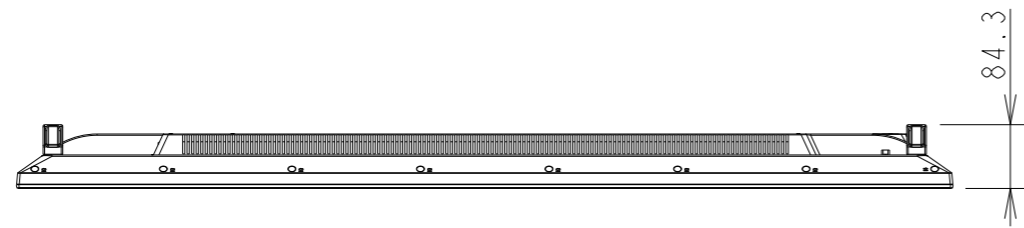

# E558 TV OUTLINE

SECTION A-A  
SCALE 1:1

DETAIL A

DETAIL A  
SCALE 1:2

UNIT	mm
MODEL	E558 TV
SCALE	1/10
Sharp NEC Display solutions 2021/02/26	