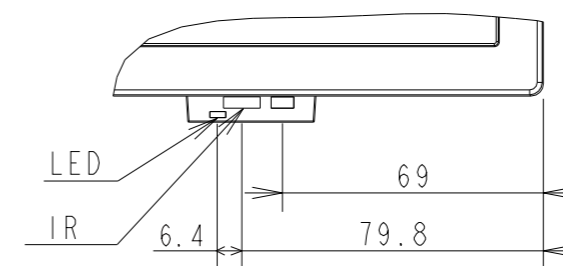

# E558 TV OUTLINE

SECTION A-A  
SCALE 1:1

DETAIL A

DETAIL A  
SCALE 1:2

UNIT	mm
MODEL	E558 TV
SCALE	1/10
Sharp NEC Display solutions 2021/02/26	