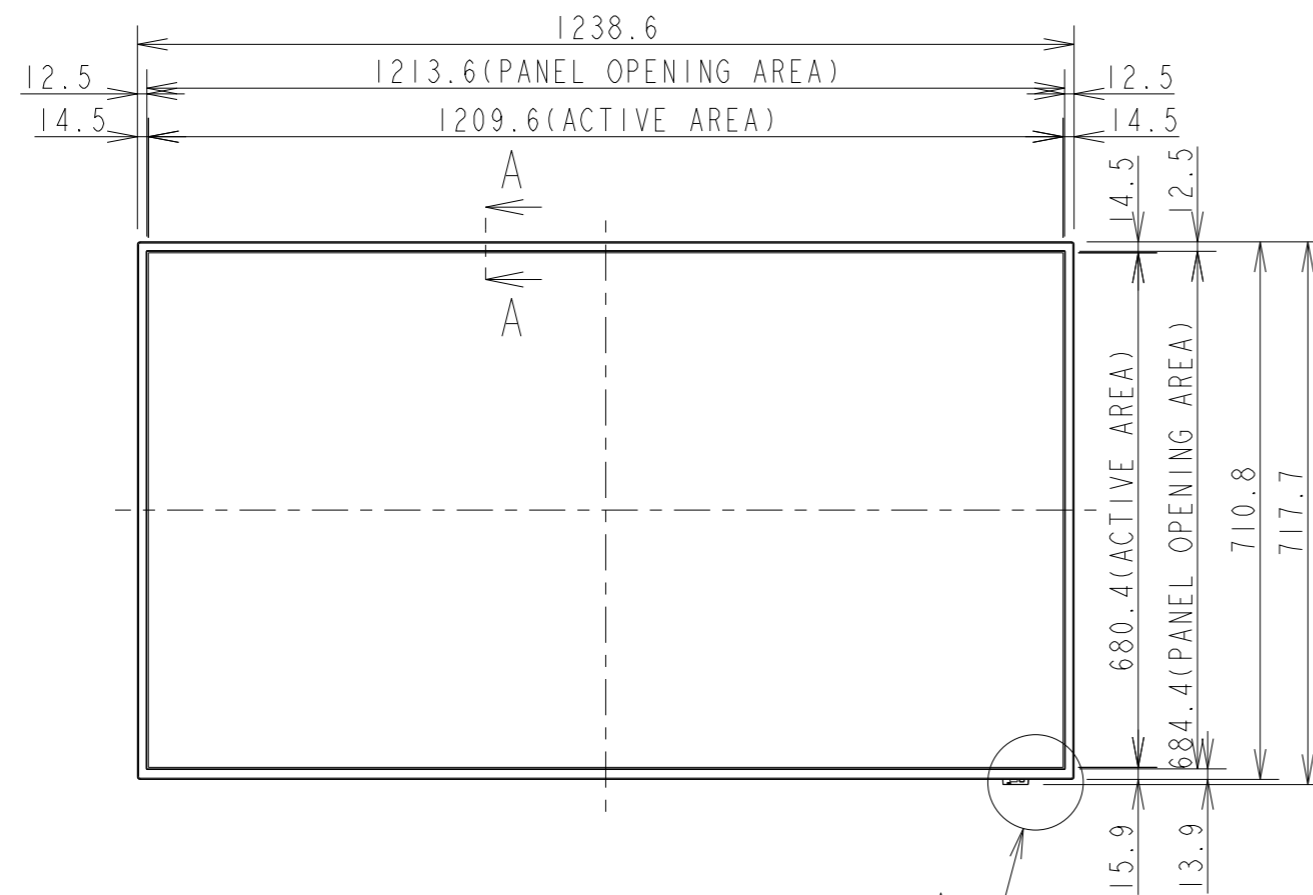

# E558 TV OUTLINE

SECTION A-A  
SCALE 1:1

DETAIL A

DETAIL A  
SCALE 1:2

UNIT	mm
MODEL	E558 TV
SCALE	1/10
Sharp NEC Display solutions 2021/02/26	