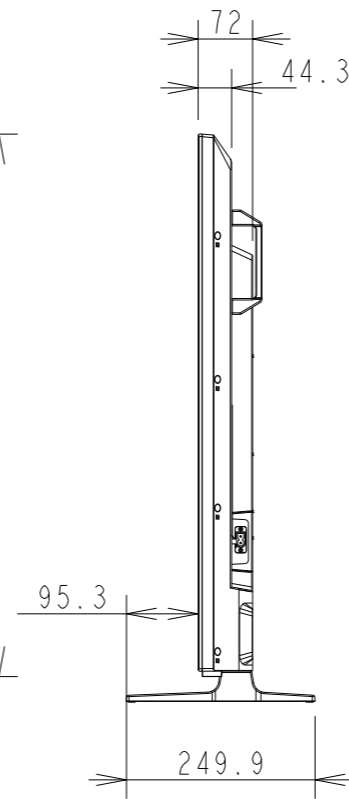

E558 TV WITH STAND OUTLINE

UNIT	mm
MODEL	E558
SCALE	1/10
Sharp NEC Display solutions	
2021/02/26	