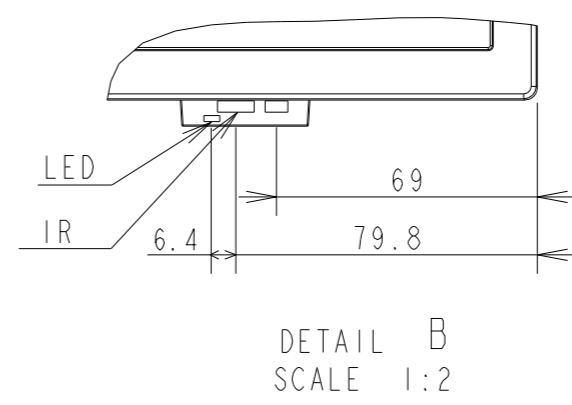

E558 TV WITH STAND OUTLINE

UNIT	mm
MODEL	E558
SCALE	1/10
Sharp NEC Display solutions	
2021/02/26	