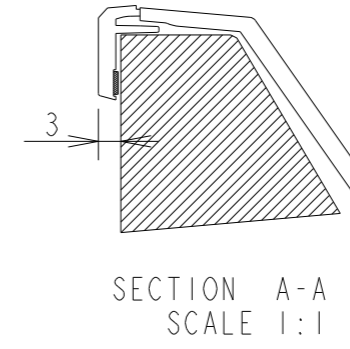

E558 TV WITH STAND OUTLINE

UNIT	mm
MODEL	E558
SCALE	1/10
Sharp NEC Display solutions	
2021/02/26	