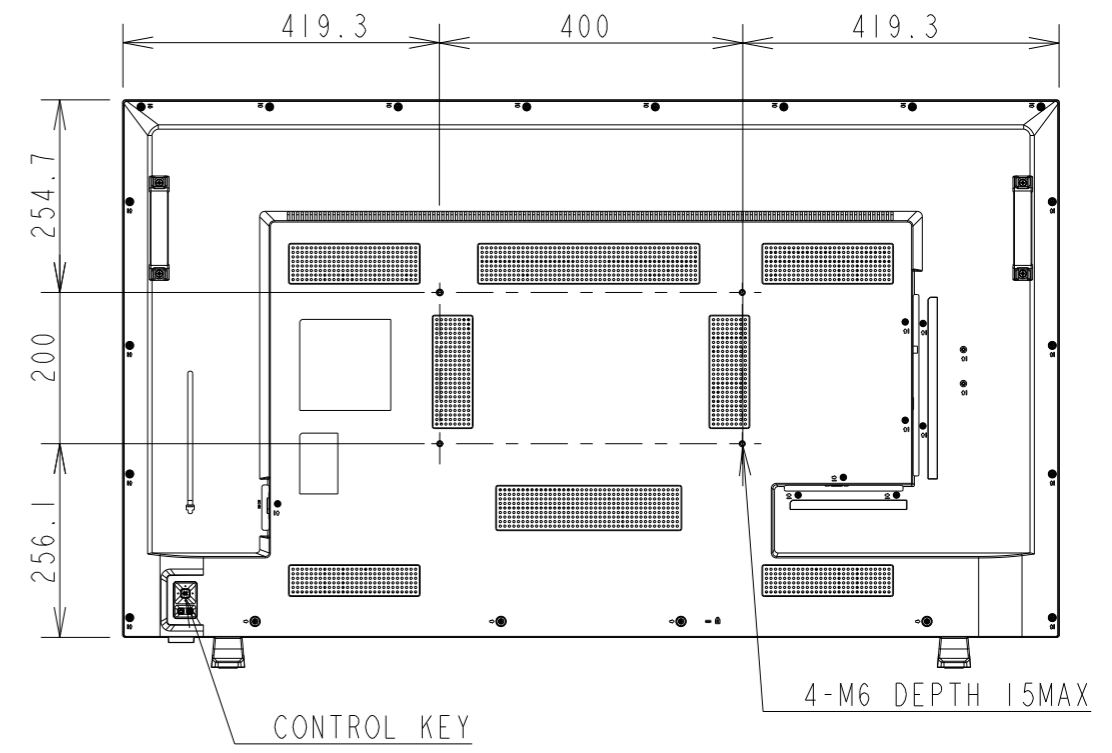

E558 TV WITH STAND OUTLINE

UNIT	mm
MODEL	E558
SCALE	1/10
Sharp NEC Display solutions	
2021/02/26	