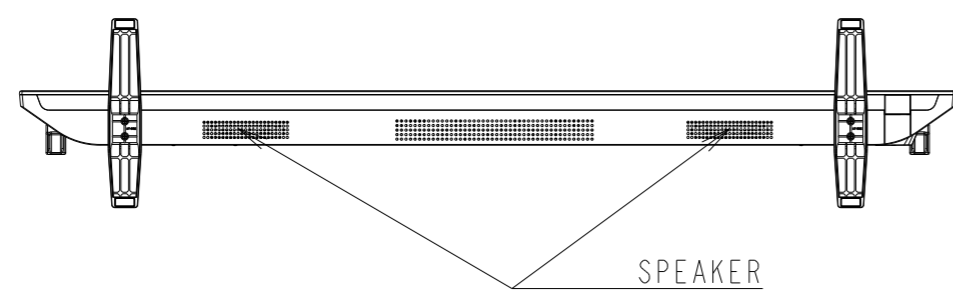

E558 TV WITH STAND OUTLINE

UNIT	mm
MODEL	E558
SCALE	1/10
Sharp NEC Display solutions	
2021/02/26	