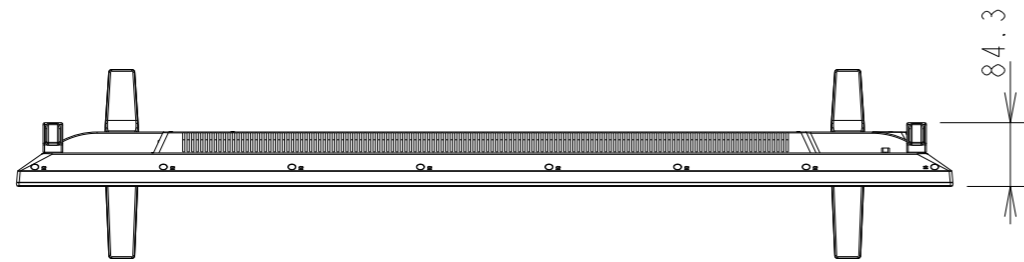

E558 TV WITH STAND OUTLINE

UNIT	mm
MODEL	E558
SCALE	1/10
Sharp NEC Display solutions	
2021/02/26	