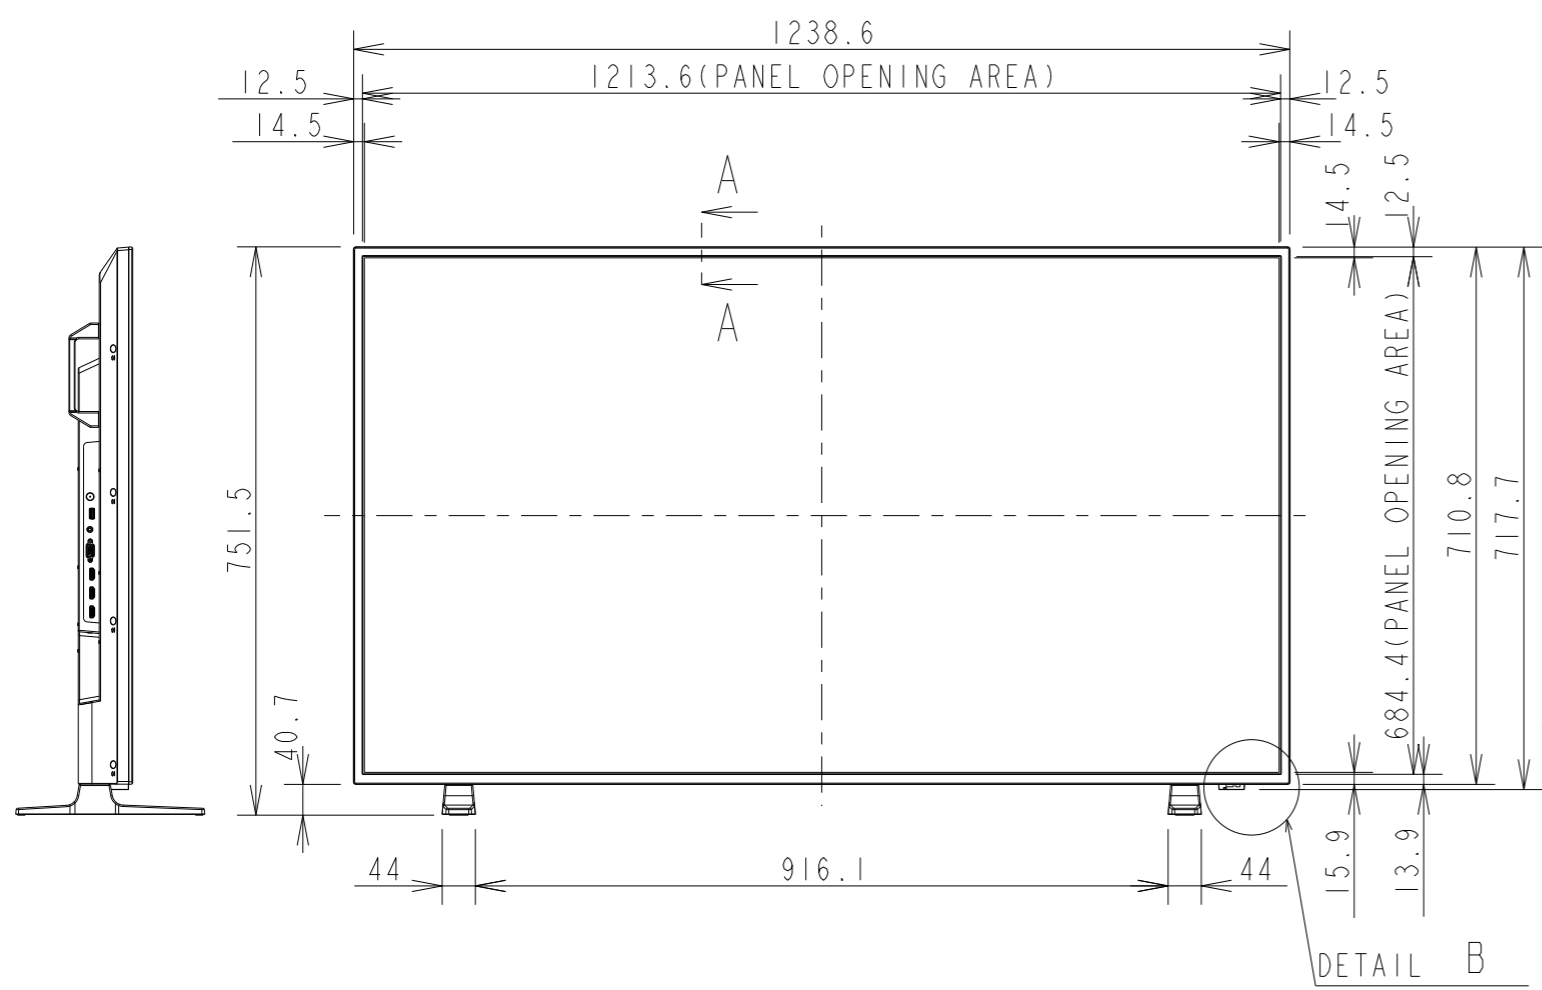

E558 TV WITH STAND OUTLINE

UNIT	mm
MODEL	E558
SCALE	1/10
Sharp NEC Display solutions	
2021/02/26	