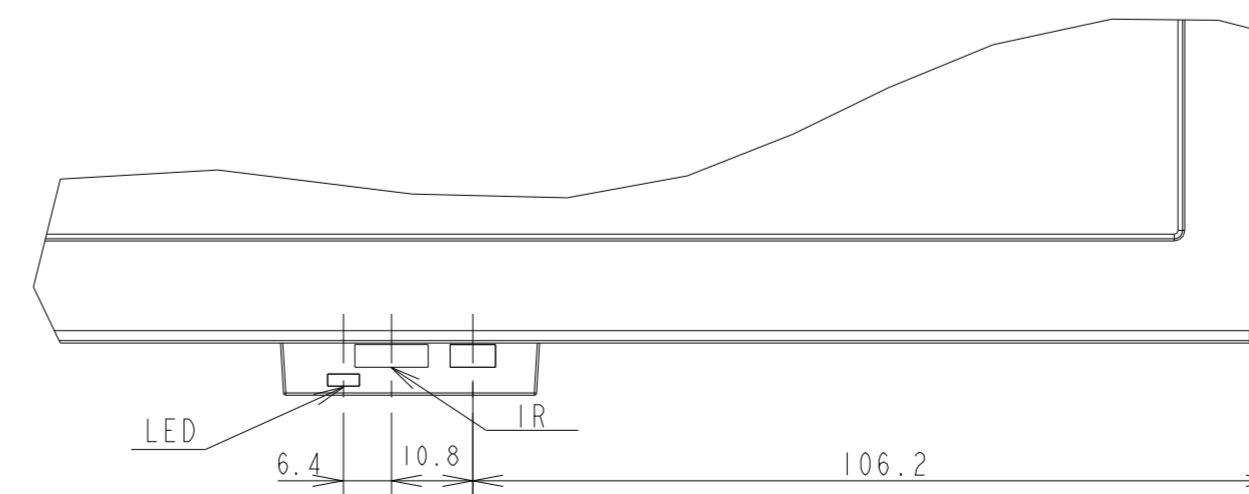

E658 TV OUTLINE

SECTION A-A
SCALE 1/1

DETAIL B
SCALE 1/1

UNIT	mm
MODEL	E658 TV
SCALE	1/10
Sharp NEC Display Solutions 2021/03/01	