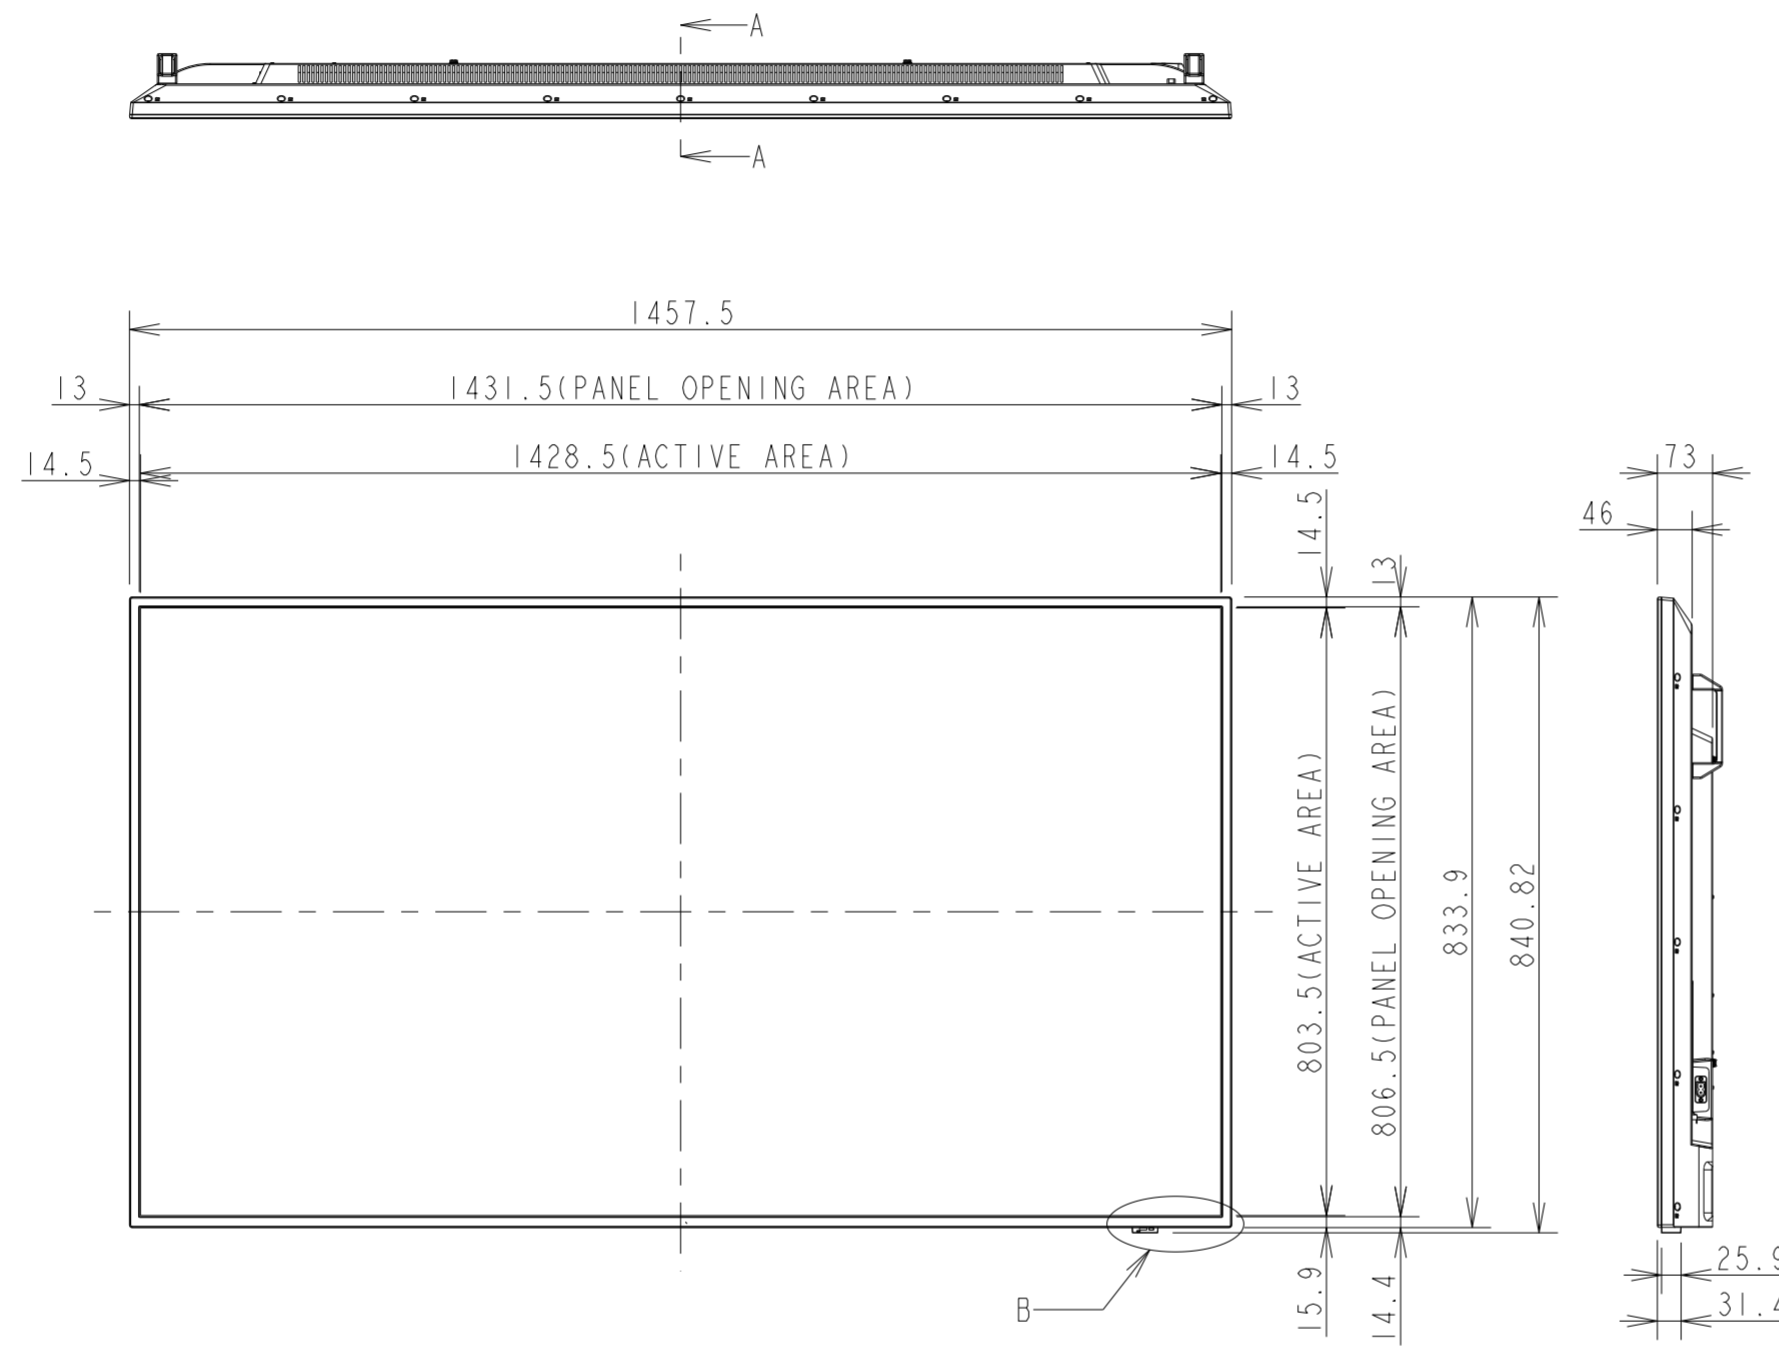

E658 TV OUTLINE

SECTION A-A
SCALE 1/1

DETAIL B
SCALE 1/1

UNIT	mm
MODEL	E658 TV
SCALE	1/10
Sharp NEC Display Solutions 2021/03/01	