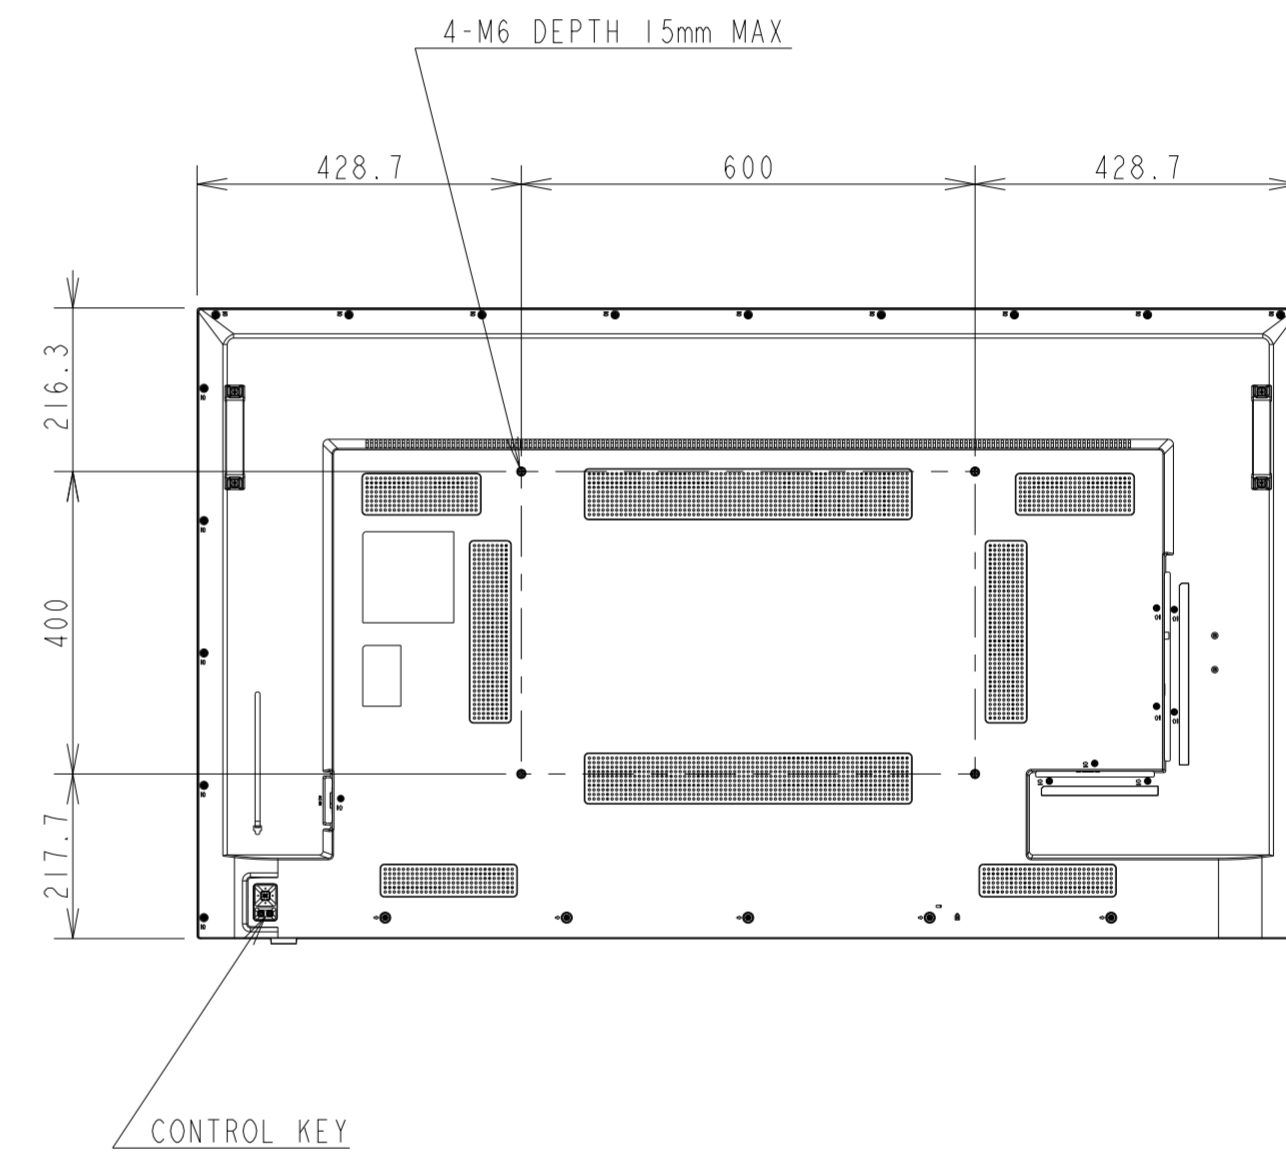

E658 TV OUTLINE

SECTION A-A
SCALE 1/1

DETAIL B
SCALE 1/1

UNIT	mm
MODEL	E658 TV
SCALE	1/10
Sharp NEC Display Solutions 2021/03/01	