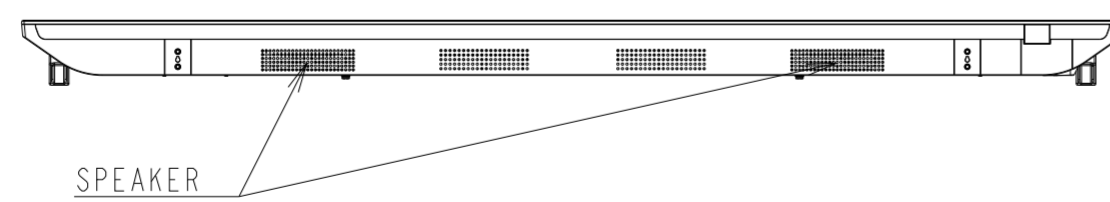

E658 TV OUTLINE

SECTION A-A
SCALE 1/1

DETAIL B
SCALE 1/1

UNIT	mm
MODEL	E658 TV
SCALE	1/10
Sharp NEC Display Solutions 2021/03/01	