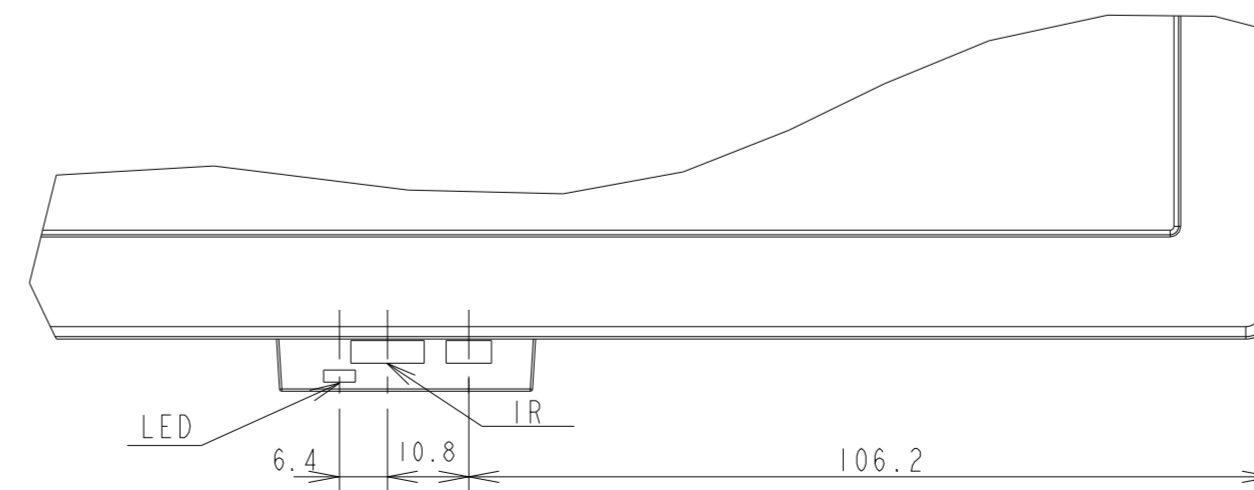

E658 TV WITH STAND OUTLINE

SECTION A-A
SCALE 1/1

DETAIL B
SCALE 1/1

UNIT	mm
MODEL	E658 TV with stand
SCALE	1/10
Sharp NEC Display Solutions 2021/03/10	