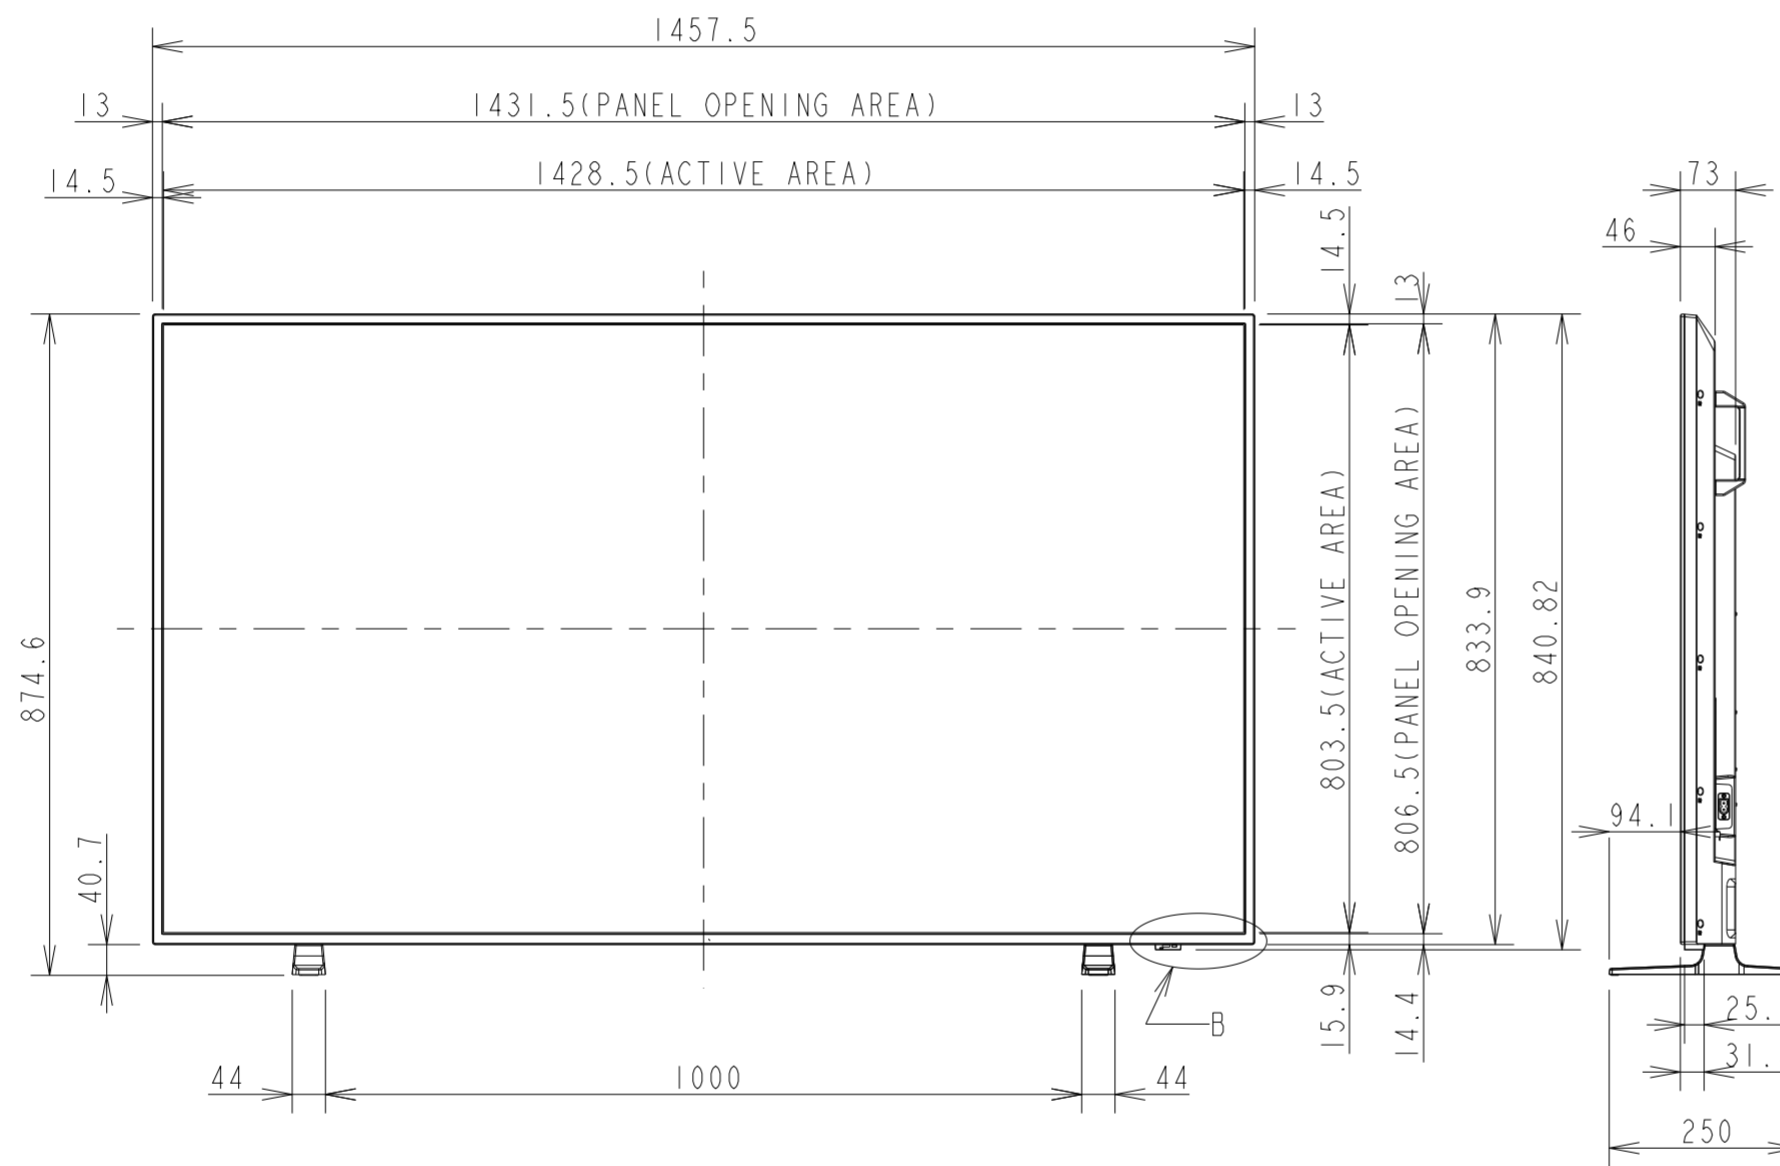

E658 TV WITH STAND OUTLINE

SECTION A-A
SCALE 1/1

DETAIL B
SCALE 1/1

UNIT	mm
MODEL	E658 TV with stand
SCALE	1/10
Sharp NEC Display Solutions 2021/03/10	