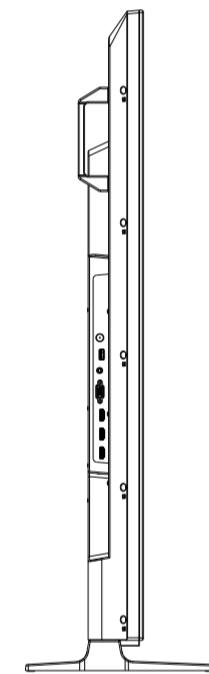

E658 TV WITH STAND OUTLINE

SECTION A-A
SCALE 1/1

DETAIL B
SCALE 1/1

UNIT	mm
MODEL	E658 TV with stand
SCALE	1/10
Sharp NEC Display Solutions 2021/03/10	