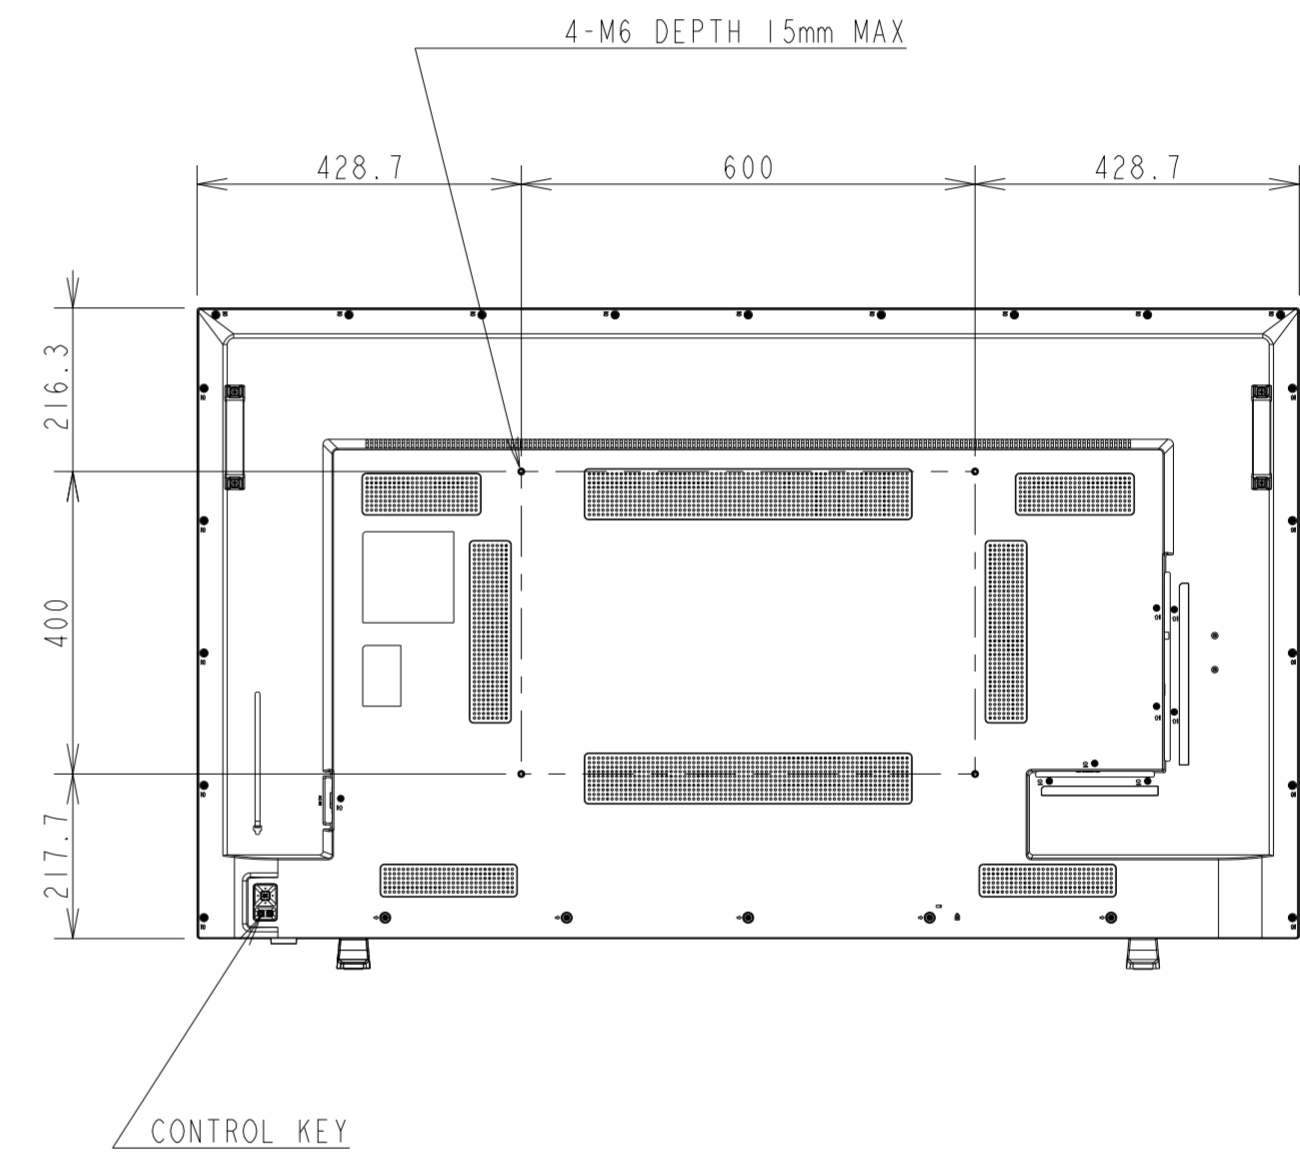

E658 TV WITH STAND OUTLINE

SECTION A-A
SCALE 1/1

DETAIL B
SCALE 1/1

UNIT	mm
MODEL	E658 TV with stand
SCALE	1/10
Sharp NEC Display Solutions 2021/03/10	