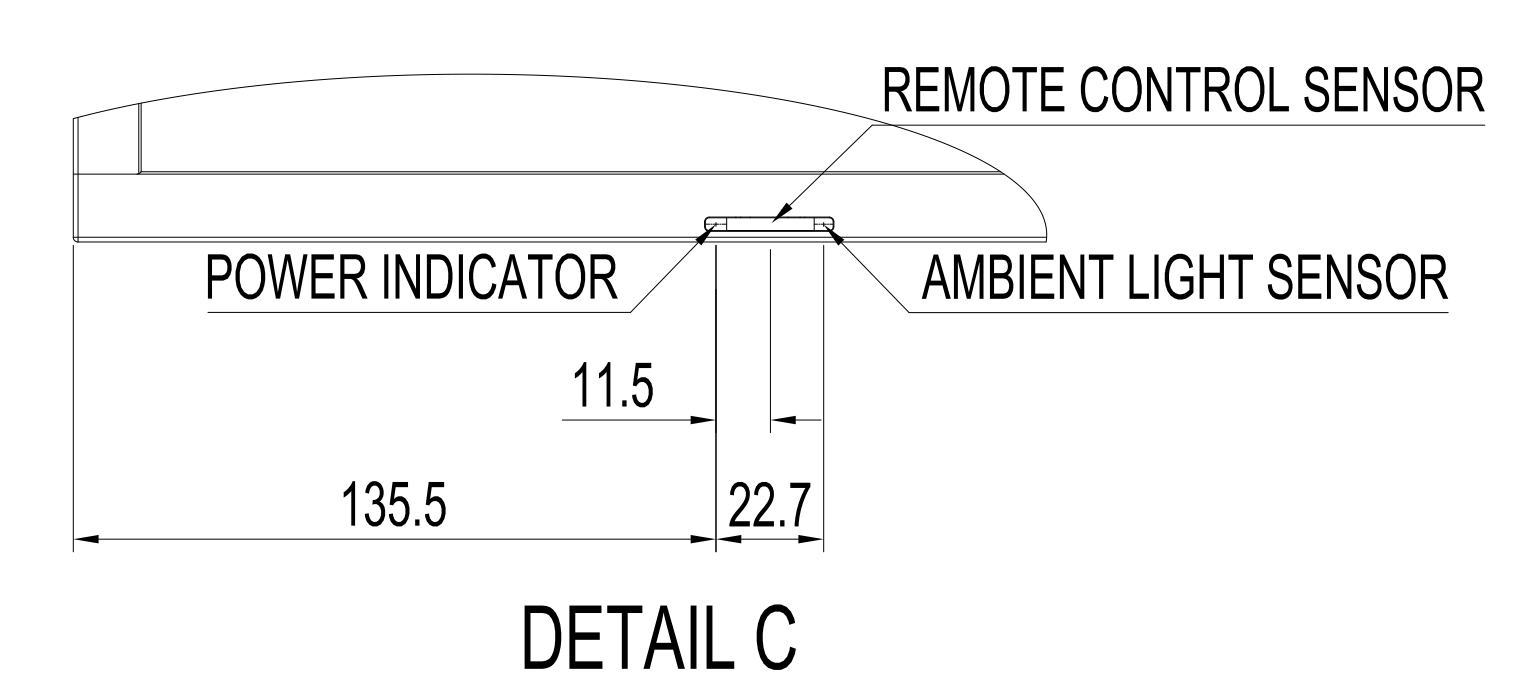

E758 OUTLINE

The center of gravity: It is within 10mm from active center.

UNIT	mm
MODEL	E758
Sharp NEC Display Solutions 2022/10/28	