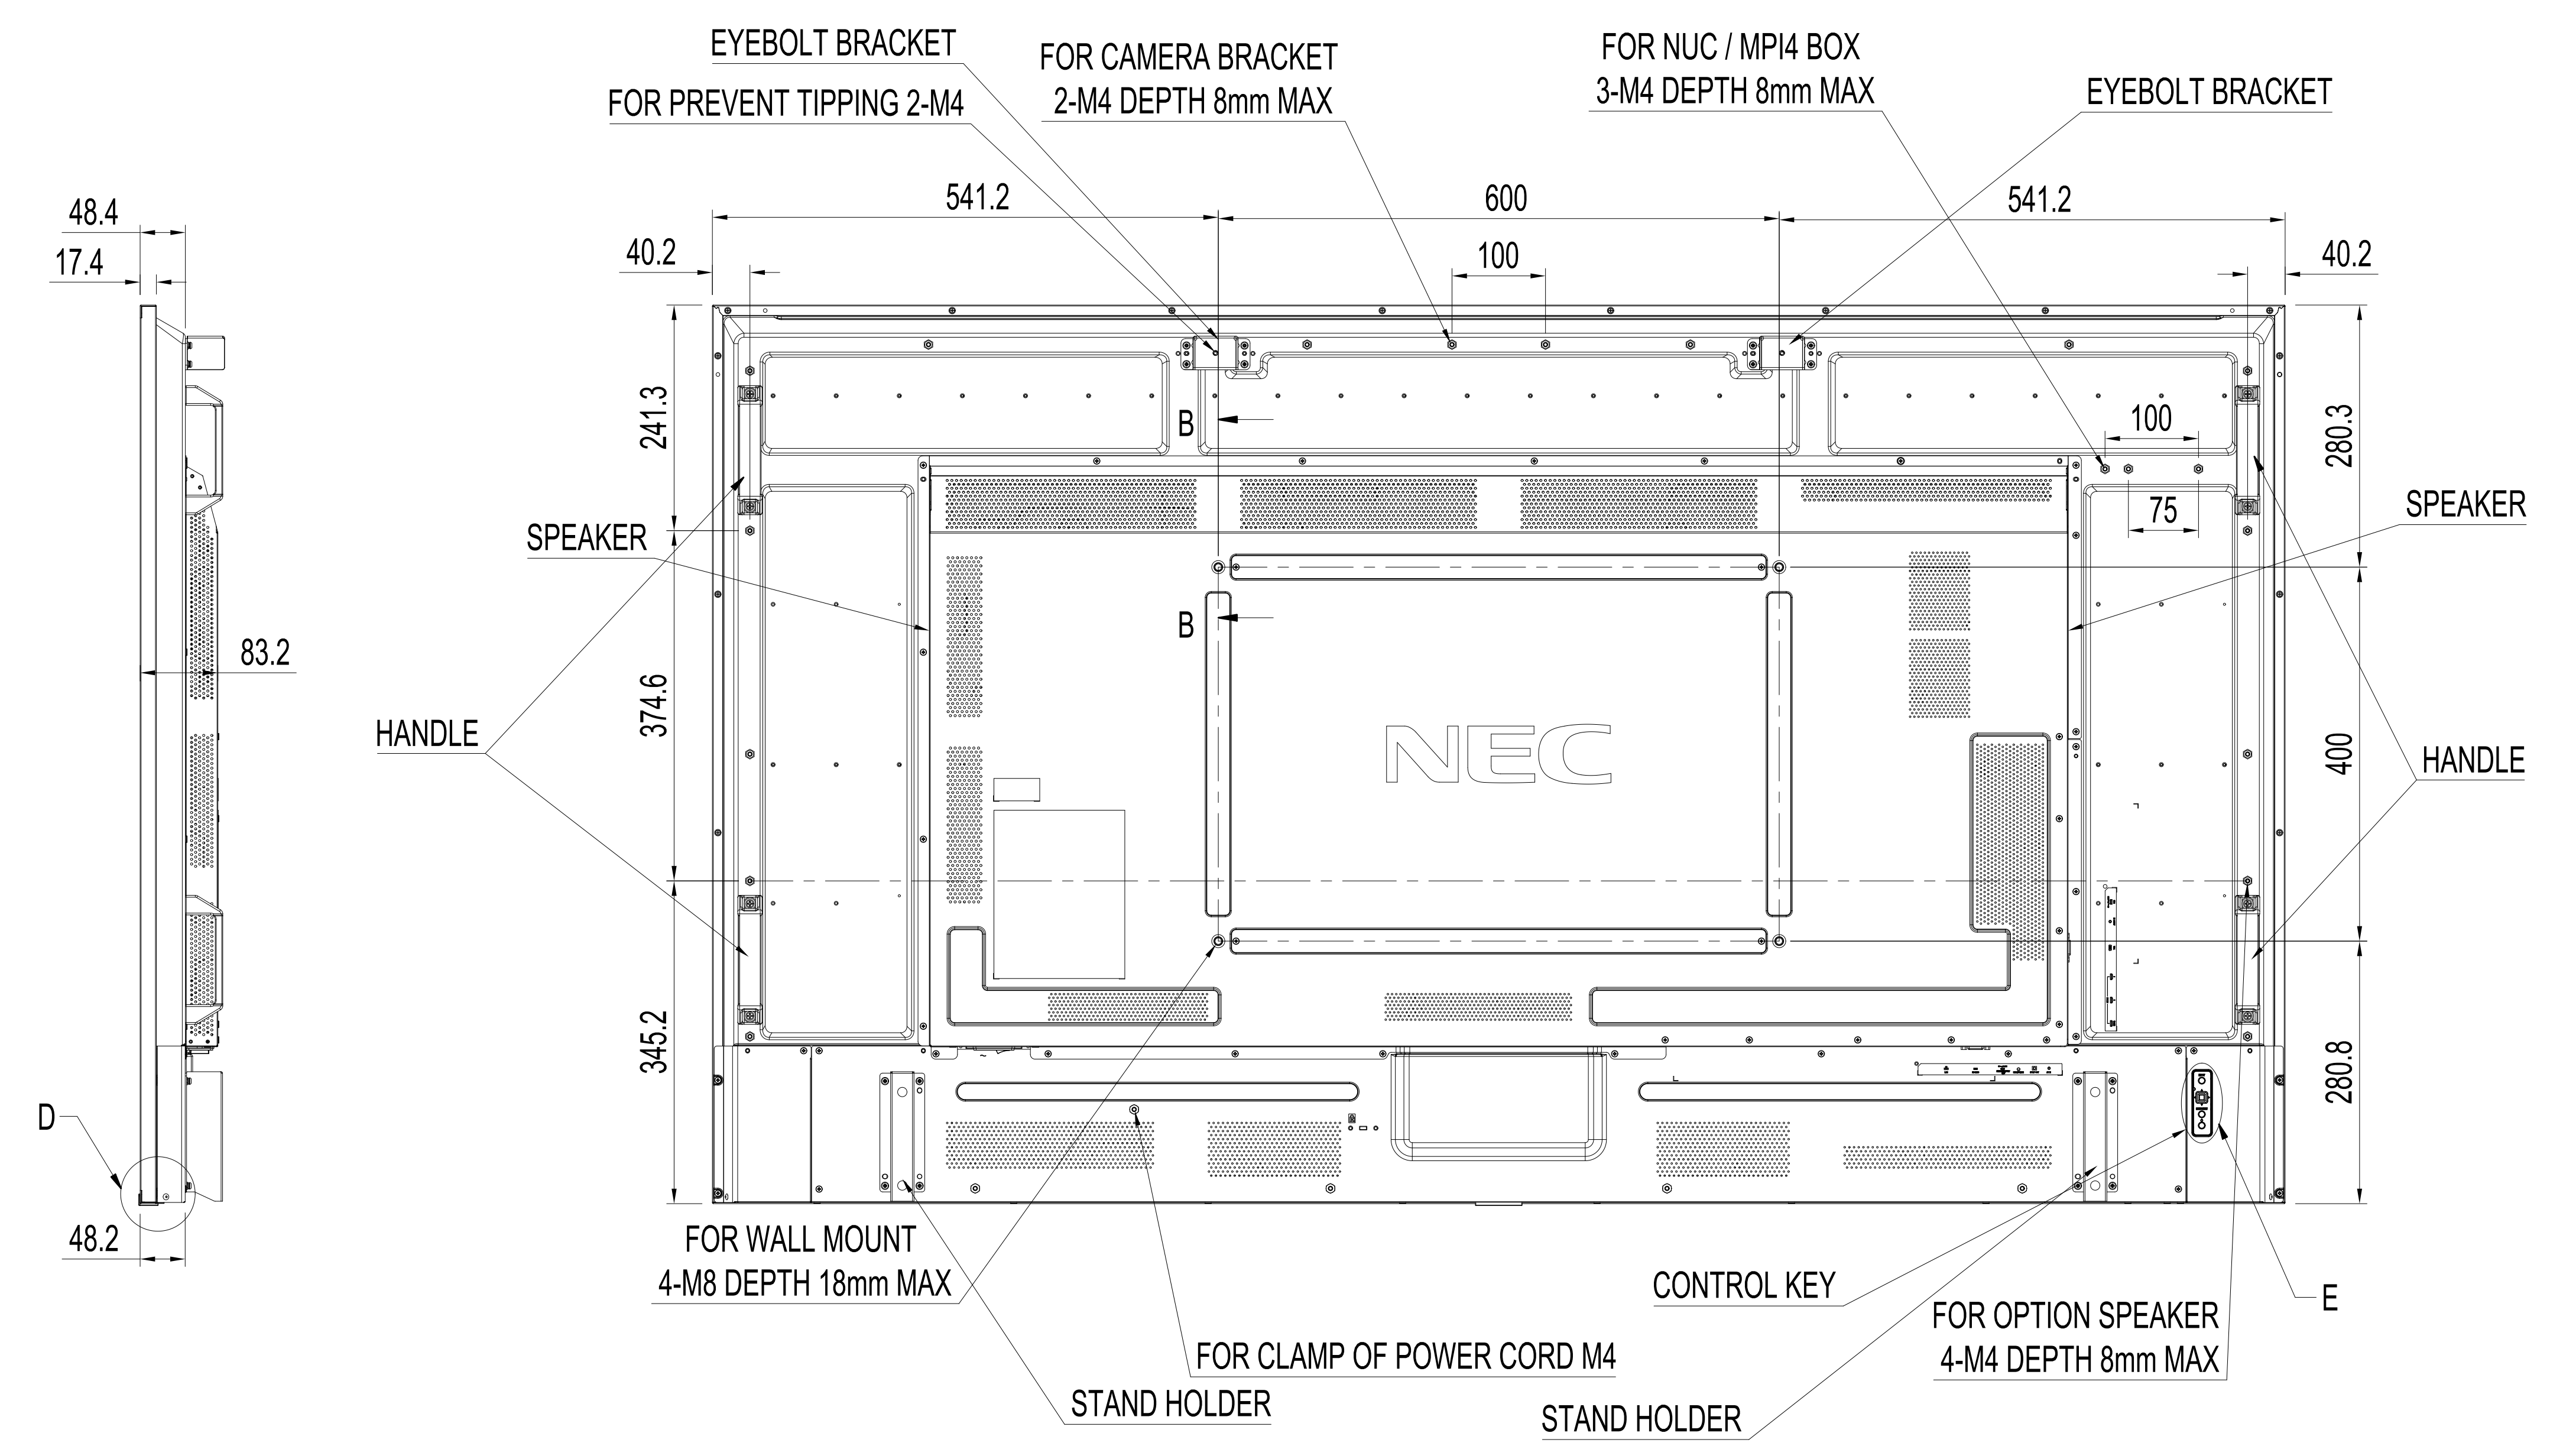

E758 OUTLINE

The center of gravity: It is within 10mm from active center.

UNIT	mm
MODEL	E758
Sharp NEC Display Solutions 2022/10/28	