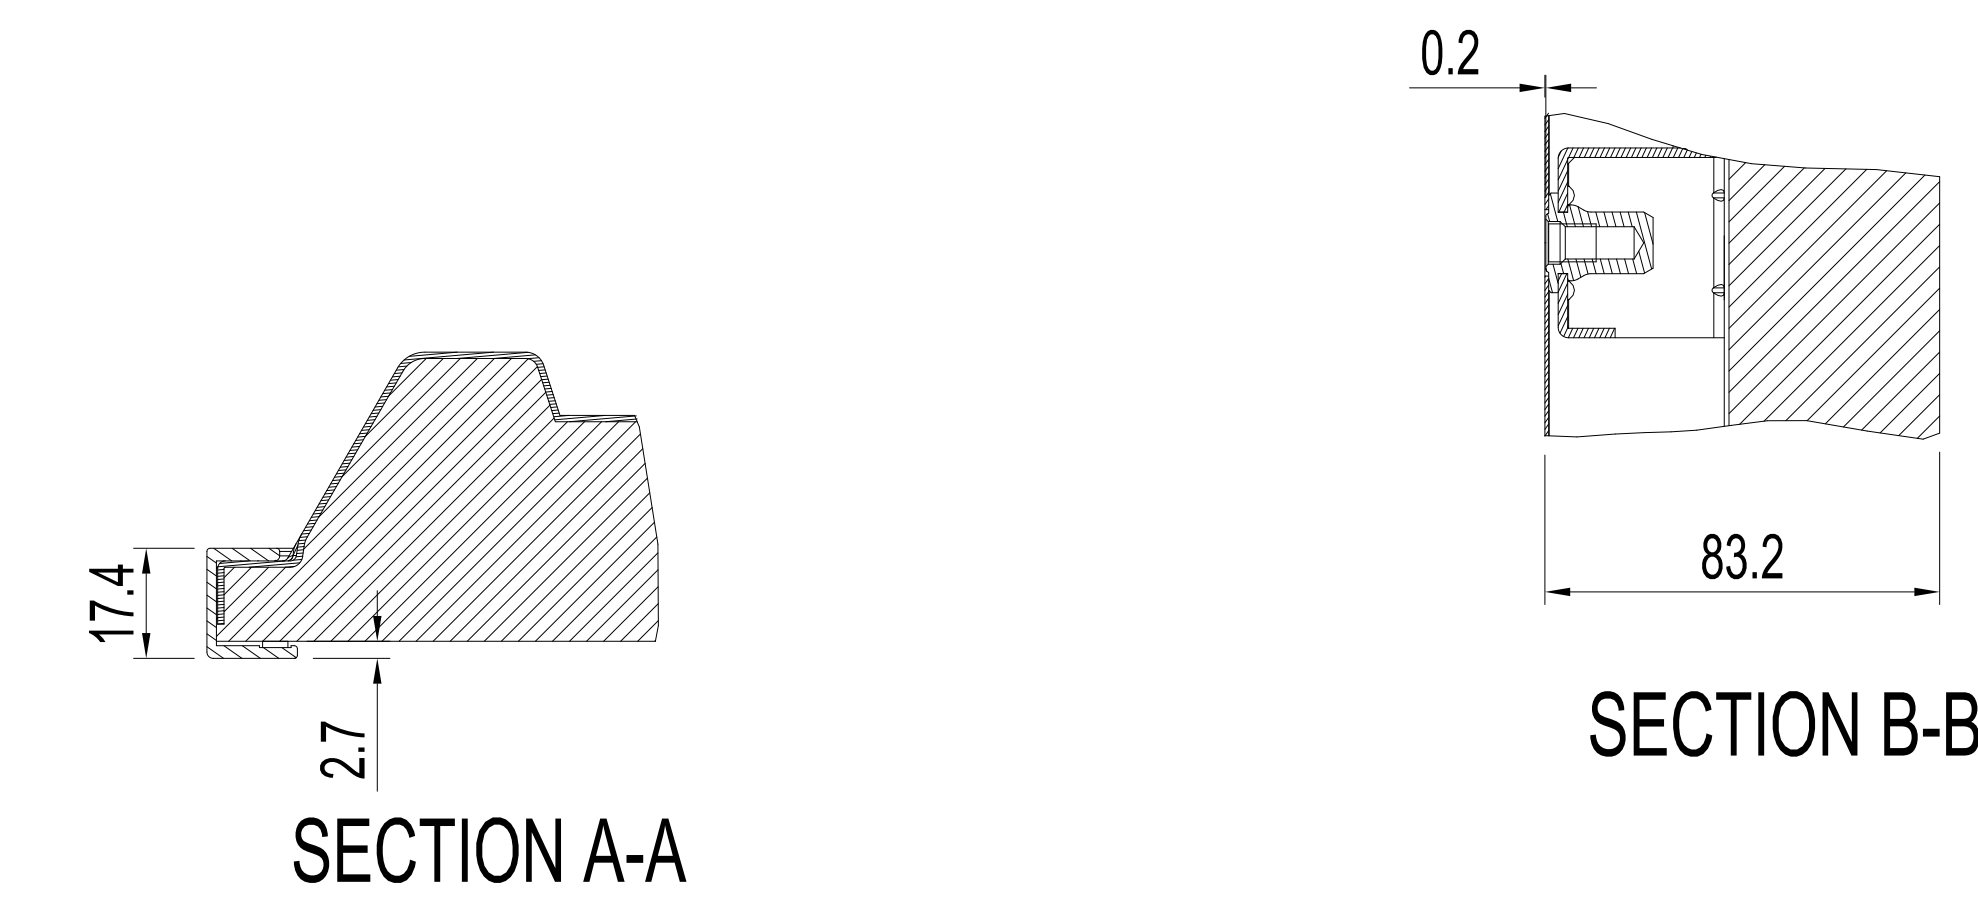

E758 OUTLINE

The center of gravity: It is within 10mm from active center.

UNIT	mm
MODEL	E758
Sharp NEC Display Solutions 2022/10/28	