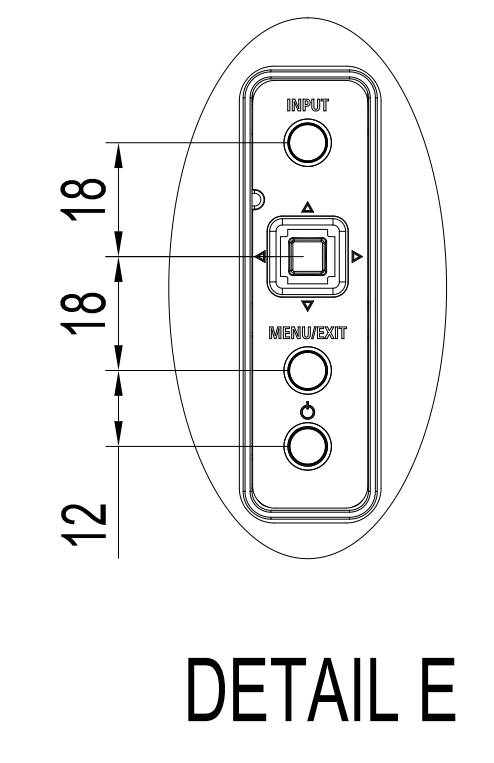

E758 OUTLINE

The center of gravity: It is within 10mm from active center.

UNIT	mm
MODEL	E758
Sharp NEC Display Solutions 2022/10/28	