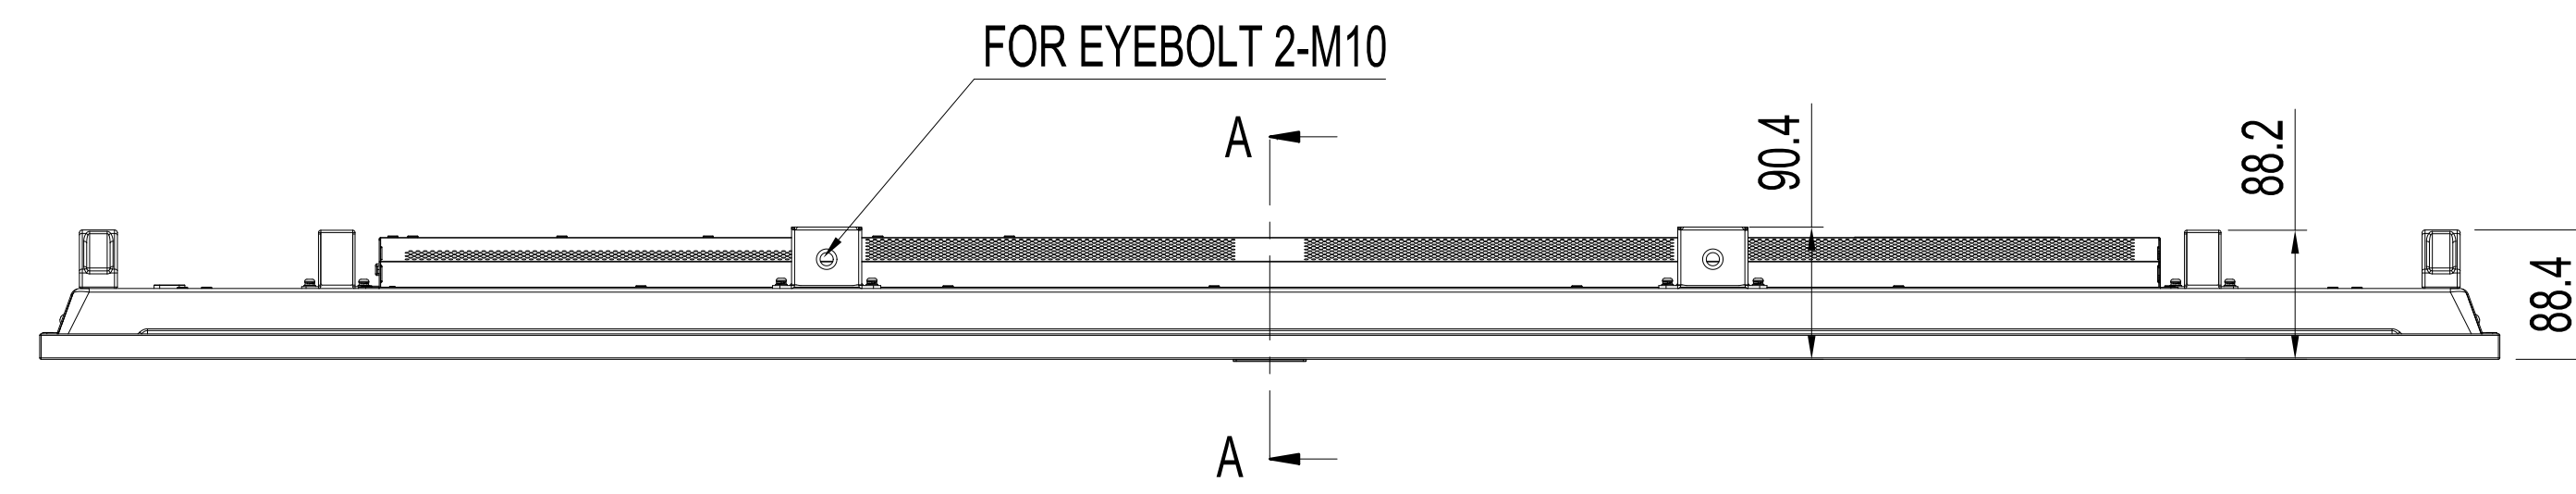

E758 OUTLINE

The center of gravity: It is within 10mm from active center.

UNIT	mm
MODEL	E758
Sharp NEC Display Solutions 2022/10/28	