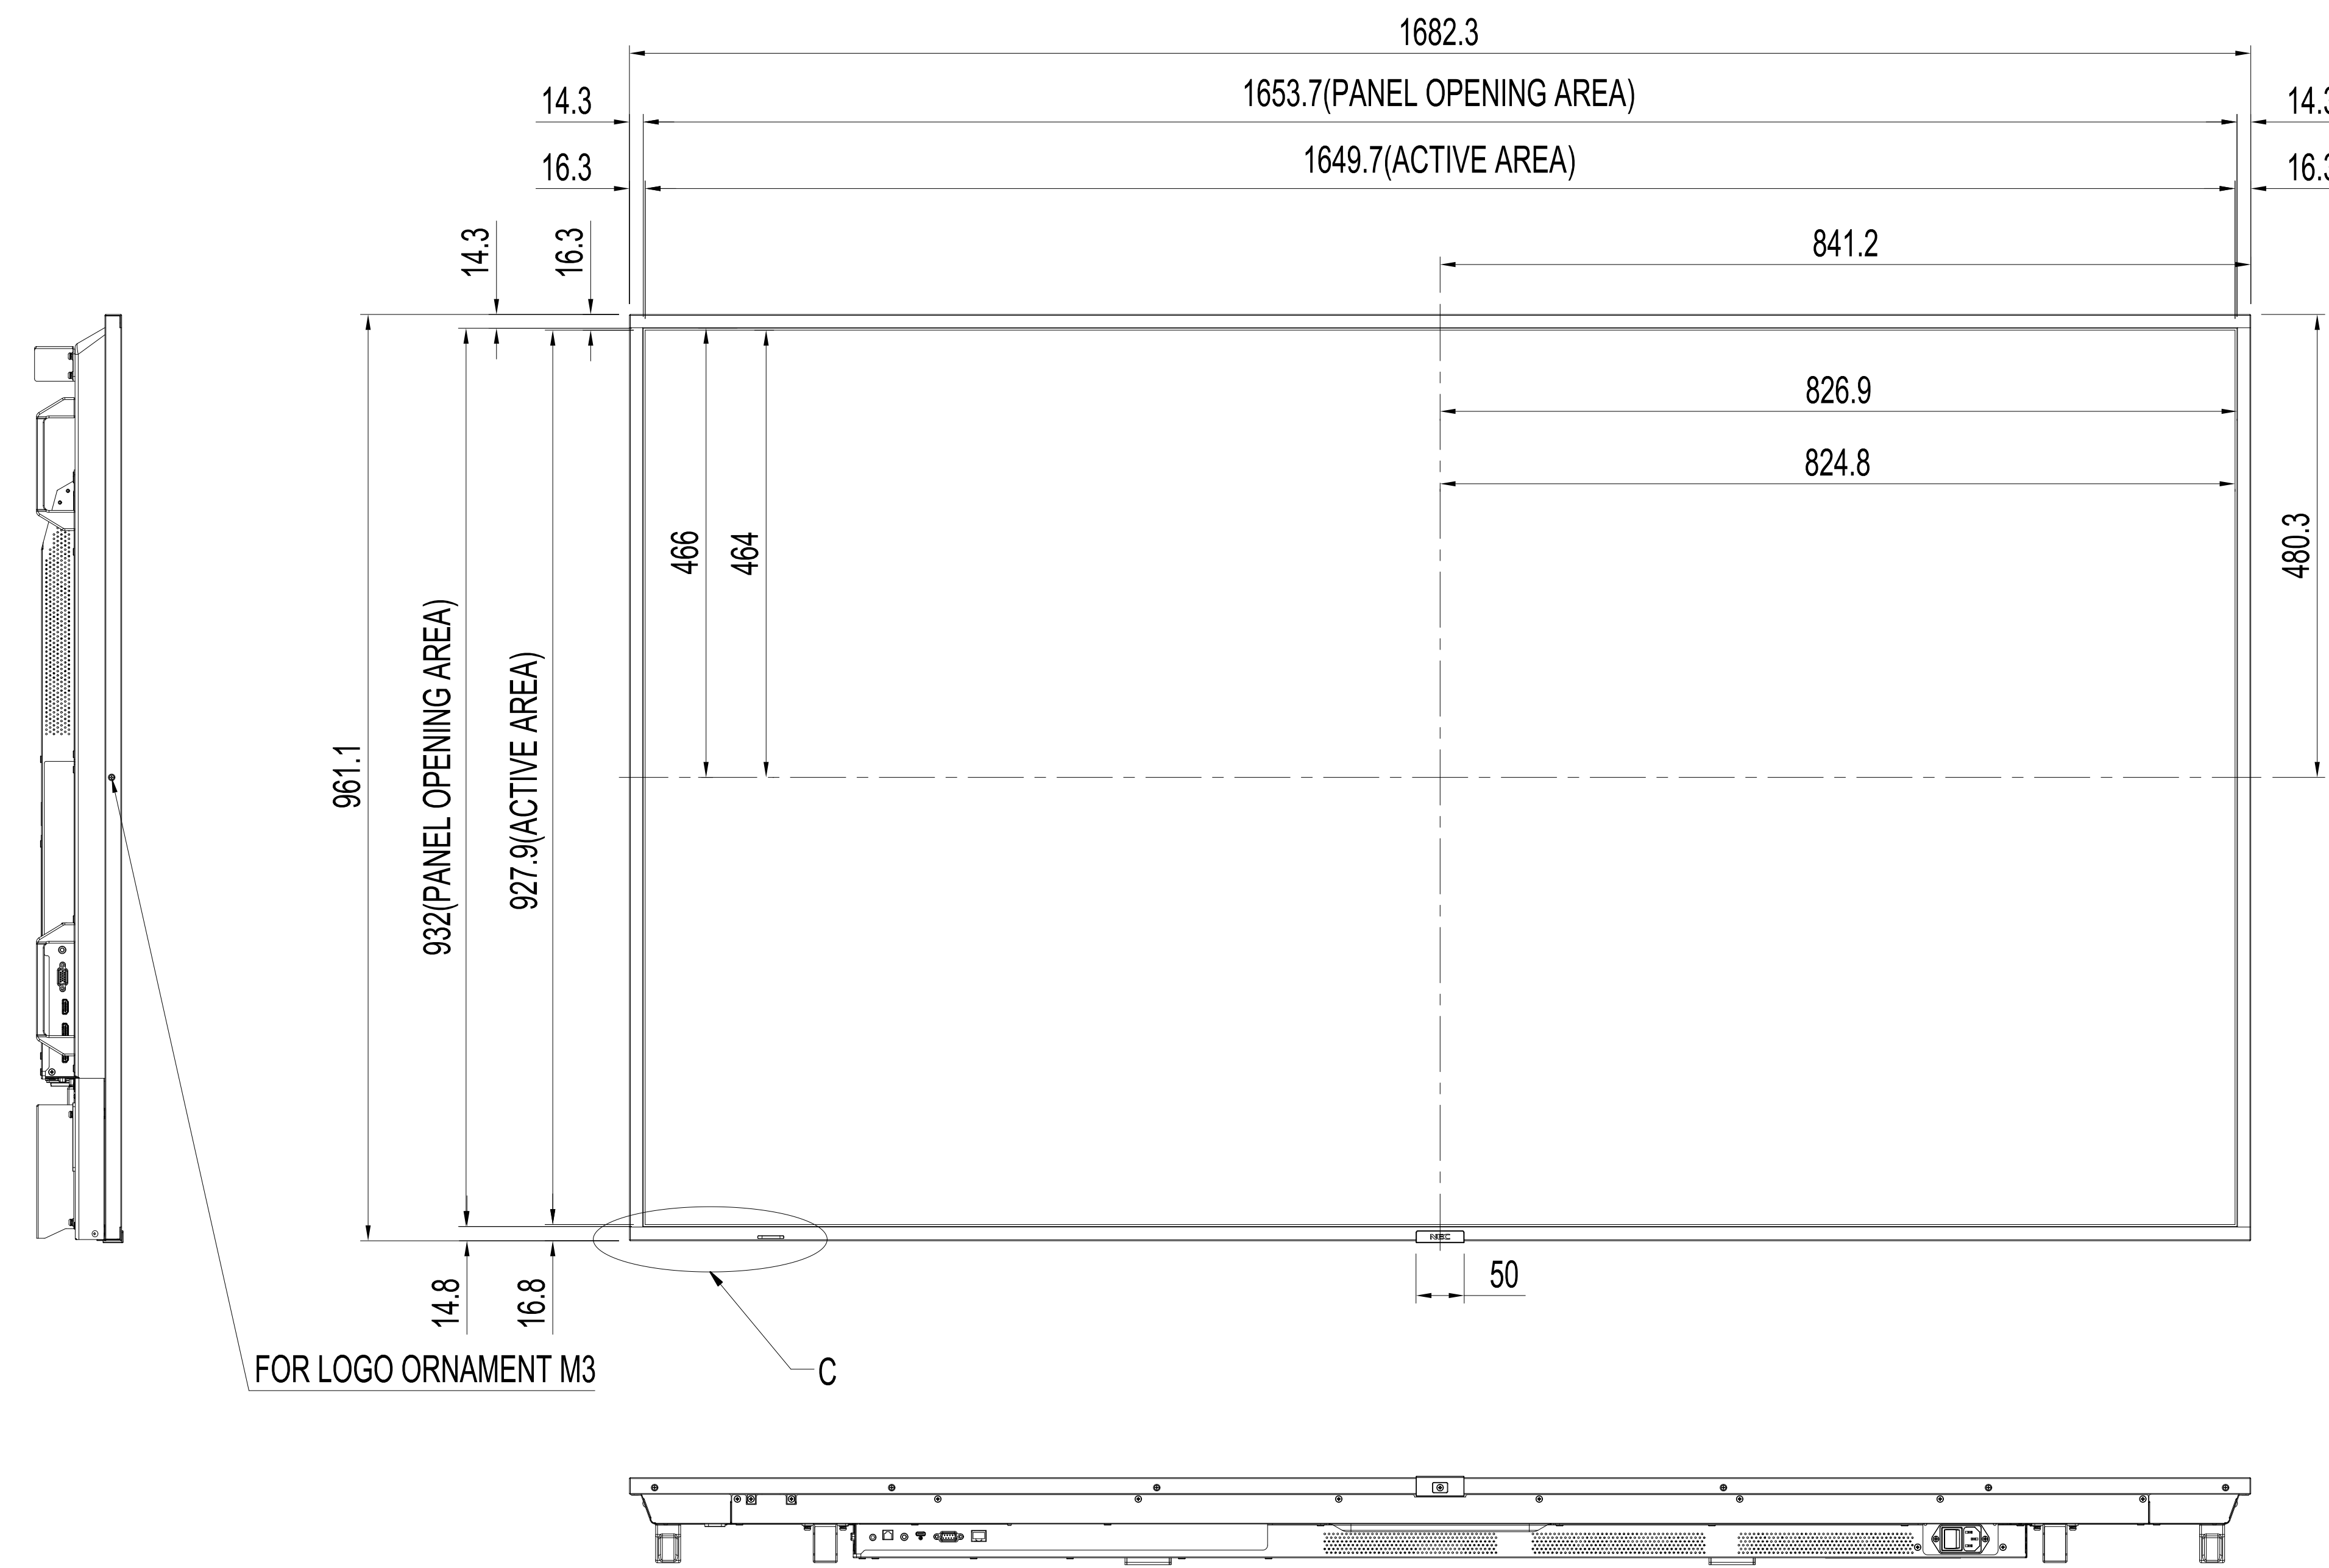

E758 OUTLINE

The center of gravity: It is within 10mm from active center.

UNIT	mm
MODEL	E758
Sharp NEC Display Solutions 2022/10/28	