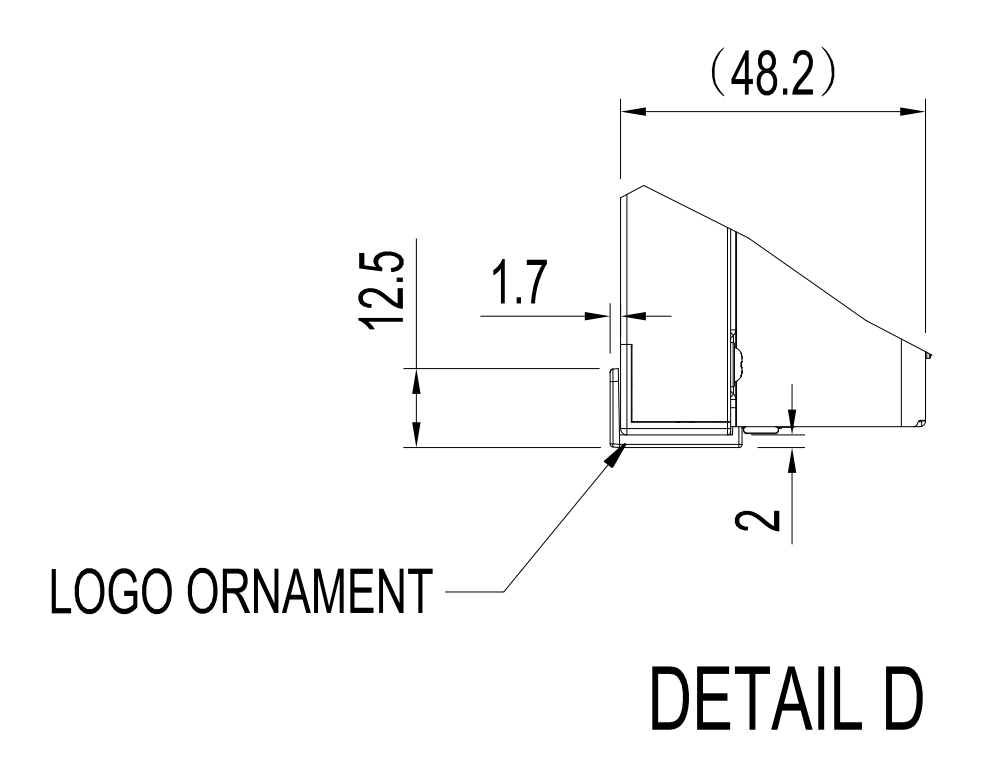

E758 OUTLINE

The center of gravity: It is within 10mm from active center.

UNIT	mm
MODEL	E758
Sharp NEC Display Solutions 2022/10/28	