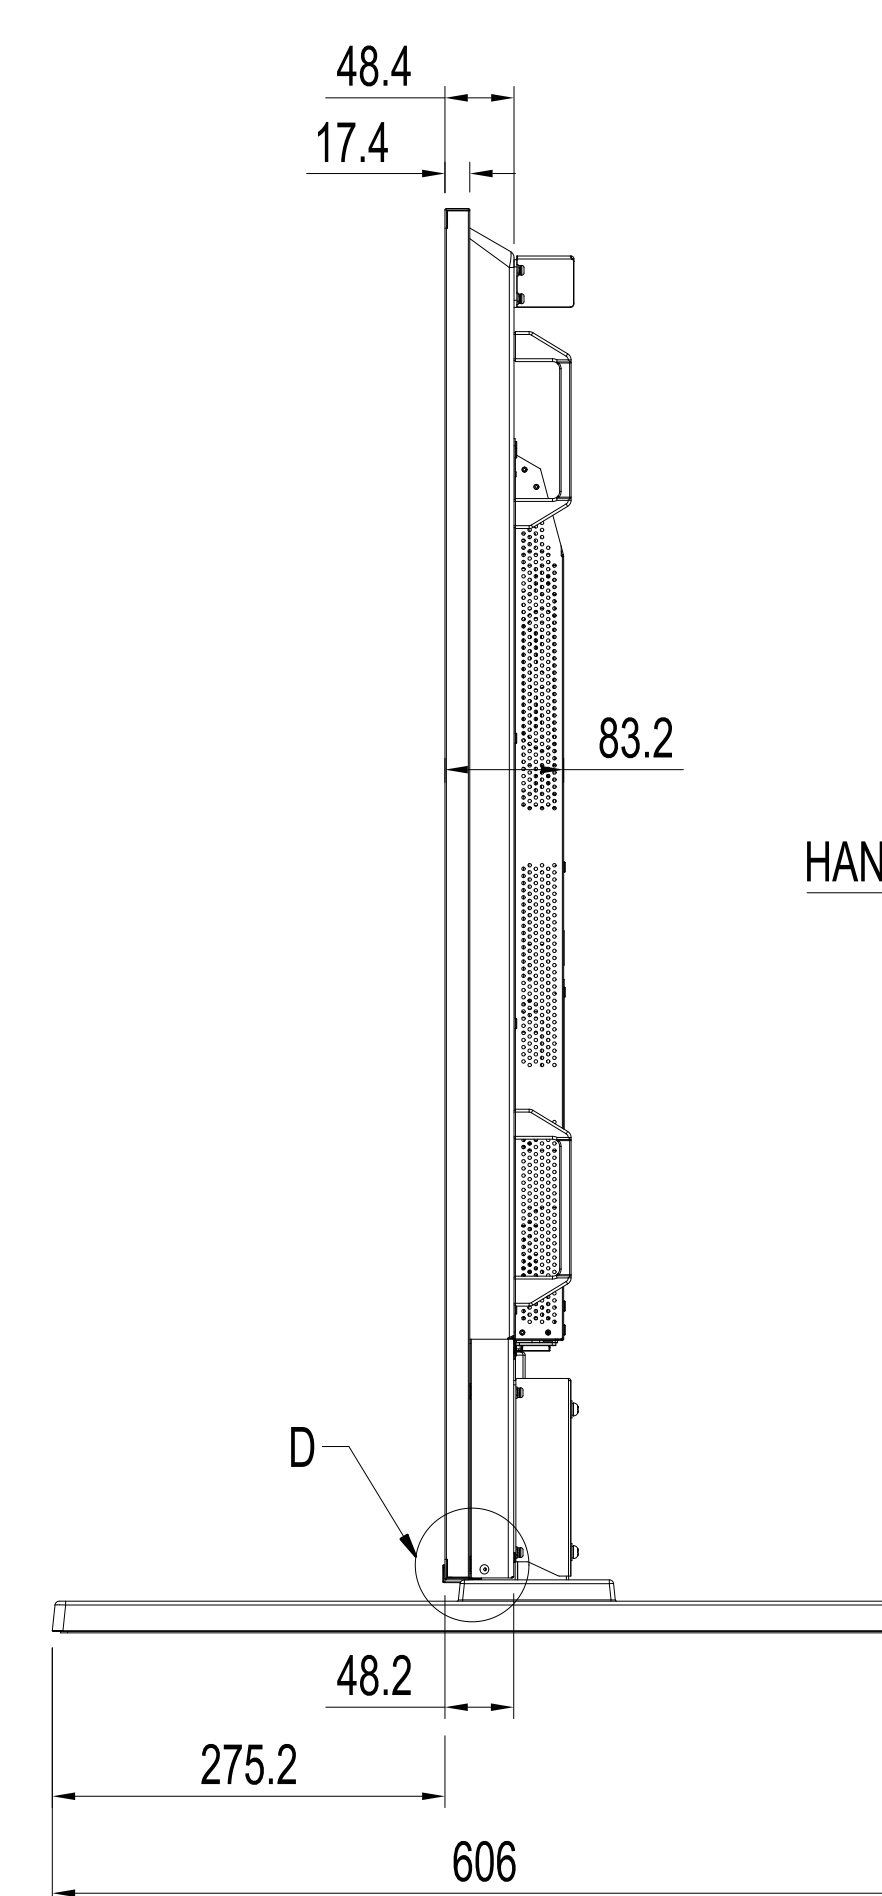

E758 WITH ST-801 OUTLINE

UNIT	mm
MODEL	E758 with ST-801
Sharp NEC Display Solutions 2022/10/29	