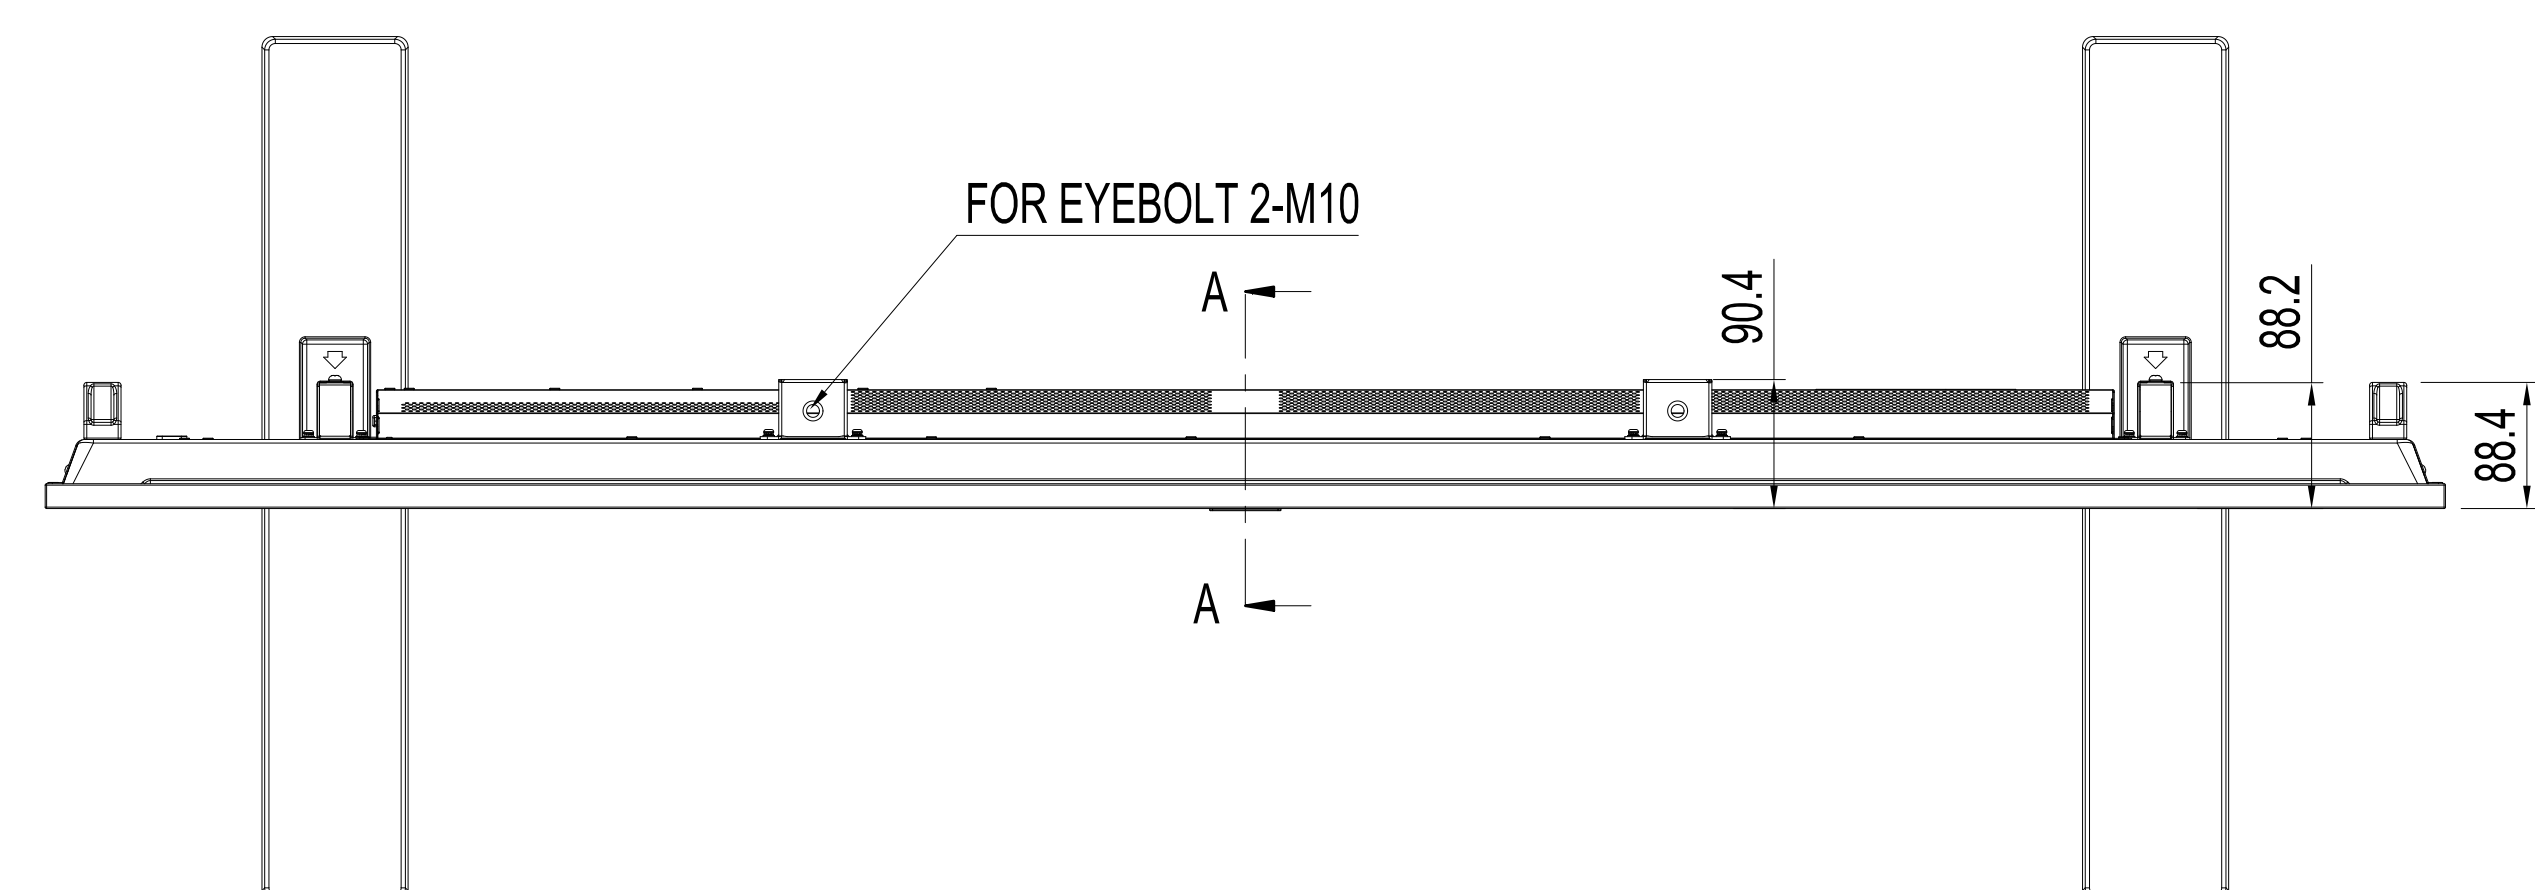

E758 WITH ST-801 OUTLINE

UNIT	mm
MODEL	E758 with ST-801
Sharp NEC Display Solutions 2022/10/29	