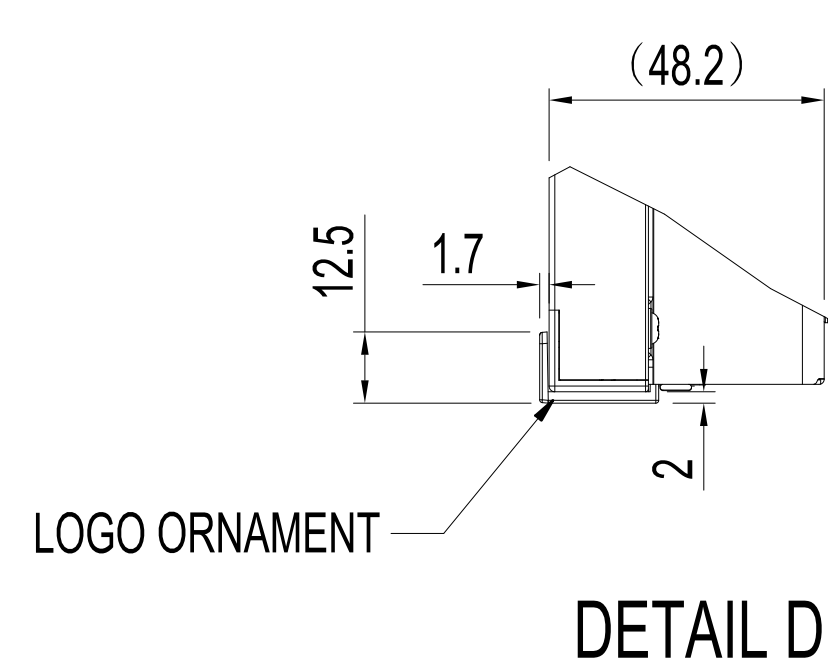

E758 WITH ST-801 OUTLINE

UNIT	mm
MODEL	E758 with ST-801
Sharp NEC Display Solutions 2022/10/29	