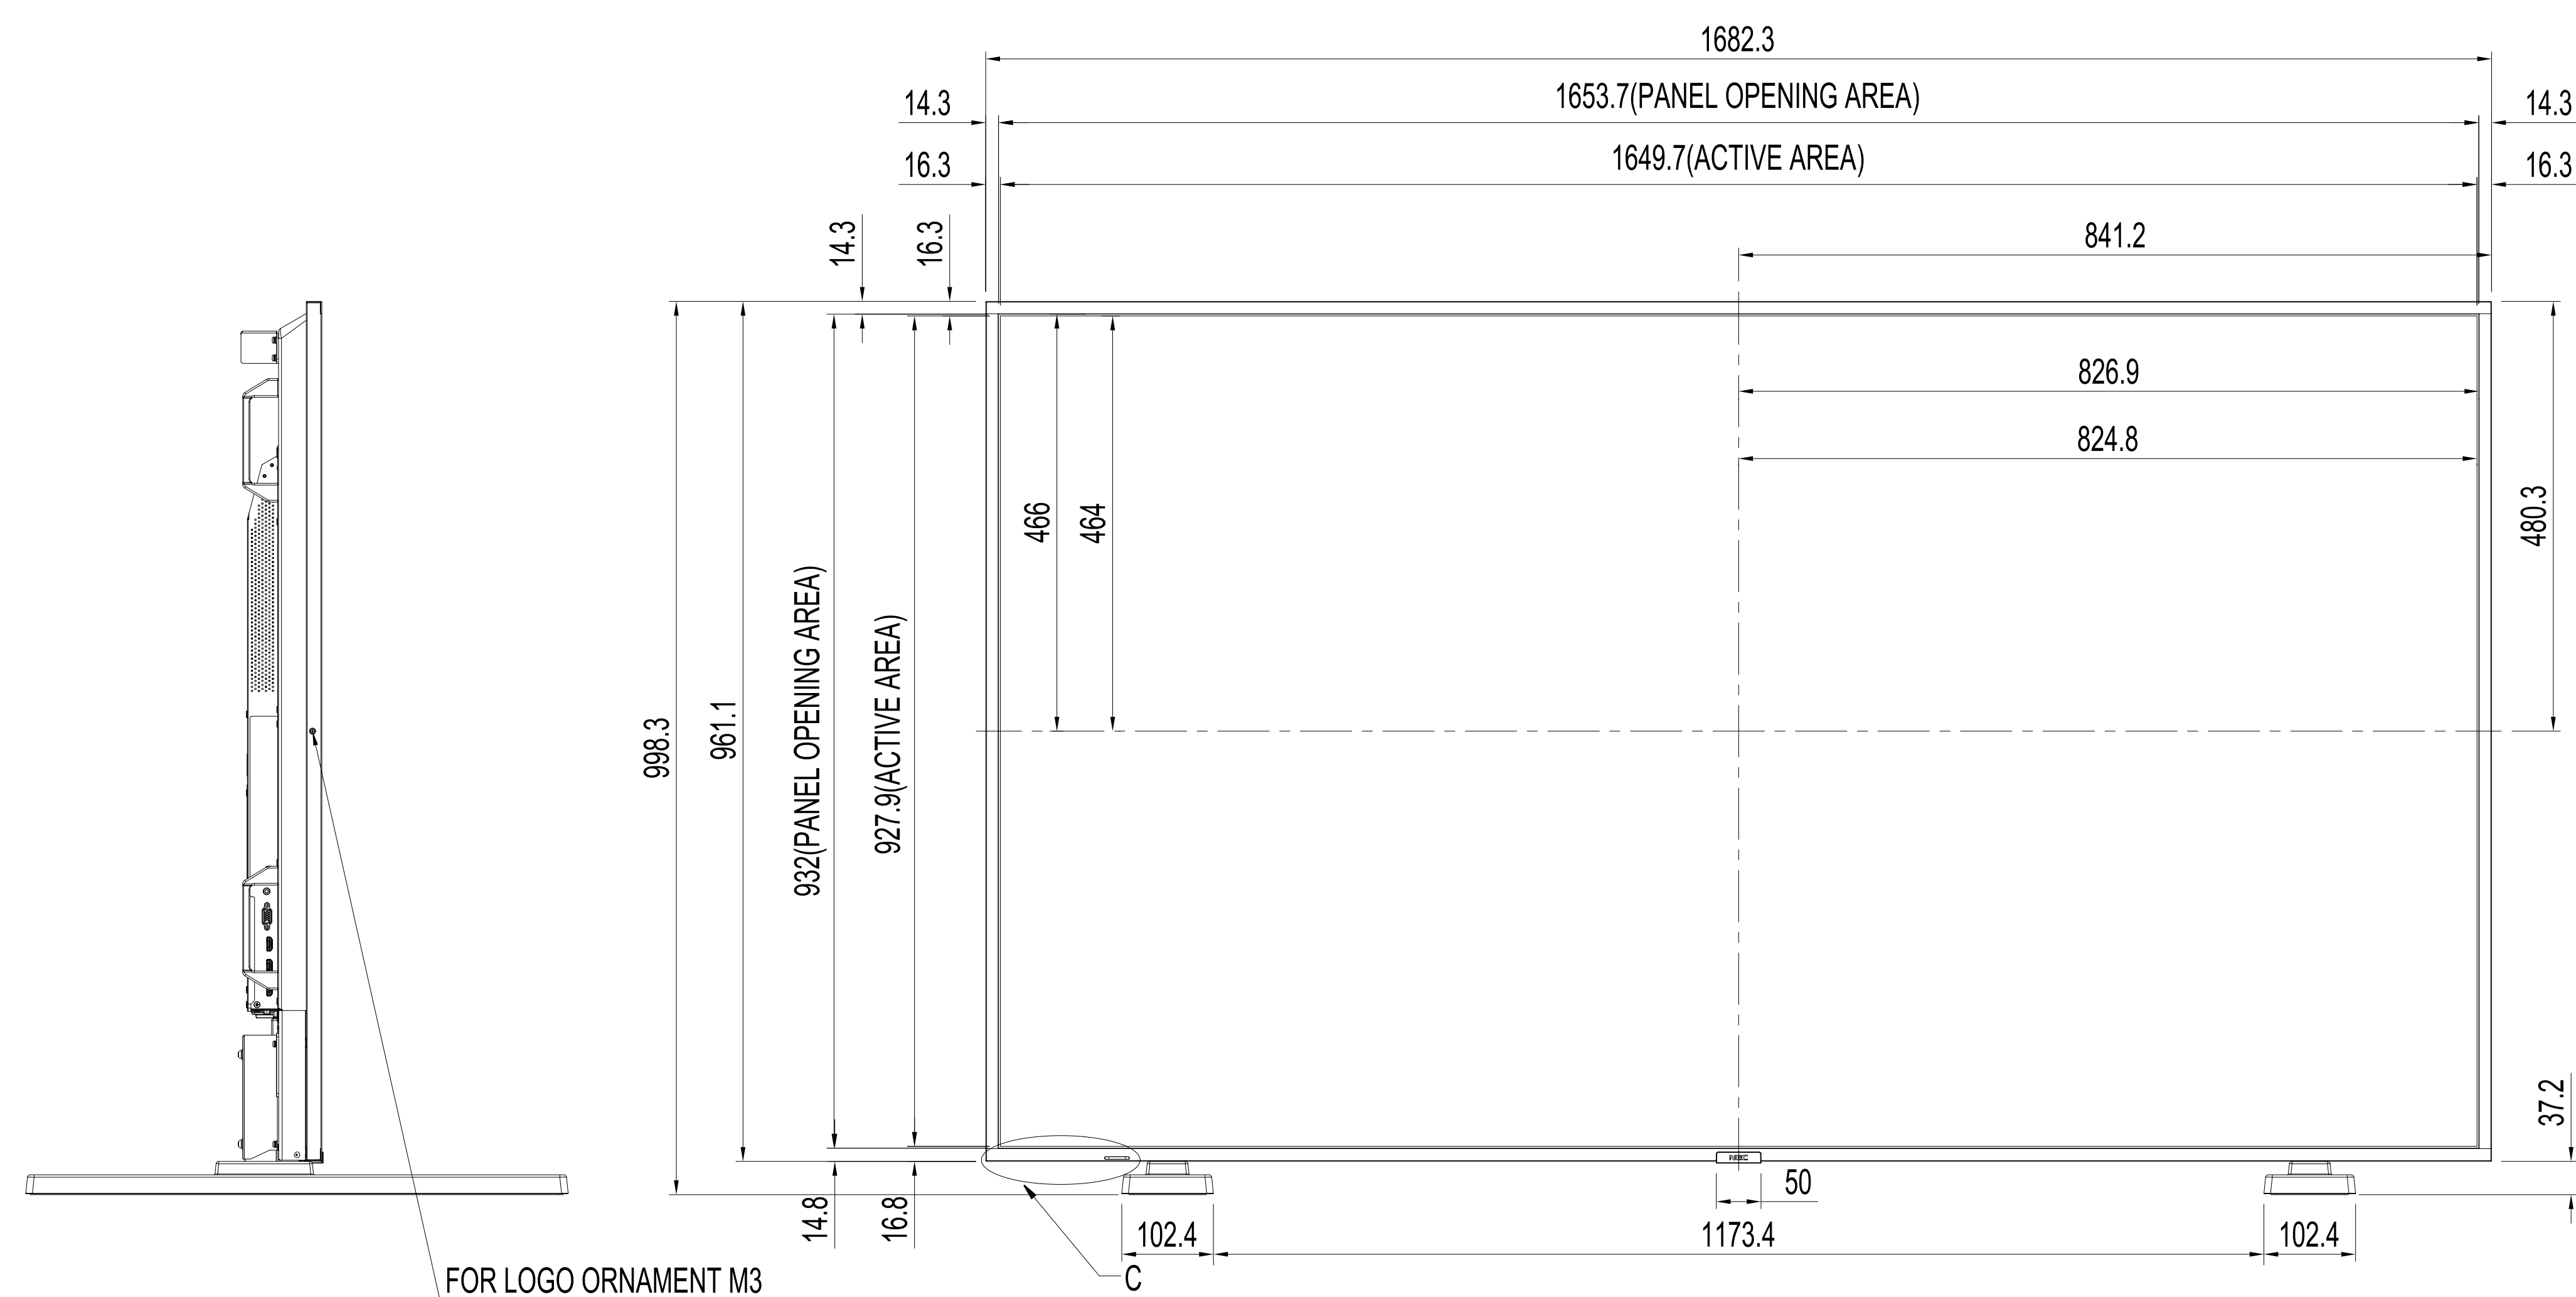

E758 WITH ST-801 OUTLINE

UNIT	mm
MODEL	E758 with ST-801
Sharp NEC Display Solutions 2022/10/29	