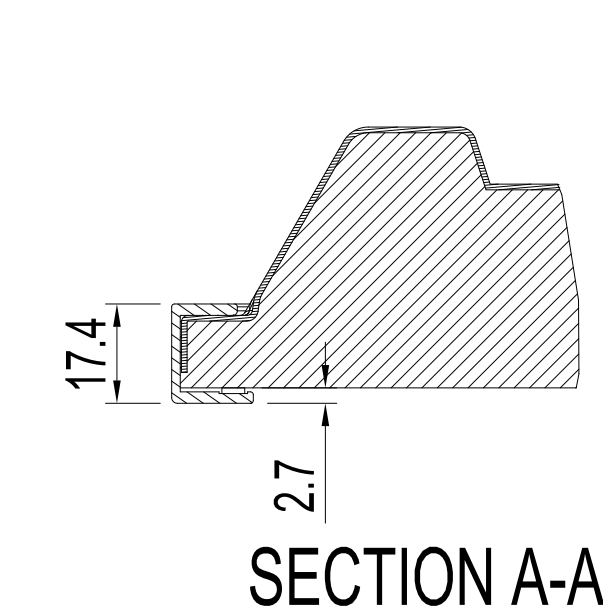

E758 WITH ST-801 OUTLINE

UNIT	mm
MODEL	E758 with ST-801
Sharp NEC Display Solutions 2022/10/29	