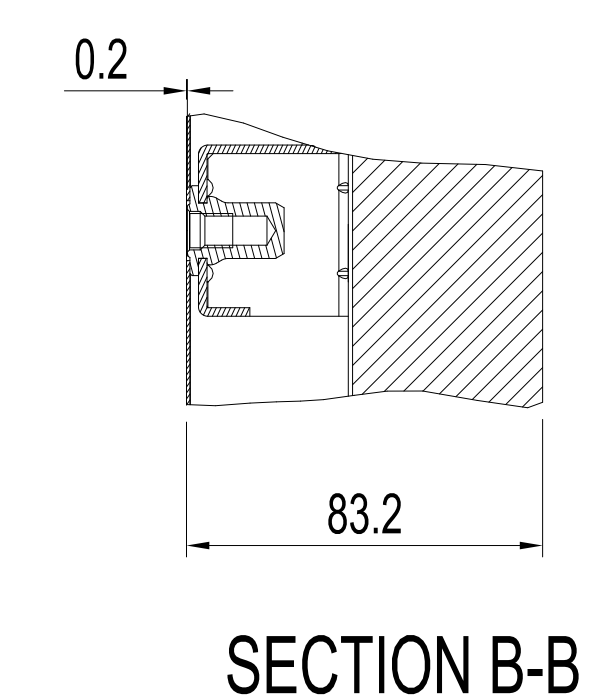

E758 WITH ST-801 OUTLINE

UNIT	mm
MODEL	E758 with ST-801
Sharp NEC Display Solutions 2022/10/29	