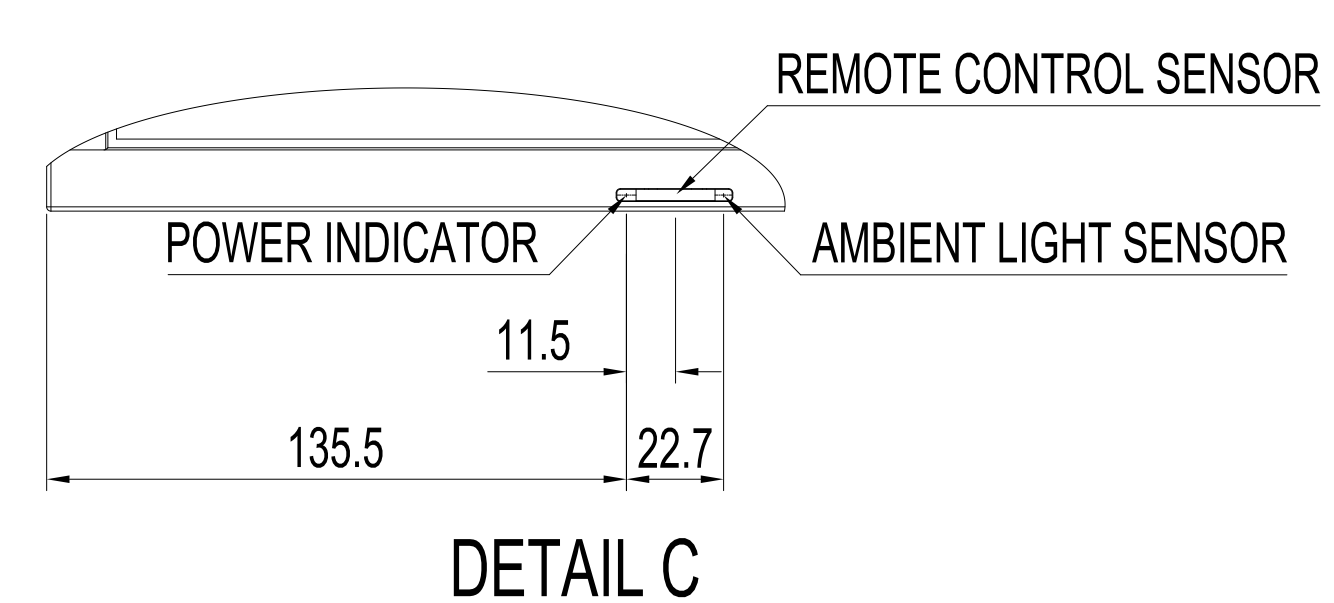

E758 WITH ST-801 OUTLINE

UNIT	mm
MODEL	E758 with ST-801
Sharp NEC Display Solutions 2022/10/29	