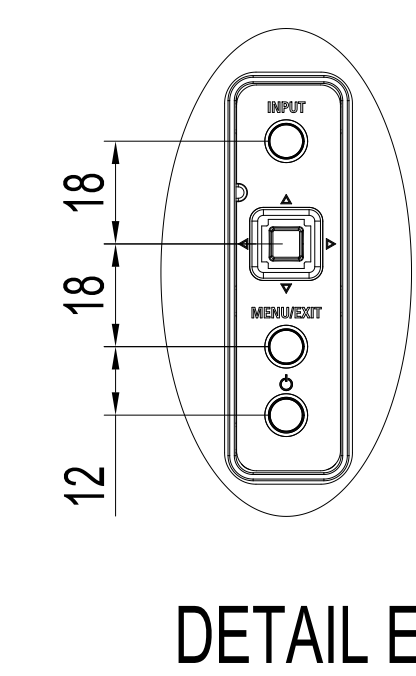

E758 WITH ST-801 OUTLINE

UNIT	mm
MODEL	E758 with ST-801
Sharp NEC Display Solutions 2022/10/29	