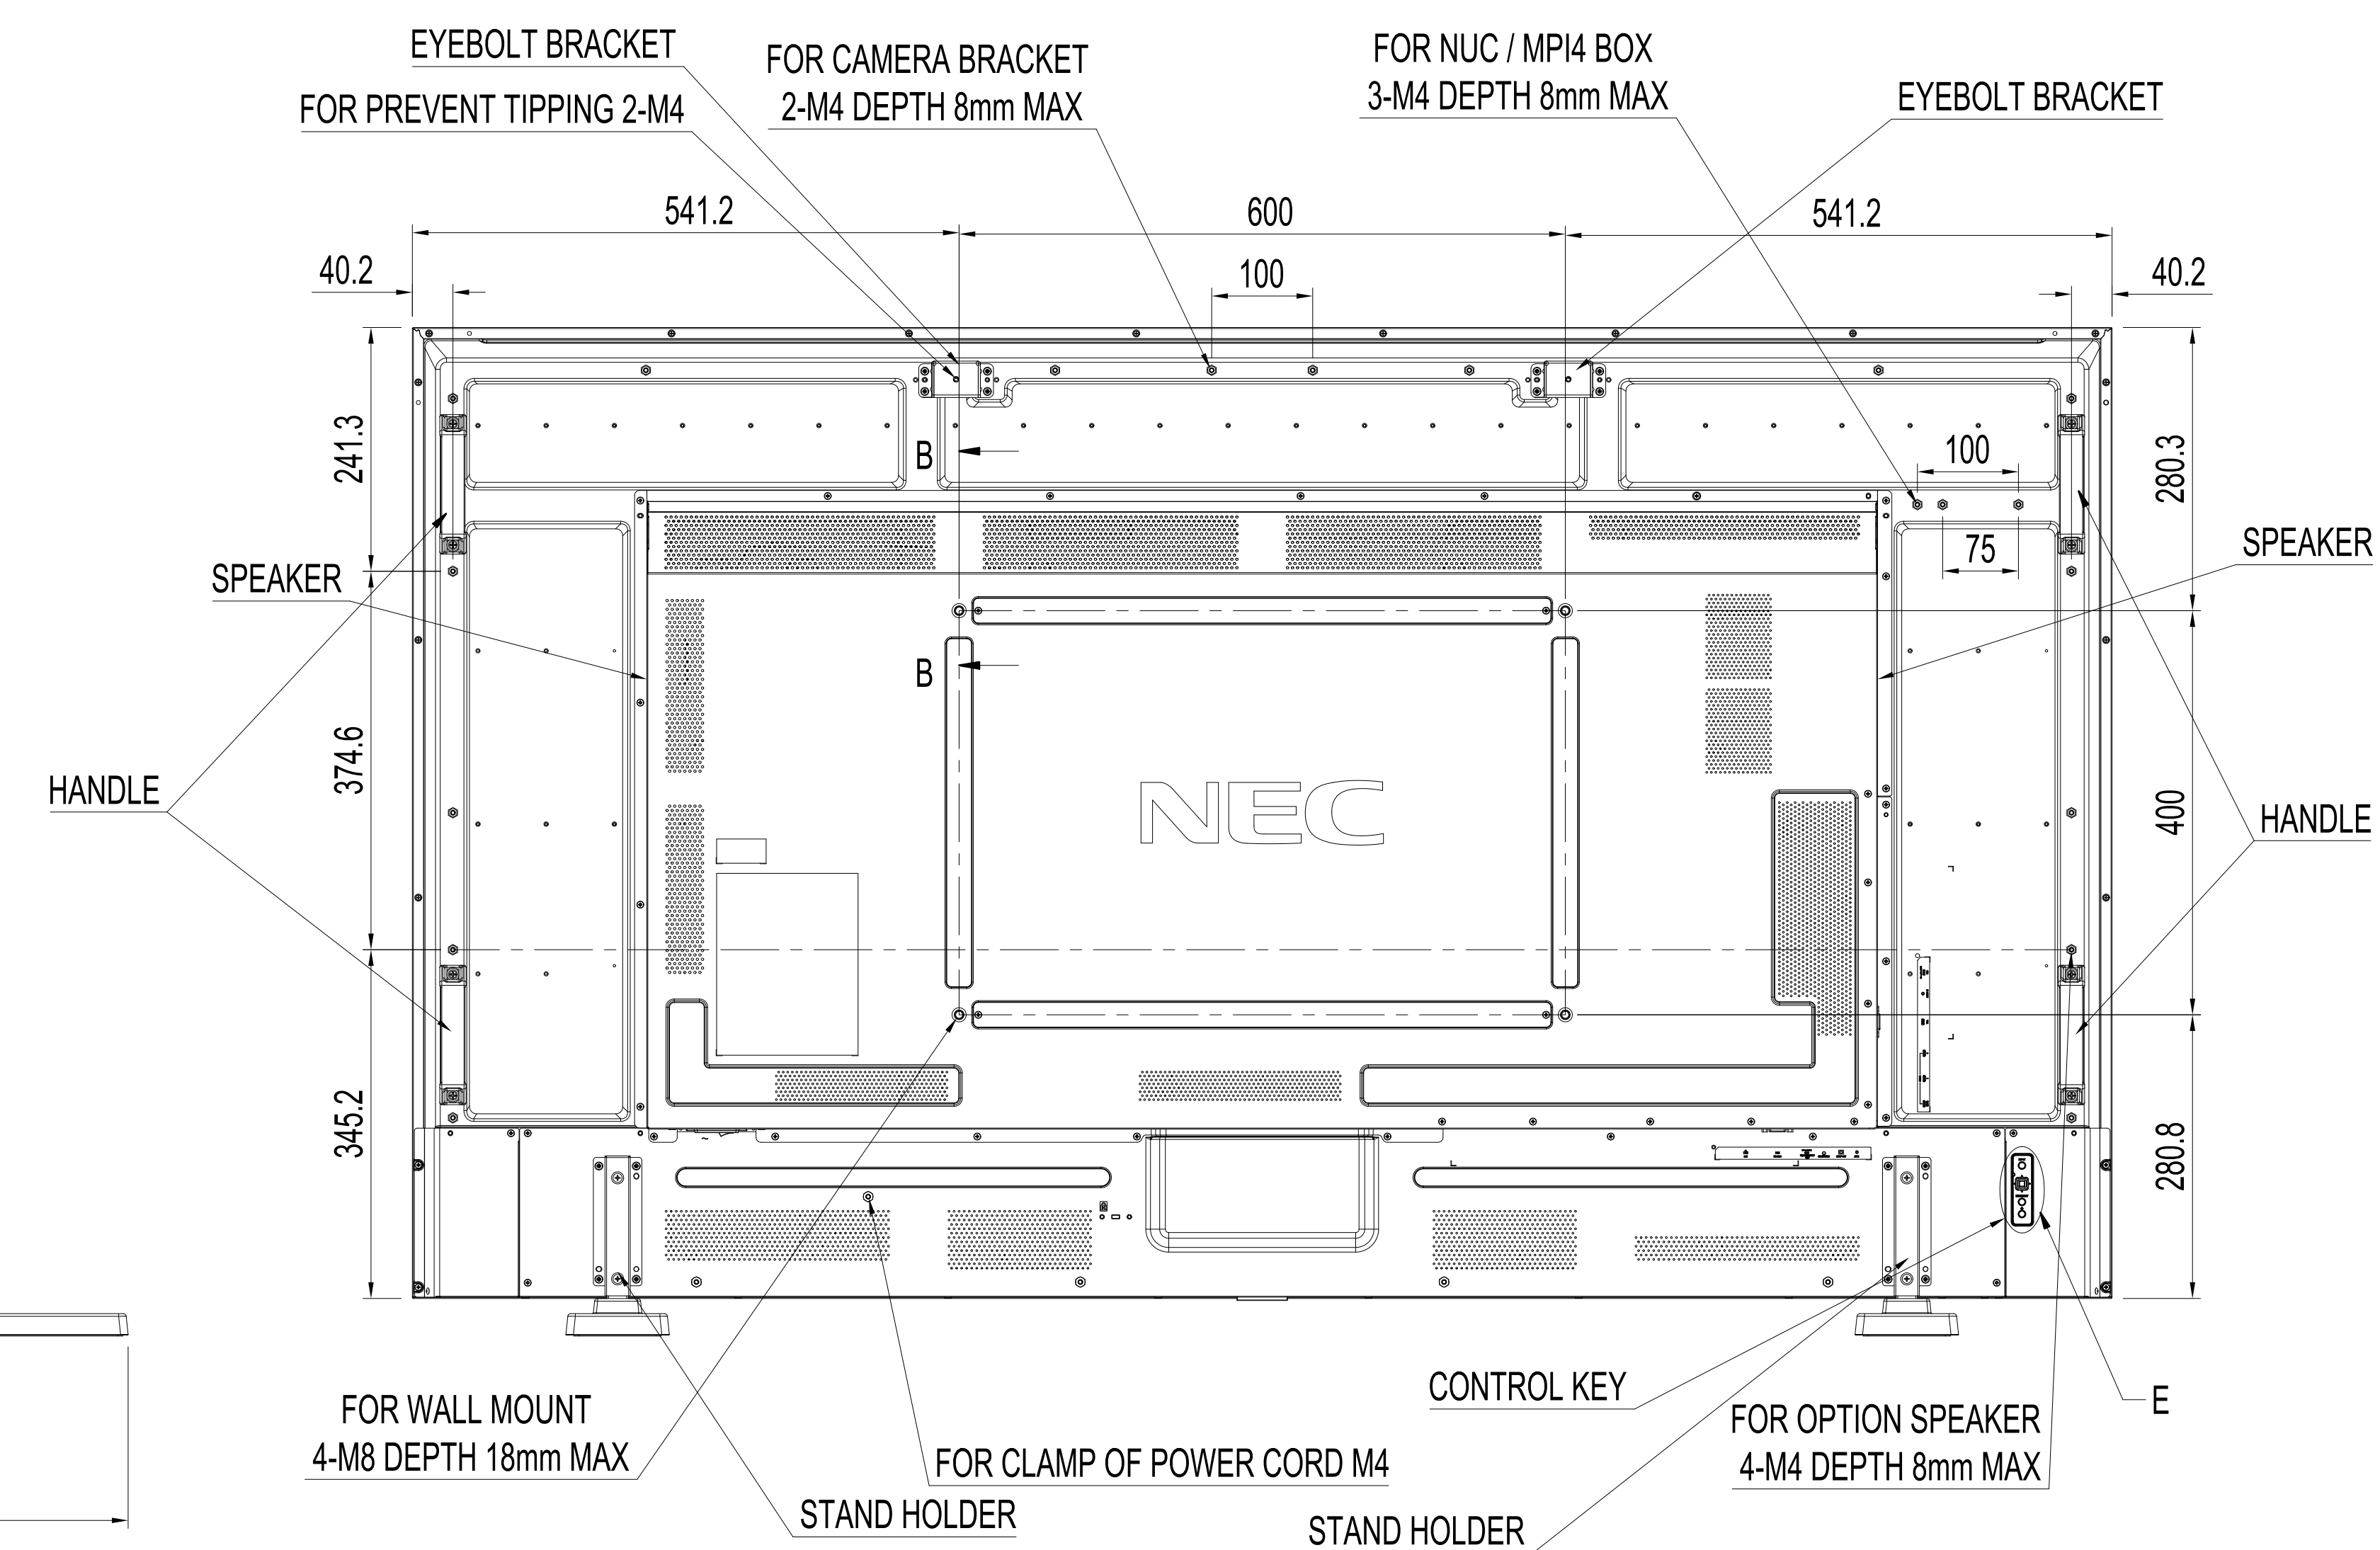

E758 WITH ST-801 OUTLINE

UNIT	mm
MODEL	E758 with ST-801
Sharp NEC Display Solutions 2022/10/29	