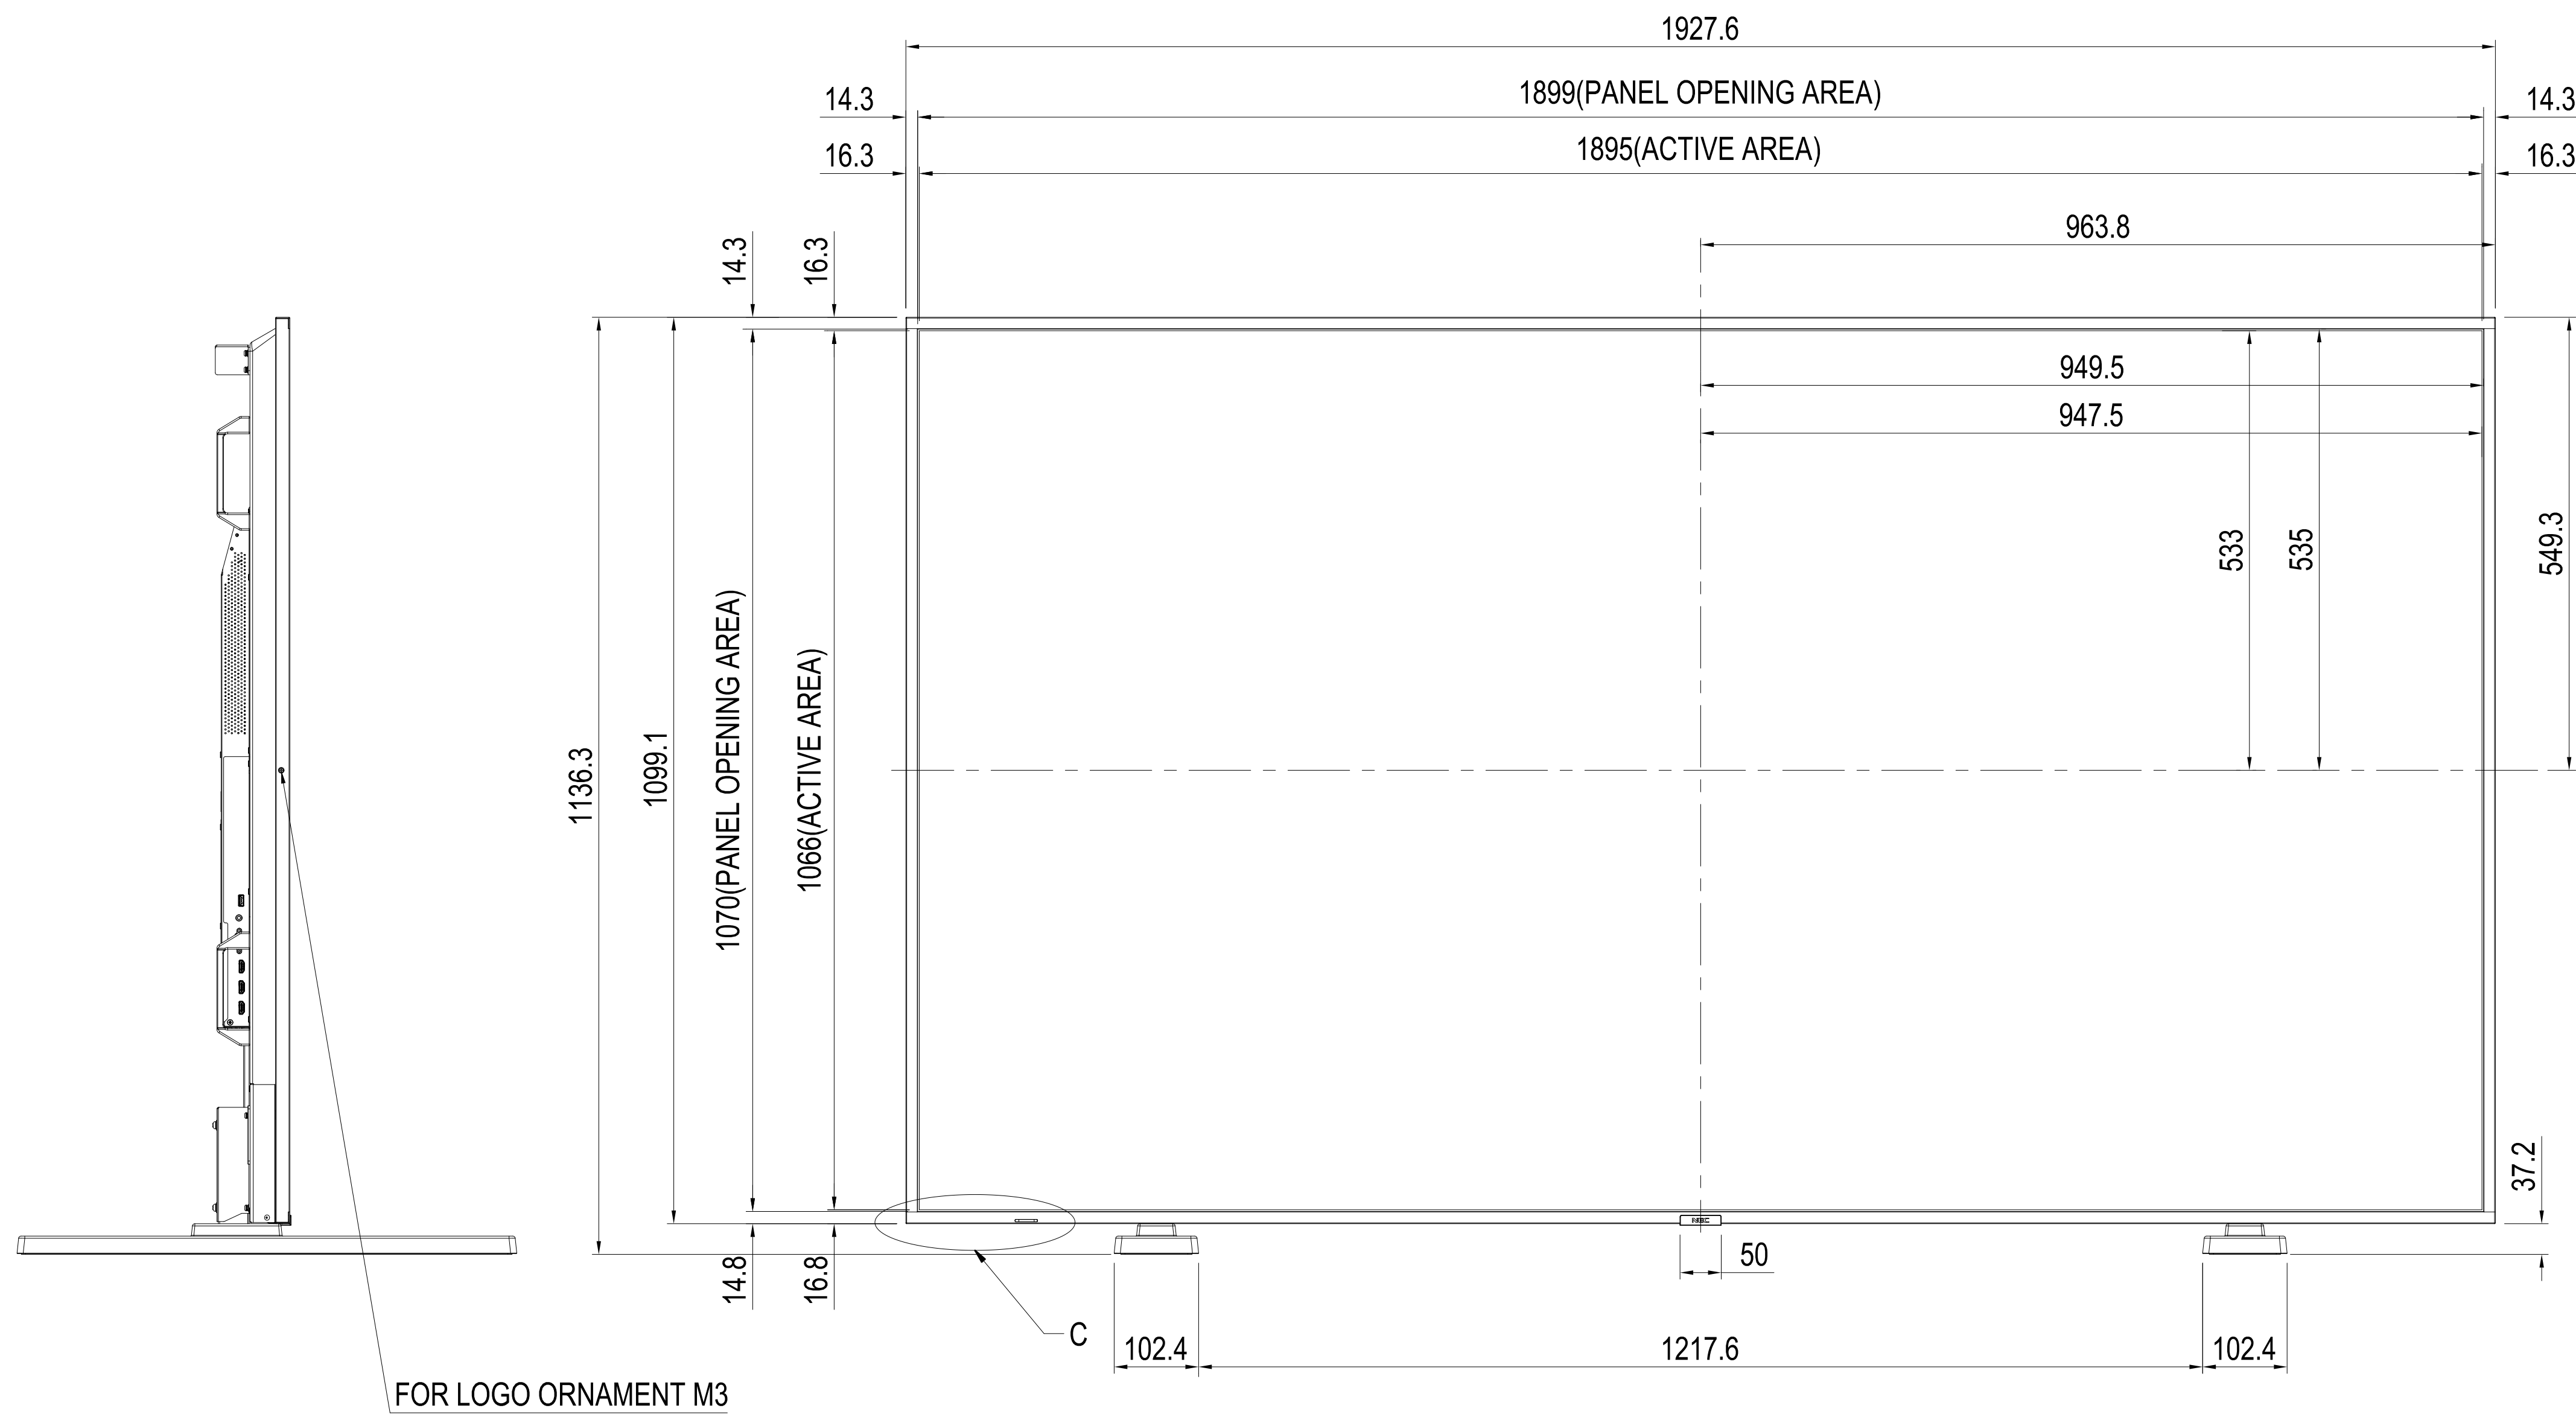

E868 WITH ST-801 OUTLINE

UNIT	mm
MODEL	E868 with ST-801
Sharp NEC Display Solutions 2022/10/29	