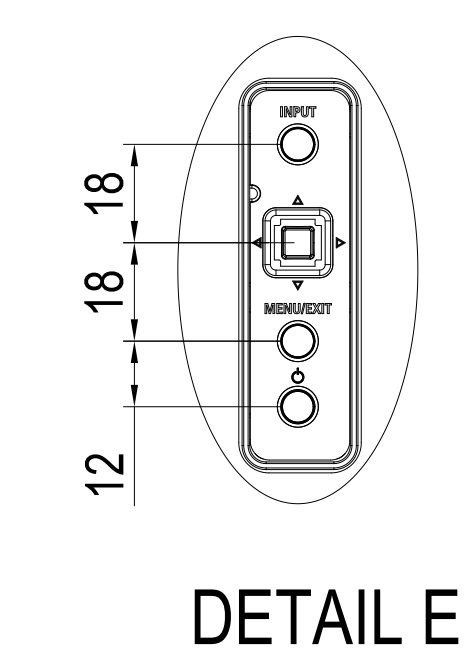

E868 WITH ST-801 OUTLINE

UNIT	mm
MODEL	E868 with ST-801
Sharp NEC Display Solutions 2022/10/29	