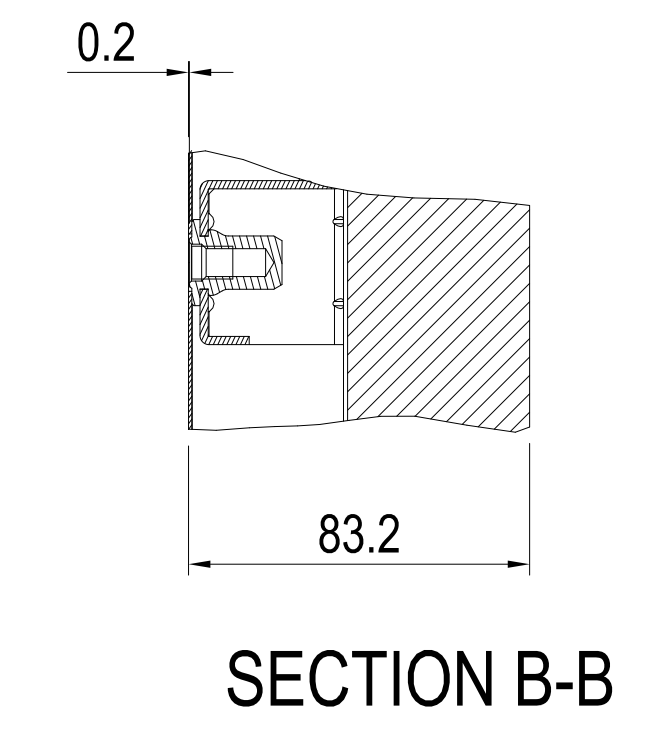

E868 WITH ST-801 OUTLINE

UNIT	mm
MODEL	E868 with ST-801
Sharp NEC Display Solutions 2022/10/29	