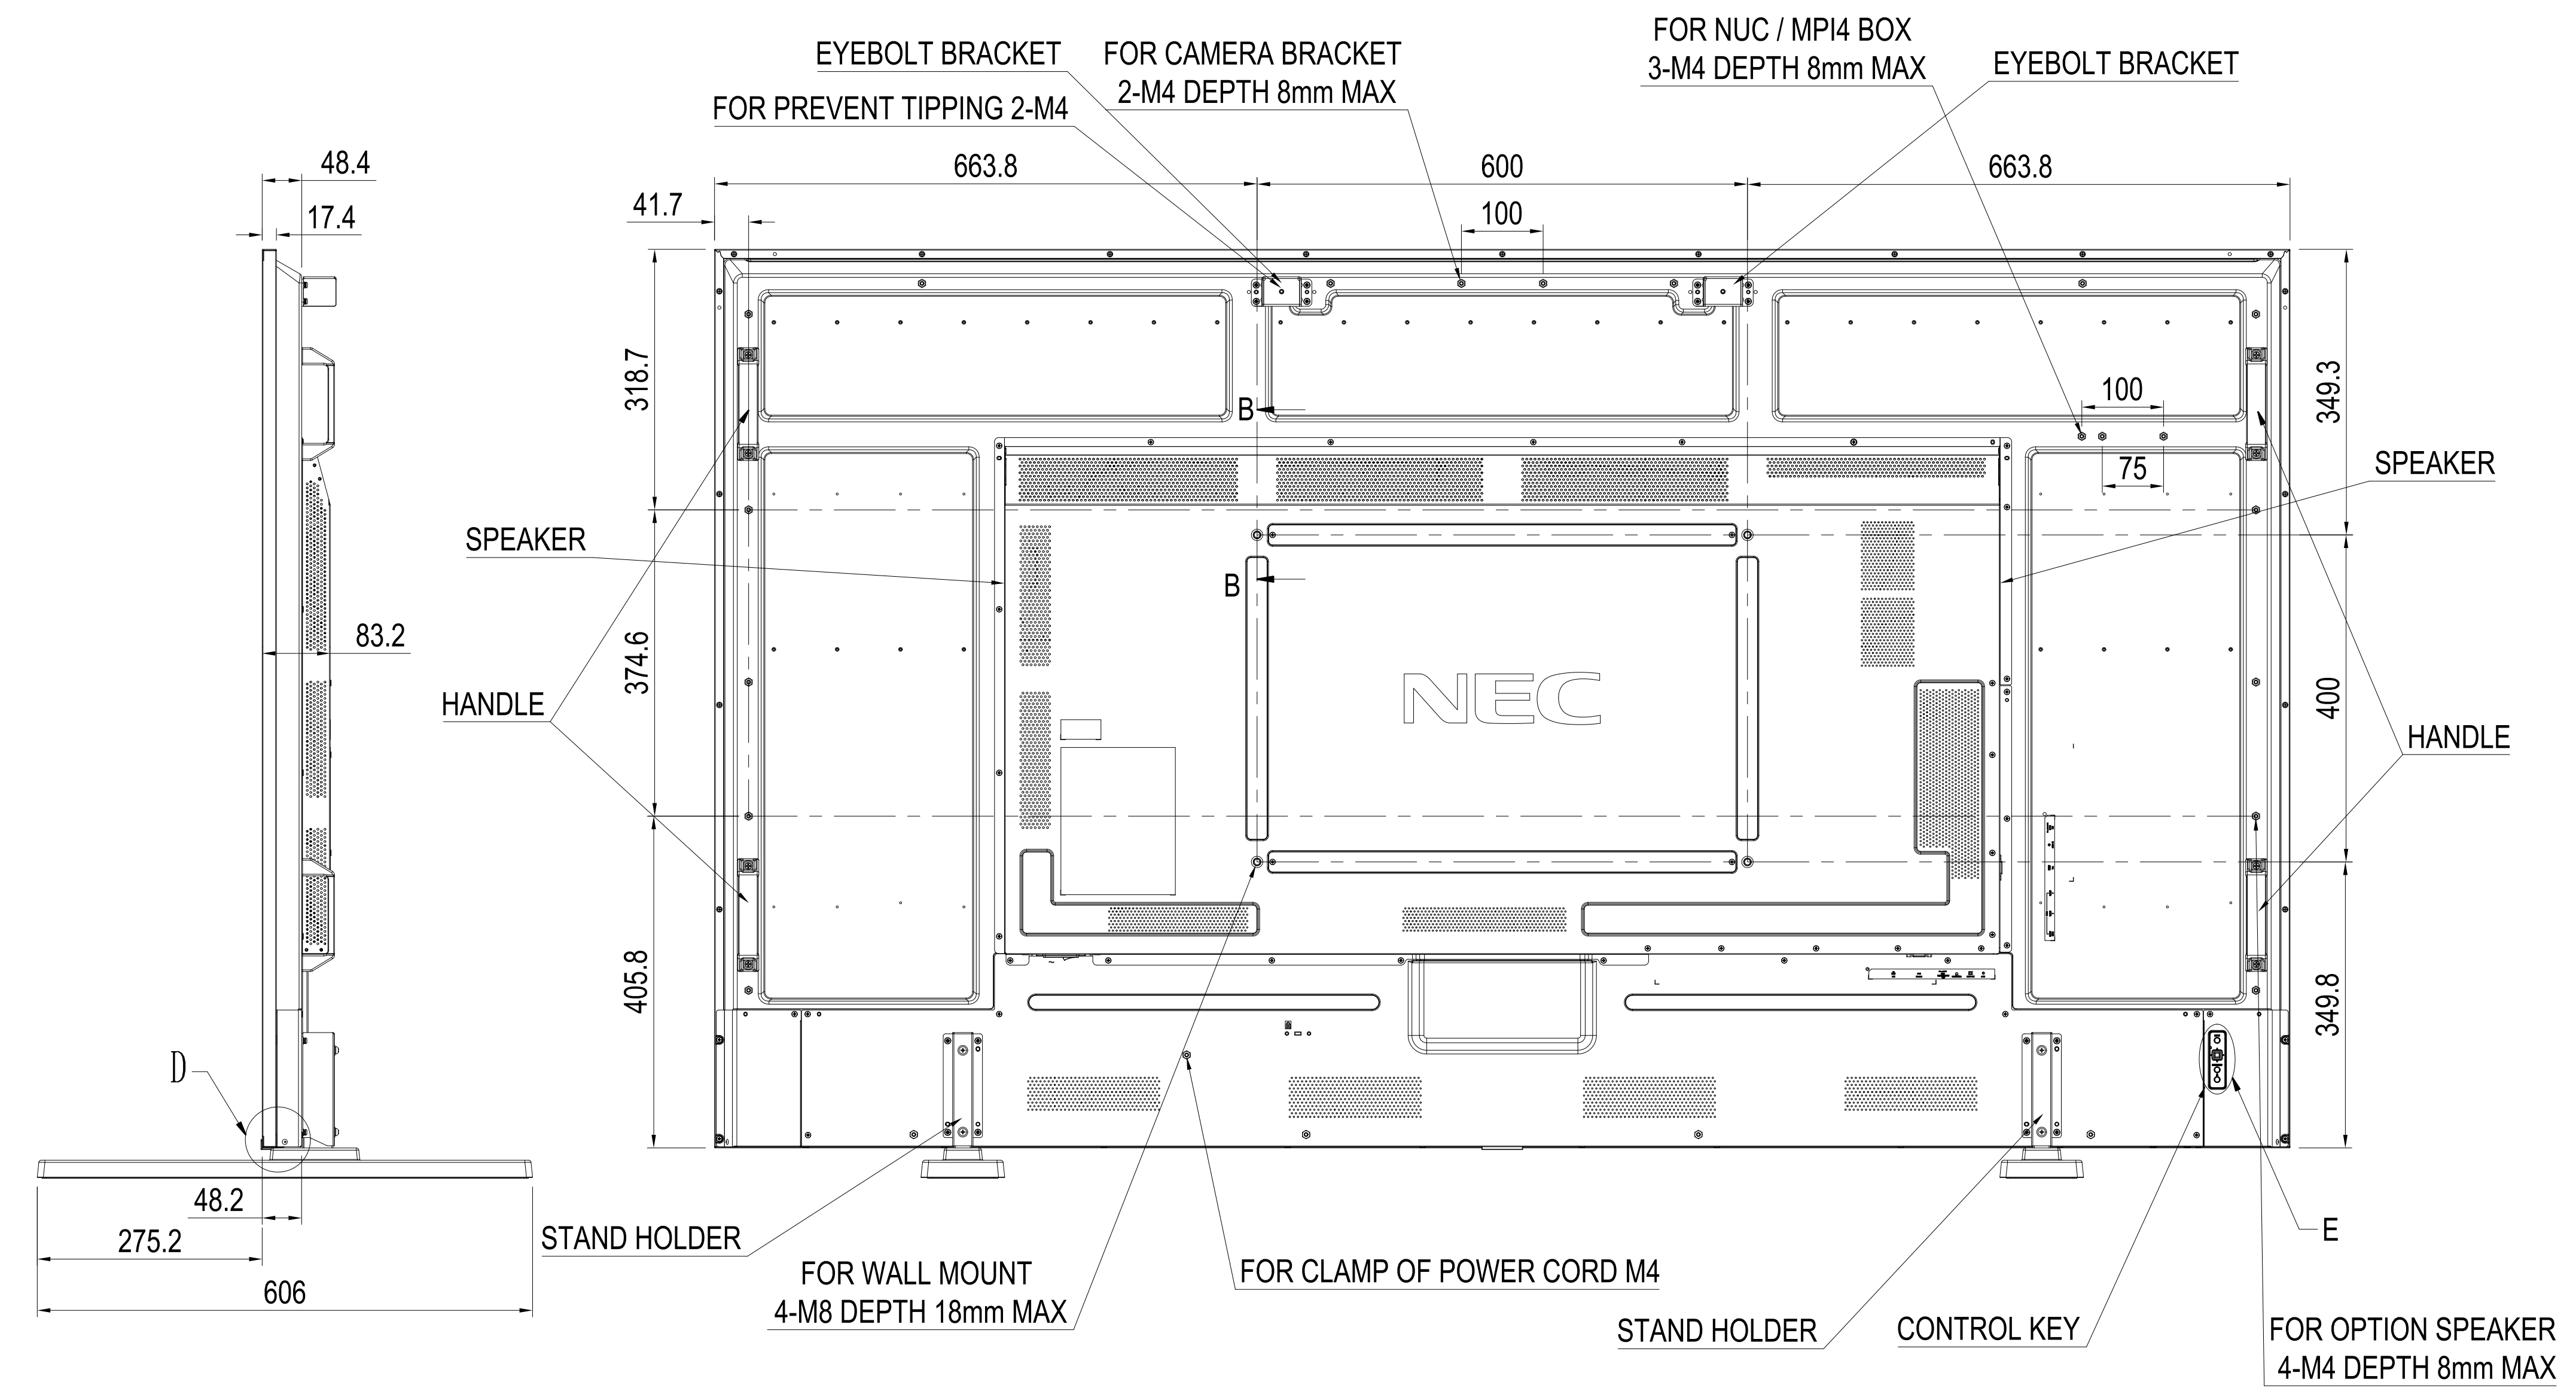

E868 WITH ST-801 OUTLINE

UNIT	mm
MODEL	E868 with ST-801
Sharp NEC Display Solutions 2022/10/29	