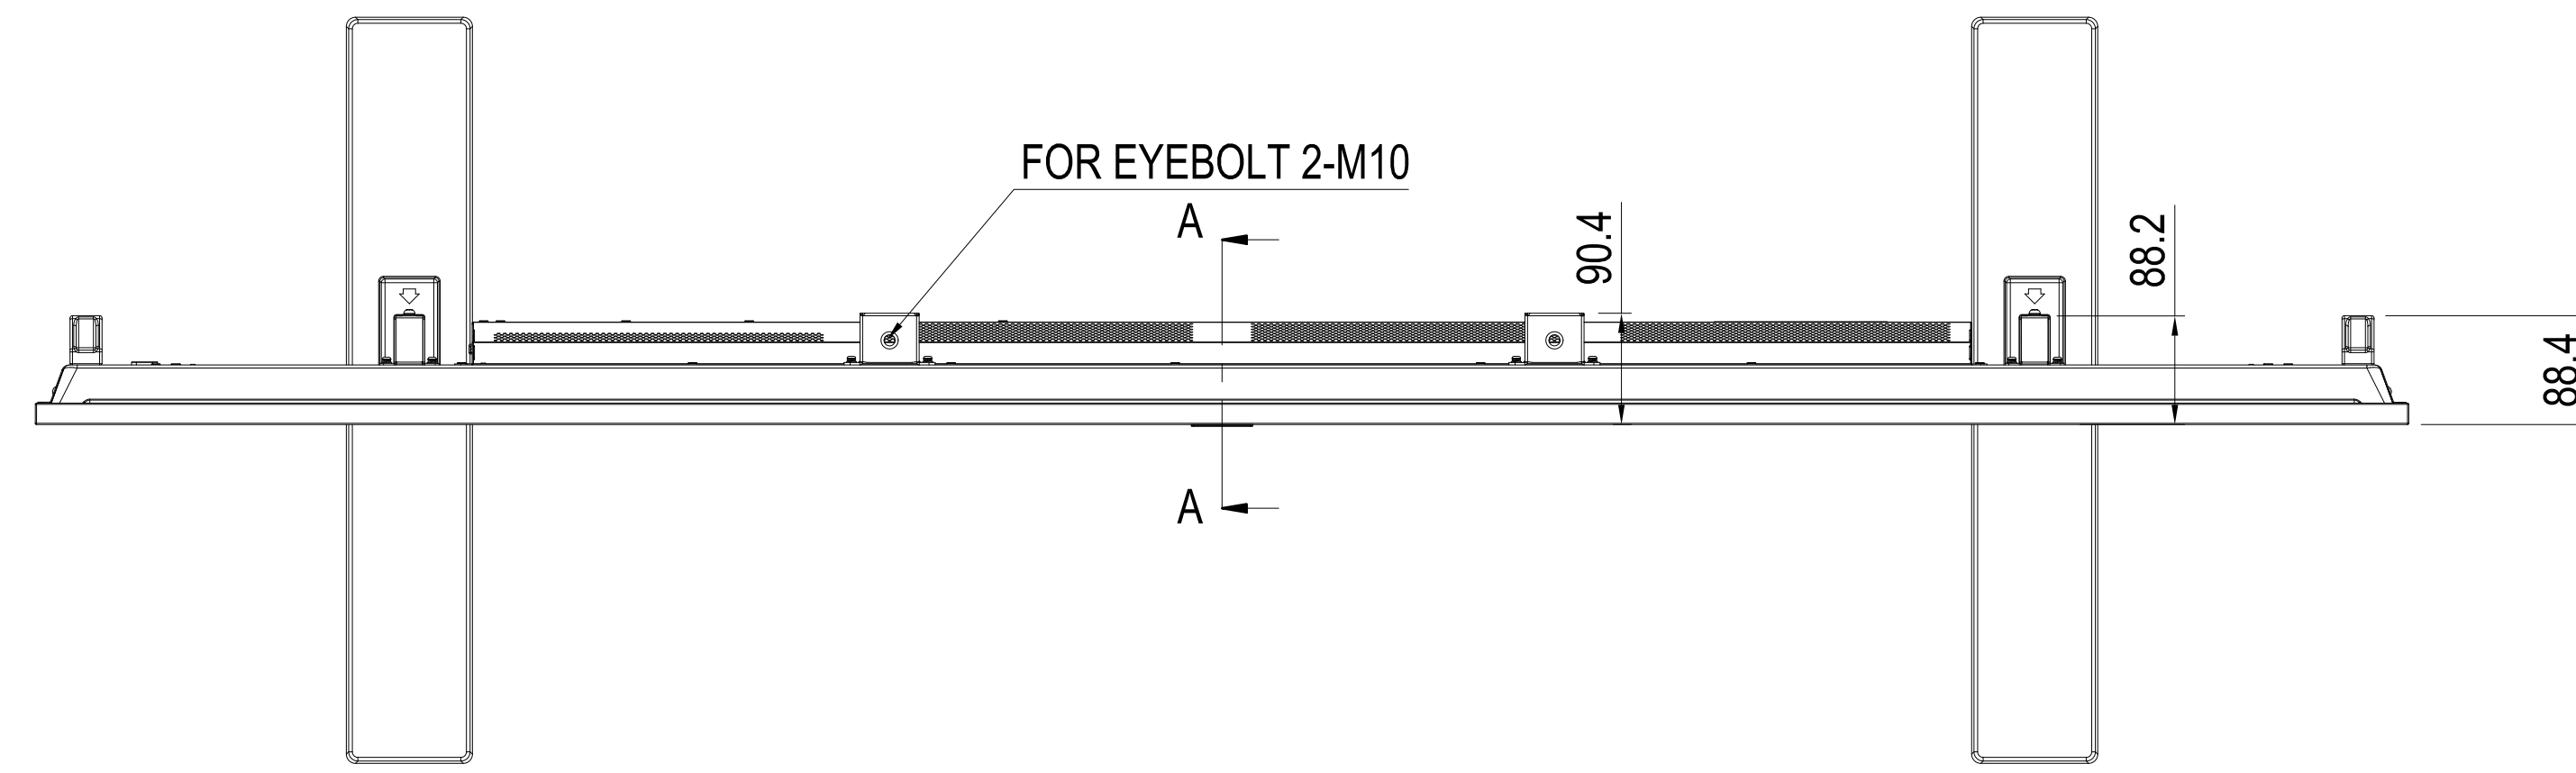

E868 WITH ST-801 OUTLINE

UNIT	mm
MODEL	E868 with ST-801
Sharp NEC Display Solutions 2022/10/29	