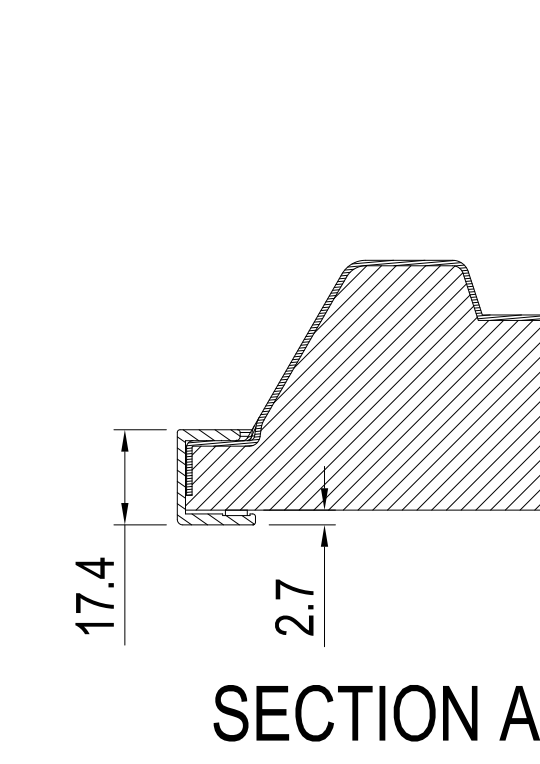

E868 WITH ST-801 OUTLINE

UNIT	mm
MODEL	E868 with ST-801
Sharp NEC Display Solutions 2022/10/29	