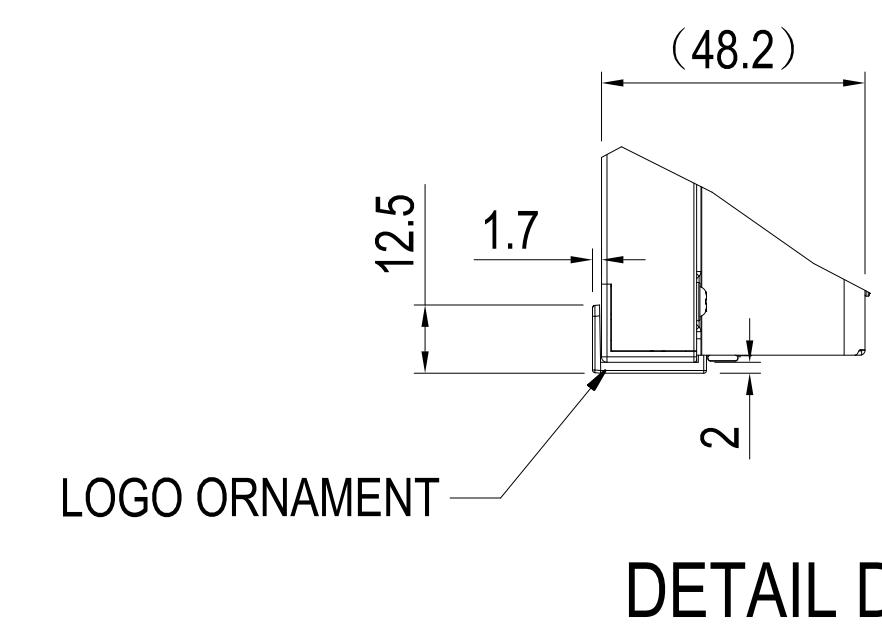

E868 WITH ST-801 OUTLINE

UNIT	mm
MODEL	E868 with ST-801
Sharp NEC Display Solutions 2022/10/29	