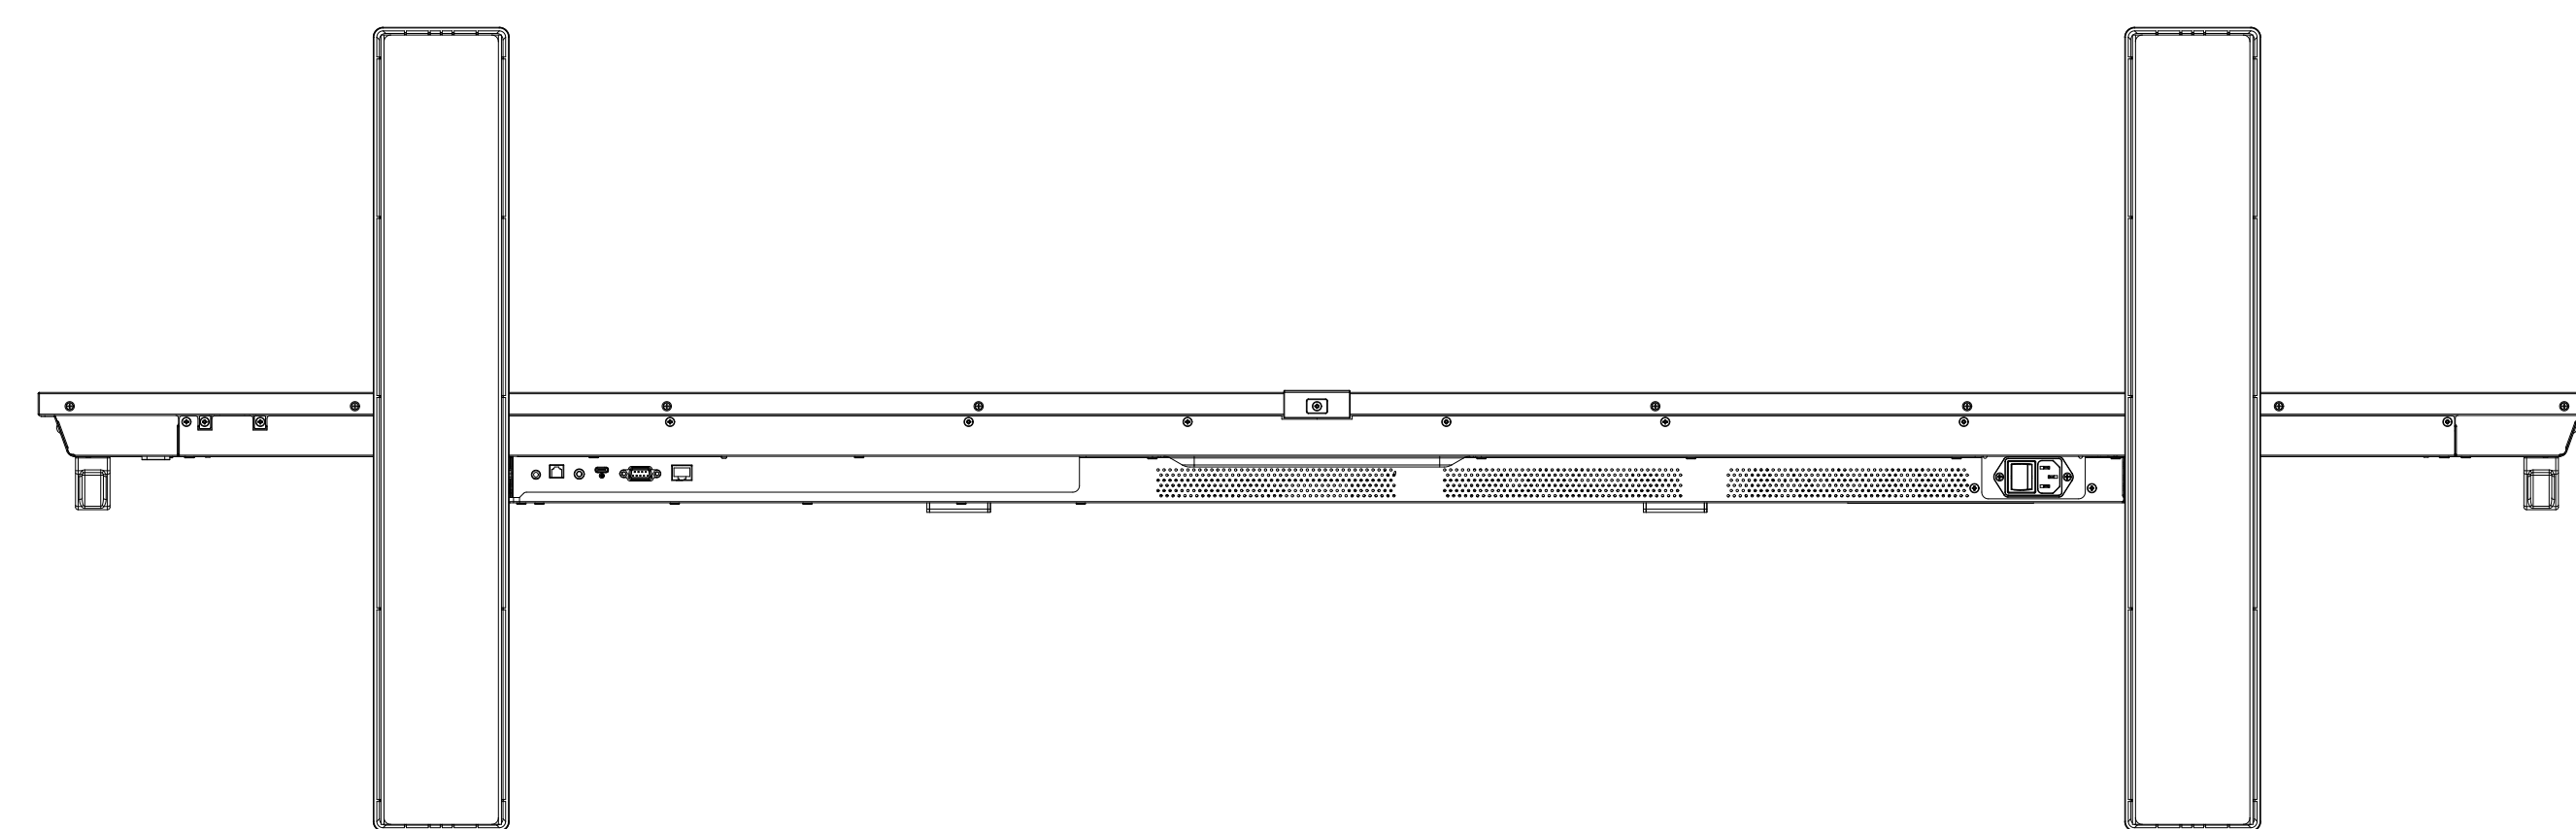

E868 WITH ST-801 OUTLINE

UNIT	mm
MODEL	E868 with ST-801
Sharp NEC Display Solutions 2022/10/29	