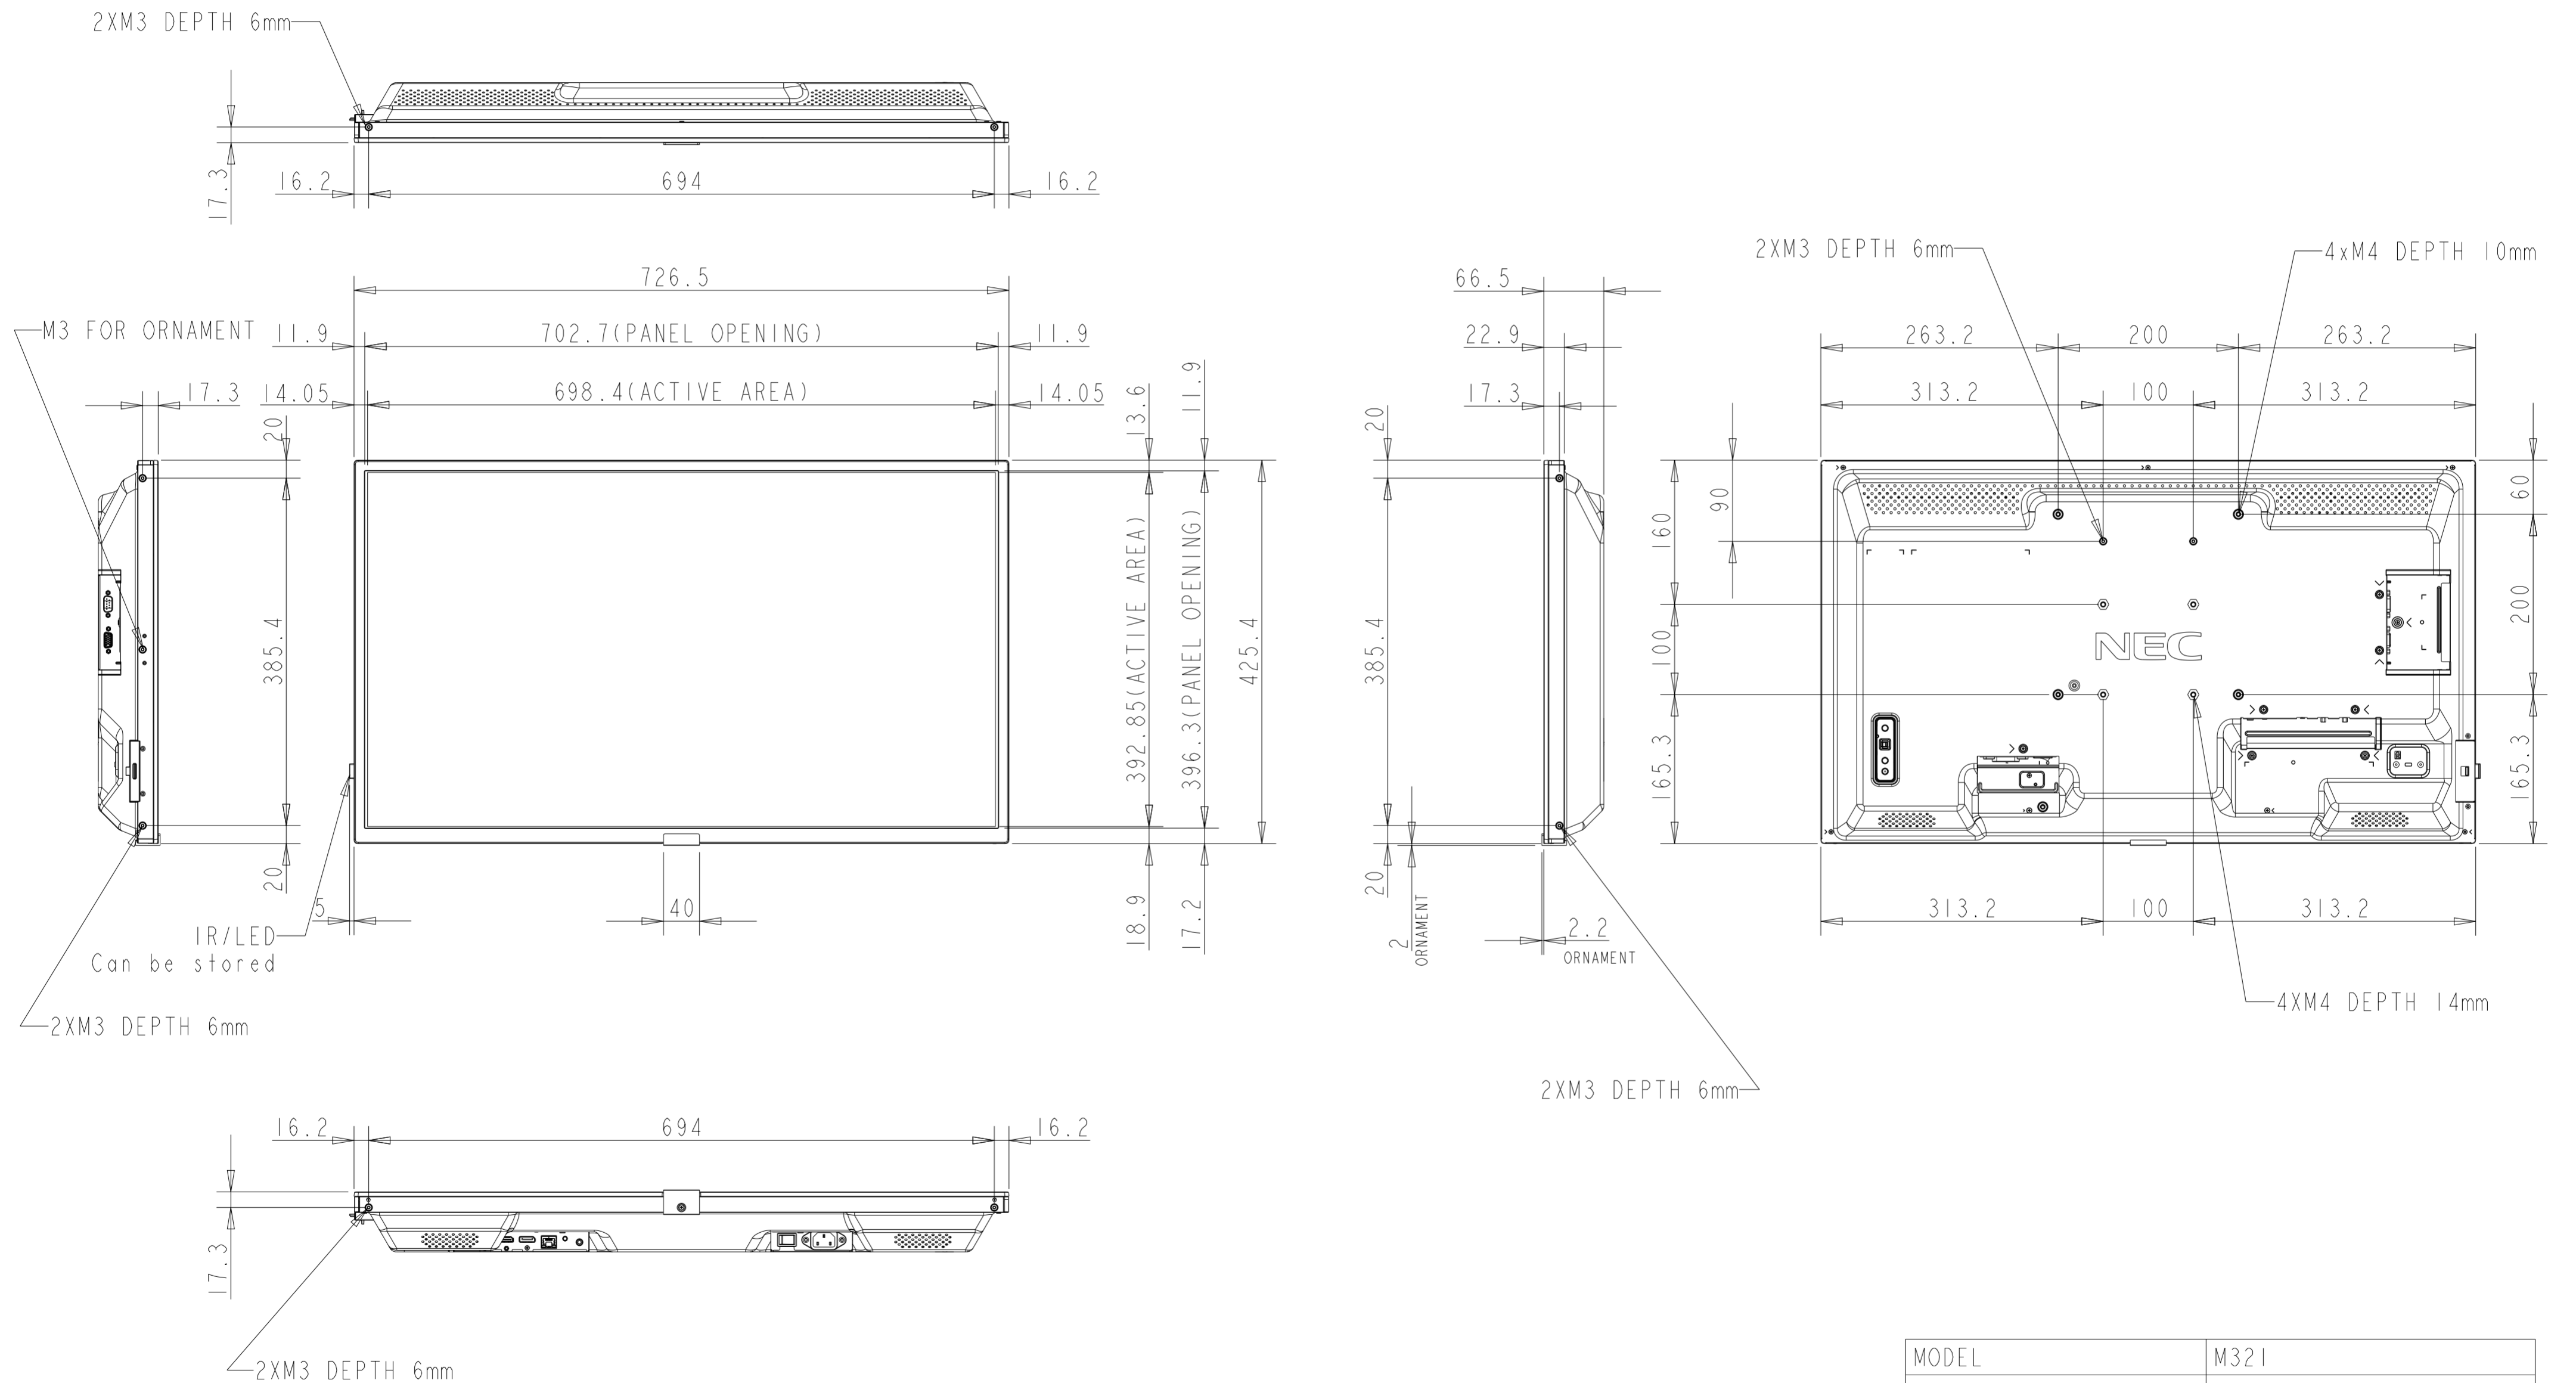

M321 OUTLINE

MODEL	M321
UNIT	mm
SCALE	1/5
Sharp NEC Display Solutions 2022/06/15	