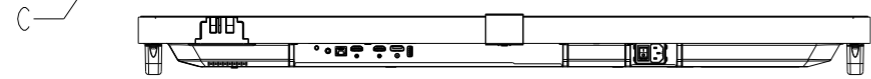

M431 OUTLINE

SECTION A-A
SCALE 1/1

SECTION B-B
SCALE 1/1

4-M4 FOR OPTION SPEAKER

VESA 4-M6 DEPTH 14mm MAX

M3 FOR ORNAMENT

DETAIL C
SCALE 1/2

DETAIL D
SCALE 1/2