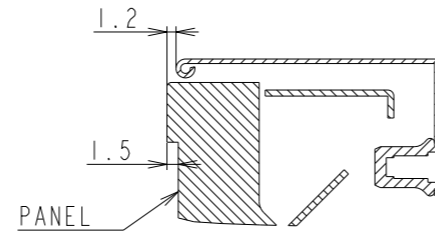

M431 OUTLINE

SECTION A-A
SCALE 1/1

SECTION B-B
SCALE 1/1

4-M4 FOR OPTION SPEAKER

VESA 4-M6 DEPTH 14mm MAX

M3 FOR ORNAMENT

DETAIL C
SCALE 1/2

DETAIL D
SCALE 1/2

UNIT	mm
MODEL	M431
SCALE	1/10
Sharp NEC Display Solutions	
2020/12/17	