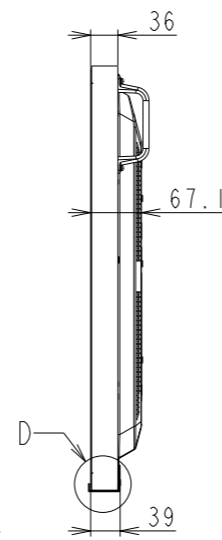

M431 OUTLINE

SECTION A-A
SCALE 1/1

SECTION B-B
SCALE 1/1

4-M4 FOR OPTION SPEAKER

VESA 4-M6 DEPTH 14mm MAX

M3 FOR ORNAMENT

DETAIL C
SCALE 1/2

DETAIL D
SCALE 1/2

UNIT	mm
MODEL	M431
SCALE	1/10
Sharp NEC Display Solutions	
2020/12/17	