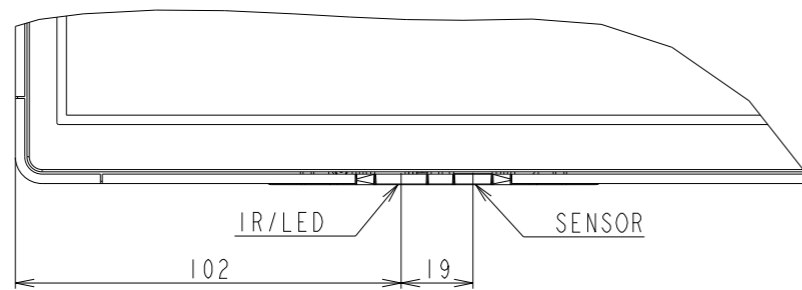

M431 OUTLINE

SECTION A-A
SCALE 1/1

SECTION B-B
SCALE 1/1

4-M4 FOR OPTION SPEAKER

VESA 4-M6 DEPTH 14mm MAX

M3 FOR ORNAMENT

DETAIL C
SCALE 1/2

DETAIL D
SCALE 1/2

UNIT	mm
MODEL	M431
SCALE	1/10
Sharp NEC Display Solutions	
2020/12/17	