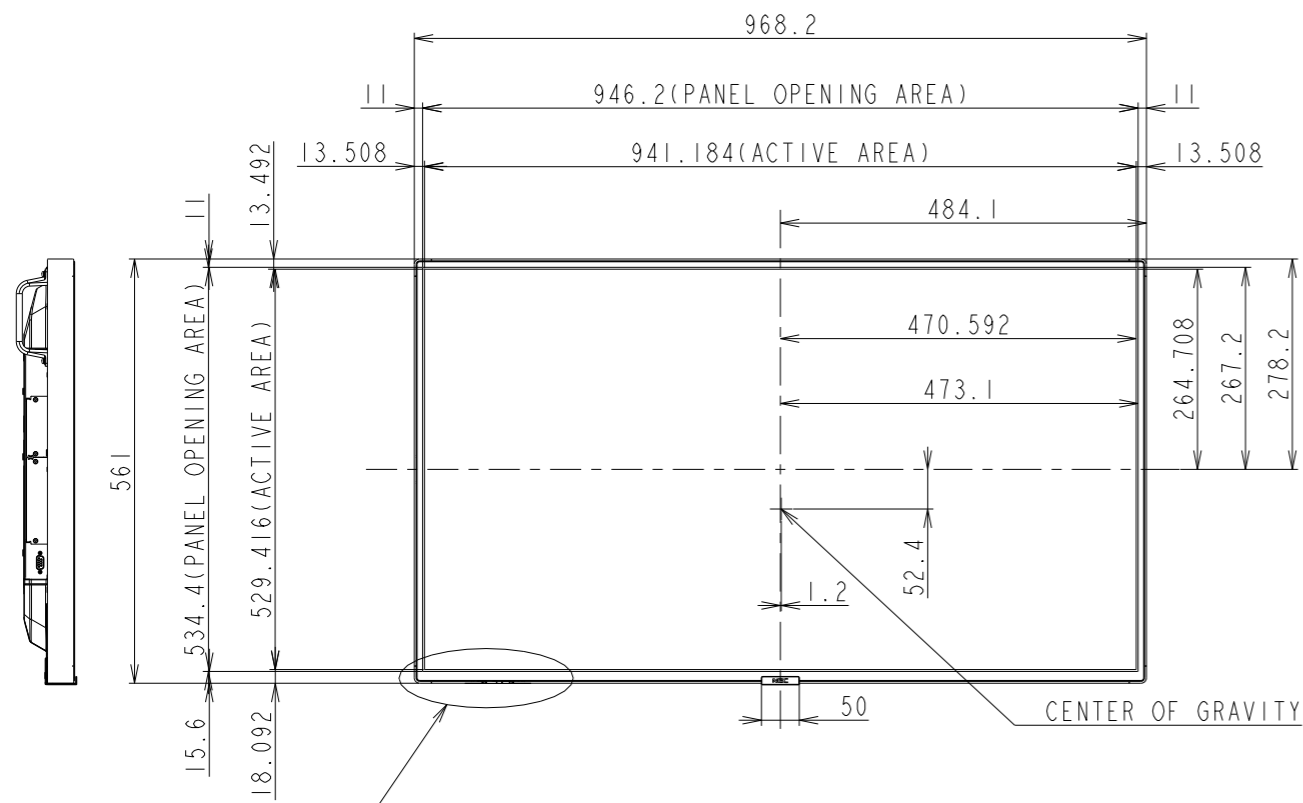

M431 OUTLINE

SECTION A-A
SCALE 1/1

SECTION B-B
SCALE 1/1

4-M4 FOR OPTION SPEAKER

VESA 4-M6 DEPTH 14mm MAX

M3 FOR ORNAMENT

DETAIL C
SCALE 1/2

DETAIL D
SCALE 1/2

UNIT	mm
MODEL	M431
SCALE	1/10
Sharp NEC Display Solutions	
2020/12/17	