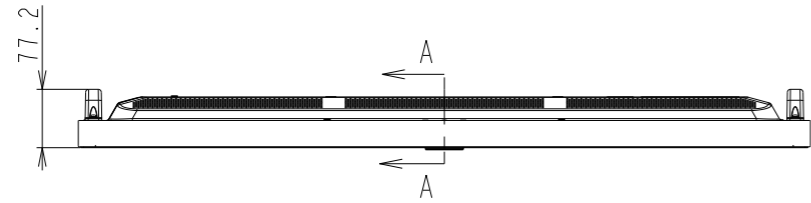

M431 OUTLINE

SECTION A-A
SCALE 1/1

SECTION B-B
SCALE 1/1

4-M4 FOR OPTION SPEAKER

VESA 4-M6 DEPTH 14mm MAX

M3 FOR ORNAMENT

DETAIL C
SCALE 1/2

DETAIL D
SCALE 1/2

UNIT	mm
MODEL	M431
SCALE	1/10
Sharp NEC Display Solutions	
2020/12/17	