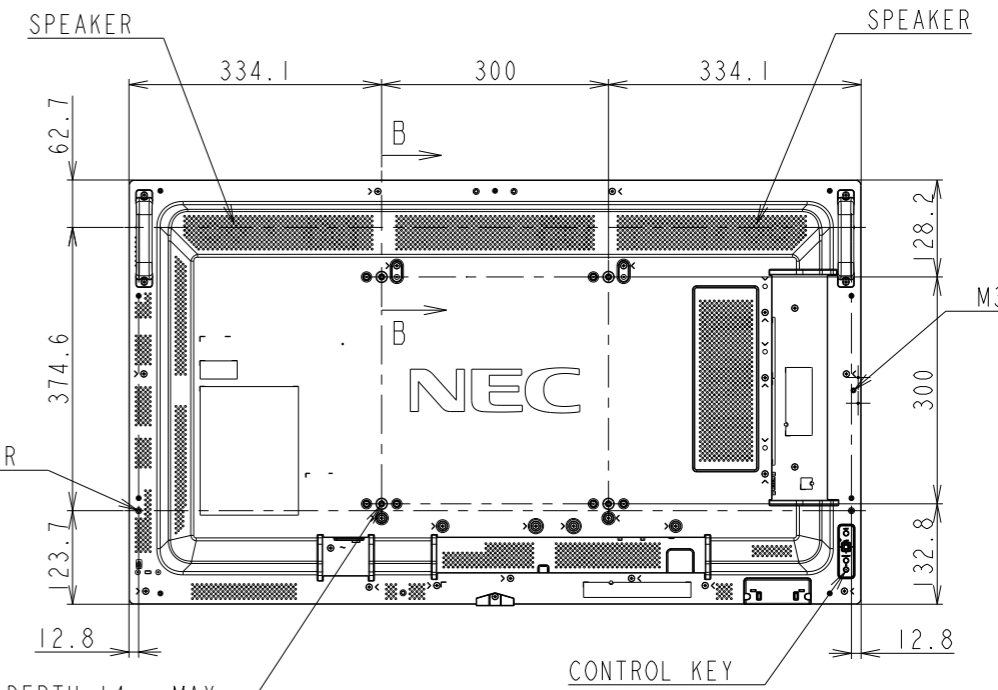

M431 OUTLINE

SECTION A-A
SCALE 1/1

SECTION B-B
SCALE 1/1

4-M4 FOR OPTION SPEAKER

VESA 4-M6 DEPTH 14mm MAX

M3 FOR ORNAMENT

DETAIL C
SCALE 1/2

DETAIL D
SCALE 1/2

UNIT	mm
MODEL	M431
SCALE	1/10
Sharp NEC Display Solutions	
2020/12/17	