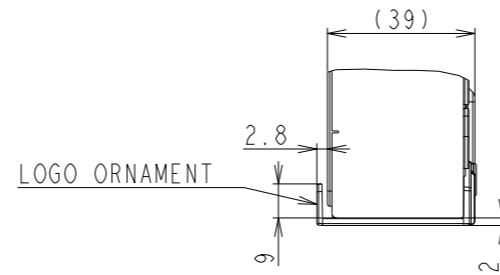

M431 OUTLINE

SECTION A-A
SCALE 1/1

SECTION B-B
SCALE 1/1

4-M4 FOR OPTION SPEAKER

VESA 4-M6 DEPTH 14mm MAX

M3 FOR ORNAMENT

DETAIL C
SCALE 1/2

DETAIL D
SCALE 1/2

UNIT	mm
MODEL	M431
SCALE	1/10
Sharp NEC Display Solutions	
2020/12/17	