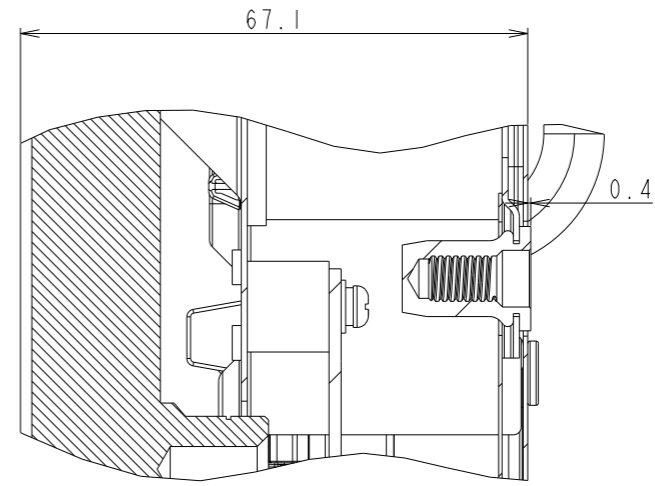

M431 OUTLINE

SECTION A-A
SCALE 1/1

SECTION B-B
SCALE 1/1

4-M4 FOR OPTION SPEAKER

VESA 4-M6 DEPTH 14mm MAX

M3 FOR ORNAMENT

DETAIL C
SCALE 1/2

DETAIL D
SCALE 1/2

UNIT	mm
MODEL	M431
SCALE	1/10
Sharp NEC Display Solutions	
2020/12/17	