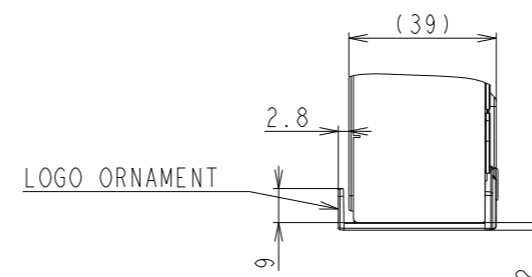

M431 WITH ST-401/ST-43M(HIGH) OUTLINE

SECTION A-A
SCALE 1/1

SECTION B-B
SCALE 1/1

DETAIL D
SCALE 1/2

DETAIL C
SCALE 1/2

UNIT	mm
MODEL	M431 with ST-401/ST-43M
SCALE	1/10
Sharp NEC Display Solutions 2021/02/01	