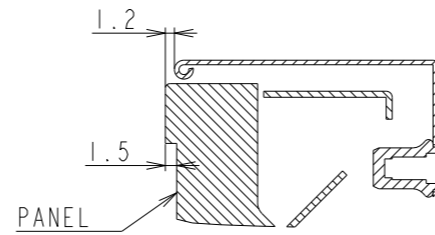

M431 WITH ST-401/ST-43M(HIGH) OUTLINE

SECTION A-A
SCALE 1/1

SECTION B-B
SCALE 1/1

DETAIL D
SCALE 1/2

DETAIL C
SCALE 1/2

UNIT	mm
MODEL	M431 with ST-401/ST-43M
SCALE	1/10
Sharp NEC Display Solutions 2021/02/01	