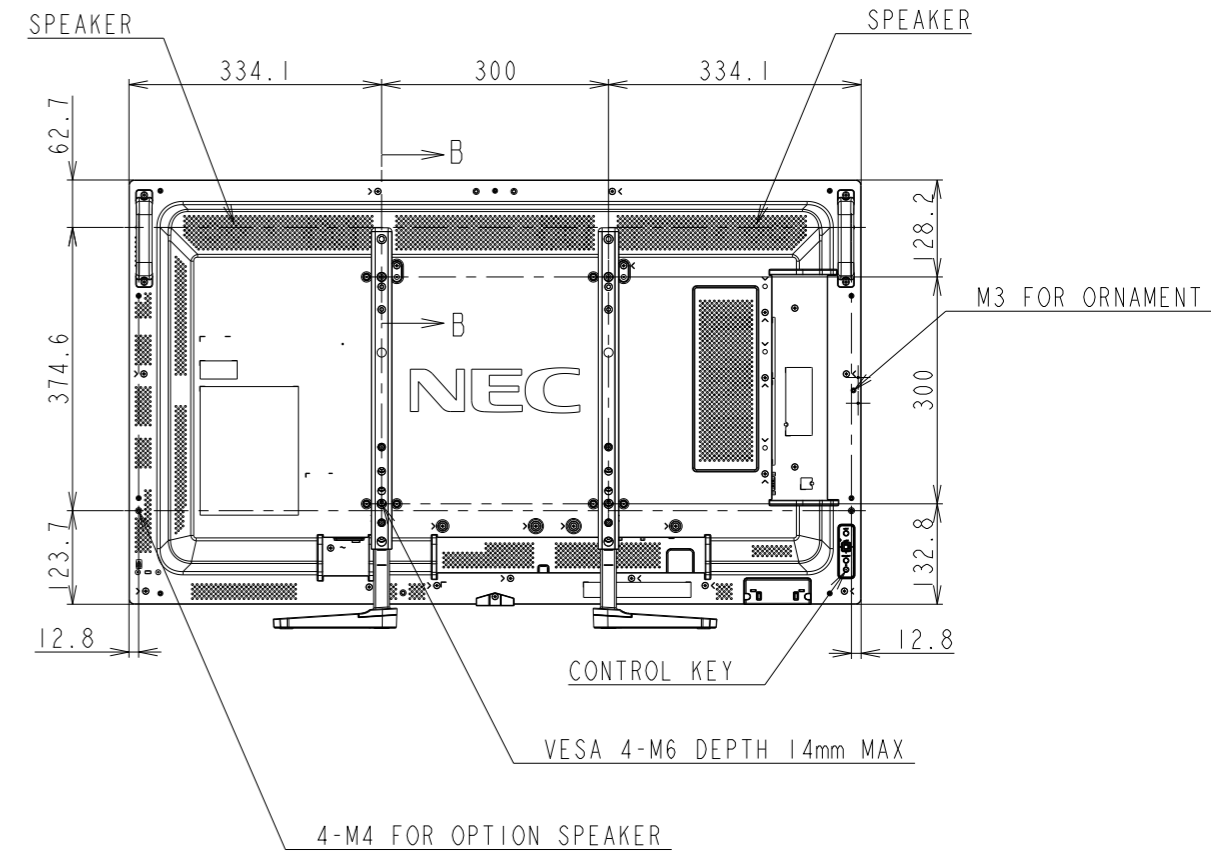

M431 WITH ST-401/ST-43M(HIGH) OUTLINE

SECTION A-A
SCALE 1/1

SECTION B-B
SCALE 1/1

DETAIL D
SCALE 1/2

DETAIL C
SCALE 1/2

UNIT	mm
MODEL	M431 with ST-401/ST-43M
SCALE	1/10
Sharp NEC Display Solutions 2021/02/01	