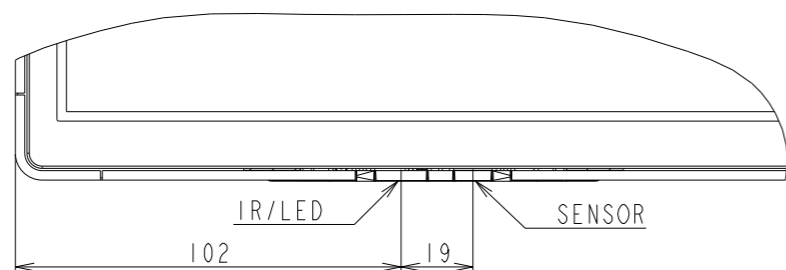

M431 WITH ST-401/ST-43M(HIGH) OUTLINE

SECTION A-A
SCALE 1/1

SECTION B-B
SCALE 1/1

DETAIL D
SCALE 1/2

DETAIL C
SCALE 1/2

UNIT	mm
MODEL	M431 with ST-401/ST-43M
SCALE	1/10
Sharp NEC Display Solutions 2021/02/01	