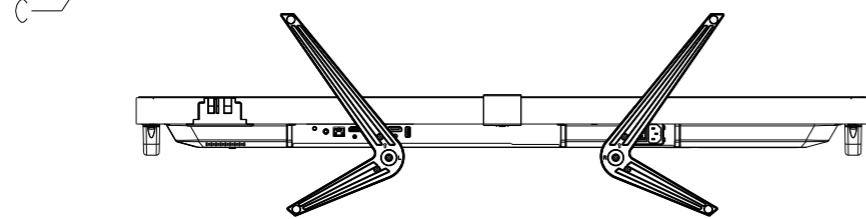

M431 WITH ST-401/ST-43M(HIGH) OUTLINE

SECTION A-A
SCALE 1/1

SECTION B-B
SCALE 1/1

DETAIL D
SCALE 1/2

DETAIL C
SCALE 1/2

UNIT	mm
MODEL	M431 with ST-401/ST-43M
SCALE	1/10
Sharp NEC Display Solutions 2021/02/01	