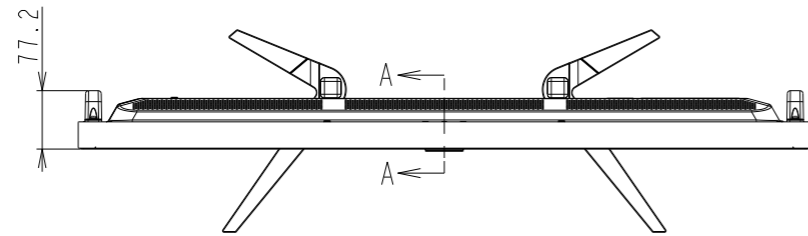

M431 WITH ST-401/ST-43M(HIGH) OUTLINE

SECTION A-A
SCALE 1/1

SECTION B-B
SCALE 1/1

DETAIL D
SCALE 1/2

DETAIL C
SCALE 1/2

UNIT	mm
MODEL	M431 with ST-401/ST-43M
SCALE	1/10
Sharp NEC Display Solutions 2021/02/01	