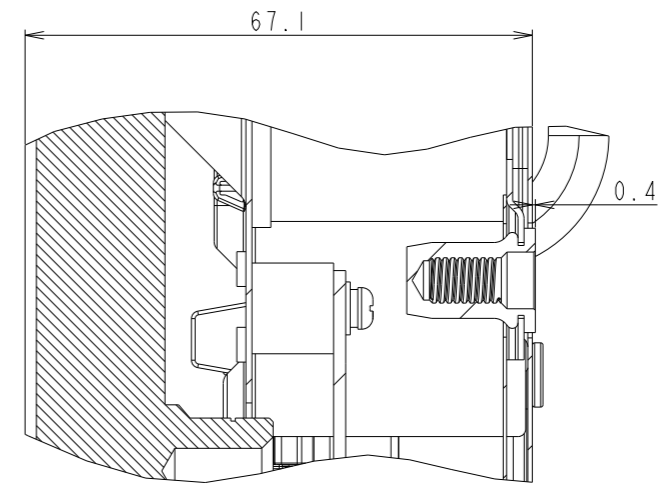

M431 WITH ST-401/ST-43M(HIGH) OUTLINE

SECTION A-A
SCALE 1/1

SECTION B-B
SCALE 1/1

DETAIL D
SCALE 1/2

DETAIL C
SCALE 1/2

UNIT	mm
MODEL	M431 with ST-401/ST-43M
SCALE	1/10
Sharp NEC Display Solutions 2021/02/01	