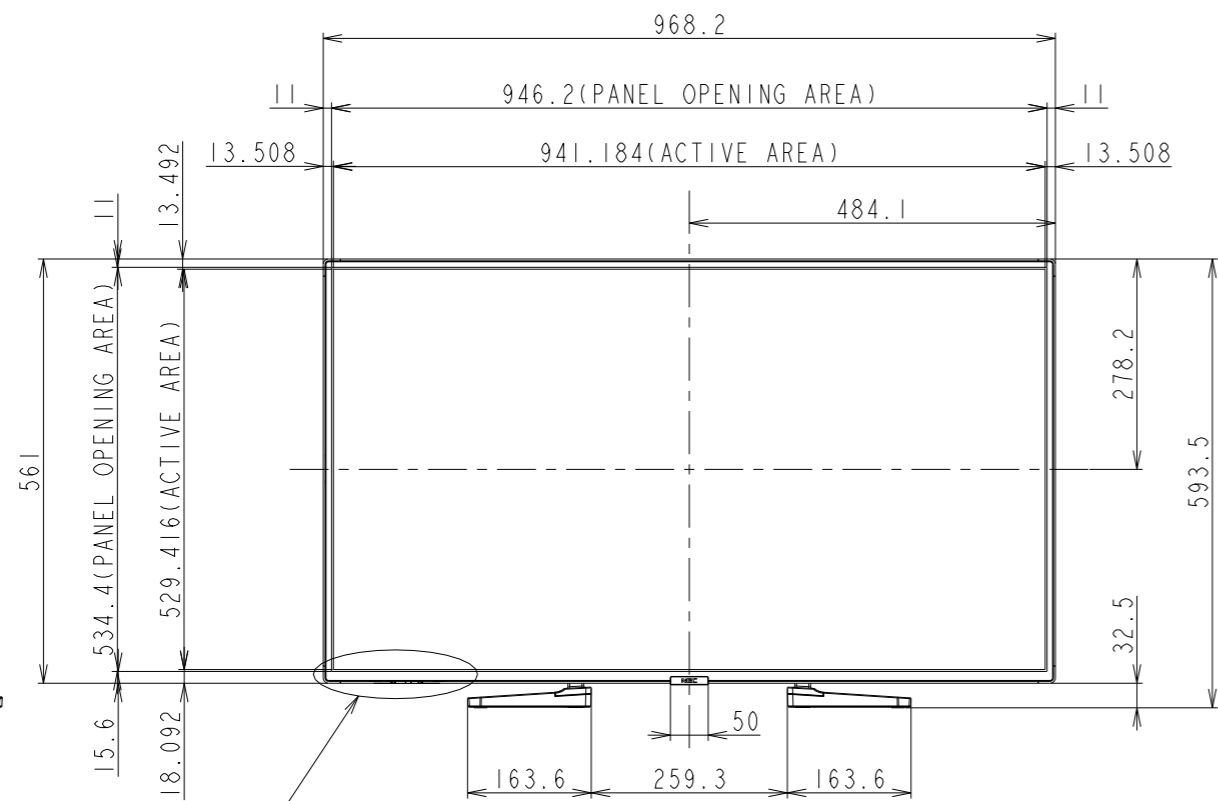

M431 WITH ST-401/ST-43M(HIGH) OUTLINE

SECTION A-A
SCALE 1/1

SECTION B-B
SCALE 1/1

DETAIL D
SCALE 1/2

DETAIL C
SCALE 1/2

UNIT	mm
MODEL	M431 with ST-401/ST-43M
SCALE	1/10
Sharp NEC Display Solutions 2021/02/01	