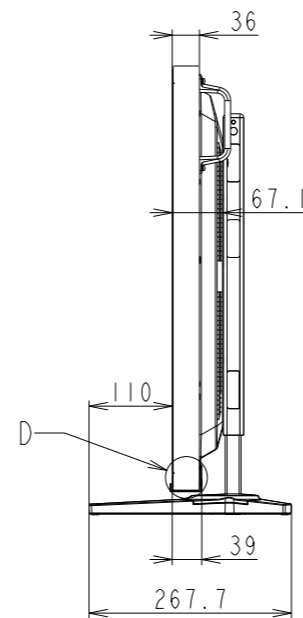

M431 WITH ST-401/ST-43M(HIGH) OUTLINE

SECTION A-A
SCALE 1/1

SECTION B-B
SCALE 1/1

DETAIL D
SCALE 1/2

DETAIL C
SCALE 1/2

UNIT	mm
MODEL	M431 with ST-401/ST-43M
SCALE	1/10
Sharp NEC Display Solutions 2021/02/01	