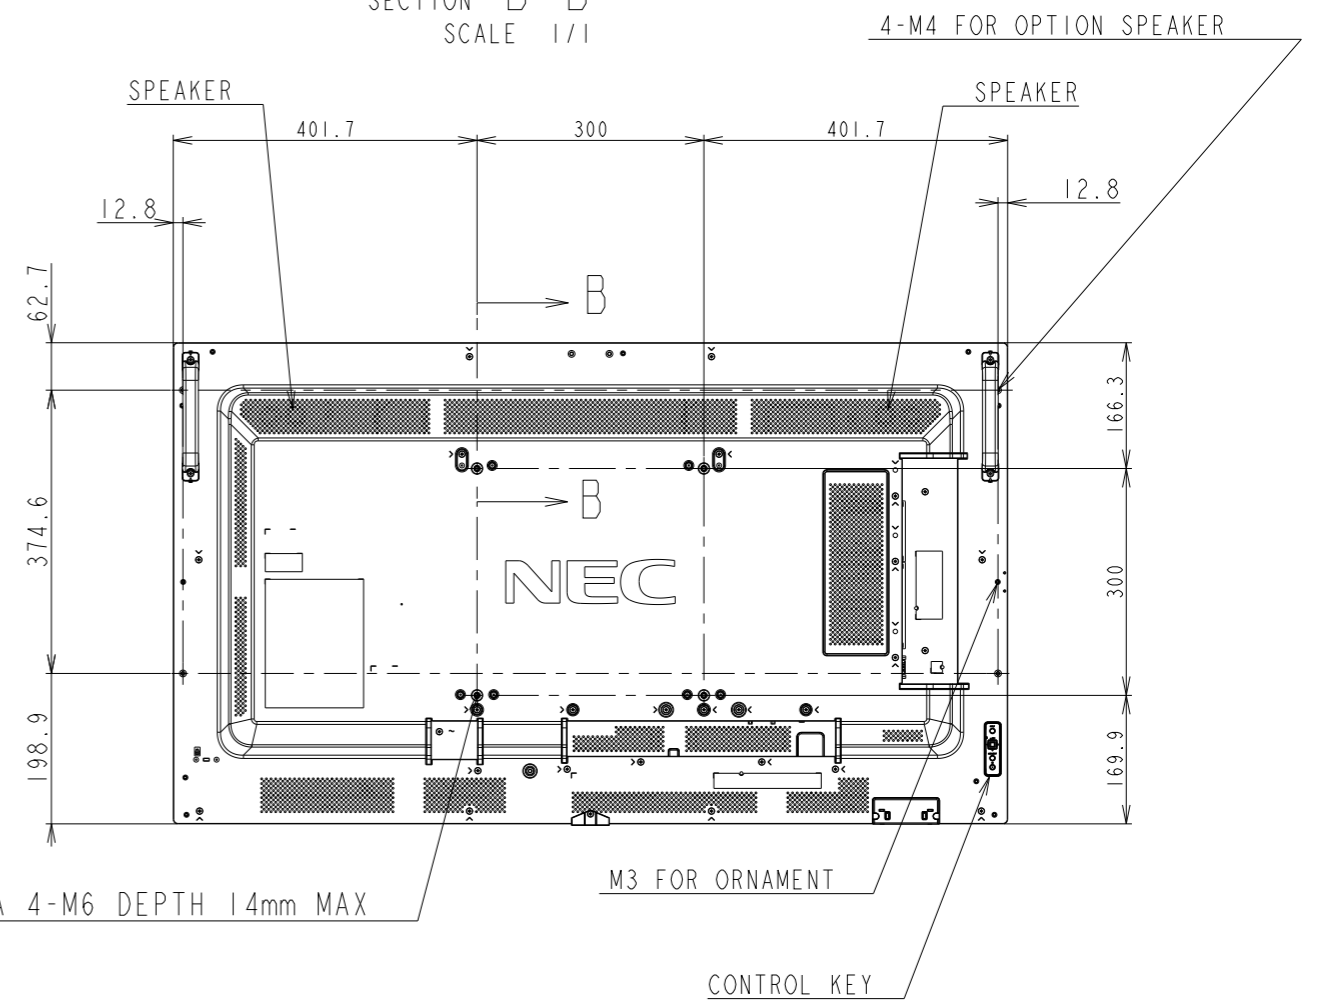

M491 OUTLINE

SECTION A-A
SCALE 1/1

SECTION B-B
SCALE 1/1

VESA 4-M6 DEPTH 14mm MAX

M3 FOR ORNAMENT

CONTROL KEY

DETAIL C
SCALE 1/2

DETAIL D
SCALE 1/2

UNIT	mm
MODEL	M491
SCALE	1/10
Sharp NEC Display Solutions 2020/12/02	