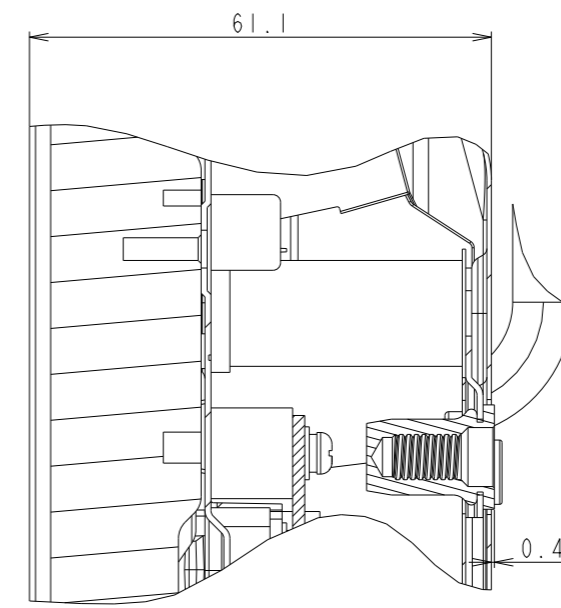

M491 OUTLINE

SECTION A-A
SCALE 1/1

SECTION B-B
SCALE 1/1

VESA 4-M6 DEPTH 14mm MAX

M3 FOR ORNAMENT

CONTROL KEY

DETAIL C
SCALE 1/2

DETAIL D
SCALE 1/2

UNIT	mm
MODEL	M491
SCALE	1/10
Sharp NEC Display Solutions 2020/12/02	