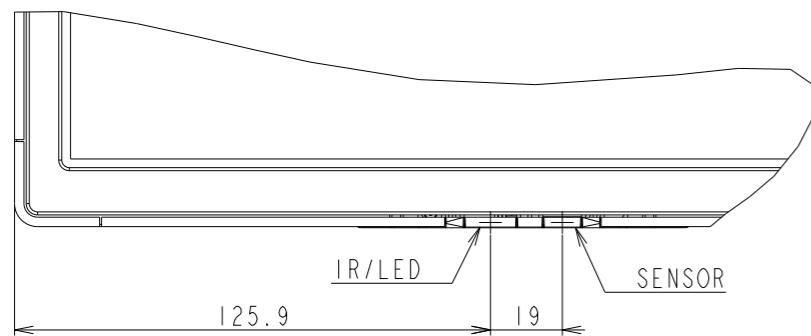

M491 OUTLINE

SECTION A-A
SCALE 1/1

SECTION B-B
SCALE 1/1

VESA 4-M6 DEPTH 14mm MAX

M3 FOR ORNAMENT

CONTROL KEY

DETAIL C
SCALE 1/2

DETAIL D
SCALE 1/2

UNIT	mm
MODEL	M491
SCALE	1/10
Sharp NEC Display Solutions 2020/12/02	