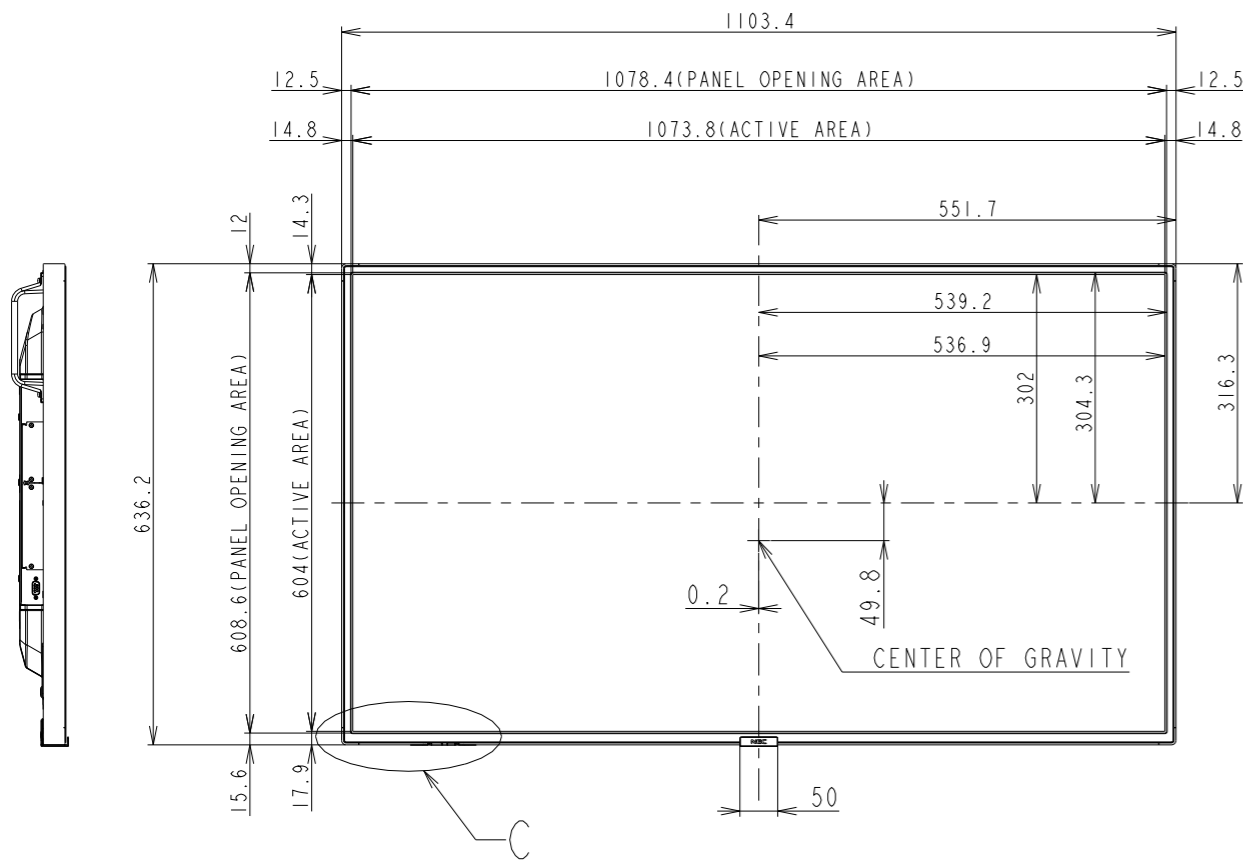

M491 OUTLINE

SECTION A-A
SCALE 1/1

SECTION B-B
SCALE 1/1

VESA 4-M6 DEPTH 14mm MAX

M3 FOR ORNAMENT

CONTROL KEY

DETAIL C
SCALE 1/2

DETAIL D
SCALE 1/2

UNIT	mm
MODEL	M491
SCALE	1/10
Sharp NEC Display Solutions 2020/12/02	