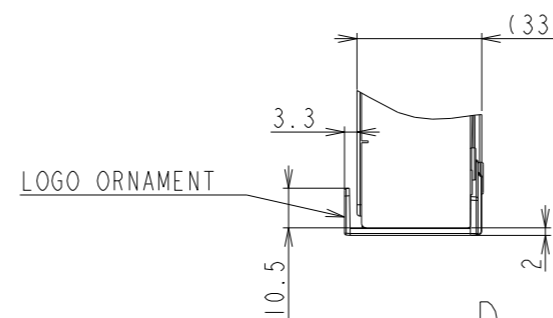

M491 OUTLINE

SECTION A-A
SCALE 1/1

SECTION B-B
SCALE 1/1

VESA 4-M6 DEPTH 14mm MAX

M3 FOR ORNAMENT

CONTROL KEY

DETAIL C
SCALE 1/2

DETAIL D
SCALE 1/2

UNIT	mm
MODEL	M491
SCALE	1/10
Sharp NEC Display Solutions 2020/12/02	