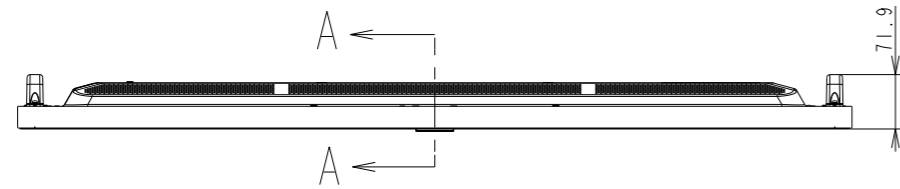

M491 OUTLINE

SECTION A-A
SCALE 1/1

SECTION B-B
SCALE 1/1

VESA 4-M6 DEPTH 14mm MAX

M3 FOR ORNAMENT

CONTROL KEY

DETAIL C
SCALE 1/2

DETAIL D
SCALE 1/2

UNIT	mm
MODEL	M491
SCALE	1/10
Sharp NEC Display Solutions 2020/12/02	