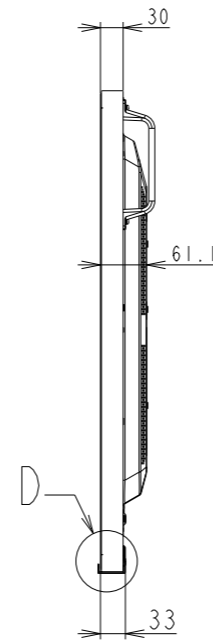

M491 OUTLINE

SECTION A-A
SCALE 1/1

SECTION B-B
SCALE 1/1

VESA 4-M6 DEPTH 14mm MAX

M3 FOR ORNAMENT

CONTROL KEY

DETAIL C
SCALE 1/2

DETAIL D
SCALE 1/2

UNIT	mm
MODEL	M491
SCALE	1/10
Sharp NEC Display Solutions 2020/12/02	