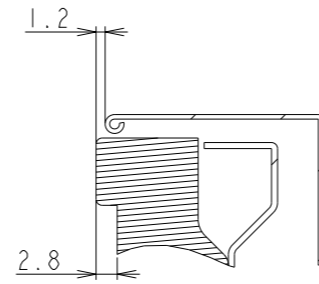

M491 OUTLINE

SECTION A-A
SCALE 1/1

SECTION B-B
SCALE 1/1

VESA 4-M6 DEPTH 14mm MAX

M3 FOR ORNAMENT

CONTROL KEY

DETAIL C
SCALE 1/2

DETAIL D
SCALE 1/2

UNIT	mm
MODEL	M491
SCALE	1/10
Sharp NEC Display Solutions 2020/12/02	