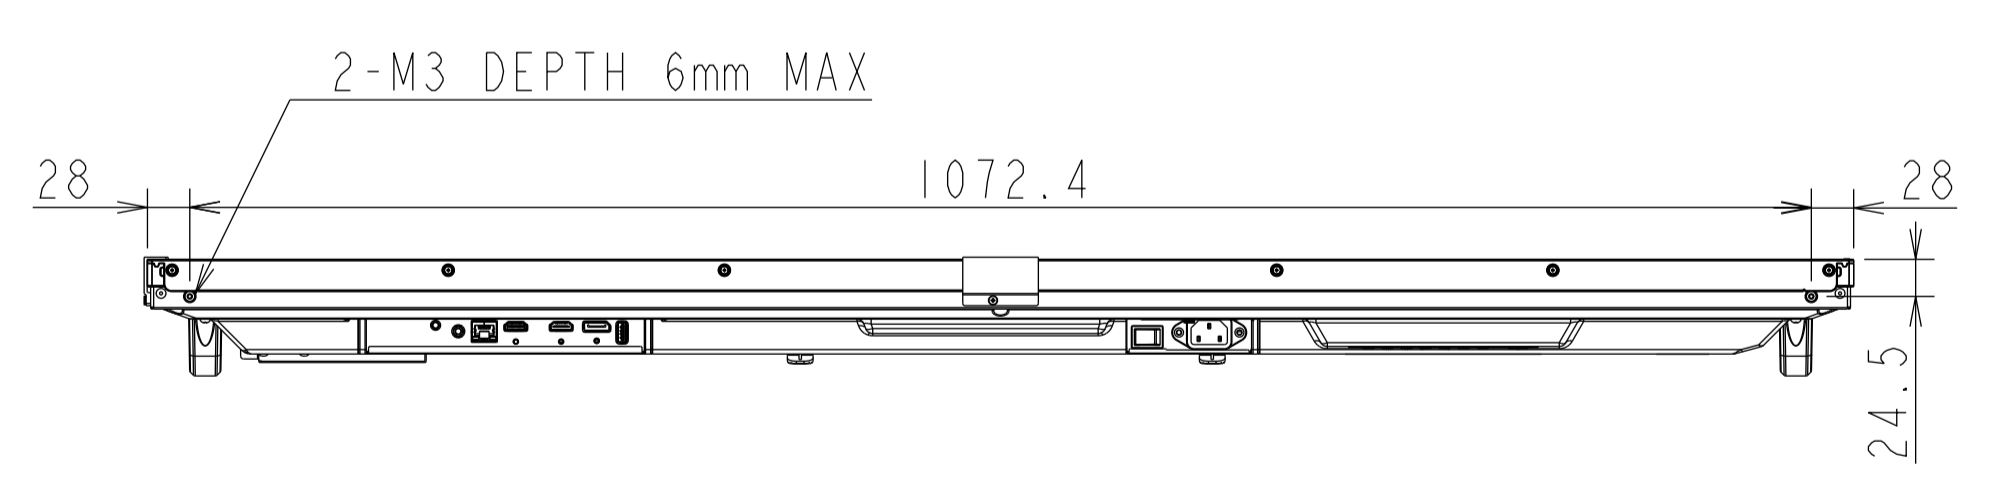

M501-2 OUTLINE

UNIT	mm
MODEL	M501-2
Sharp NEC Display Solutions, Ltd.	
2024/04/23	