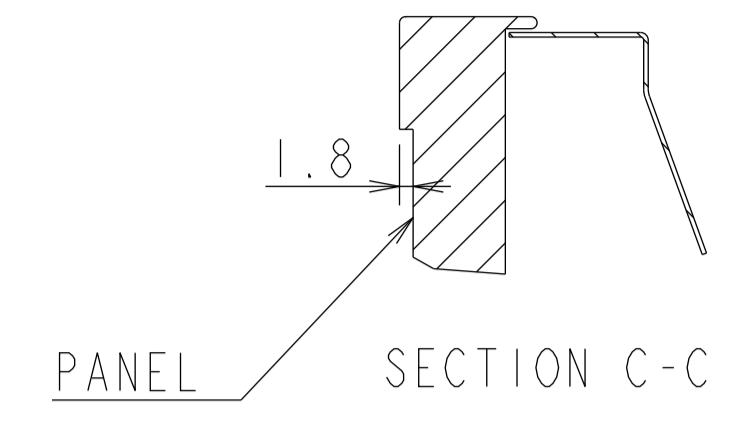

M501-2 OUTLINE

UNIT	mm
MODEL	M501-2
Sharp NEC Display Solutions, Ltd.	
2024/04/23	