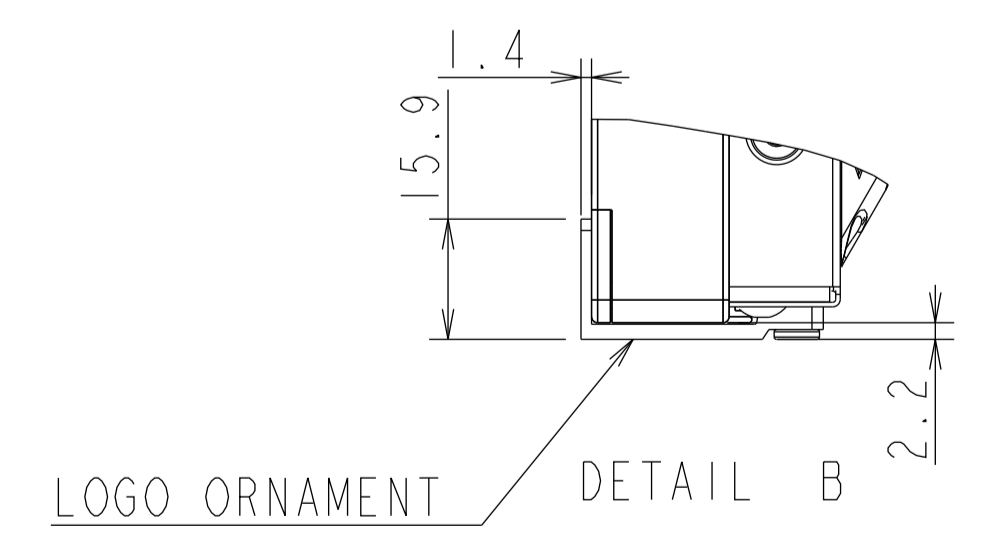

M501-2 OUTLINE

UNIT	mm
MODEL	M501-2
Sharp NEC Display Solutions, Ltd.	
2024/04/23	