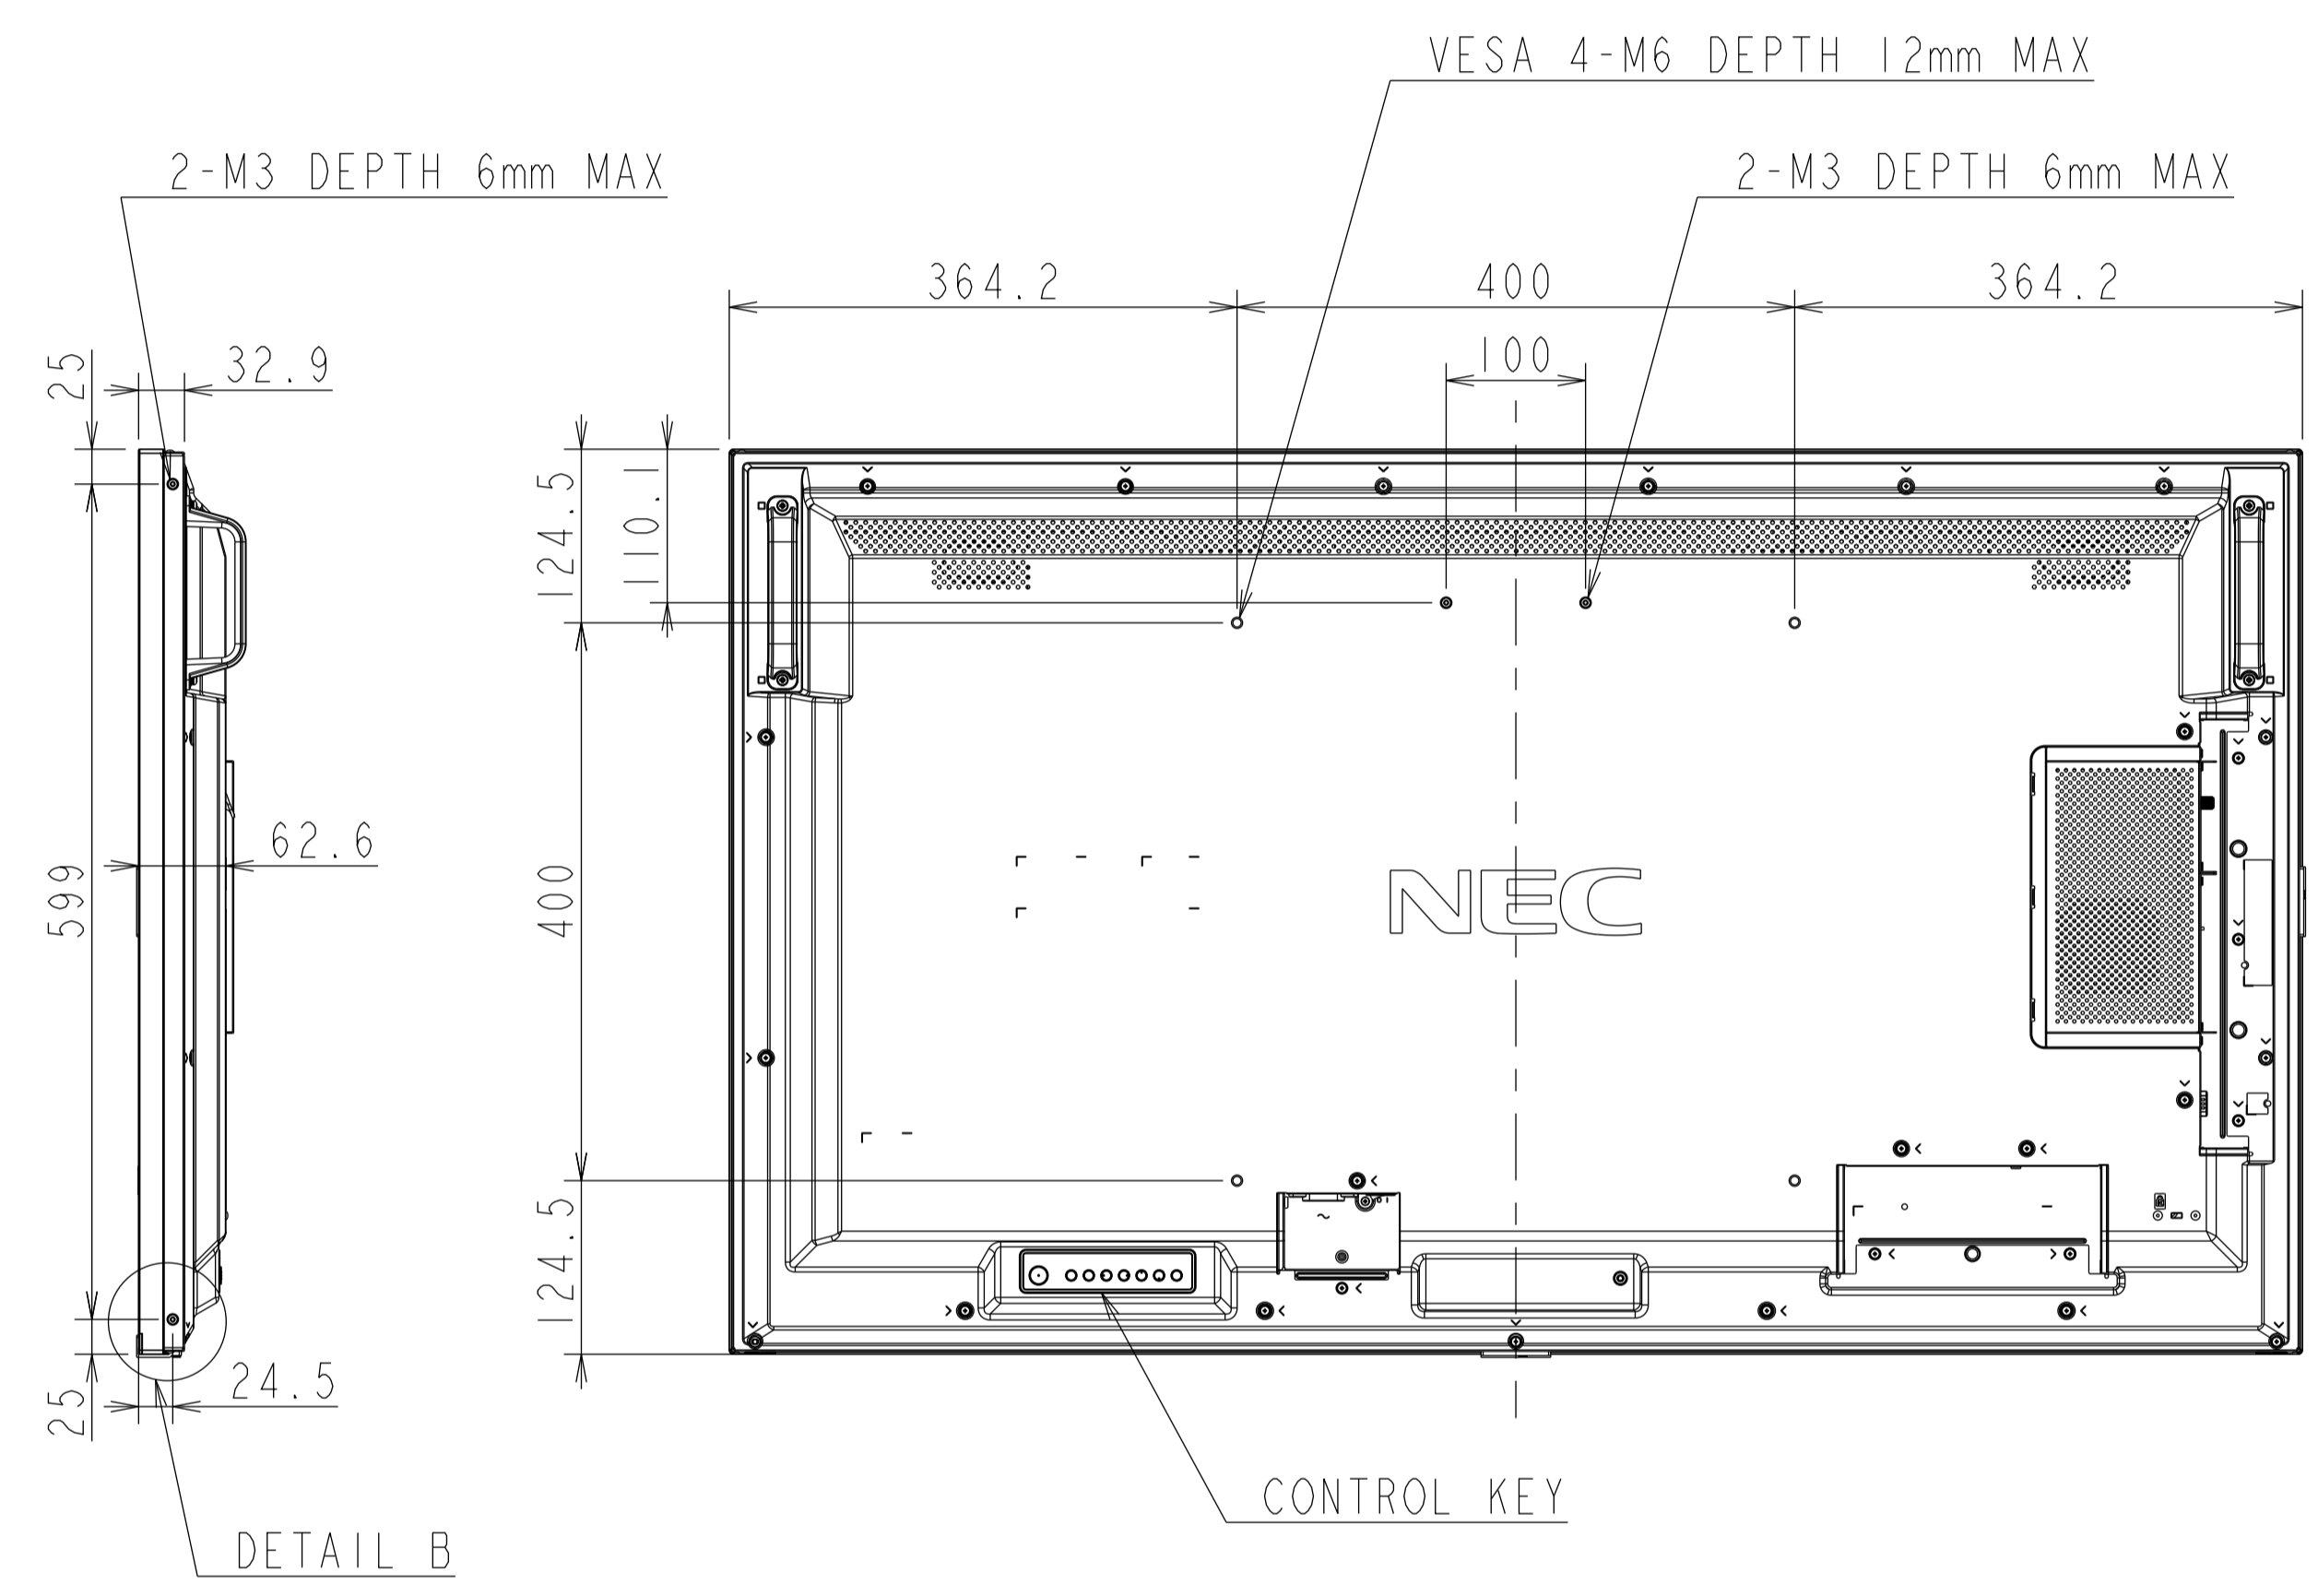

M501-2 OUTLINE

UNIT	mm
MODEL	M501-2
Sharp NEC Display Solutions, Ltd.	
2024/04/23	