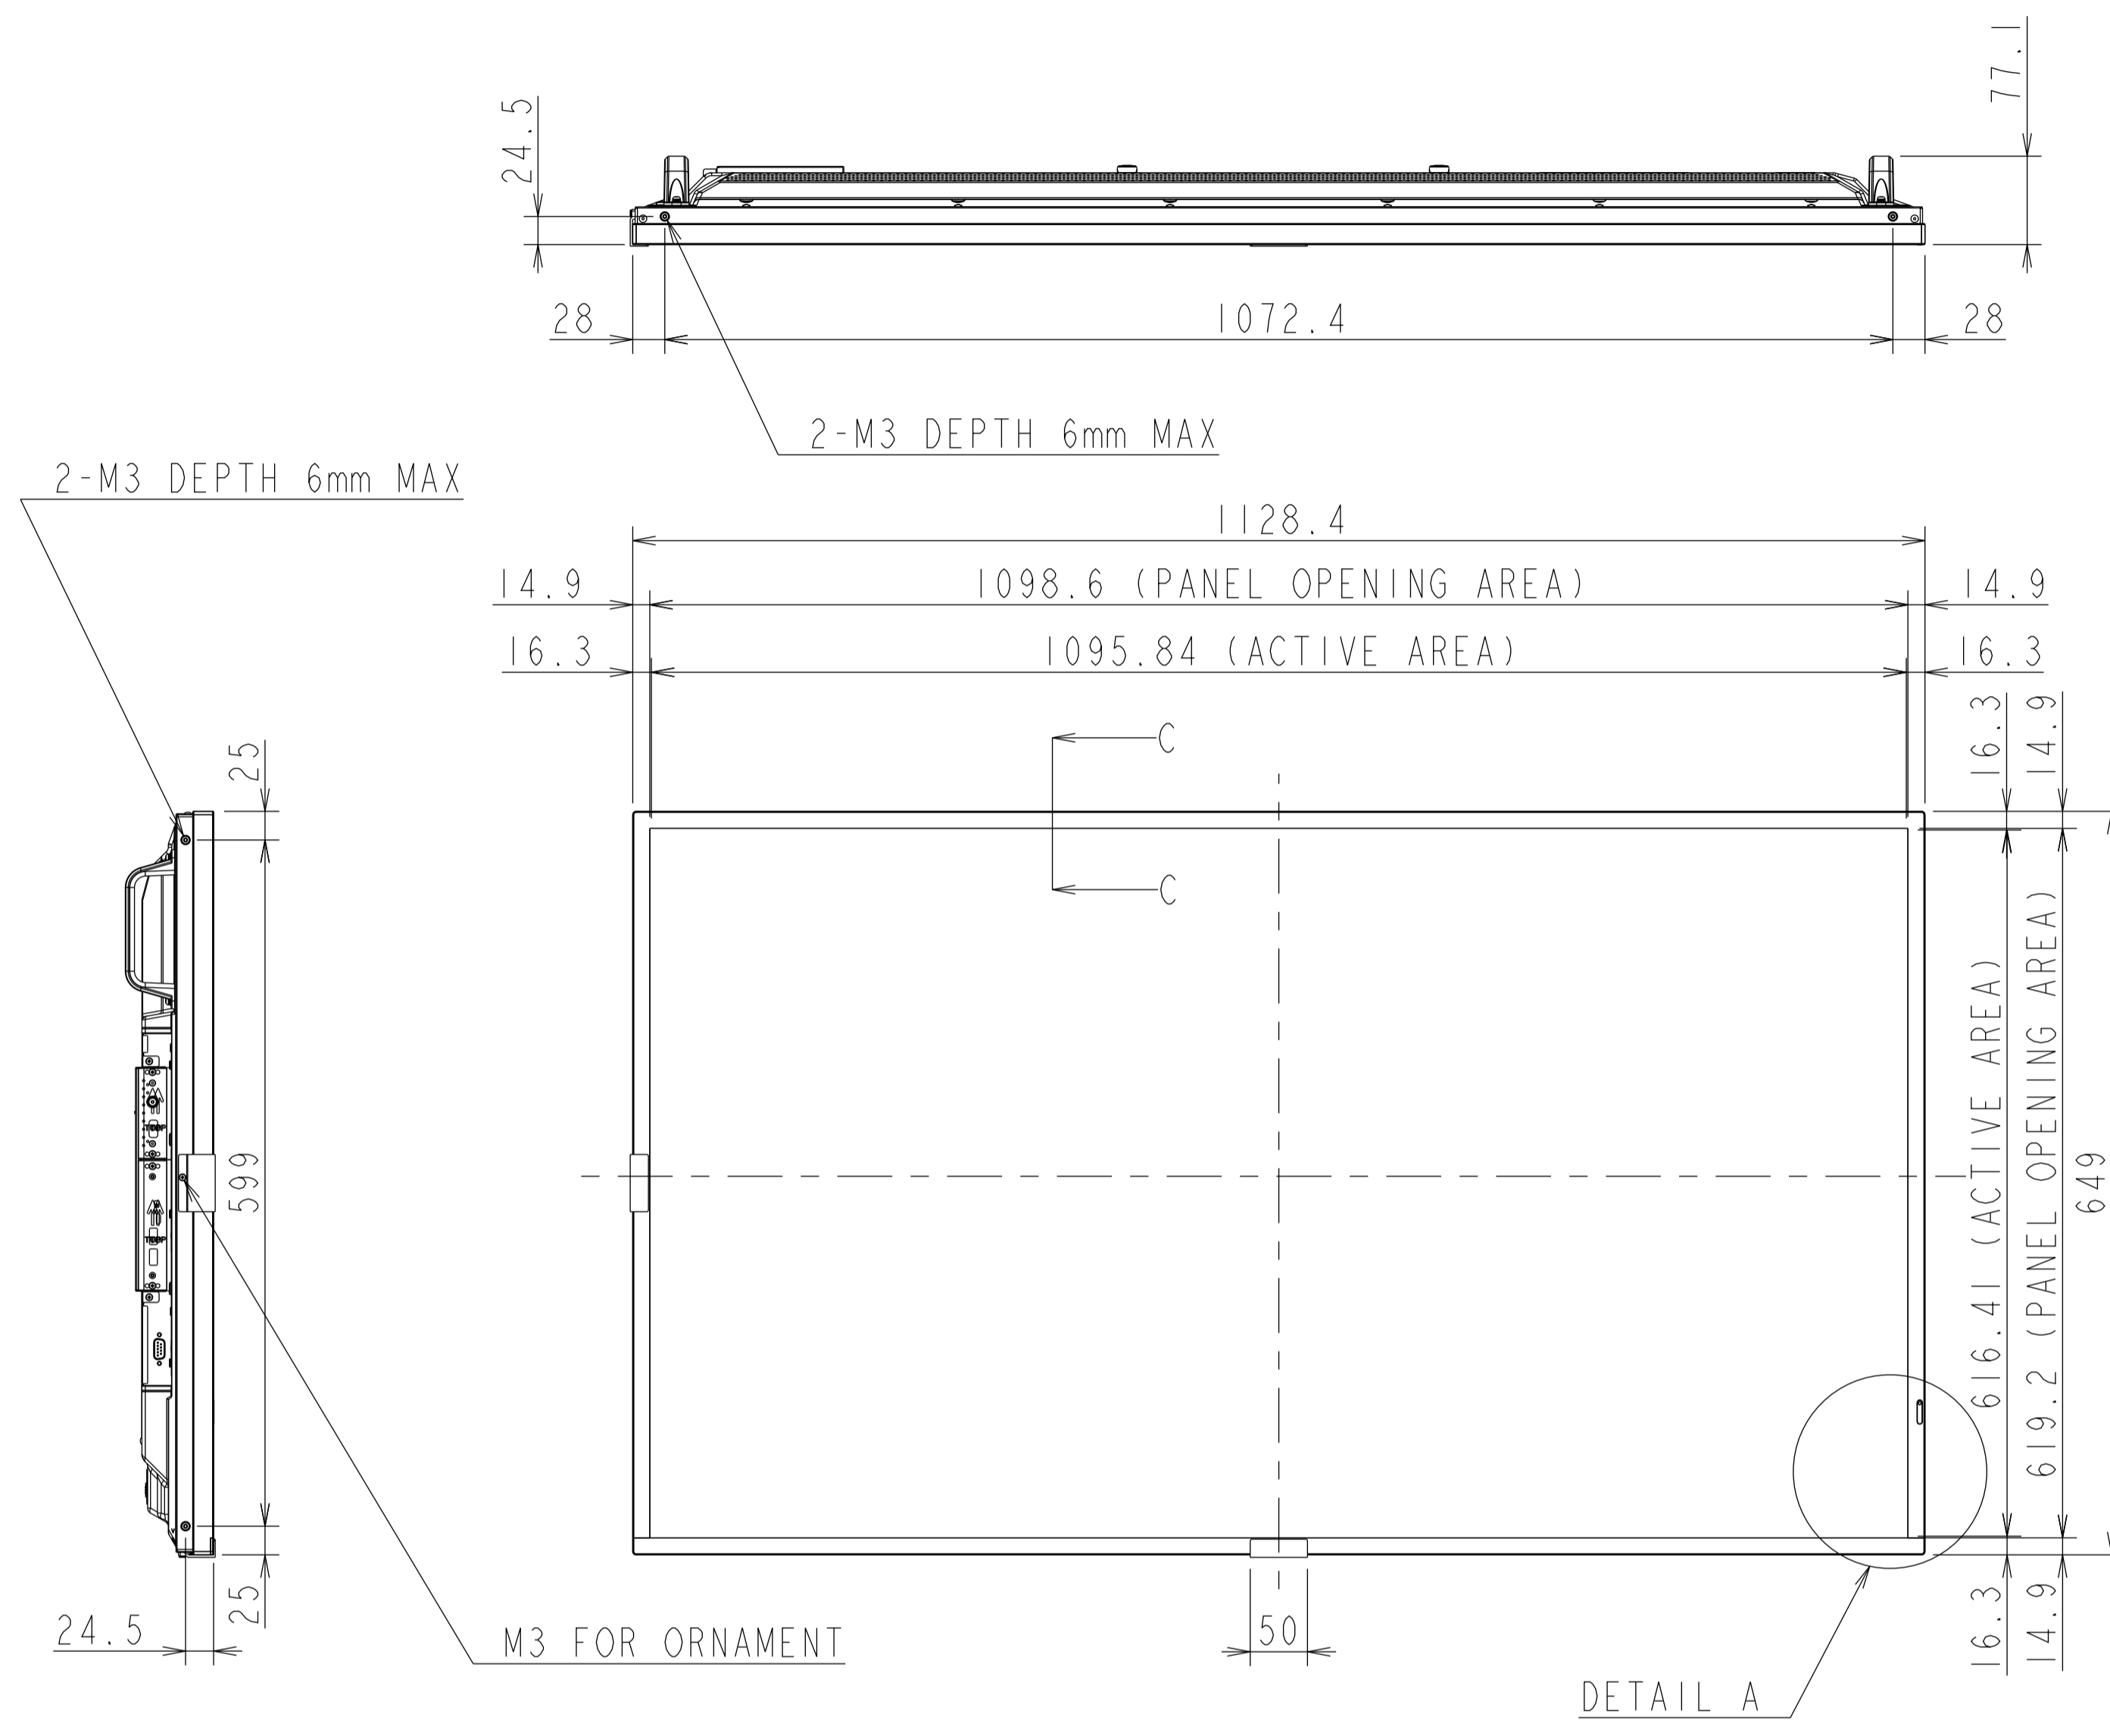

M501-2 OUTLINE

UNIT	mm
MODEL	M501-2
Sharp NEC Display Solutions, Ltd.	
2024/04/23	