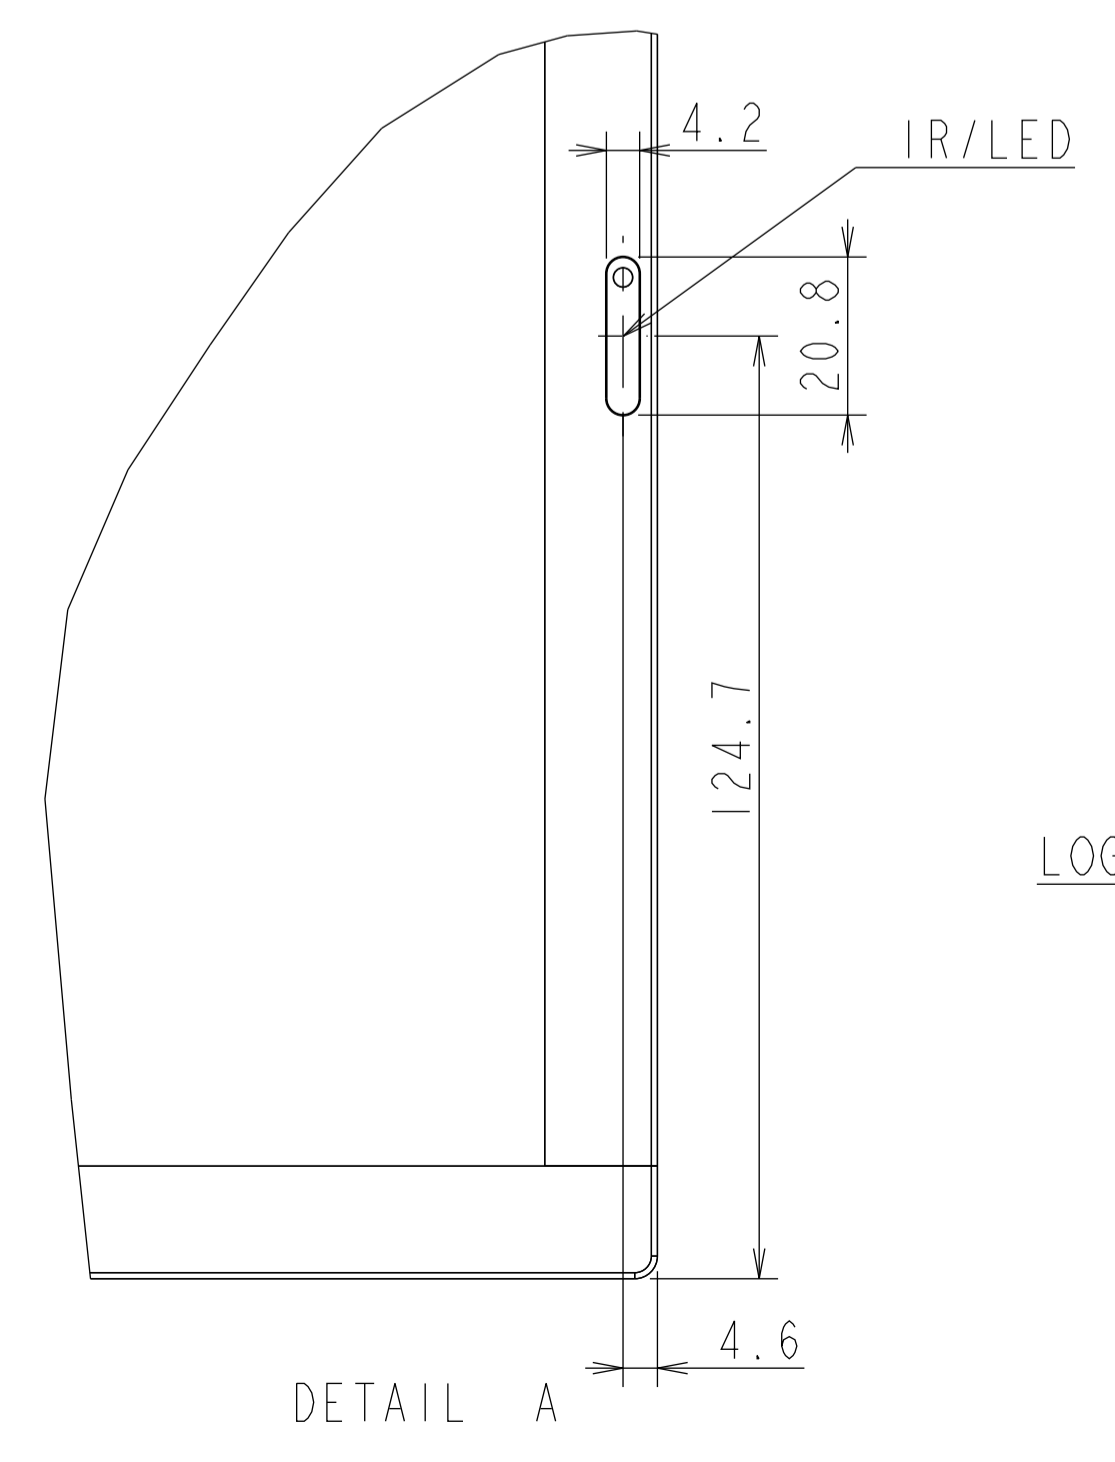

M501-2 OUTLINE

UNIT	mm
MODEL	M501-2
Sharp NEC Display Solutions, Ltd.	
2024/04/23	