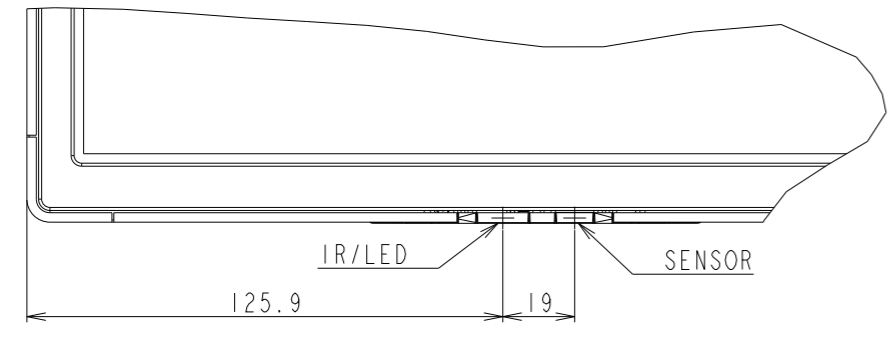

# M551 OUTLINE

SECTION A-A  
SCALE 1/1

SECTION B-B  
SCALE 1/1

DETAIL D  
SCALE 1/2

DETAIL C  
SCALE 1/2

LOGO ORNAMENT

UNIT	mm
MODEL	M551
SCALE	1/10
Sharp NEC Display Solutions 2020/12/02	