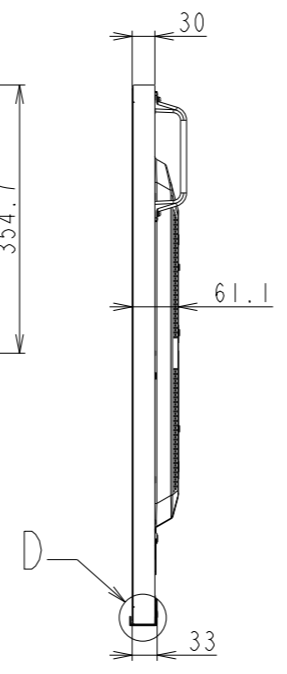

# M551 OUTLINE

SECTION A-A  
SCALE 1/1

SECTION B-B  
SCALE 1/1

DETAIL D  
SCALE 1/2

DETAIL C  
SCALE 1/2

LOGO ORNAMENT

UNIT	mm
MODEL	M551
SCALE	1/10
Sharp NEC Display Solutions 2020/12/02	