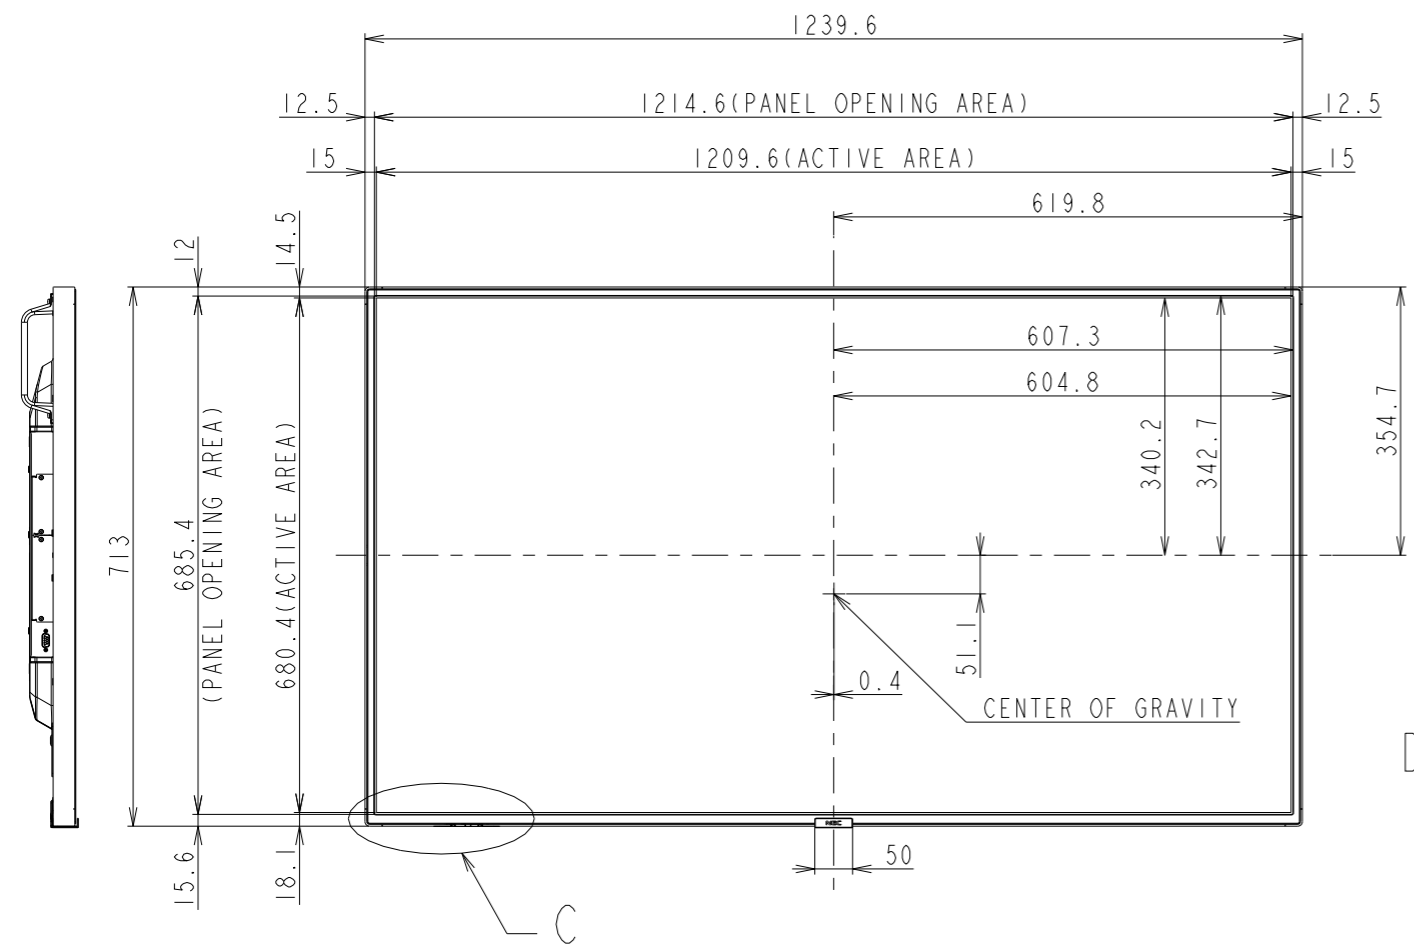

# M551 OUTLINE

SECTION A-A  
SCALE 1/1

SECTION B-B  
SCALE 1/1

DETAIL D  
SCALE 1/2

DETAIL C  
SCALE 1/2

LOGO ORNAMENT

UNIT	mm
MODEL	M551
SCALE	1/10
Sharp NEC Display Solutions 2020/12/02	