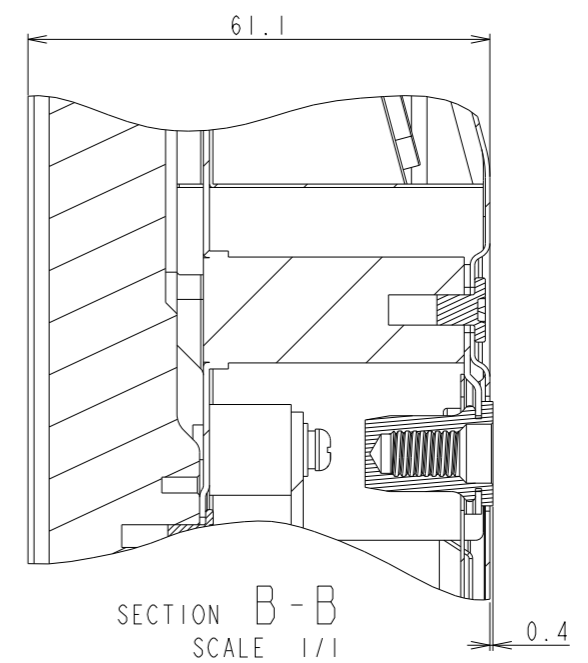

# M551 OUTLINE

SECTION A-A  
SCALE 1/1

SECTION B-B  
SCALE 1/1

DETAIL D  
SCALE 1/2

DETAIL C  
SCALE 1/2

LOGO ORNAMENT

UNIT	mm
MODEL	M551
SCALE	1/10
Sharp NEC Display Solutions 2020/12/02	