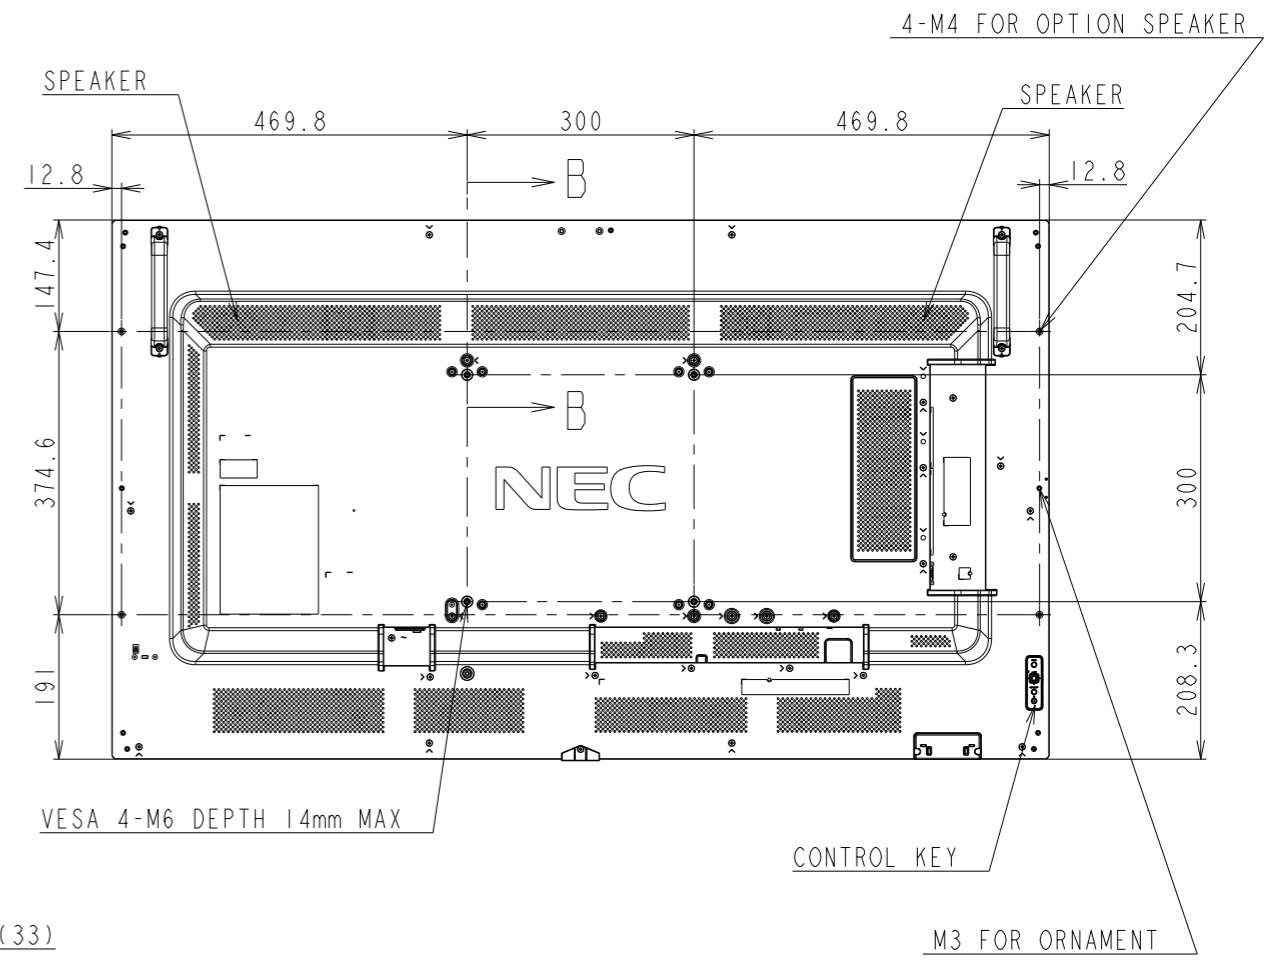

# M551 OUTLINE

SECTION A-A  
SCALE 1/1

SECTION B-B  
SCALE 1/1

DETAIL D  
SCALE 1/2

DETAIL C  
SCALE 1/2

LOGO ORNAMENT

UNIT	mm
MODEL	M551
SCALE	1/10
Sharp NEC Display Solutions 2020/12/02	