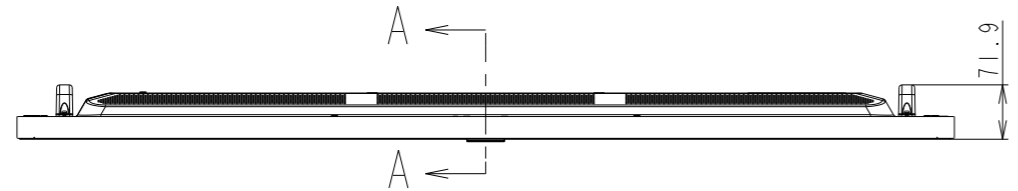

# M551 OUTLINE

SECTION A-A  
SCALE 1/1

SECTION B-B  
SCALE 1/1

DETAIL D  
SCALE 1/2

DETAIL C  
SCALE 1/2

LOGO ORNAMENT

UNIT	mm
MODEL	M551
SCALE	1/10
Sharp NEC Display Solutions 2020/12/02	