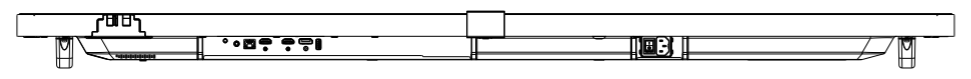

# M551 OUTLINE

SECTION A-A  
SCALE 1/1

SECTION B-B  
SCALE 1/1

DETAIL D  
SCALE 1/2

DETAIL C  
SCALE 1/2

LOGO ORNAMENT

UNIT	mm
MODEL	M551
SCALE	1/10
Sharp NEC Display Solutions 2020/12/02	