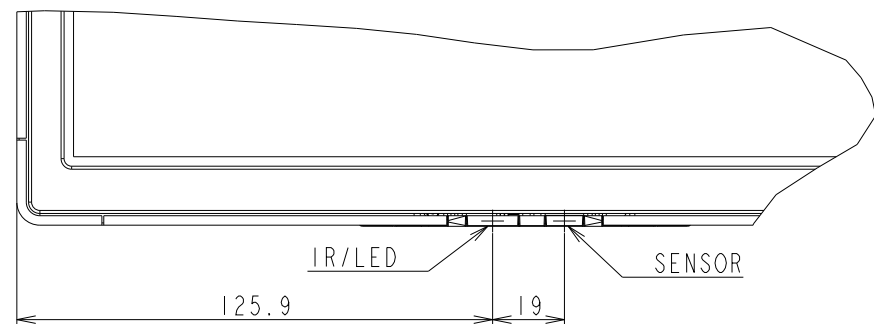

# M551 WITH ST-401/ST-43M(Low) OUTLINE

SECTION A-A  
SCALE 1/1

SECTION B-B  
SCALE 1/1

DETAIL D  
SCALE 1/2

DETAIL C  
SCALE 1/2

UNIT	mm
MODEL	M551 with ST-401/ST-43M Low
SCALE	1/10
Sharp NEC Display Solutions 2020/12/15	