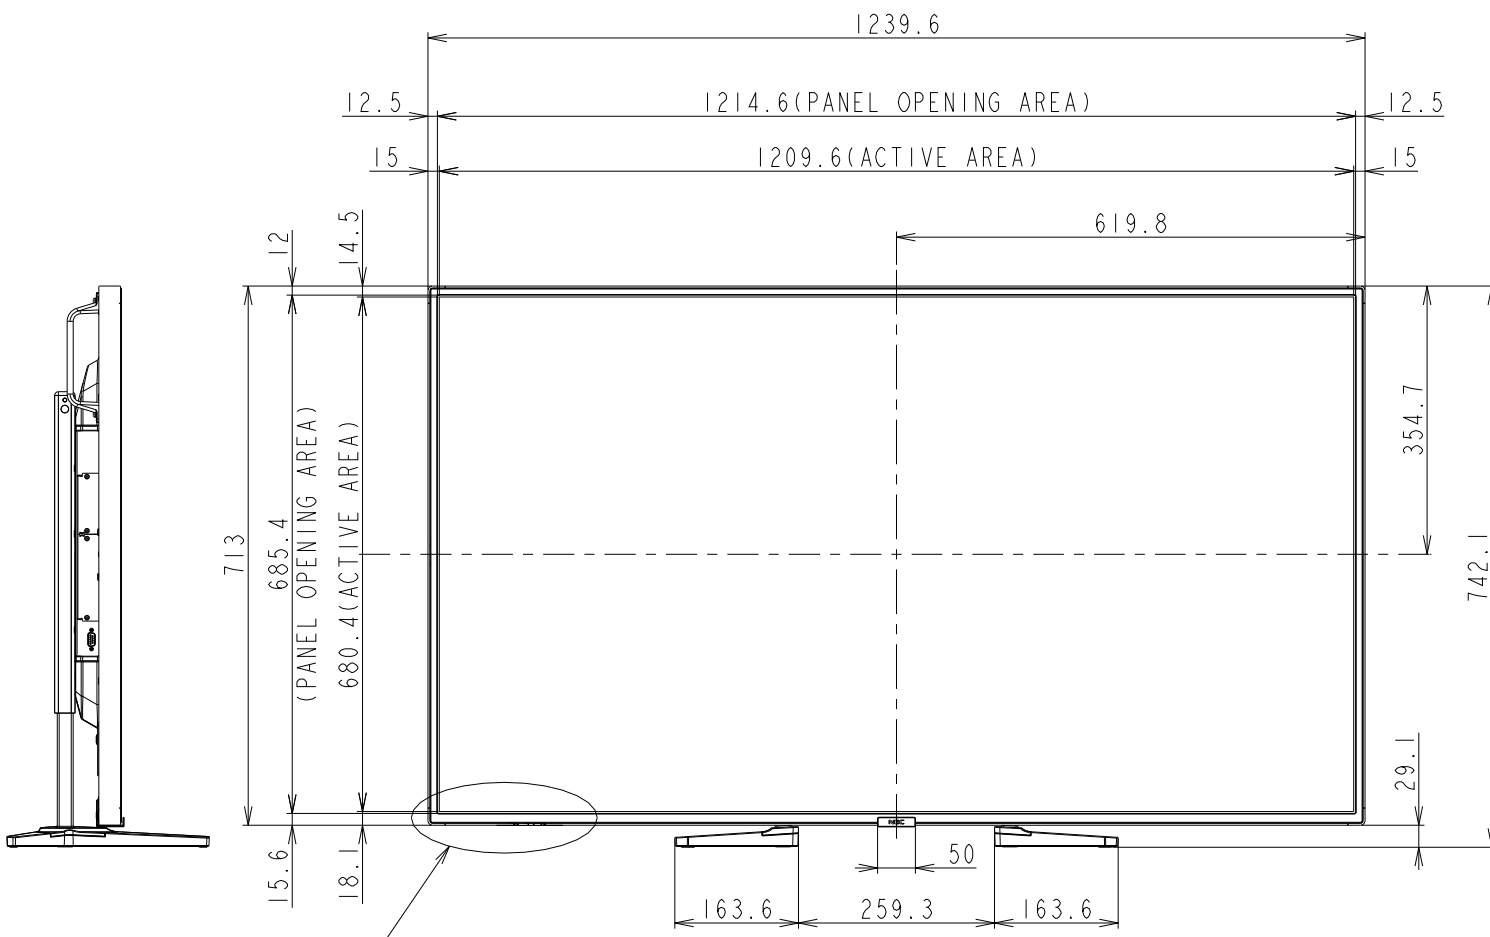

# M551 WITH ST-401/ST-43M(Low) OUTLINE

SECTION A-A  
SCALE 1/1

SECTION B-B  
SCALE 1/1

DETAIL D  
SCALE 1/2

DETAIL C  
SCALE 1/2

UNIT	mm
MODEL	M551 with ST-401/ST-43M Low
SCALE	1/10
Sharp NEC Display Solutions 2020/12/15	