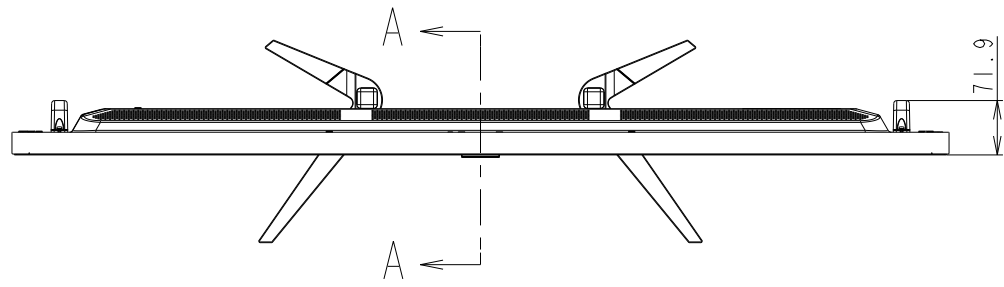

# M551 WITH ST-401/ST-43M(Low) OUTLINE

SECTION A-A  
SCALE 1/1

SECTION B-B  
SCALE 1/1

DETAIL D  
SCALE 1/2

DETAIL C  
SCALE 1/2

UNIT	mm
MODEL	M551 with ST-401/ST-43M Low
SCALE	1/10
Sharp NEC Display Solutions 2020/12/15	