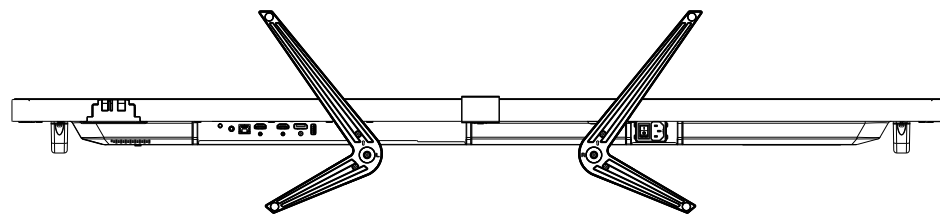

# M551 WITH ST-401/ST-43M(Low) OUTLINE

SECTION A-A  
SCALE 1/1

SECTION B-B  
SCALE 1/1

DETAIL D  
SCALE 1/2

DETAIL C  
SCALE 1/2

UNIT	mm
MODEL	M551 with ST-401/ST-43M Low
SCALE	1/10
Sharp NEC Display Solutions 2020/12/15	