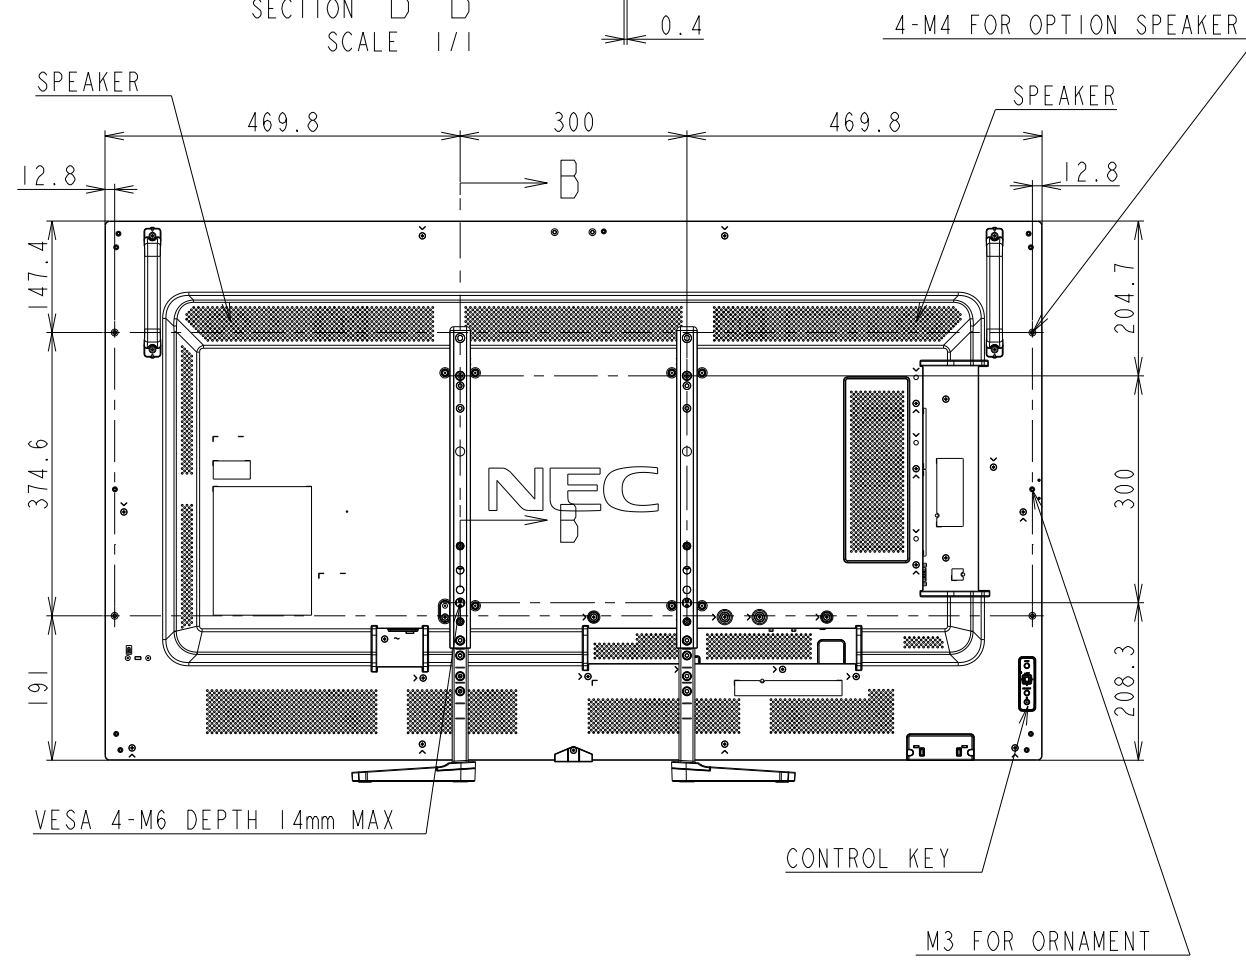

# M551 WITH ST-401/ST-43M(Low) OUTLINE

SECTION A-A  
SCALE 1/1

SECTION B-B  
SCALE 1/1

DETAIL D  
SCALE 1/2

DETAIL C  
SCALE 1/2

UNIT	mm
MODEL	M551 with ST-401/ST-43M Low
SCALE	1/10
Sharp NEC Display Solutions 2020/12/15	