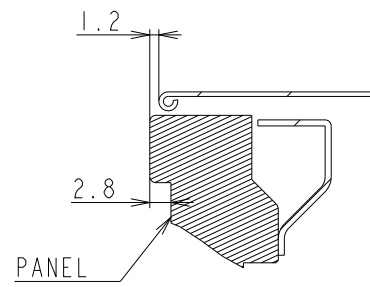

# M551 WITH ST-401/ST-43M(Low) OUTLINE

SECTION A-A  
SCALE 1/1

SECTION B-B  
SCALE 1/1

DETAIL D  
SCALE 1/2

DETAIL C  
SCALE 1/2

UNIT	mm
MODEL	M551 with ST-401/ST-43M Low
SCALE	1/10
Sharp NEC Display Solutions 2020/12/15	