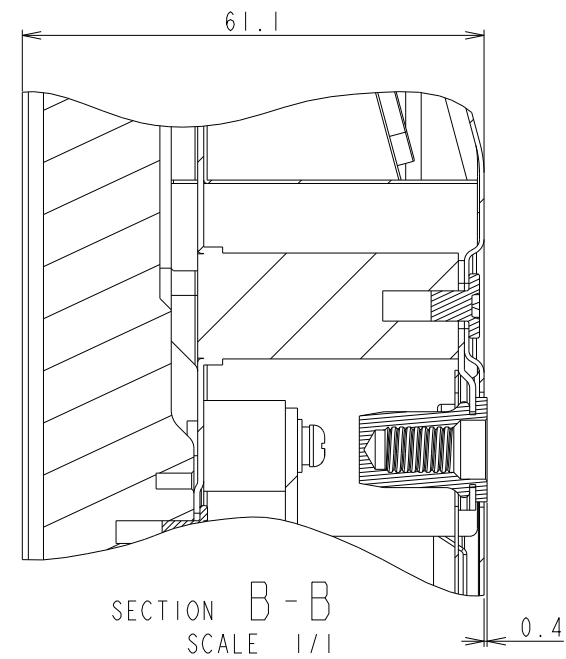

# M551 WITH ST-401/ST-43M(Low) OUTLINE

SECTION A-A  
SCALE 1/1

SECTION B-B  
SCALE 1/1

DETAIL D  
SCALE 1/2

DETAIL C  
SCALE 1/2

UNIT	mm
MODEL	M551 with ST-401/ST-43M Low
SCALE	1/10
Sharp NEC Display Solutions 2020/12/15	