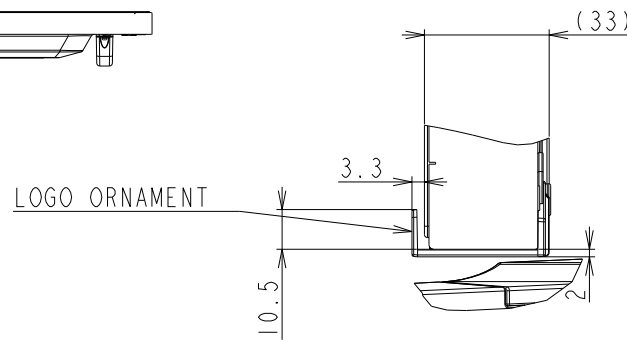

# M551 WITH ST-401/ST-43M(Low) OUTLINE

SECTION A-A  
SCALE 1/1

SECTION B-B  
SCALE 1/1

DETAIL D  
SCALE 1/2

DETAIL C  
SCALE 1/2

UNIT	mm
MODEL	M551 with ST-401/ST-43M Low
SCALE	1/10
Sharp NEC Display Solutions 2020/12/15	