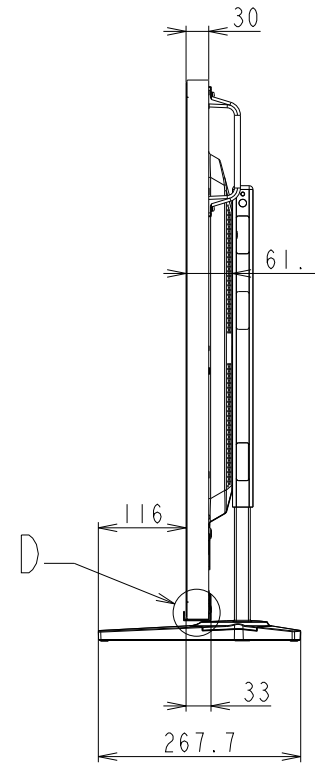

# M551 WITH ST-401/ST-43M(Low) OUTLINE

SECTION A-A  
SCALE 1/1

SECTION B-B  
SCALE 1/1

DETAIL D  
SCALE 1/2

DETAIL C  
SCALE 1/2

UNIT	mm
MODEL	M551 with ST-401/ST-43M Low
SCALE	1/10
Sharp NEC Display Solutions 2020/12/15	