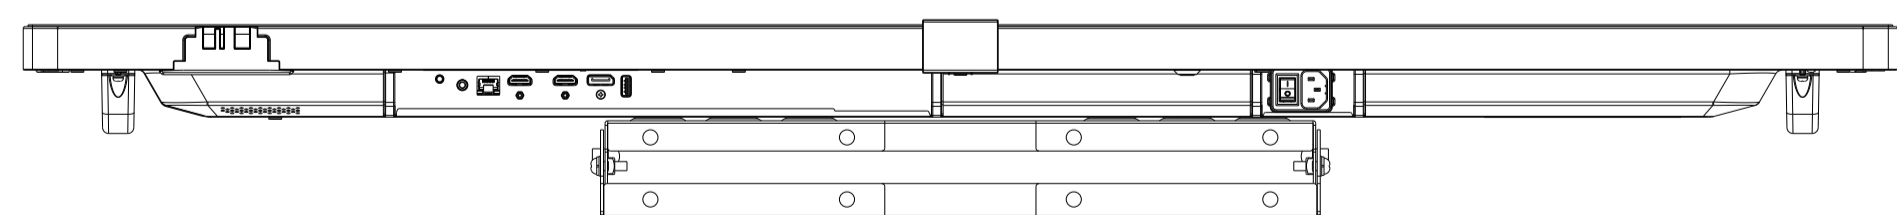

傾斜時

UNIT : mm
SCALE : 1/5
MODEL : M551 with ST-TM50
Sharp NEC Display Solutions, Ltd.
2021/05/18