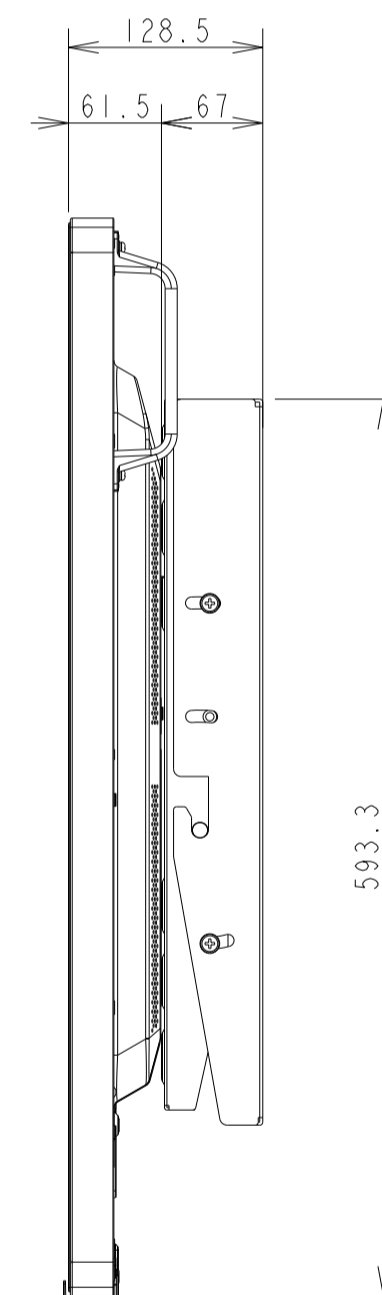

傾斜時

UNIT : mm
SCALE : 1/5
MODEL : M551 with ST-TM50
Sharp NEC Display Solutions, Ltd.
2021/05/18