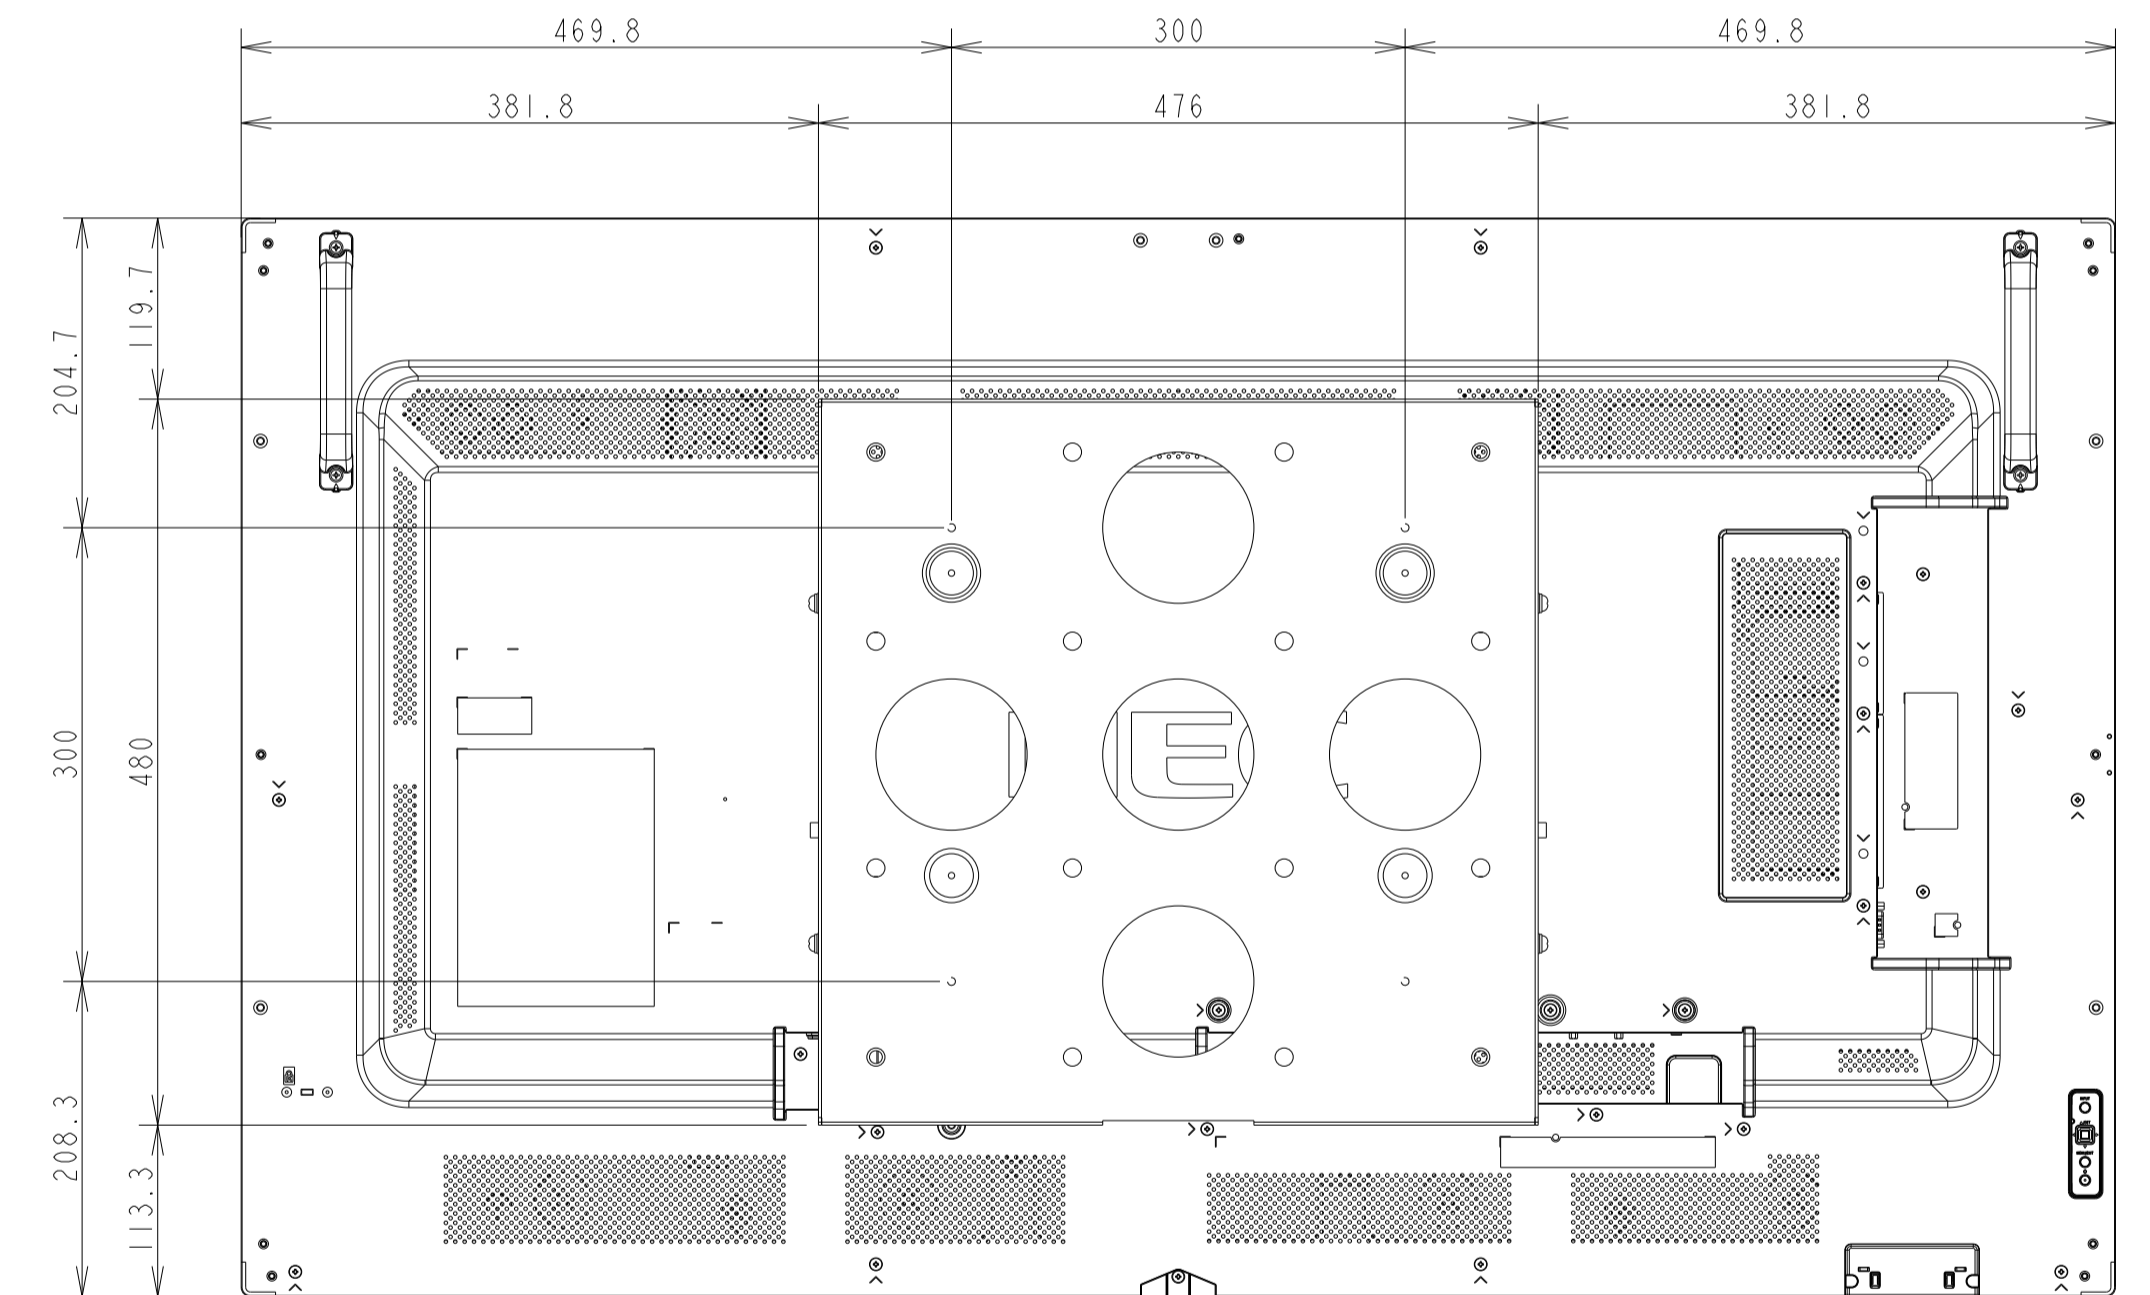

傾斜時

UNIT : mm
SCALE : 1/5
MODEL : M551 with ST-TM50
Sharp NEC Display Solutions, Ltd.
2021/05/18