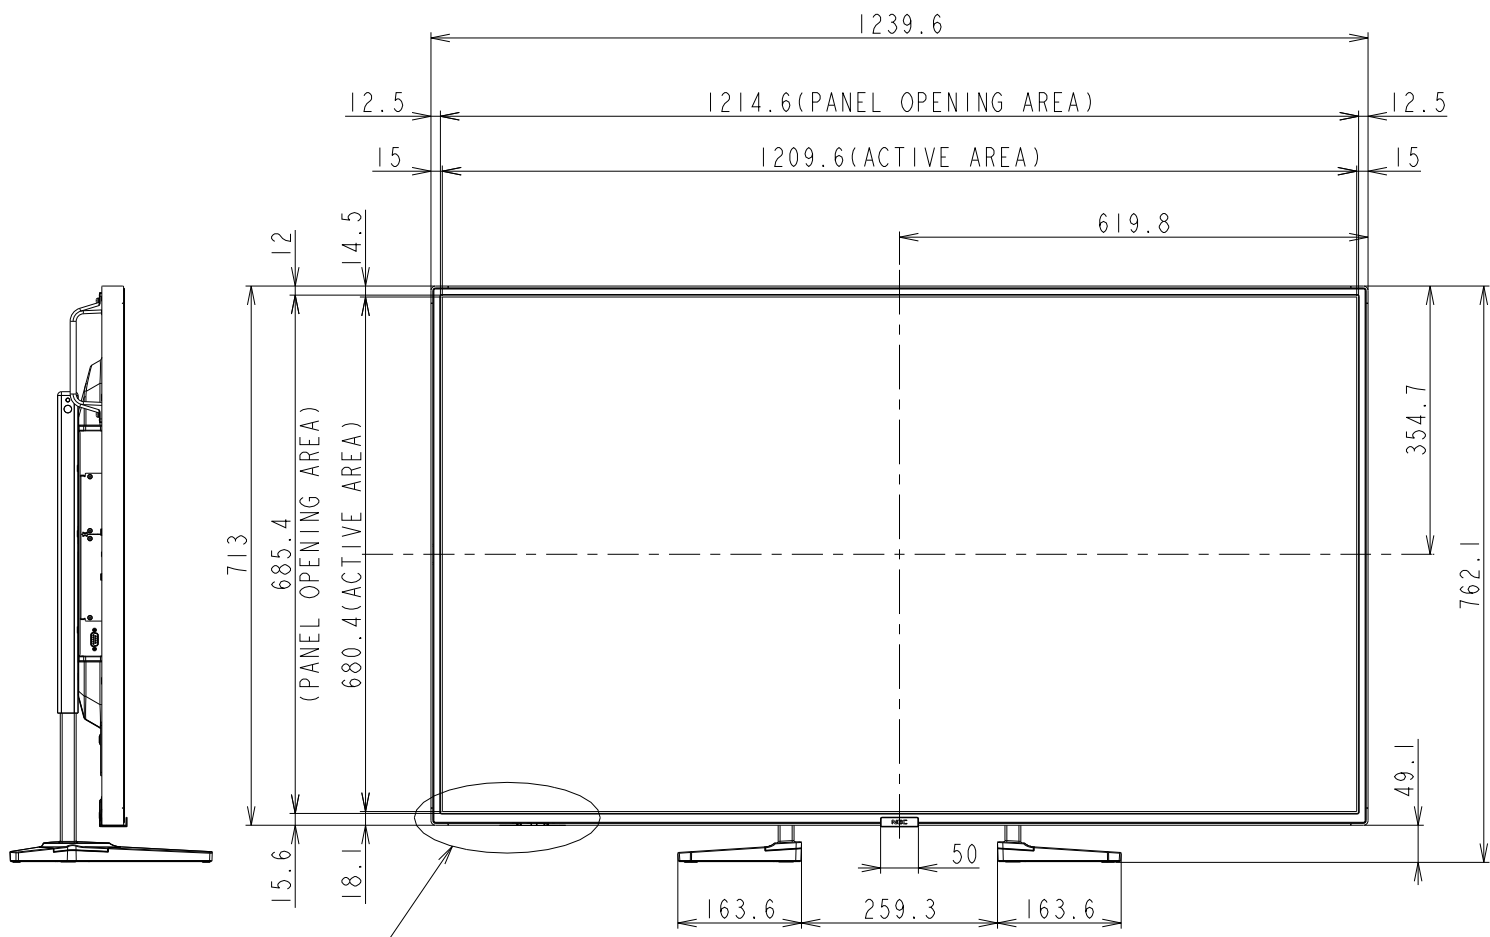

# M551 WITH ST-401/ST-43M(HIGH) OUTLINE

SECTION A-A  
SCALE 1/1

SECTION B-B  
SCALE 1/1

DETAIL D  
SCALE 1/2

DETAIL C  
SCALE 1/2

LOGO ORNAMENT

UNIT	mm
MODEL	M551 with ST-401/ST-43M High
SCALE	1/10
Sharp NEC Display Solutions 2020/12/15	