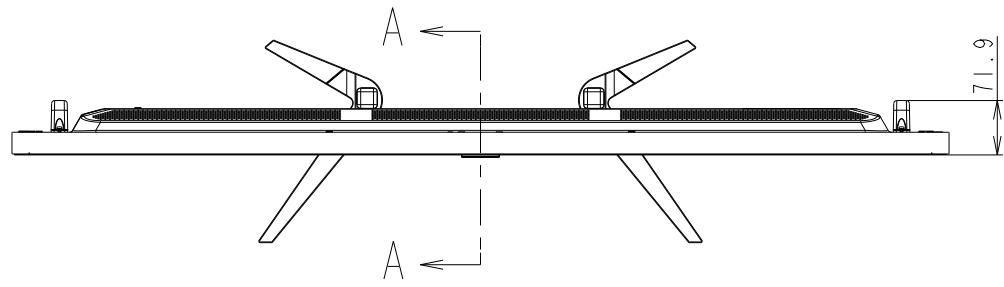

# M551 WITH ST-401/ST-43M(HIGH) OUTLINE

SECTION A-A  
SCALE 1/1

SECTION B-B  
SCALE 1/1

DETAIL D  
SCALE 1/2

DETAIL C  
SCALE 1/2

LOGO ORNAMENT

UNIT	mm
MODEL	M551 with ST-401/ST-43M High
SCALE	1/10
Sharp NEC Display Solutions 2020/12/15	