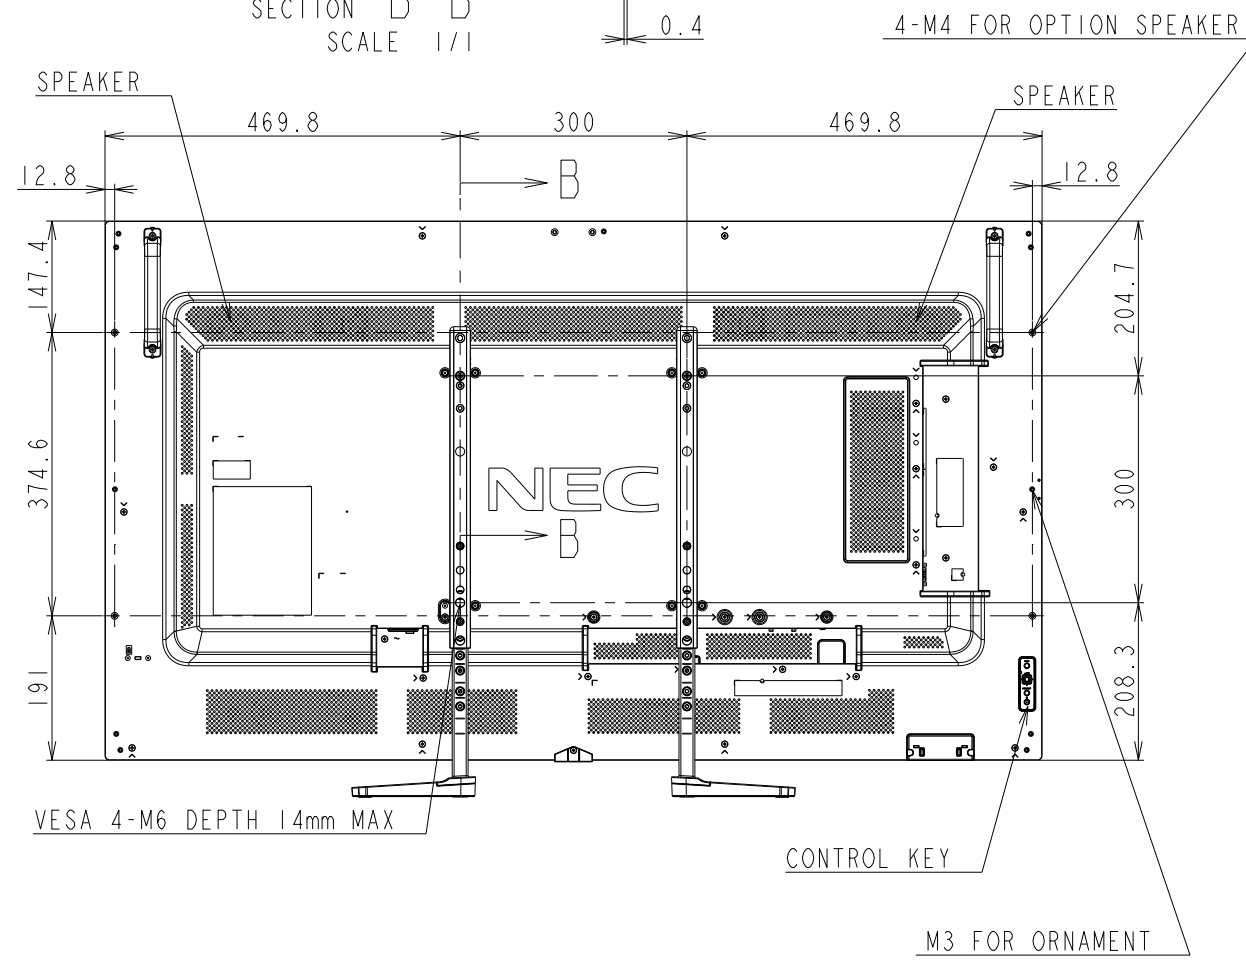

# M551 WITH ST-401/ST-43M(HIGH) OUTLINE

SECTION A-A  
SCALE 1/1

SECTION B-B  
SCALE 1/1

DETAIL D  
SCALE 1/2

DETAIL C  
SCALE 1/2

LOGO ORNAMENT

UNIT	mm
MODEL	M551 with ST-401/ST-43M High
SCALE	1/10
Sharp NEC Display Solutions 2020/12/15	