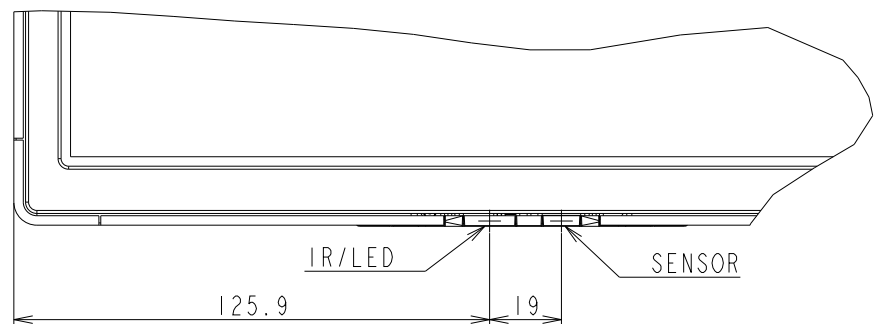

# M551 WITH ST-401/ST-43M(HIGH) OUTLINE

SECTION A-A  
SCALE 1/1

SECTION B-B  
SCALE 1/1

DETAIL D  
SCALE 1/2

DETAIL C  
SCALE 1/2

LOGO ORNAMENT

UNIT	mm
MODEL	M551 with ST-401/ST-43M High
SCALE	1/10
Sharp NEC Display Solutions 2020/12/15	