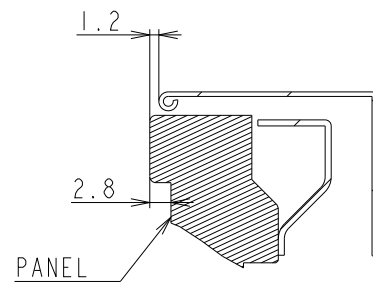

# M551 WITH ST-401/ST-43M(HIGH) OUTLINE

SECTION A-A  
SCALE 1/1

SECTION B-B  
SCALE 1/1

DETAIL D  
SCALE 1/2

DETAIL C  
SCALE 1/2

LOGO ORNAMENT

UNIT	mm
MODEL	M551 with ST-401/ST-43M High
SCALE	1/10
Sharp NEC Display Solutions 2020/12/15	