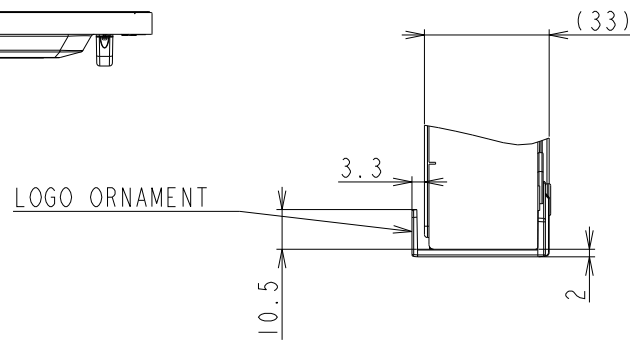

# M551 WITH ST-401/ST-43M(HIGH) OUTLINE

SECTION A-A  
SCALE 1/1

SECTION B-B  
SCALE 1/1

DETAIL D  
SCALE 1/2

DETAIL C  
SCALE 1/2

LOGO ORNAMENT

UNIT	mm
MODEL	M551 with ST-401/ST-43M High
SCALE	1/10
Sharp NEC Display Solutions 2020/12/15	