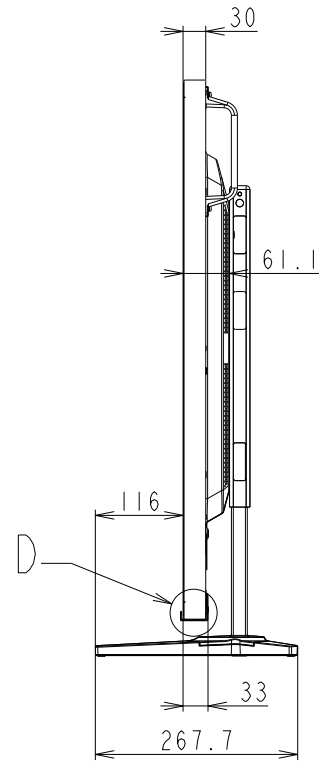

# M551 WITH ST-401/ST-43M(HIGH) OUTLINE

SECTION A-A  
SCALE 1/1

SECTION B-B  
SCALE 1/1

DETAIL D  
SCALE 1/2

DETAIL C  
SCALE 1/2

LOGO ORNAMENT

UNIT	mm
MODEL	M551 with ST-401/ST-43M High
SCALE	1/10
Sharp NEC Display Solutions 2020/12/15	