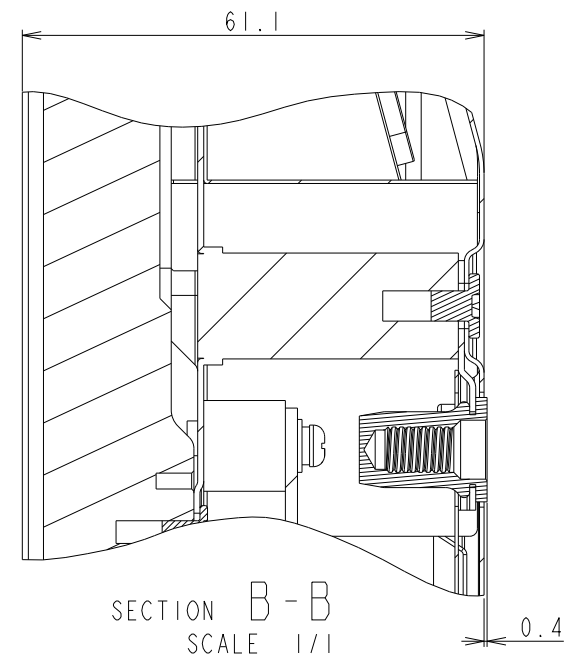

# M551 WITH ST-401/ST-43M(HIGH) OUTLINE

SECTION A-A  
SCALE 1/1

SECTION B-B  
SCALE 1/1

DETAIL D  
SCALE 1/2

DETAIL C  
SCALE 1/2

LOGO ORNAMENT

UNIT	mm
MODEL	M551 with ST-401/ST-43M High
SCALE	1/10
Sharp NEC Display Solutions 2020/12/15	