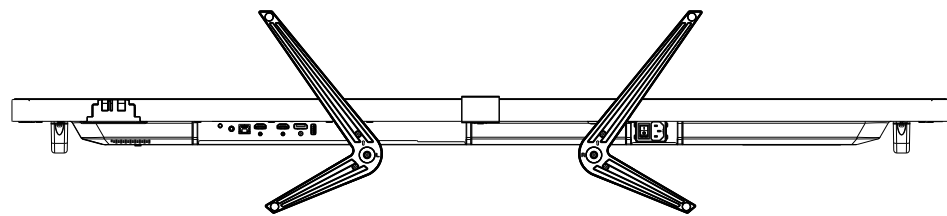

# M551 WITH ST-401/ST-43M(HIGH) OUTLINE

SECTION A-A  
SCALE 1/1

SECTION B-B  
SCALE 1/1

DETAIL D  
SCALE 1/2

DETAIL C  
SCALE 1/2

LOGO ORNAMENT

UNIT	mm
MODEL	M551 with ST-401/ST-43M High
SCALE	1/10
Sharp NEC Display Solutions 2020/12/15	