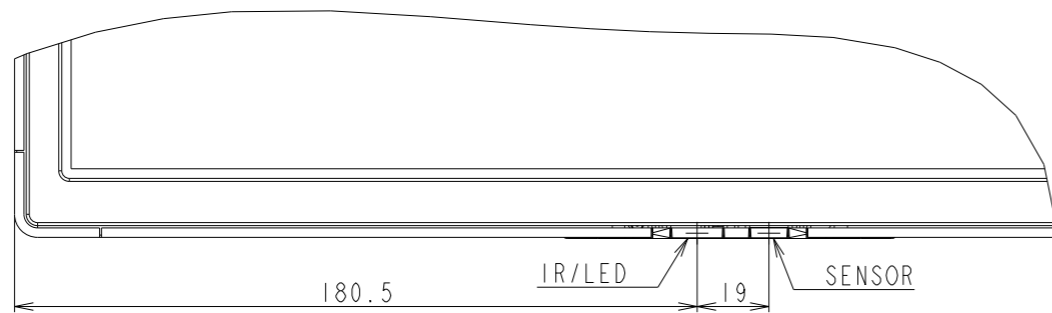

M651 OUTLINE

SECTION A-A
SCALE 1/1

DETAIL B
SCALE 1/2

DETAIL C
SCALE 1/2

UNIT	mm
MODEL	M651
SCALE	1/10
Sharp NEC Display Solutions 2020/12/02	