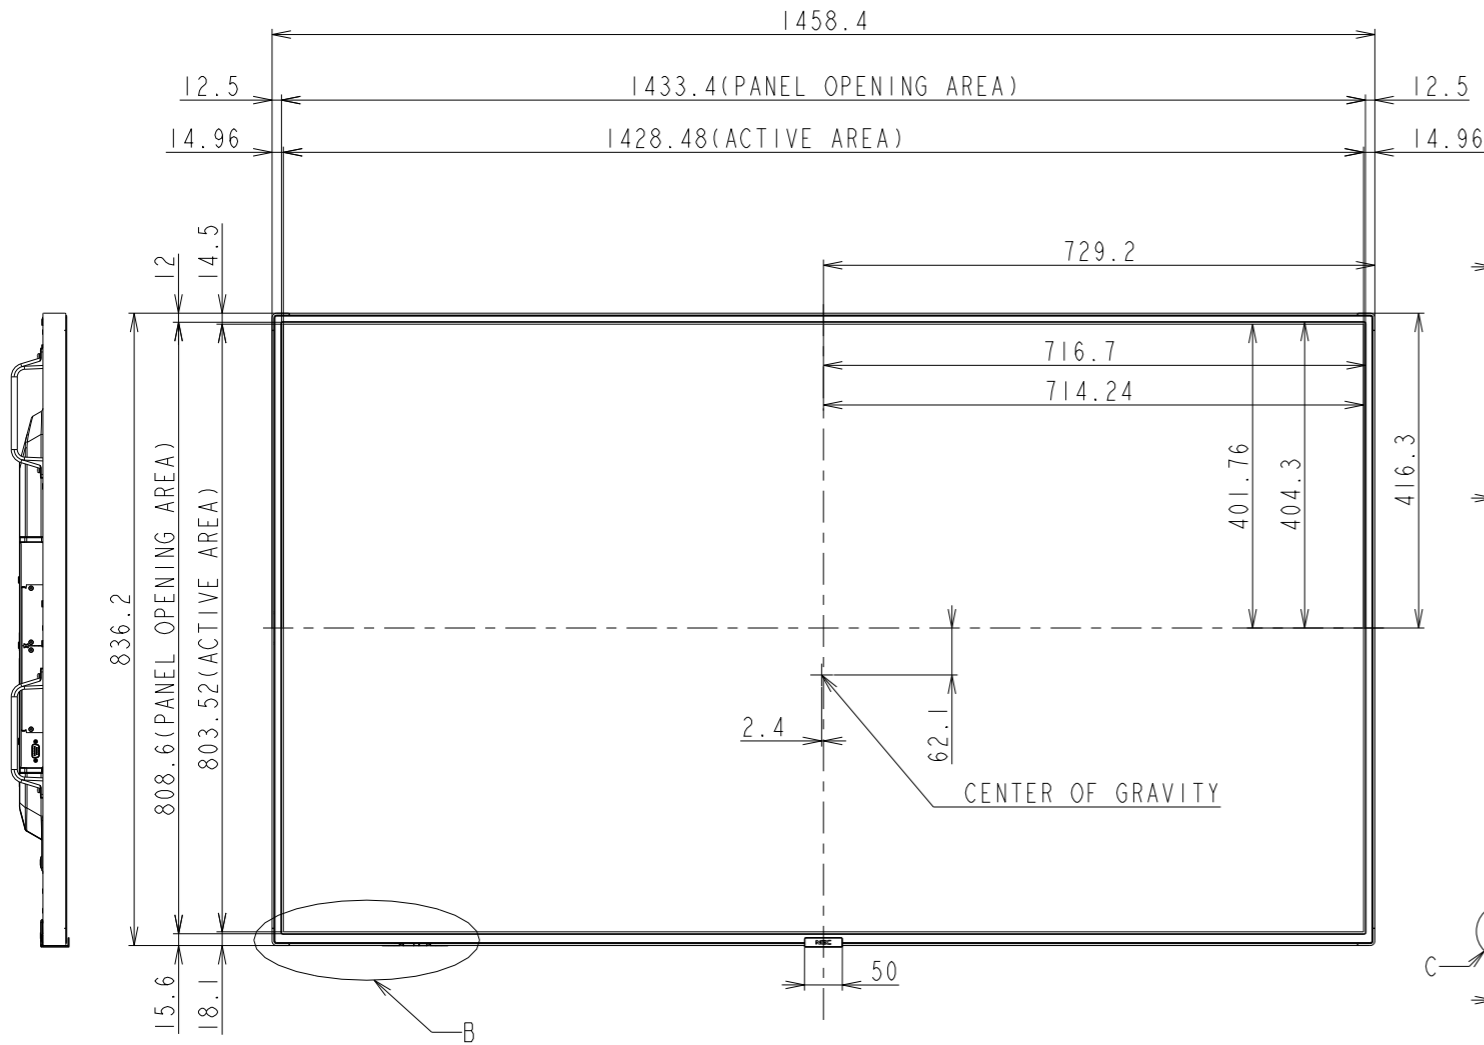

M651 OUTLINE

SECTION A-A
SCALE 1/1

DETAIL B
SCALE 1/2

DETAIL C
SCALE 1/2

UNIT	mm
MODEL	M651
SCALE	1/10
Sharp NEC Display Solutions 2020/12/02	