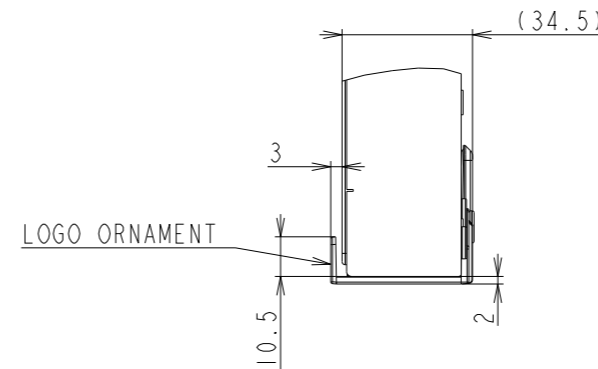

M651 OUTLINE

SECTION A-A
SCALE 1/1

DETAIL B
SCALE 1/2

DETAIL C
SCALE 1/2

UNIT	mm
MODEL	M651
SCALE	1/10
Sharp NEC Display Solutions 2020/12/02	