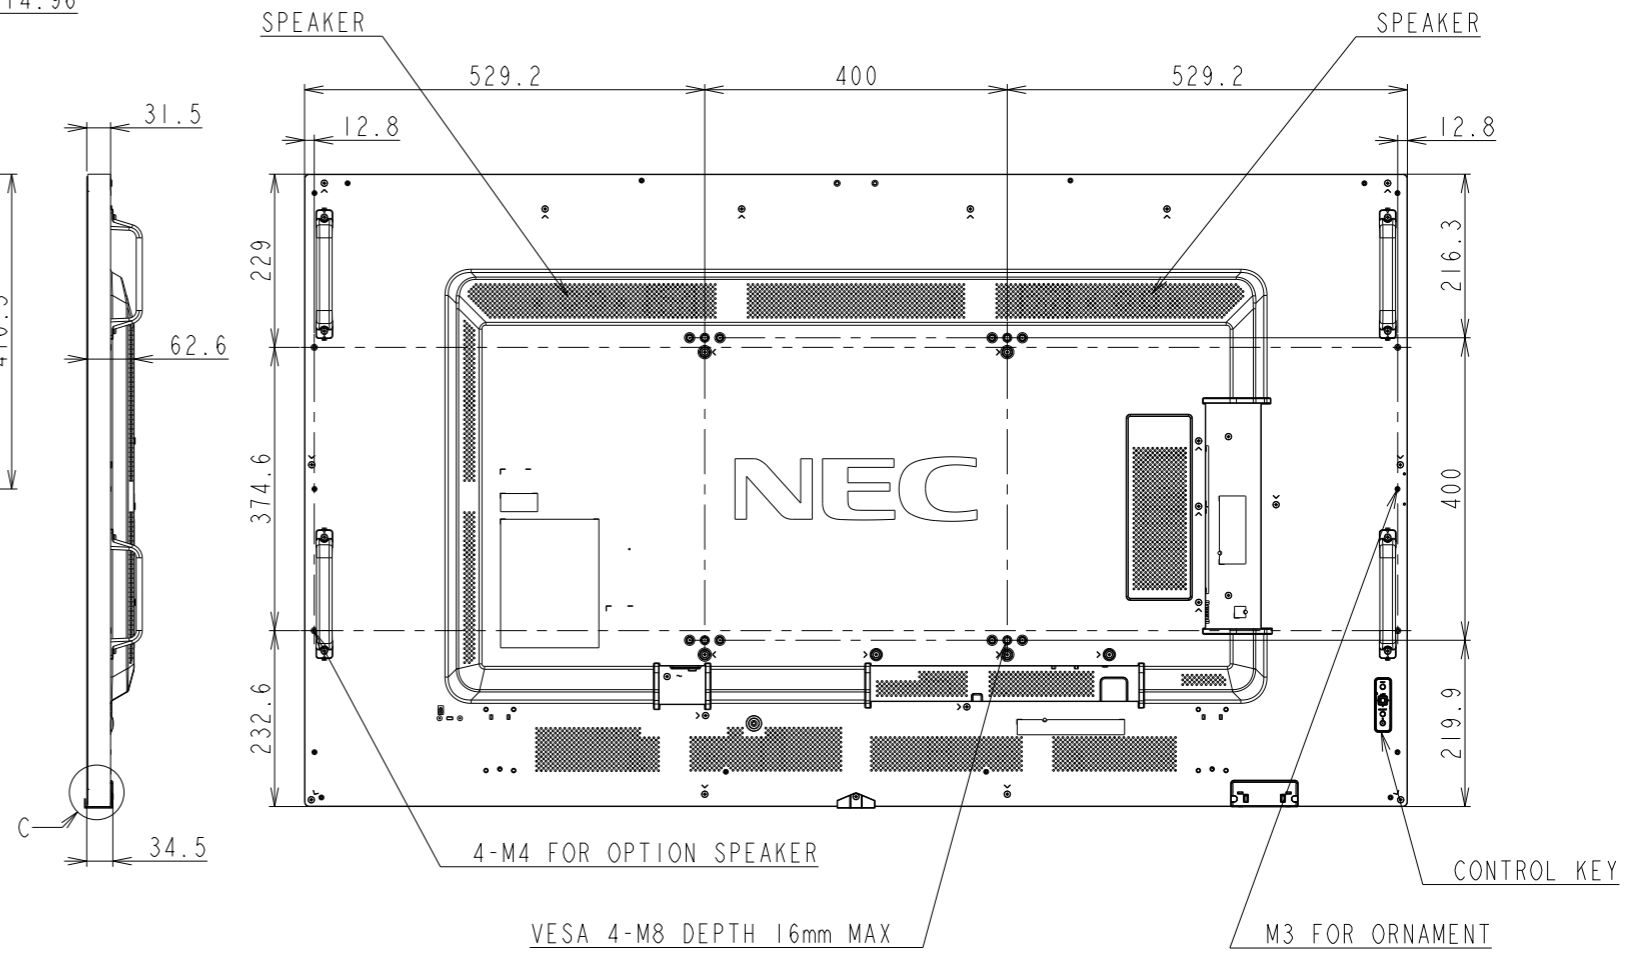

M651 OUTLINE

SECTION A-A
SCALE 1/1

DETAIL B
SCALE 1/2

DETAIL C
SCALE 1/2

UNIT	mm
MODEL	M651
SCALE	1/10
Sharp NEC Display Solutions 2020/12/02	