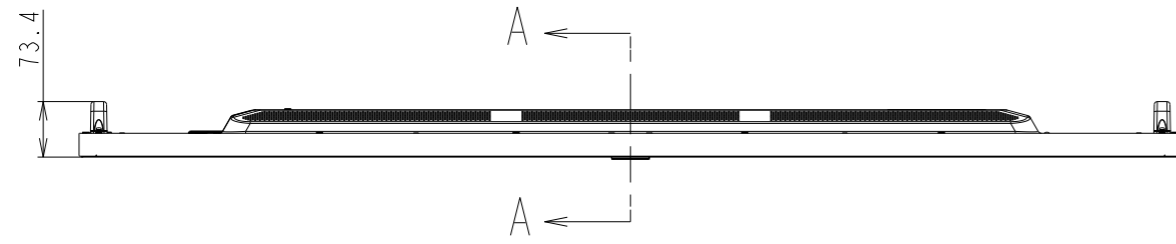

M651 OUTLINE

SECTION A-A
SCALE 1/1

DETAIL B
SCALE 1/2

DETAIL C
SCALE 1/2

UNIT	mm
MODEL	M651
SCALE	1/10
Sharp NEC Display Solutions 2020/12/02	