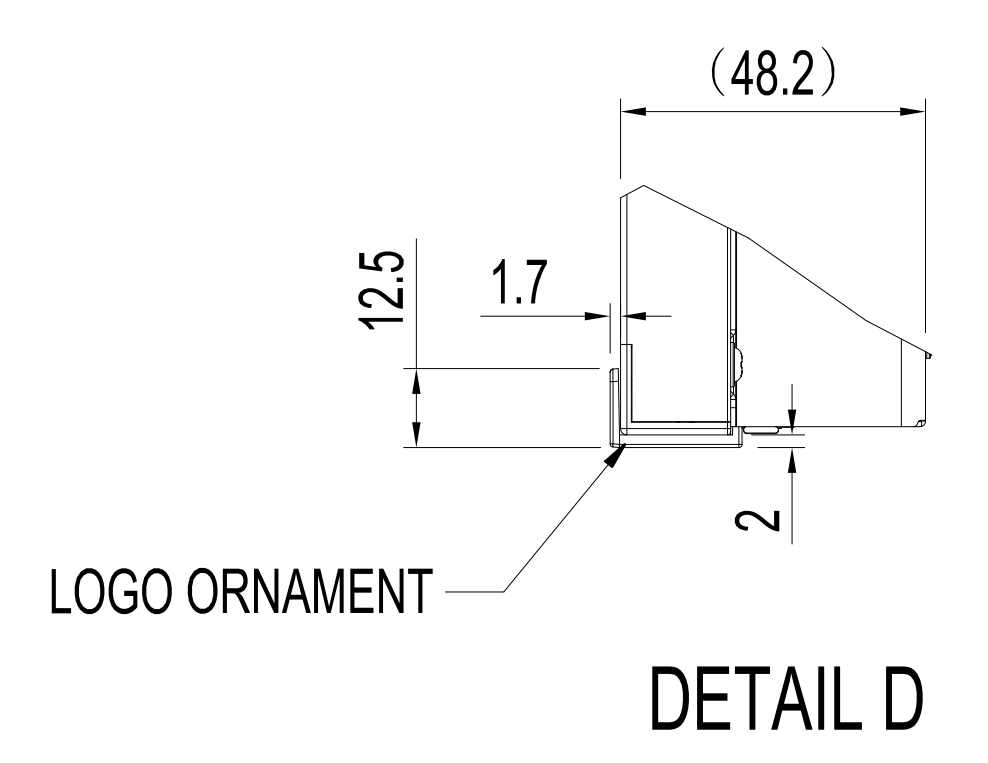

M751 OUTLINE

The center of gravity: It is within 10mm from active center.

UNIT	mm
MODEL	M751
Sharp NEC Display Solutions 2022/10/28	