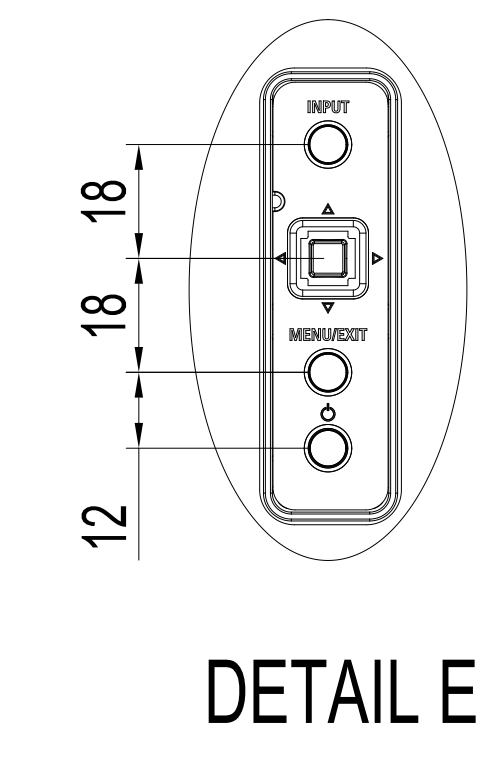

M751 OUTLINE

The center of gravity: It is within 10mm from active center.

UNIT	mm
MODEL	M751
Sharp NEC Display Solutions 2022/10/28	