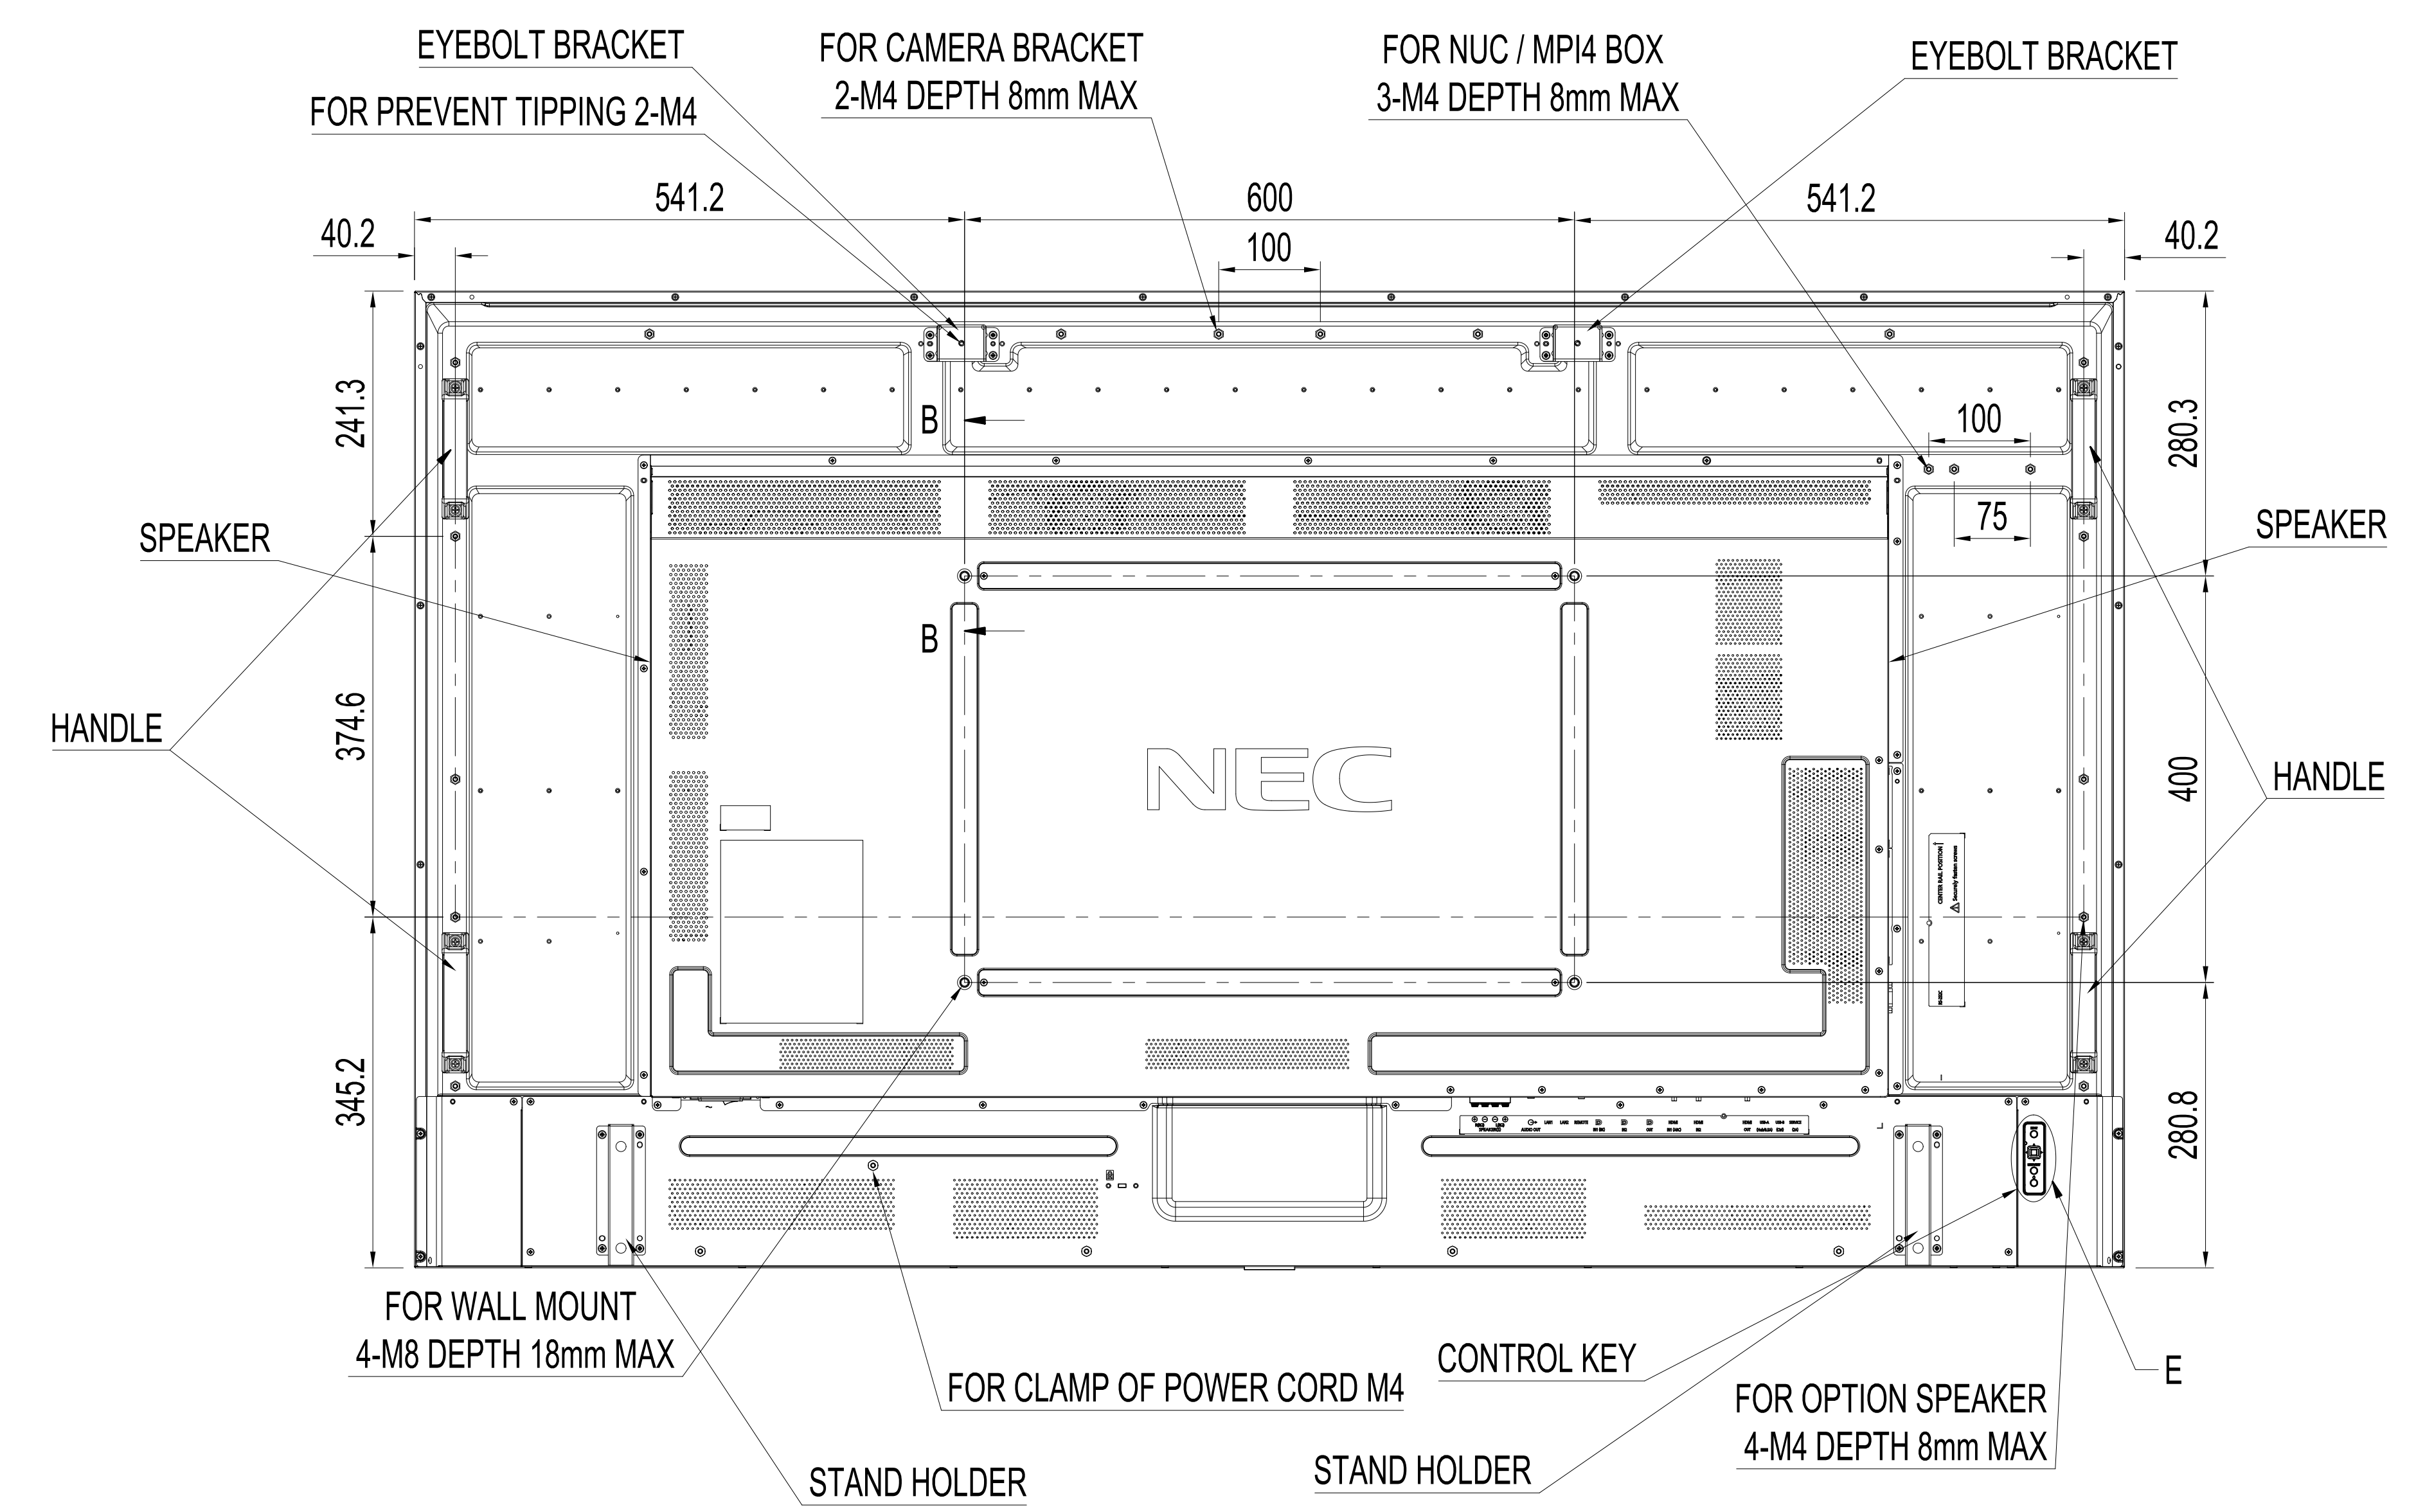

M751 OUTLINE

The center of gravity: It is within 10mm from active center.

UNIT	mm
MODEL	M751
Sharp NEC Display Solutions 2022/10/28	