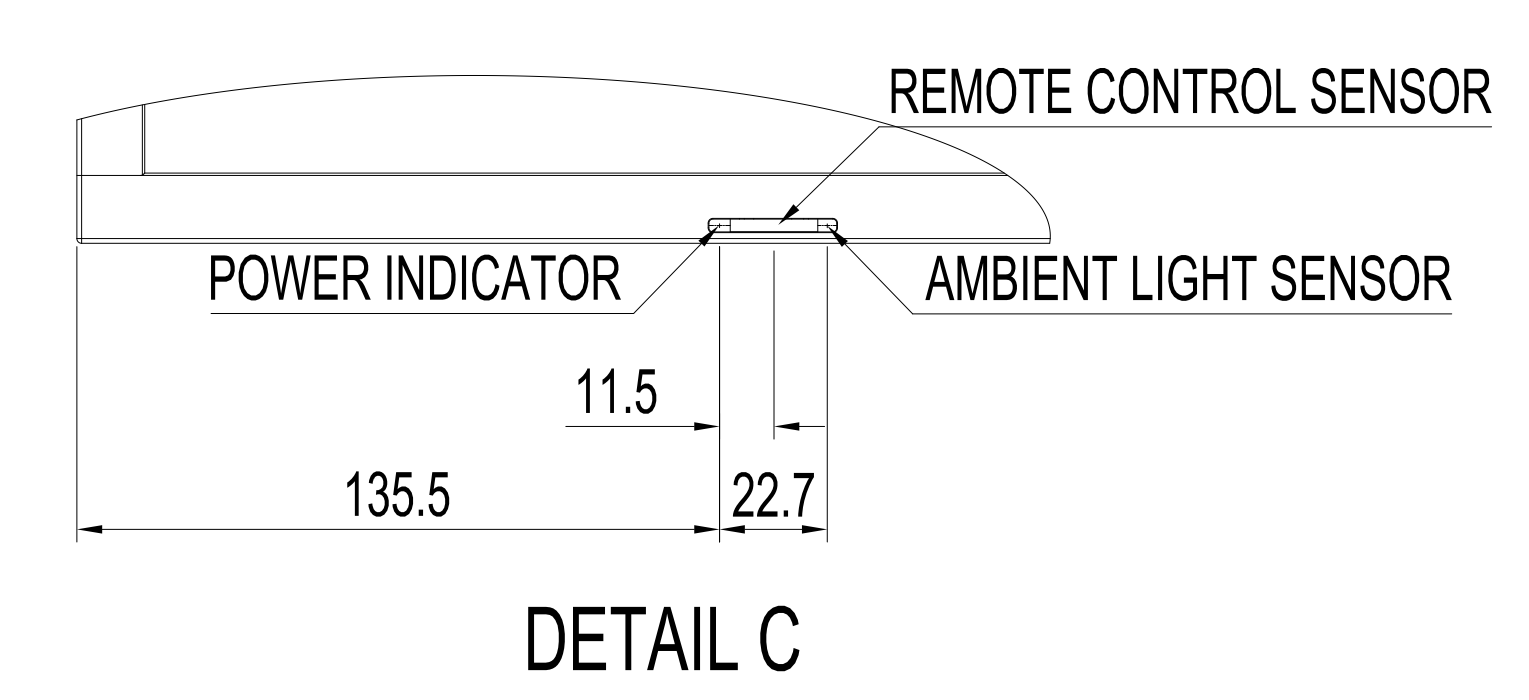

M751 OUTLINE

The center of gravity: It is within 10mm from active center.

UNIT	mm
MODEL	M751
Sharp NEC Display Solutions 2022/10/28	