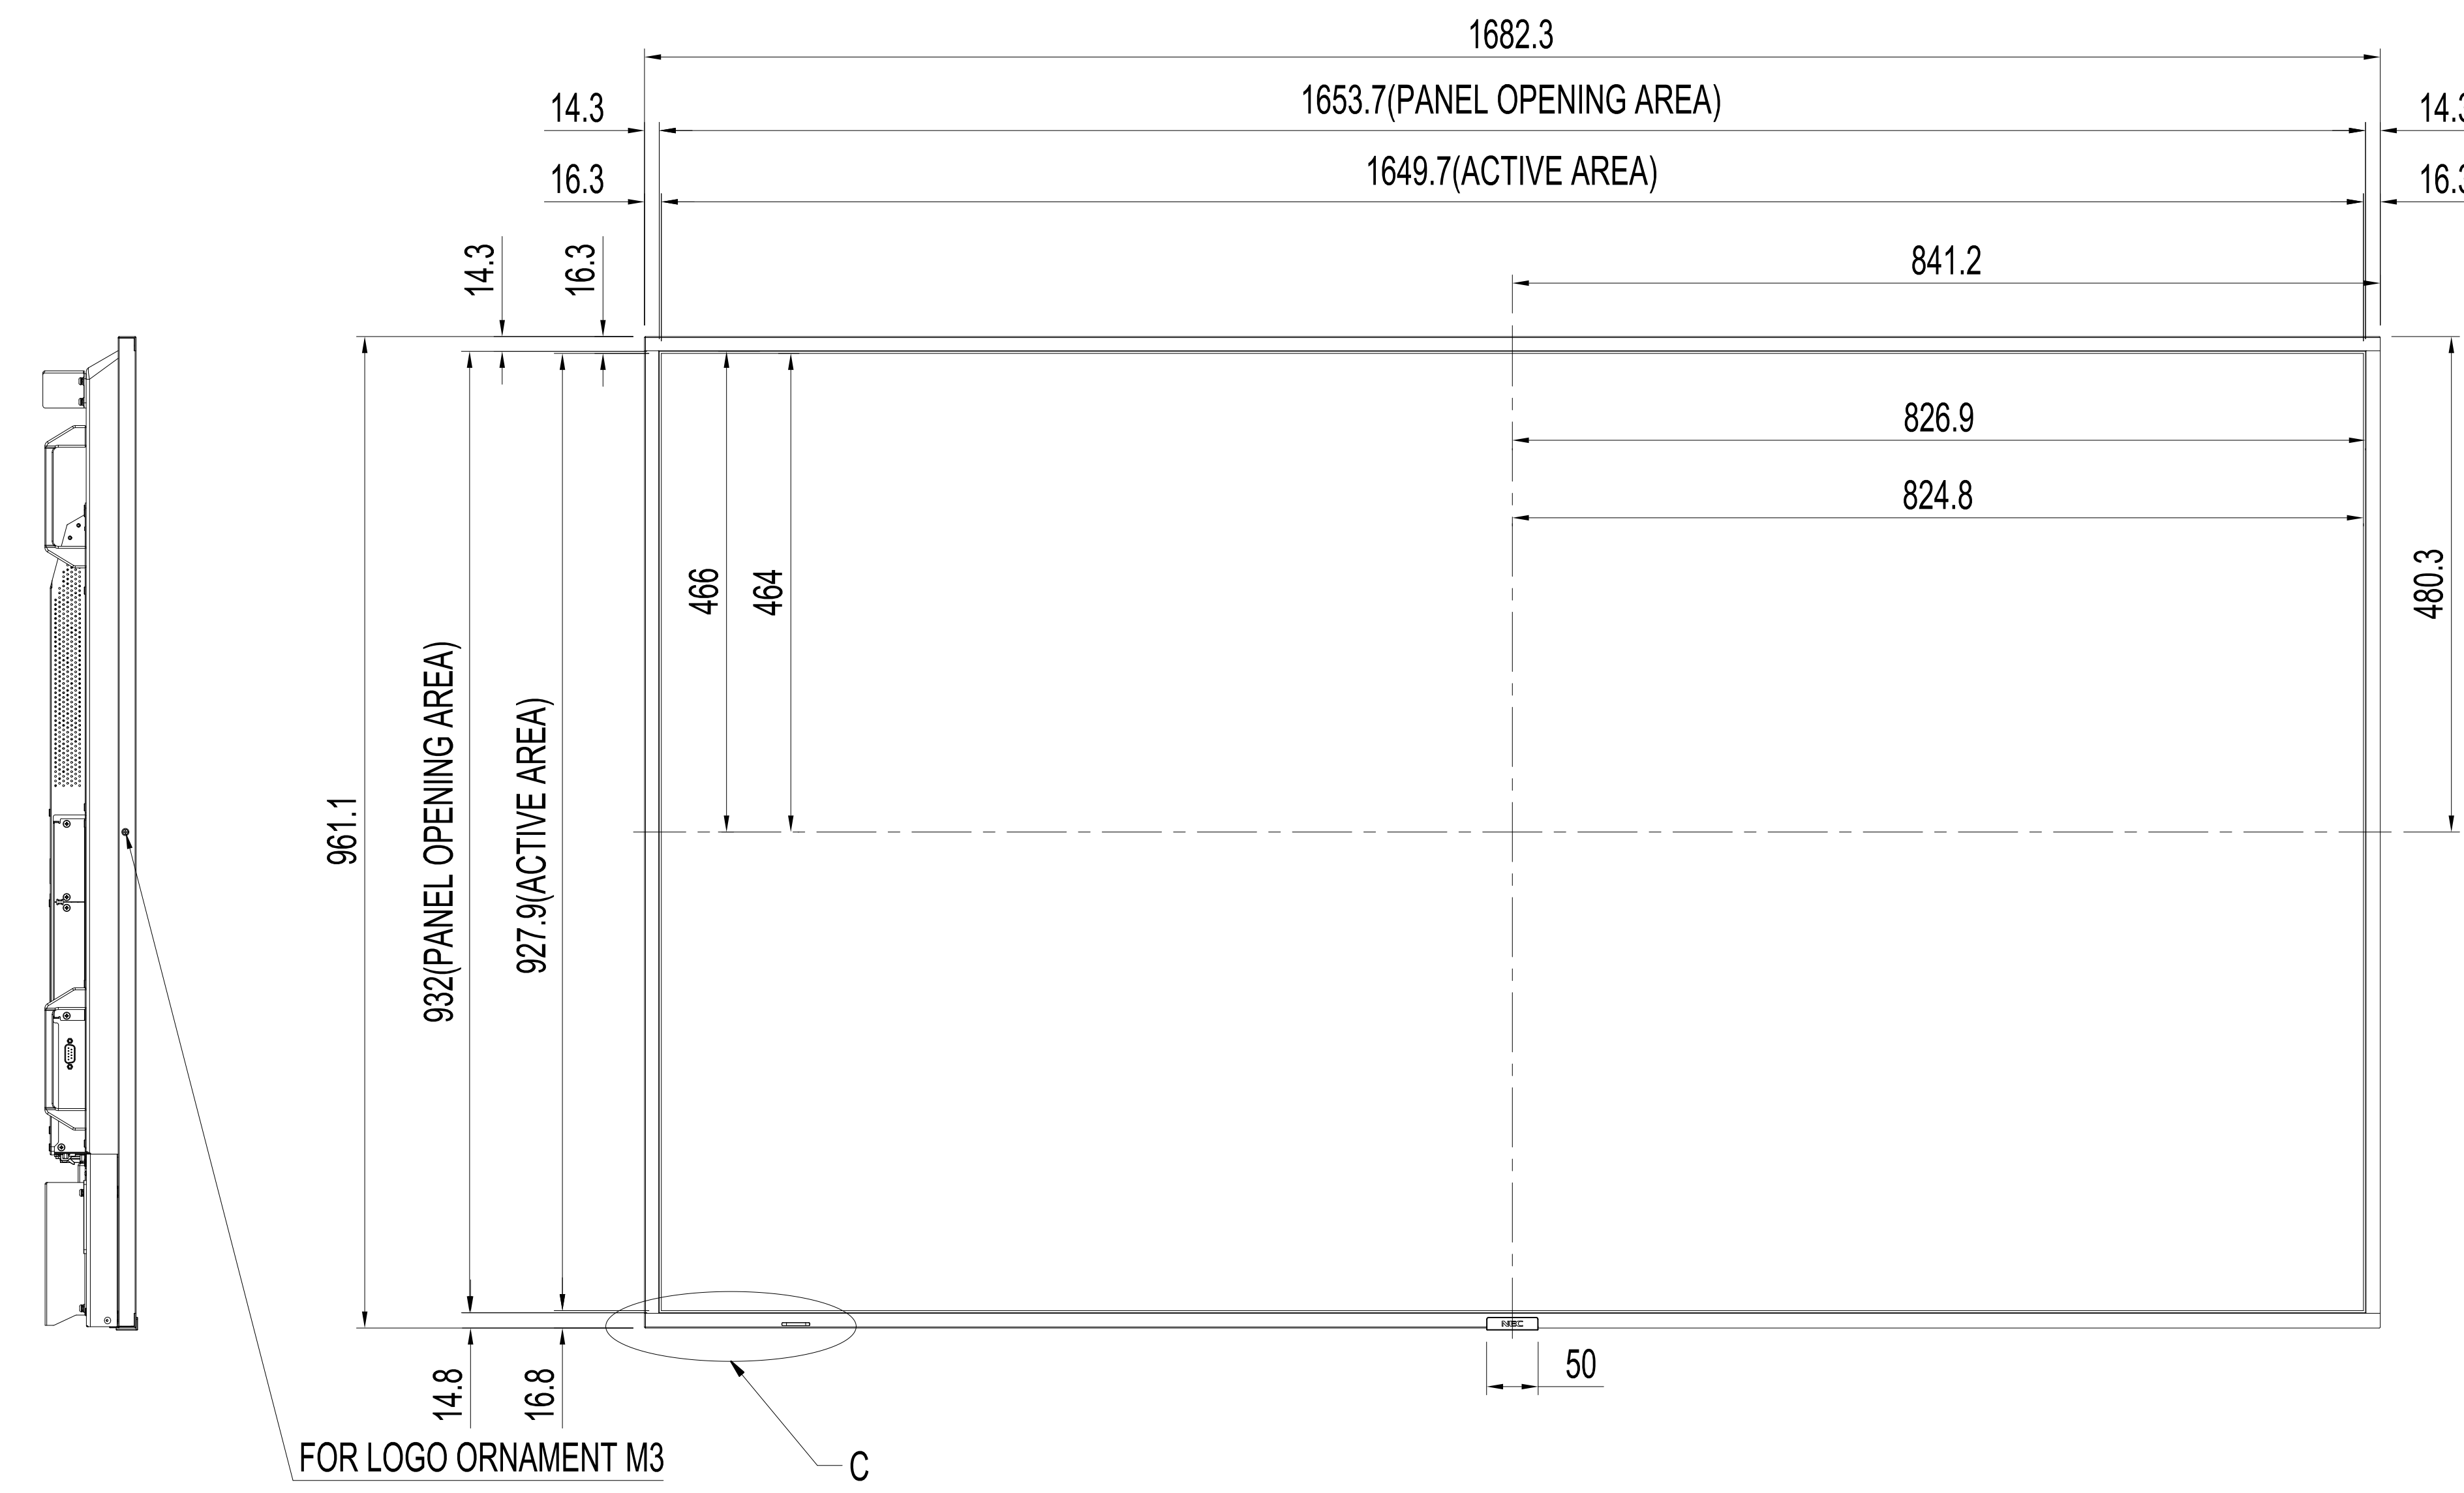

M751 OUTLINE

The center of gravity: It is within 10mm from active center.

UNIT	mm
MODEL	M751
Sharp NEC Display Solutions 2022/10/28	