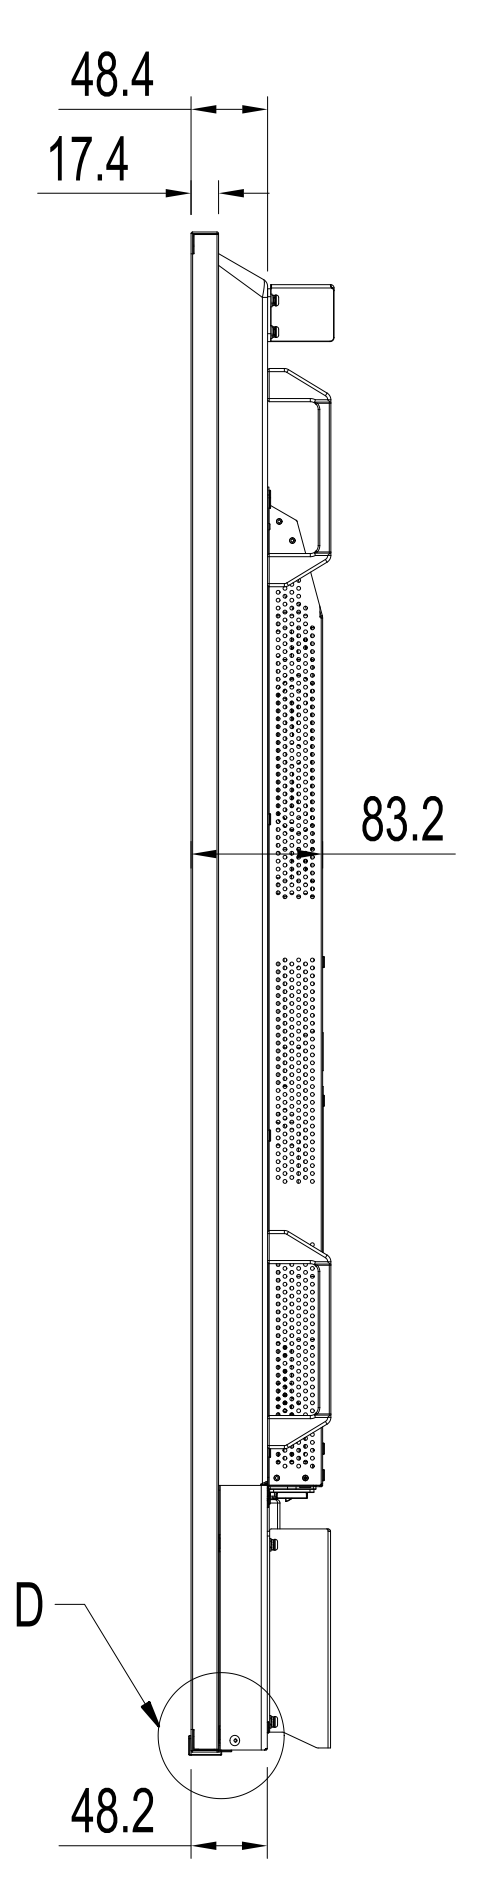

M751 OUTLINE

The center of gravity: It is within 10mm from active center.

UNIT	mm
MODEL	M751
Sharp NEC Display Solutions 2022/10/28	