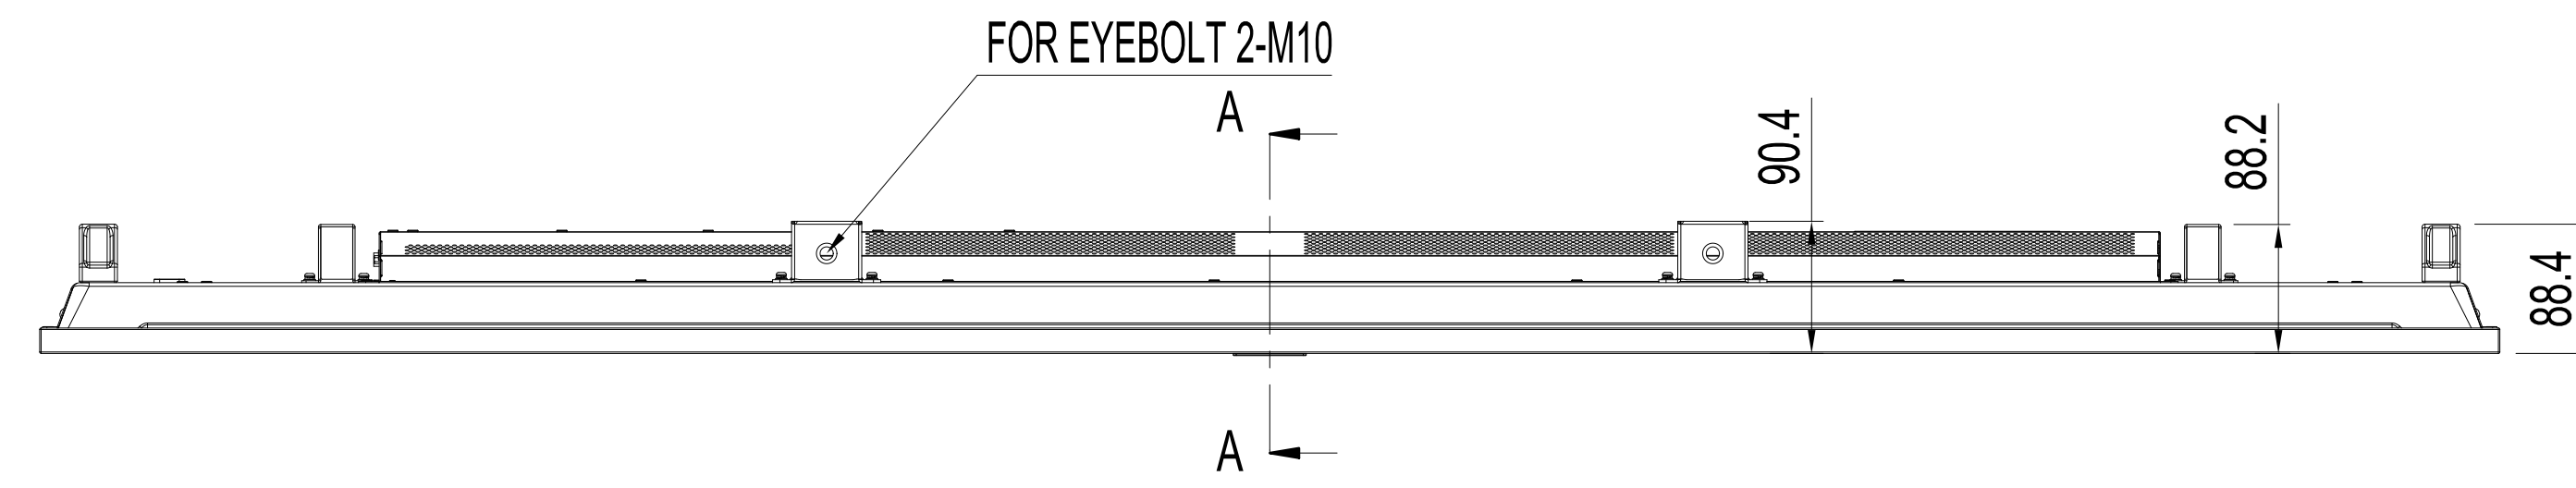

M751 OUTLINE

The center of gravity: It is within 10mm from active center.

UNIT	mm
MODEL	M751
Sharp NEC Display Solutions 2022/10/28	