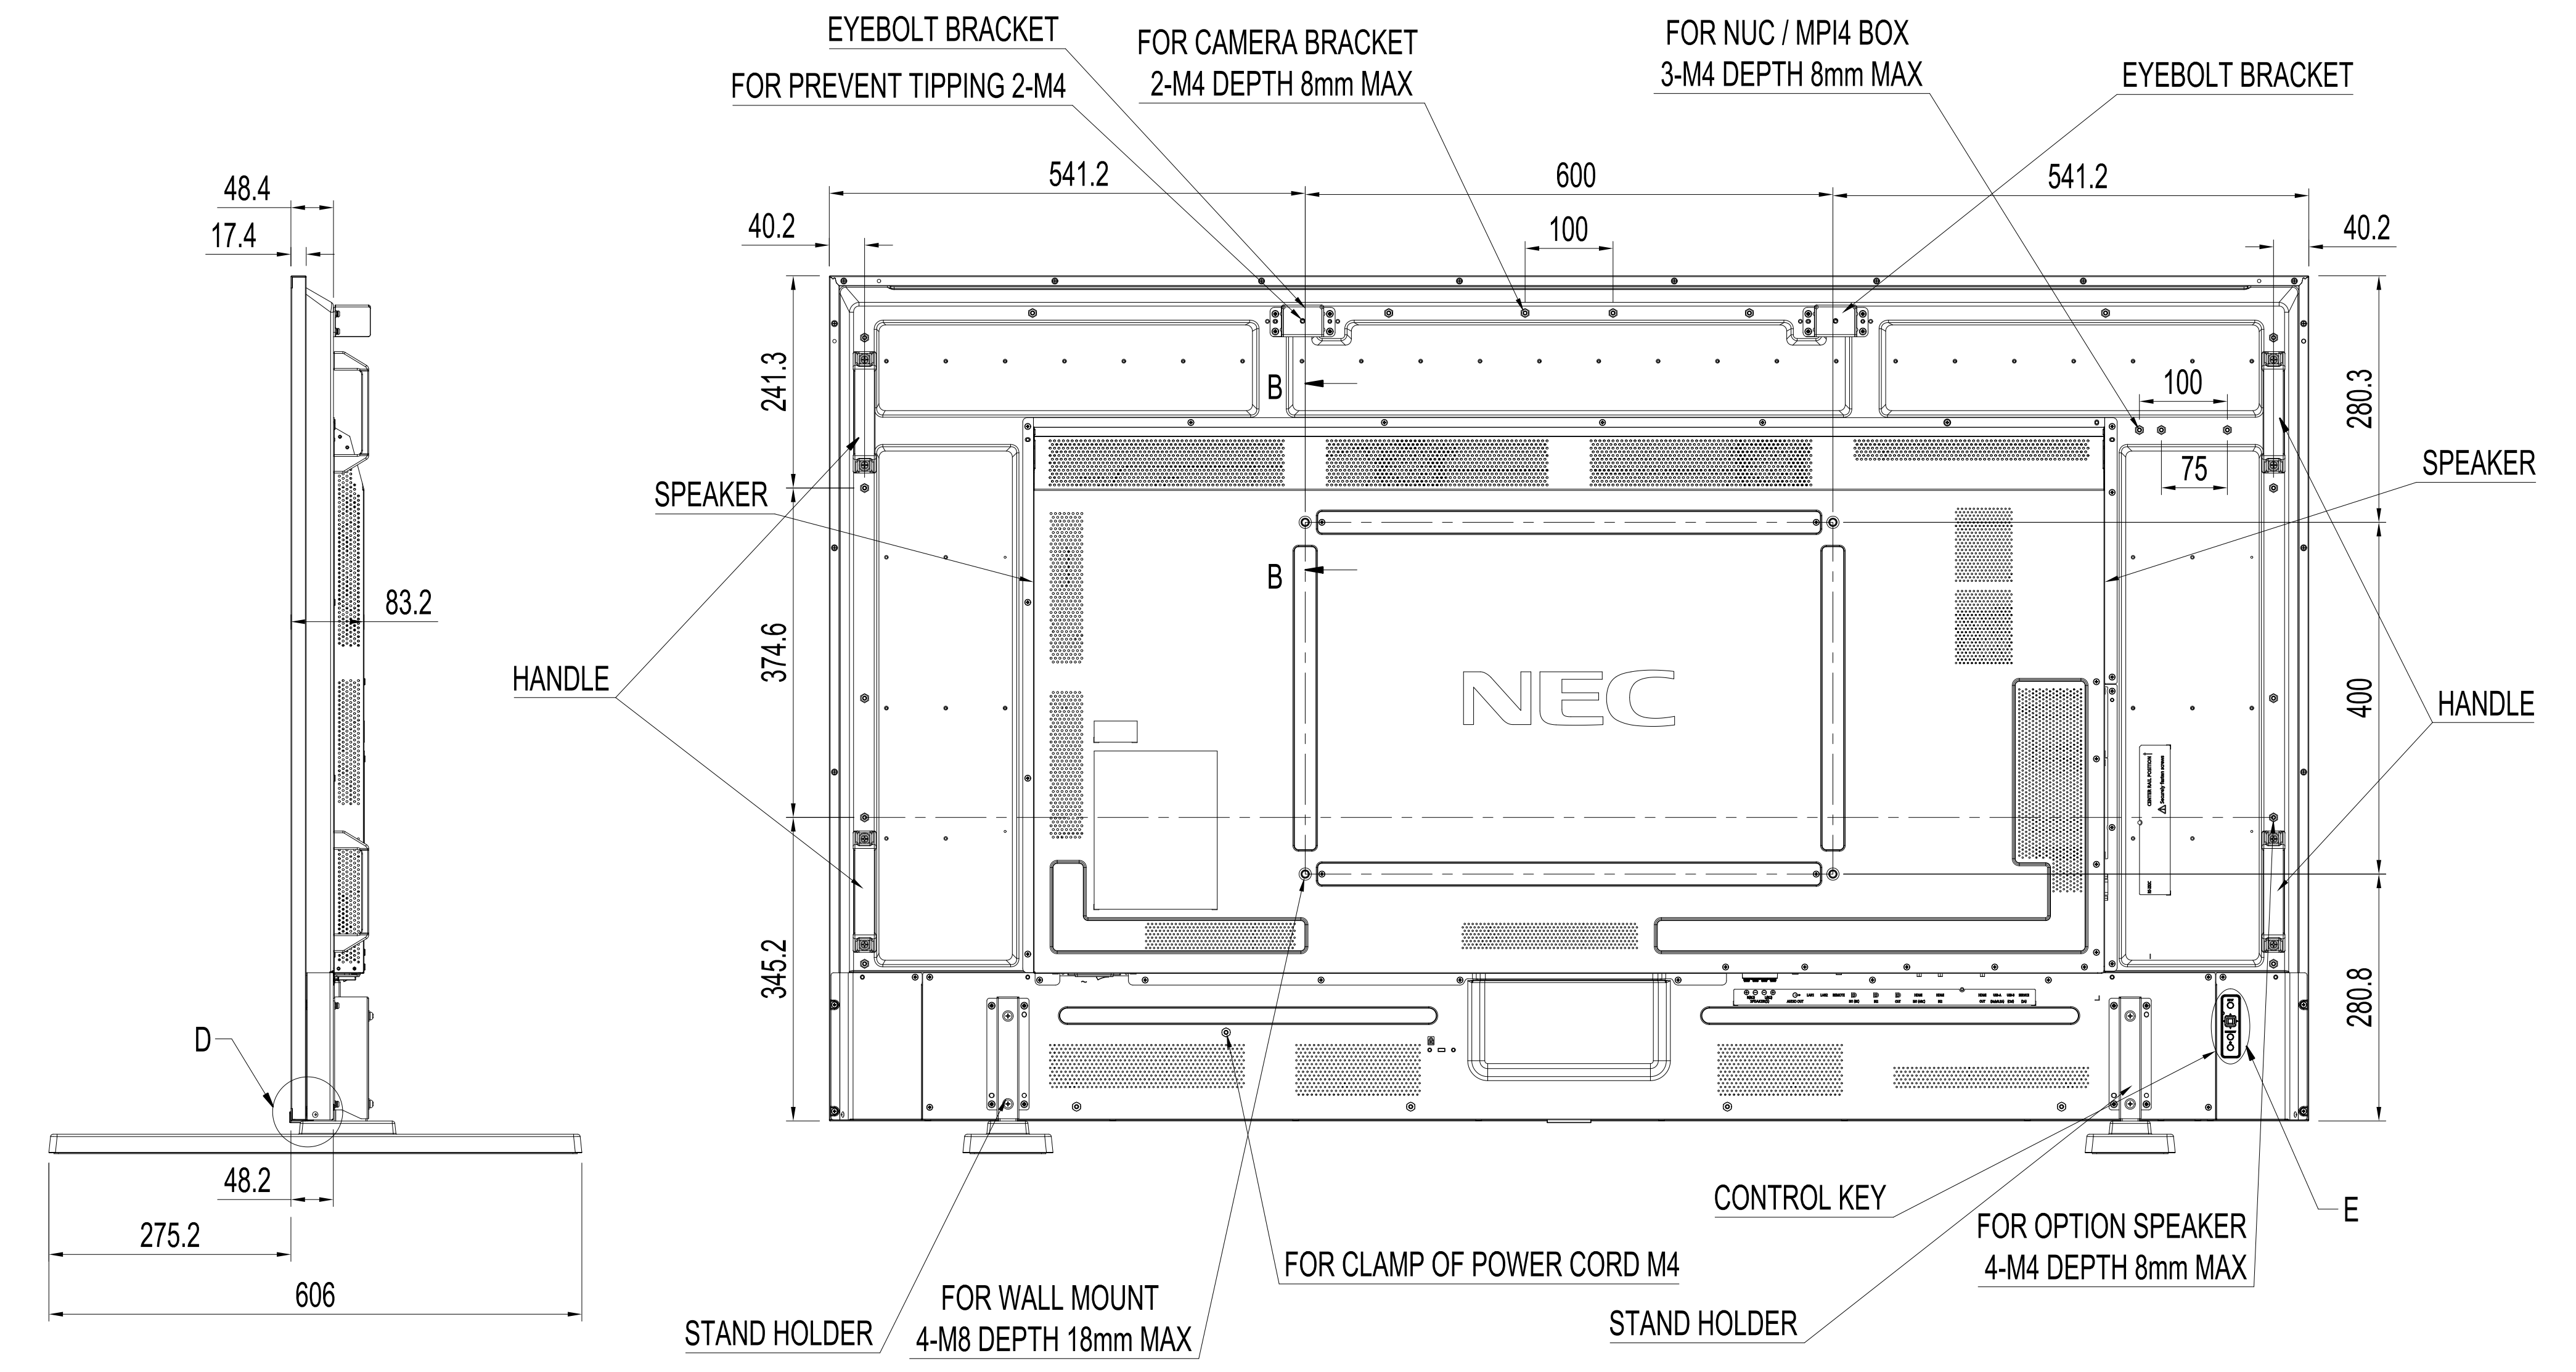

M751 WITH ST-801 OUTLINE

| | |
|---|------------------|
| UNIT | mm |
| MODEL | M751 with ST-801 |
| Sharp NEC Display Solutions 2022/10/29 | |