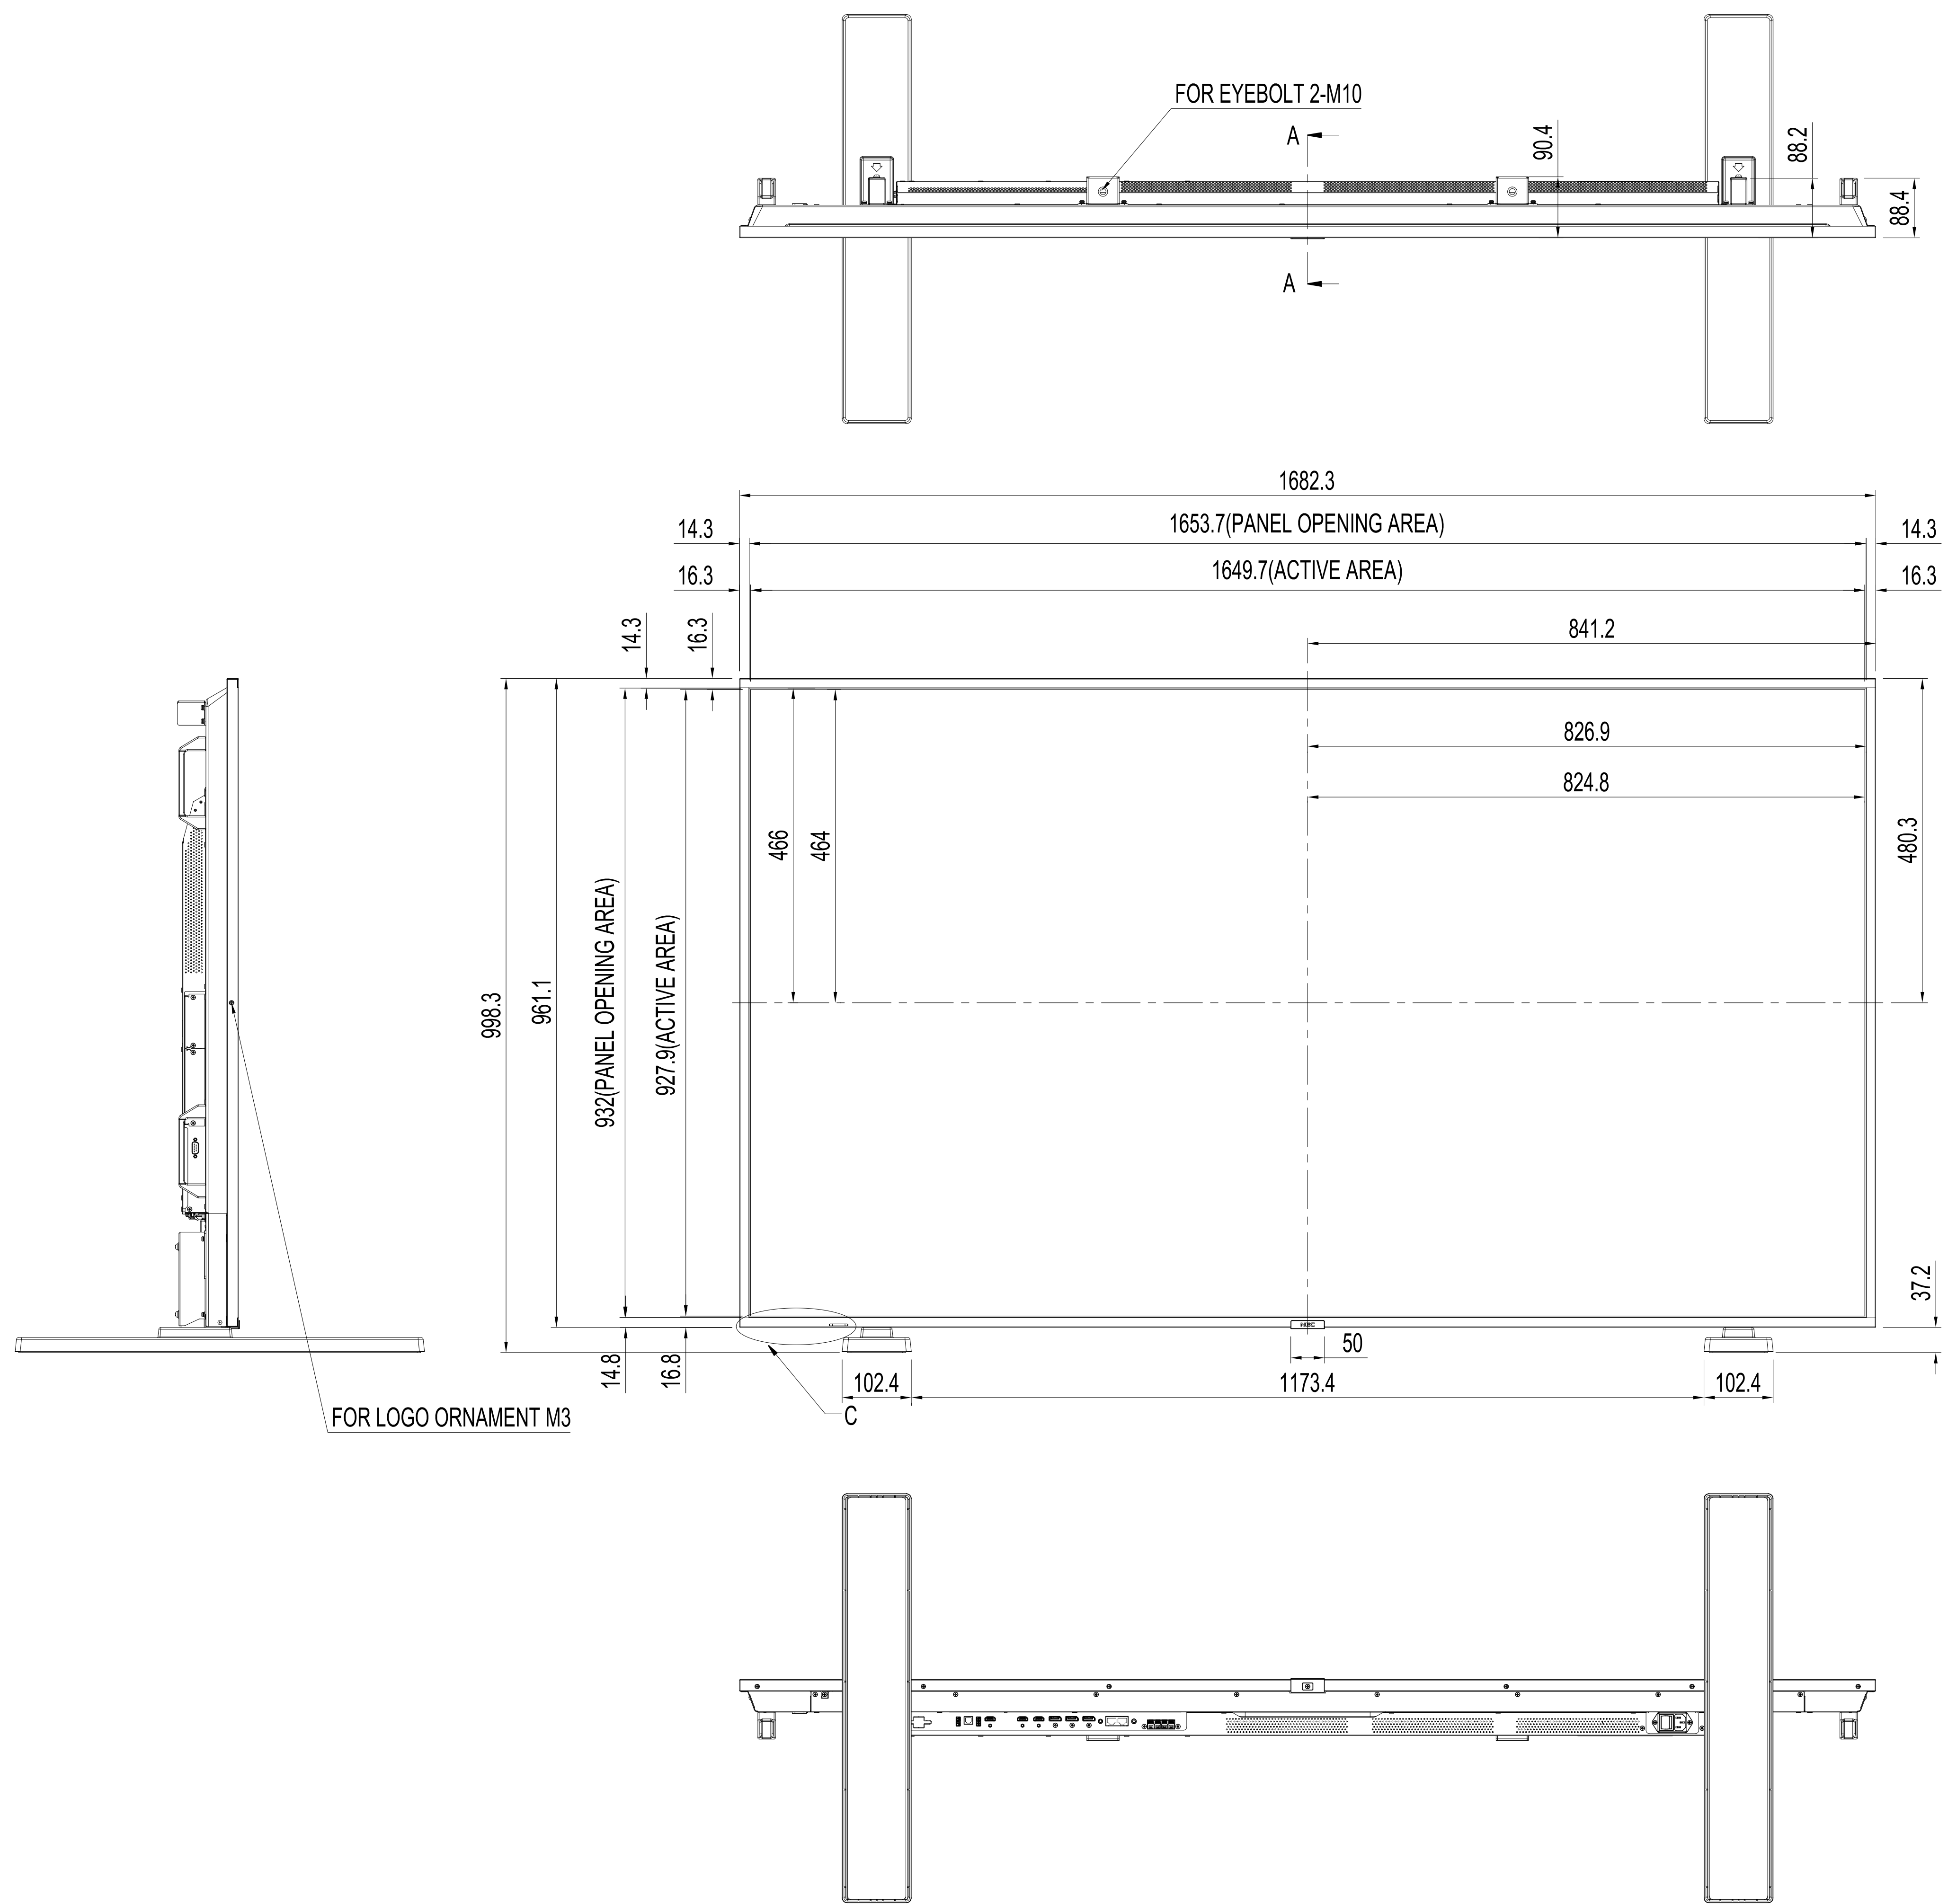

M751 WITH ST-801 OUTLINE

| | |
|---|------------------|
| UNIT | mm |
| MODEL | M751 with ST-801 |
| Sharp NEC Display Solutions 2022/10/29 | |