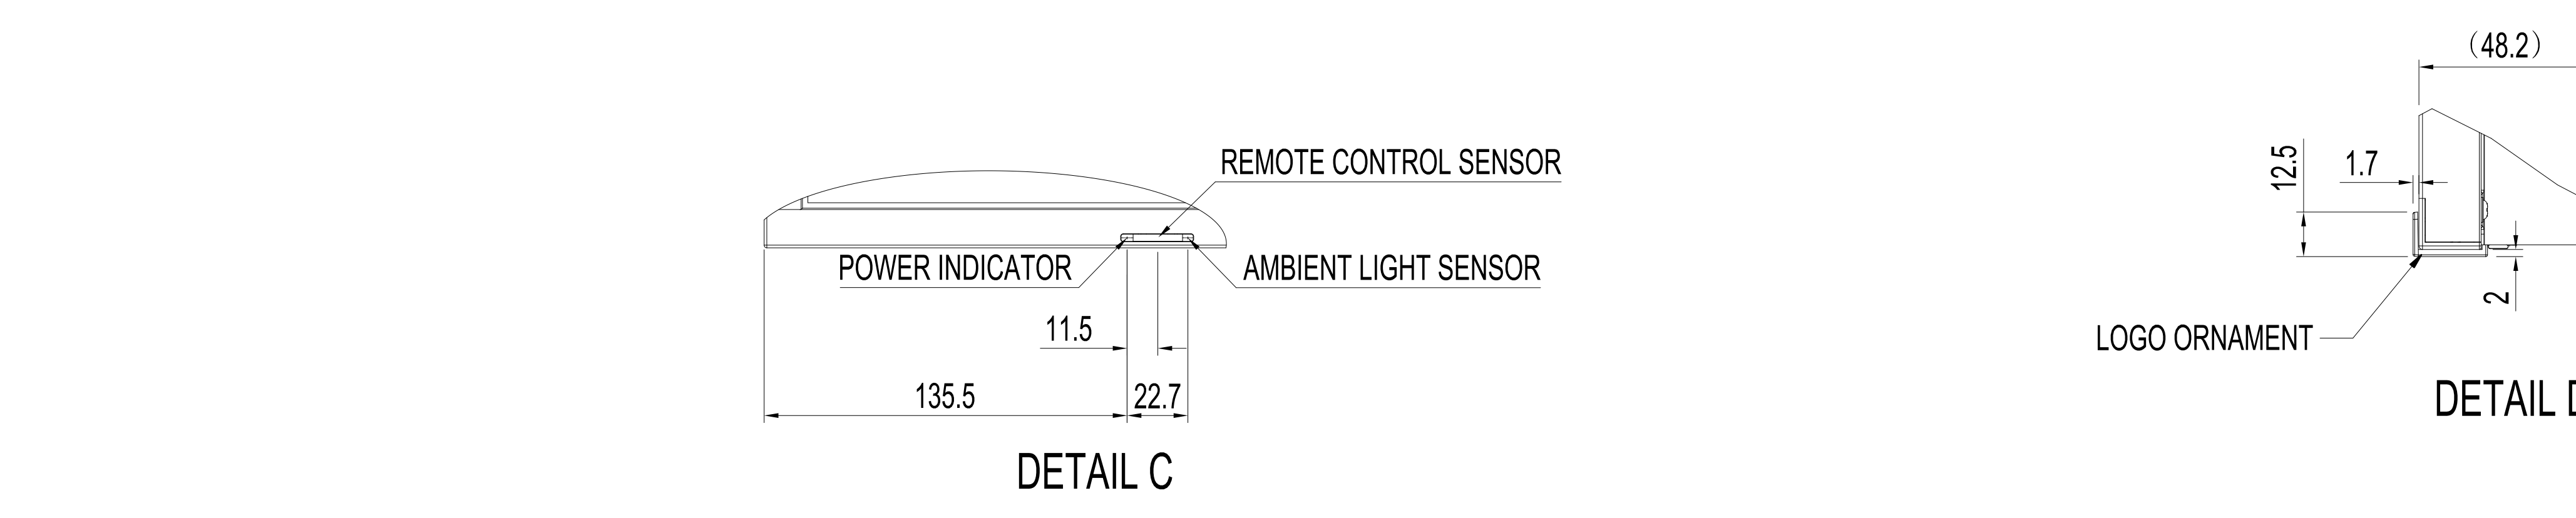

M751 WITH ST-801 OUTLINE

| | |
|---|------------------|
| UNIT | mm |
| MODEL | M751 with ST-801 |
| Sharp NEC Display Solutions 2022/10/29 | |