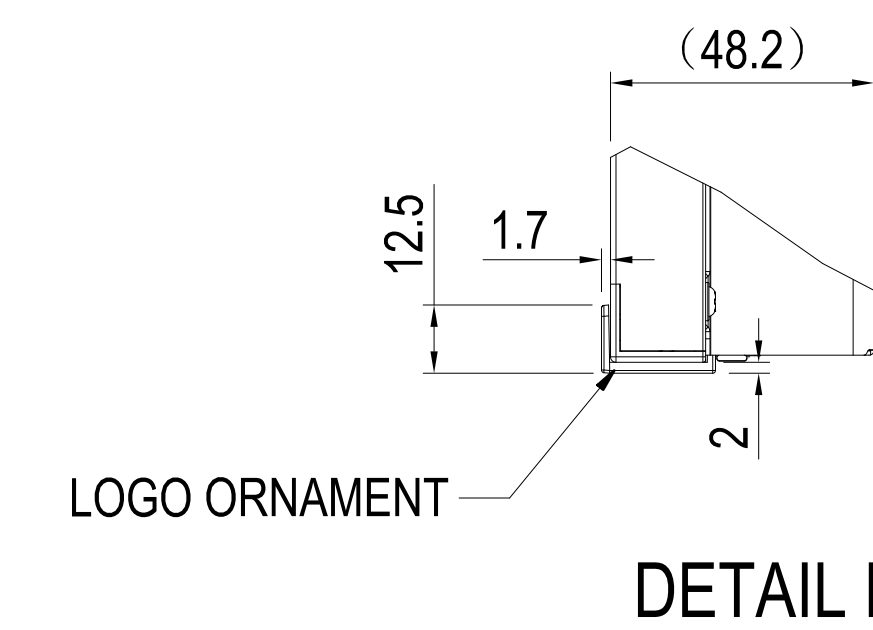

M861 WITH ST-801 OUTLINE

UNIT	mm
MODEL	M861 with ST-801
Sharp NEC Display Solutions 2022/10/29	