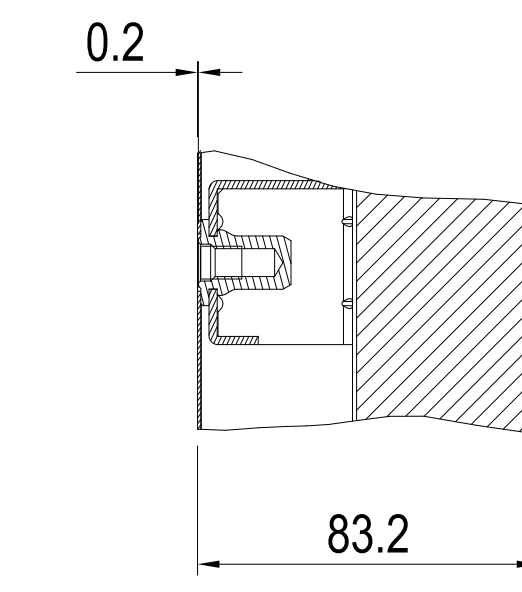

M861 WITH ST-801 OUTLINE

UNIT	mm
MODEL	M861 with ST-801
Sharp NEC Display Solutions 2022/10/29	