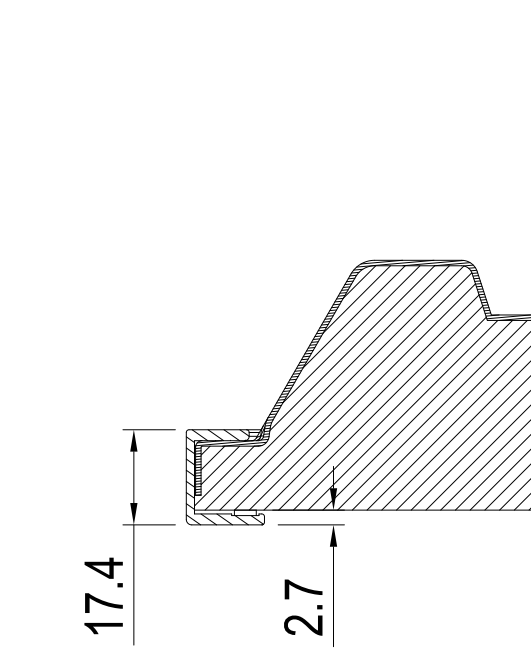

M861 WITH ST-801 OUTLINE

UNIT	mm
MODEL	M861 with ST-801
Sharp NEC Display Solutions 2022/10/29	