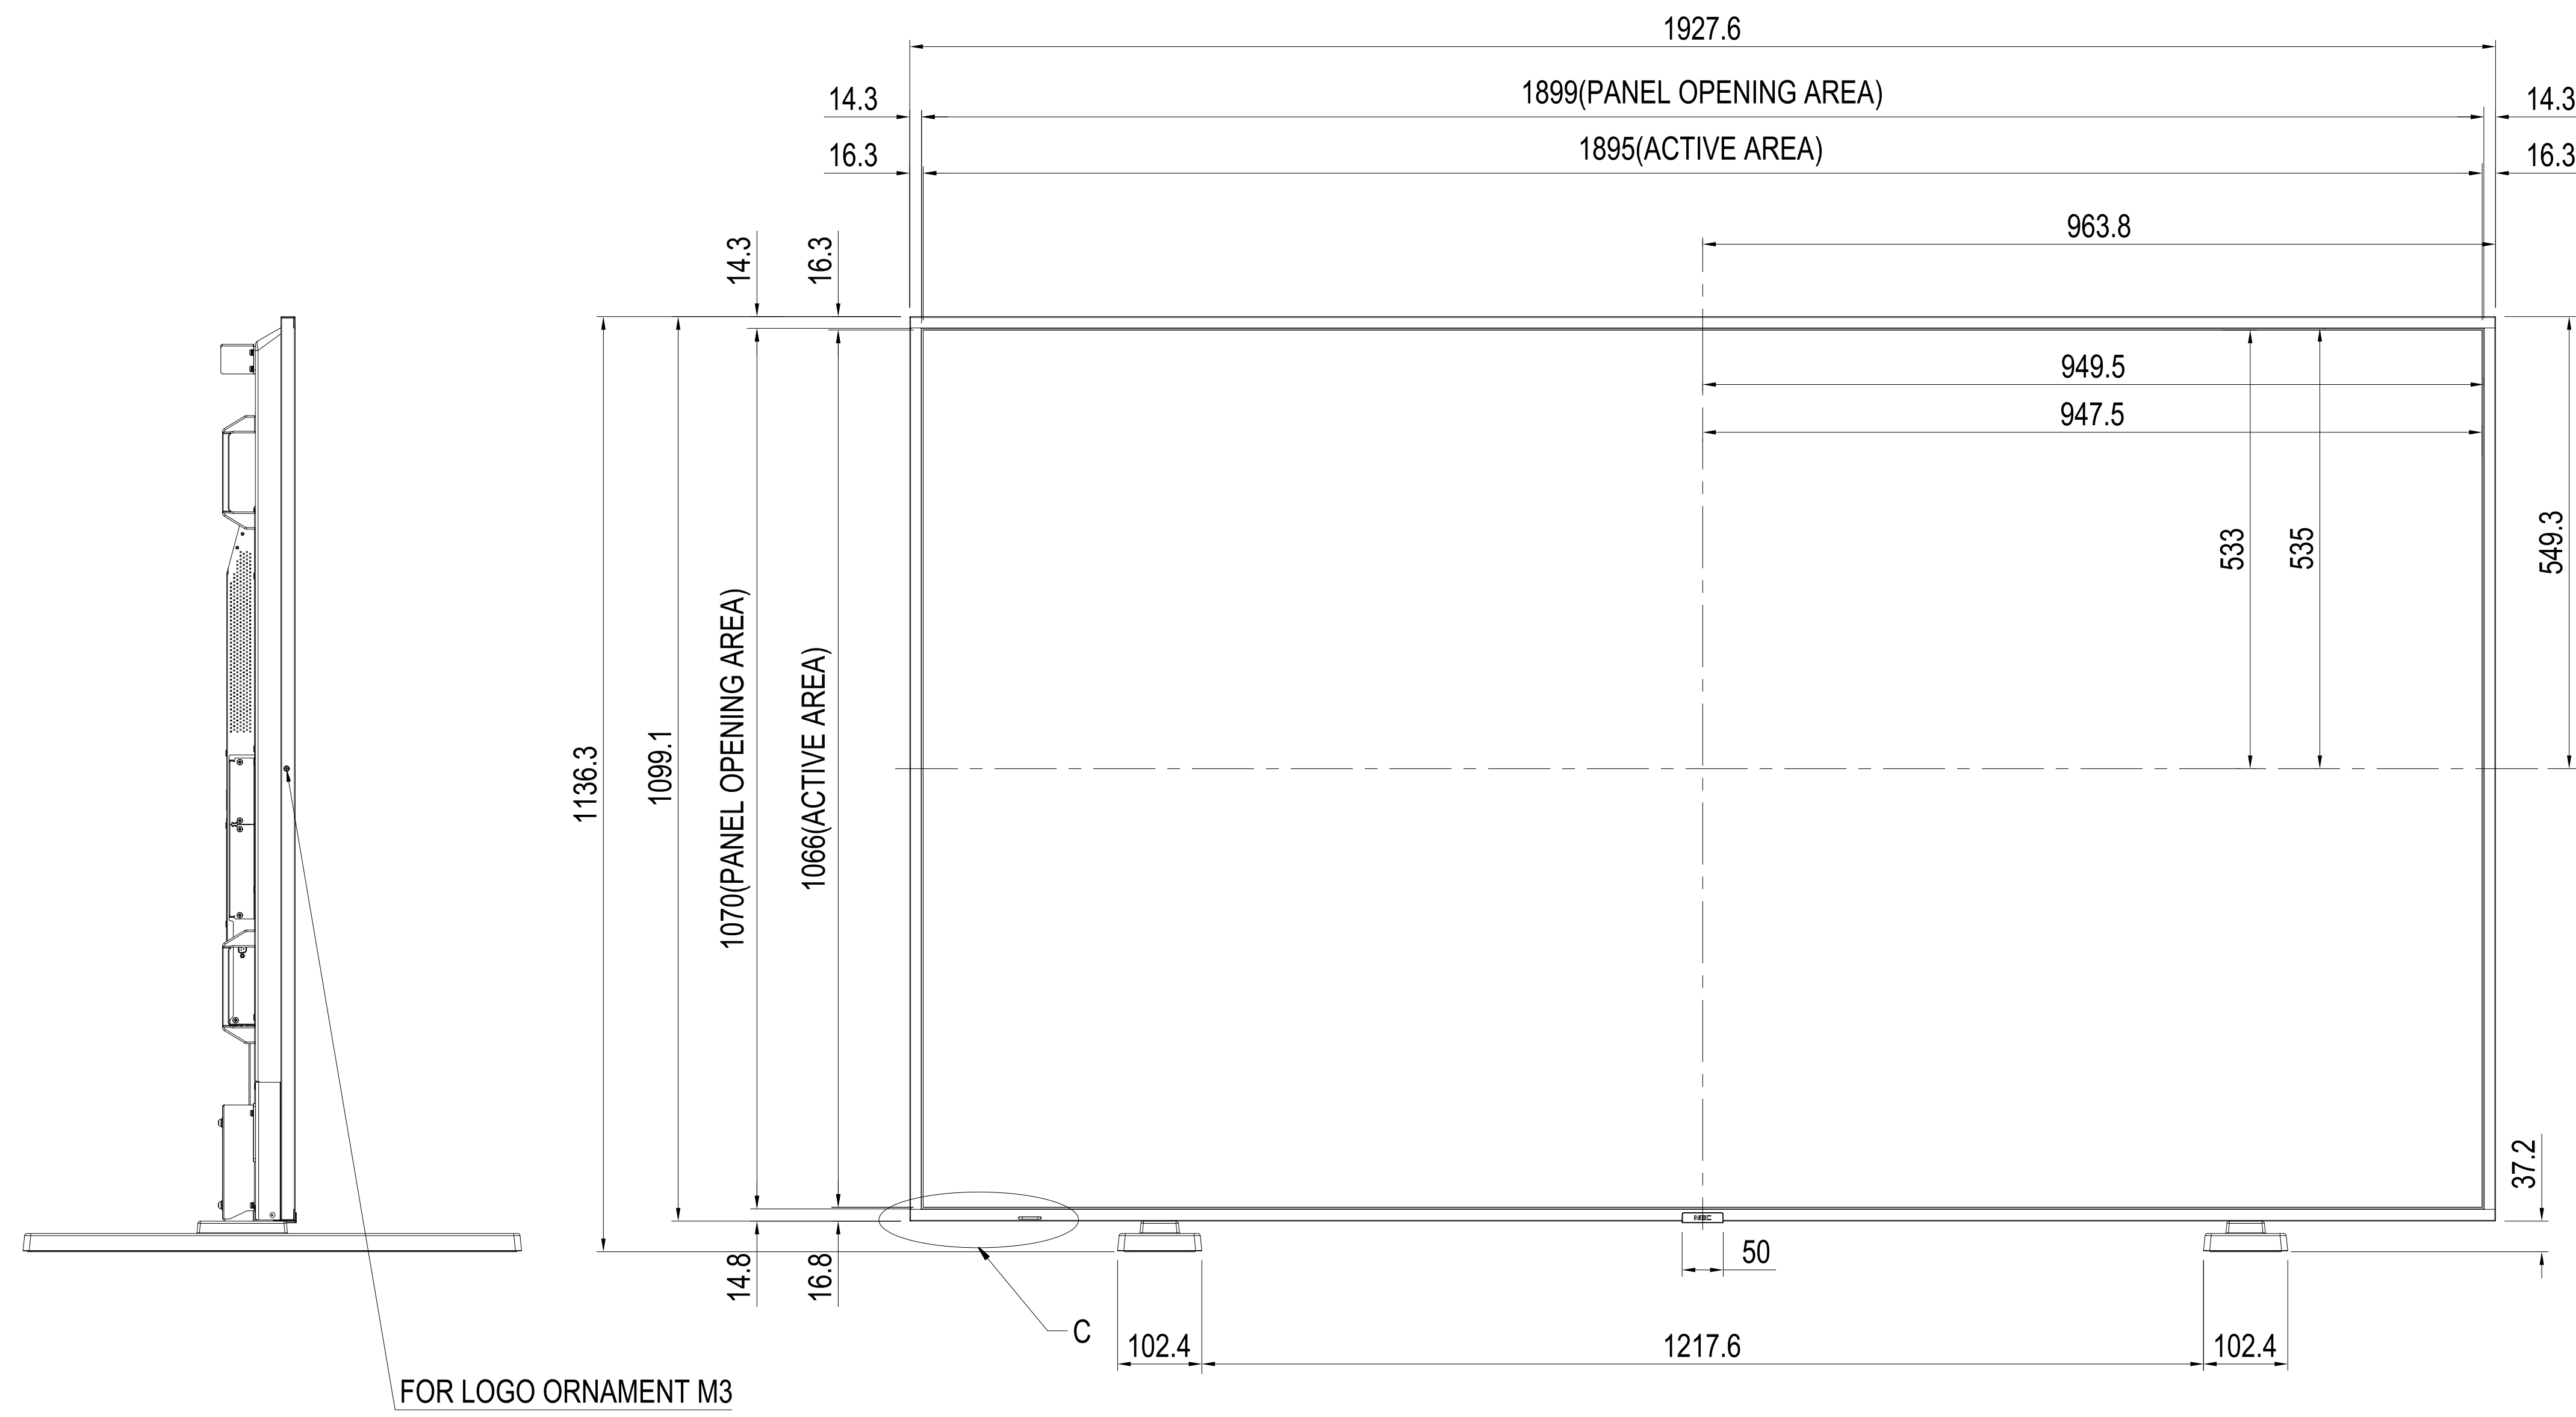

M861 WITH ST-801 OUTLINE

UNIT	mm
MODEL	M861 with ST-801
Sharp NEC Display Solutions 2022/10/29	