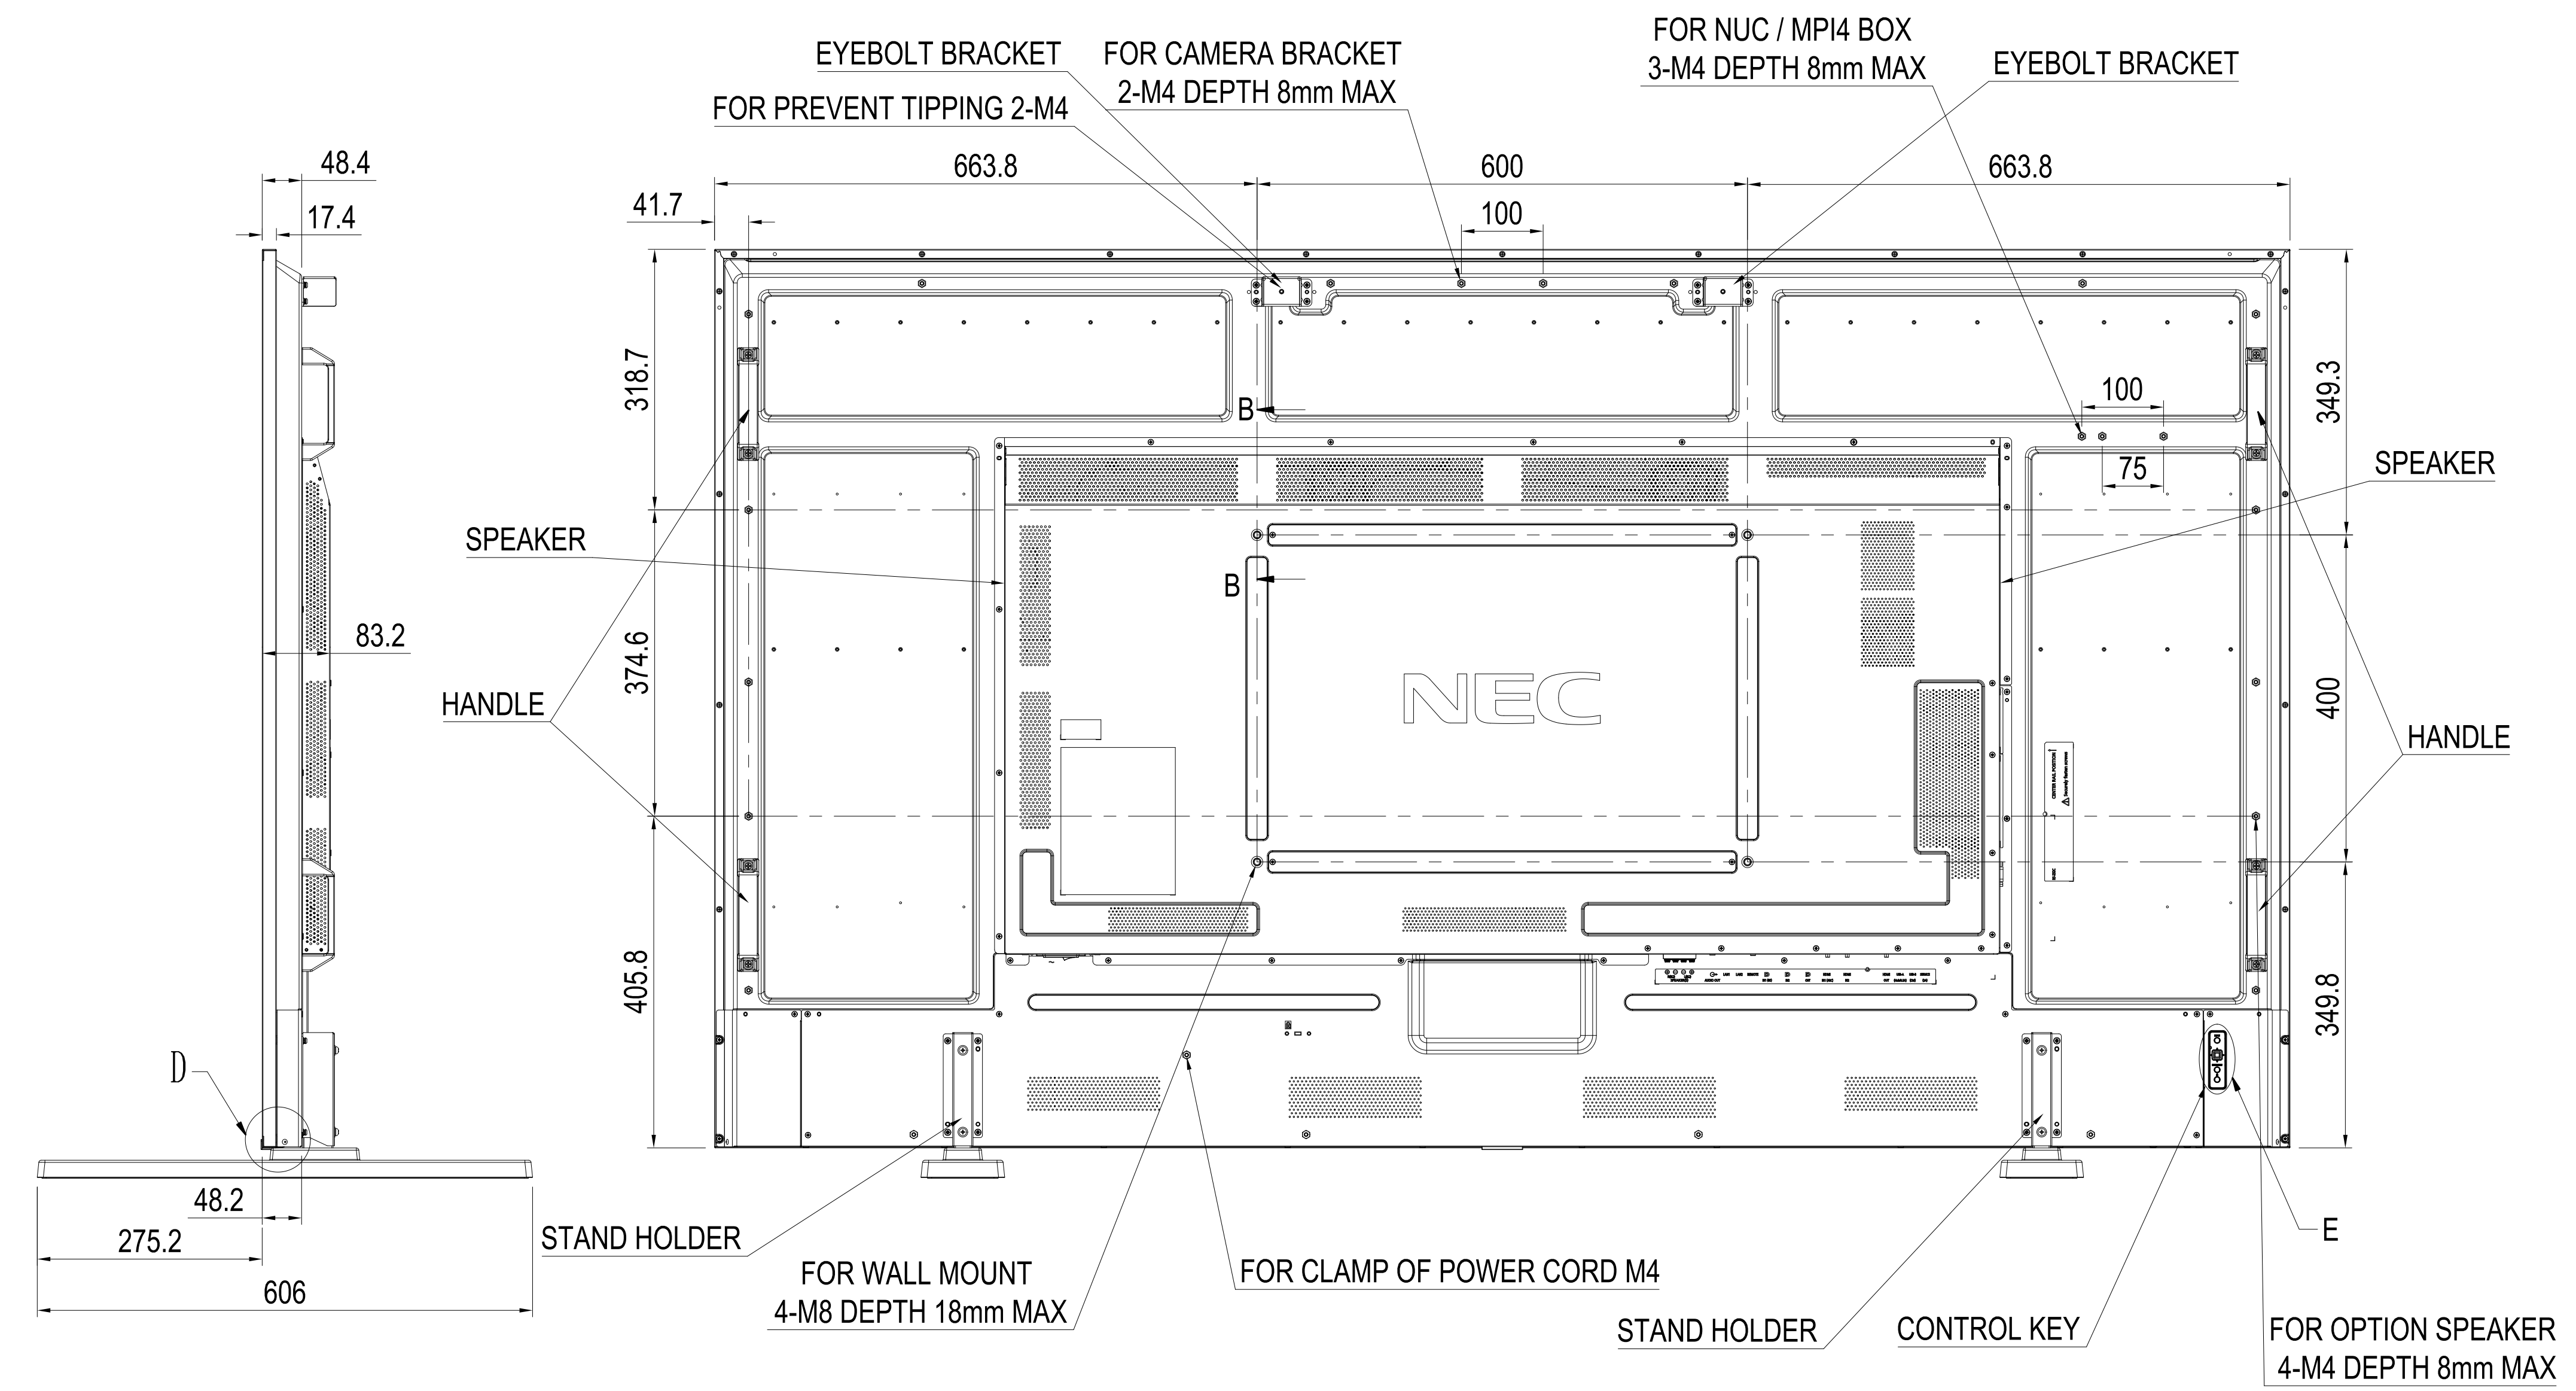

M861 WITH ST-801 OUTLINE

UNIT	mm
MODEL	M861 with ST-801
Sharp NEC Display Solutions 2022/10/29	