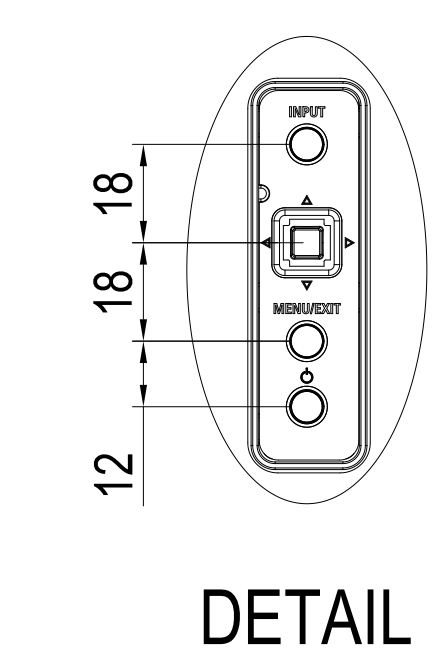

M861 WITH ST-801 OUTLINE

UNIT	mm
MODEL	M861 with ST-801
Sharp NEC Display Solutions 2022/10/29	