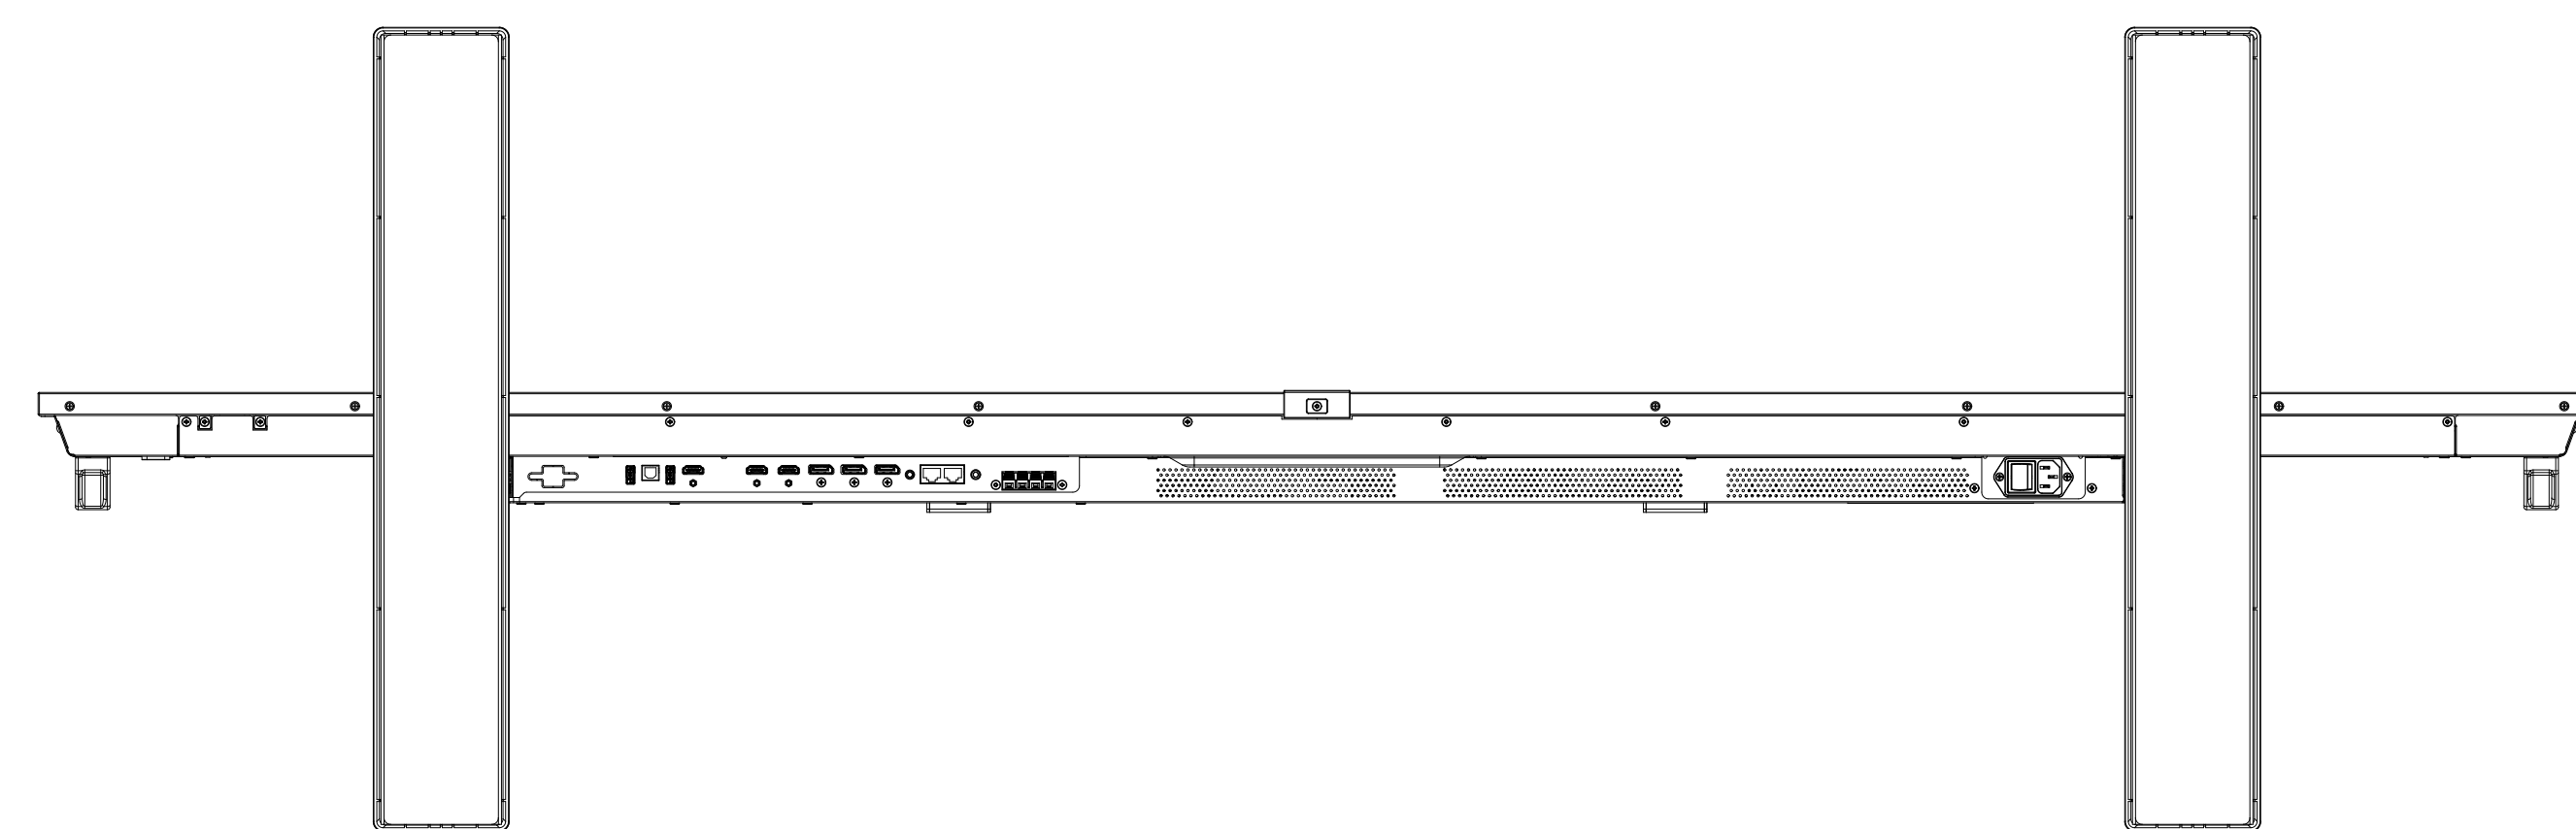

M861 WITH ST-801 OUTLINE

UNIT	mm
MODEL	M861 with ST-801
Sharp NEC Display Solutions 2022/10/29	