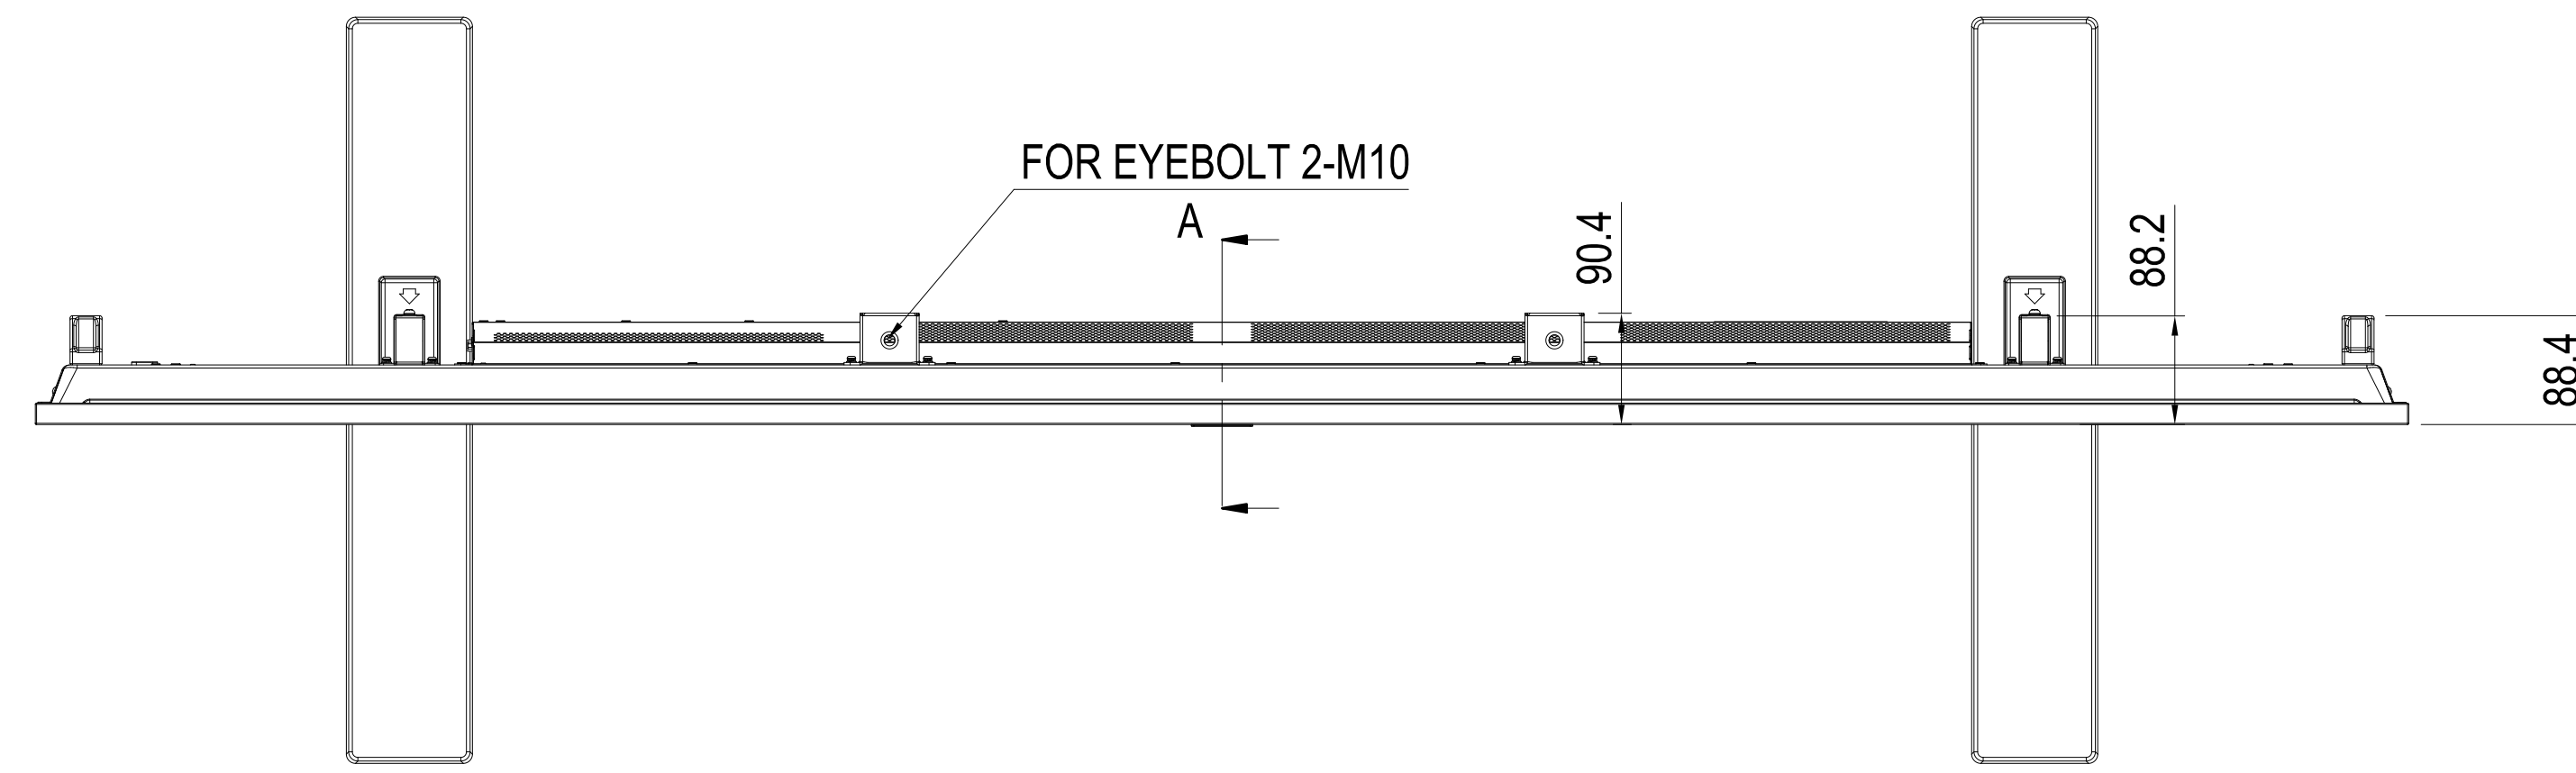

M861 WITH ST-801 OUTLINE

UNIT	mm
MODEL	M861 with ST-801
Sharp NEC Display Solutions 2022/10/29	