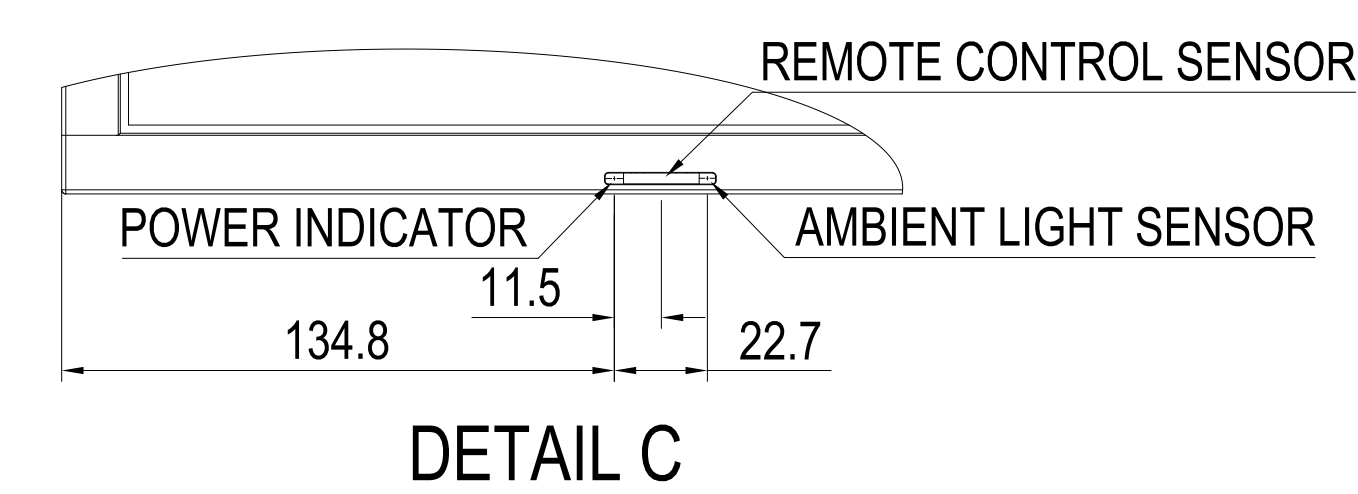

M861 WITH ST-801 OUTLINE

UNIT	mm
MODEL	M861 with ST-801
Sharp NEC Display Solutions 2022/10/29	