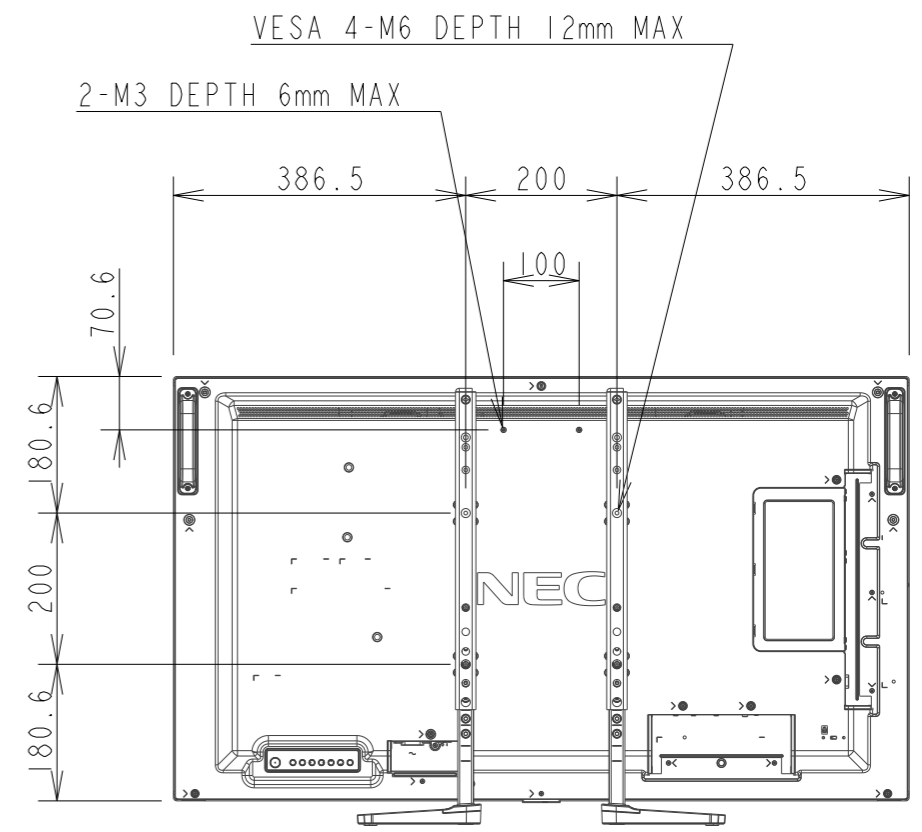

# ME431 WITH ST-43M OUTLINE

SECTION C-C  
SCALE 1:2

DETALE B

DETAIL A  
SCALE 1:2

DETAIL B  
SCALE 1:2

UNIT	mm
MODEL	ME431 with ST-43M
SCALE	1/10
Sharp NEC display solutions 2021/02/25	