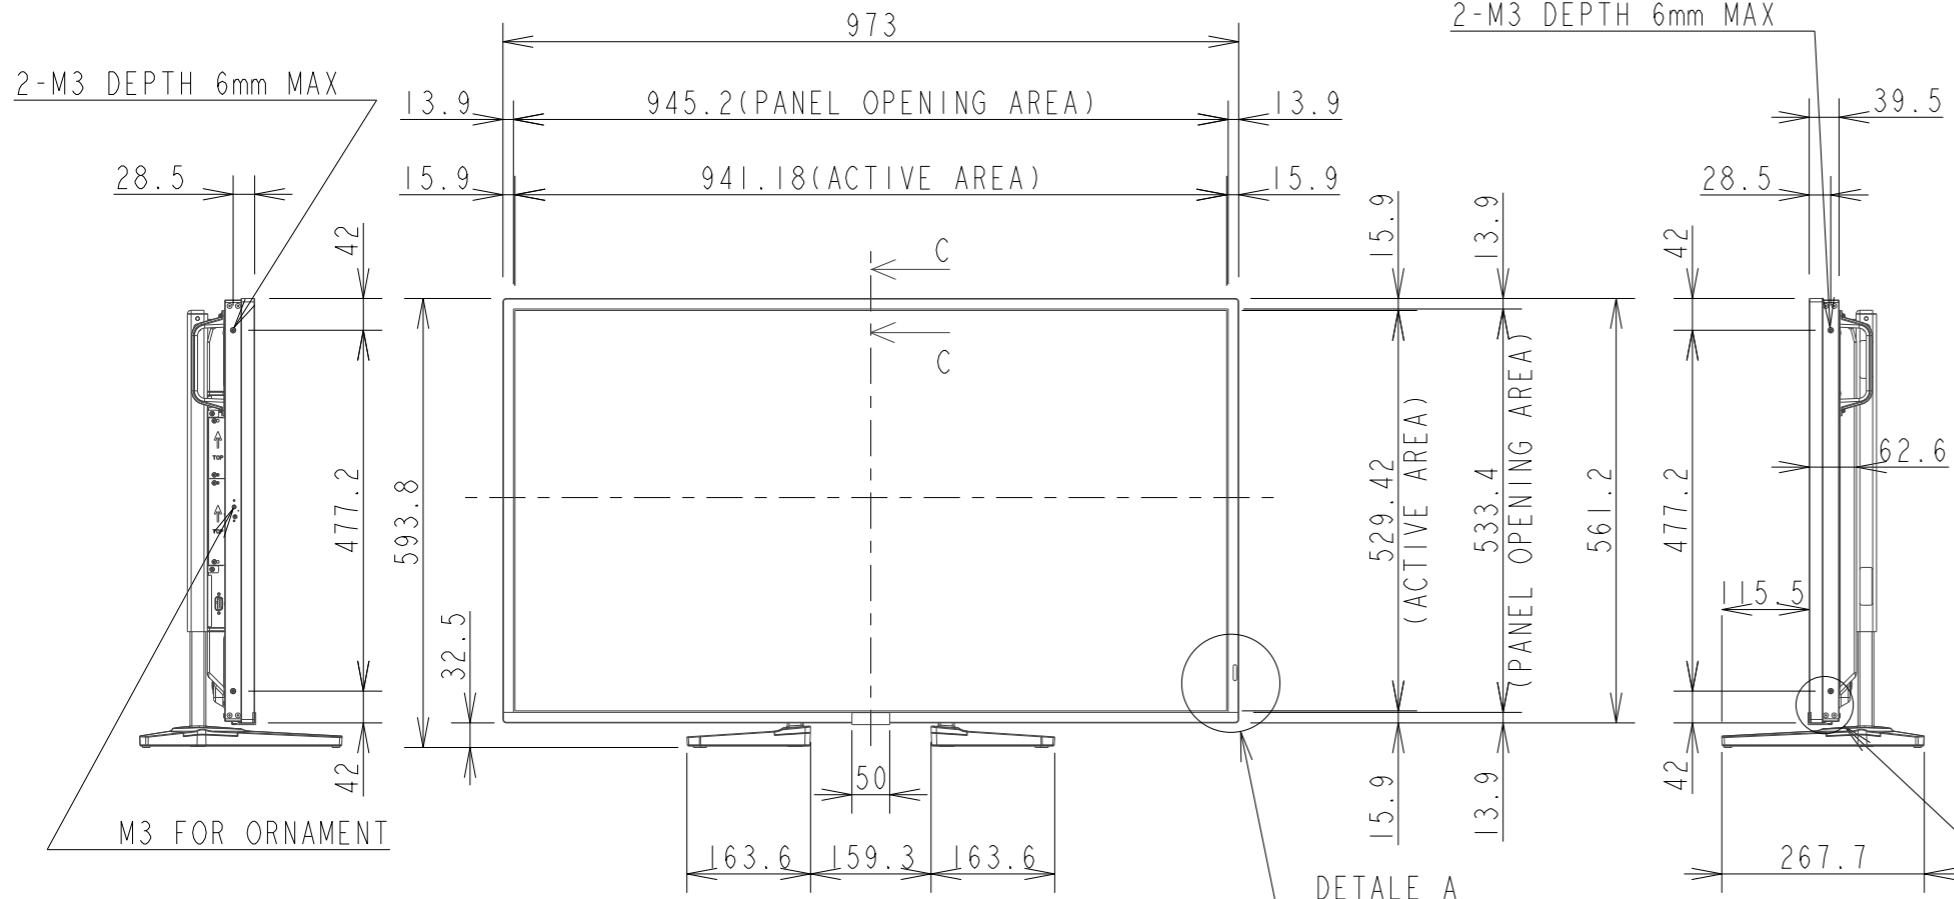

# ME431 WITH ST-43M OUTLINE

SECTION C-C  
SCALE 1:2

DETALE B

DETAIL A  
SCALE 1:2

DETAIL B  
SCALE 1:2

UNIT	mm
MODEL	ME431 with ST-43M
SCALE	1/10
Sharp NEC display solutions 2021/02/25	