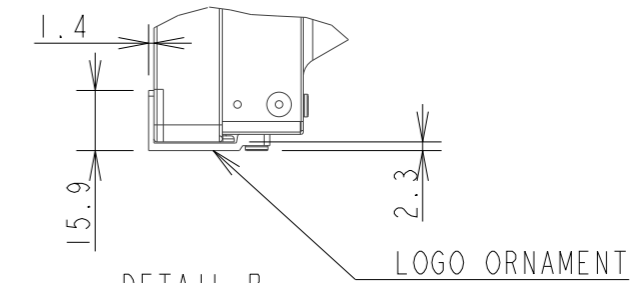

# ME431 WITH ST-43M OUTLINE

SECTION C-C  
SCALE 1:2

DETALE B

DETAIL A  
SCALE 1:2

DETAIL B  
SCALE 1:2

UNIT	mm
MODEL	ME431 with ST-43M
SCALE	1/10
Sharp NEC display solutions 2021/02/25	