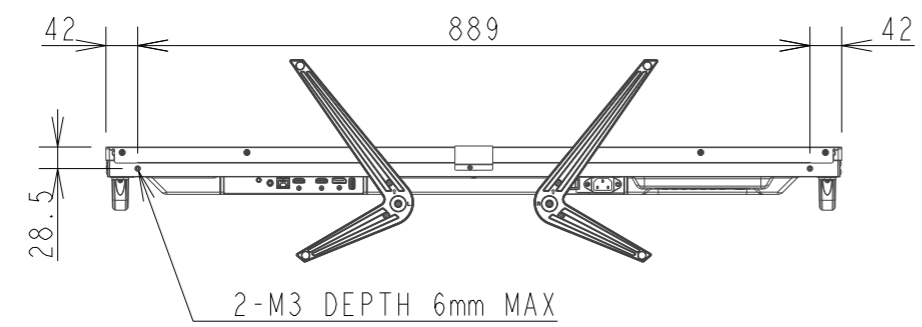

# ME431 WITH ST-43M OUTLINE

SECTION C-C  
SCALE 1:2

DETALE B

DETAIL A  
SCALE 1:2

DETAIL B  
SCALE 1:2

UNIT	mm
MODEL	ME431 with ST-43M
SCALE	1/10
Sharp NEC display solutions 2021/02/25	