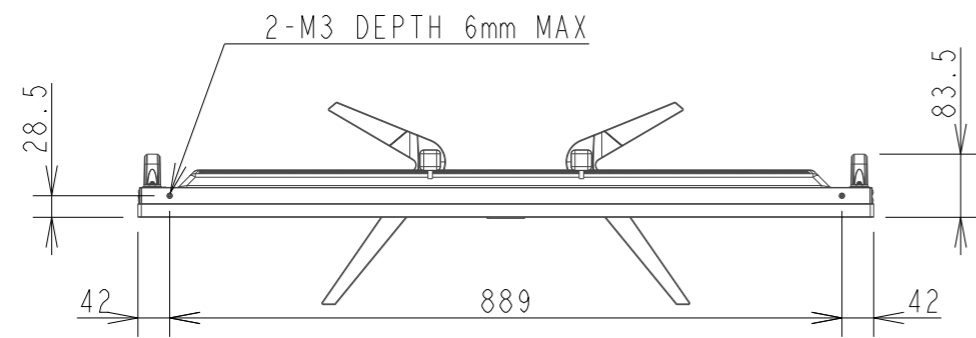

# ME431 WITH ST-43M OUTLINE

SECTION C-C  
SCALE 1:2

DETALE B

DETAIL A  
SCALE 1:2

DETAIL B  
SCALE 1:2

UNIT	mm
MODEL	ME431 with ST-43M
SCALE	1/10
Sharp NEC display solutions 2021/02/25	