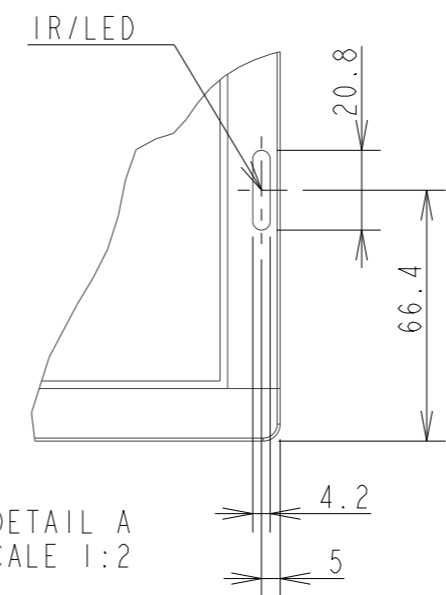

# ME431 WITH ST-43M OUTLINE

SECTION C-C  
SCALE 1:2

DETALE B

DETAIL A  
SCALE 1:2

DETAIL B  
SCALE 1:2

UNIT	mm
MODEL	ME431 with ST-43M
SCALE	1/10
Sharp NEC display solutions 2021/02/25	