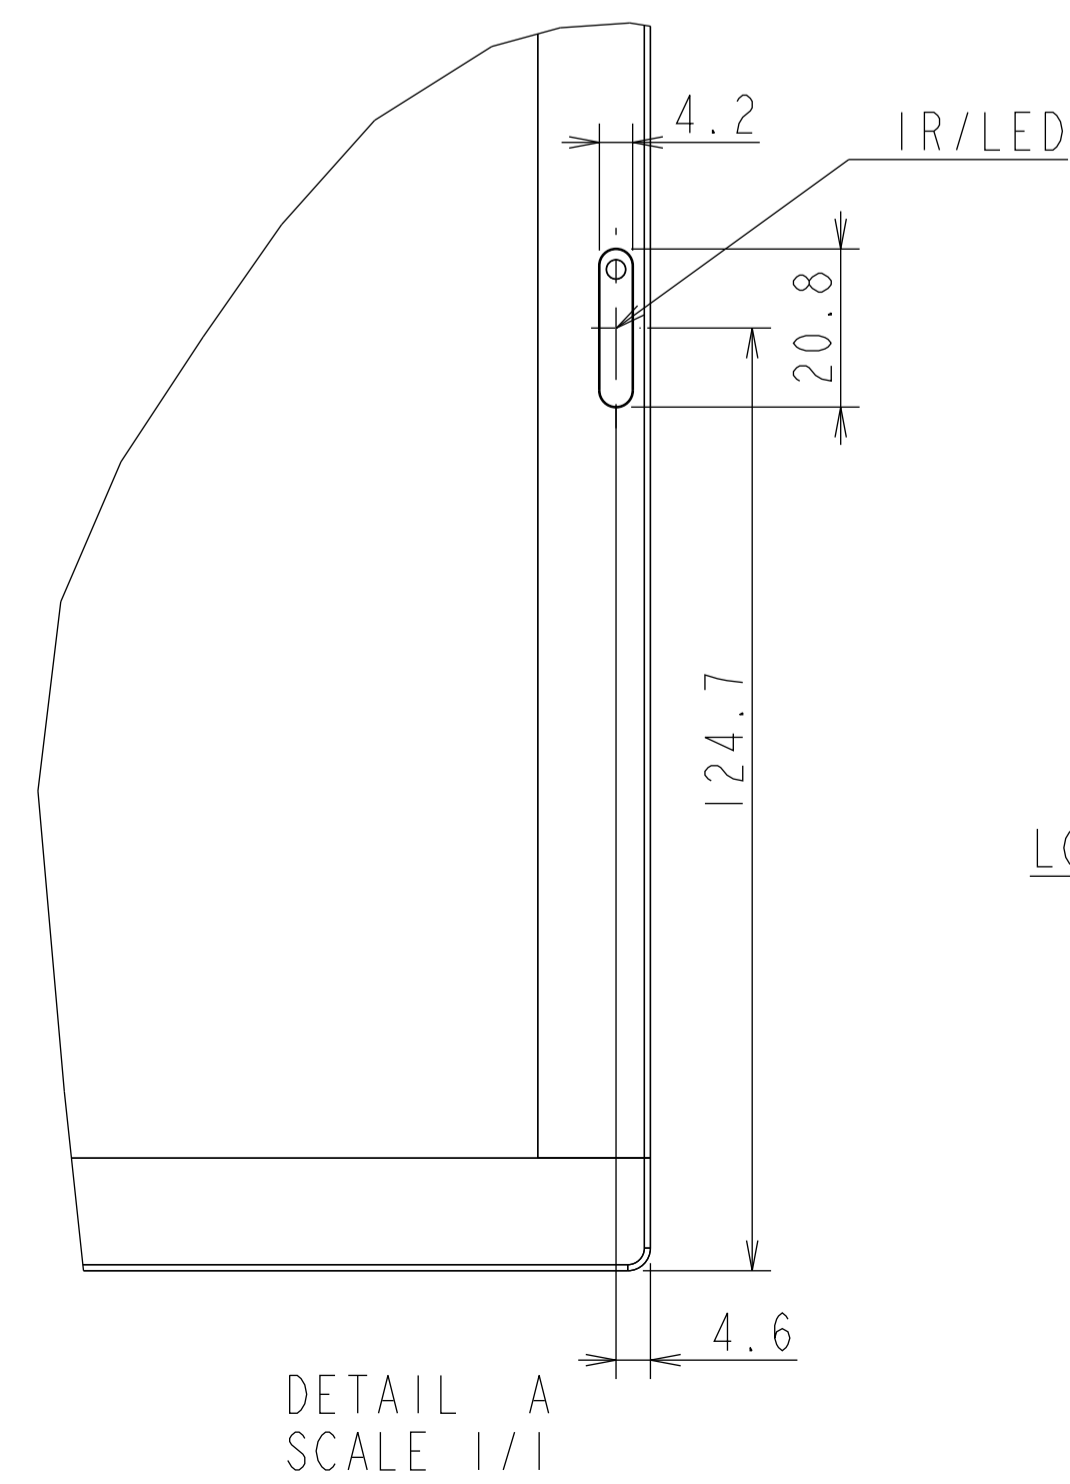

ME501 OUTLINE

UNIT	mm
MODEL	ME501
SCALE	1/5
Sharp NEC Display solutions 2020/11/09	