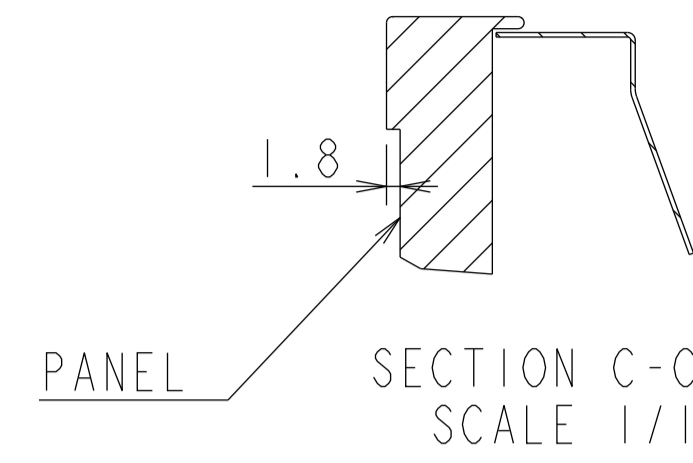

ME501 OUTLINE

UNIT	mm
MODEL	ME501
SCALE	1/5
Sharp NEC Display solutions 2020/11/09	