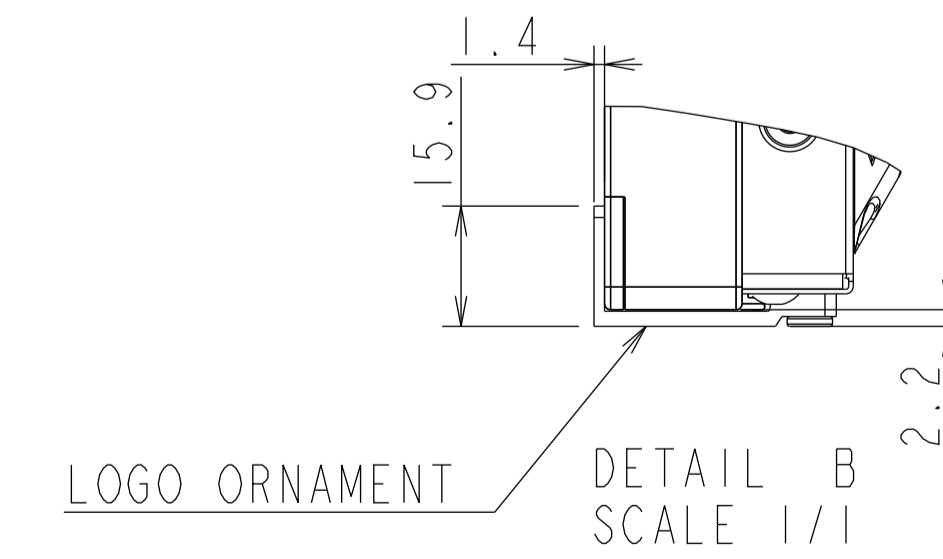

ME501 OUTLINE

UNIT	mm
MODEL	ME501
SCALE	1/5
Sharp NEC Display solutions 2020/11/09	