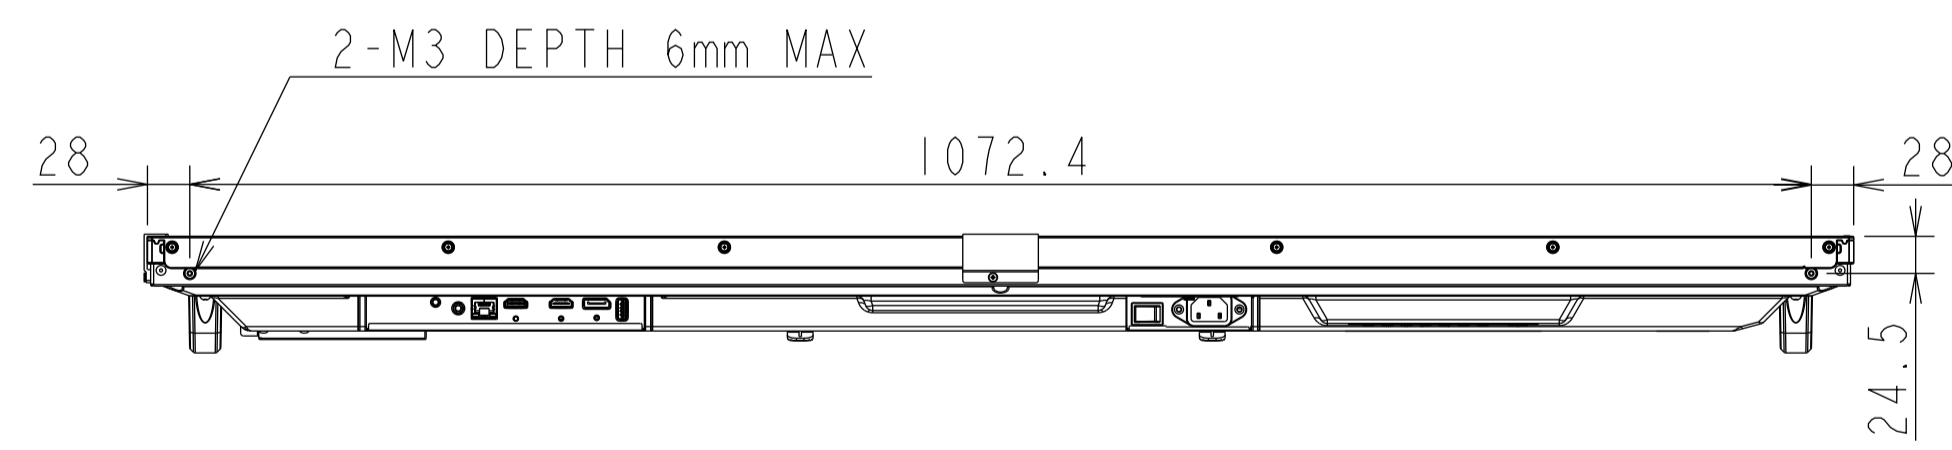

ME501 OUTLINE

UNIT	mm
MODEL	ME501
SCALE	1/5
Sharp NEC Display solutions 2020/11/09	