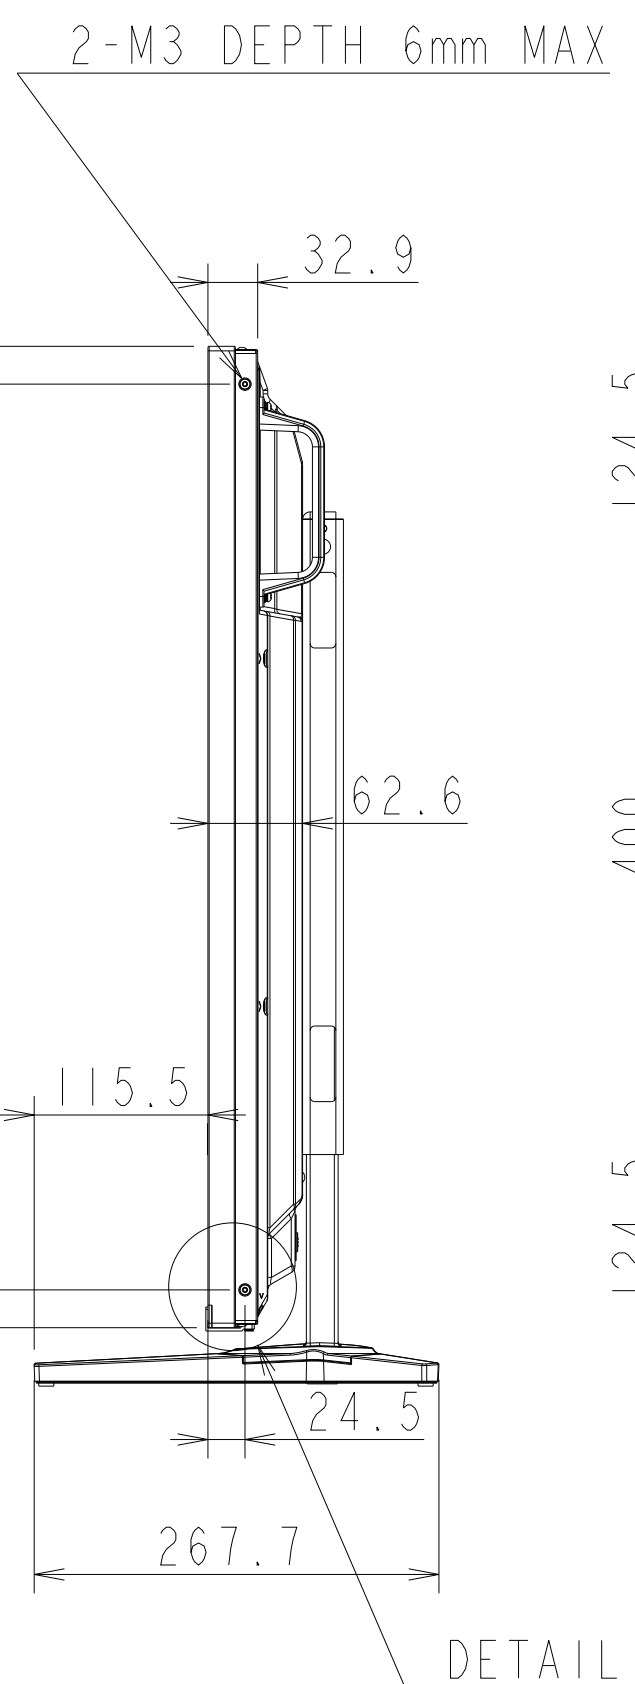

# ME501 WITH ST-401/ST-43M OUTLINE

UNIT	mm
MODEL	ME501 with ST-401/ST-43M
SCALE	1/5
Sharp NEC Display solutions 2021/02/25	