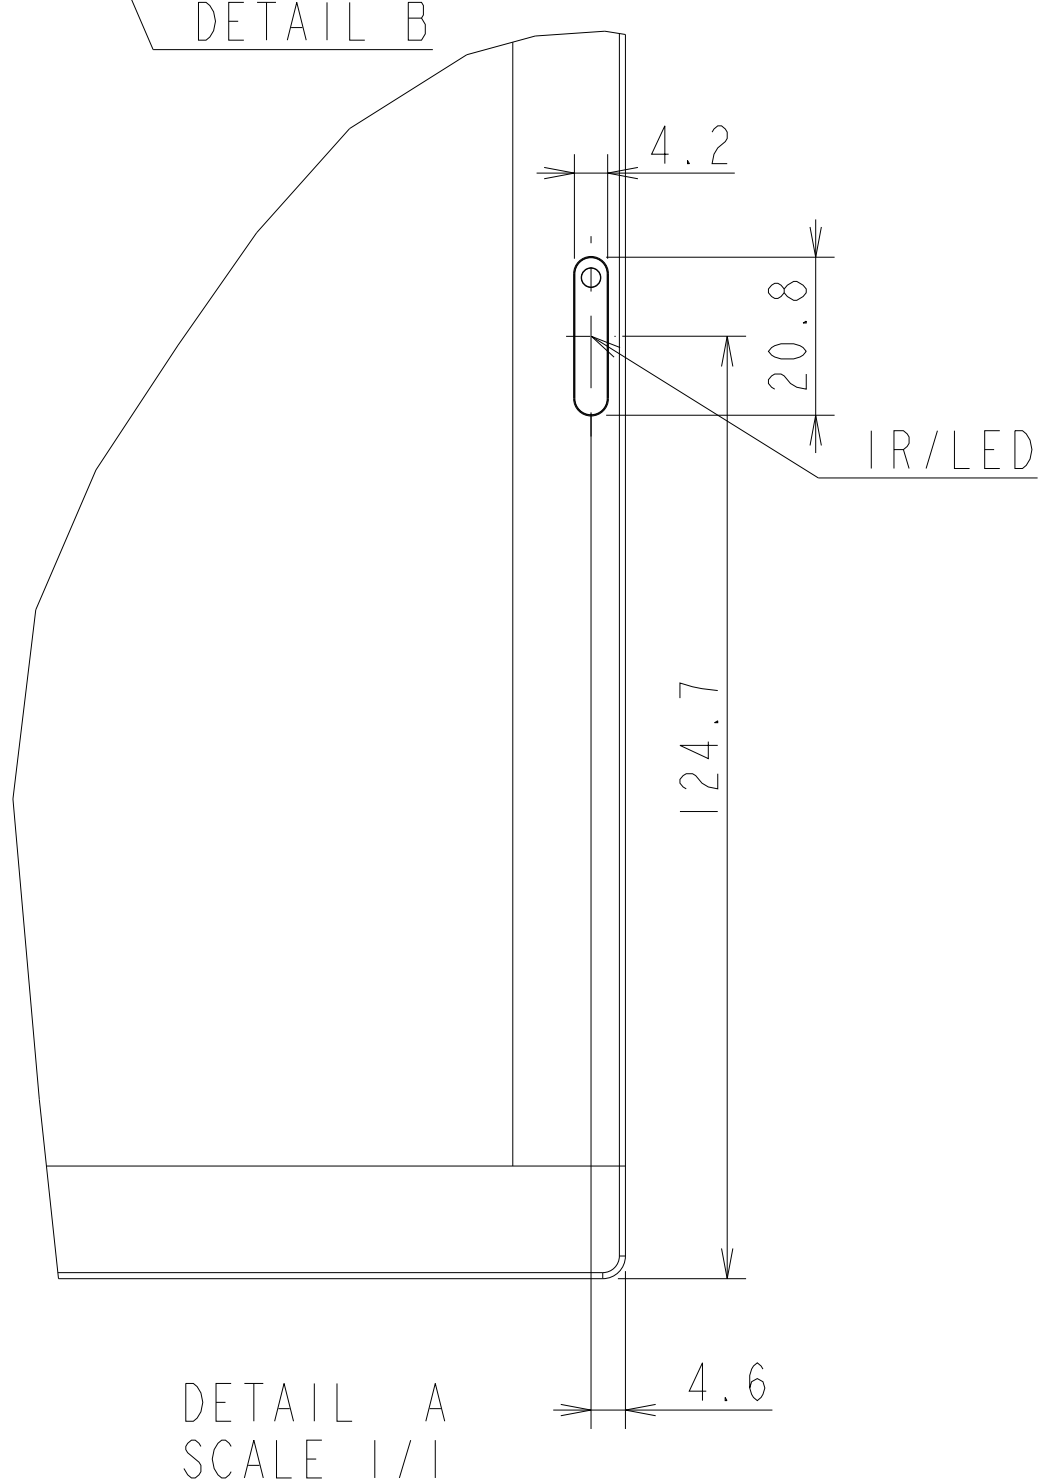

# ME501 WITH ST-401/ST-43M OUTLINE

UNIT	mm
MODEL	ME501 with ST-401/ST-43M
SCALE	1/5
Sharp NEC Display solutions 2021/02/25	