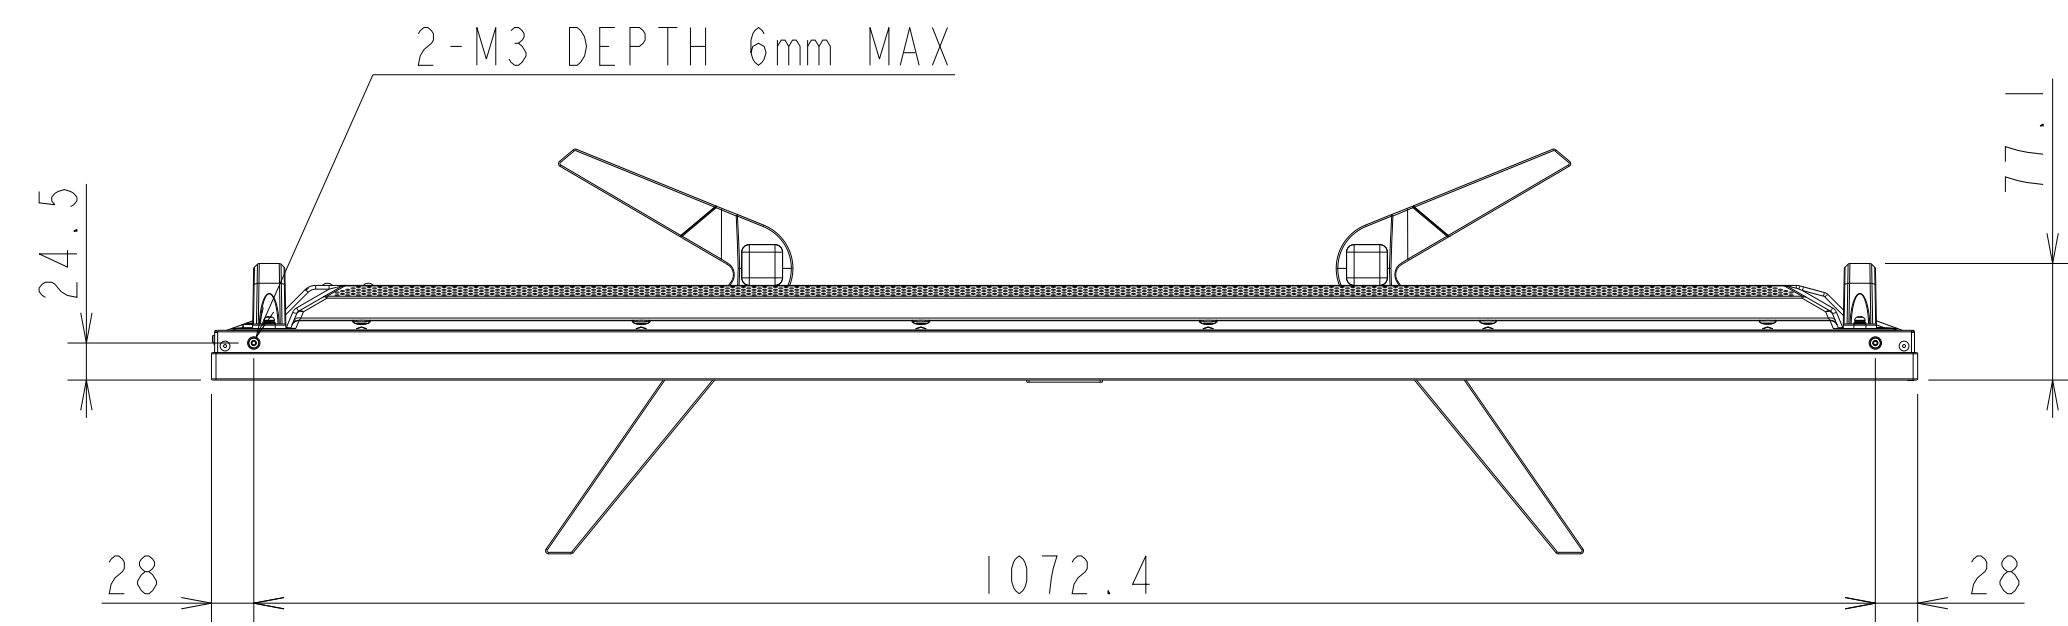

# ME501 WITH ST-401/ST-43M OUTLINE

UNIT	mm
MODEL	ME501 with ST-401/ST-43M
SCALE	1/5
Sharp NEC Display solutions 2021/02/25	