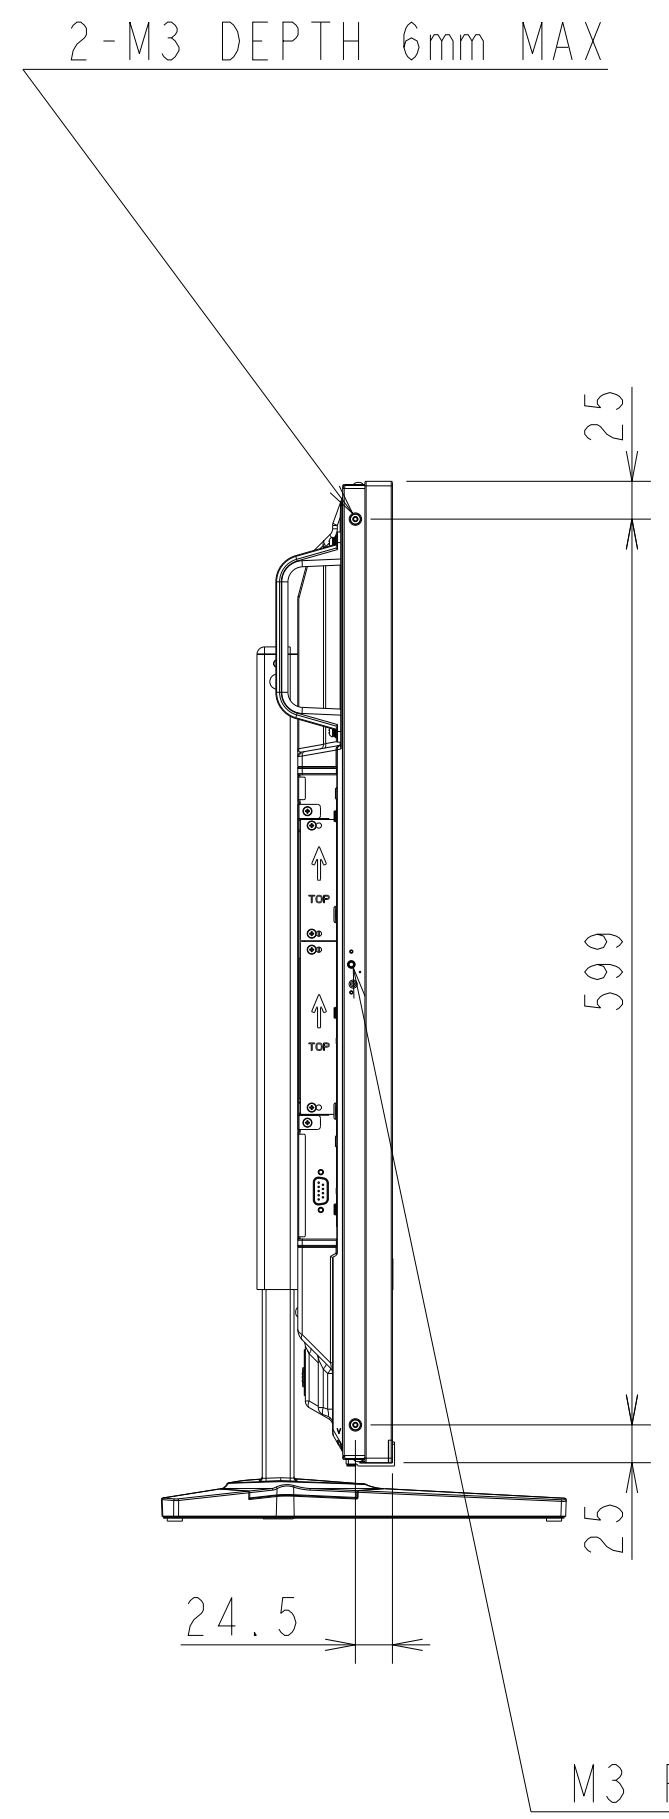

# ME501 WITH ST-401/ST-43M OUTLINE

UNIT	mm
MODEL	ME501 with ST-401/ST-43M
SCALE	1/5
Sharp NEC Display solutions 2021/02/25	