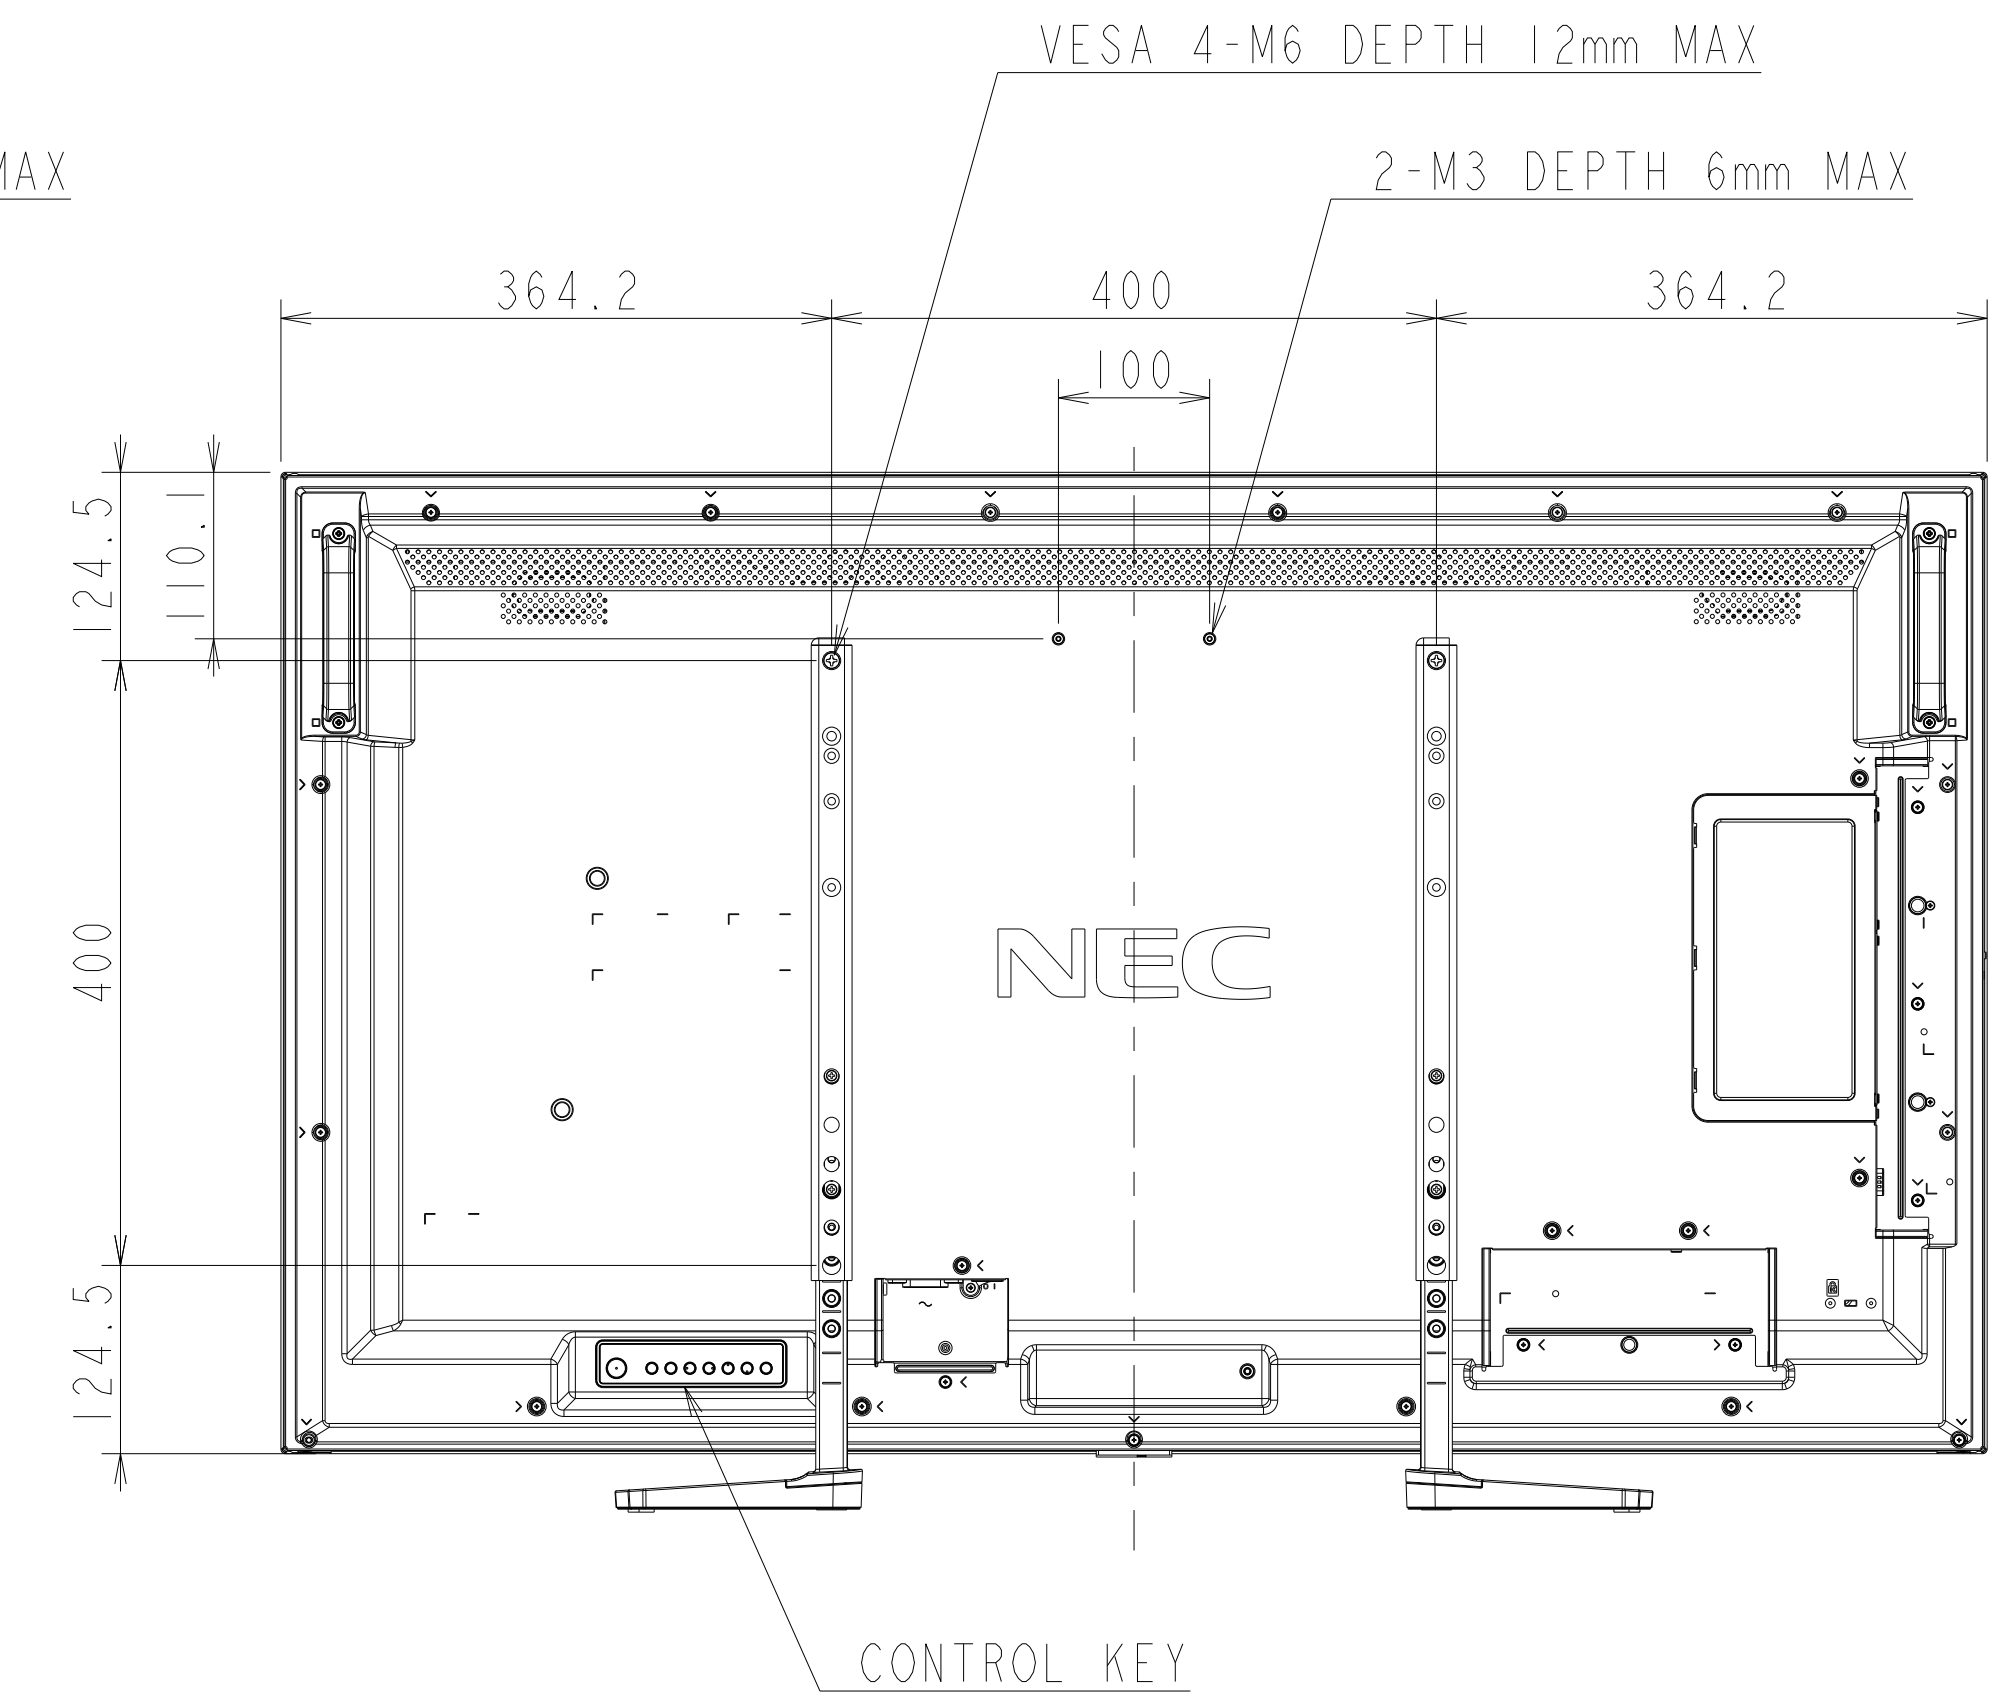

# ME501 WITH ST-401/ST-43M OUTLINE

UNIT	mm
MODEL	ME501 with ST-401/ST-43M
SCALE	1/5
Sharp NEC Display solutions 2021/02/25	