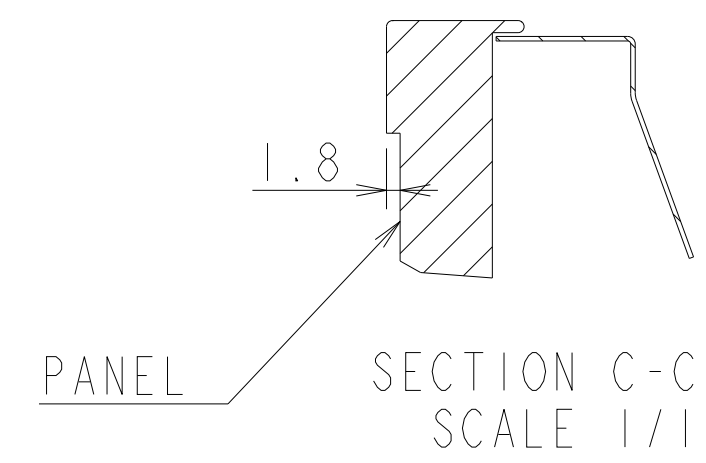

# ME501 WITH ST-401/ST-43M OUTLINE

UNIT	mm
MODEL	ME501 with ST-401/ST-43M
SCALE	1/5
Sharp NEC Display solutions 2021/02/25	