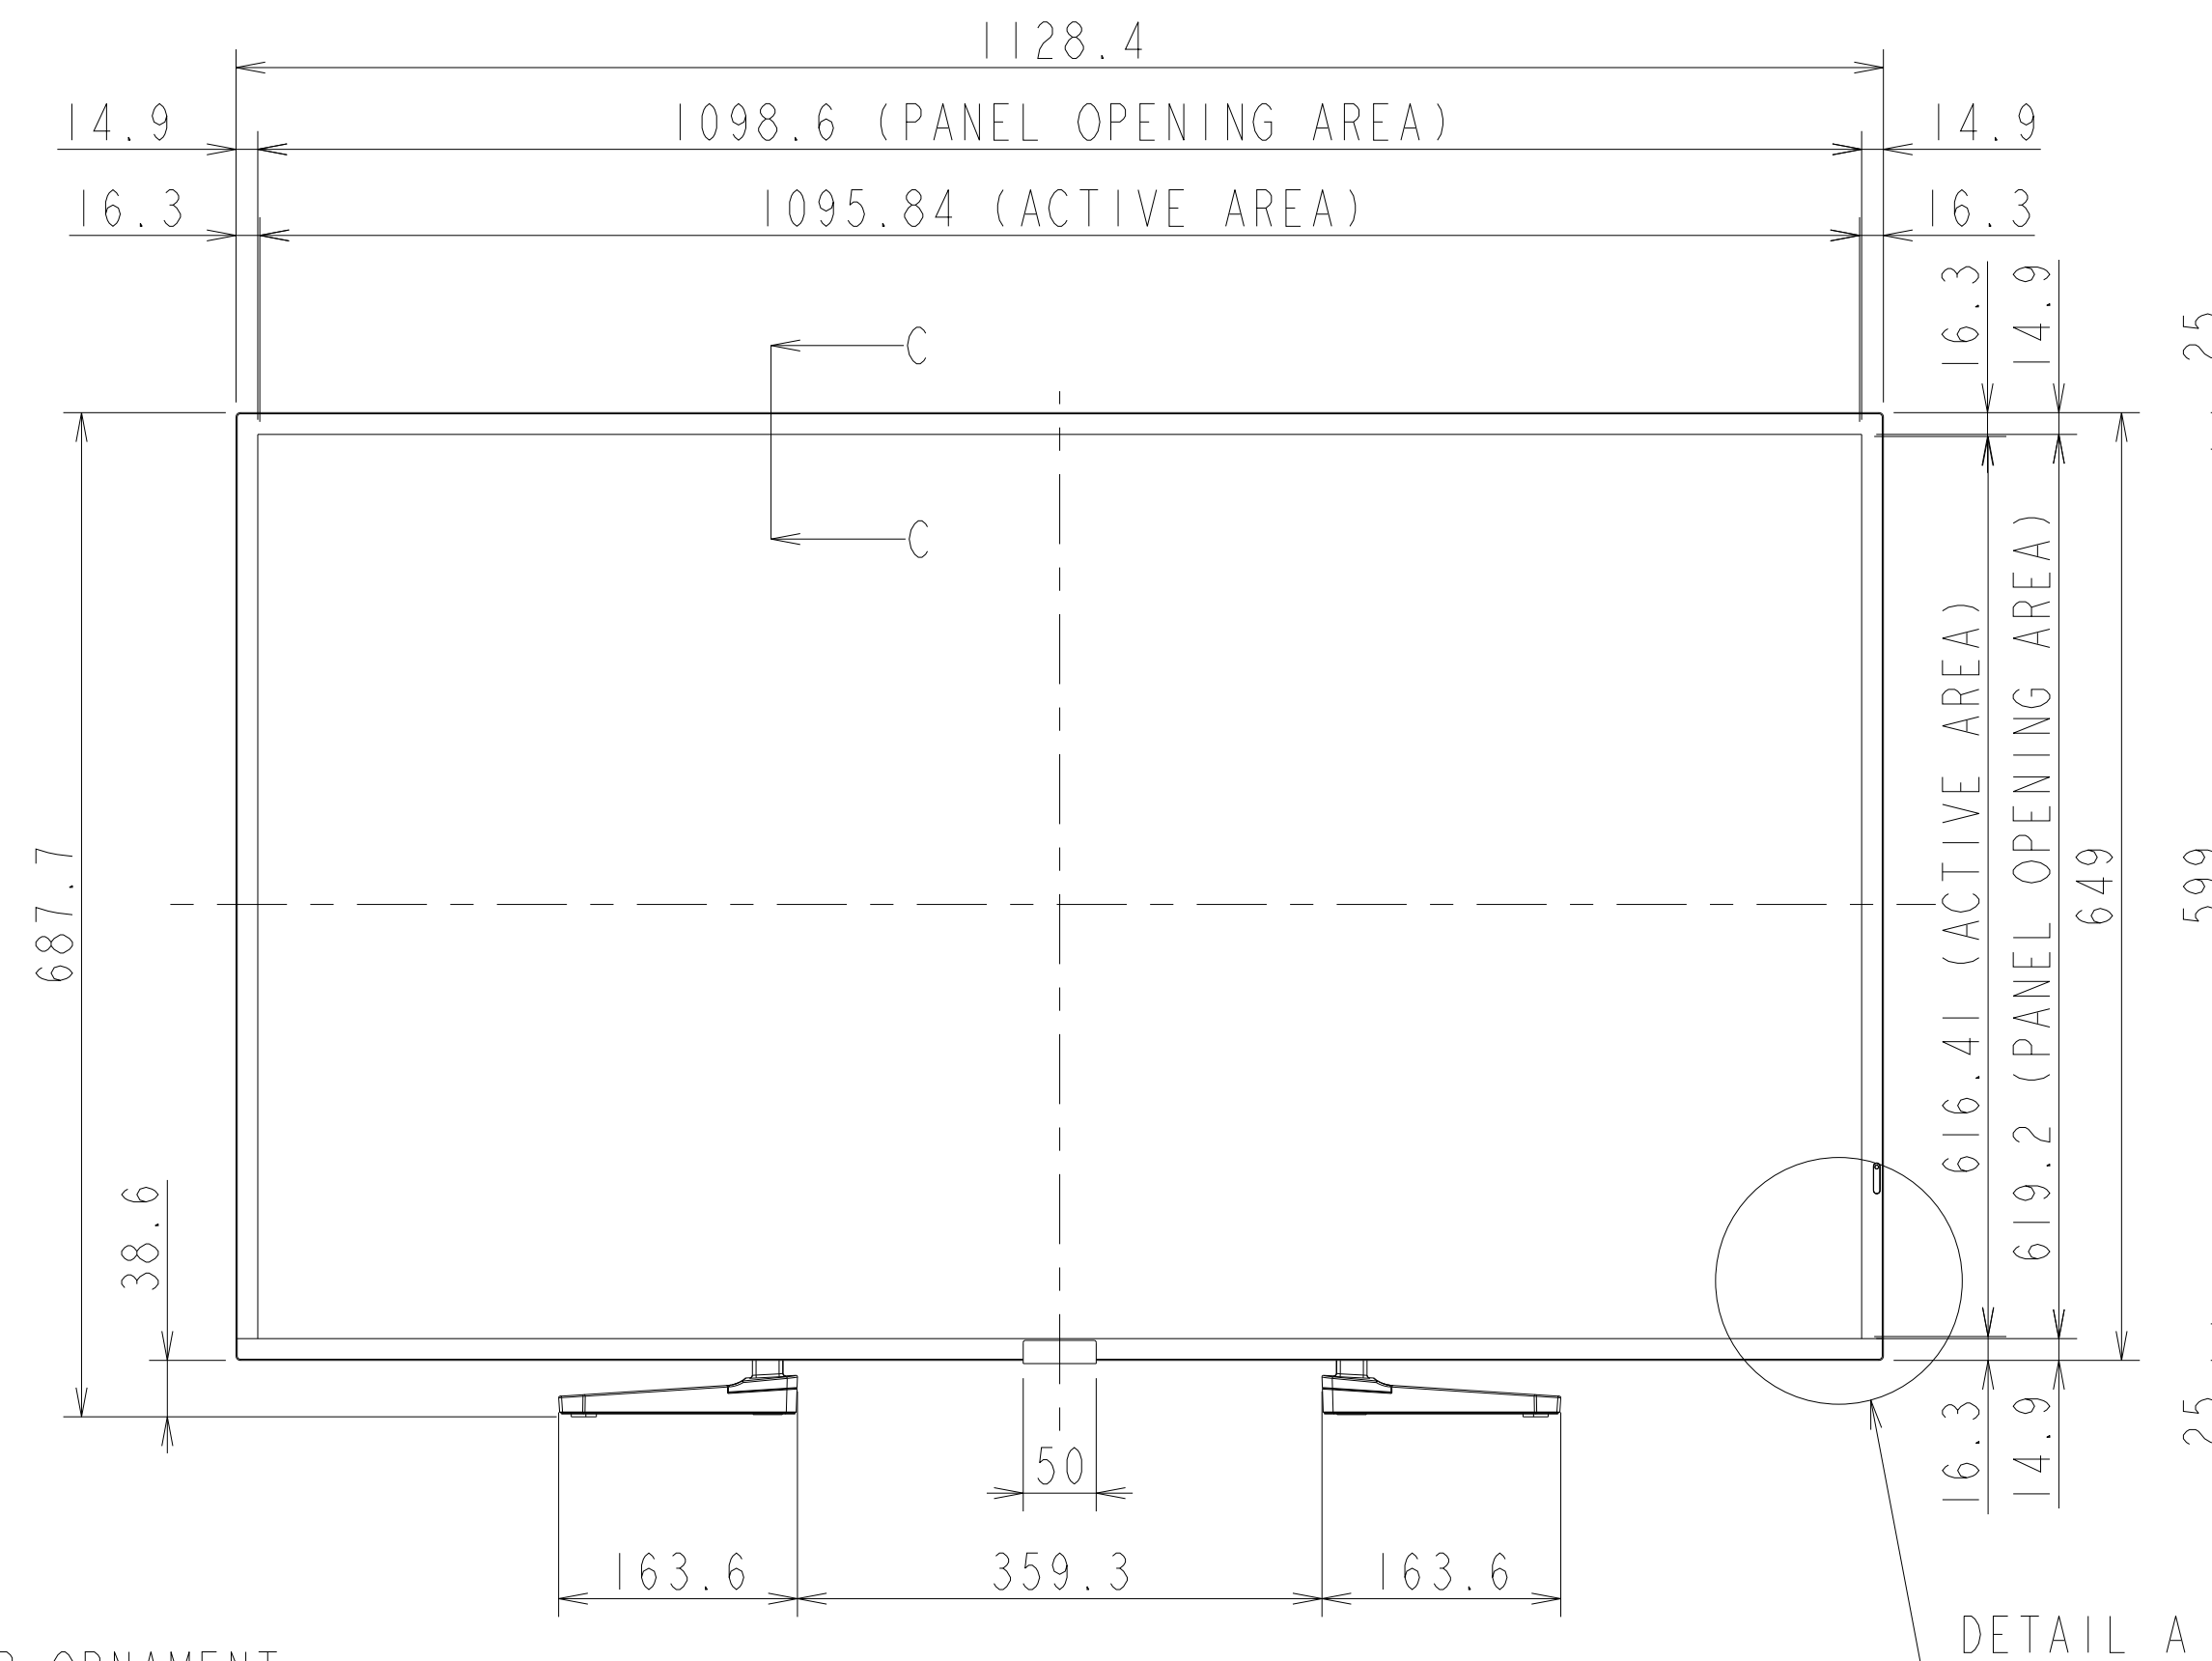

# ME501 WITH ST-401/ST-43M OUTLINE

UNIT	mm
MODEL	ME501 with ST-401/ST-43M
SCALE	1/5
Sharp NEC Display solutions 2021/02/25	