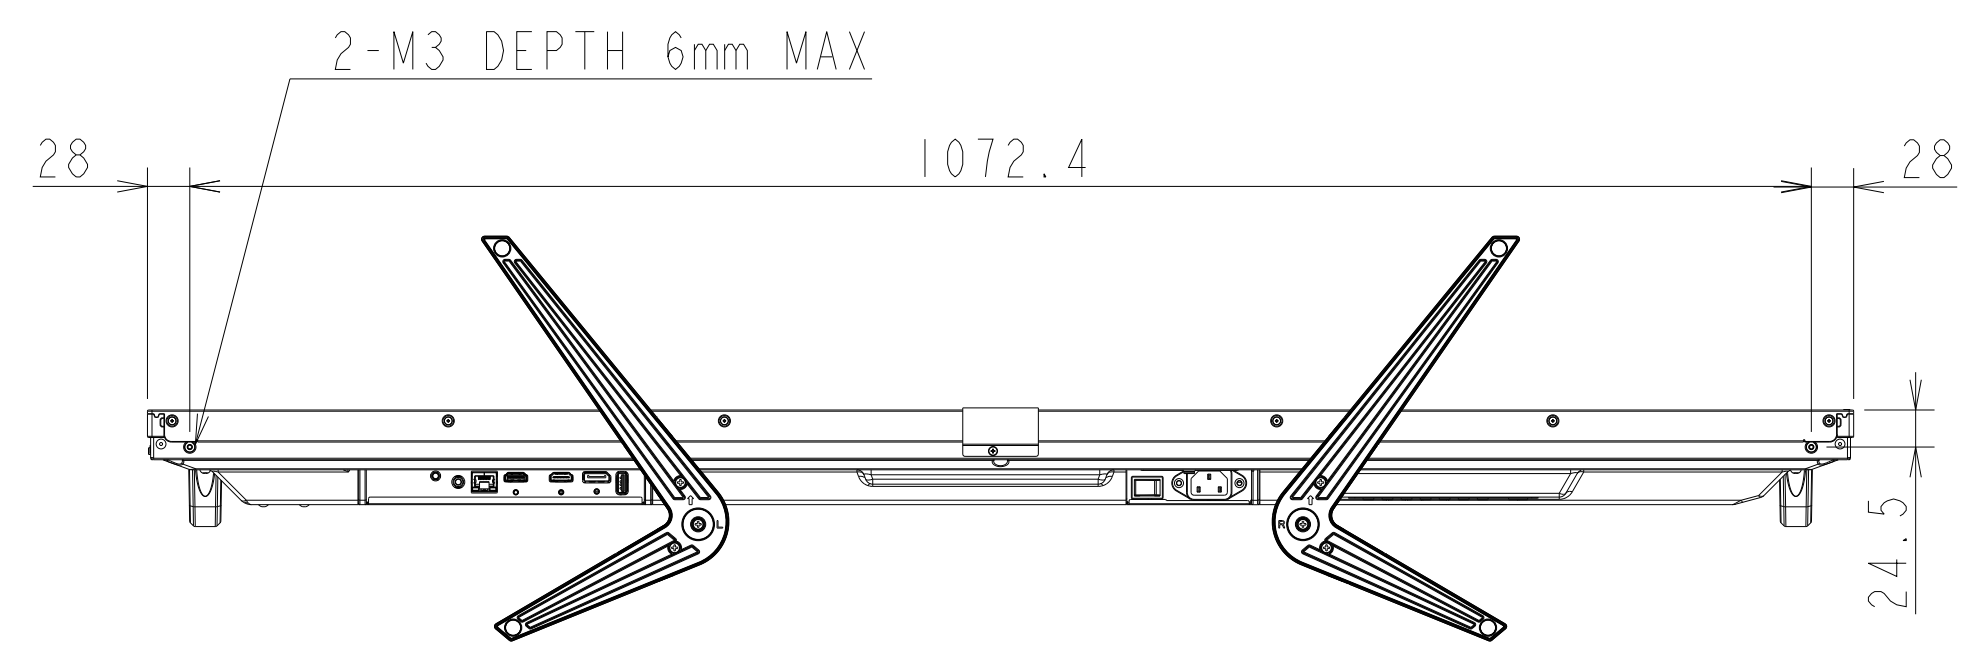

# ME501 WITH ST-401/ST-43M OUTLINE

UNIT	mm
MODEL	ME501 with ST-401/ST-43M
SCALE	1/5
Sharp NEC Display solutions 2021/02/25	