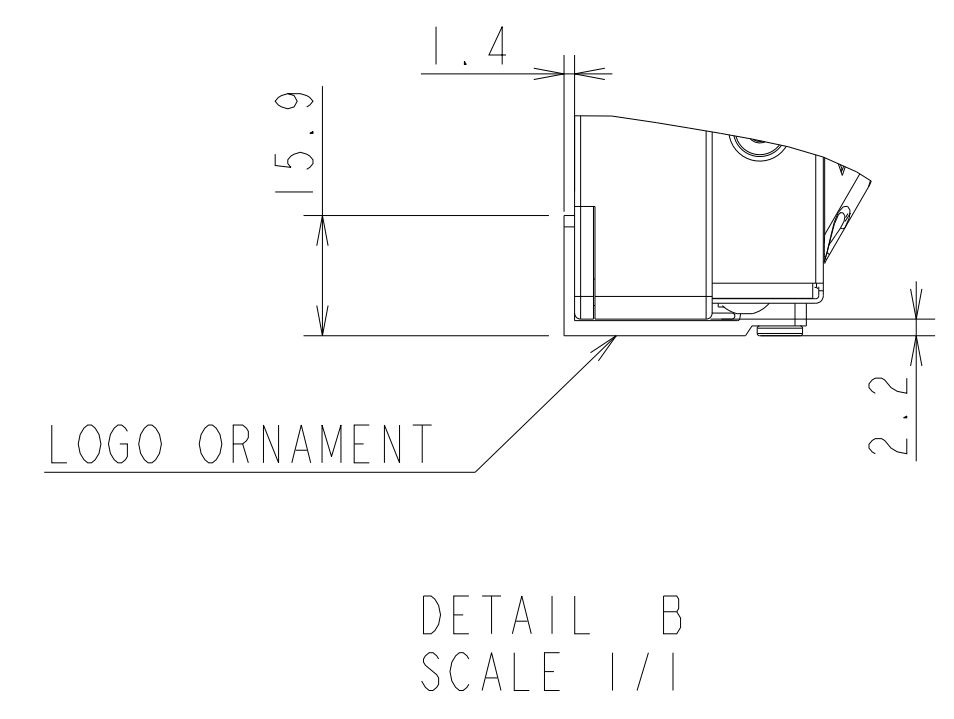

# ME501 WITH ST-401/ST-43M OUTLINE

UNIT	mm
MODEL	ME501 with ST-401/ST-43M
SCALE	1/5
Sharp NEC Display solutions 2021/02/25	