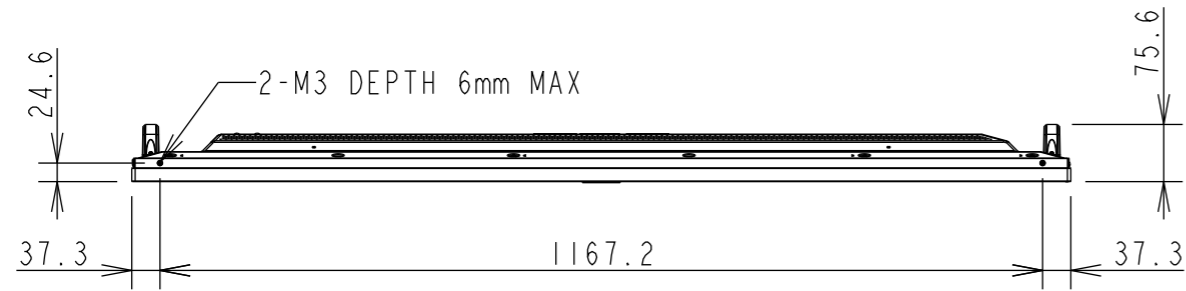

ME551 OUTLINE

UNIT	mm
MODEL	ME551
SCALE	1/10
Sharp NEC Display solutions 2020/12/10	