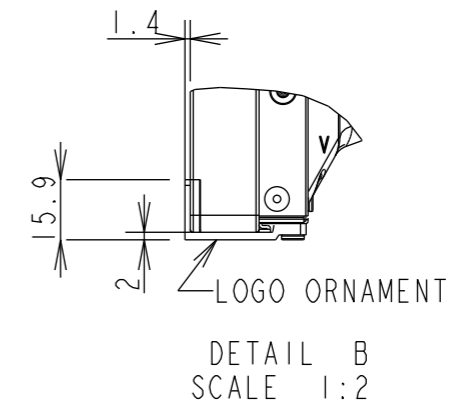

ME551 OUTLINE

UNIT	mm
MODEL	ME551
SCALE	1/10
Sharp NEC Display solutions 2020/12/10	