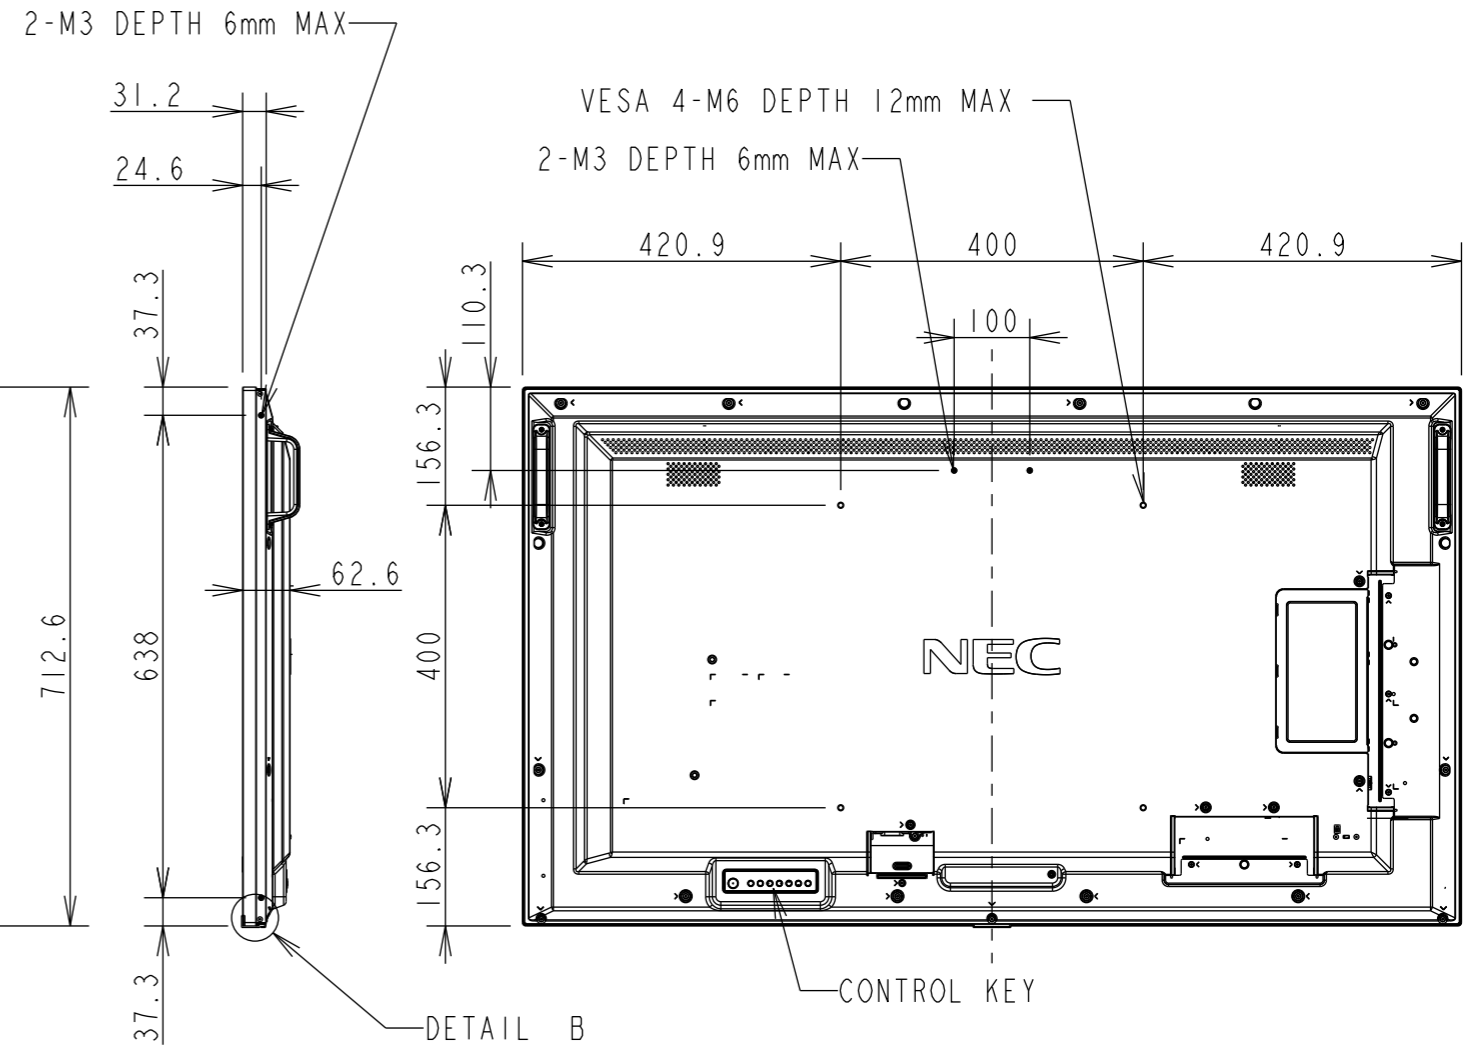

ME551 OUTLINE

UNIT	mm
MODEL	ME551
SCALE	1/10
Sharp NEC Display solutions 2020/12/10	