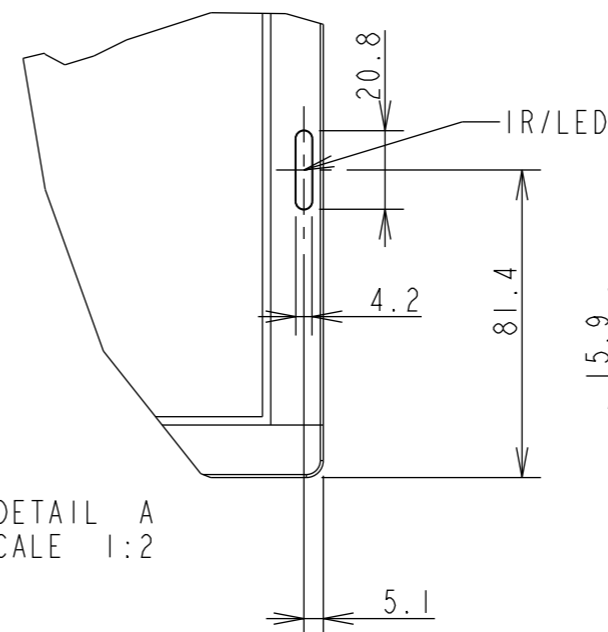

ME551 OUTLINE

UNIT	mm
MODEL	ME551
SCALE	1/10
Sharp NEC Display solutions 2020/12/10	