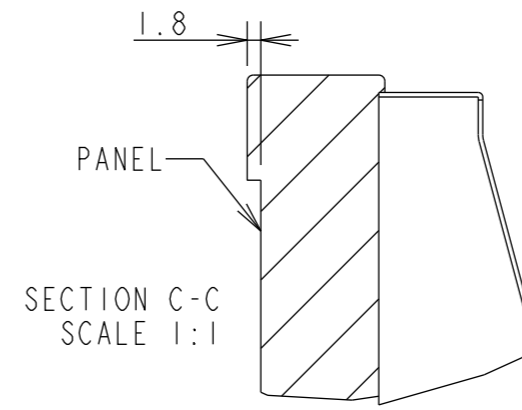

ME551 OUTLINE

UNIT	mm
MODEL	ME551
SCALE	1/10
Sharp NEC Display solutions 2020/12/10	