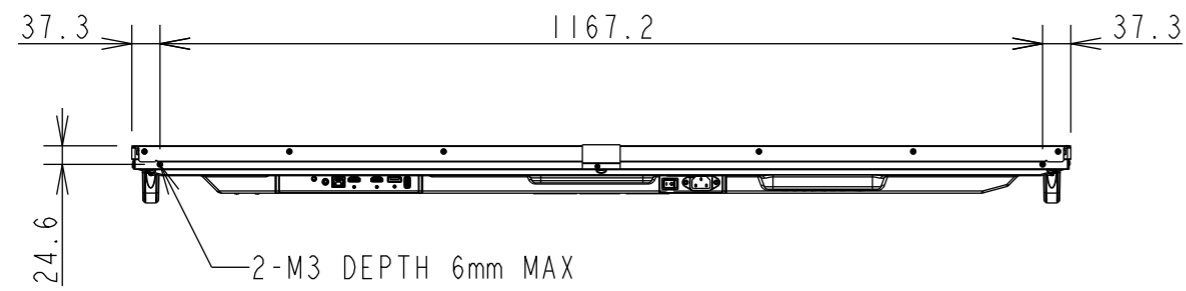

ME551 OUTLINE

UNIT	mm
MODEL	ME551
SCALE	1/10
Sharp NEC Display solutions 2020/12/10	