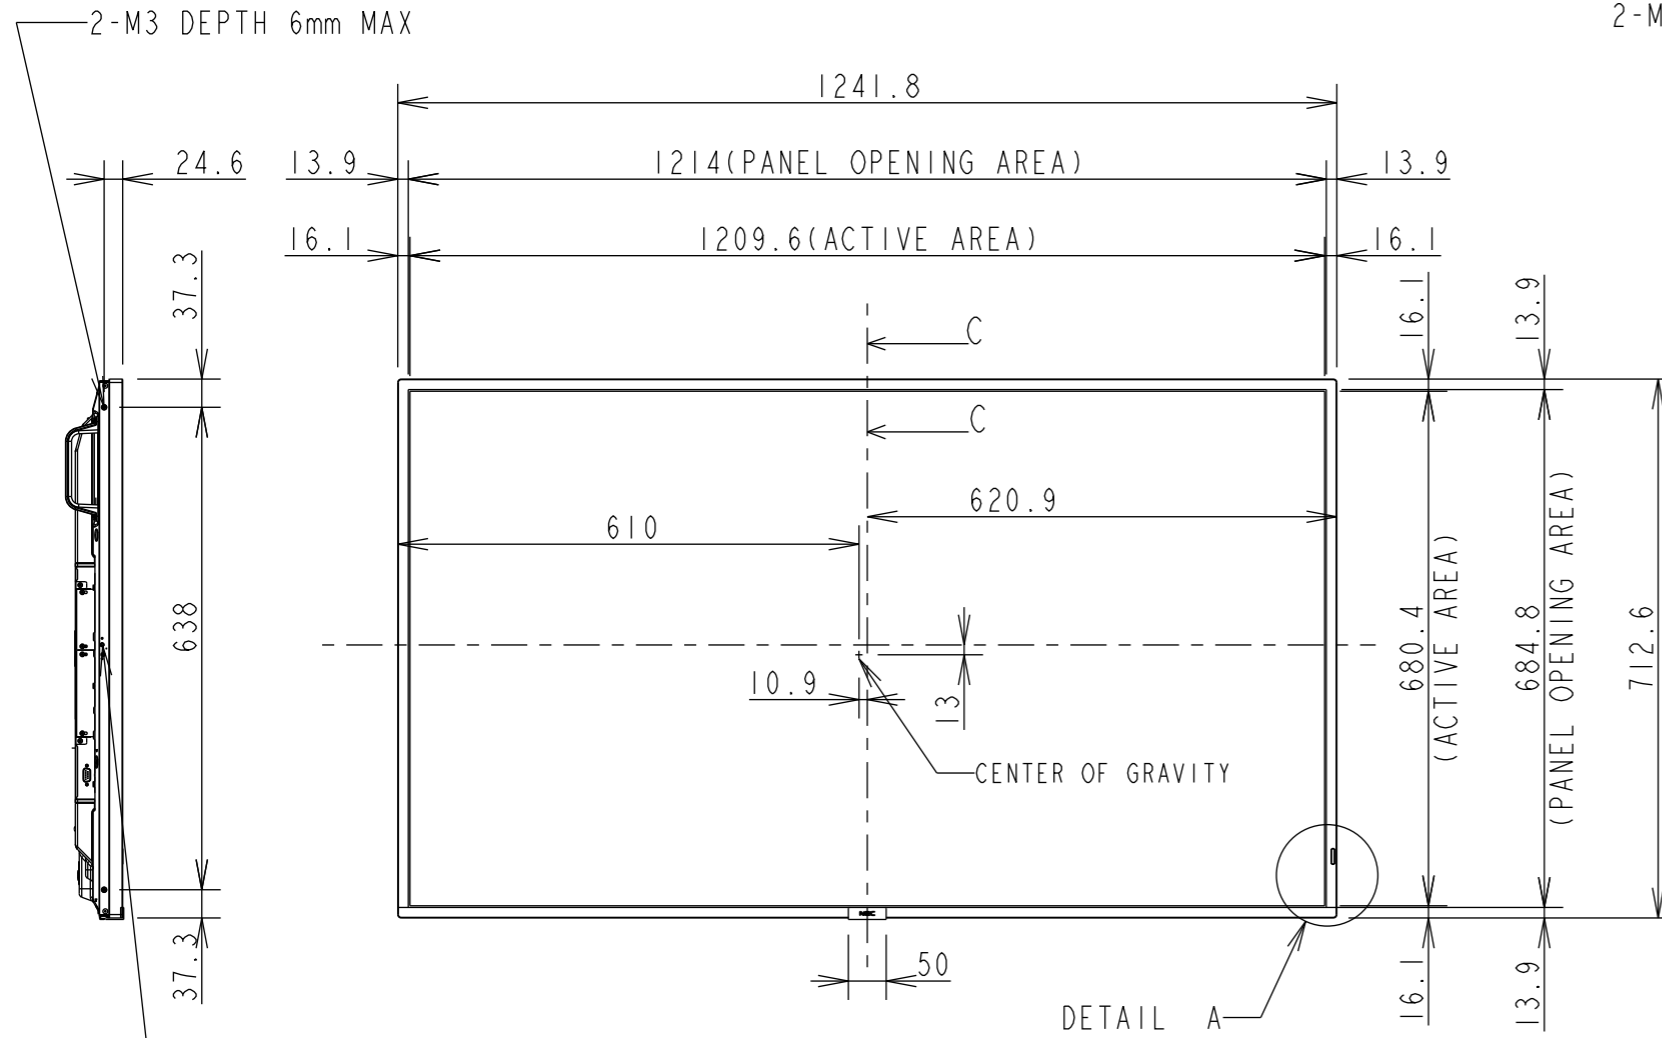

ME551 OUTLINE

UNIT	mm
MODEL	ME551
SCALE	1/10
Sharp NEC Display solutions 2020/12/10	