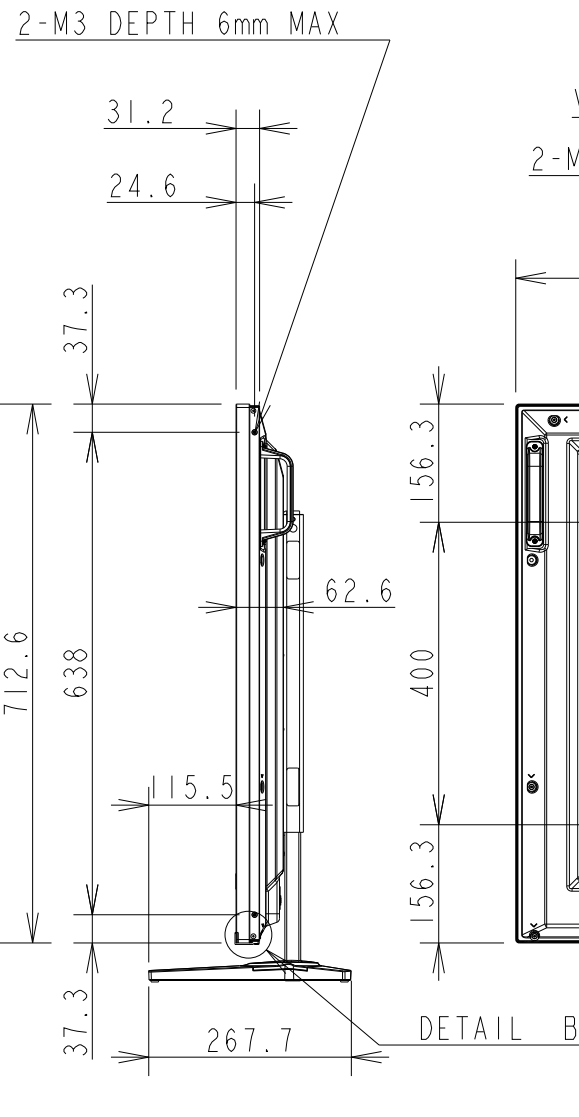

# ME551 WITH ST-401/ST-43M(HIGH) OUTLINE

UNIT	mm
MODEL	ME551 with ST-401/ST-43M High
SCALE	1/10
Sharp NEC Display solutions 2021/02/24	