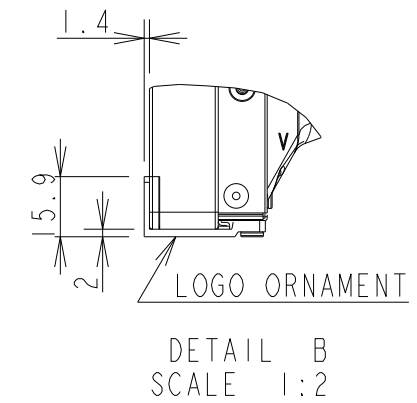

# ME551 WITH ST-401/ST-43M(HIGH) OUTLINE

UNIT	mm
MODEL	ME551 with ST-401/ST-43M High
SCALE	1/10
Sharp NEC Display solutions 2021/02/24	