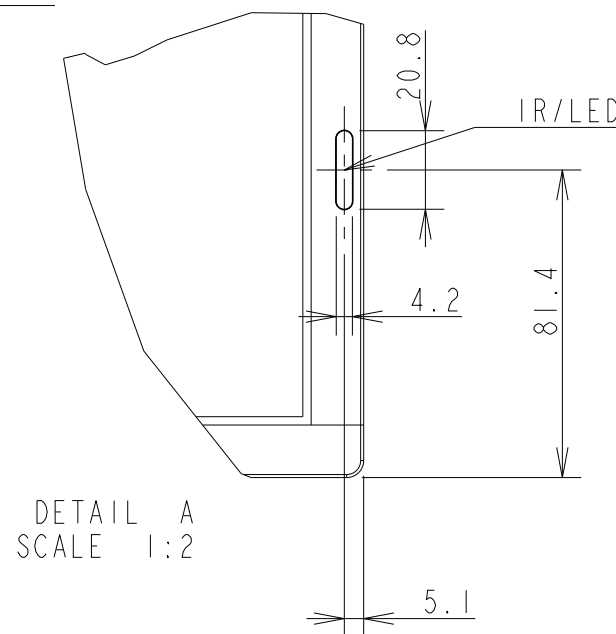

# ME551 WITH ST-401/ST-43M(HIGH) OUTLINE

UNIT	mm
MODEL	ME551 with ST-401/ST-43M High
SCALE	1/10
Sharp NEC Display solutions 2021/02/24	