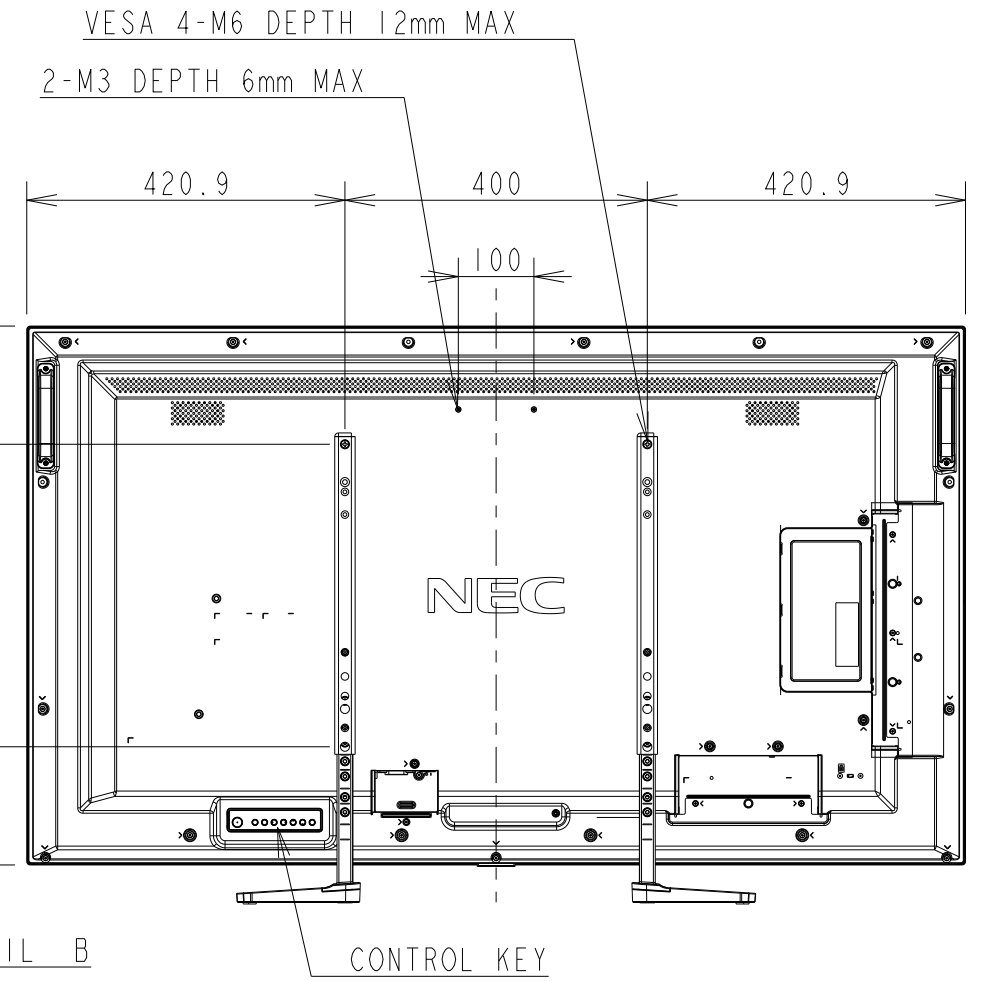

# ME551 WITH ST-401/ST-43M(HIGH) OUTLINE

UNIT	mm
MODEL	ME551 with ST-401/ST-43M High
SCALE	1/10
Sharp NEC Display solutions 2021/02/24	