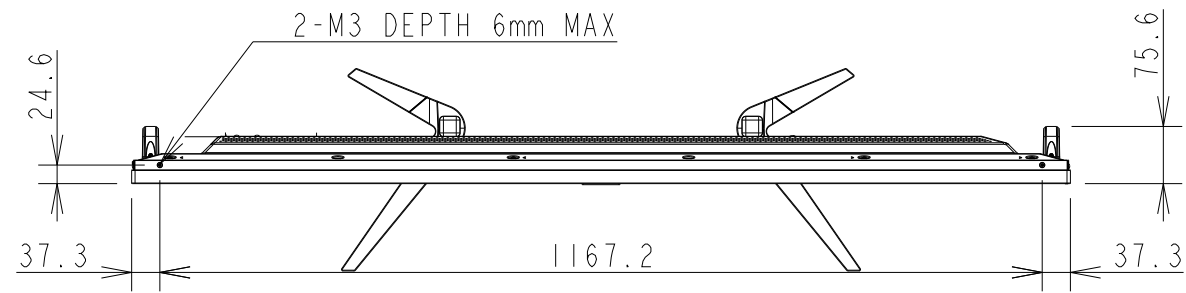

# ME551 WITH ST-401/ST-43M(HIGH) OUTLINE

UNIT	mm
MODEL	ME551 with ST-401/ST-43M High
SCALE	1/10
Sharp NEC Display solutions 2021/02/24	