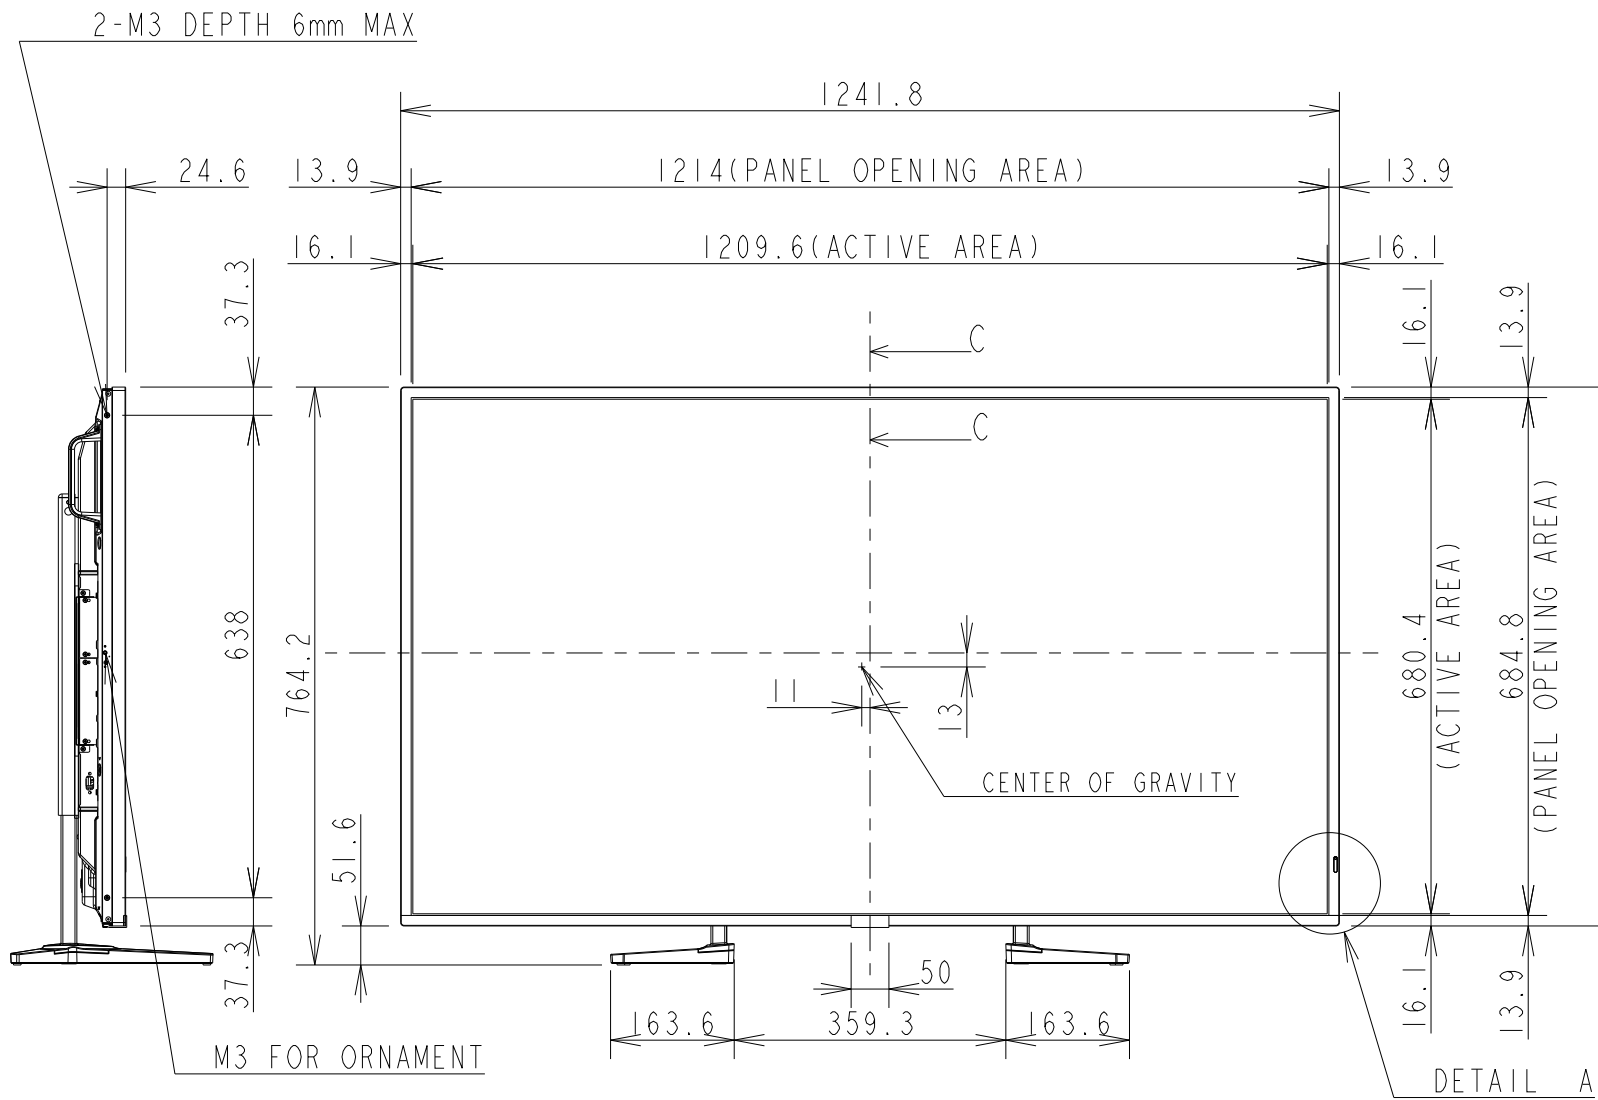

# ME551 WITH ST-401/ST-43M(HIGH) OUTLINE

UNIT	mm
MODEL	ME551 with ST-401/ST-43M High
SCALE	1/10
Sharp NEC Display solutions 2021/02/24	