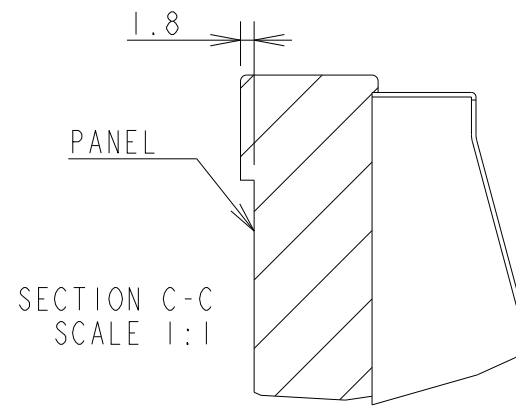

# ME551 WITH ST-401/ST-43M(HIGH) OUTLINE

UNIT	mm
MODEL	ME551 with ST-401/ST-43M High
SCALE	1/10
Sharp NEC Display solutions 2021/02/24	