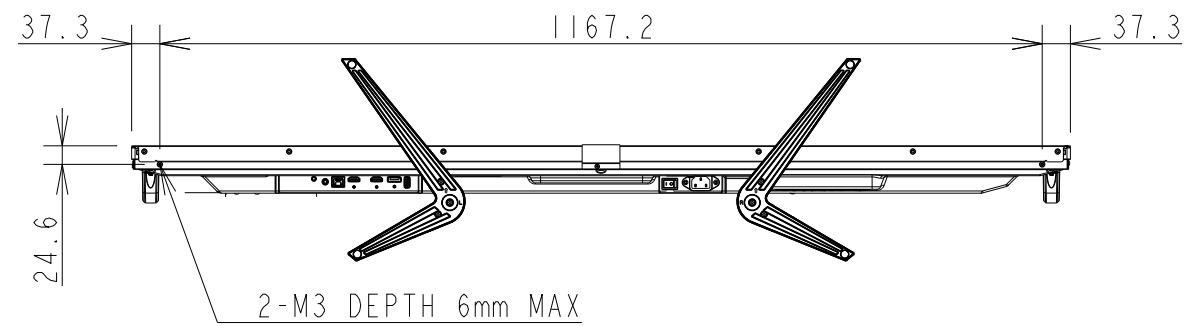

# ME551 WITH ST-401/ST-43M(HIGH) OUTLINE

UNIT	mm
MODEL	ME551 with ST-401/ST-43M High
SCALE	1/10
Sharp NEC Display solutions 2021/02/24	