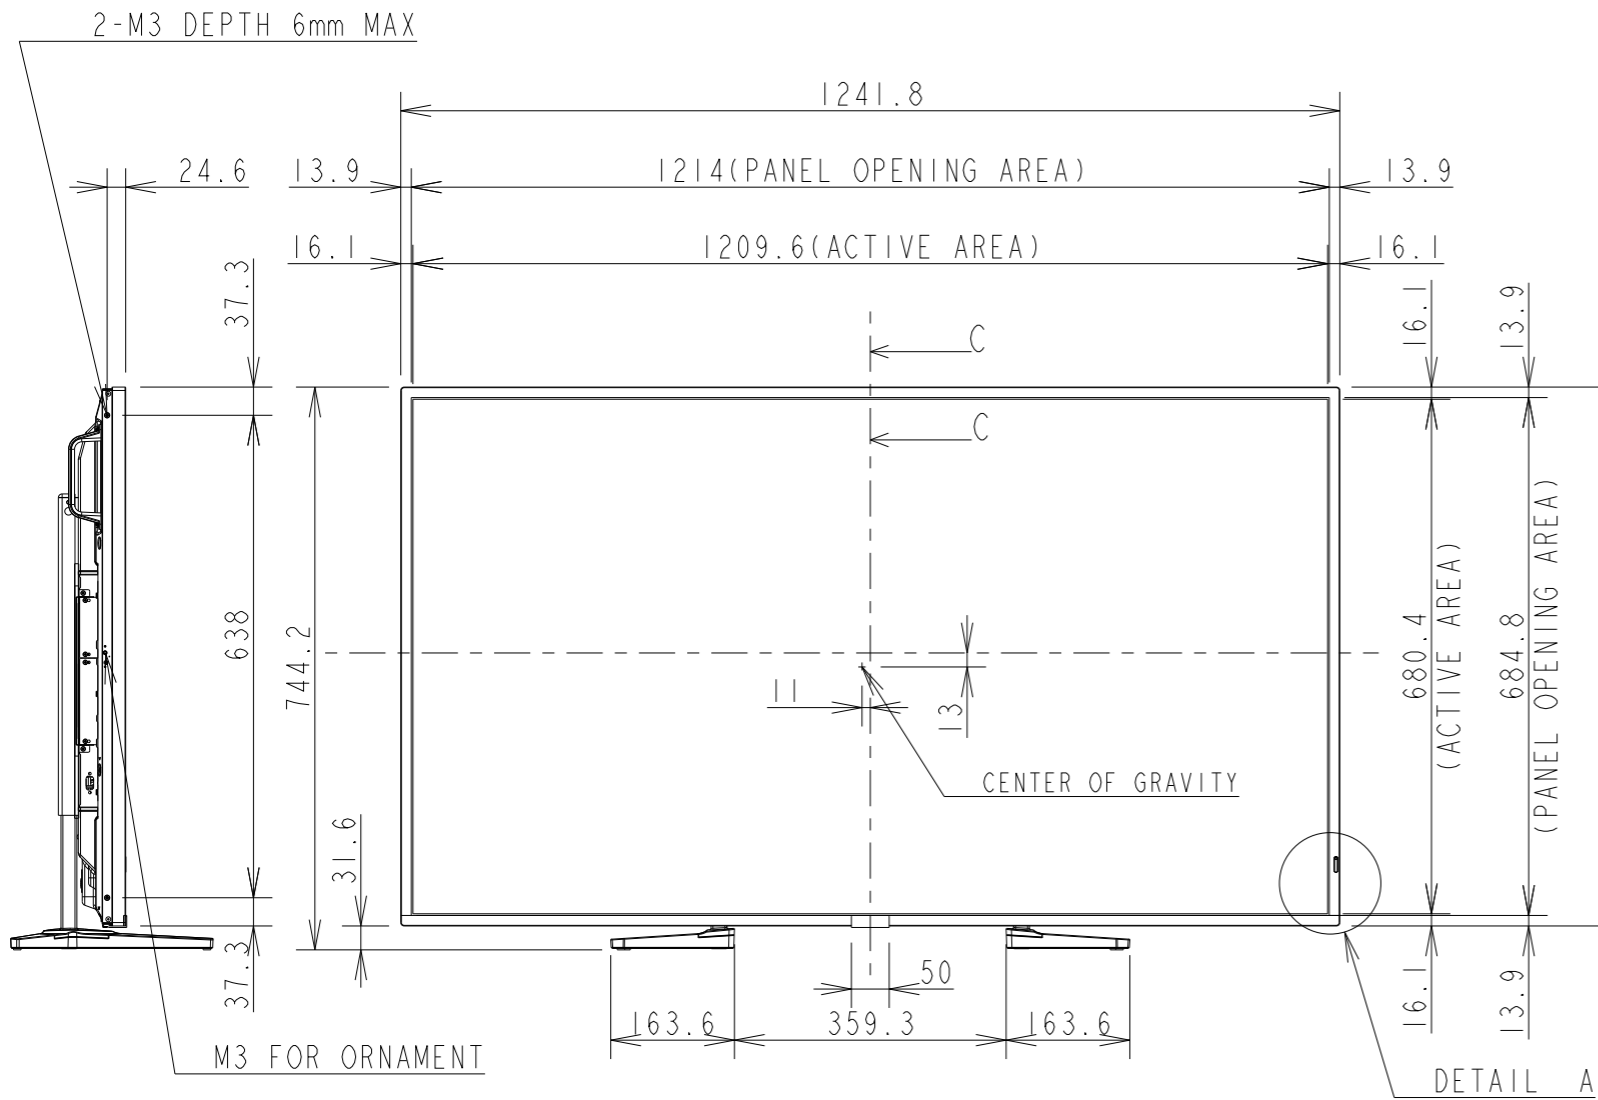

ME551 WITH ST-401/ST-43M(LOW) OUTLINE

UNIT	mm
MODEL	ME551 with ST-401/ST-43M Low
SCALE	1/10
Sharp NEC Display solutions 2021/02/24	