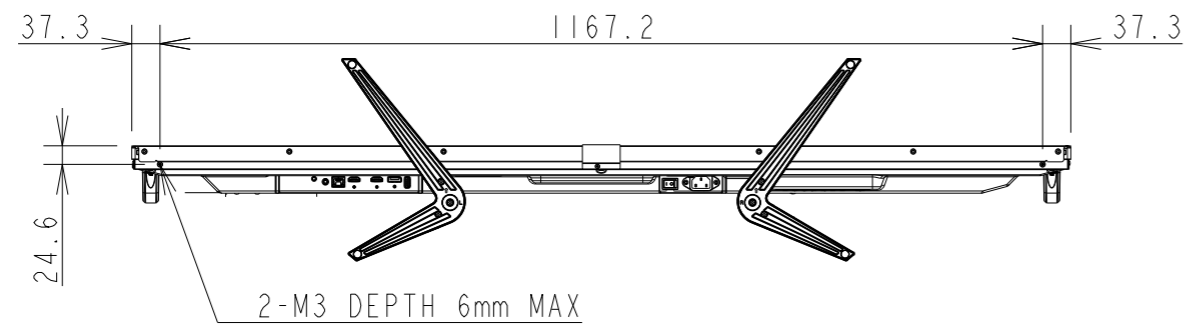

ME551 WITH ST-401/ST-43M(LOW) OUTLINE

UNIT	mm
MODEL	ME551 with ST-401/ST-43M Low
SCALE	1/10
Sharp NEC Display solutions 2021/02/24	