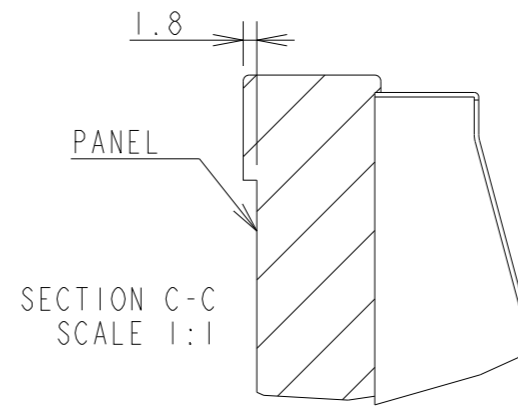

ME551 WITH ST-401/ST-43M(LOW) OUTLINE

UNIT	mm
MODEL	ME551 with ST-401/ST-43M Low
SCALE	1/10
Sharp NEC Display solutions 2021/02/24	