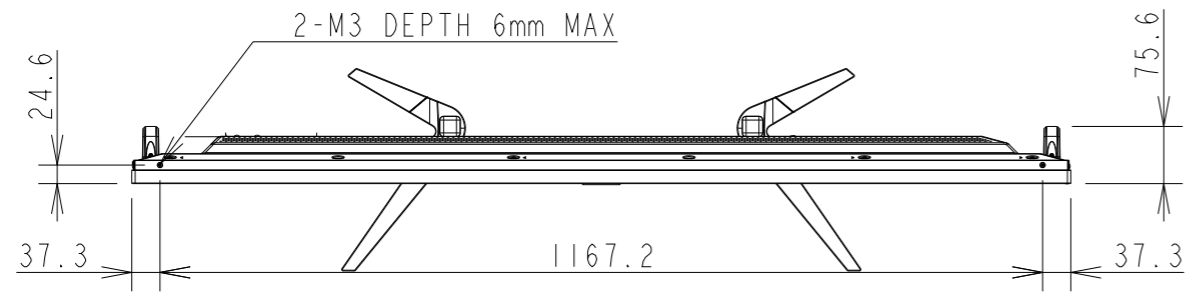

ME551 WITH ST-401/ST-43M(LOW) OUTLINE

UNIT	mm
MODEL	ME551 with ST-401/ST-43M Low
SCALE	1/10
Sharp NEC Display solutions 2021/02/24	