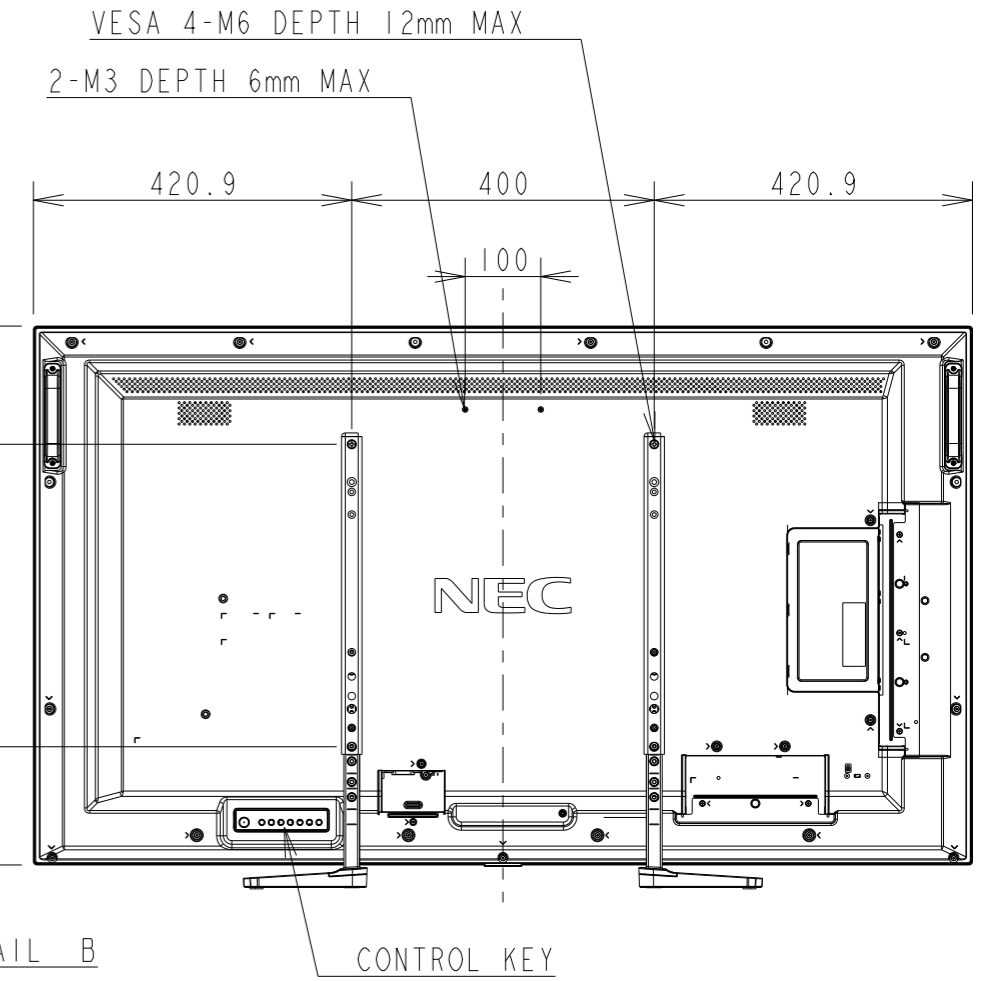

ME551 WITH ST-401/ST-43M(LOW) OUTLINE

UNIT	mm
MODEL	ME551 with ST-401/ST-43M Low
SCALE	1/10
Sharp NEC Display solutions 2021/02/24	