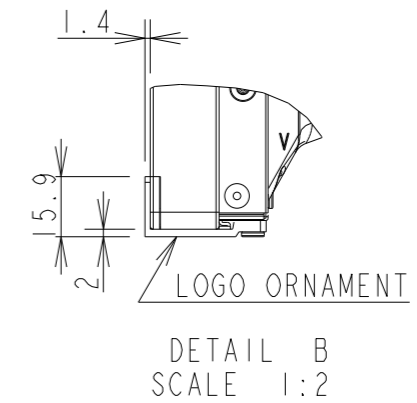

ME551 WITH ST-401/ST-43M(LOW) OUTLINE

UNIT	mm
MODEL	ME551 with ST-401/ST-43M Low
SCALE	1/10
Sharp NEC Display solutions 2021/02/24	