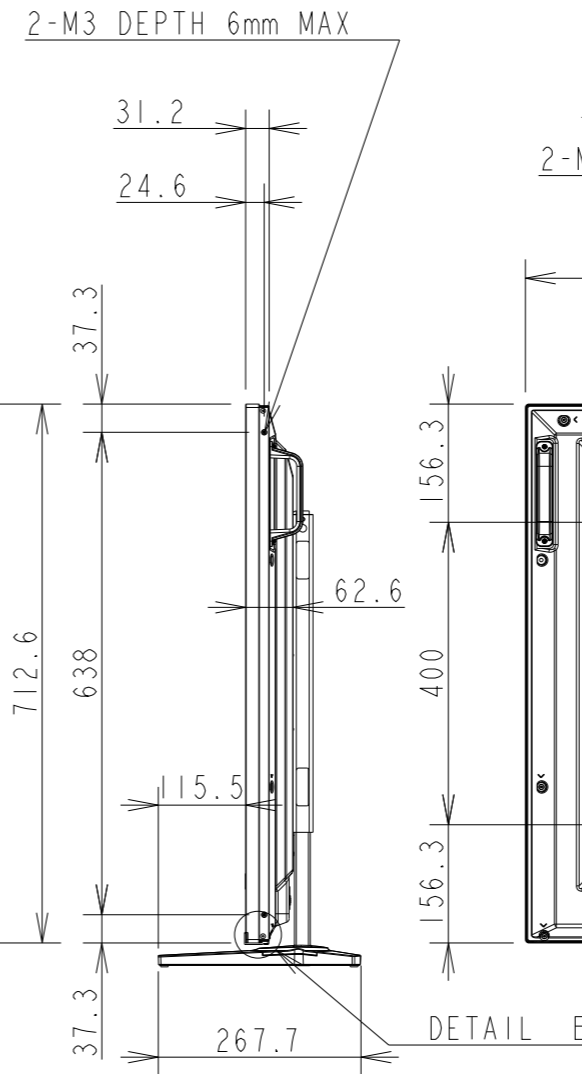

ME551 WITH ST-401/ST-43M(LOW) OUTLINE

UNIT	mm
MODEL	ME551 with ST-401/ST-43M Low
SCALE	1/10
Sharp NEC Display solutions 2021/02/24	