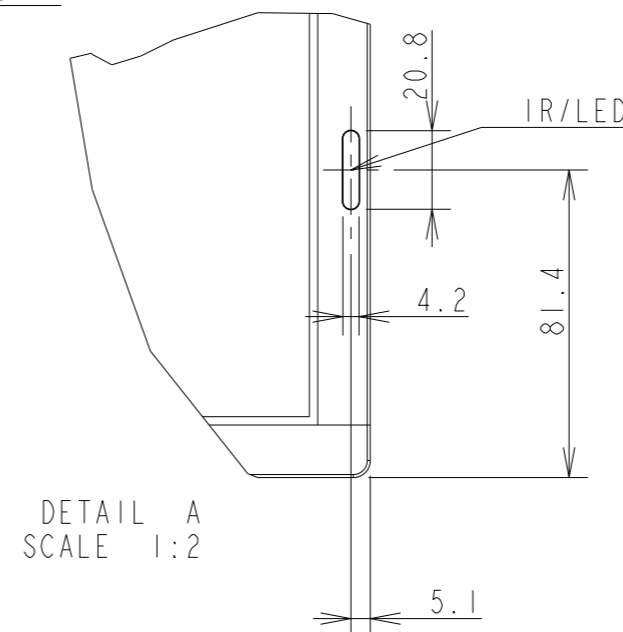

ME551 WITH ST-401/ST-43M(LOW) OUTLINE

UNIT	mm
MODEL	ME551 with ST-401/ST-43M Low
SCALE	1/10
Sharp NEC Display solutions 2021/02/24	