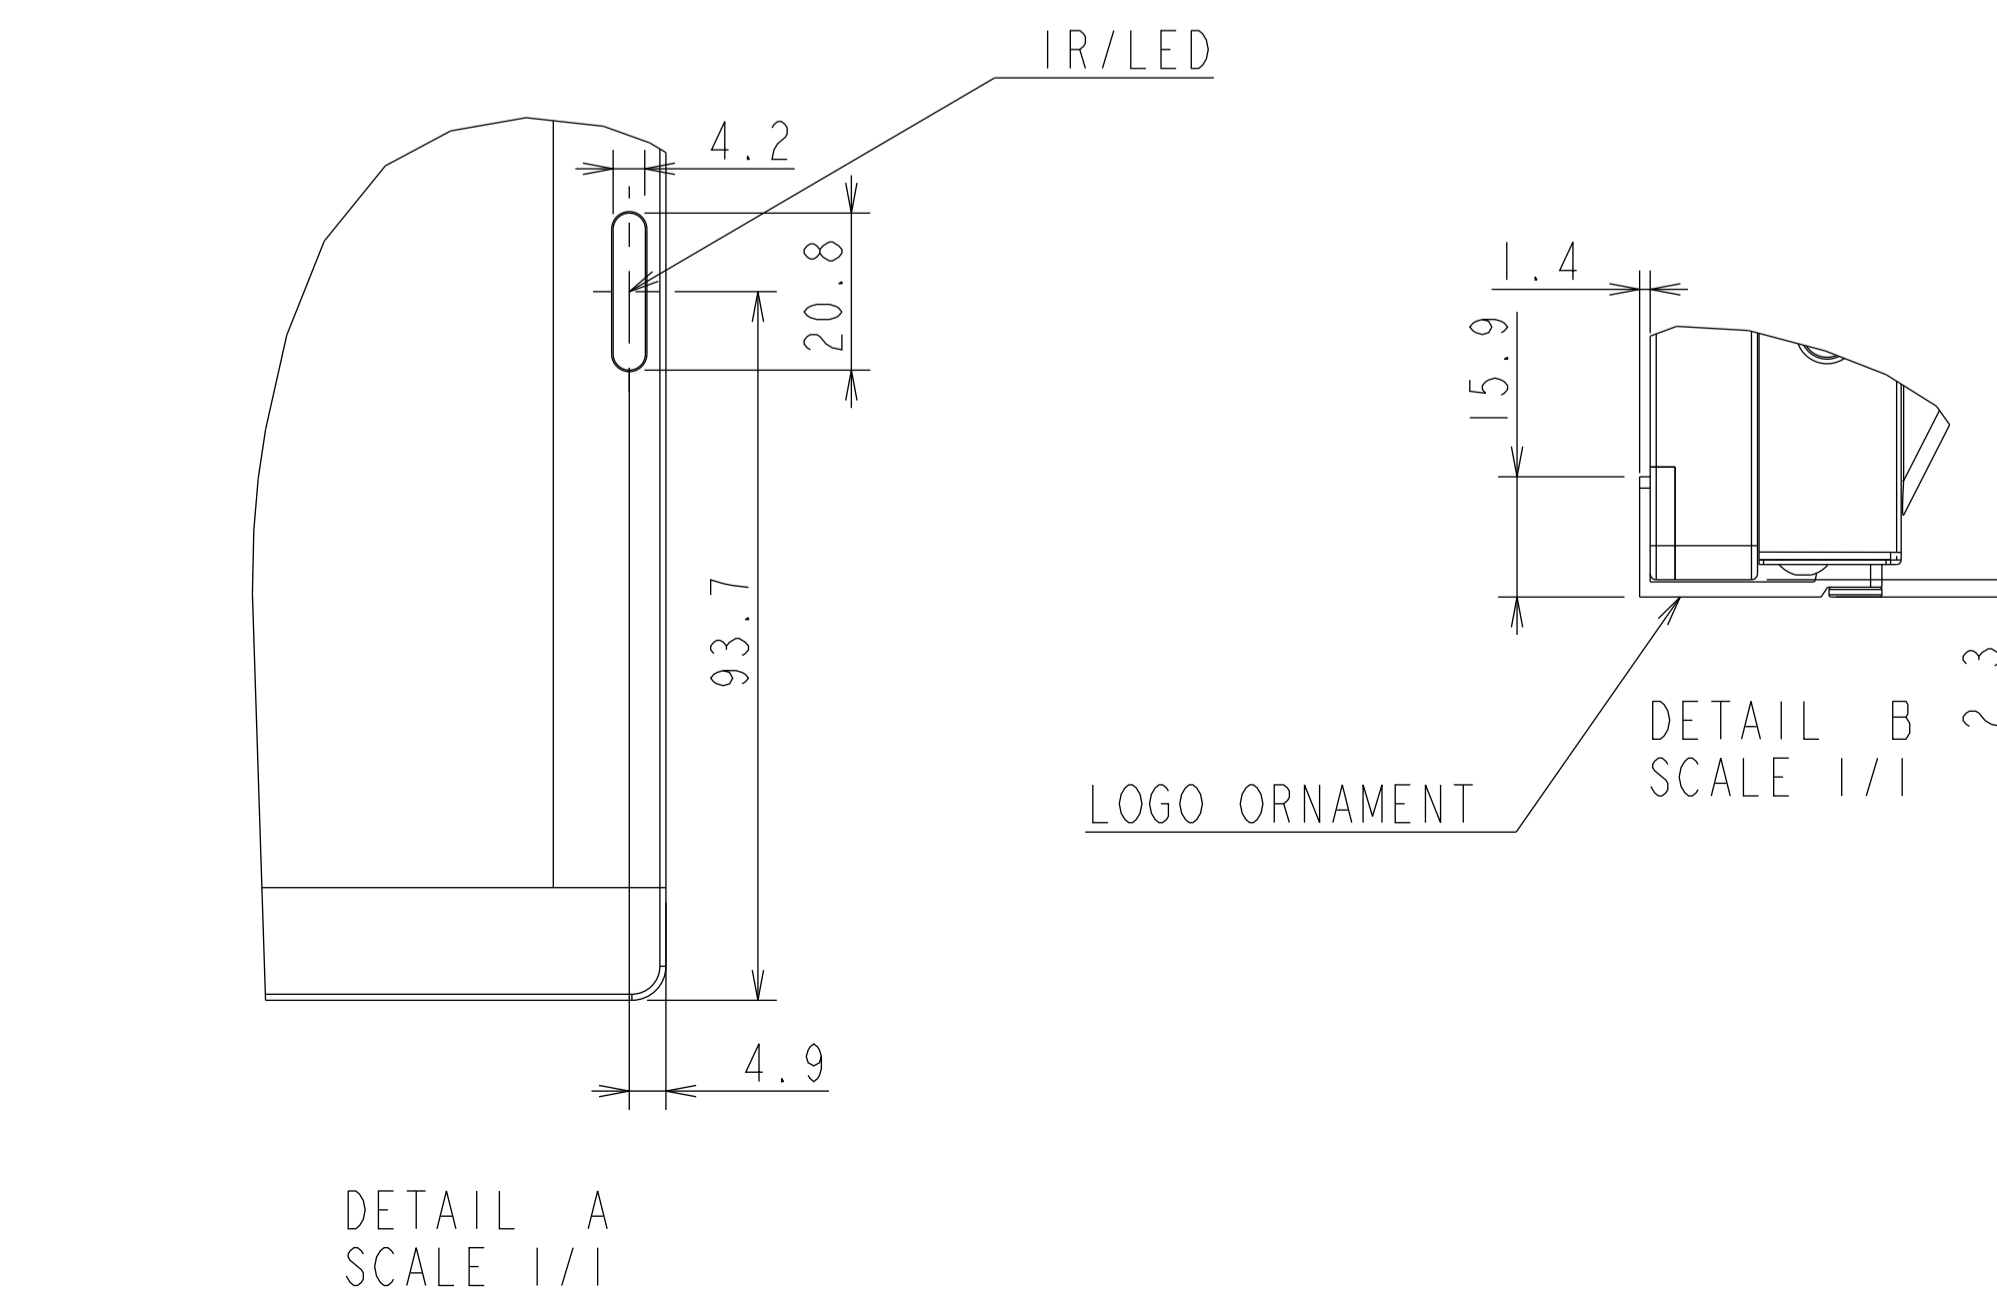

# ME651 OUTLINE

UNIT	mm
MODEL	ME651
SCALE	1/5
Sharp NEC Display solutions 2020/11/06	