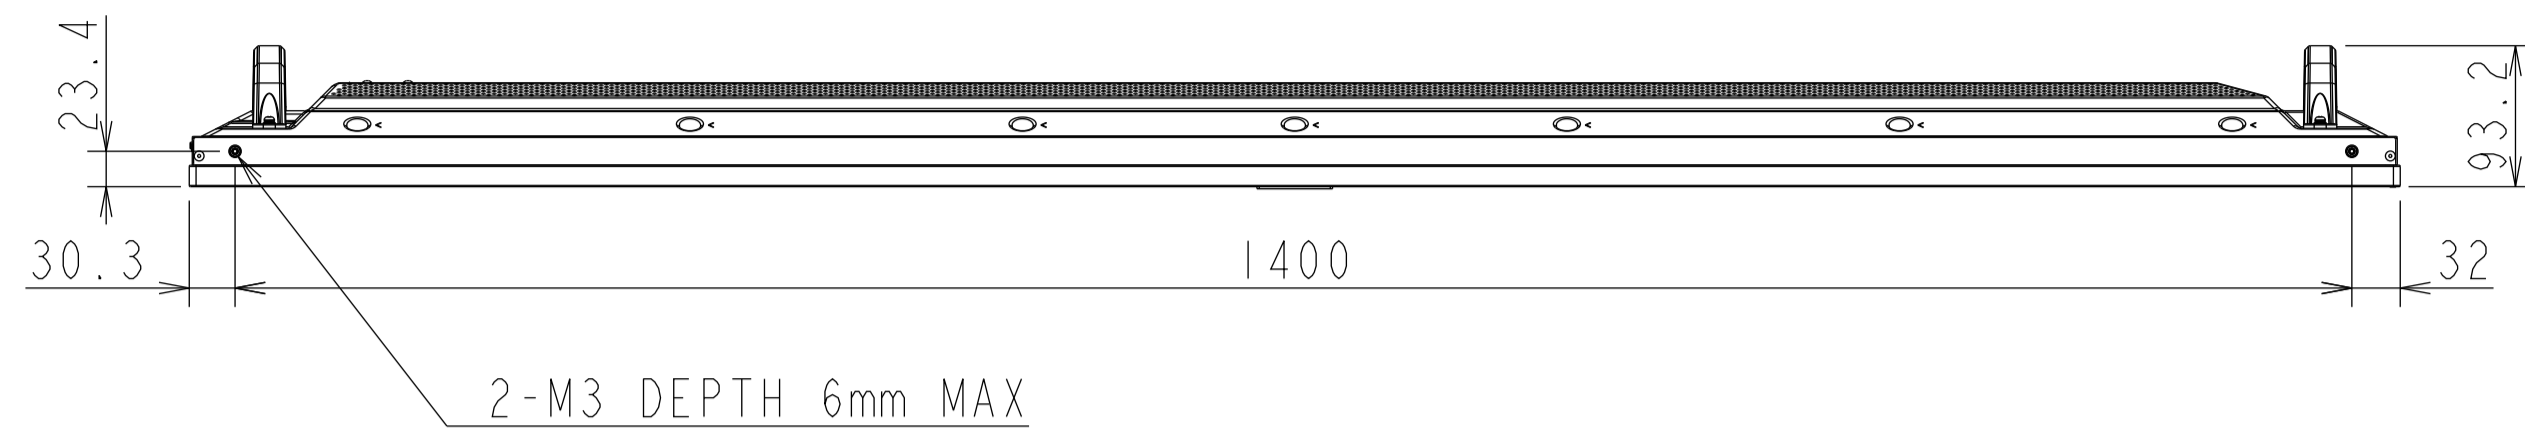

# ME651 OUTLINE

UNIT	mm
MODEL	ME651
SCALE	1/5
Sharp NEC Display solutions 2020/11/06	