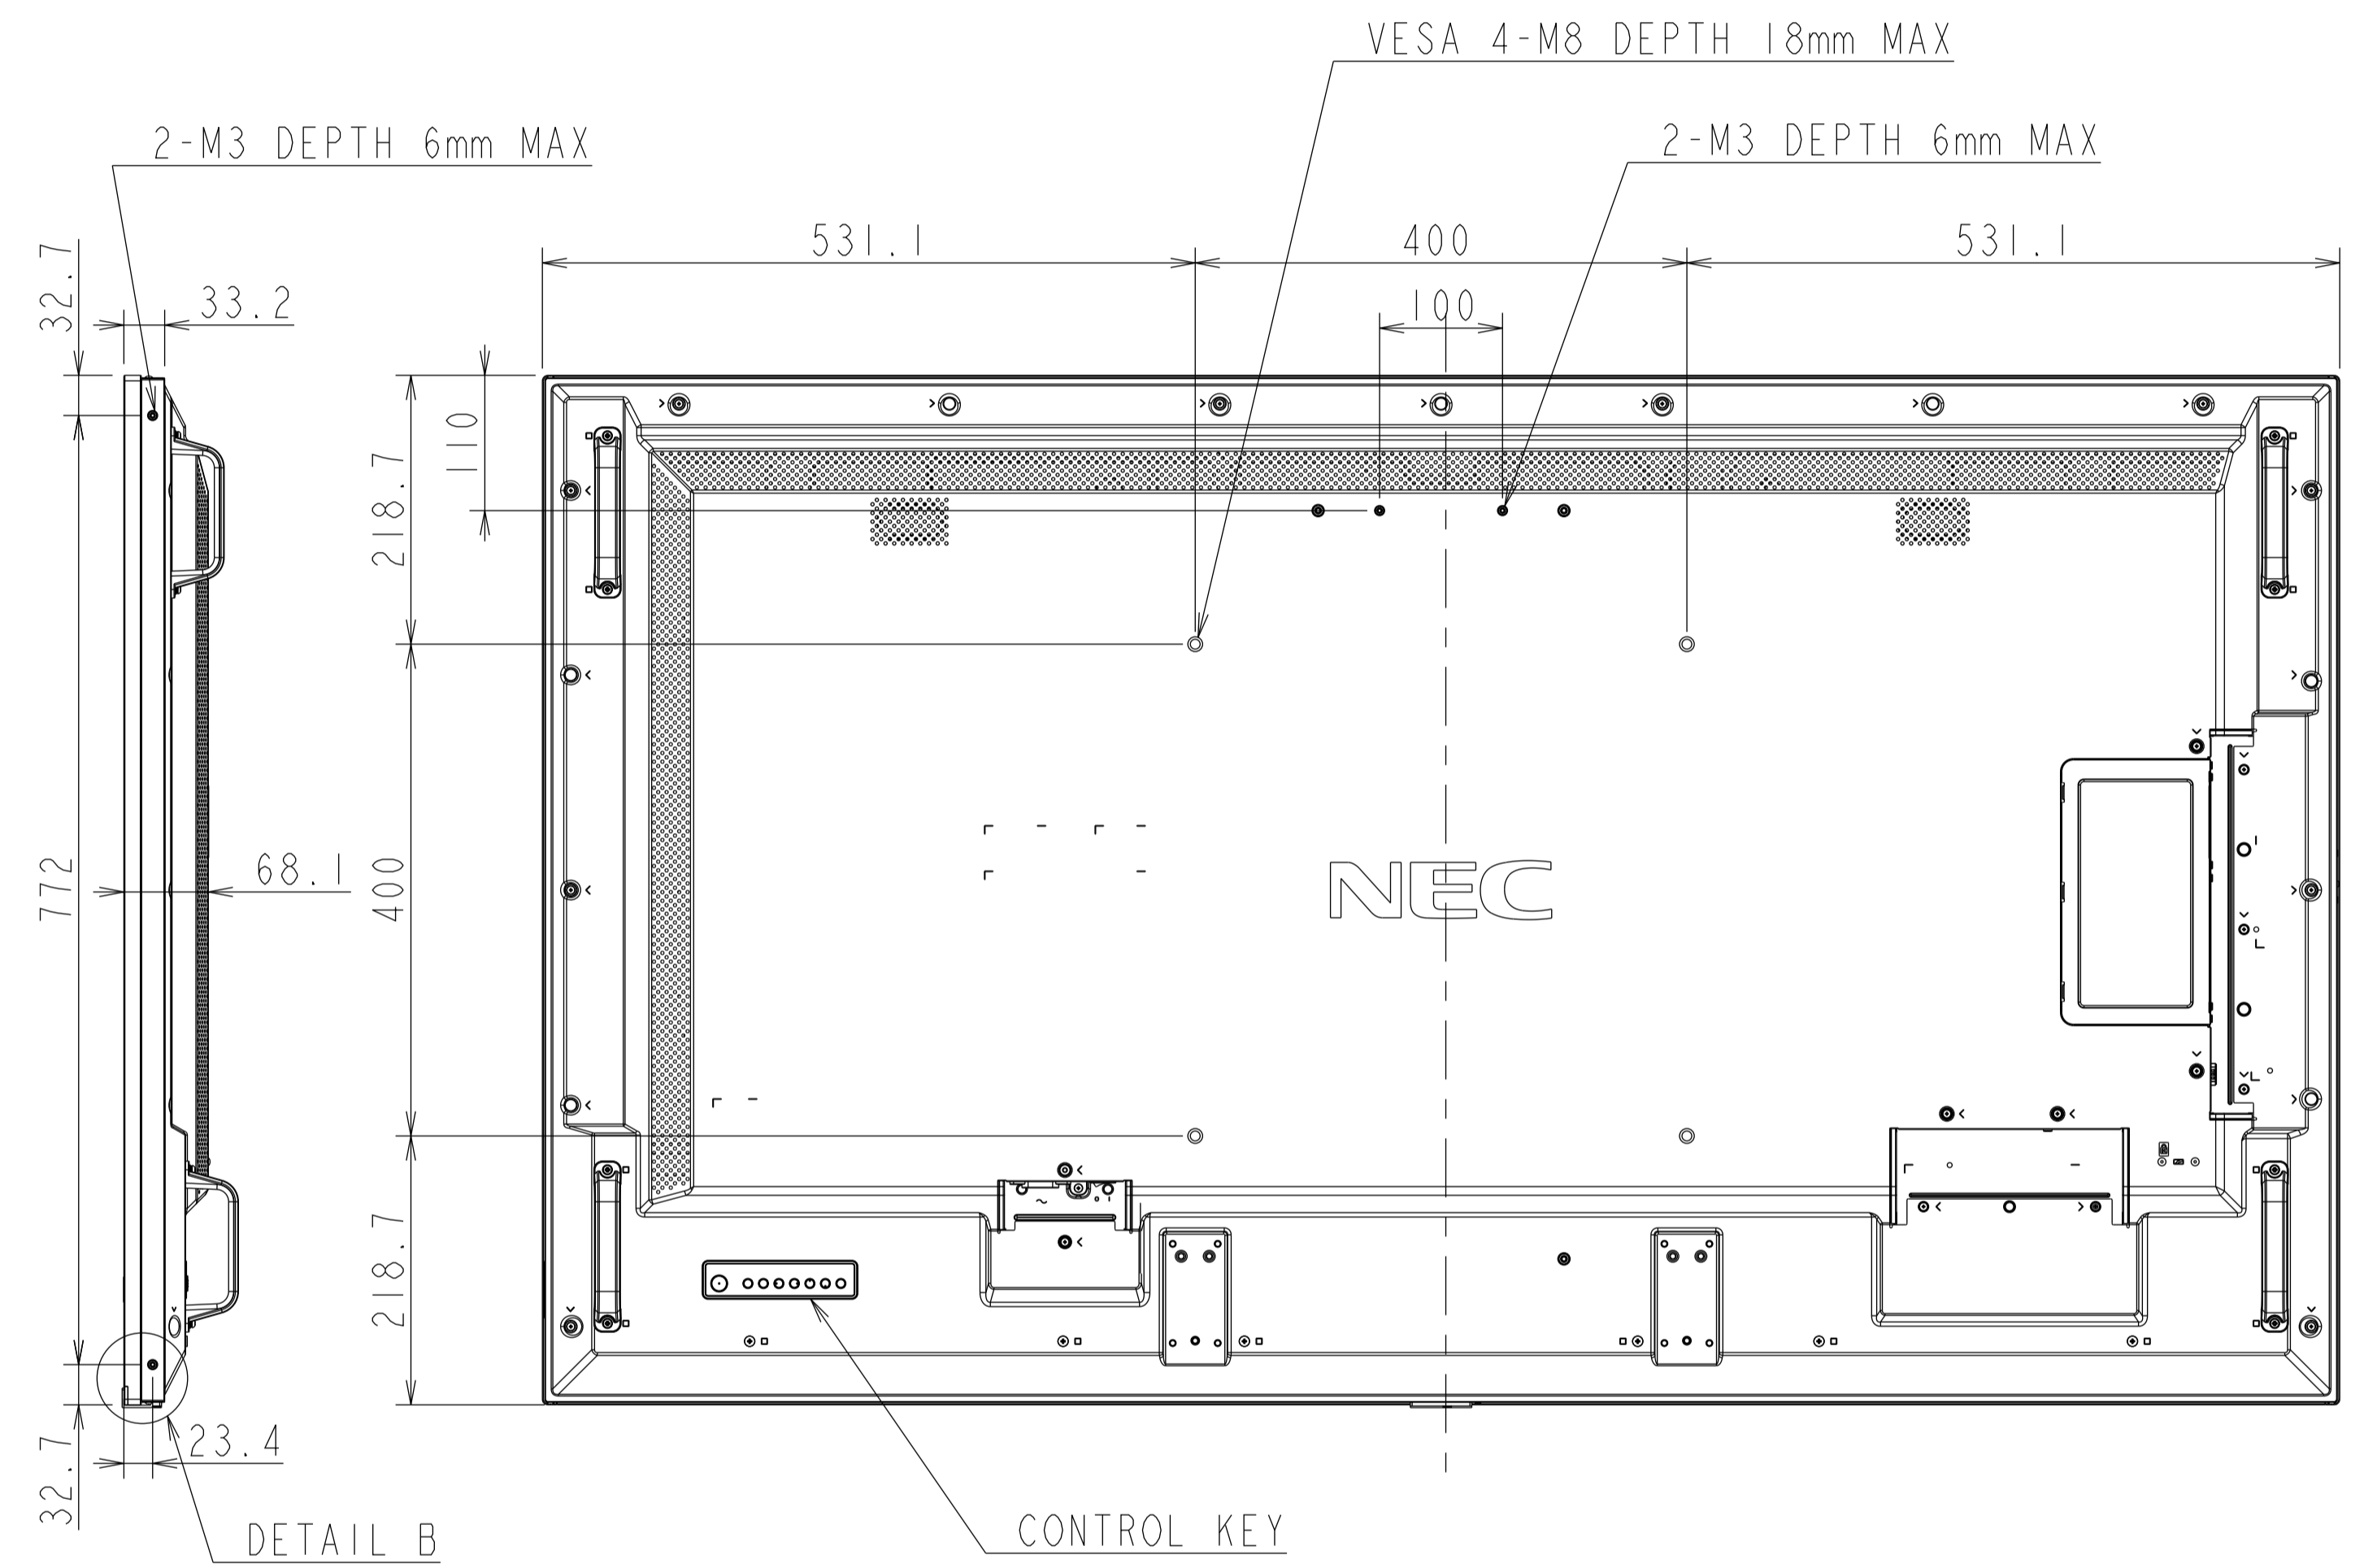

# ME651 OUTLINE

UNIT	mm
MODEL	ME651
SCALE	1/5
Sharp NEC Display solutions 2020/11/06	