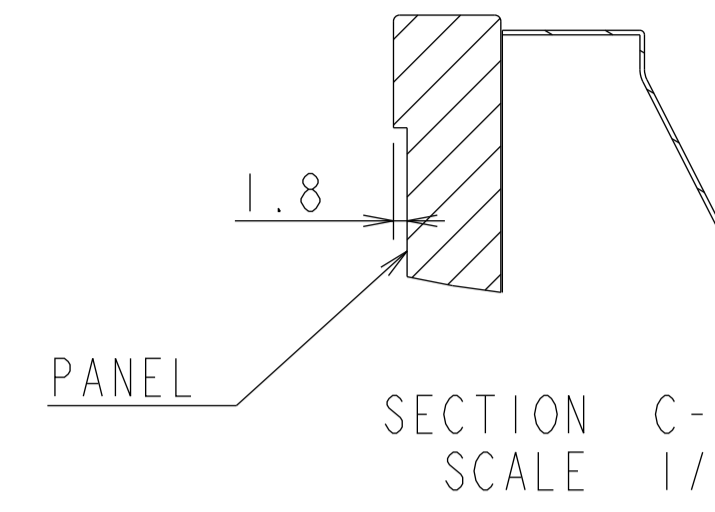

# ME651 OUTLINE

UNIT	mm
MODEL	ME651
SCALE	1/5
Sharp NEC Display solutions 2020/11/06	