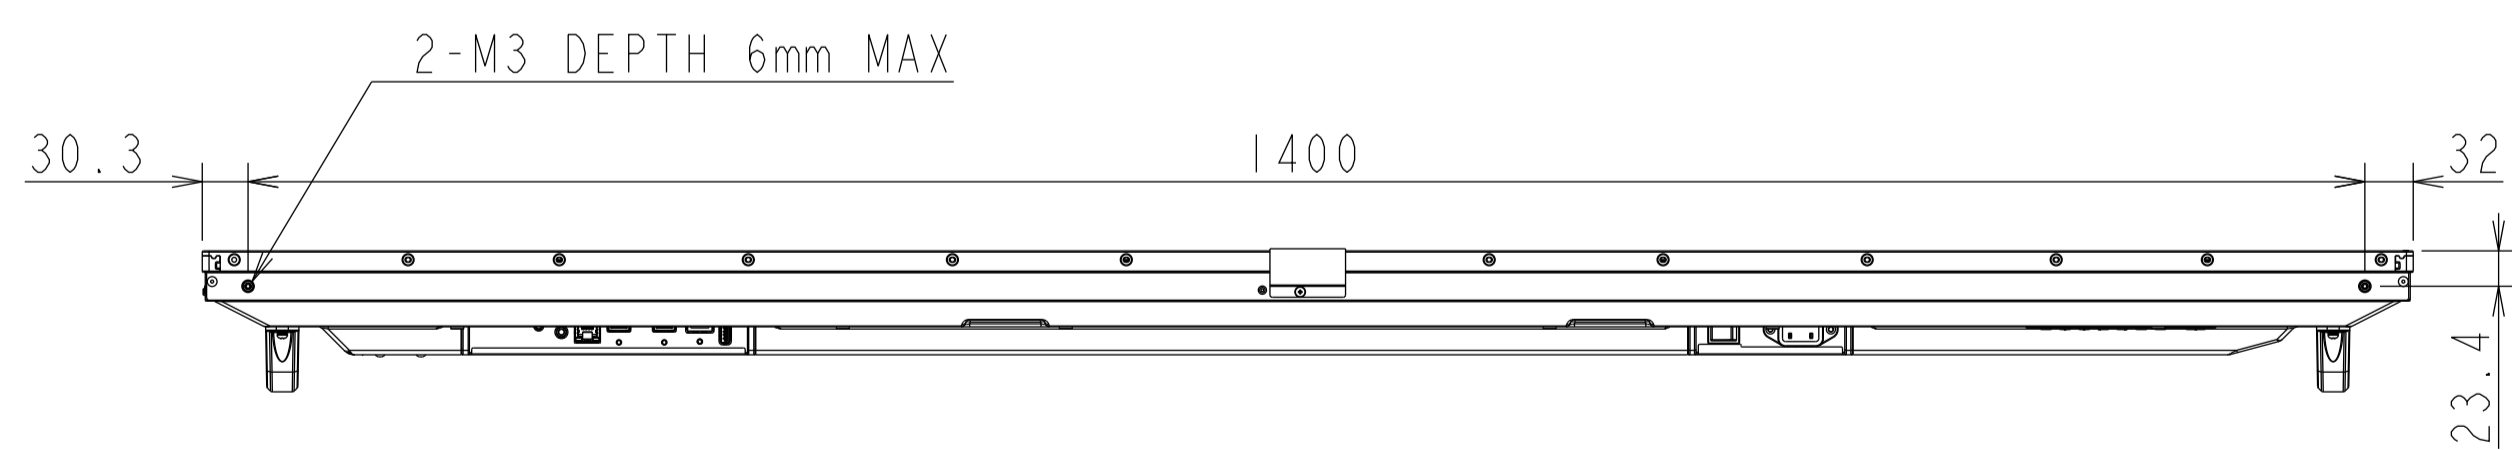

# ME651 OUTLINE

UNIT	mm
MODEL	ME651
SCALE	1/5
Sharp NEC Display solutions 2020/11/06	