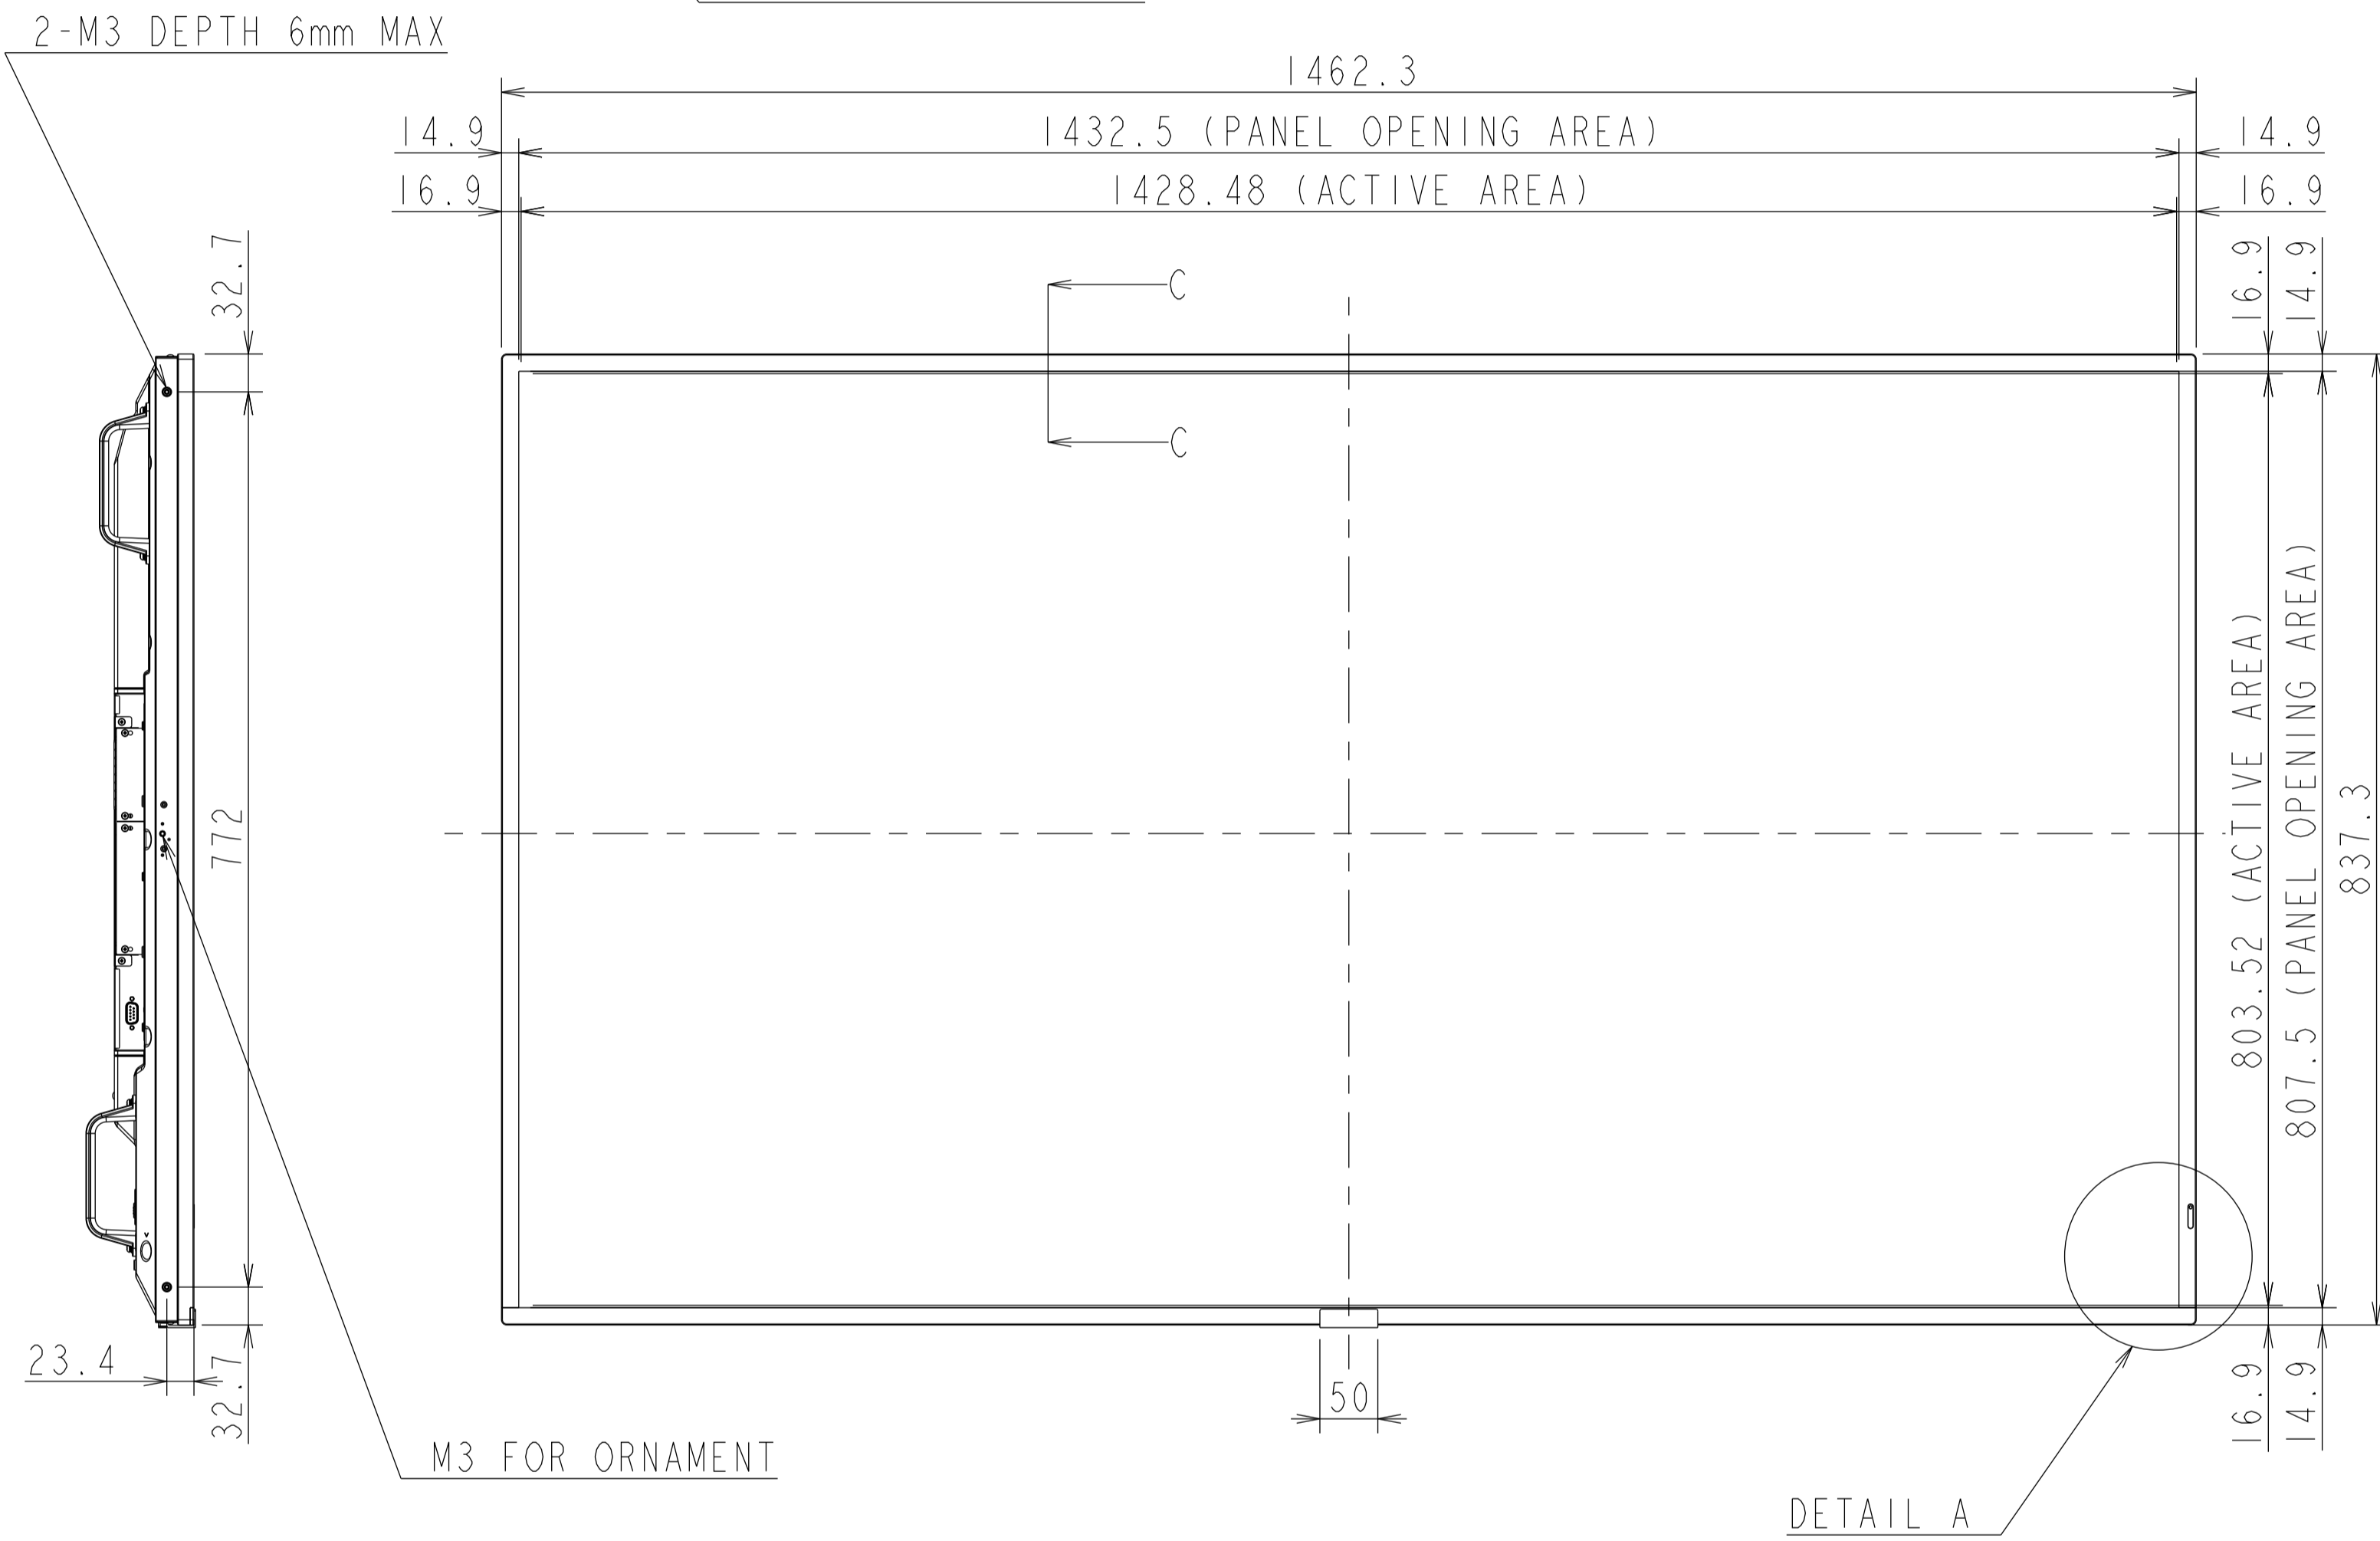

# ME651 OUTLINE

UNIT	mm
MODEL	ME651
SCALE	1/5
Sharp NEC Display solutions 2020/11/06	