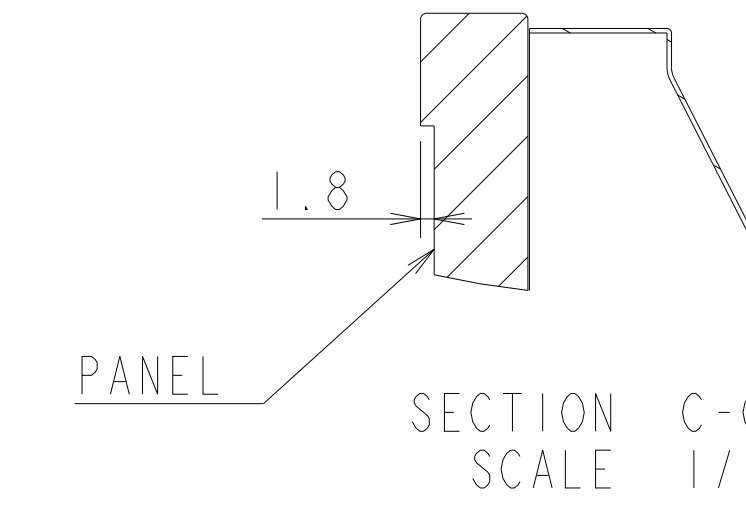

# ME651 WITH ST-65M OUTLINE

UNIT	mm
MODEL	ME651 with ST-65M
SCALE	1/5
Sharp NEC Display solutions 2021/02/26	