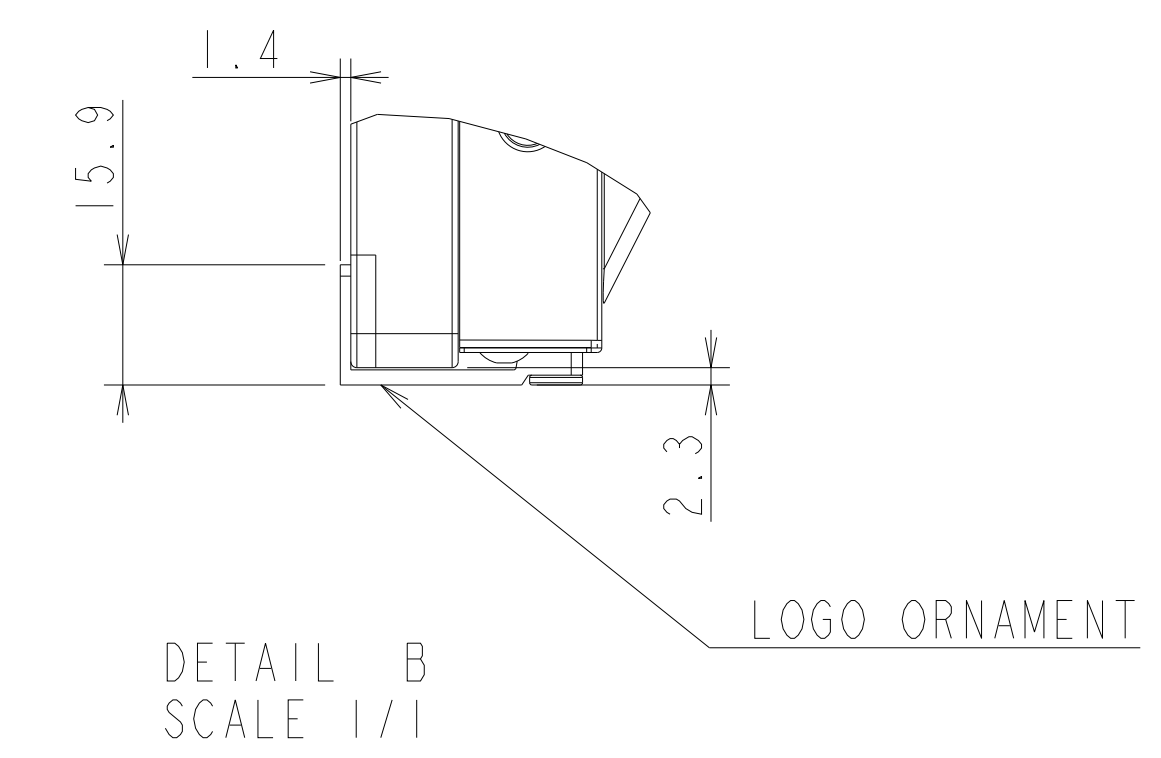

# ME651 WITH ST-65M OUTLINE

UNIT	mm
MODEL	ME651 with ST-65M
SCALE	1/5
Sharp NEC Display solutions 2021/02/26	