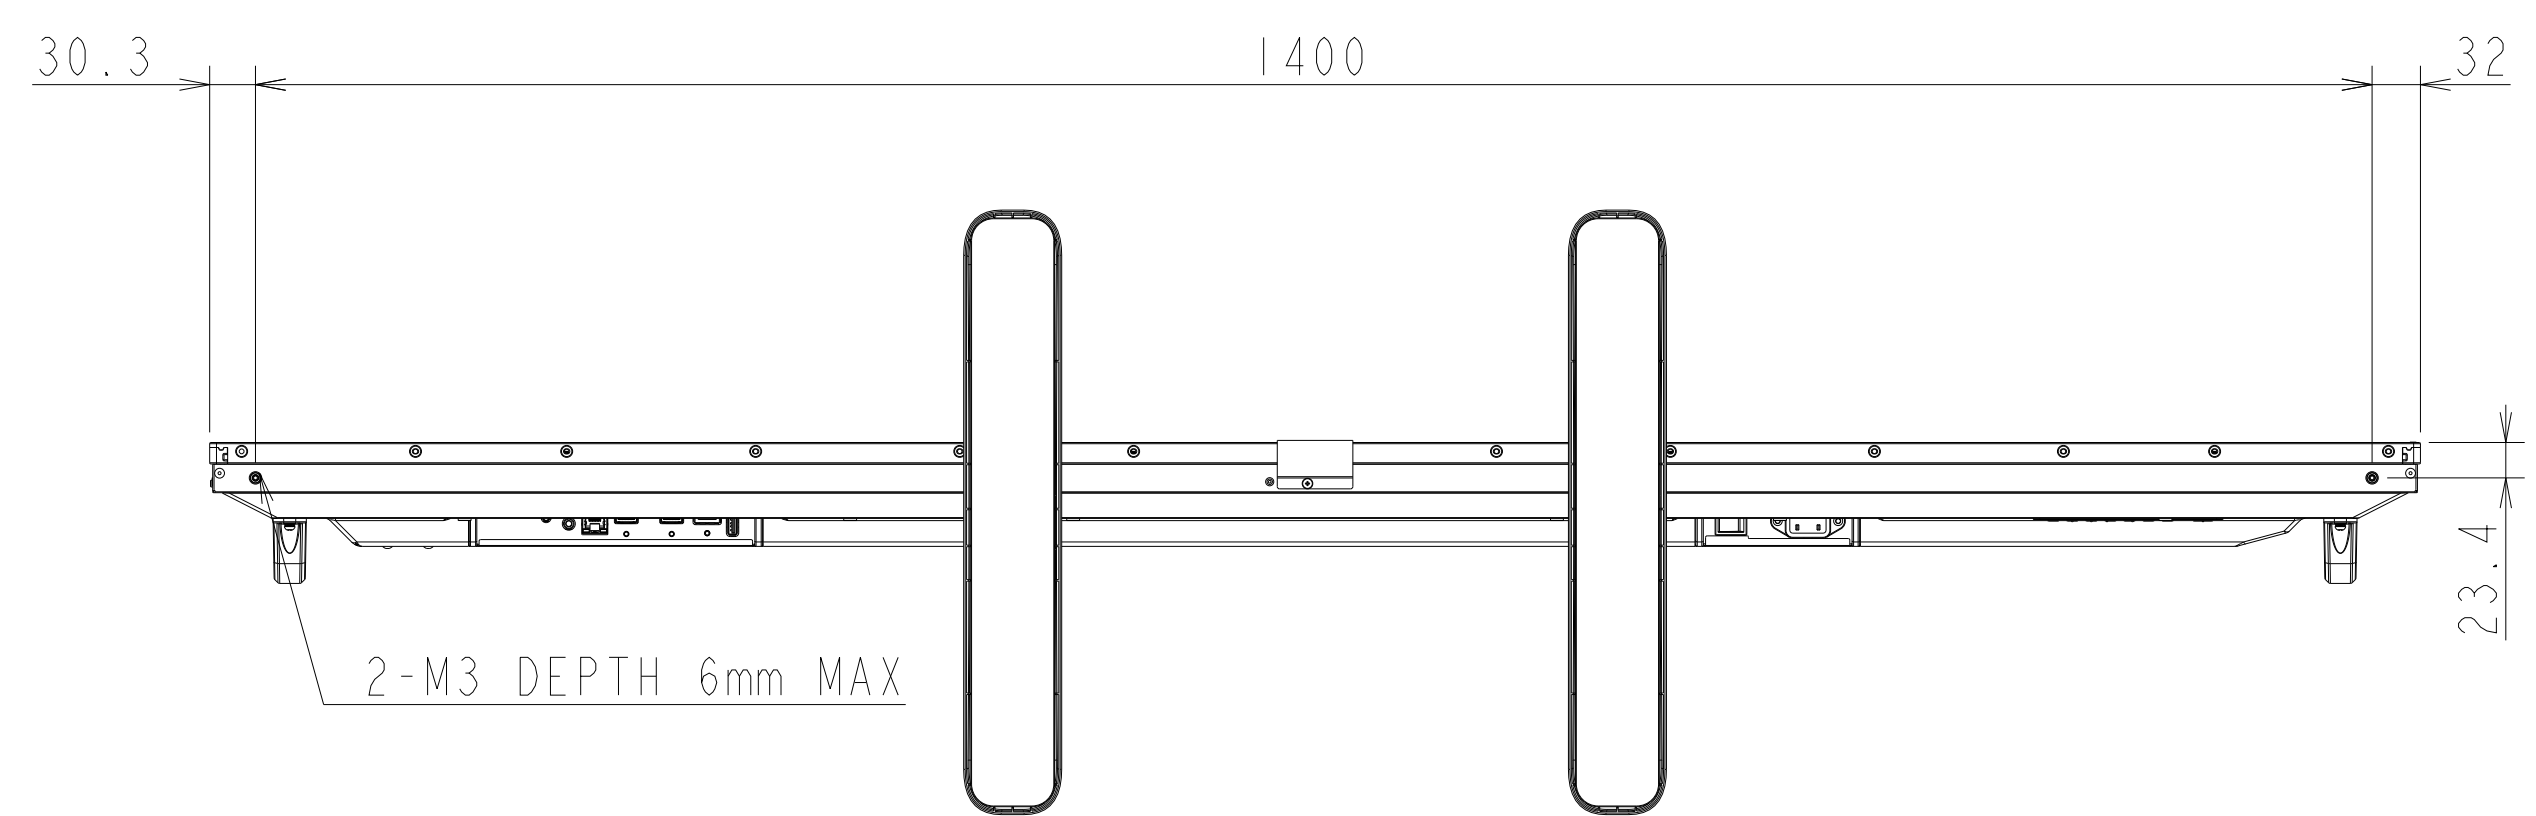

# ME651 WITH ST-65M OUTLINE

UNIT	mm
MODEL	ME651 with ST-65M
SCALE	1/5
Sharp NEC Display solutions 2021/02/26	