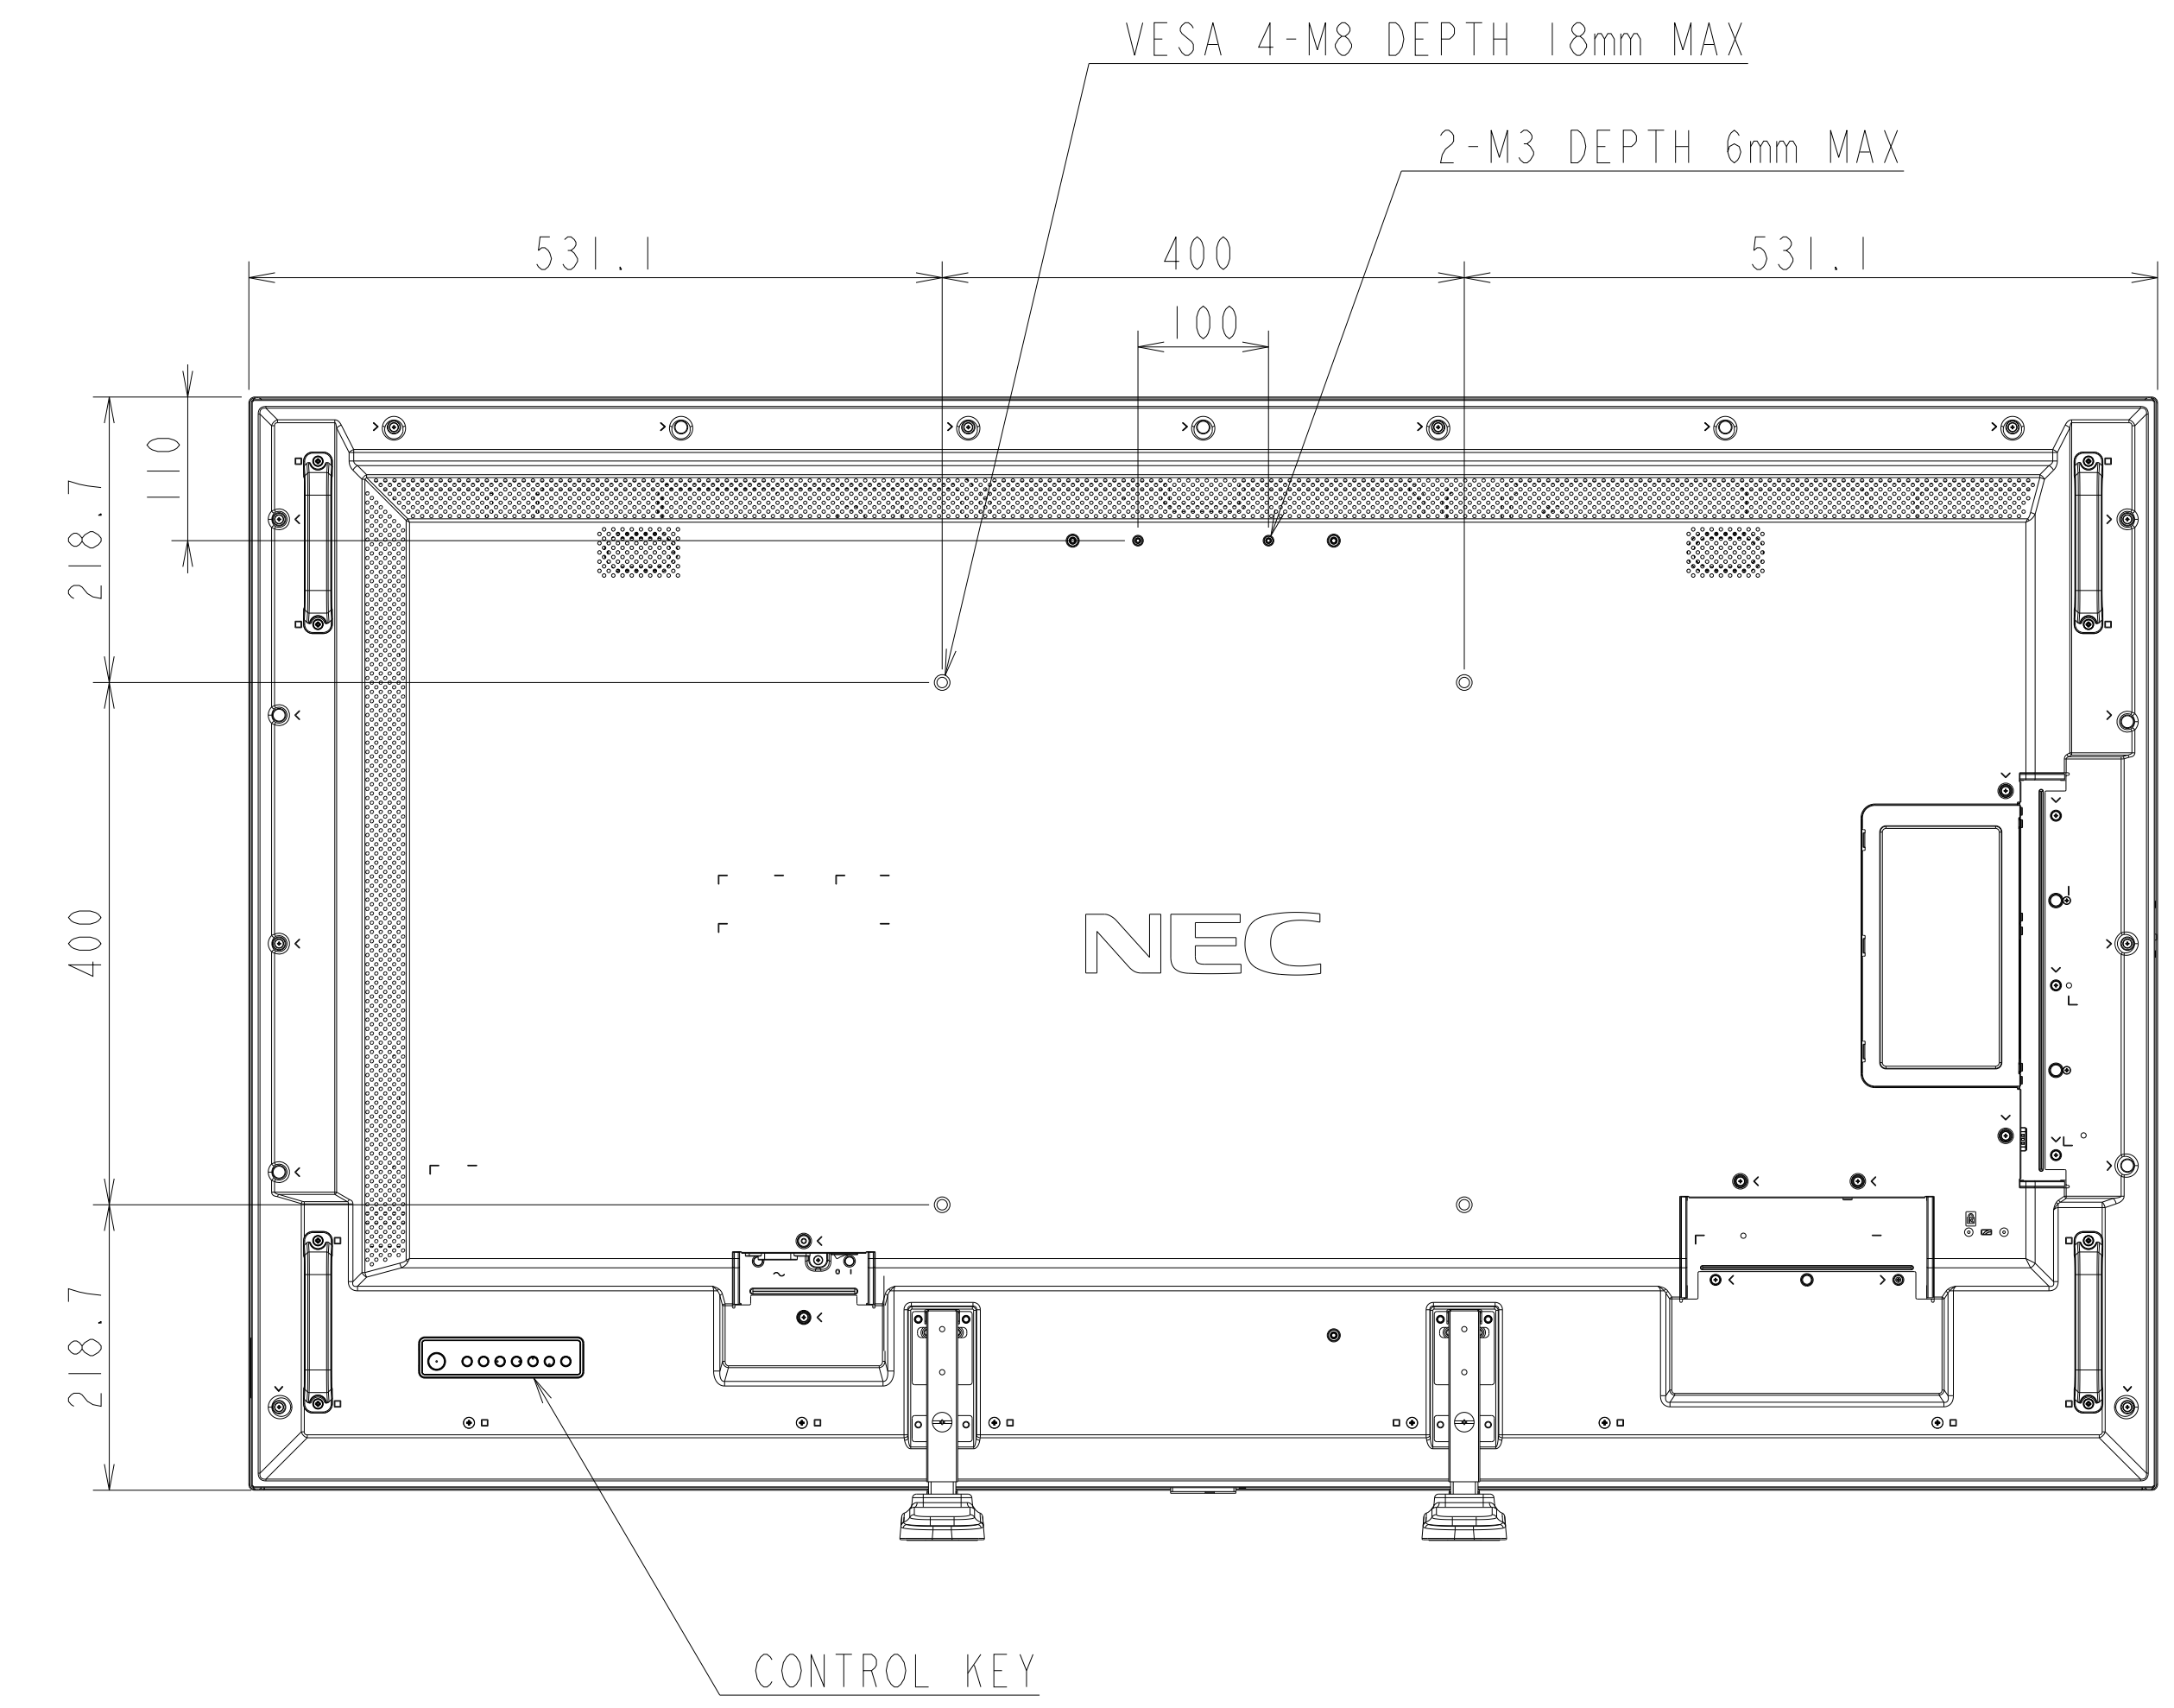

# ME651 WITH ST-65M OUTLINE

UNIT	mm
MODEL	ME651 with ST-65M
SCALE	1/5
Sharp NEC Display solutions 2021/02/26	