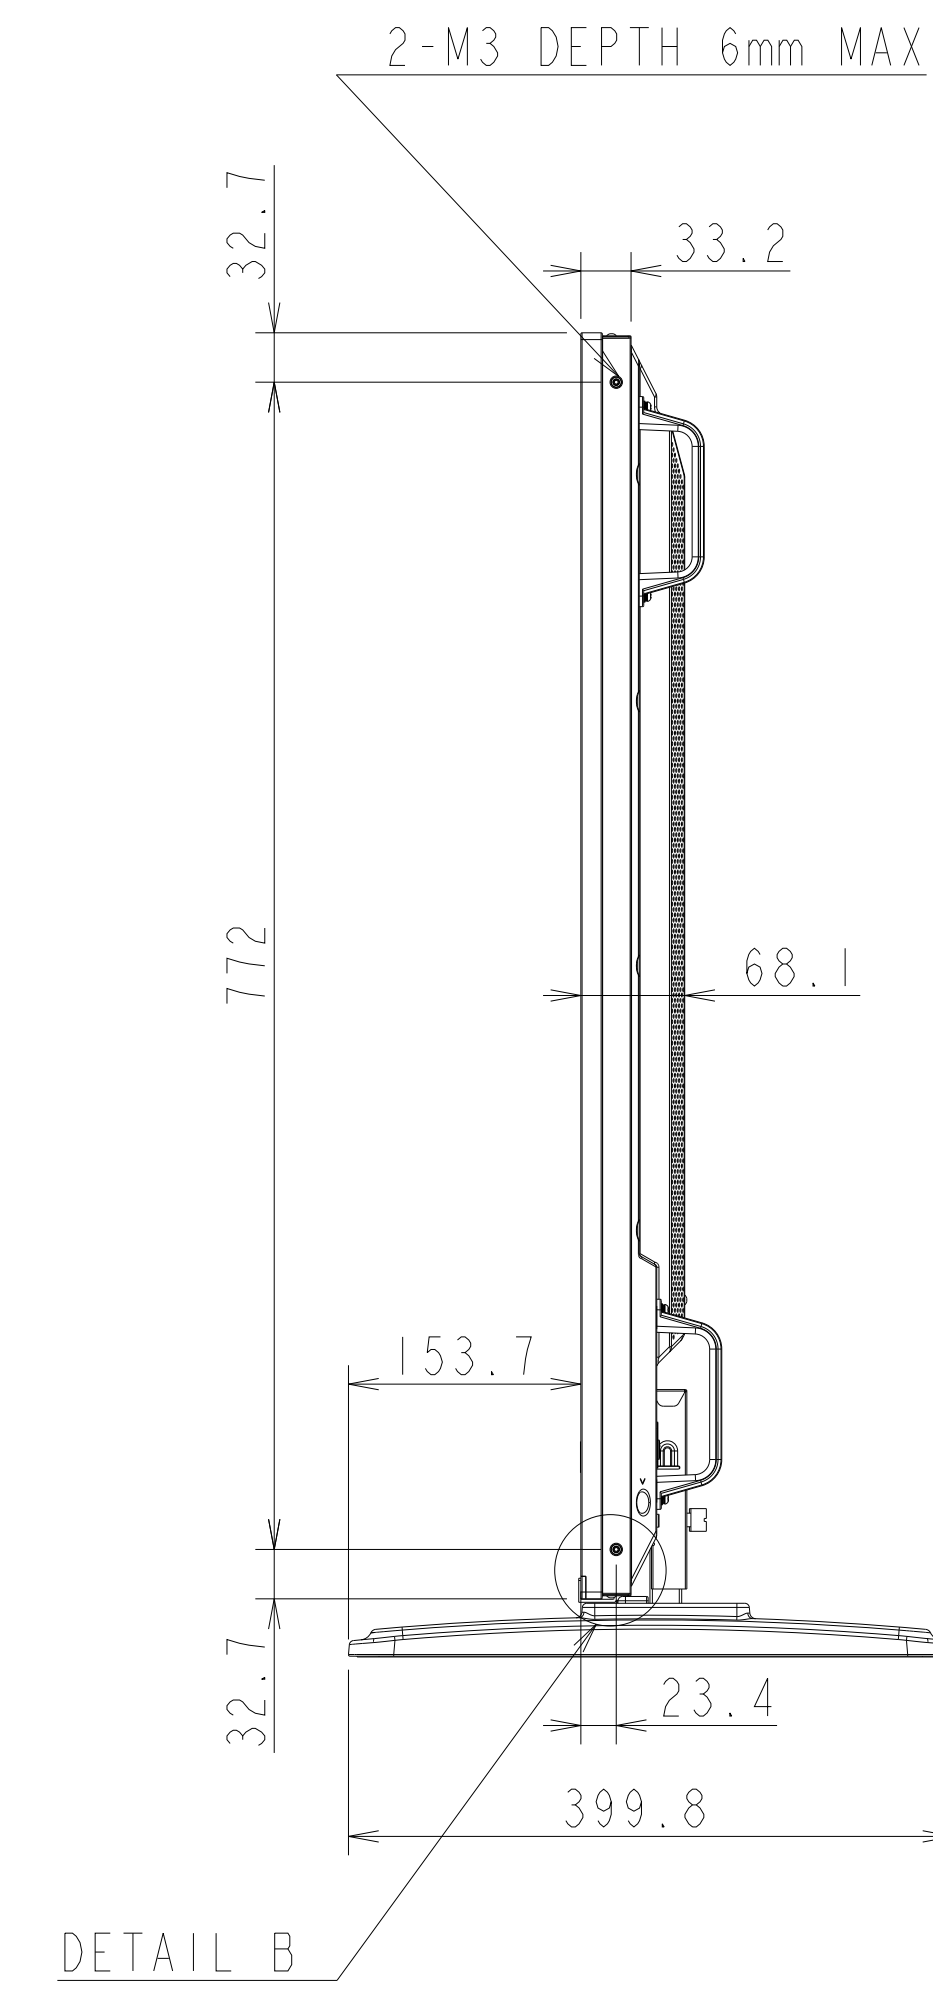

# ME651 WITH ST-65M OUTLINE

UNIT	mm
MODEL	ME651 with ST-65M
SCALE	1/5
Sharp NEC Display solutions 2021/02/26	