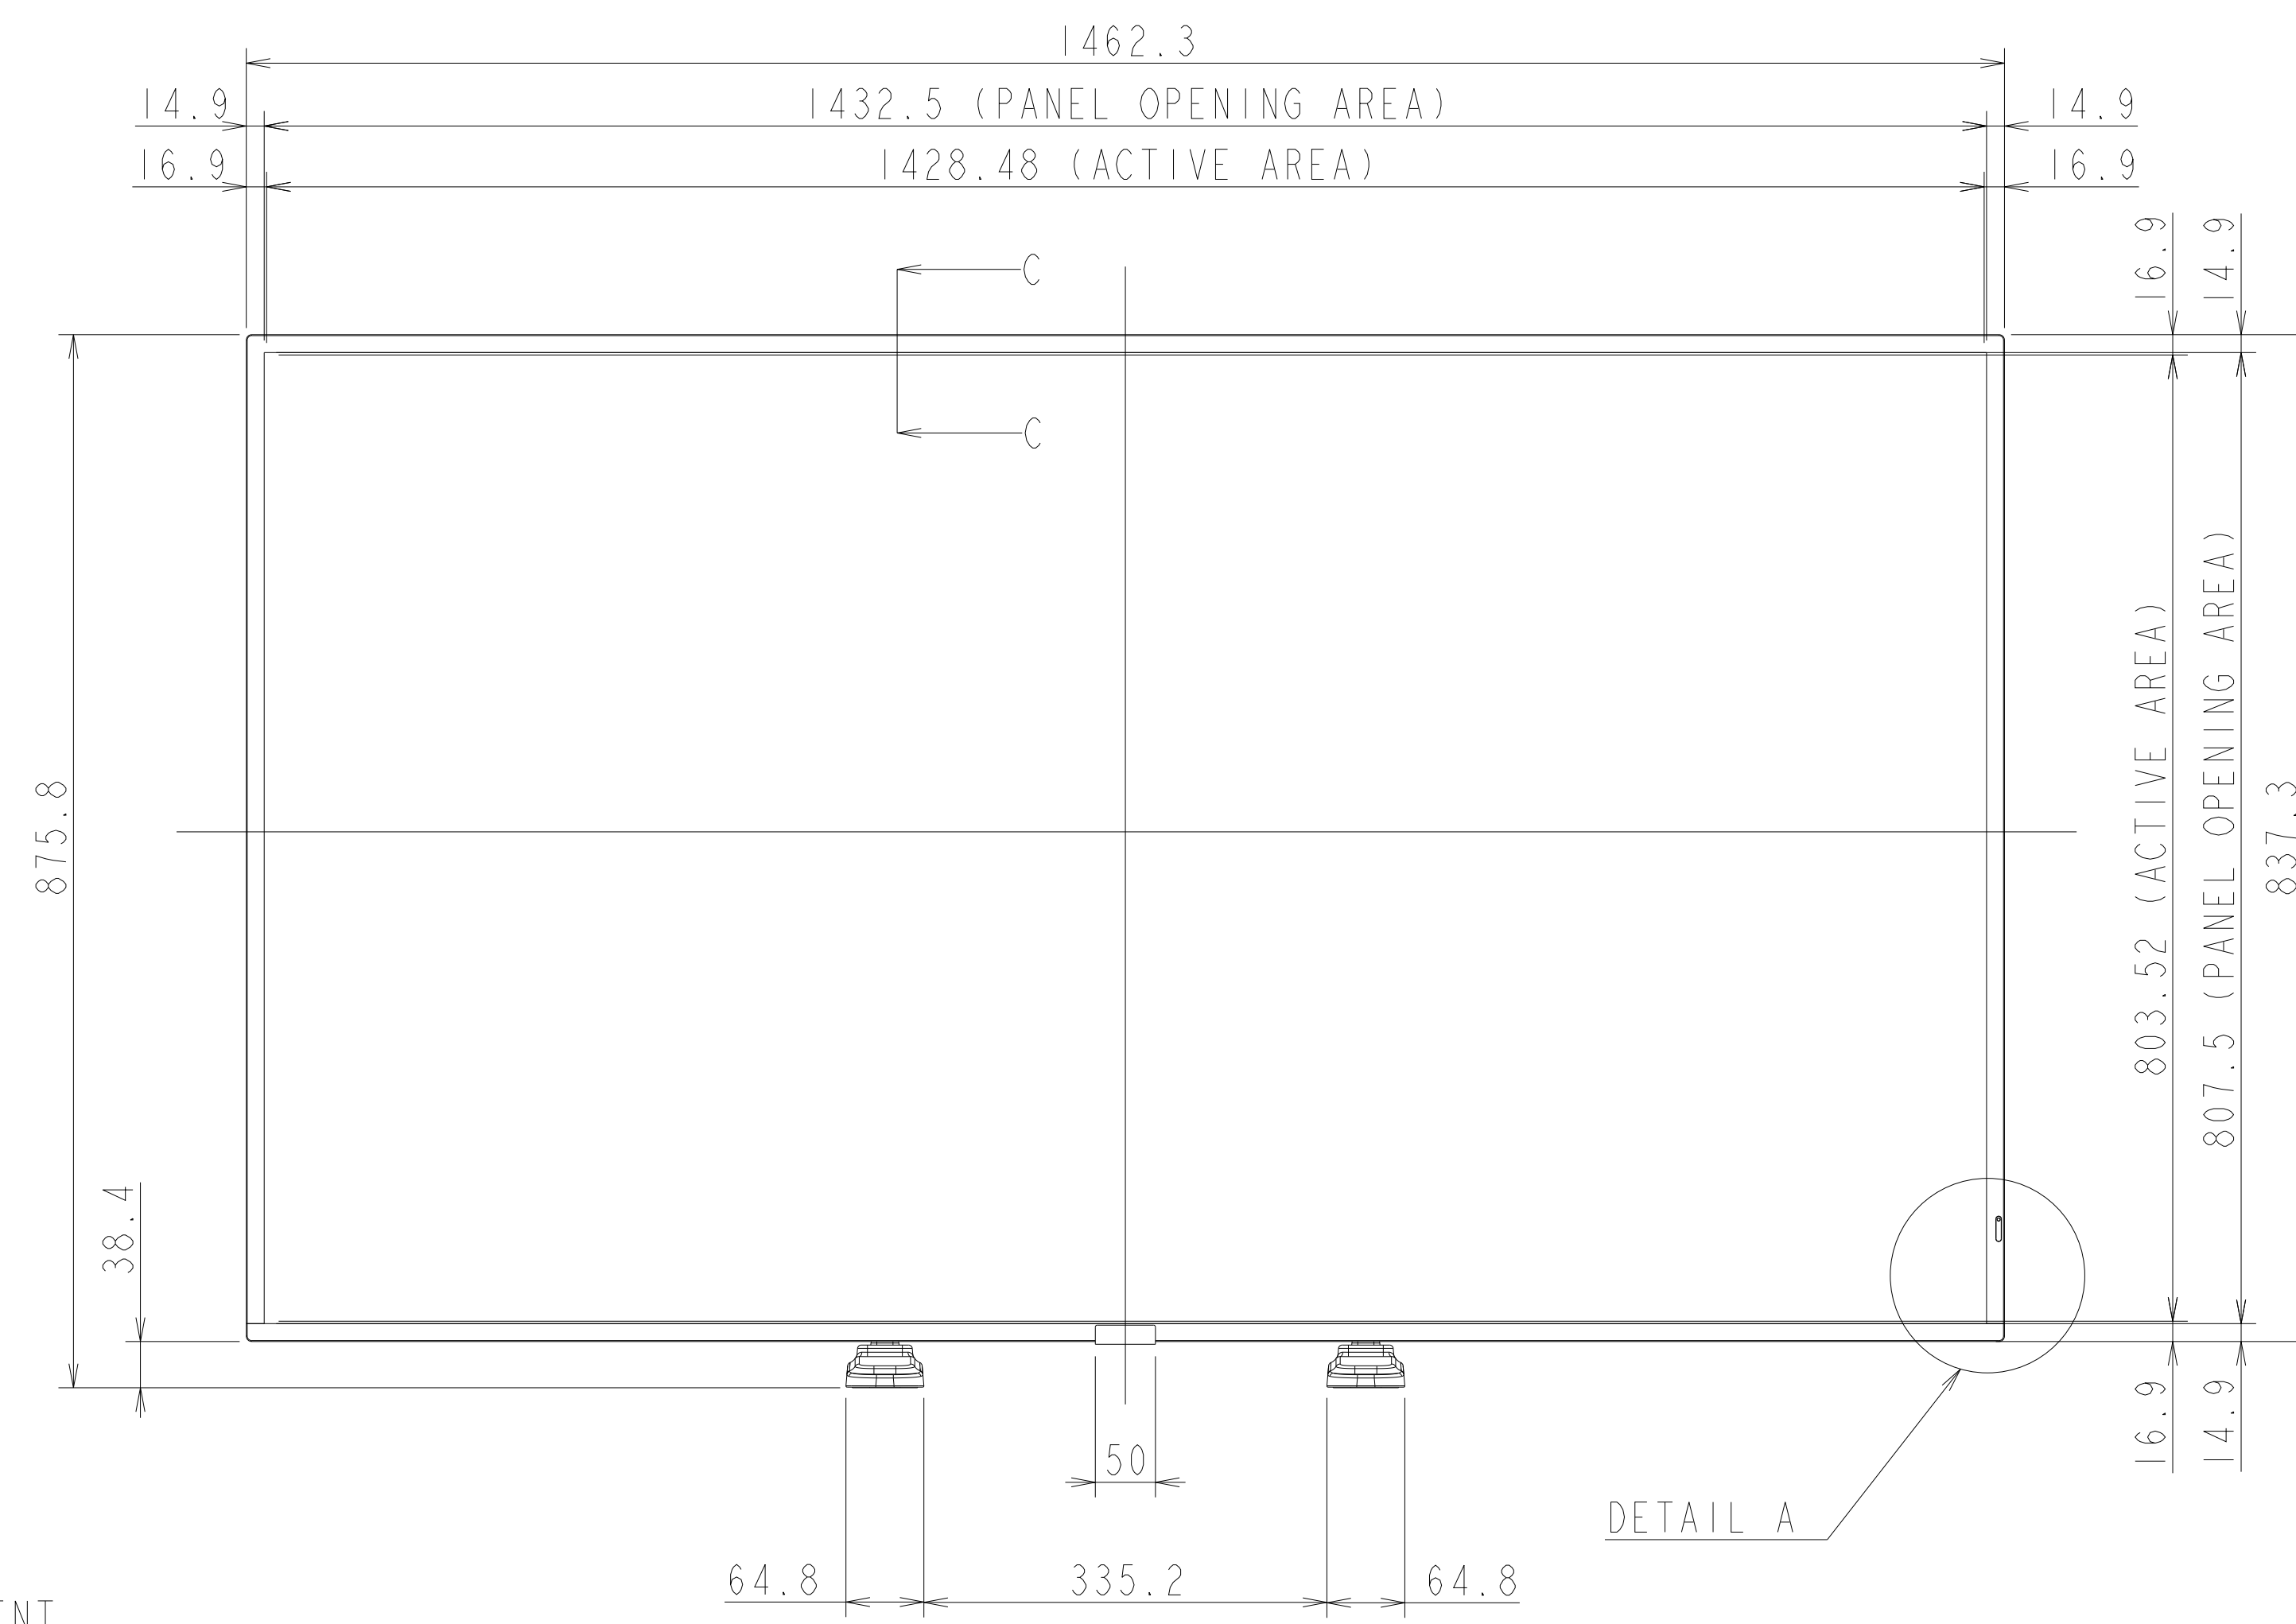

# ME651 WITH ST-65M OUTLINE

UNIT	mm
MODEL	ME651 with ST-65M
SCALE	1/5
Sharp NEC Display solutions 2021/02/26	