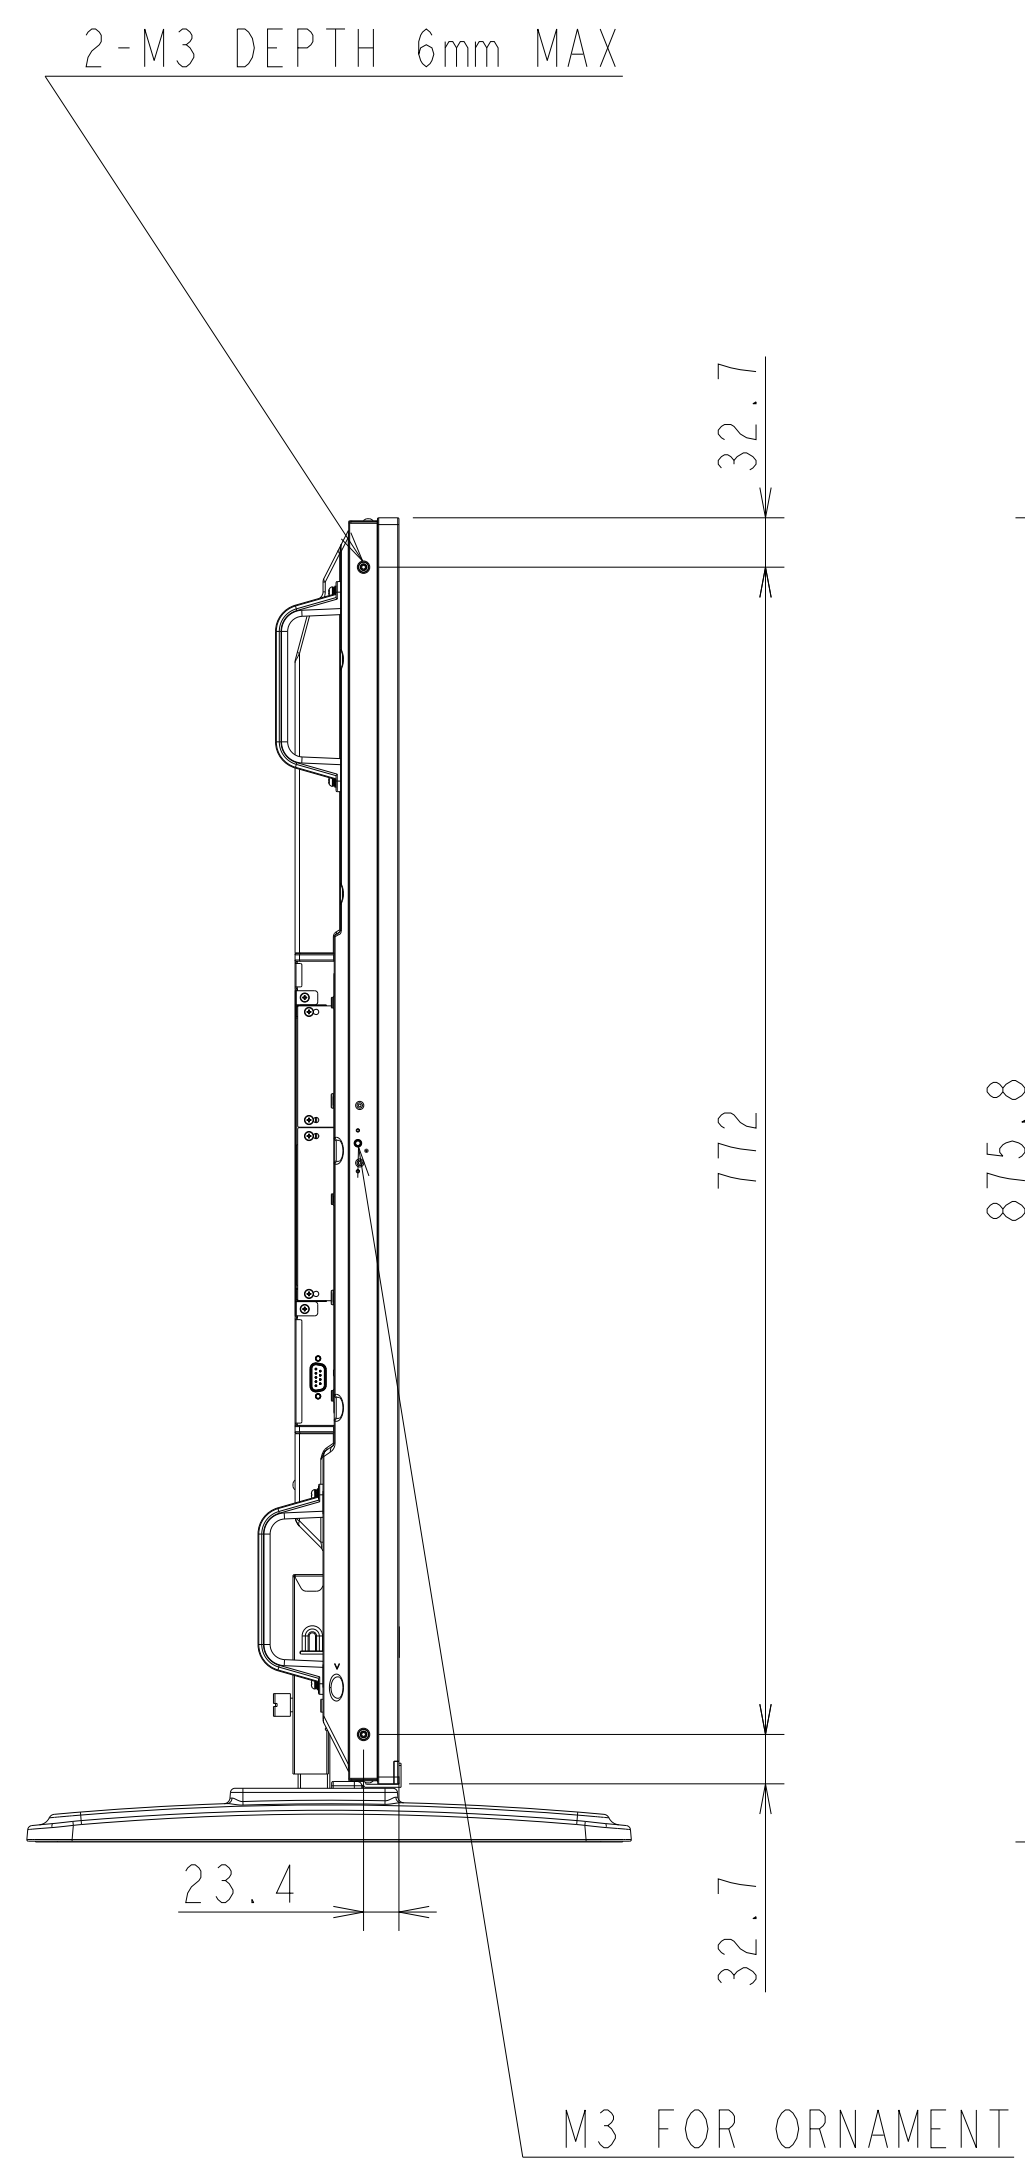

# ME651 WITH ST-65M OUTLINE

UNIT	mm
MODEL	ME651 with ST-65M
SCALE	1/5
Sharp NEC Display solutions 2021/02/26	