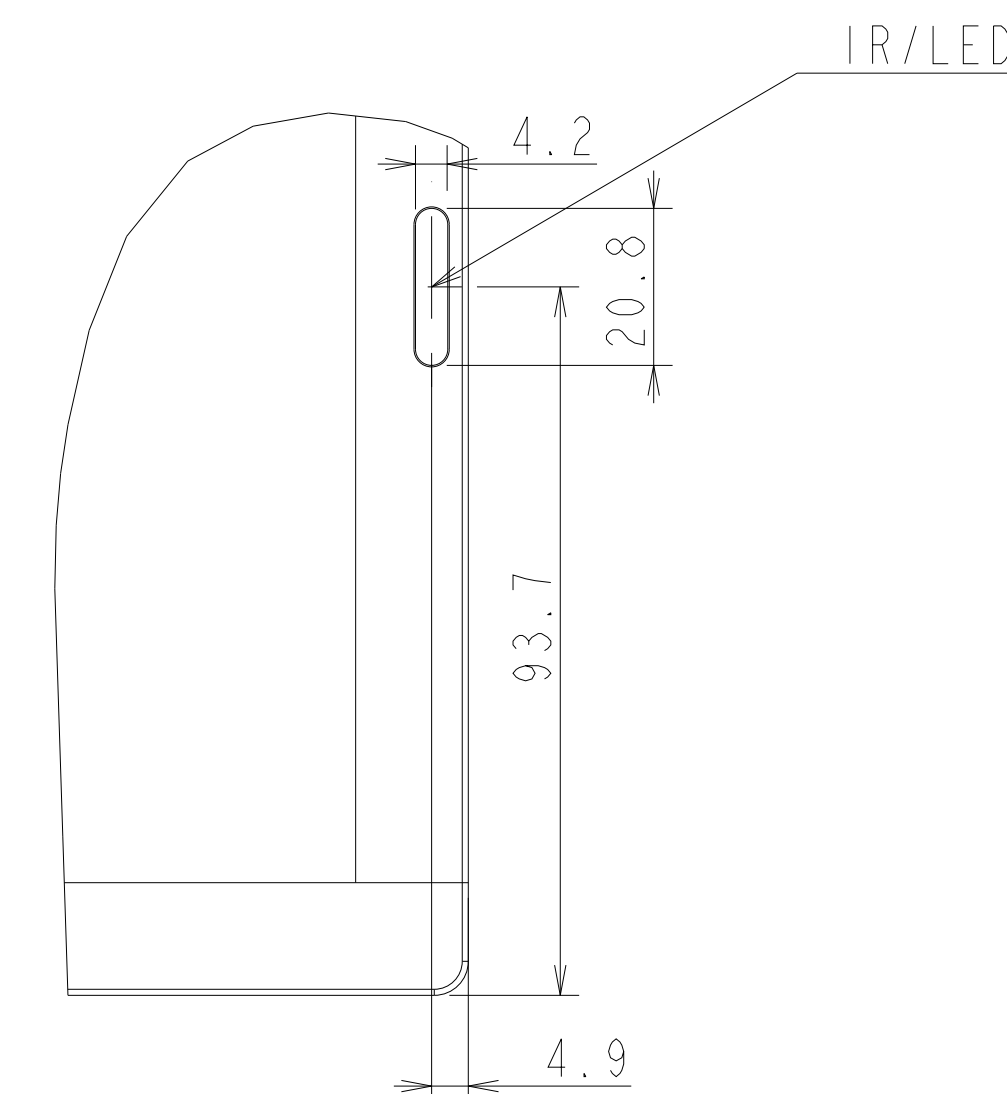

# ME651 WITH ST-65M OUTLINE

UNIT	mm
MODEL	ME651 with ST-65M
SCALE	1/5
Sharp NEC Display solutions 2021/02/26	