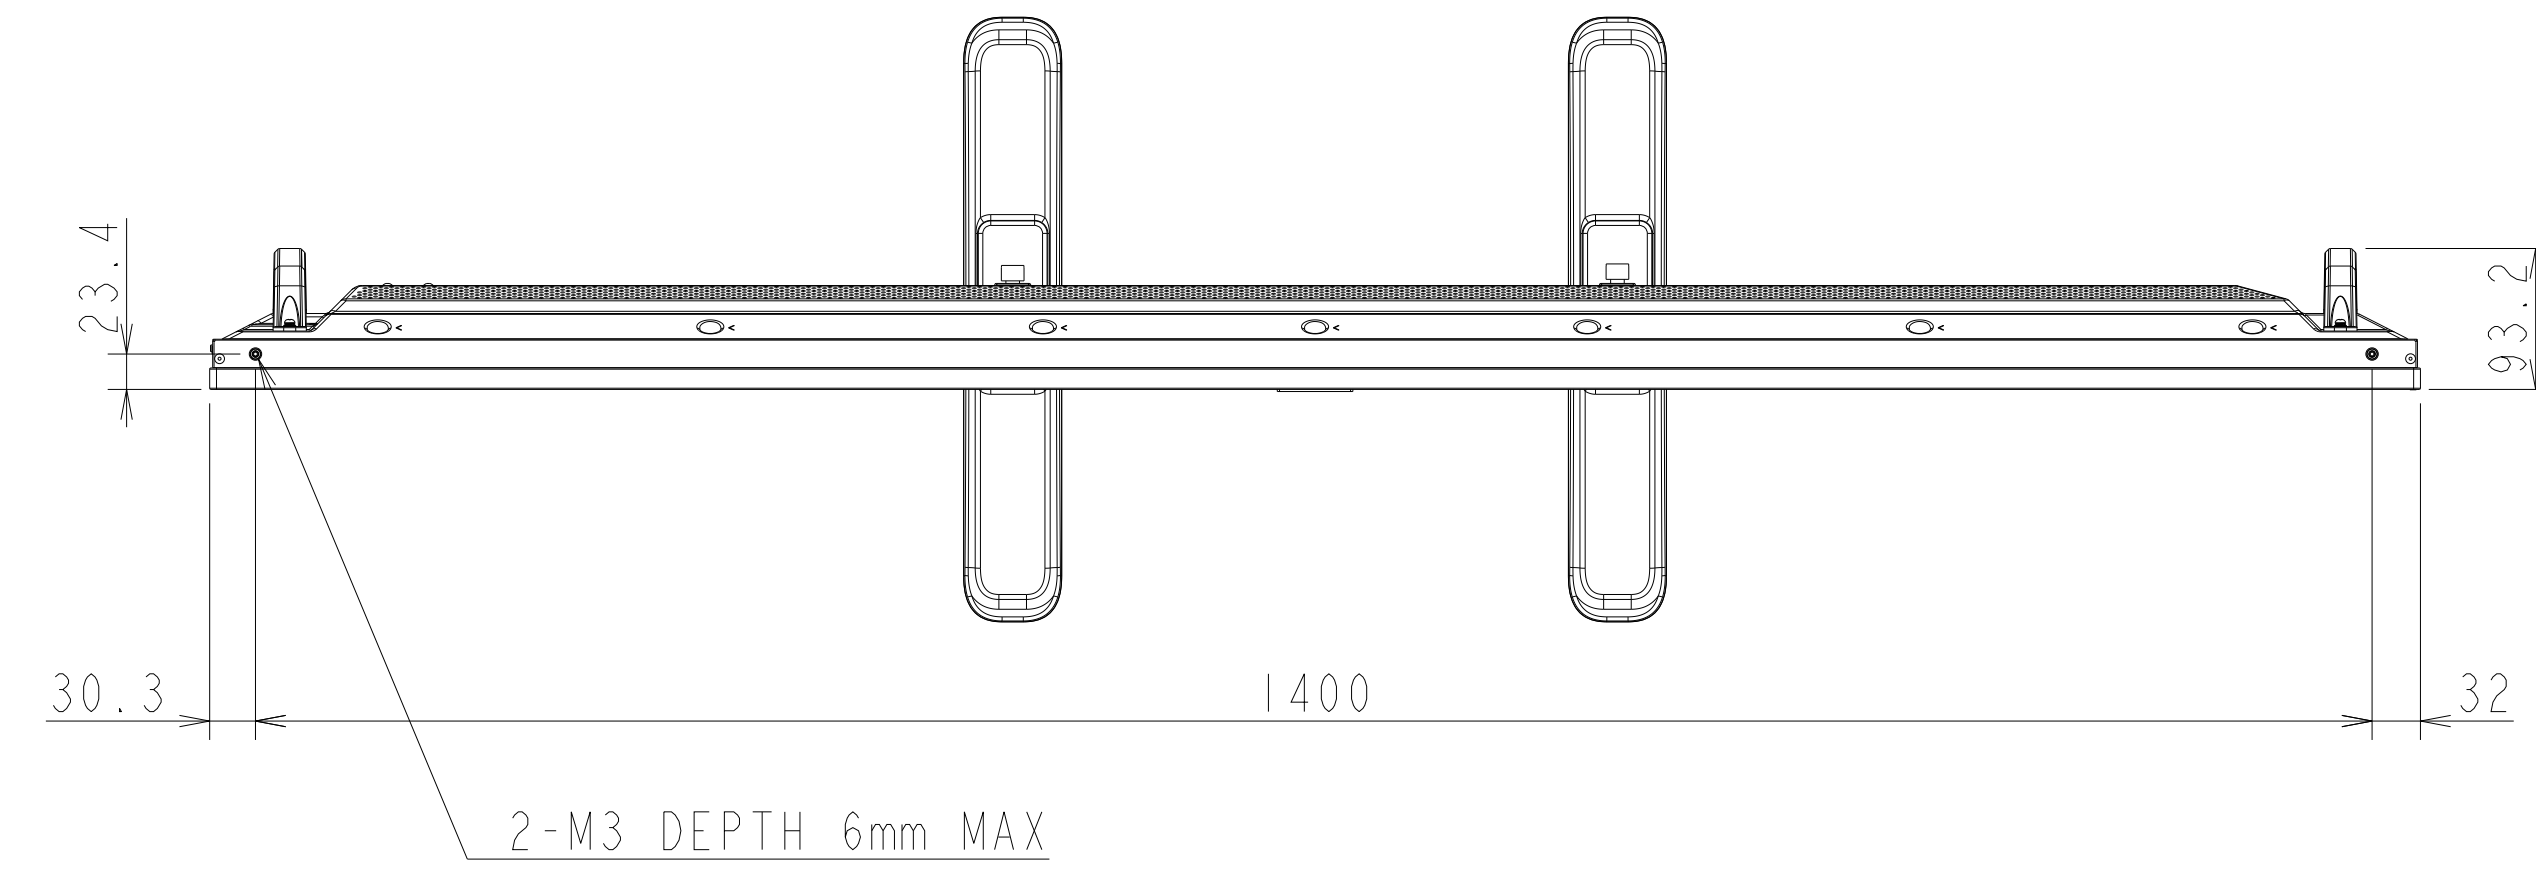

# ME651 WITH ST-65M OUTLINE

UNIT	mm
MODEL	ME651 with ST-65M
SCALE	1/5
Sharp NEC Display solutions 2021/02/26	