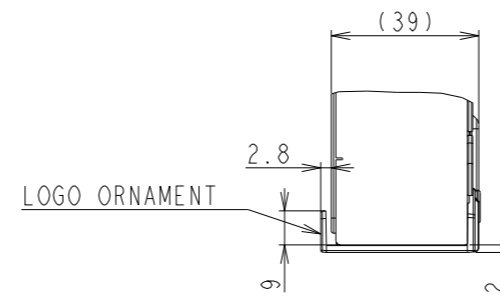

# P435/MA431 OUTLINE

SECTION A-A  
SCALE 1/1

SECTION B-B  
SCALE 1/1

4-M4 FOR OPTION SPEAKER

VESA 4-M6 DEPTH 14mm MAX

M3 FOR ORNAMENT

CONTROL KEY

DETAIL C  
SCALE 1/2

DETAIL D  
SCALE 1/2

UNIT	mm
MODEL	P435/MA431
SCALE	1/10
Sharp NEC Display Solutions 2020/12/17	