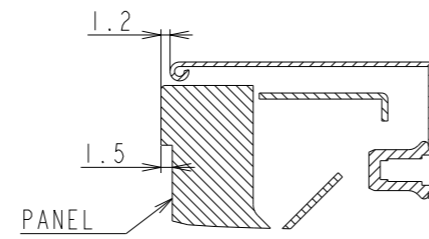

# P435/MA431 OUTLINE

SECTION A-A  
SCALE 1/1

SECTION B-B  
SCALE 1/1

4-M4 FOR OPTION SPEAKER

VESA 4-M6 DEPTH 14mm MAX

M3 FOR ORNAMENT

CONTROL KEY

DETAIL C  
SCALE 1/2

DETAIL D  
SCALE 1/2

UNIT	mm
MODEL	P435/MA431
SCALE	1/10
Sharp NEC Display Solutions 2020/12/17	