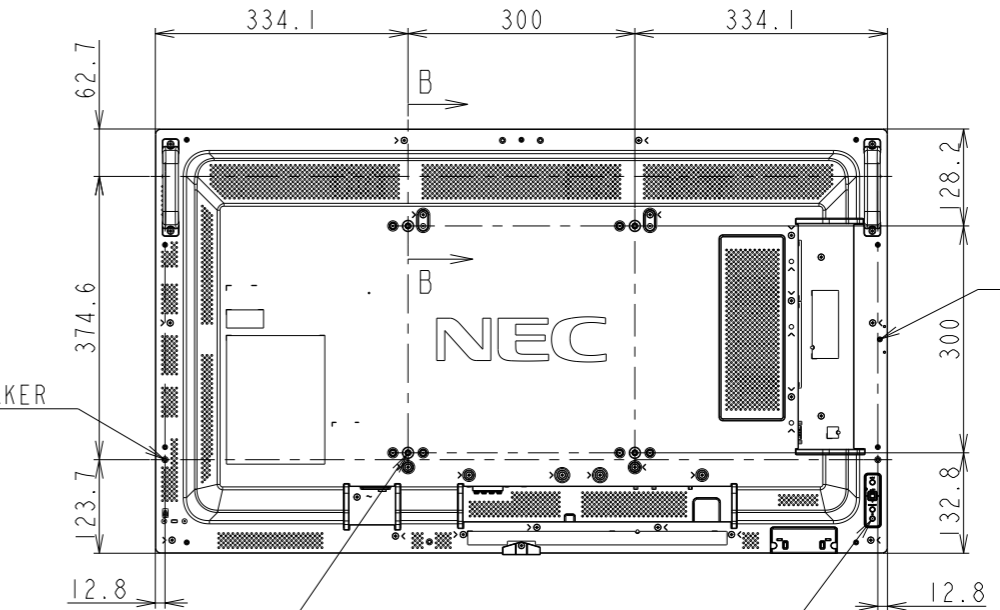

# P435/MA431 OUTLINE

SECTION A-A  
SCALE 1/1

SECTION B-B  
SCALE 1/1

4-M4 FOR OPTION SPEAKER

VESA 4-M6 DEPTH 14mm MAX

M3 FOR ORNAMENT

CONTROL KEY

DETAIL C  
SCALE 1/2

DETAIL D  
SCALE 1/2

UNIT	mm
MODEL	P435/MA431
SCALE	1/10
Sharp NEC Display Solutions 2020/12/17	