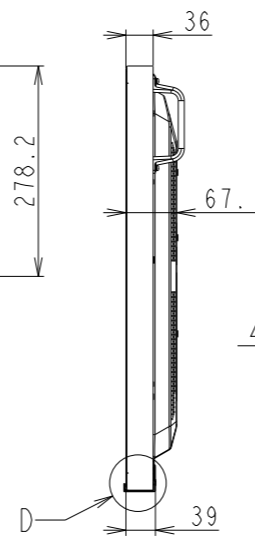

# P435/MA431 OUTLINE

SECTION A-A  
SCALE 1/1

SECTION B-B  
SCALE 1/1

4-M4 FOR OPTION SPEAKER

VESA 4-M6 DEPTH 14mm MAX

M3 FOR ORNAMENT

CONTROL KEY

DETAIL C  
SCALE 1/2

DETAIL D  
SCALE 1/2

UNIT	mm
MODEL	P435/MA431
SCALE	1/10
Sharp NEC Display Solutions 2020/12/17	