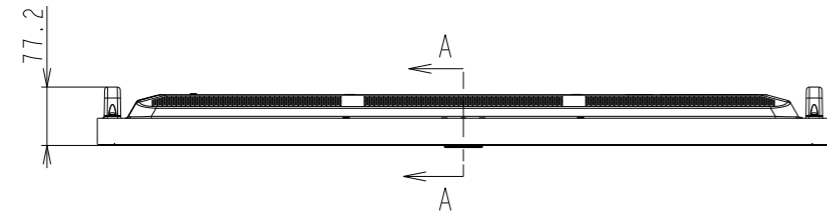

# P435/MA431 OUTLINE

SECTION A-A  
SCALE 1/1

SECTION B-B  
SCALE 1/1

4-M4 FOR OPTION SPEAKER

VESA 4-M6 DEPTH 14mm MAX

M3 FOR ORNAMENT

CONTROL KEY

DETAIL C  
SCALE 1/2

DETAIL D  
SCALE 1/2

UNIT	mm
MODEL	P435/MA431
SCALE	1/10
Sharp NEC Display Solutions 2020/12/17	