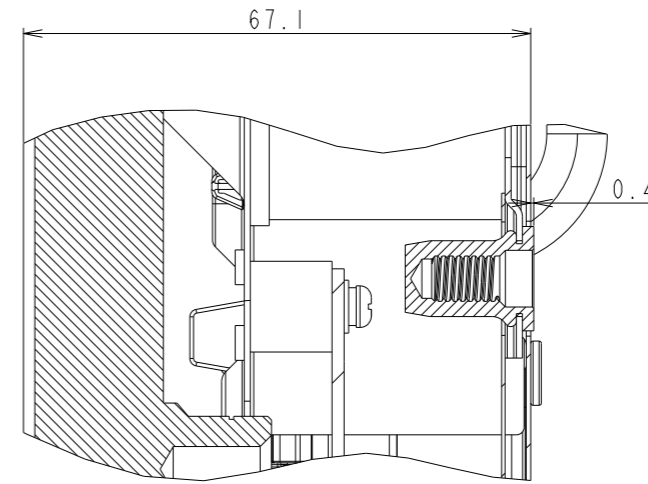

# P435/MA431 OUTLINE

SECTION A-A  
SCALE 1/1

SECTION B-B  
SCALE 1/1

4-M4 FOR OPTION SPEAKER

VESA 4-M6 DEPTH 14mm MAX

M3 FOR ORNAMENT

CONTROL KEY

DETAIL C  
SCALE 1/2

DETAIL D  
SCALE 1/2

UNIT	mm
MODEL	P435/MA431
SCALE	1/10
Sharp NEC Display Solutions 2020/12/17	