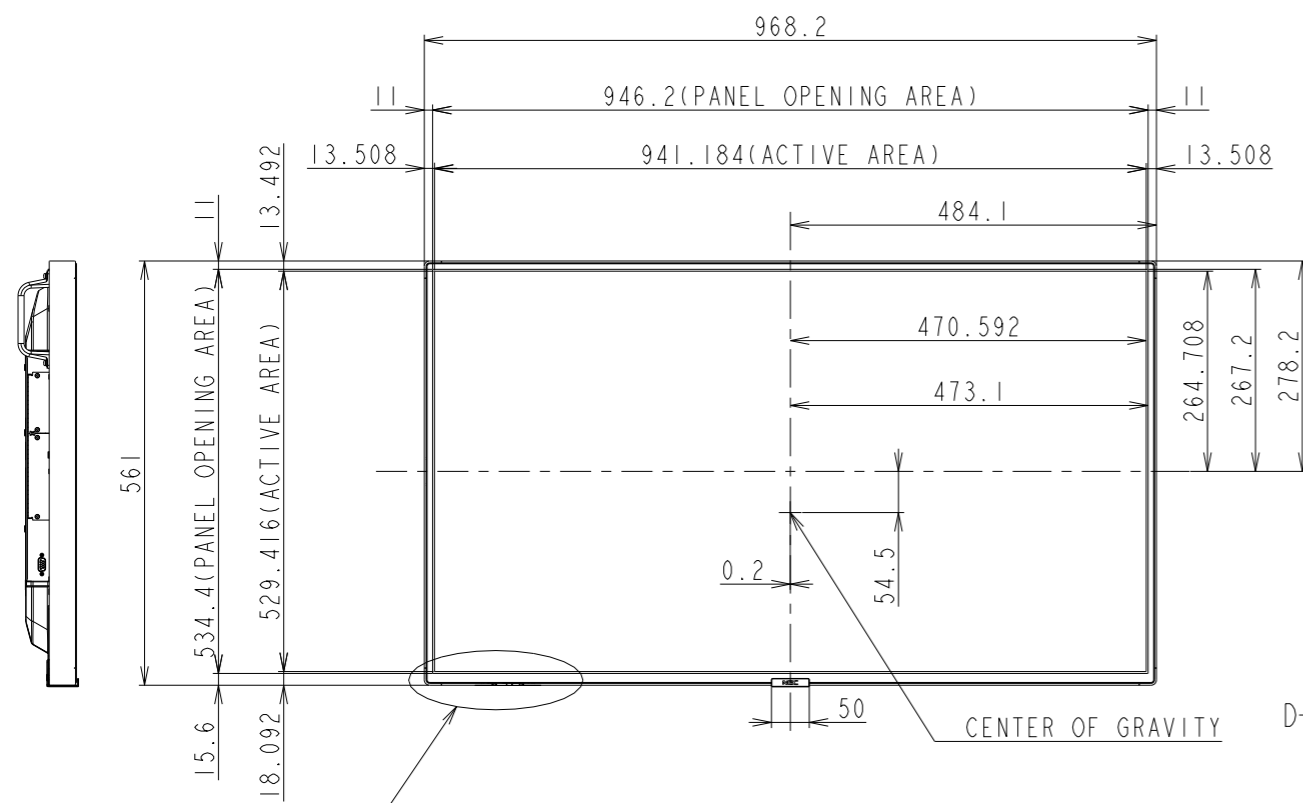

# P435/MA431 OUTLINE

SECTION A-A  
SCALE 1/1

SECTION B-B  
SCALE 1/1

4-M4 FOR OPTION SPEAKER

VESA 4-M6 DEPTH 14mm MAX

M3 FOR ORNAMENT

CONTROL KEY

DETAIL C  
SCALE 1/2

DETAIL D  
SCALE 1/2

UNIT	mm
MODEL	P435/MA431
SCALE	1/10
Sharp NEC Display Solutions 2020/12/17	