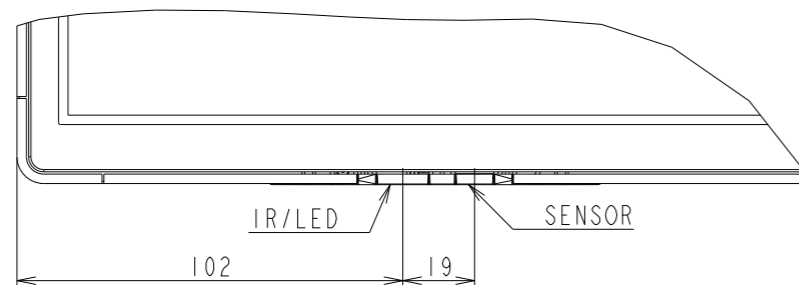

# P435/MA431 OUTLINE

SECTION A-A  
SCALE 1/1

SECTION B-B  
SCALE 1/1

4-M4 FOR OPTION SPEAKER

VESA 4-M6 DEPTH 14mm MAX

M3 FOR ORNAMENT

CONTROL KEY

DETAIL C  
SCALE 1/2

DETAIL D  
SCALE 1/2

UNIT	mm
MODEL	P435/MA431
SCALE	1/10
Sharp NEC Display Solutions 2020/12/17	