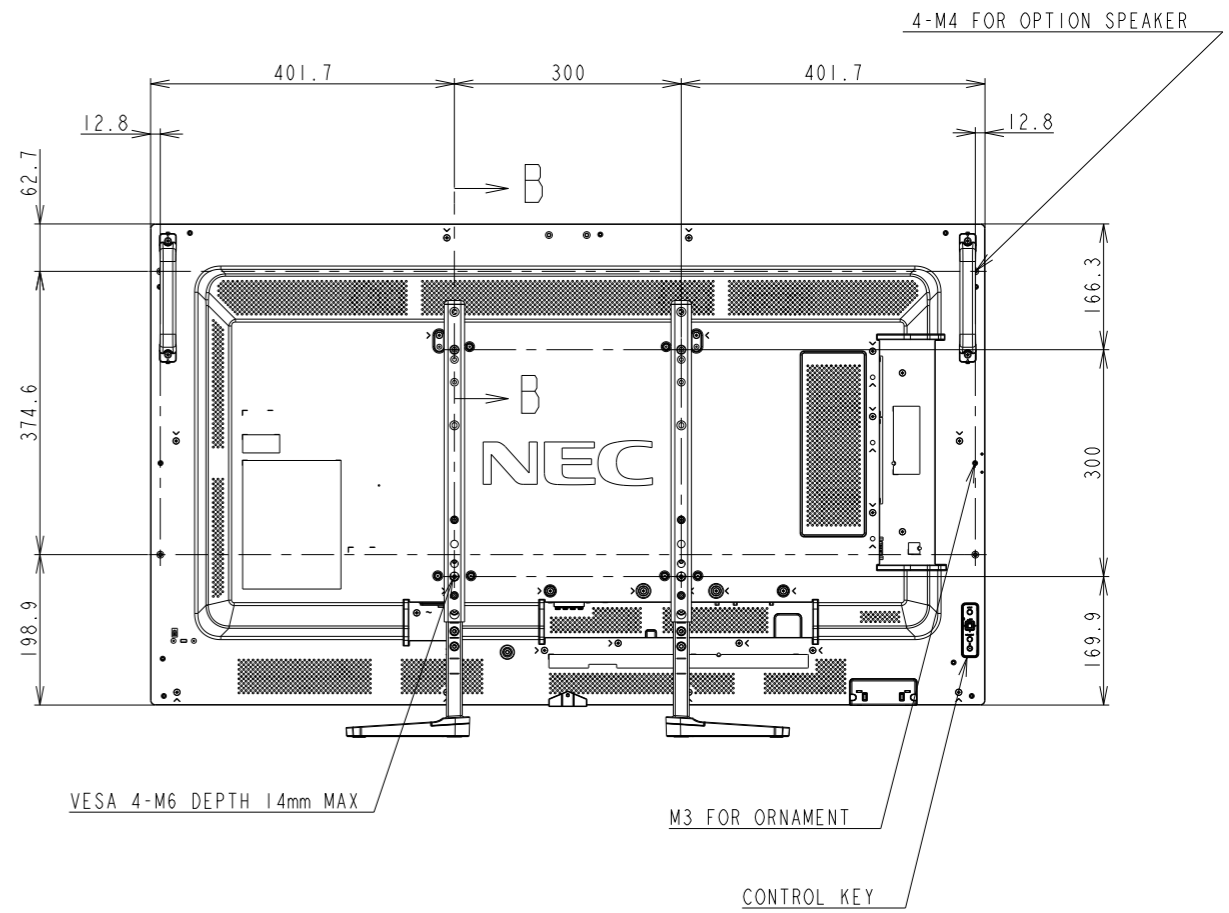

P495/MA491 WITH ST-401/ST-43M(HIGH) OUTLINE

SECTION A-A
SCALE 1/1

SECTION B-B
SCALE 1/1

DETAIL C
SCALE 1/2

DETAIL D
SCALE 1/2

UNIT	mm
MODEL	P495/MA491 with ST-401/ST-43M
SCALE	1/10
Sharp NEC Display Solutions 2021/01/21	