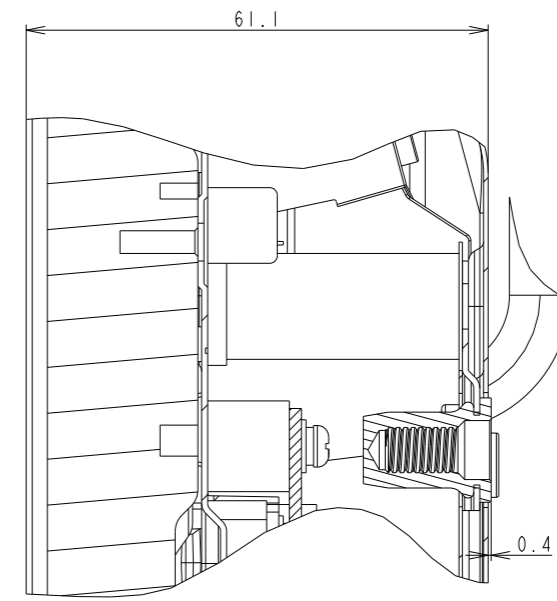

P495/MA491 WITH ST-401/ST-43M(HIGH) OUTLINE

SECTION A-A
SCALE 1/1

SECTION B-B
SCALE 1/1

DETAIL C
SCALE 1/2

DETAIL D
SCALE 1/2

UNIT	mm
MODEL	P495/MA491 with ST-401/ST-43M
SCALE	1/10
Sharp NEC Display Solutions 2021/01/21	