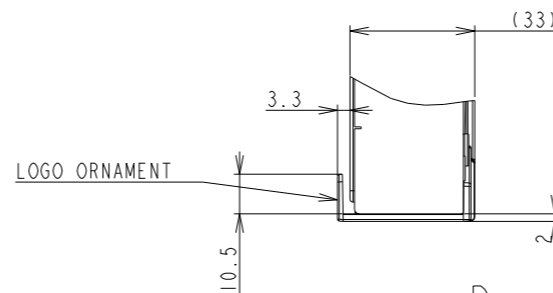

P495/MA491 WITH ST-401/ST-43M(HIGH) OUTLINE

SECTION A-A
SCALE 1/1

SECTION B-B
SCALE 1/1

DETAIL C
SCALE 1/2

DETAIL D
SCALE 1/2

UNIT	mm
MODEL	P495/MA491 with ST-401/ST-43M
SCALE	1/10
Sharp NEC Display Solutions 2021/01/21	