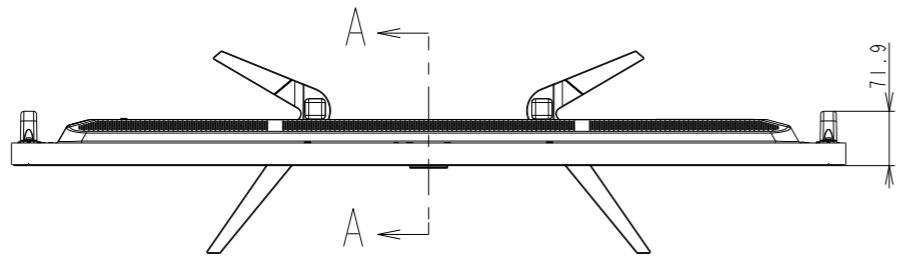

P495/MA491 WITH ST-401/ST-43M(HIGH) OUTLINE

SECTION A-A
SCALE 1/1

SECTION B-B
SCALE 1/1

DETAIL C
SCALE 1/2

DETAIL D
SCALE 1/2

UNIT	mm
MODEL	P495/MA491 with ST-401/ST-43M
SCALE	1/10
Sharp NEC Display Solutions 2021/01/21	