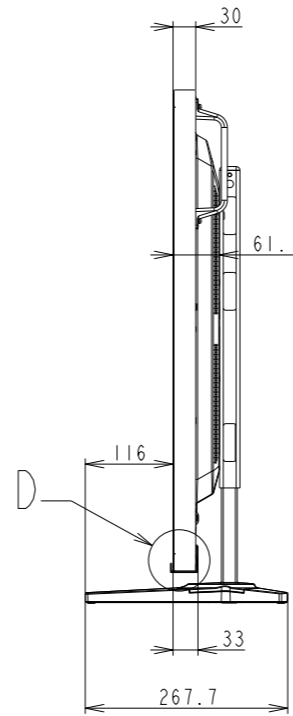

P495/MA491 WITH ST-401/ST-43M(HIGH) OUTLINE

SECTION A-A
SCALE 1/1

SECTION B-B
SCALE 1/1

DETAIL C
SCALE 1/2

DETAIL D
SCALE 1/2

UNIT	mm
MODEL	P495/MA491 with ST-401/ST-43M
SCALE	1/10
Sharp NEC Display Solutions 2021/01/21	