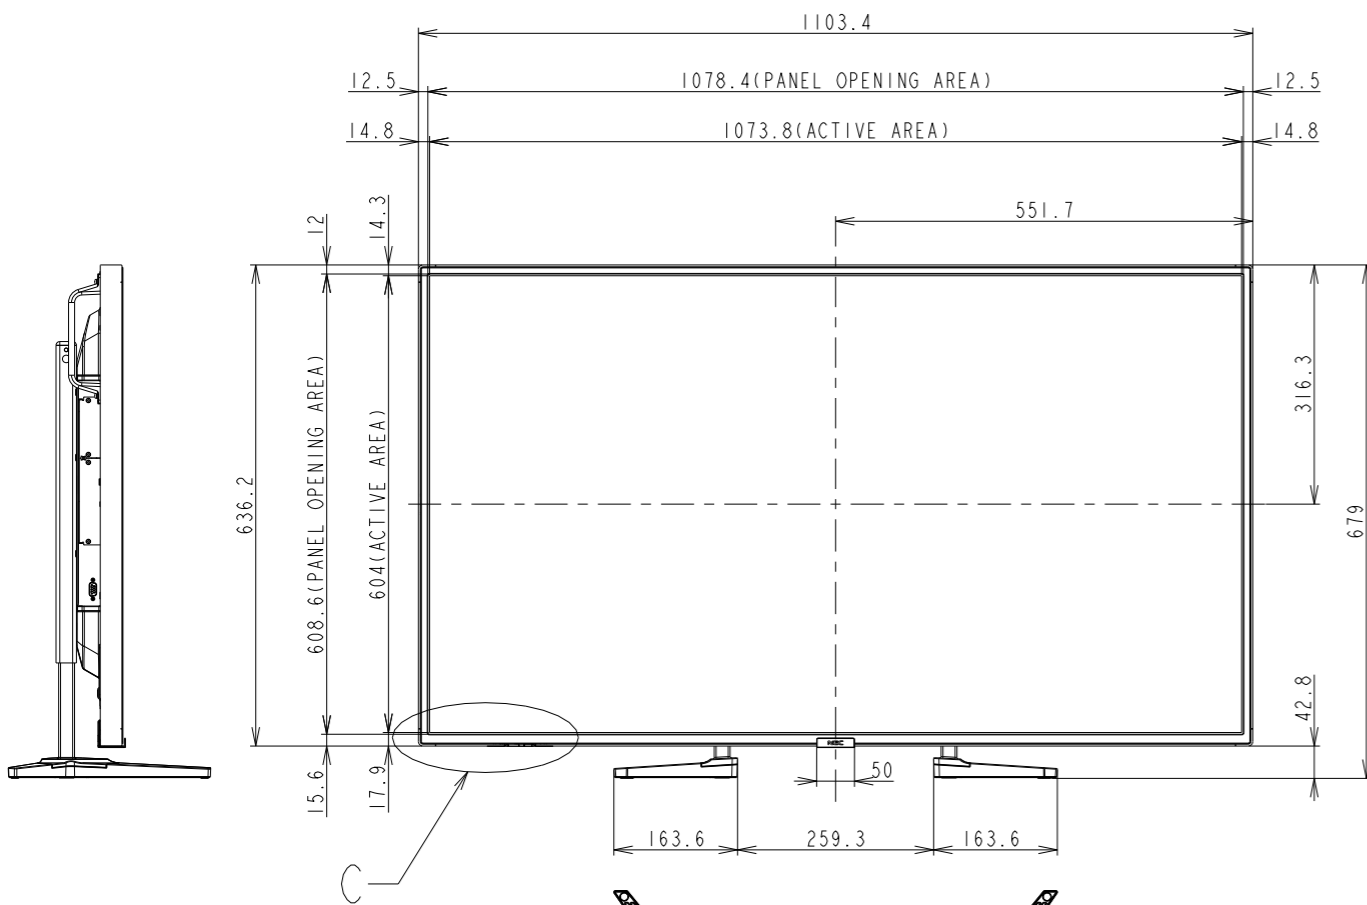

P495/MA491 WITH ST-401/ST-43M(HIGH) OUTLINE

SECTION A-A
SCALE 1/1

SECTION B-B
SCALE 1/1

DETAIL C
SCALE 1/2

DETAIL D
SCALE 1/2

UNIT	mm
MODEL	P495/MA491 with ST-401/ST-43M
SCALE	1/10
Sharp NEC Display Solutions 2021/01/21	