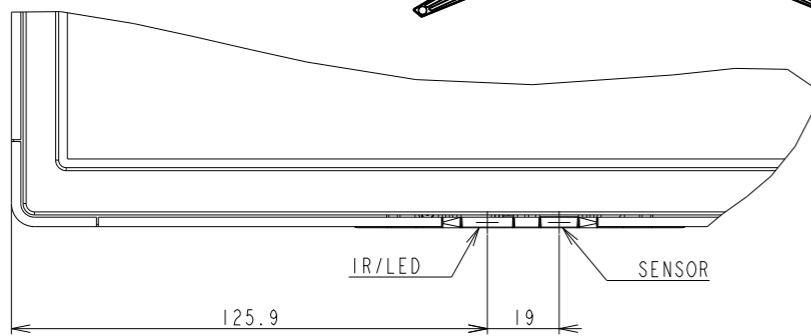

P495/MA491 WITH ST-401/ST-43M(HIGH) OUTLINE

SECTION A-A
SCALE 1/1

SECTION B-B
SCALE 1/1

DETAIL C
SCALE 1/2

DETAIL D
SCALE 1/2

UNIT	mm
MODEL	P495/MA491 with ST-401/ST-43M
SCALE	1/10
Sharp NEC Display Solutions 2021/01/21	