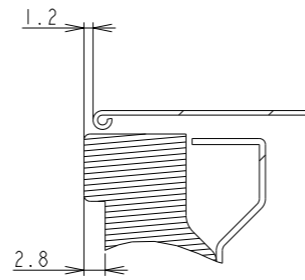

P495/MA491 WITH ST-401/ST-43M(HIGH) OUTLINE

SECTION A-A
SCALE 1/1

SECTION B-B
SCALE 1/1

DETAIL C
SCALE 1/2

DETAIL D
SCALE 1/2

UNIT	mm
MODEL	P495/MA491 with ST-401/ST-43M
SCALE	1/10
Sharp NEC Display Solutions 2021/01/21	