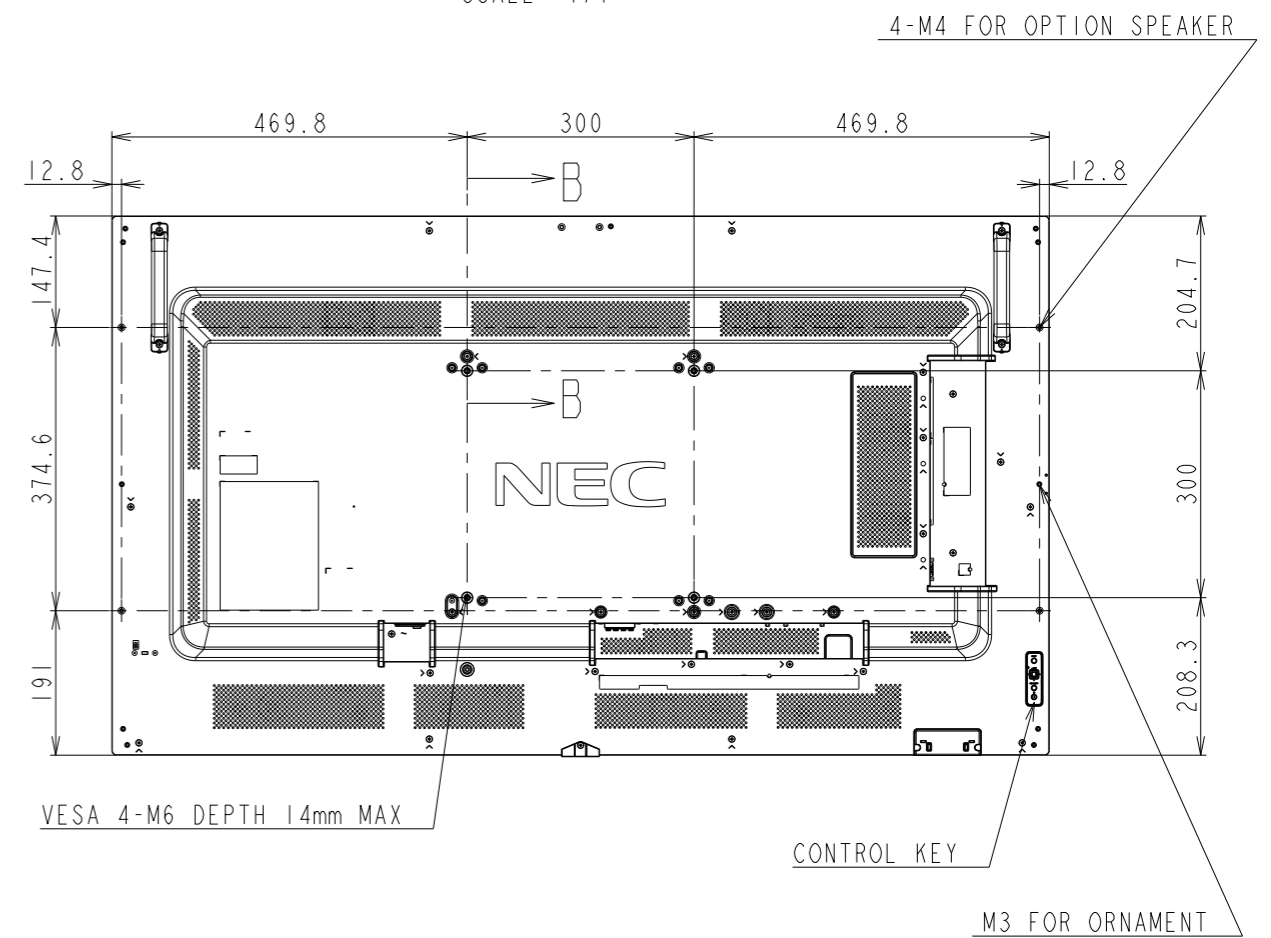

P555/MA551 OUTLINE

SECTION A-A
SCALE 1/1

SECTION B-B
SCALE 1/1

DETAIL D
SCALE 1/2

DETAIL C
SCALE 1/2

UNIT	mm
MODEL	P555/MA551
SCALE	1/10
Sharp NEC Display Solutions 2020/12/11	