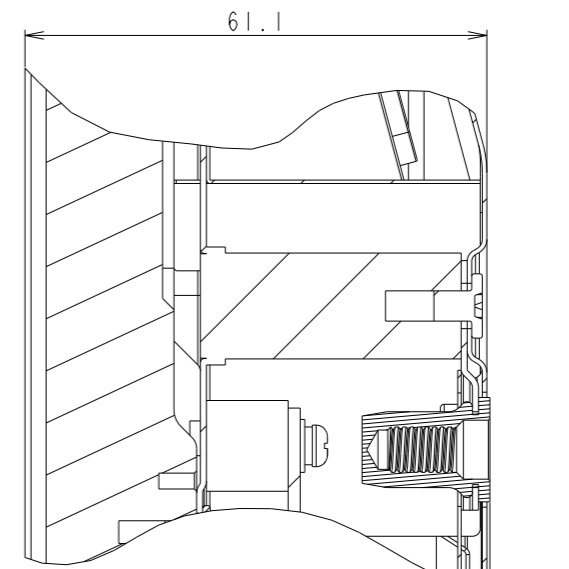

P555/MA551 OUTLINE

SECTION A-A
SCALE 1/1

SECTION B-B
SCALE 1/1

DETAIL D
SCALE 1/2

DETAIL C
SCALE 1/2

UNIT	mm
MODEL	P555/MA551
SCALE	1/10
Sharp NEC Display Solutions 2020/12/11	