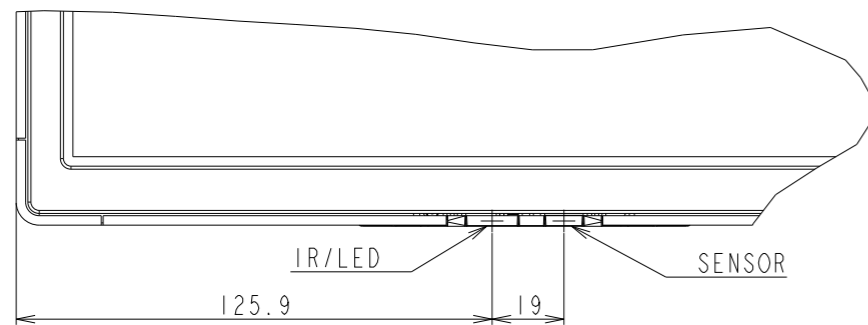

P555/MA551 OUTLINE

SECTION A-A
SCALE 1/1

SECTION B-B
SCALE 1/1

DETAIL D
SCALE 1/2

DETAIL C
SCALE 1/2

UNIT	mm
MODEL	P555/MA551
SCALE	1/10
Sharp NEC Display Solutions 2020/12/11	