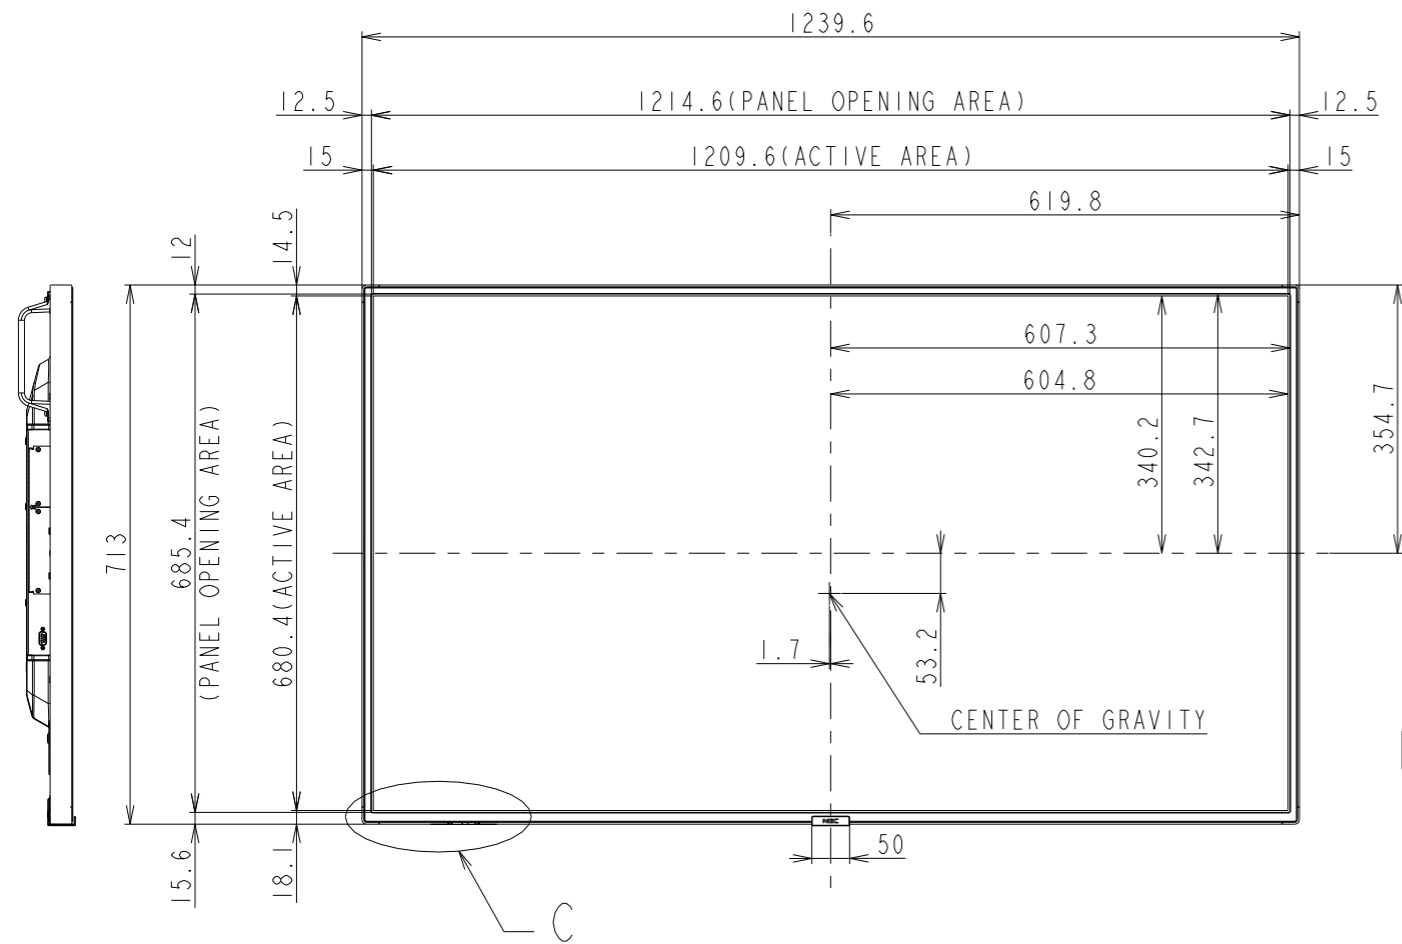

P555/MA551 OUTLINE

SECTION A-A
SCALE 1/1

SECTION B-B
SCALE 1/1

DETAIL D
SCALE 1/2

DETAIL C
SCALE 1/2

UNIT	mm
MODEL	P555/MA551
SCALE	1/10
Sharp NEC Display Solutions 2020/12/11	