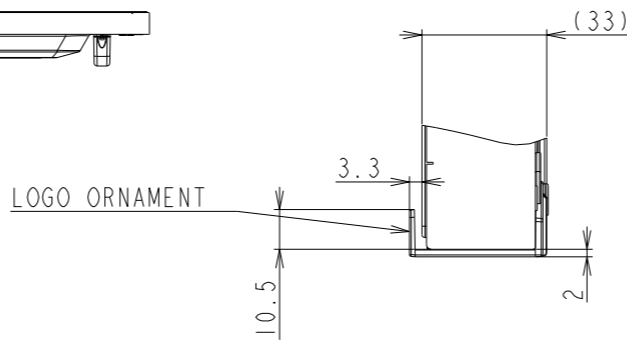

P555/MA551 WITH ST-401/ST-43M(HIGH) OUTLINE

SECTION A-A
SCALE 1/1

SECTION B-B
SCALE 1/1

DETAIL D
SCALE 1/2

DETAIL C
SCALE 1/2

LOGO ORNAMENT

UNIT	mm
MODEL	P555/MA551 with ST-401/ST-43M High
SCALE	1/10
Sharp NEC Display Solutions 2020/12/25	