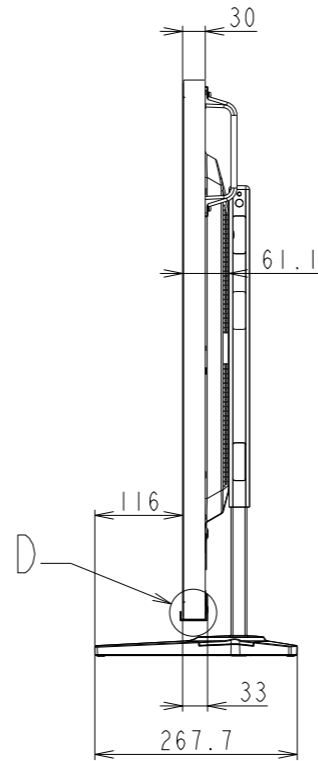

P555/MA551 WITH ST-401/ST-43M(HIGH) OUTLINE

SECTION A-A
SCALE 1/1

SECTION B-B
SCALE 1/1

DETAIL D
SCALE 1/2

DETAIL C
SCALE 1/2

LOGO ORNAMENT

UNIT	mm
MODEL	P555/MA551 with ST-401/ST-43M High
SCALE	1/10
Sharp NEC Display Solutions 2020/12/25	