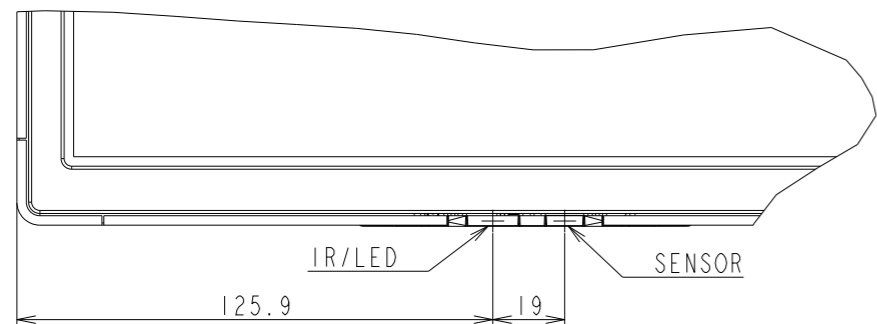

P555/MA551 WITH ST-401/ST-43M(HIGH) OUTLINE

SECTION A-A
SCALE 1/1

SECTION B-B
SCALE 1/1

DETAIL D
SCALE 1/2

DETAIL C
SCALE 1/2

LOGO ORNAMENT

UNIT	mm
MODEL	P555/MA551 with ST-401/ST-43M High
SCALE	1/10
Sharp NEC Display Solutions 2020/12/25	