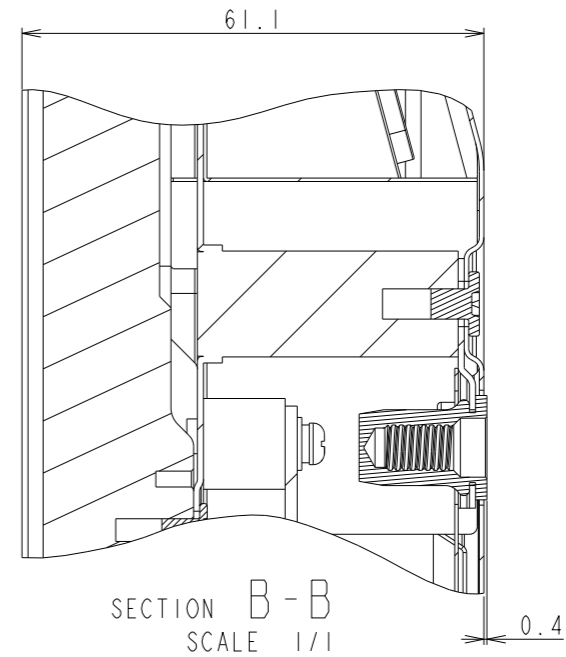

P555/MA551 WITH ST-401/ST-43M(HIGH) OUTLINE

SECTION A-A
SCALE 1/1

SECTION B-B
SCALE 1/1

DETAIL D
SCALE 1/2

DETAIL C
SCALE 1/2

LOGO ORNAMENT

UNIT	mm
MODEL	P555/MA551 with ST-401/ST-43M High
SCALE	1/10
Sharp NEC Display Solutions 2020/12/25	