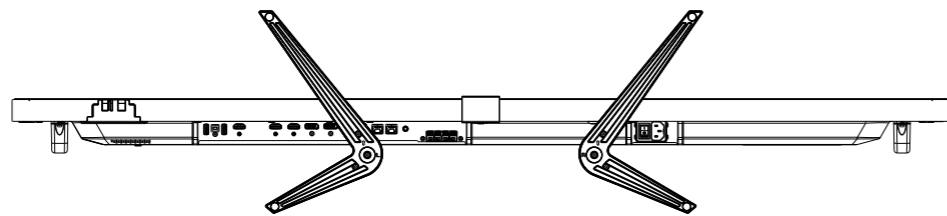

P555/MA551 WITH ST-401/ST-43M(HIGH) OUTLINE

SECTION A-A
SCALE 1/1

SECTION B-B
SCALE 1/1

DETAIL D
SCALE 1/2

DETAIL C
SCALE 1/2

LOGO ORNAMENT

UNIT	mm
MODEL	P555/MA551 with ST-401/ST-43M High
SCALE	1/10
Sharp NEC Display Solutions 2020/12/25	