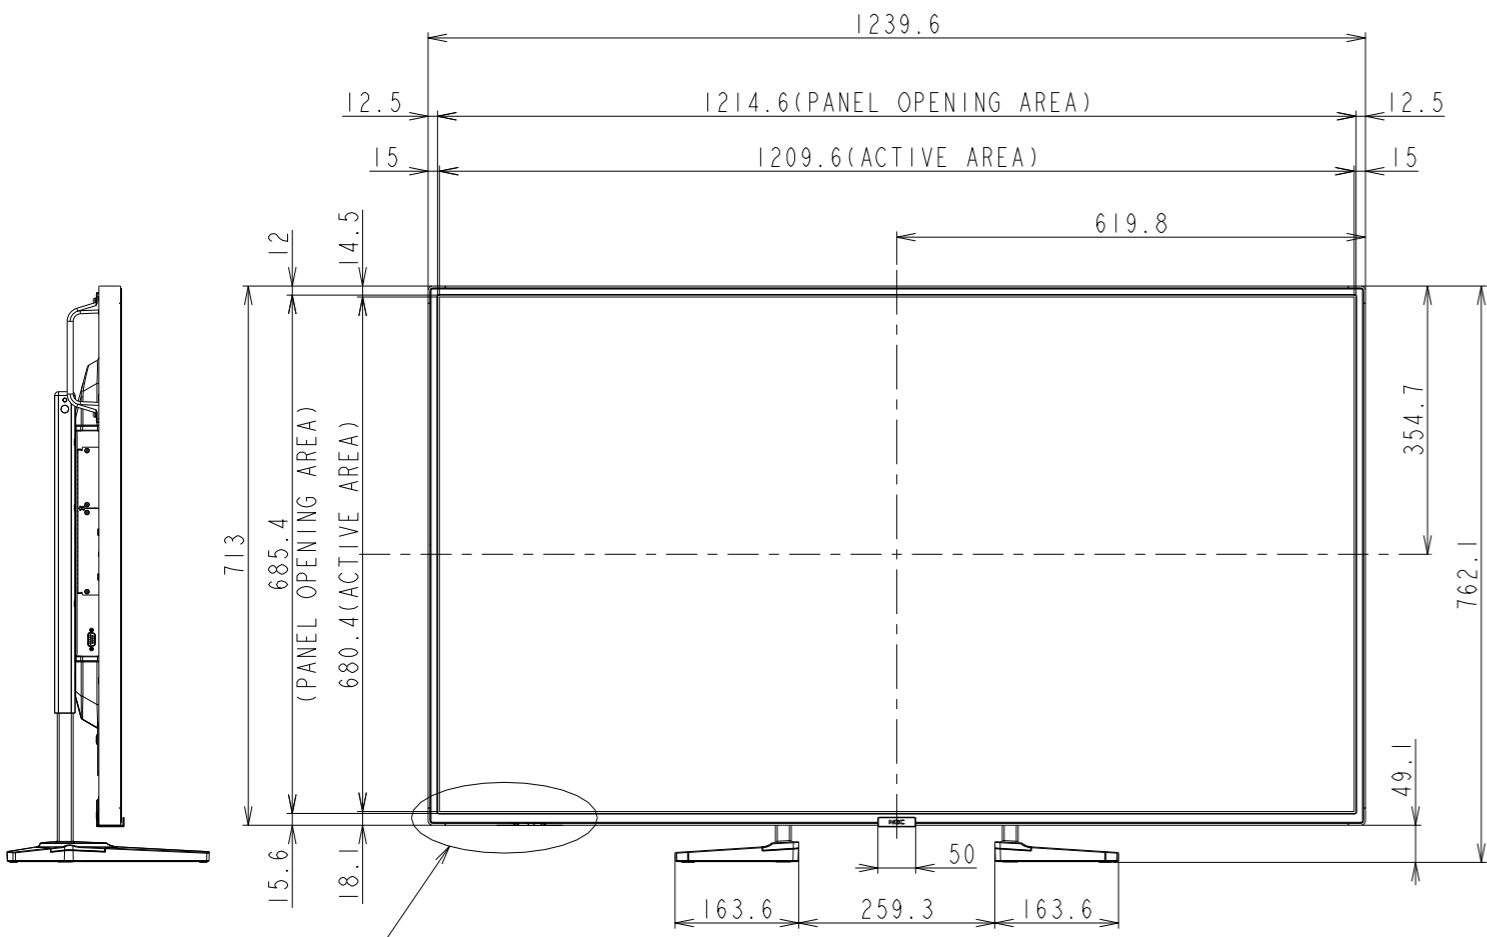

P555/MA551 WITH ST-401/ST-43M(HIGH) OUTLINE

SECTION A-A
SCALE 1/1

SECTION B-B
SCALE 1/1

DETAIL D
SCALE 1/2

DETAIL C
SCALE 1/2

LOGO ORNAMENT

UNIT	mm
MODEL	P555/MA551 with ST-401/ST-43M High
SCALE	1/10
Sharp NEC Display Solutions 2020/12/25	