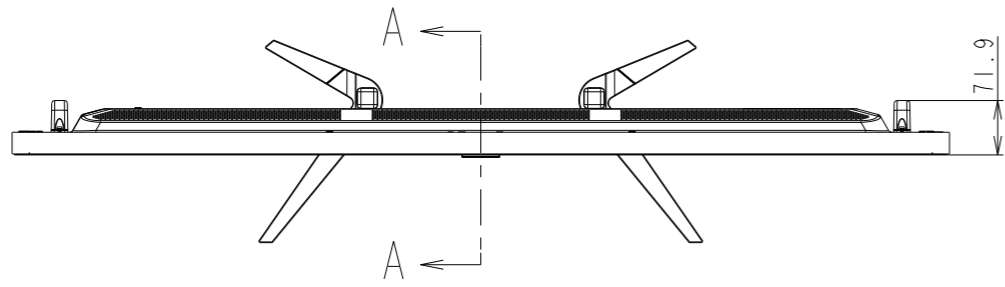

P555/MA551 WITH ST-401/ST-43M(HIGH) OUTLINE

SECTION A-A
SCALE 1/1

SECTION B-B
SCALE 1/1

DETAIL D
SCALE 1/2

DETAIL C
SCALE 1/2

LOGO ORNAMENT

UNIT	mm
MODEL	P555/MA551 with ST-401/ST-43M High
SCALE	1/10
Sharp NEC Display Solutions 2020/12/25	