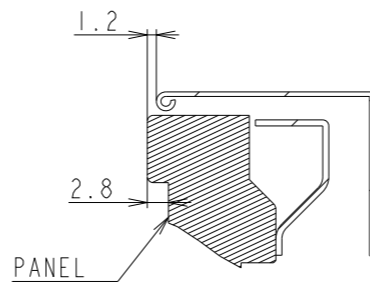

P555/MA551 WITH ST-401/ST-43M(HIGH) OUTLINE

SECTION A-A
SCALE 1/1

SECTION B-B
SCALE 1/1

DETAIL D
SCALE 1/2

DETAIL C
SCALE 1/2

LOGO ORNAMENT

UNIT	mm
MODEL	P555/MA551 with ST-401/ST-43M High
SCALE	1/10
Sharp NEC Display Solutions 2020/12/25	