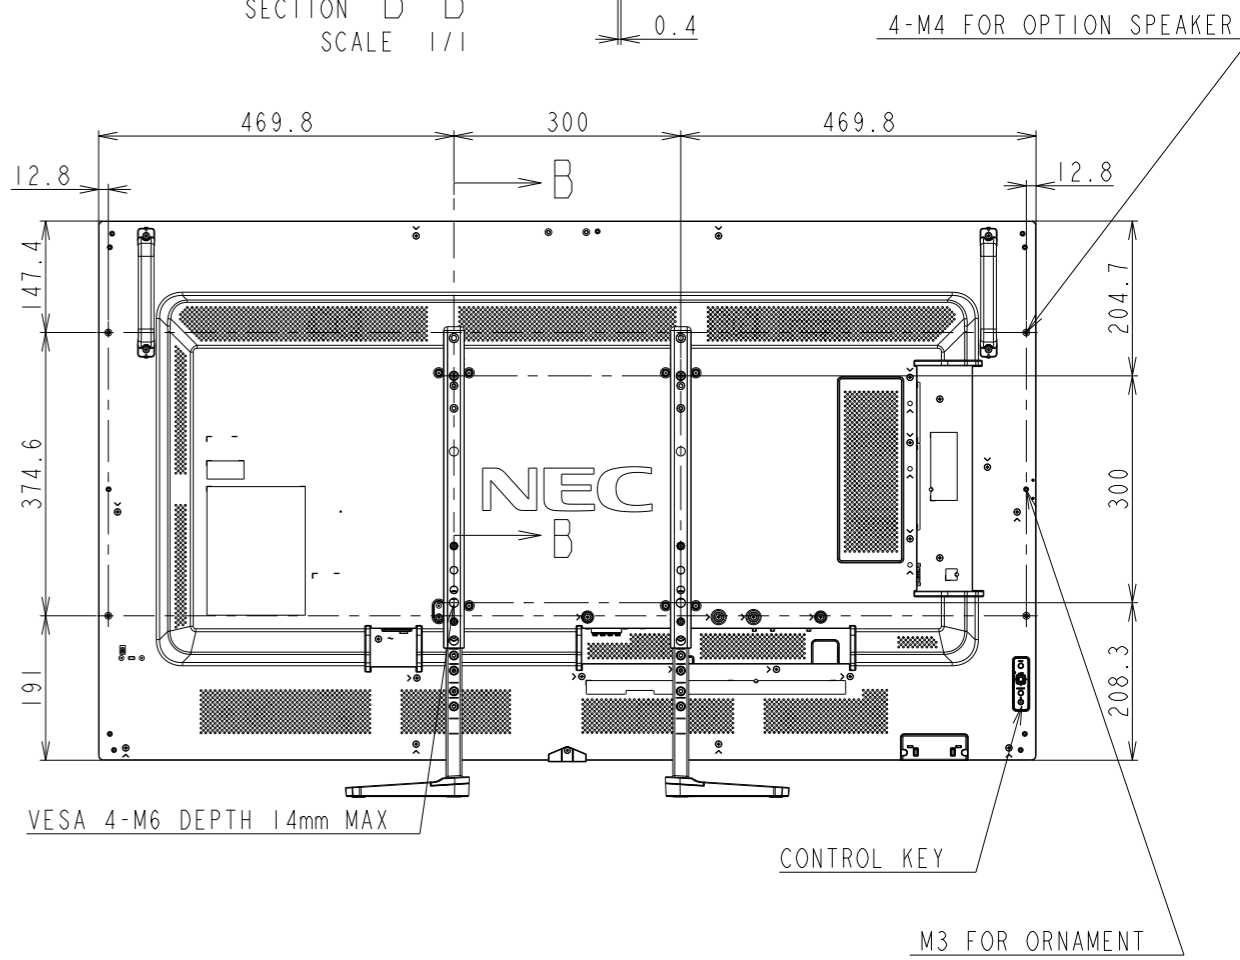

P555/MA551 WITH ST-401/ST-43M(HIGH) OUTLINE

SECTION A-A
SCALE 1/1

SECTION B-B
SCALE 1/1

DETAIL D
SCALE 1/2

DETAIL C
SCALE 1/2

LOGO ORNAMENT

UNIT	mm
MODEL	P555/MA551 with ST-401/ST-43M High
SCALE	1/10
Sharp NEC Display Solutions 2020/12/25	